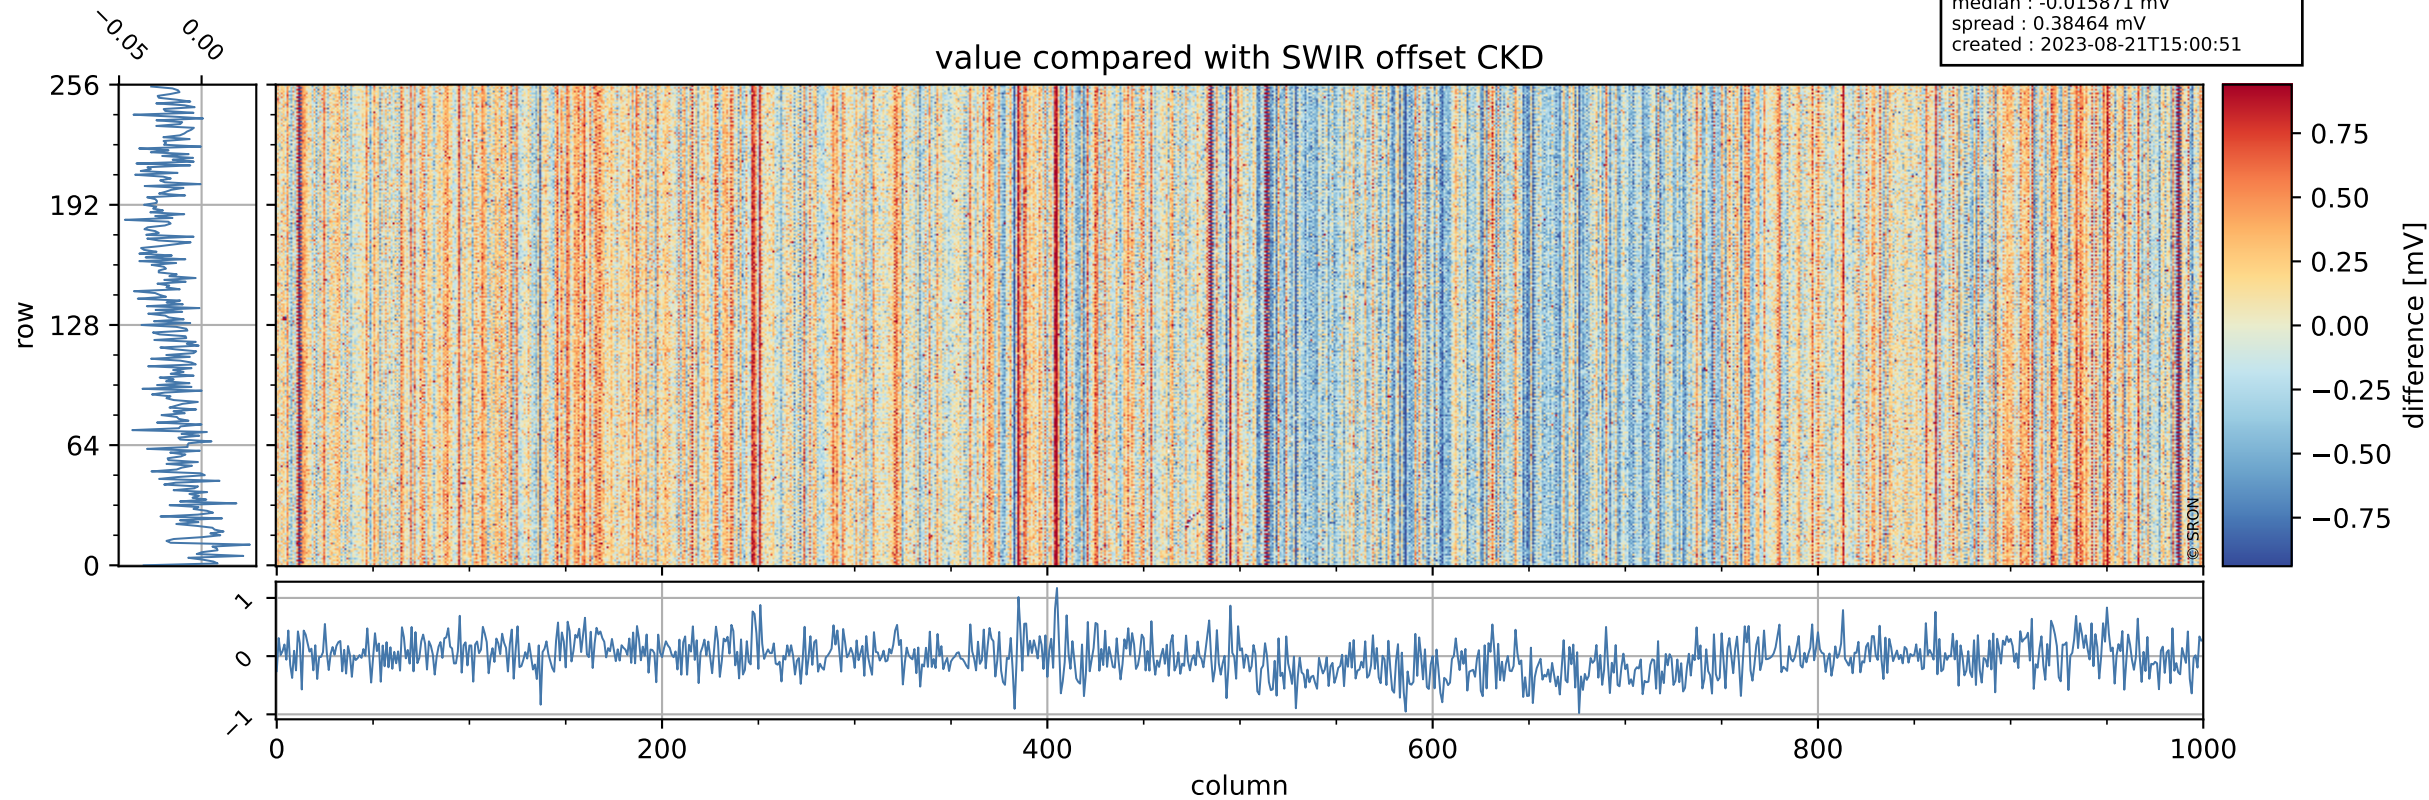

## value detector map

# Tropomi SWIR offset (official)

orbits : 20 in [19312, 19357]  
coverage : 2021-07-05 / 2021-07-08  
median : 32.278  $\mu\text{V}$   
spread : 15.745  $\mu\text{V}$   
created : 2023-08-21T15:00:50

# Tropomi SWIR offset (official)

orbits : 20 in [19312, 19357]  
coverage : 2021-07-05 / 2021-07-08  
median : -0.015871 mV  
spread : 0.38464 mV  
created : 2023-08-21T15:00:51

value compared with SWIR offset CKD

# Tropomi SWIR offset (official) ground-tracks of Sentinel-5P

orbits : 20 in [19312, 19357]  
coverage : 2021-07-05 / 2021-07-08  
created : 2023-08-21T15:00:51