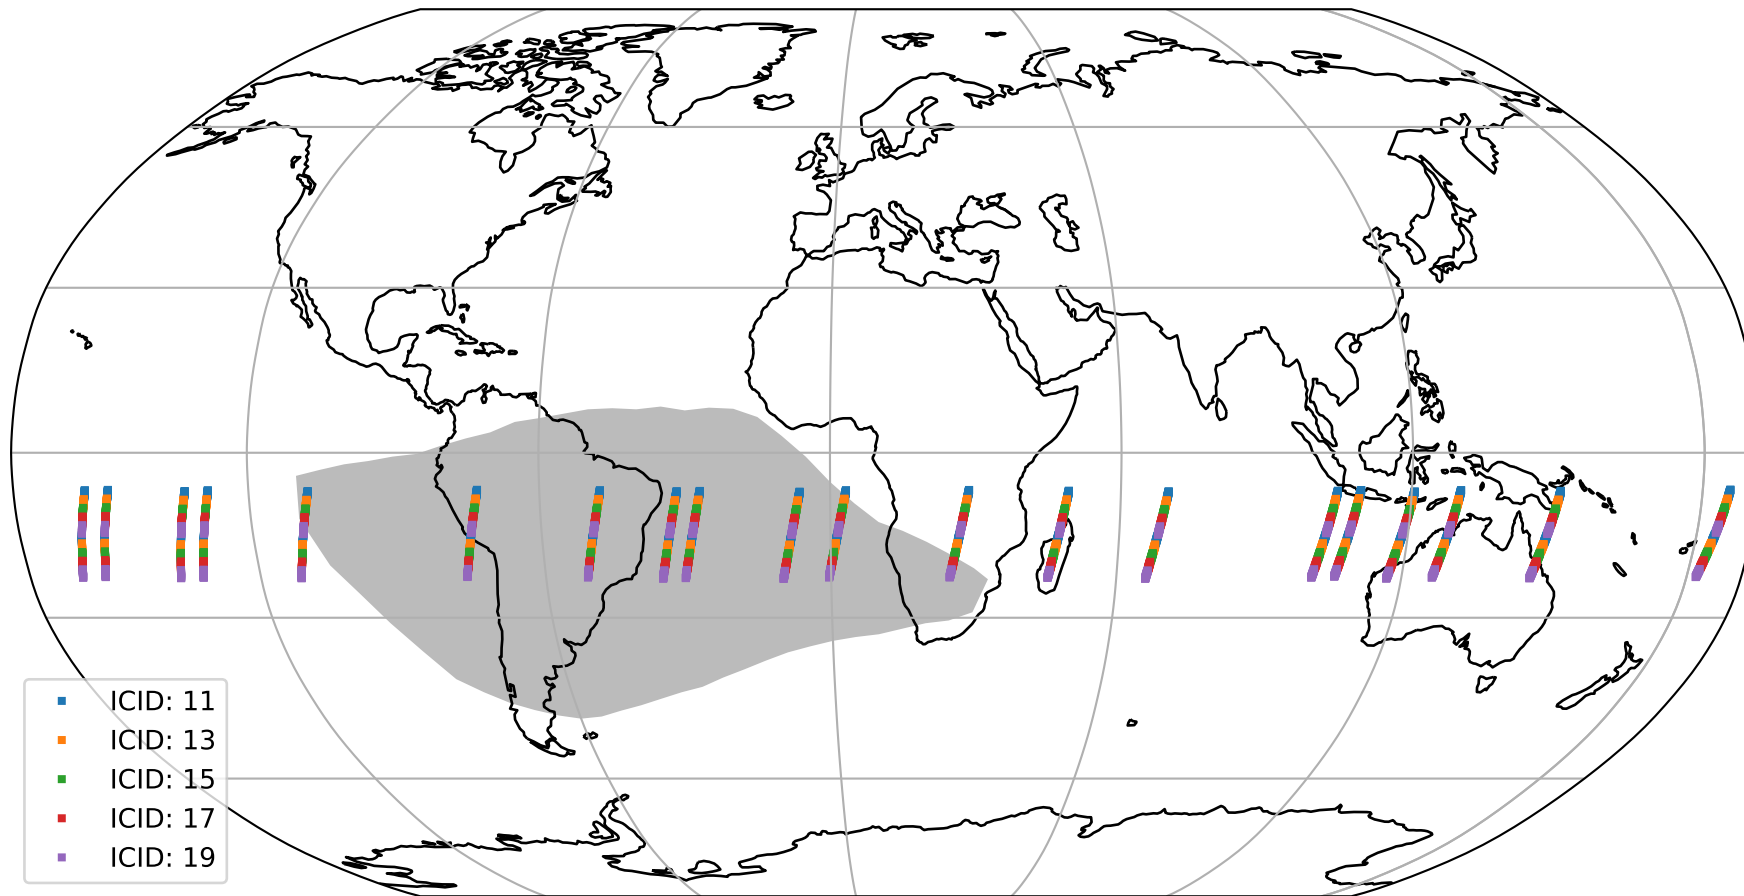

# Tropomi SWIR offset (official)

orbits : 20 in [19312, 19357]  
coverage : 2021-07-05 / 2021-07-08  
median : 32.278  $\mu\text{V}$   
spread : 15.745  $\mu\text{V}$   
created : 2023-08-21T15:00:50

# Tropomi SWIR offset (official)

orbits : 20 in [19312, 19357]  
coverage : 2021-07-05 / 2021-07-08  
median : -0.015871 mV  
spread : 0.38464 mV  
created : 2023-08-21T15:00:51

value compared with SWIR offset CKD

# Tropomi SWIR offset (official) ground-tracks of Sentinel-5P

orbits : 20 in [19312, 19357]  
coverage : 2021-07-05 / 2021-07-08  
created : 2023-08-21T15:00:51

# Tropomi SWIR offset (official)

orbits : [2827, 19357]  
coverage : 2018-04-30 / 2021-07-08  
created : 2023-08-21T15:00:52