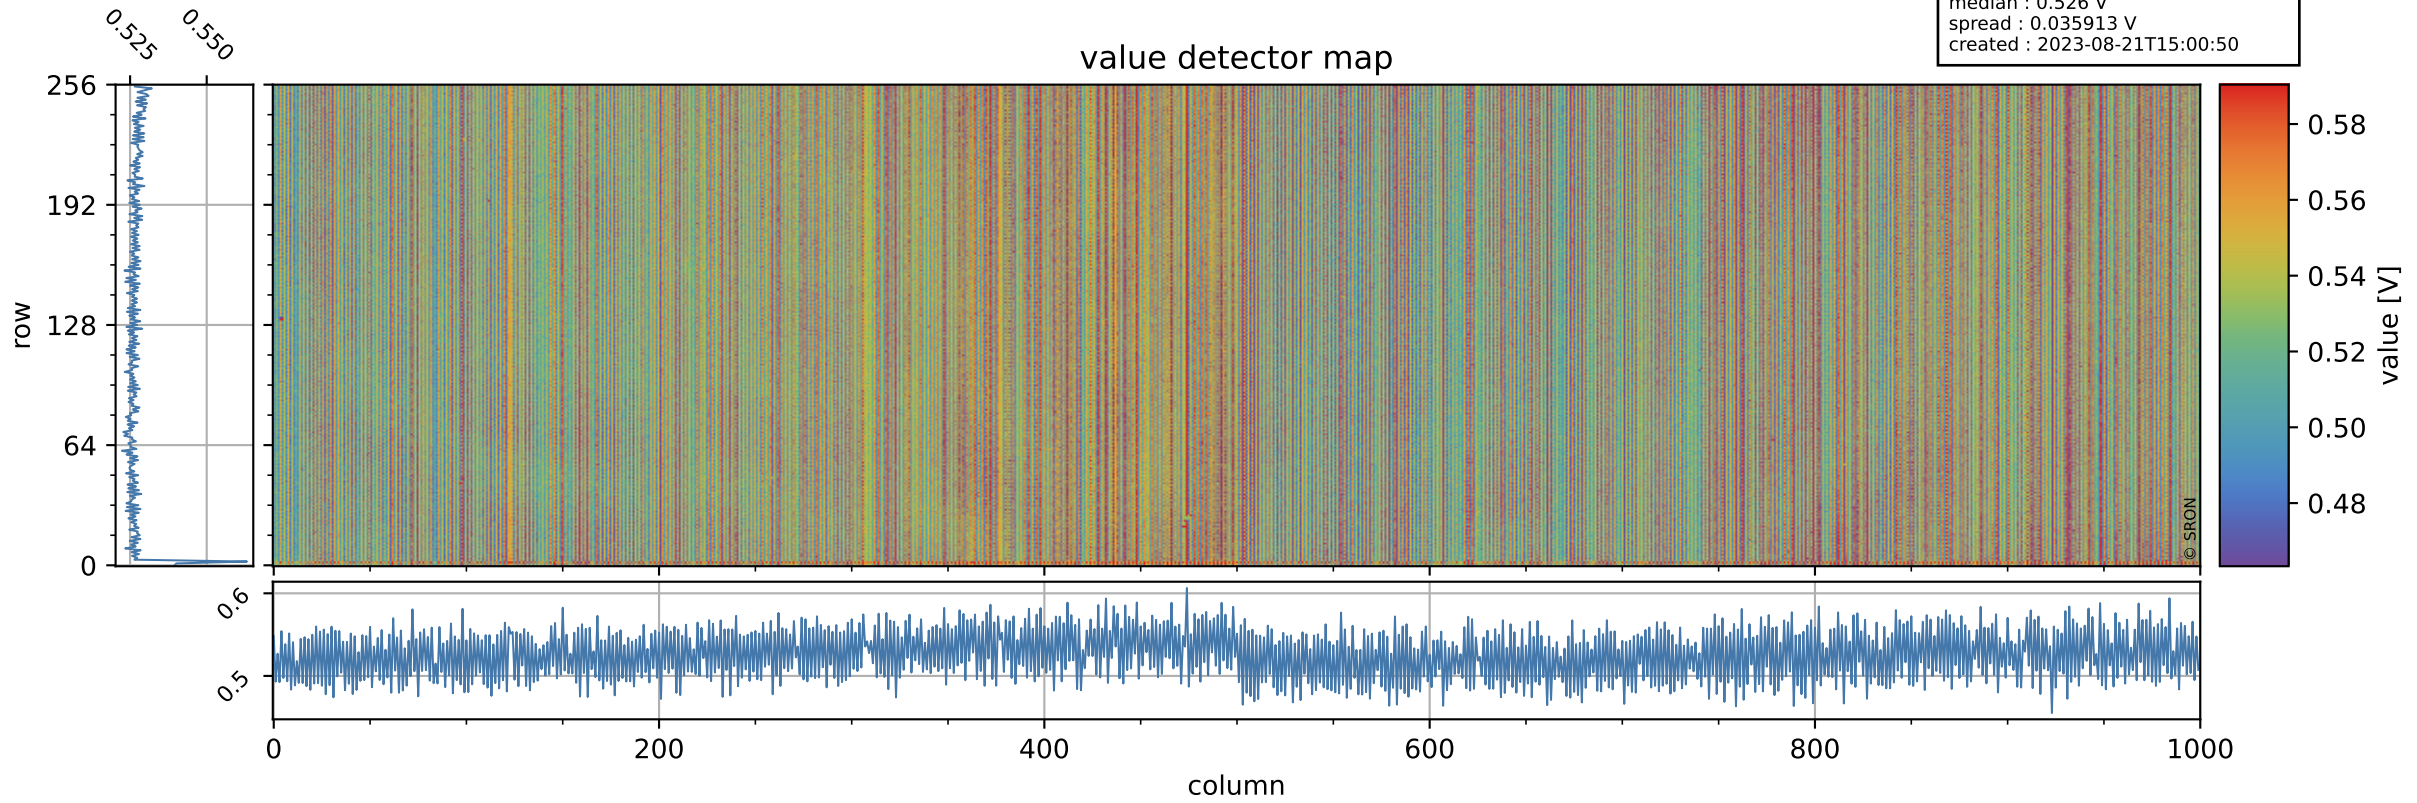

# Tropomi SWIR offset (official)

orbits : 20 in [19312, 19357]  
coverage : 2021-07-05 / 2021-07-08  
median : 0.526 V  
spread : 0.035913 V  
created : 2023-08-21T15:00:50

## value detector map

# Tropomi SWIR offset (official)

orbits : 20 in [19312, 19357]  
coverage : 2021-07-05 / 2021-07-08  
median : 32.278  $\mu\text{V}$   
spread : 15.745  $\mu\text{V}$   
created : 2023-08-21T15:00:50

# Tropomi SWIR offset (official) ground-tracks of Sentinel-5P

orbits : 20 in [19312, 19357]  
coverage : 2021-07-05 / 2021-07-08  
created : 2023-08-21T15:00:51