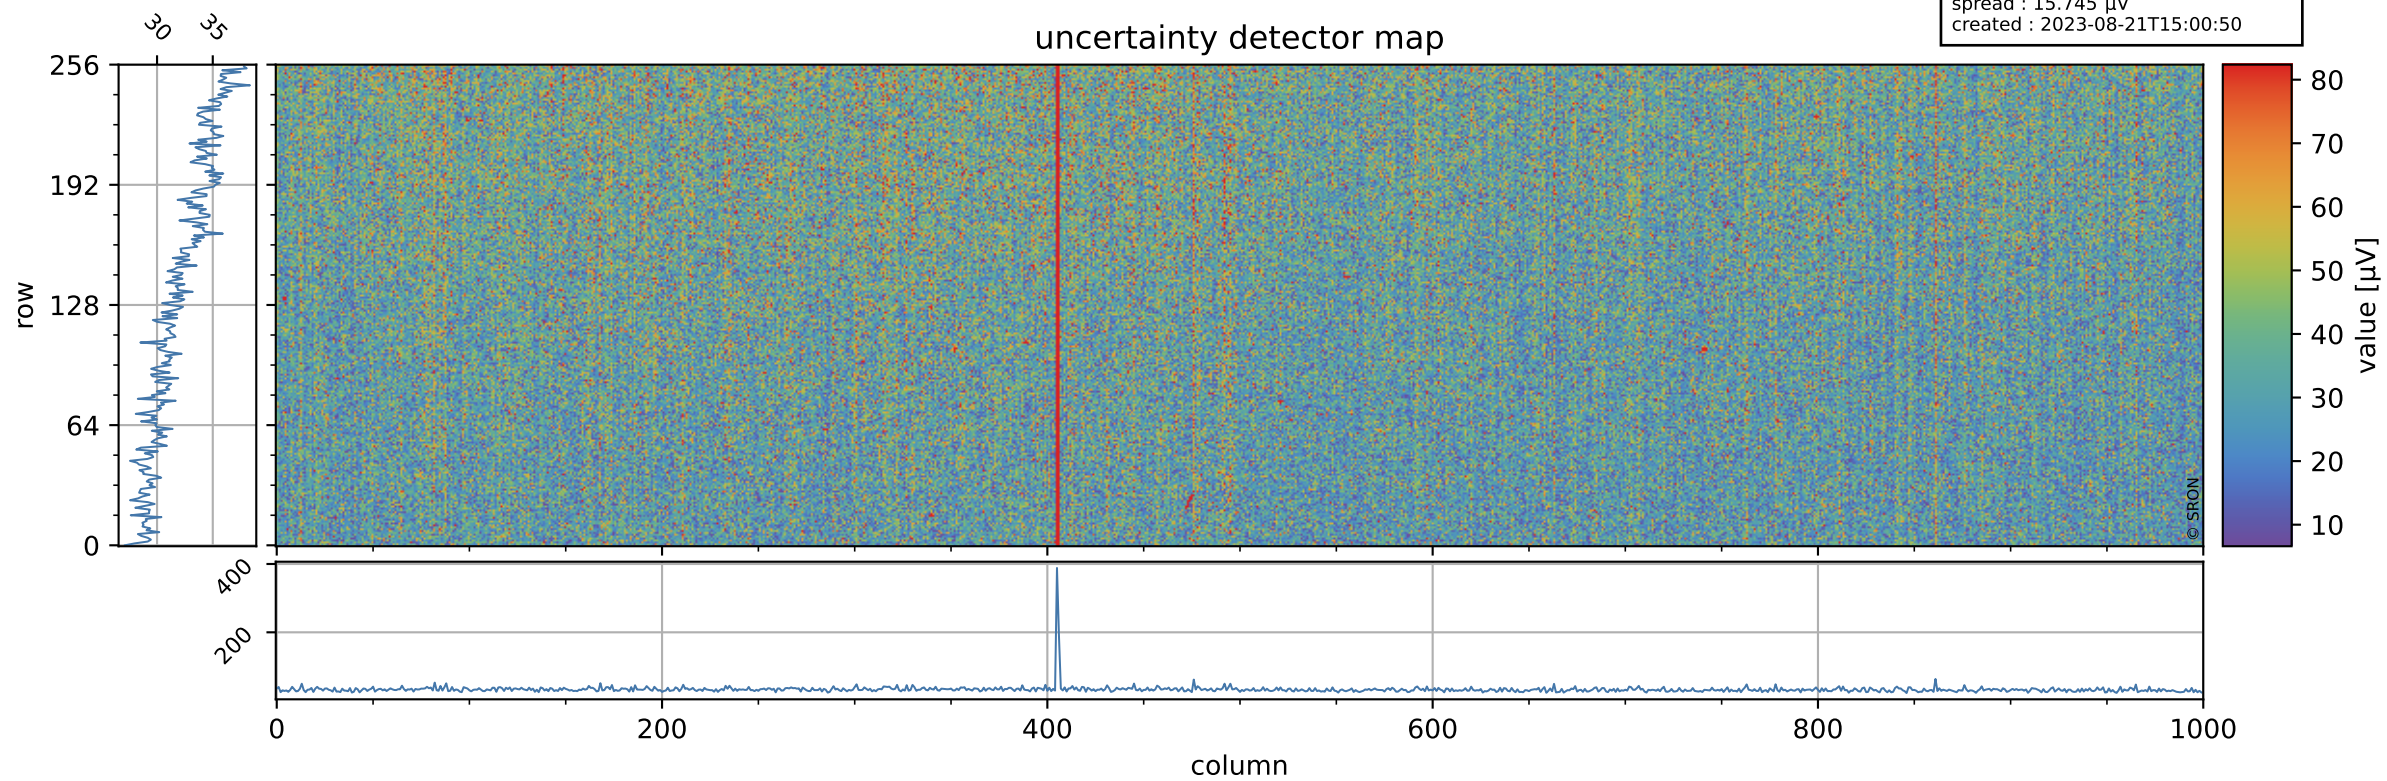

# Tropomi SWIR offset (official)

orbits : 20 in [19312, 19357]  
coverage : 2021-07-05 / 2021-07-08  
median : 0.526 V  
spread : 0.035913 V  
created : 2023-08-21T15:00:50

## value detector map

# Tropomi SWIR offset (official)

orbits : 20 in [19312, 19357]  
coverage : 2021-07-05 / 2021-07-08  
median : 32.278  $\mu\text{V}$   
spread : 15.745  $\mu\text{V}$   
created : 2023-08-21T15:00:50

# Tropomi SWIR offset (official) ground-tracks of Sentinel-5P

orbits : 20 in [19312, 19357]  
coverage : 2021-07-05 / 2021-07-08  
created : 2023-08-21T15:00:51