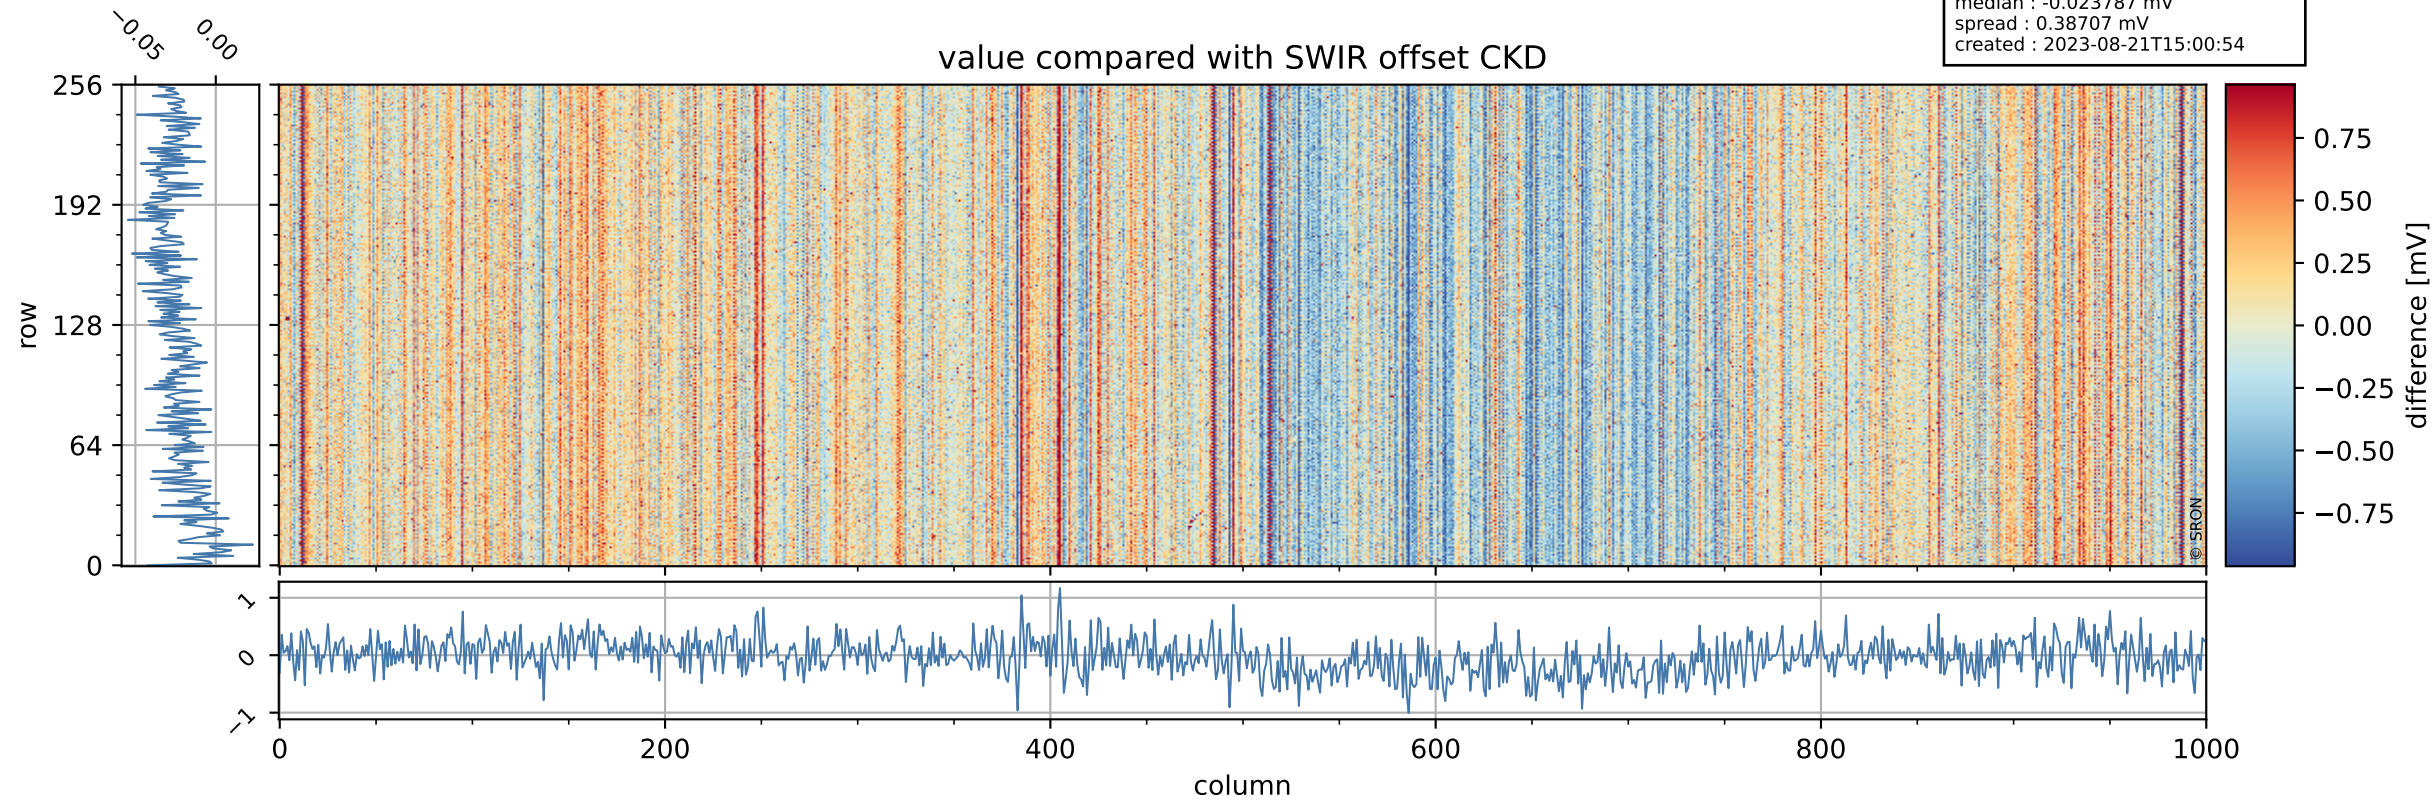

Tropomi SWIR offset (official)

orbits : 19 in [19327, 19372]
coverage : 2021-07-06 / 2021-07-09
median : 0.52599 V
spread : 0.035915 V
created : 2023-08-21T15:00:53

value detector map

Tropomi SWIR offset (official)

orbits : 19 in [19327, 19372]
coverage : 2021-07-06 / 2021-07-09
median : 31.659 μV
spread : 15.49 μV
created : 2023-08-21T15:00:53

Tropomi SWIR offset (official)

orbits : 19 in [19327, 19372]
coverage : 2021-07-06 / 2021-07-09
median : -0.023787 mV
spread : 0.38707 mV
created : 2023-08-21T15:00:54

value compared with SWIR offset CKD

Tropomi SWIR offset (official) ground-tracks of Sentinel-5P

orbits : 19 in [19327, 19372]
coverage : 2021-07-06 / 2021-07-09
created : 2023-08-21T15:00:54

Tropomi SWIR offset (official)

orbits : [2827, 19372]
coverage : 2018-04-30 / 2021-07-09
created : 2023-08-21T15:00:55

trend of detector median & temperatures