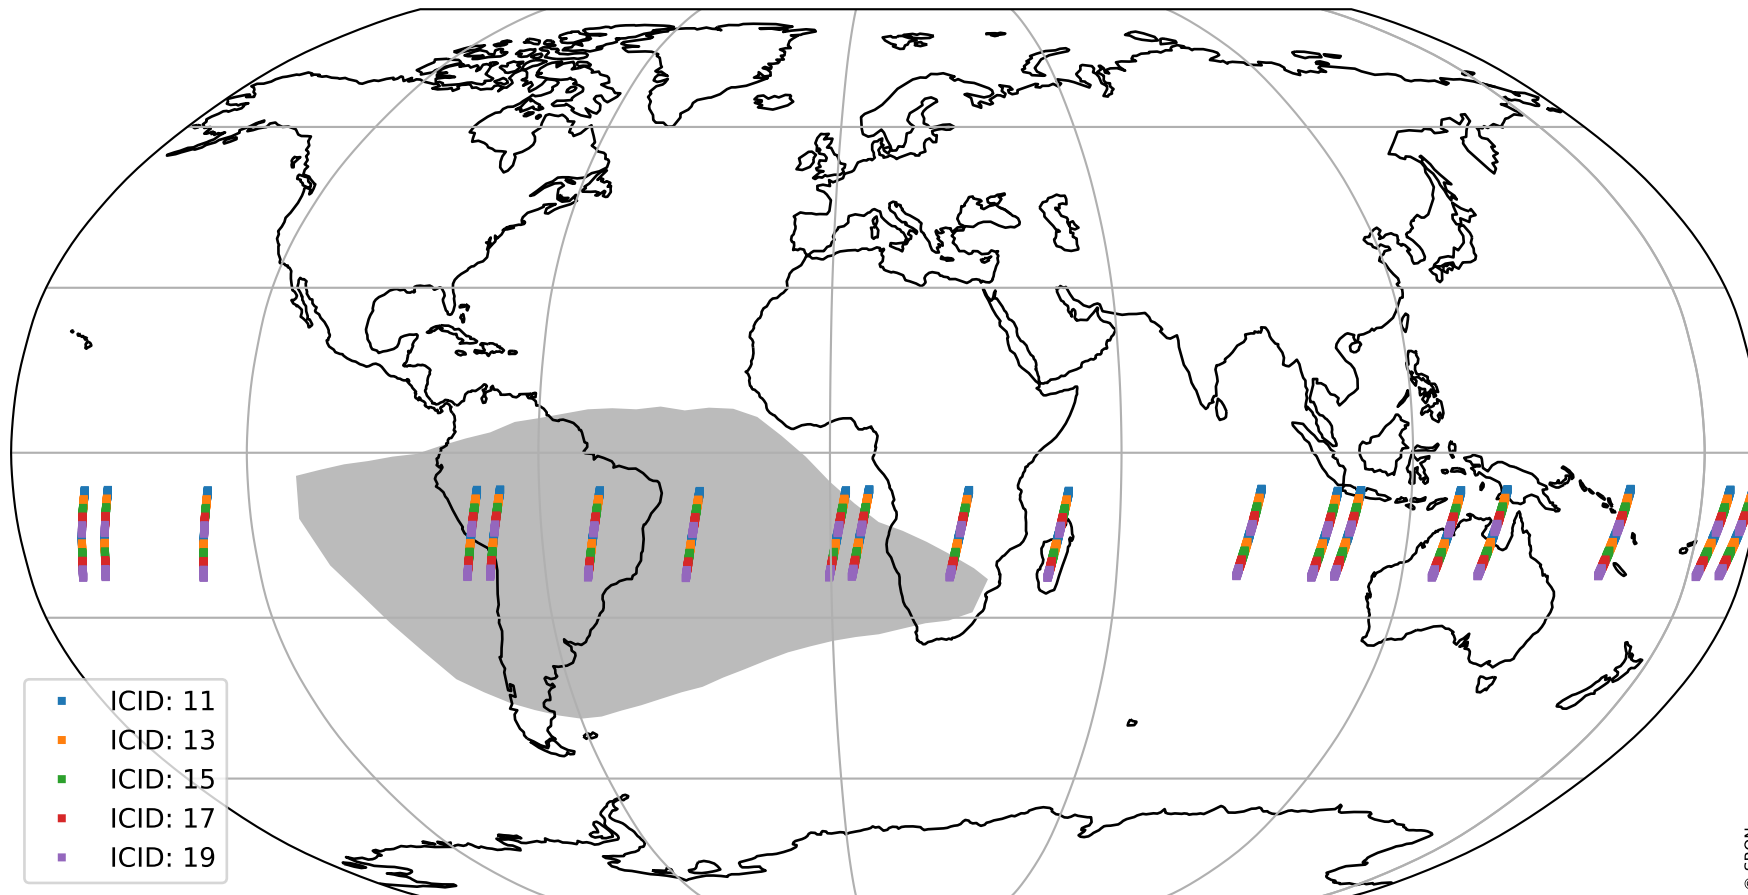

Tropomi SWIR offset (official)

orbits : 19 in [19327, 19372]
coverage : 2021-07-06 / 2021-07-09
median : 0.52599 V
spread : 0.035915 V
created : 2023-08-21T15:00:53

value detector map

Tropomi SWIR offset (official)

orbits : 19 in [19327, 19372]
coverage : 2021-07-06 / 2021-07-09
median : 31.659 μV
spread : 15.49 μV
created : 2023-08-21T15:00:53

Tropomi SWIR offset (official)

orbits : 19 in [19327, 19372]
coverage : 2021-07-06 / 2021-07-09
median : -0.023787 mV
spread : 0.38707 mV
created : 2023-08-21T15:00:54

value compared with SWIR offset CKD

Tropomi SWIR offset (official) ground-tracks of Sentinel-5P

orbits : 19 in [19327, 19372]
coverage : 2021-07-06 / 2021-07-09
created : 2023-08-21T15:00:54

Tropomi SWIR offset (official)

orbits : [2827, 19372]
coverage : 2018-04-30 / 2021-07-09
created : 2023-08-21T15:00:55

trend of detector median & temperatures