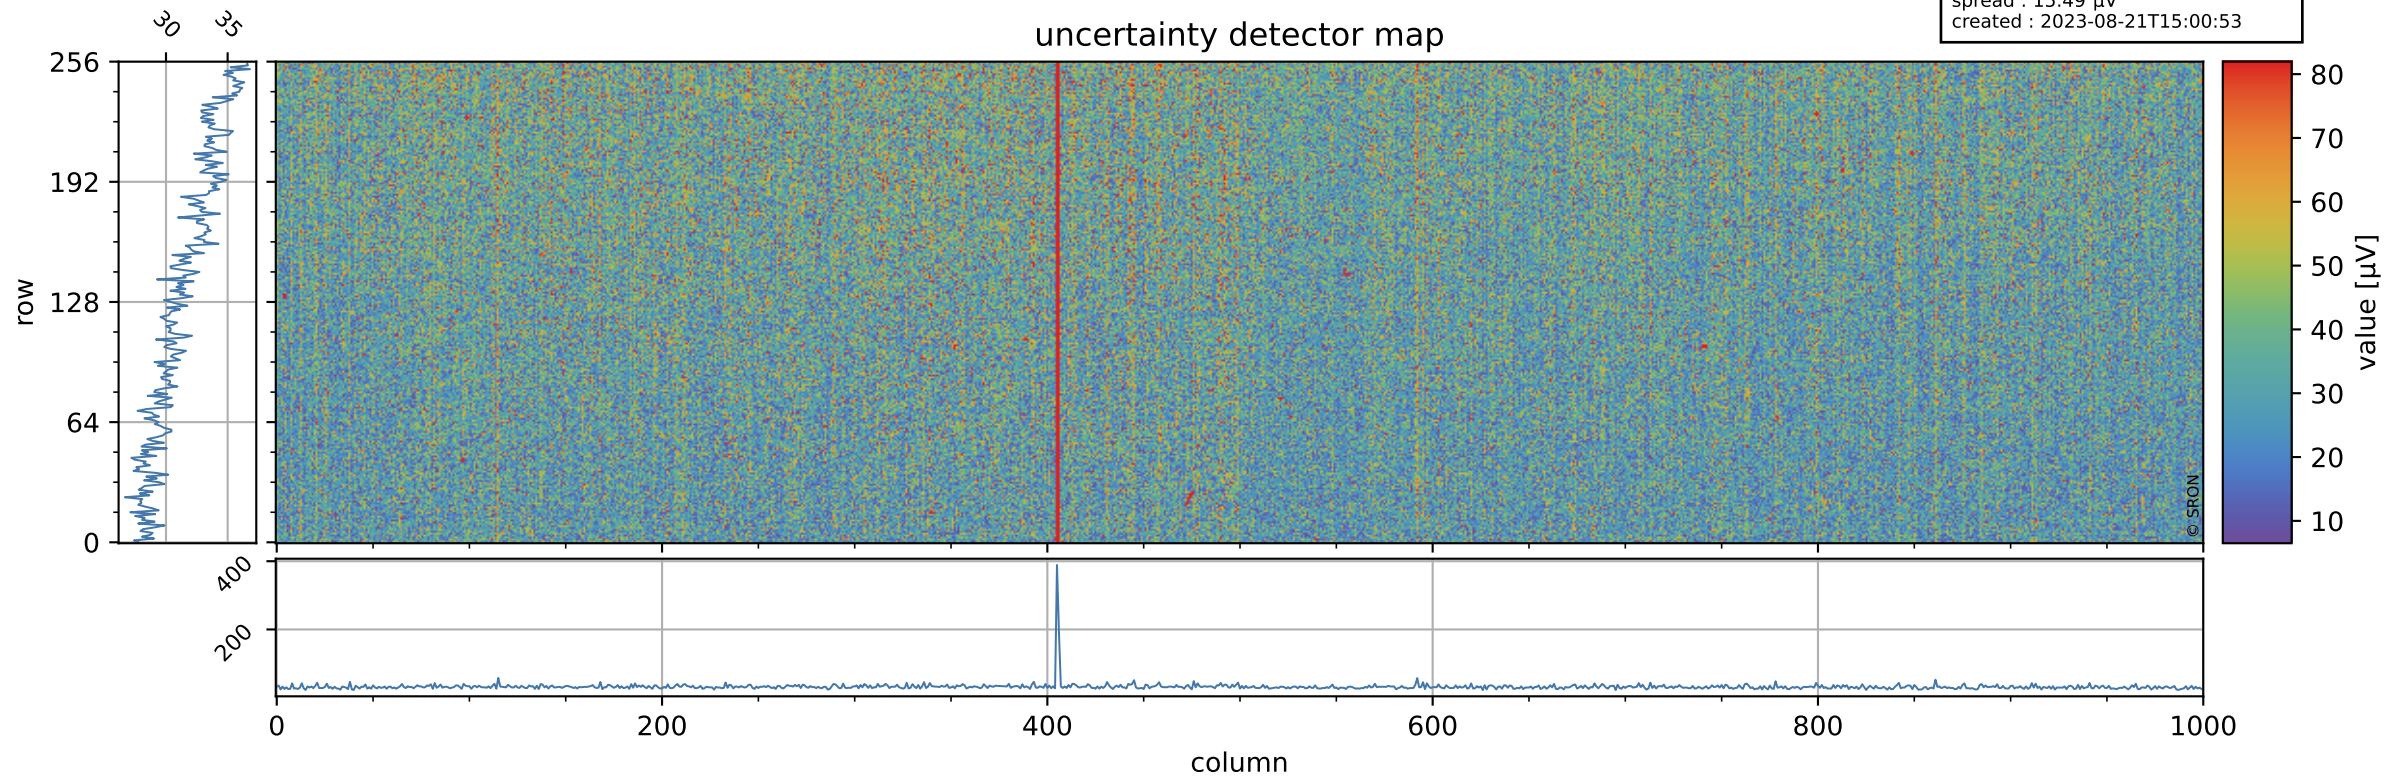

Tropomi SWIR offset (official)

orbits : 19 in [19327, 19372]
coverage : 2021-07-06 / 2021-07-09
median : 0.52599 V
spread : 0.035915 V
created : 2023-08-21T15:00:53

value detector map

Tropomi SWIR offset (official)

orbits : 19 in [19327, 19372]
coverage : 2021-07-06 / 2021-07-09
median : 31.659 μV
spread : 15.49 μV
created : 2023-08-21T15:00:53

Tropomi SWIR offset (official)

orbits : 19 in [19327, 19372]
coverage : 2021-07-06 / 2021-07-09
median : -0.023787 mV
spread : 0.38707 mV
created : 2023-08-21T15:00:54

value compared with SWIR offset CKD

Tropomi SWIR offset (official) ground-tracks of Sentinel-5P

orbits : 19 in [19327, 19372]
coverage : 2021-07-06 / 2021-07-09
created : 2023-08-21T15:00:54

Tropomi SWIR offset (official)

orbits : [2827, 19372]
coverage : 2018-04-30 / 2021-07-09
created : 2023-08-21T15:00:55

trend of detector median & temperatures