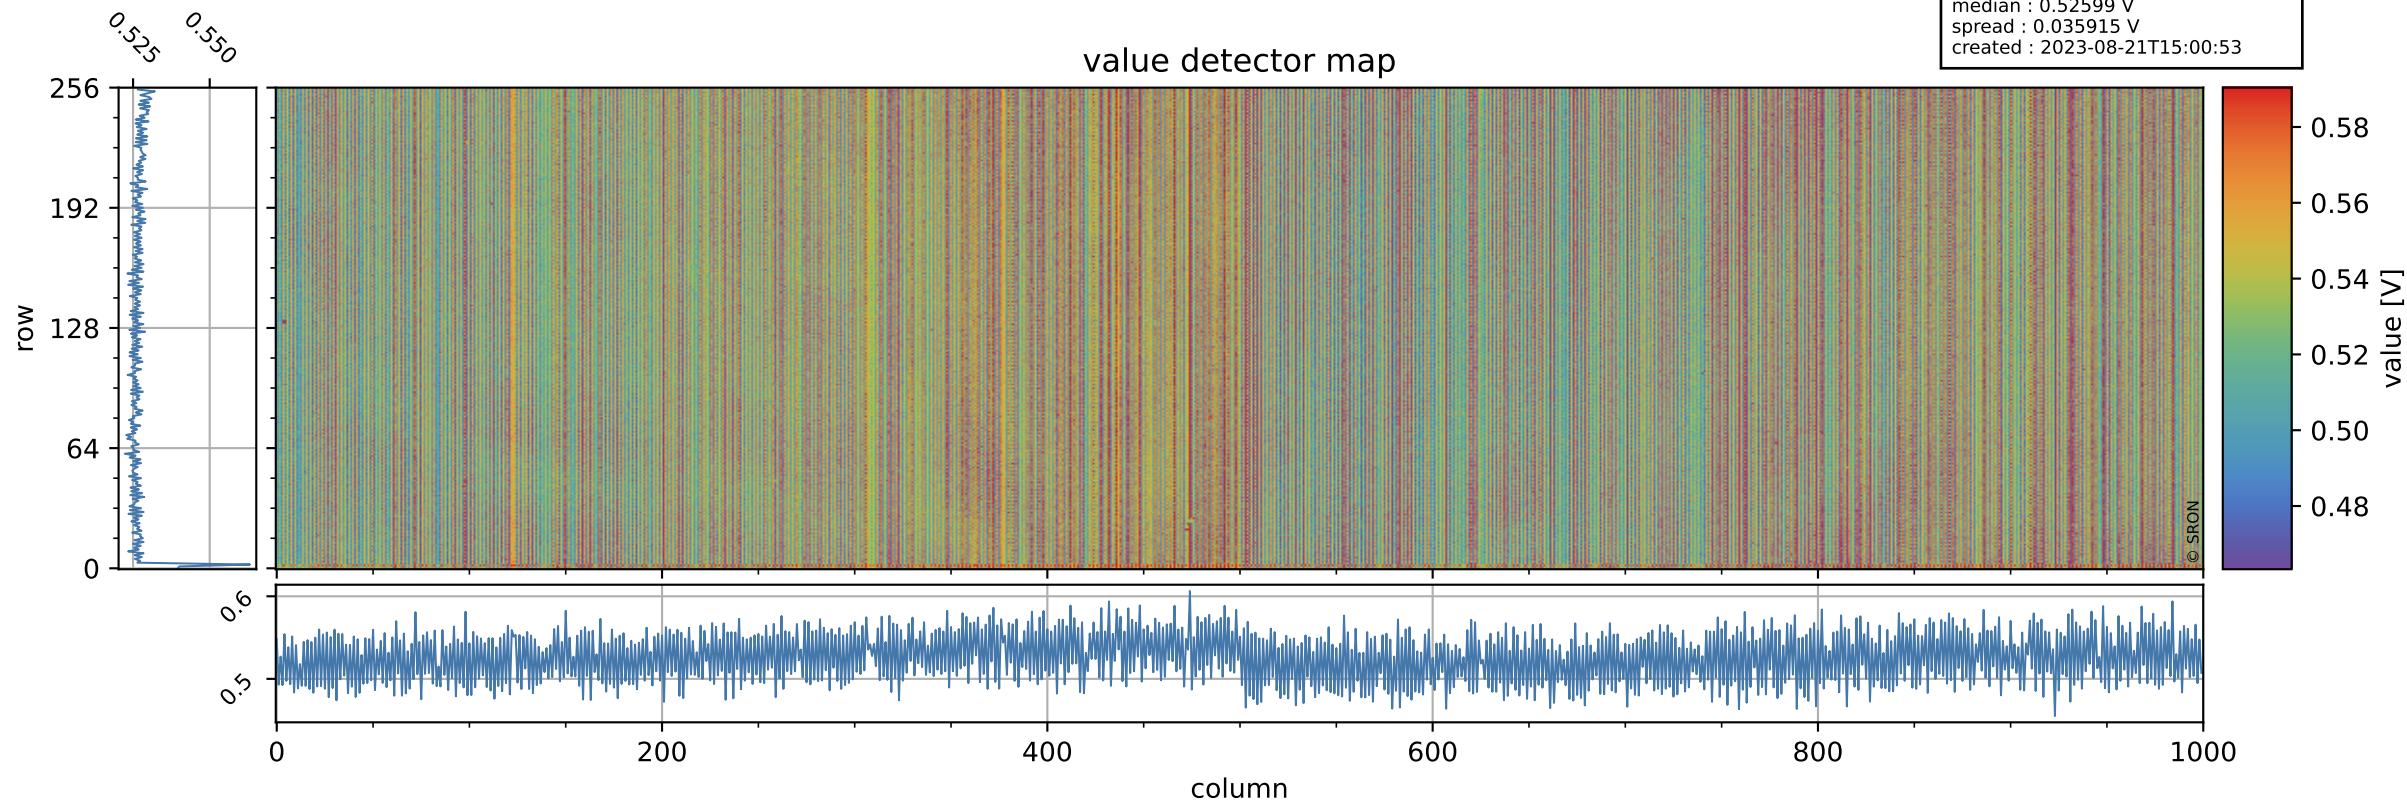

Tropomi SWIR offset (official)

orbits : 19 in [19327, 19372]
coverage : 2021-07-06 / 2021-07-09
median : 0.52599 V
spread : 0.035915 V
created : 2023-08-21T15:00:53

value detector map

Tropomi SWIR offset (official)

orbits : 19 in [19327, 19372]
coverage : 2021-07-06 / 2021-07-09
median : 31.659 μV
spread : 15.49 μV
created : 2023-08-21T15:00:53

Tropomi SWIR offset (official)

orbits : 19 in [19327, 19372]
coverage : 2021-07-06 / 2021-07-09
median : -0.023787 mV
spread : 0.38707 mV
created : 2023-08-21T15:00:54

value compared with SWIR offset CKD

Tropomi SWIR offset (official) ground-tracks of Sentinel-5P

orbits : 19 in [19327, 19372]
coverage : 2021-07-06 / 2021-07-09
created : 2023-08-21T15:00:54

Tropomi SWIR offset (official)

orbits : [2827, 19372]
coverage : 2018-04-30 / 2021-07-09
created : 2023-08-21T15:00:55

trend of detector median & temperatures