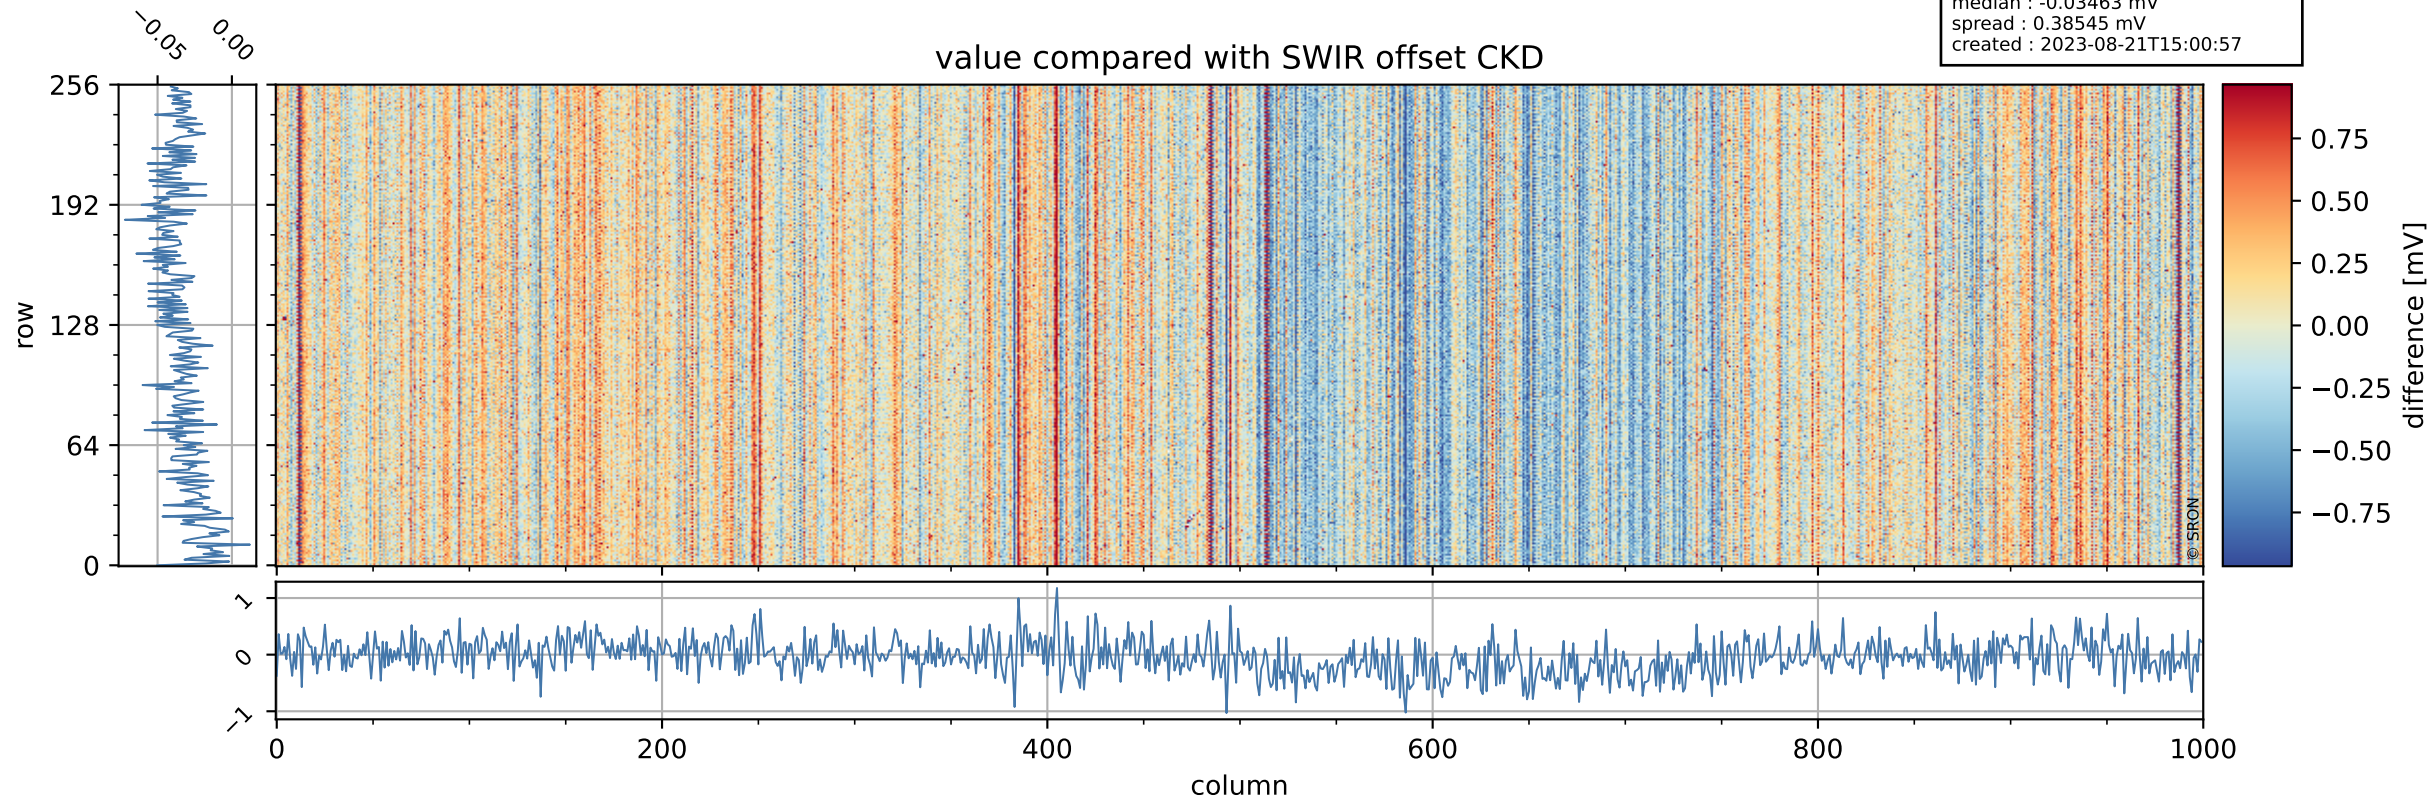

Tropomi SWIR offset (official)

orbits : 20 in [19342, 19387]
coverage : 2021-07-07 / 2021-07-10
median : 0.52598 V
spread : 0.035915 V
created : 2023-08-21T15:00:56

value detector map

Tropomi SWIR offset (official)

orbits : 20 in [19342, 19387]
coverage : 2021-07-07 / 2021-07-10
median : 31.485 μV
spread : 15.57 μV
created : 2023-08-21T15:00:57

Tropomi SWIR offset (official)

orbits : 20 in [19342, 19387]
coverage : 2021-07-07 / 2021-07-10
median : -0.03463 mV
spread : 0.38545 mV
created : 2023-08-21T15:00:57

value compared with SWIR offset CKD

Tropomi SWIR offset (official) ground-tracks of Sentinel-5P

orbits : 20 in [19342, 19387]
coverage : 2021-07-07 / 2021-07-10
created : 2023-08-21T15:00:57

Tropomi SWIR offset (official)

orbits : [2827, 19387]
coverage : 2018-04-30 / 2021-07-10
created : 2023-08-21T15:00:58

trend of detector median & temperatures