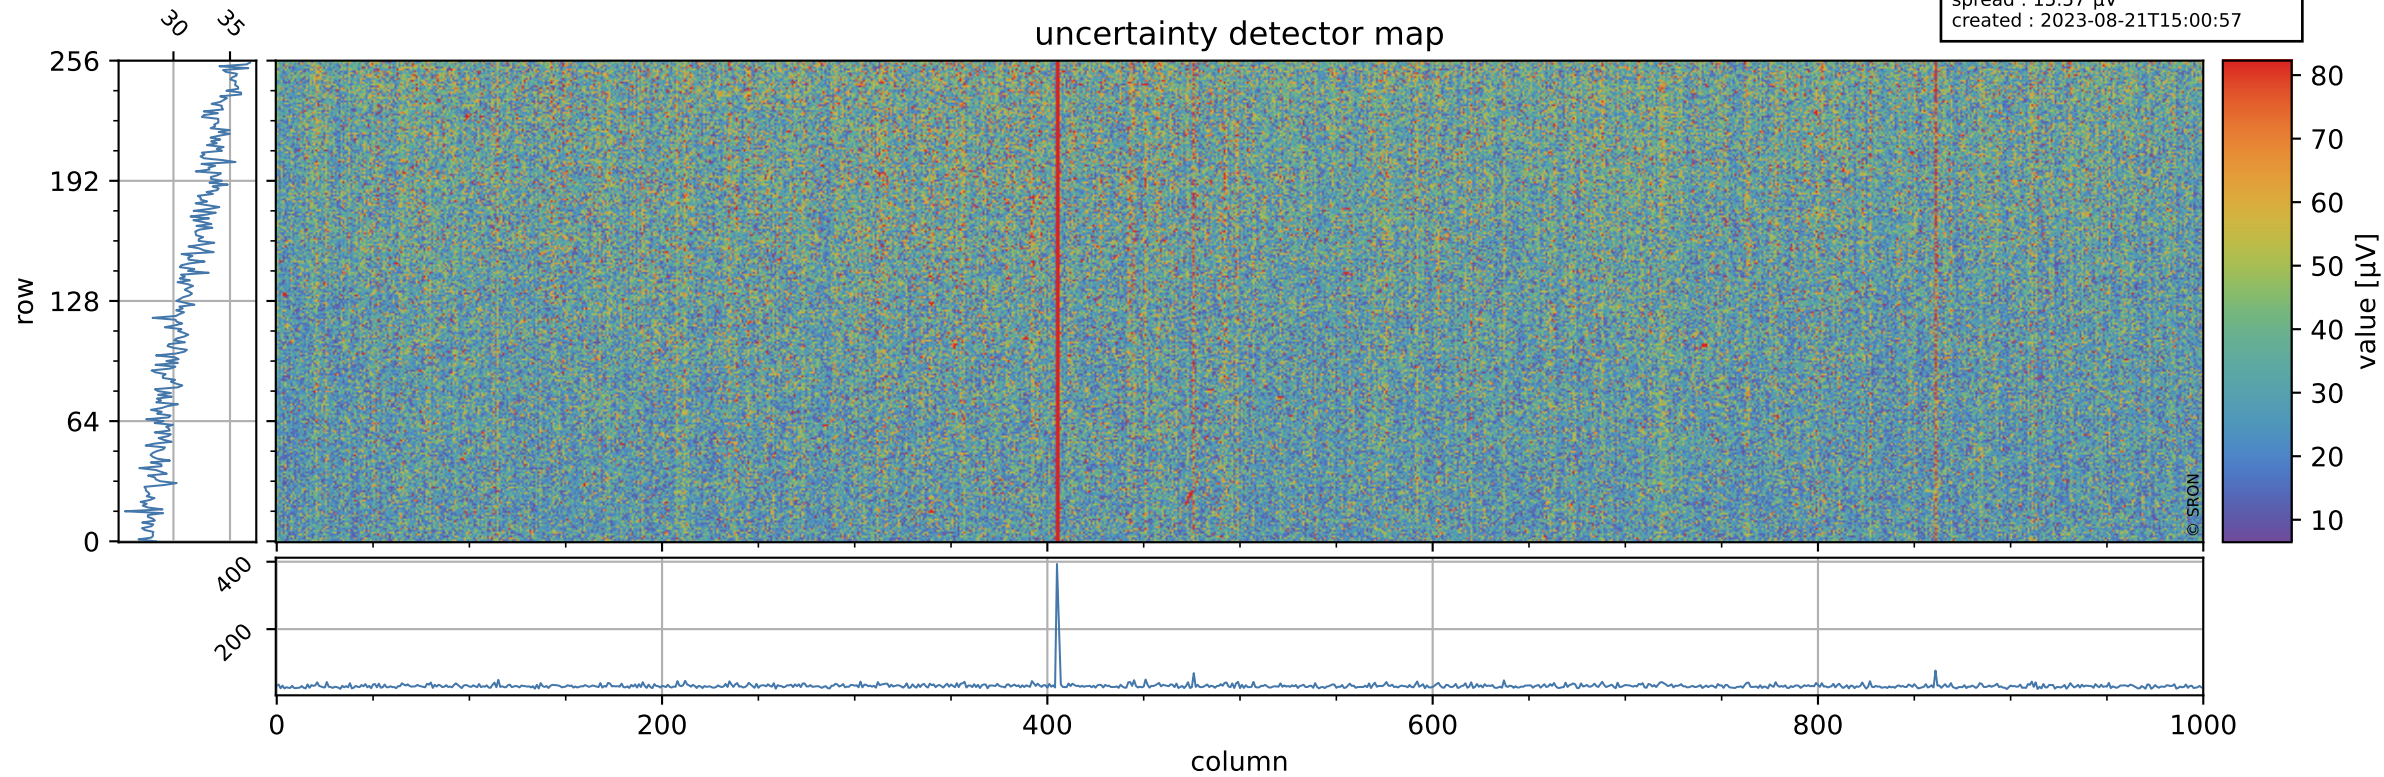

Tropomi SWIR offset (official)

orbits : 20 in [19342, 19387]
coverage : 2021-07-07 / 2021-07-10
median : 0.52598 V
spread : 0.035915 V
created : 2023-08-21T15:00:56

value detector map

Tropomi SWIR offset (official)

orbits : 20 in [19342, 19387]
coverage : 2021-07-07 / 2021-07-10
median : 31.485 μV
spread : 15.57 μV
created : 2023-08-21T15:00:57

Tropomi SWIR offset (official)

orbits : 20 in [19342, 19387]
coverage : 2021-07-07 / 2021-07-10
median : -0.03463 mV
spread : 0.38545 mV
created : 2023-08-21T15:00:57

value compared with SWIR offset CKD

Tropomi SWIR offset (official) ground-tracks of Sentinel-5P

orbits : 20 in [19342, 19387]
coverage : 2021-07-07 / 2021-07-10
created : 2023-08-21T15:00:57

Tropomi SWIR offset (official)

orbits : [2827, 19387]
coverage : 2018-04-30 / 2021-07-10
created : 2023-08-21T15:00:58

trend of detector median & temperatures