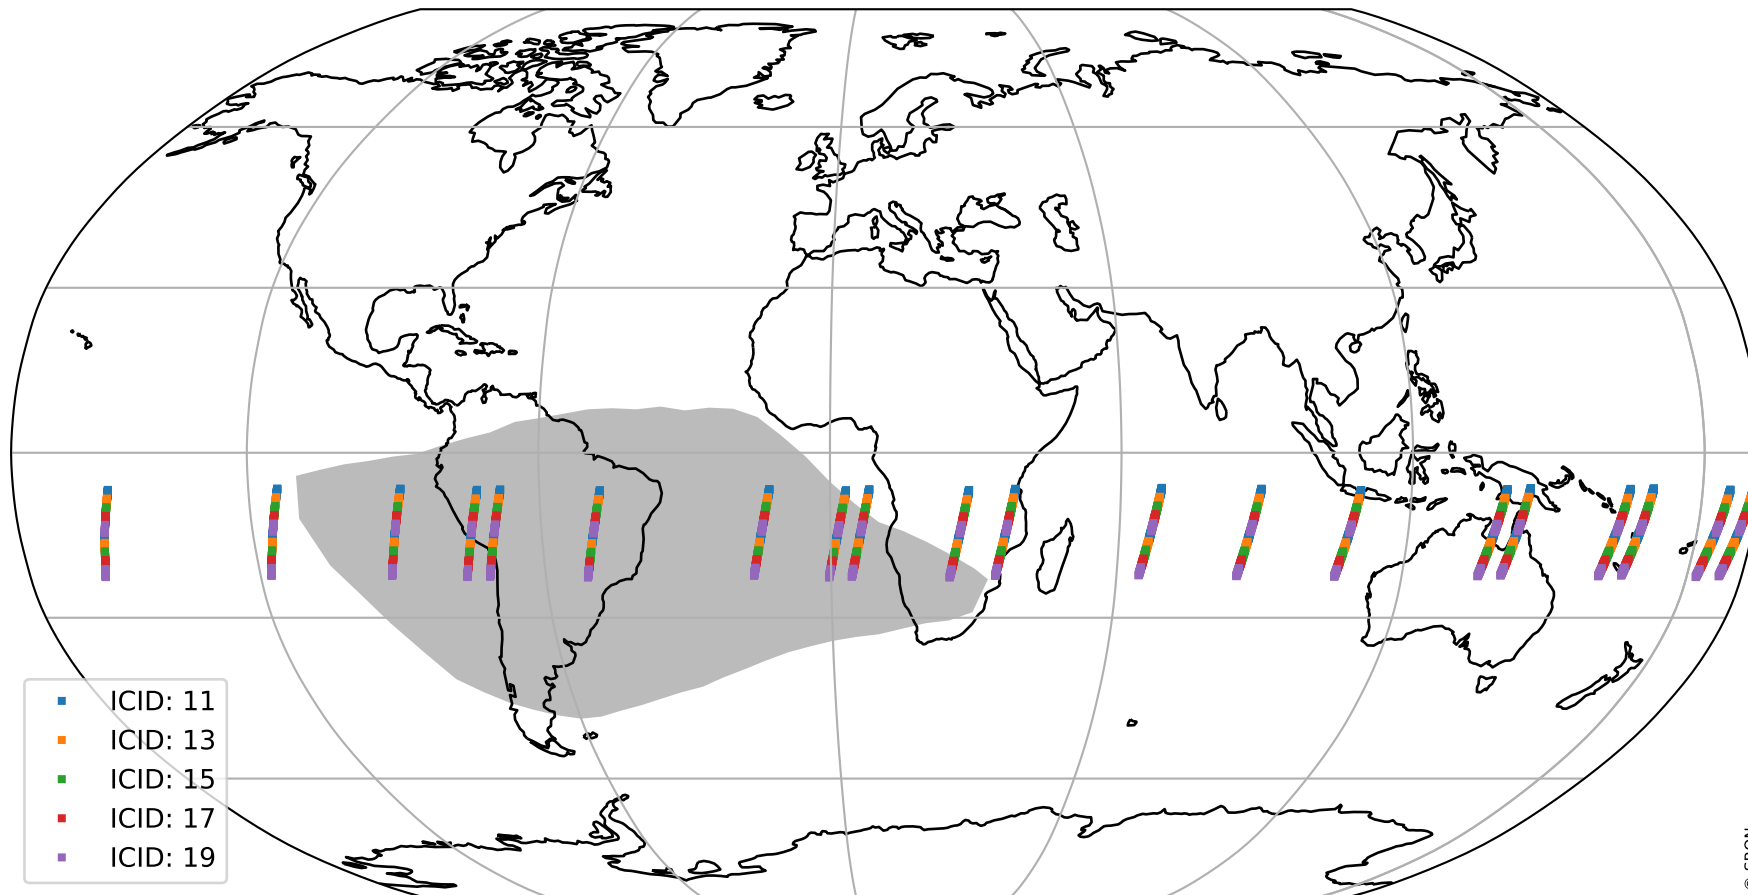

Tropomi SWIR offset (official)

orbits : 20 in [19342, 19387]
coverage : 2021-07-07 / 2021-07-10
median : 0.52598 V
spread : 0.035915 V
created : 2023-08-21T15:00:56

value detector map

Tropomi SWIR offset (official)

orbits : 20 in [19342, 19387]
coverage : 2021-07-07 / 2021-07-10
median : 31.485 μV
spread : 15.57 μV
created : 2023-08-21T15:00:57

Tropomi SWIR offset (official)

orbits : 20 in [19342, 19387]
coverage : 2021-07-07 / 2021-07-10
median : -0.03463 mV
spread : 0.38545 mV
created : 2023-08-21T15:00:57

value compared with SWIR offset CKD

Tropomi SWIR offset (official) ground-tracks of Sentinel-5P

orbits : 20 in [19342, 19387]
coverage : 2021-07-07 / 2021-07-10
created : 2023-08-21T15:00:57

Tropomi SWIR offset (official)

orbits : [2827, 19387]
coverage : 2018-04-30 / 2021-07-10
created : 2023-08-21T15:00:58

trend of detector median & temperatures