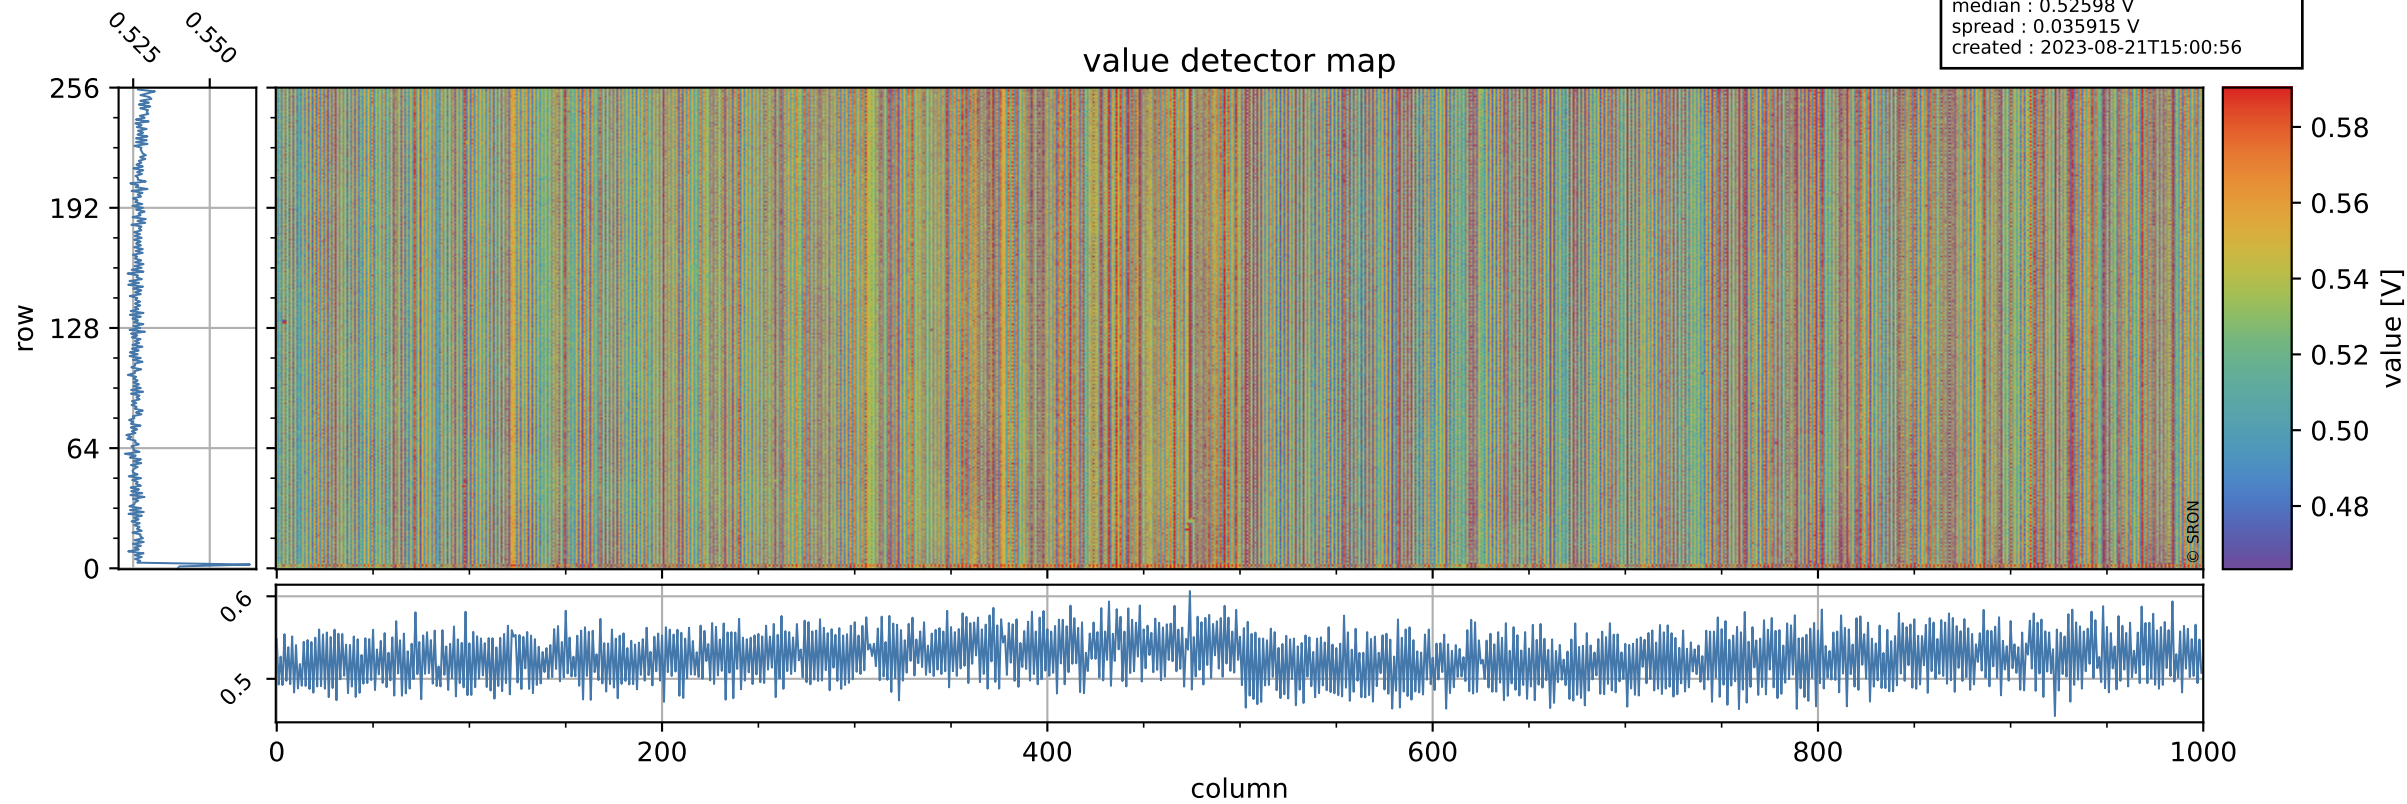

Tropomi SWIR offset (official)

orbits : 20 in [19342, 19387]
coverage : 2021-07-07 / 2021-07-10
median : 0.52598 V
spread : 0.035915 V
created : 2023-08-21T15:00:56

value detector map

Tropomi SWIR offset (official)

orbits : 20 in [19342, 19387]
coverage : 2021-07-07 / 2021-07-10
median : 31.485 μV
spread : 15.57 μV
created : 2023-08-21T15:00:57

Tropomi SWIR offset (official)

orbits : 20 in [19342, 19387]
coverage : 2021-07-07 / 2021-07-10
median : -0.03463 mV
spread : 0.38545 mV
created : 2023-08-21T15:00:57

value compared with SWIR offset CKD

Tropomi SWIR offset (official) ground-tracks of Sentinel-5P

orbits : 20 in [19342, 19387]
coverage : 2021-07-07 / 2021-07-10
created : 2023-08-21T15:00:57

Tropomi SWIR offset (official)

orbits : [2827, 19387]
coverage : 2018-04-30 / 2021-07-10
created : 2023-08-21T15:00:58

trend of detector median & temperatures