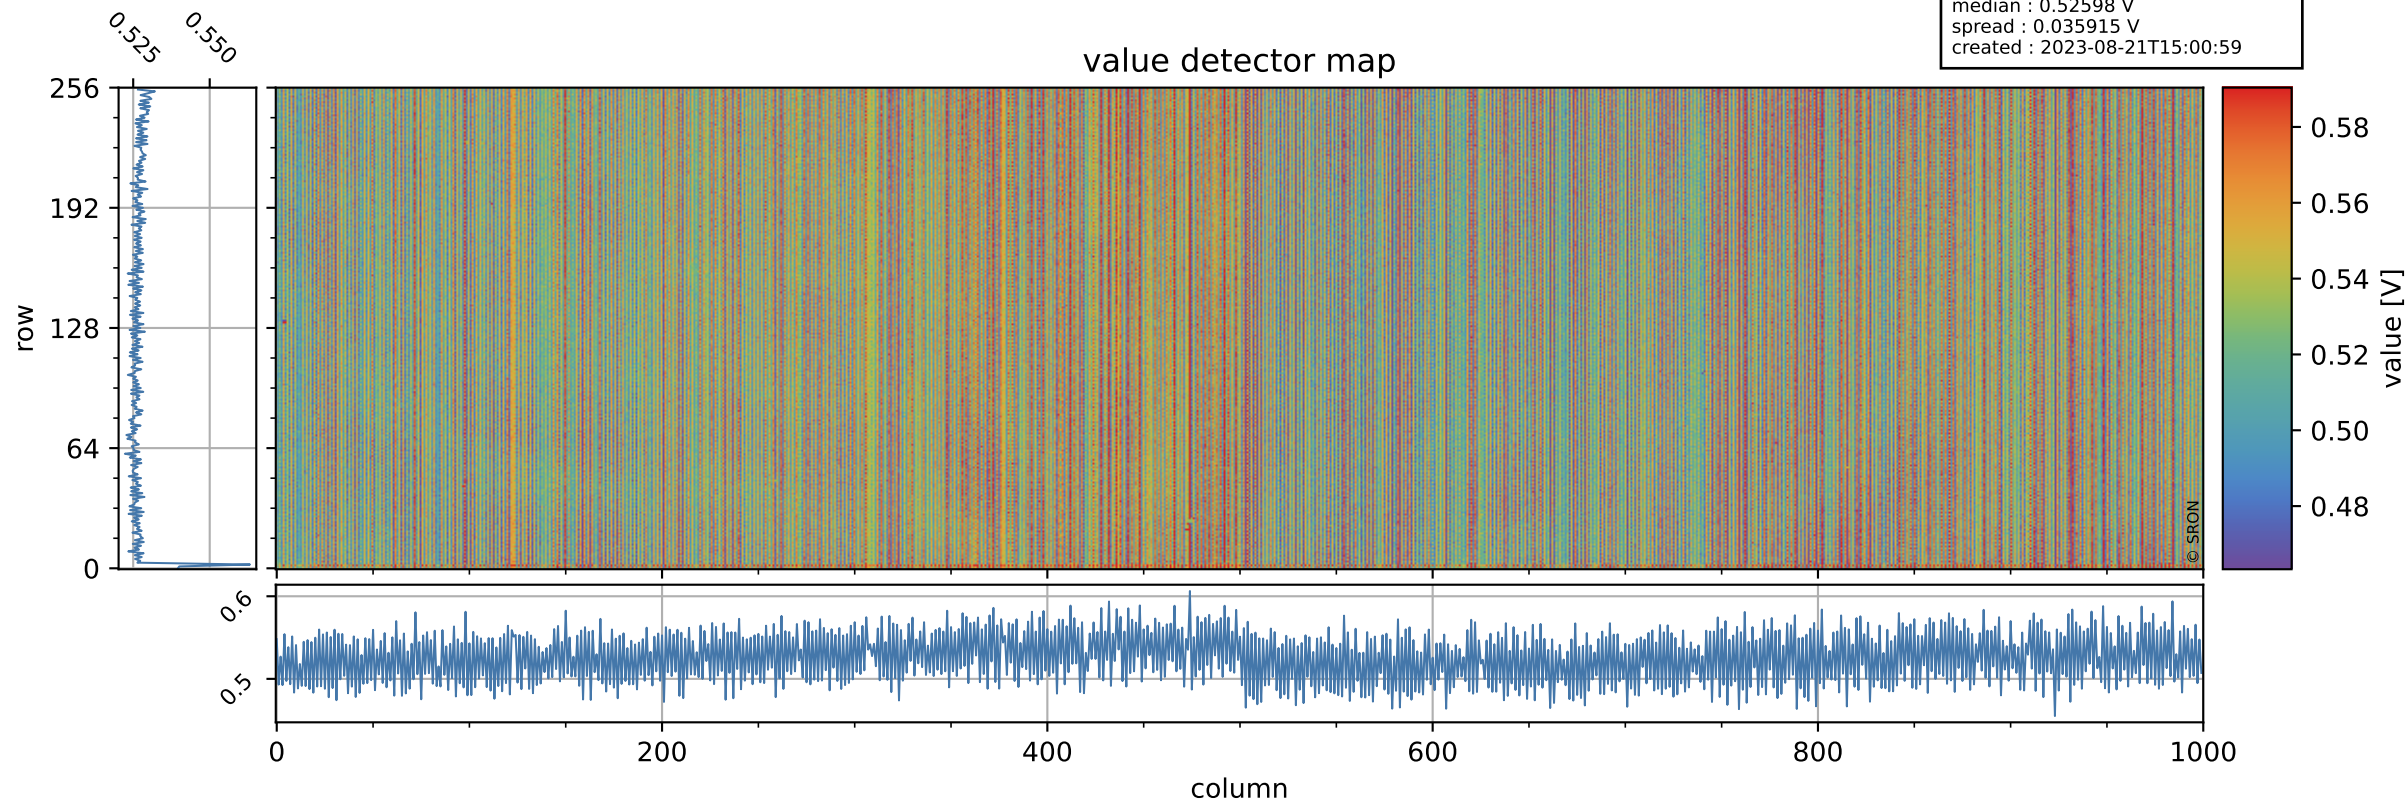

Tropomi SWIR offset (official)

orbits : 19 in [19357, 19402]
coverage : 2021-07-08 / 2021-07-12
median : 0.52598 V
spread : 0.035915 V
created : 2023-08-21T15:00:59

value detector map

Tropomi SWIR offset (official)

orbits : 19 in [19357, 19402]
coverage : 2021-07-08 / 2021-07-12
median : 30.23 μV
spread : 15.054 μV
created : 2023-08-21T15:00:59

Tropomi SWIR offset (official)

orbits : 19 in [19357, 19402]
coverage : 2021-07-08 / 2021-07-12
median : -0.035371 mV
spread : 0.38361 mV
created : 2023-08-21T15:01:00

value compared with SWIR offset CKD

Tropomi SWIR offset (official) ground-tracks of Sentinel-5P

orbits : 19 in [19357, 19402]
coverage : 2021-07-08 / 2021-07-12
created : 2023-08-21T15:01:00

Tropomi SWIR offset (official)

orbits : [2827, 19402]
coverage : 2018-04-30 / 2021-07-12
created : 2023-08-21T15:01:01

trend of detector median & temperatures