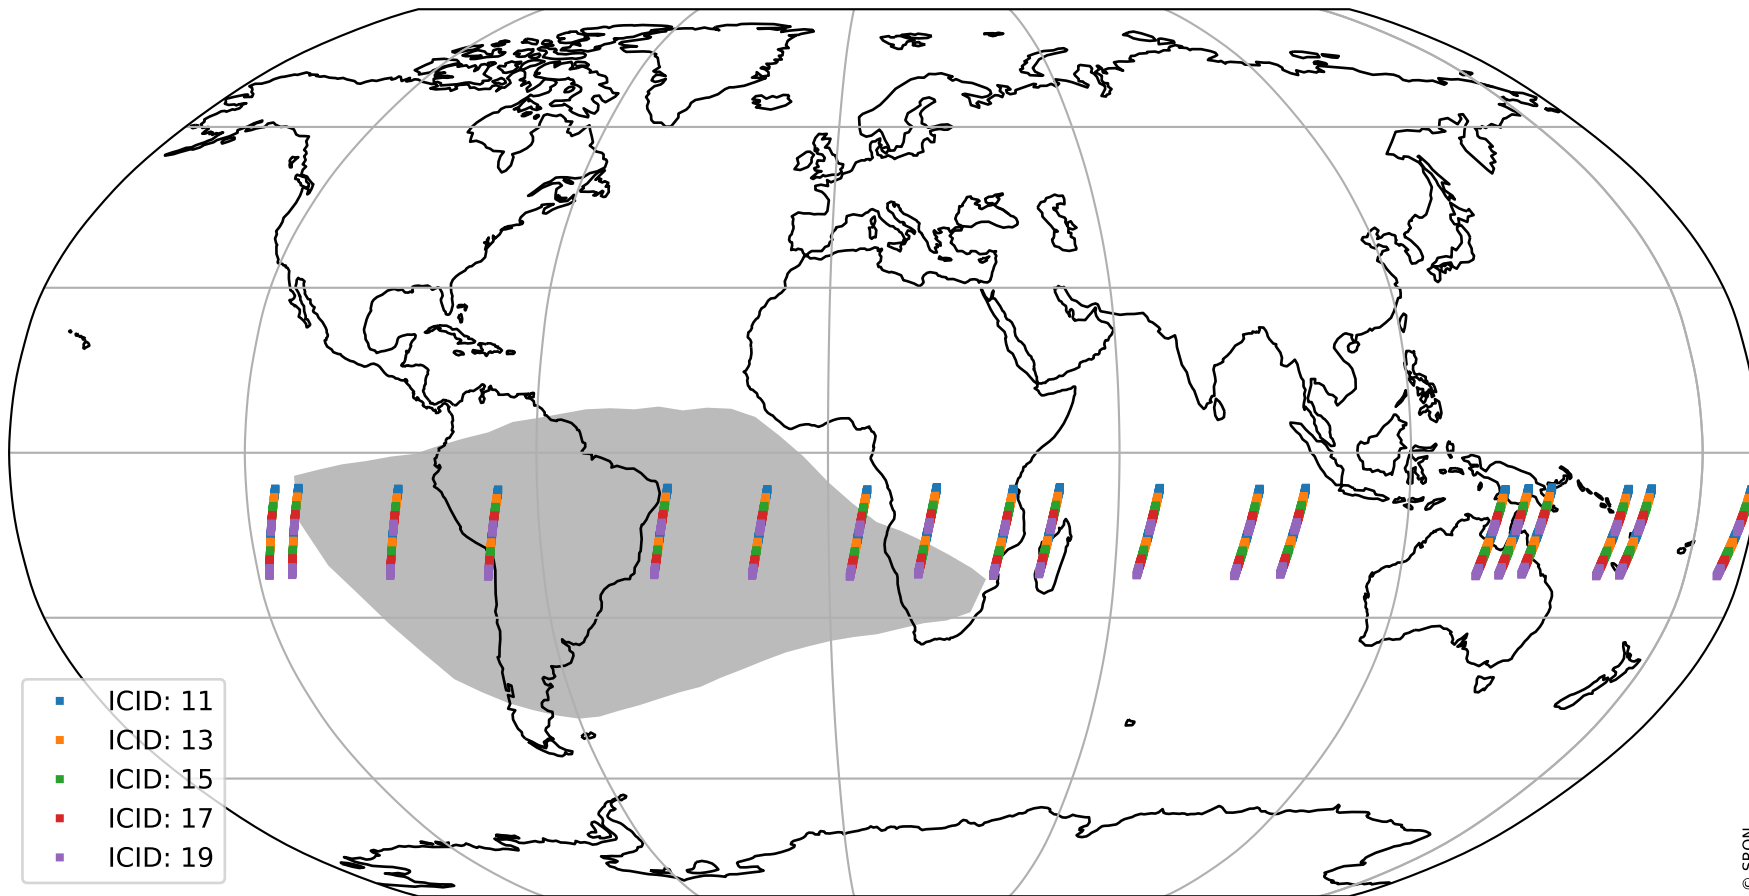

Tropomi SWIR offset (official)

orbits : 19 in [19357, 19402]
coverage : 2021-07-08 / 2021-07-12
median : 0.52598 V
spread : 0.035915 V
created : 2023-08-21T15:00:59

value detector map

Tropomi SWIR offset (official)

orbits : 19 in [19357, 19402]
coverage : 2021-07-08 / 2021-07-12
median : 30.23 μV
spread : 15.054 μV
created : 2023-08-21T15:00:59

Tropomi SWIR offset (official)

orbits : 19 in [19357, 19402]
coverage : 2021-07-08 / 2021-07-12
median : -0.035371 mV
spread : 0.38361 mV
created : 2023-08-21T15:01:00

value compared with SWIR offset CKD

Tropomi SWIR offset (official) ground-tracks of Sentinel-5P

orbits : 19 in [19357, 19402]
coverage : 2021-07-08 / 2021-07-12
created : 2023-08-21T15:01:00

Tropomi SWIR offset (official)

orbits : [2827, 19402]
coverage : 2018-04-30 / 2021-07-12
created : 2023-08-21T15:01:01

trend of detector median & temperatures