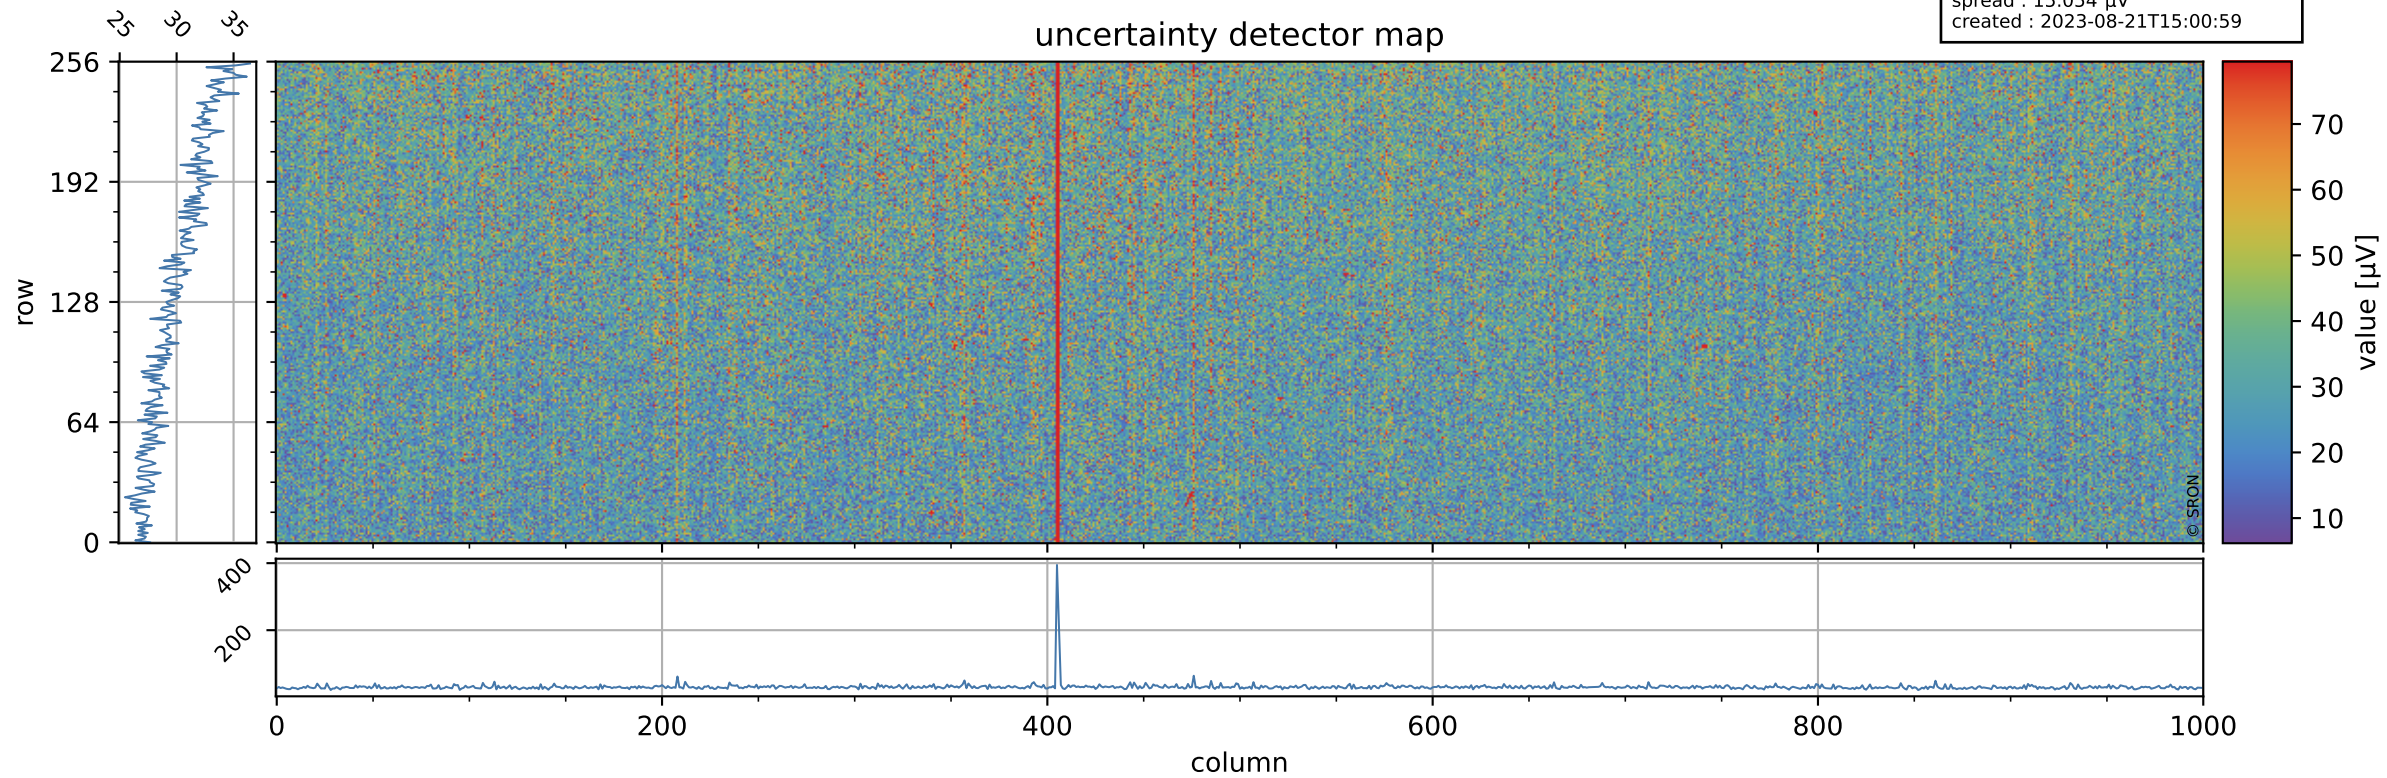

Tropomi SWIR offset (official)

orbits : 19 in [19357, 19402]
coverage : 2021-07-08 / 2021-07-12
median : 0.52598 V
spread : 0.035915 V
created : 2023-08-21T15:00:59

value detector map

Tropomi SWIR offset (official)

orbits : 19 in [19357, 19402]
coverage : 2021-07-08 / 2021-07-12
median : 30.23 μV
spread : 15.054 μV
created : 2023-08-21T15:00:59

Tropomi SWIR offset (official)

orbits : 19 in [19357, 19402]
coverage : 2021-07-08 / 2021-07-12
median : -0.035371 mV
spread : 0.38361 mV
created : 2023-08-21T15:01:00

value compared with SWIR offset CKD

Tropomi SWIR offset (official) ground-tracks of Sentinel-5P

orbits : 19 in [19357, 19402]
coverage : 2021-07-08 / 2021-07-12
created : 2023-08-21T15:01:00

Tropomi SWIR offset (official)

orbits : [2827, 19402]
coverage : 2018-04-30 / 2021-07-12
created : 2023-08-21T15:01:01

trend of detector median & temperatures