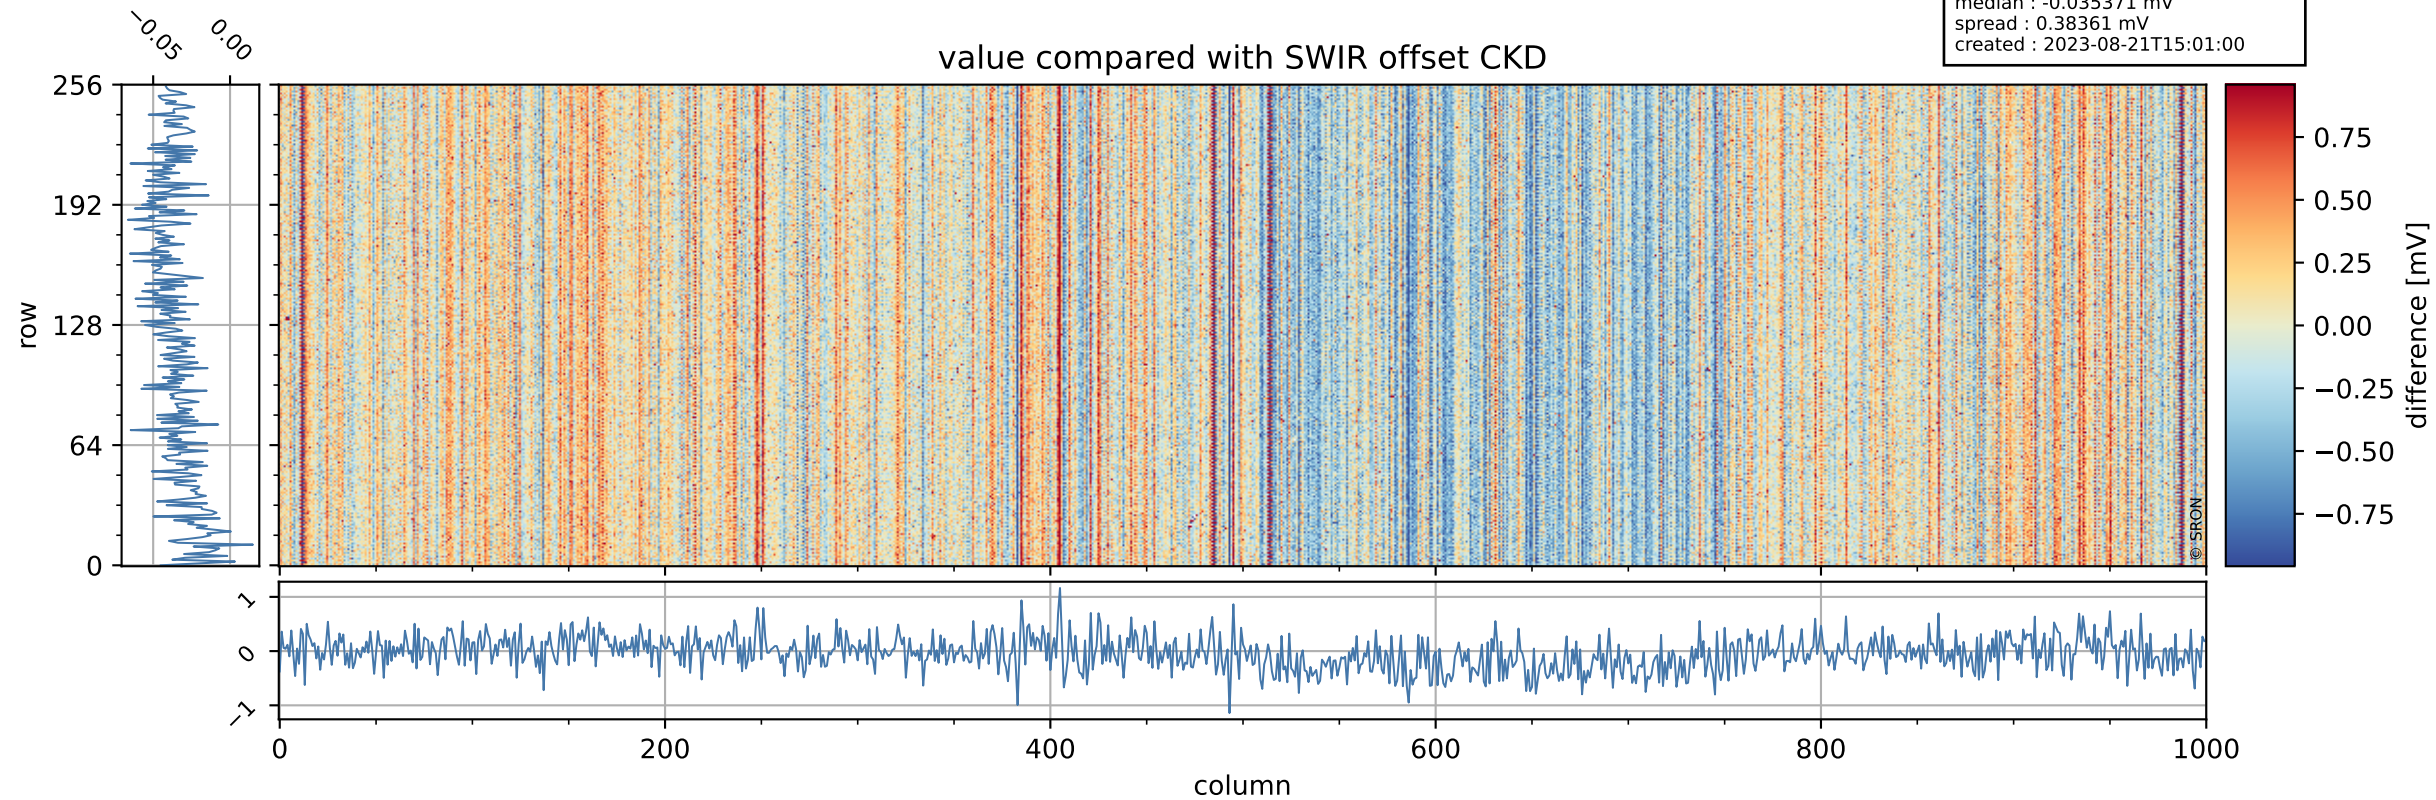

Tropomi SWIR offset (official)

orbits : 19 in [19357, 19402]
coverage : 2021-07-08 / 2021-07-12
median : 0.52598 V
spread : 0.035915 V
created : 2023-08-21T15:00:59

value detector map

Tropomi SWIR offset (official)

orbits : 19 in [19357, 19402]
coverage : 2021-07-08 / 2021-07-12
median : 30.23 μV
spread : 15.054 μV
created : 2023-08-21T15:00:59

Tropomi SWIR offset (official)

orbits : 19 in [19357, 19402]
coverage : 2021-07-08 / 2021-07-12
median : -0.035371 mV
spread : 0.38361 mV
created : 2023-08-21T15:01:00

value compared with SWIR offset CKD

Tropomi SWIR offset (official) ground-tracks of Sentinel-5P

orbits : 19 in [19357, 19402]
coverage : 2021-07-08 / 2021-07-12
created : 2023-08-21T15:01:00

Tropomi SWIR offset (official)

orbits : [2827, 19402]
coverage : 2018-04-30 / 2021-07-12
created : 2023-08-21T15:01:01

trend of detector median & temperatures