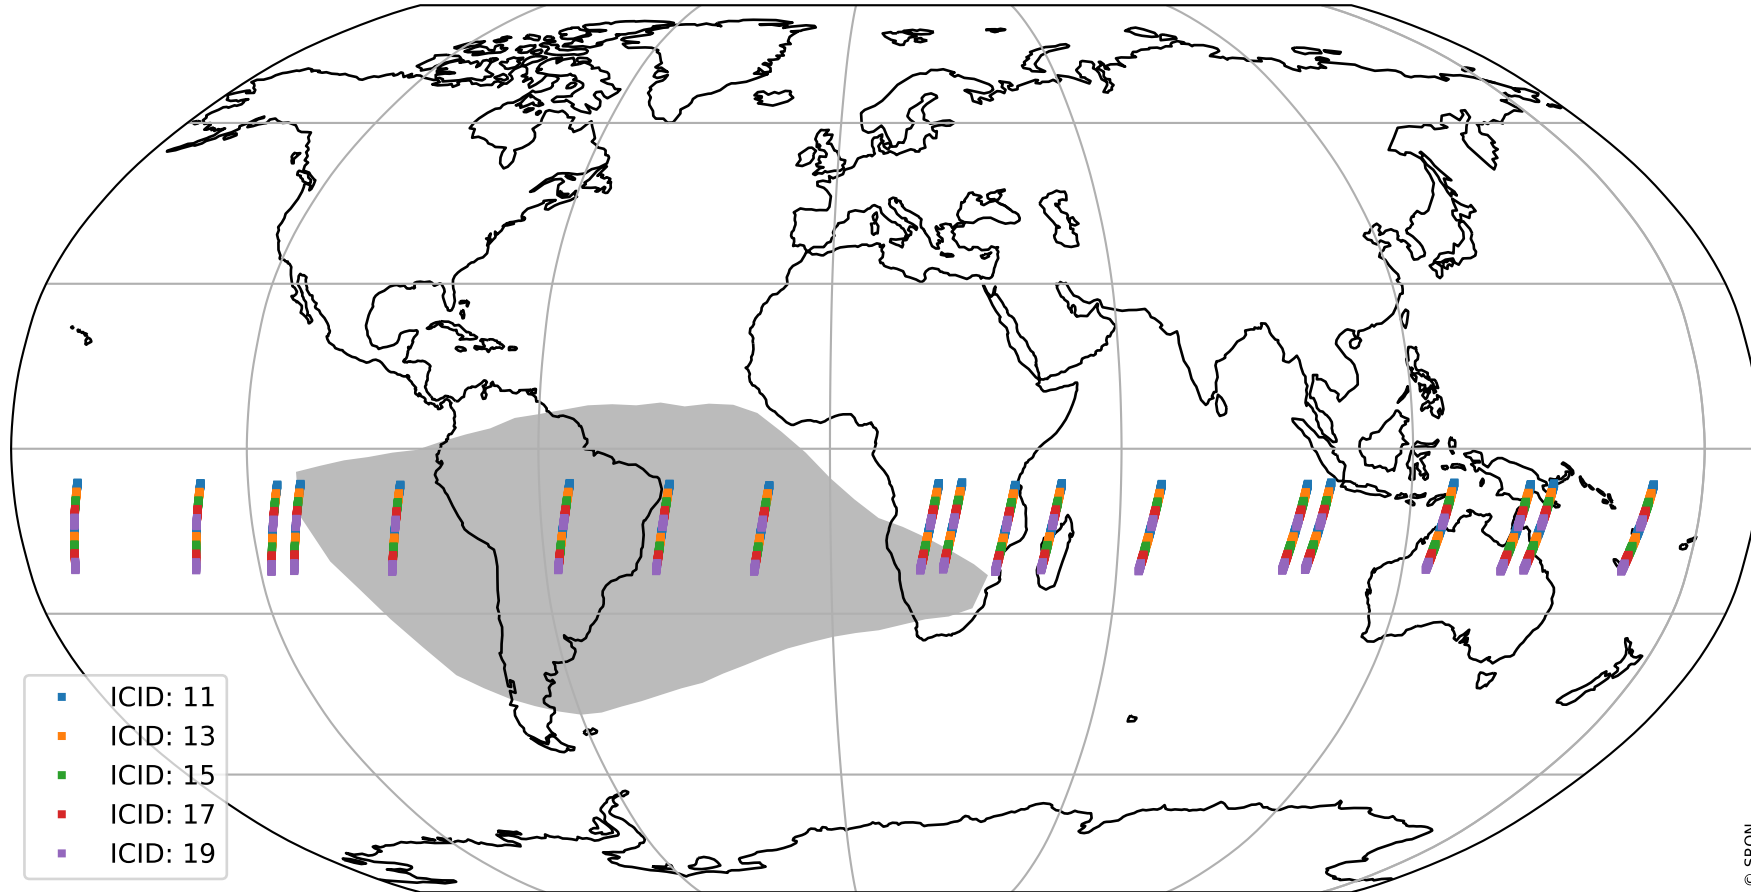

Tropomi SWIR offset (official)

orbits : 19 in [19372, 19417]
coverage : 2021-07-09 / 2021-07-12
median : 0.52599 V
spread : 0.035914 V
created : 2023-08-21T15:01:03

value detector map

Tropomi SWIR offset (official)

orbits : 19 in [19372, 19417]
coverage : 2021-07-09 / 2021-07-12
median : 29.755 μV
spread : 14.894 μV
created : 2023-08-21T15:01:03

Tropomi SWIR offset (official)

orbits : 19 in [19372, 19417]
coverage : 2021-07-09 / 2021-07-12
median : -0.031699 mV
spread : 0.38334 mV
created : 2023-08-21T15:01:03

value compared with SWIR offset CKD

Tropomi SWIR offset (official) ground-tracks of Sentinel-5P

orbits : 19 in [19372, 19417]
coverage : 2021-07-09 / 2021-07-12
created : 2023-08-21T15:01:04

Tropomi SWIR offset (official)

orbits : [2827, 19417]
coverage : 2018-04-30 / 2021-07-12
created : 2023-08-21T15:01:04

trend of detector median & temperatures