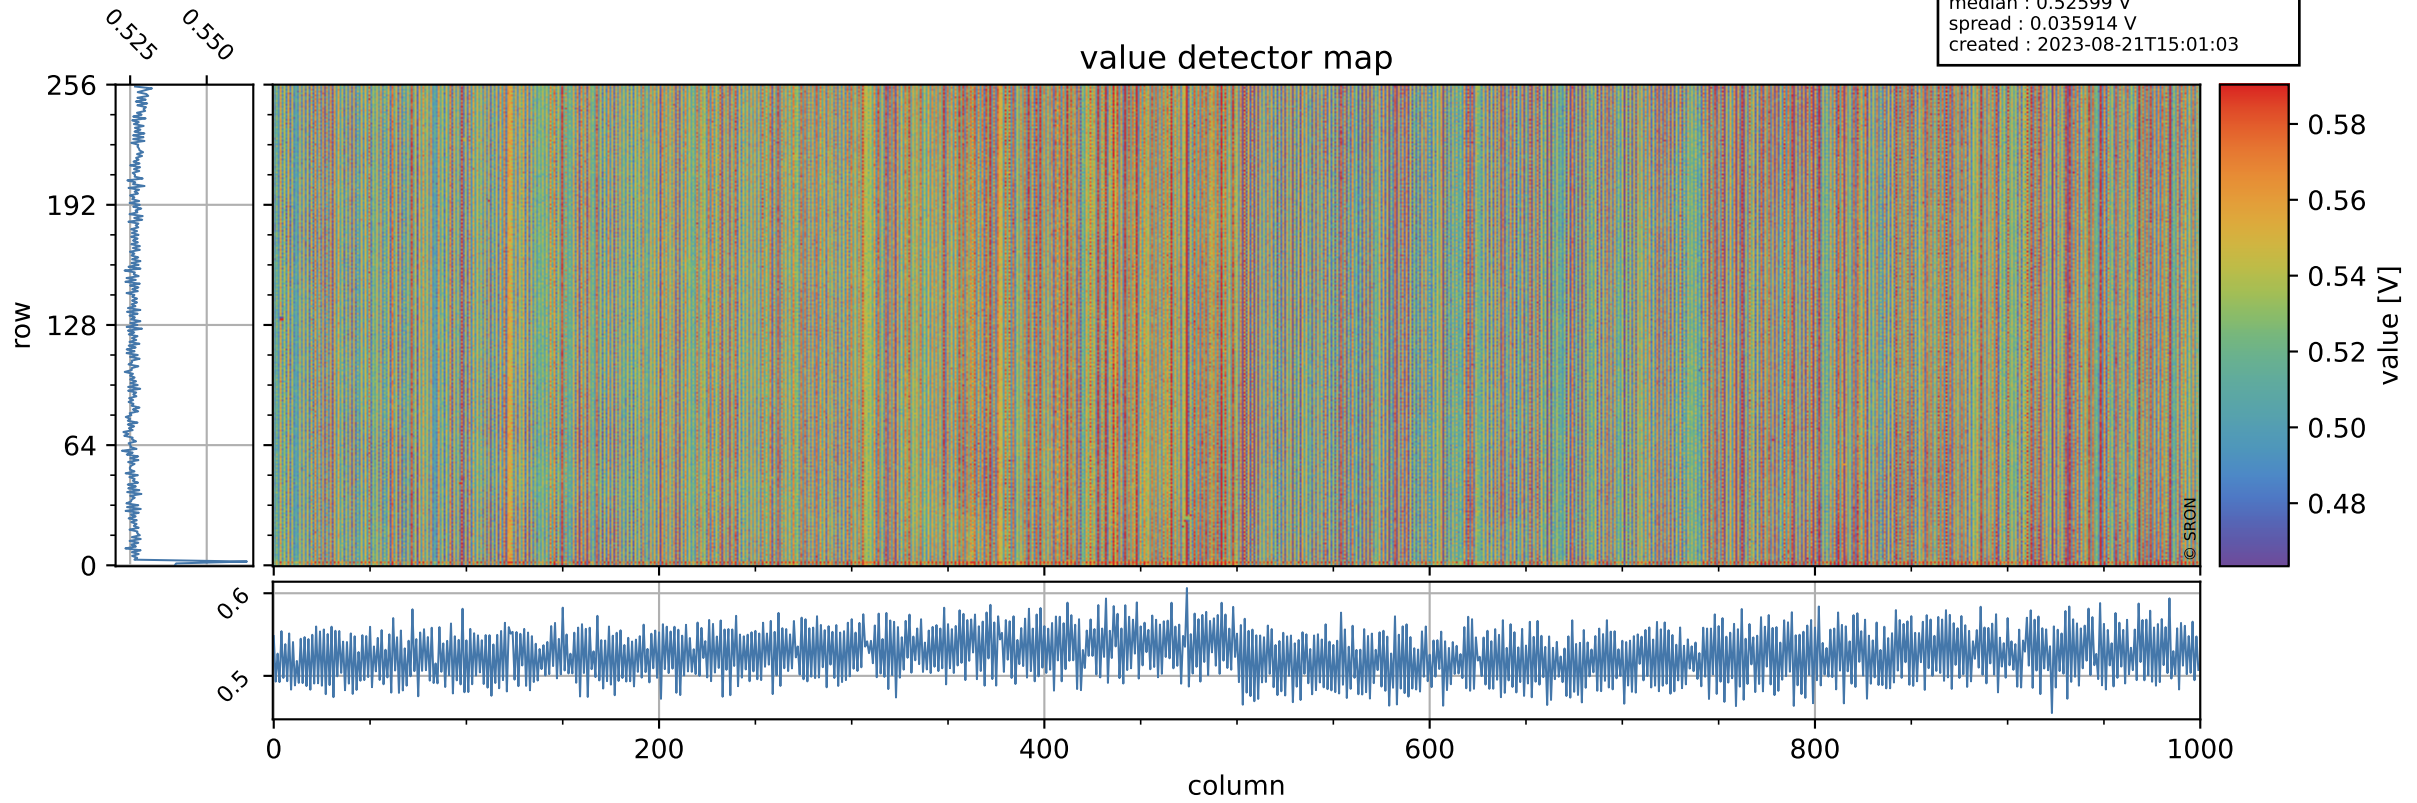

Tropomi SWIR offset (official)

orbits : 19 in [19372, 19417]
coverage : 2021-07-09 / 2021-07-12
median : 0.52599 V
spread : 0.035914 V
created : 2023-08-21T15:01:03

value detector map

Tropomi SWIR offset (official)

orbits : 19 in [19372, 19417]
coverage : 2021-07-09 / 2021-07-12
median : 29.755 μV
spread : 14.894 μV
created : 2023-08-21T15:01:03

Tropomi SWIR offset (official)

orbits : 19 in [19372, 19417]
coverage : 2021-07-09 / 2021-07-12
median : -0.031699 mV
spread : 0.38334 mV
created : 2023-08-21T15:01:03

value compared with SWIR offset CKD

Tropomi SWIR offset (official) ground-tracks of Sentinel-5P

orbits : 19 in [19372, 19417]
coverage : 2021-07-09 / 2021-07-12
created : 2023-08-21T15:01:04

Tropomi SWIR offset (official)

orbits : [2827, 19417]
coverage : 2018-04-30 / 2021-07-12
created : 2023-08-21T15:01:04

trend of detector median & temperatures