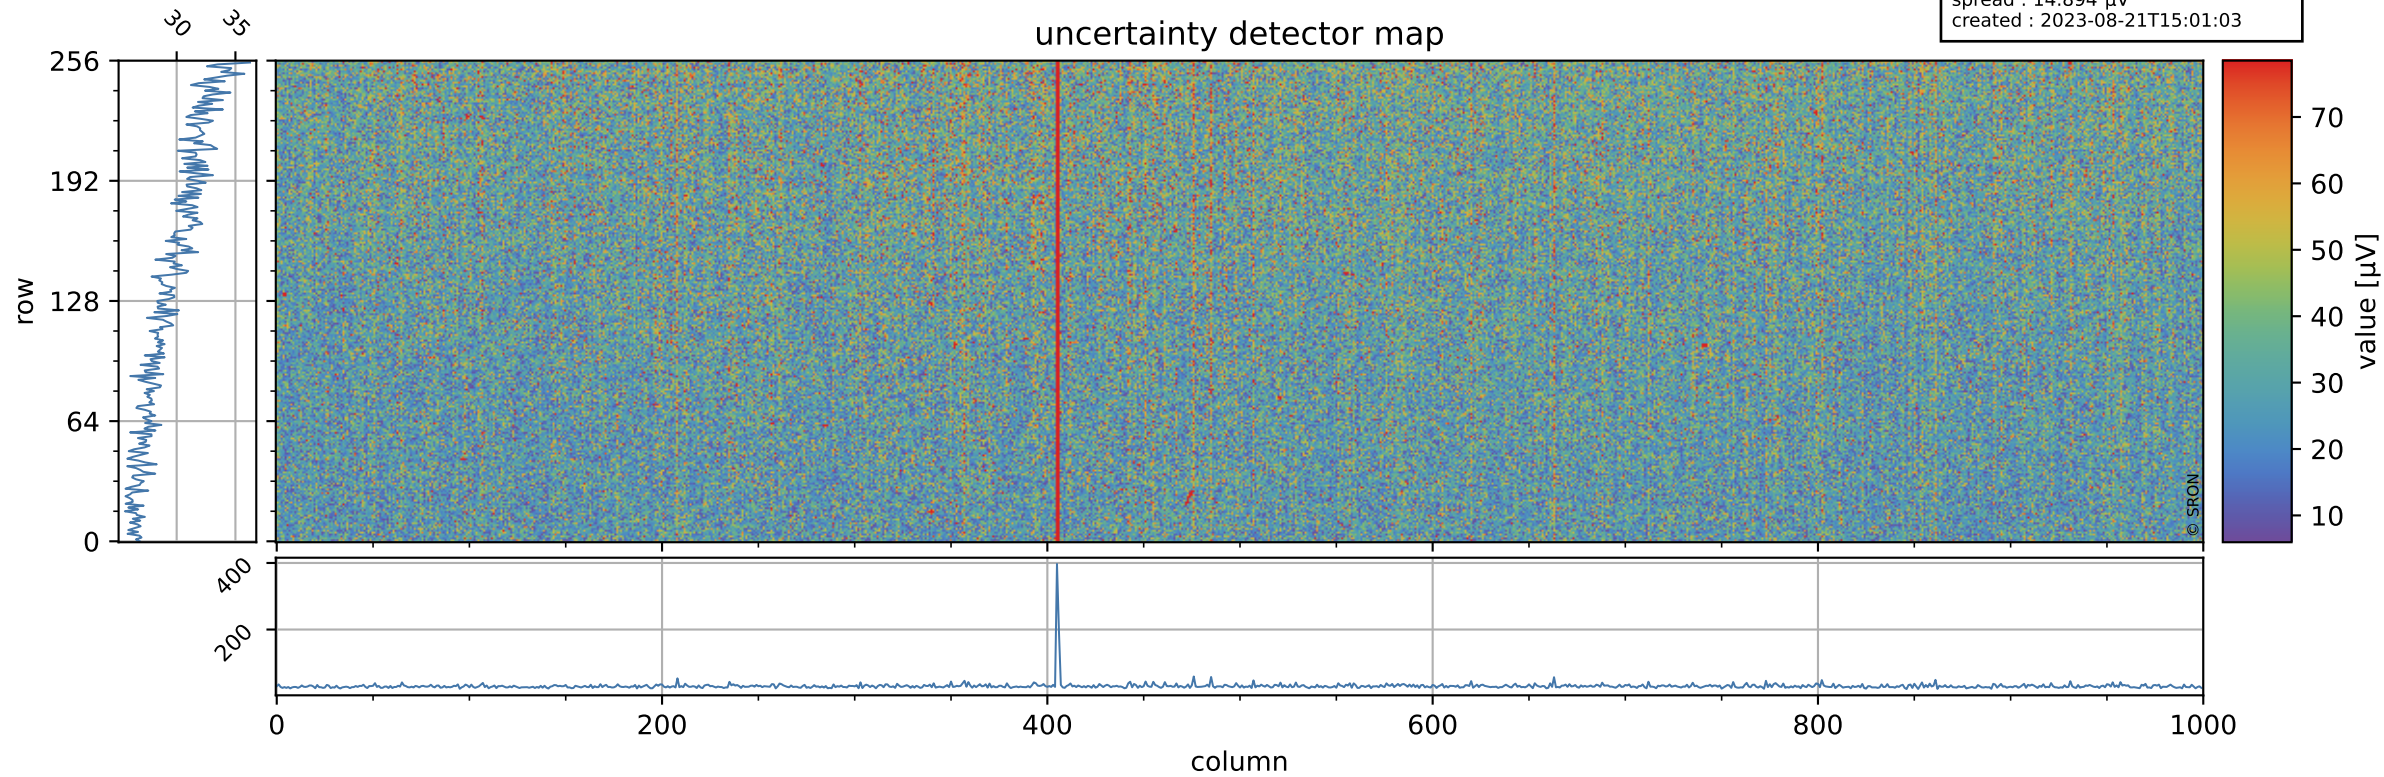

Tropomi SWIR offset (official)

orbits : 19 in [19372, 19417]
coverage : 2021-07-09 / 2021-07-12
median : 0.52599 V
spread : 0.035914 V
created : 2023-08-21T15:01:03

value detector map

Tropomi SWIR offset (official)

orbits : 19 in [19372, 19417]
coverage : 2021-07-09 / 2021-07-12
median : 29.755 μV
spread : 14.894 μV
created : 2023-08-21T15:01:03

Tropomi SWIR offset (official)

orbits : 19 in [19372, 19417]
coverage : 2021-07-09 / 2021-07-12
median : -0.031699 mV
spread : 0.38334 mV
created : 2023-08-21T15:01:03

value compared with SWIR offset CKD

Tropomi SWIR offset (official) ground-tracks of Sentinel-5P

orbits : 19 in [19372, 19417]
coverage : 2021-07-09 / 2021-07-12
created : 2023-08-21T15:01:04

Tropomi SWIR offset (official)

orbits : [2827, 19417]
coverage : 2018-04-30 / 2021-07-12
created : 2023-08-21T15:01:04

trend of detector median & temperatures