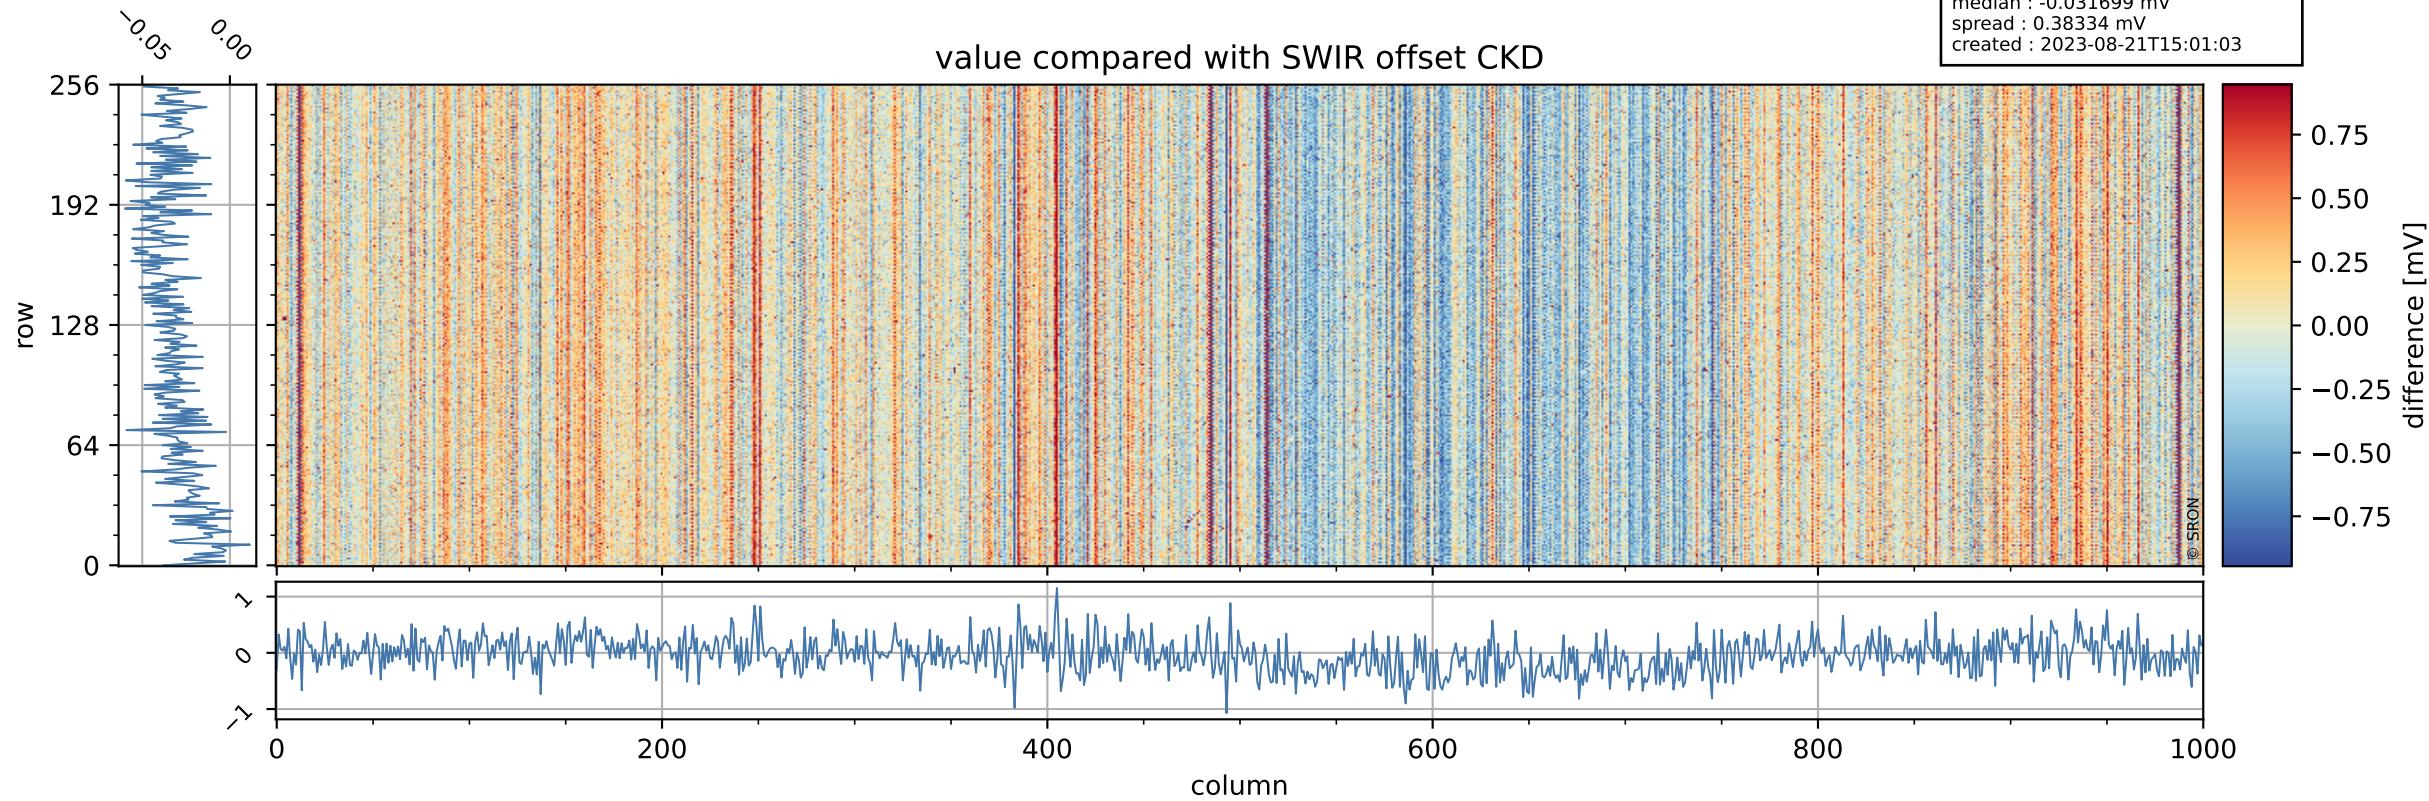

Tropomi SWIR offset (official)

orbits : 19 in [19372, 19417]
coverage : 2021-07-09 / 2021-07-12
median : 0.52599 V
spread : 0.035914 V
created : 2023-08-21T15:01:03

value detector map

Tropomi SWIR offset (official)

orbits : 19 in [19372, 19417]
coverage : 2021-07-09 / 2021-07-12
median : 29.755 μV
spread : 14.894 μV
created : 2023-08-21T15:01:03

Tropomi SWIR offset (official)

orbits : 19 in [19372, 19417]
coverage : 2021-07-09 / 2021-07-12
median : -0.031699 mV
spread : 0.38334 mV
created : 2023-08-21T15:01:03

value compared with SWIR offset CKD

Tropomi SWIR offset (official) ground-tracks of Sentinel-5P

orbits : 19 in [19372, 19417]
coverage : 2021-07-09 / 2021-07-12
created : 2023-08-21T15:01:04

Tropomi SWIR offset (official)

orbits : [2827, 19417]
coverage : 2018-04-30 / 2021-07-12
created : 2023-08-21T15:01:04

trend of detector median & temperatures