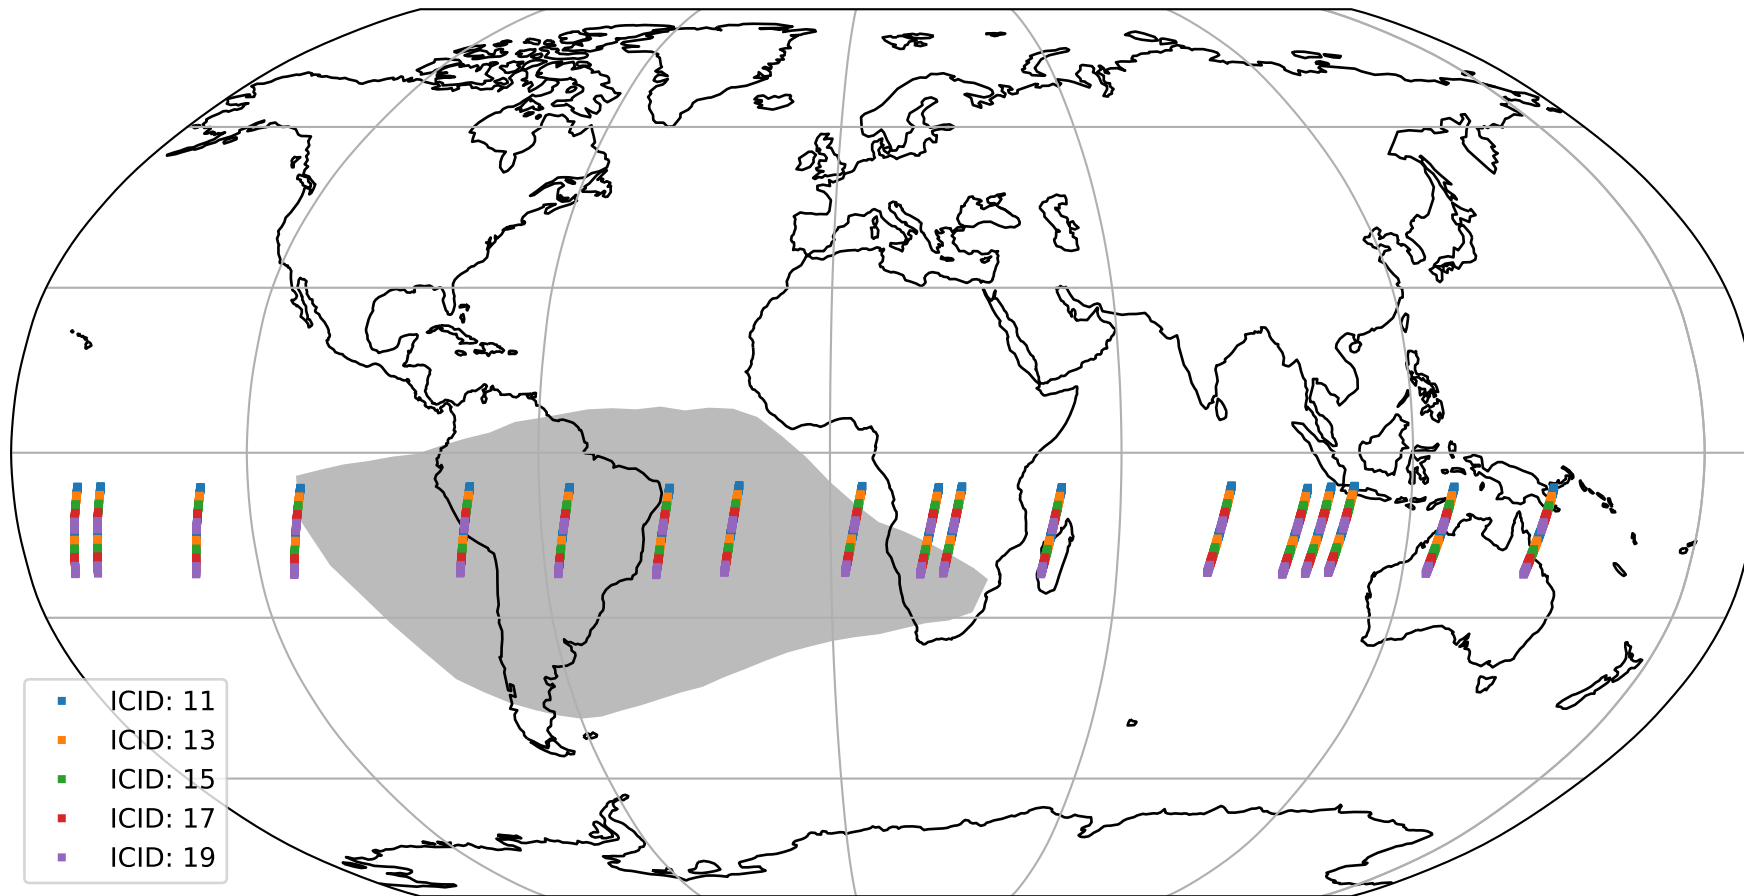

Tropomi SWIR offset (official)

orbits : 18 in [19387, 19432]
coverage : 2021-07-11 / 2021-07-14
median : 0.52601 V
spread : 0.035914 V
created : 2023-08-21T15:01:06

value detector map

Tropomi SWIR offset (official)

orbits : 18 in [19387, 19432]
coverage : 2021-07-11 / 2021-07-14
median : 31.307 μV
spread : 15.429 μV
created : 2023-08-21T15:01:06

Tropomi SWIR offset (official)

orbits : 18 in [19387, 19432]
coverage : 2021-07-11 / 2021-07-14
median : -0.0084174 mV
spread : 0.38394 mV
created : 2023-08-21T15:01:06

value compared with SWIR offset CKD

Tropomi SWIR offset (official) ground-tracks of Sentinel-5P

orbits : 18 in [19387, 19432]
coverage : 2021-07-11 / 2021-07-14
created : 2023-08-21T15:01:07

Tropomi SWIR offset (official)

orbits : [2827, 19432]
coverage : 2018-04-30 / 2021-07-14
created : 2023-08-21T15:01:07

trend of detector median & temperatures