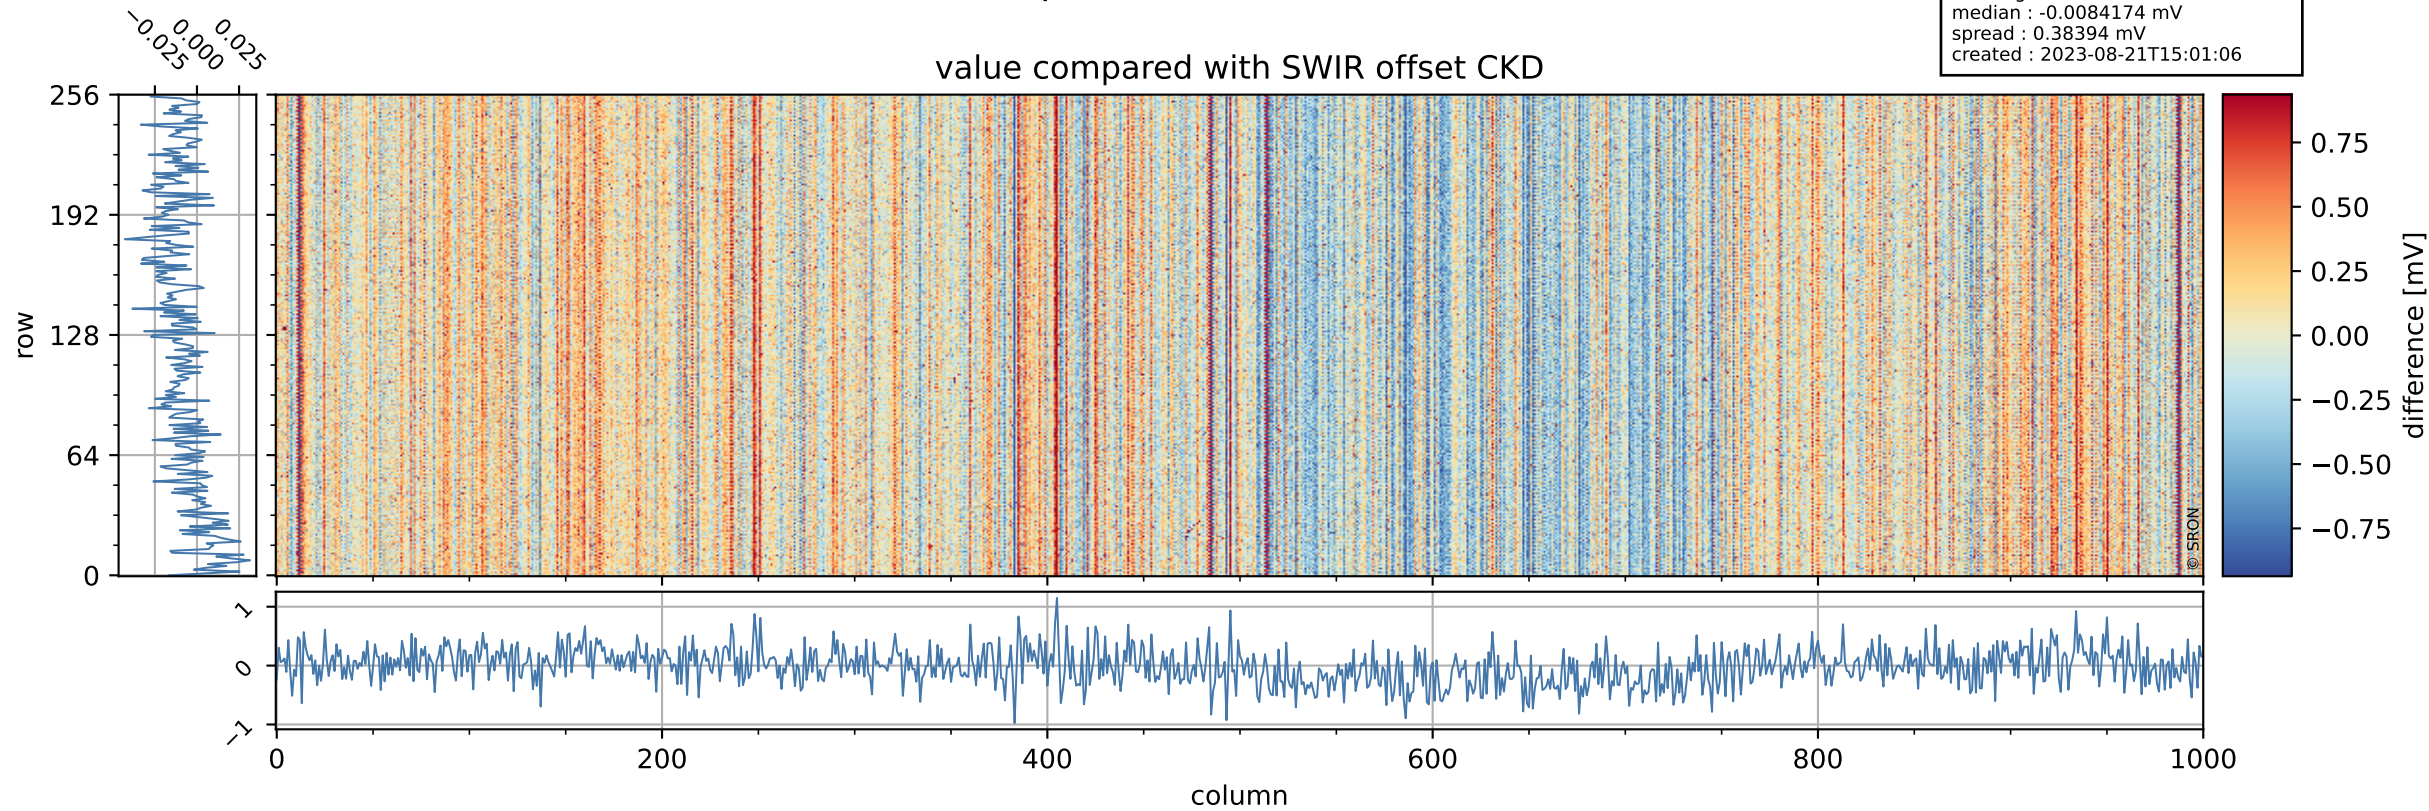

Tropomi SWIR offset (official)

orbits : 18 in [19387, 19432]
coverage : 2021-07-11 / 2021-07-14
median : 0.52601 V
spread : 0.035914 V
created : 2023-08-21T15:01:06

value detector map

Tropomi SWIR offset (official)

orbits : 18 in [19387, 19432]
coverage : 2021-07-11 / 2021-07-14
median : 31.307 μV
spread : 15.429 μV
created : 2023-08-21T15:01:06

Tropomi SWIR offset (official)

orbits : 18 in [19387, 19432]
coverage : 2021-07-11 / 2021-07-14
median : -0.0084174 mV
spread : 0.38394 mV
created : 2023-08-21T15:01:06

value compared with SWIR offset CKD

Tropomi SWIR offset (official) ground-tracks of Sentinel-5P

orbits : 18 in [19387, 19432]
coverage : 2021-07-11 / 2021-07-14
created : 2023-08-21T15:01:07

Tropomi SWIR offset (official)

orbits : [2827, 19432]
coverage : 2018-04-30 / 2021-07-14
created : 2023-08-21T15:01:07

trend of detector median & temperatures