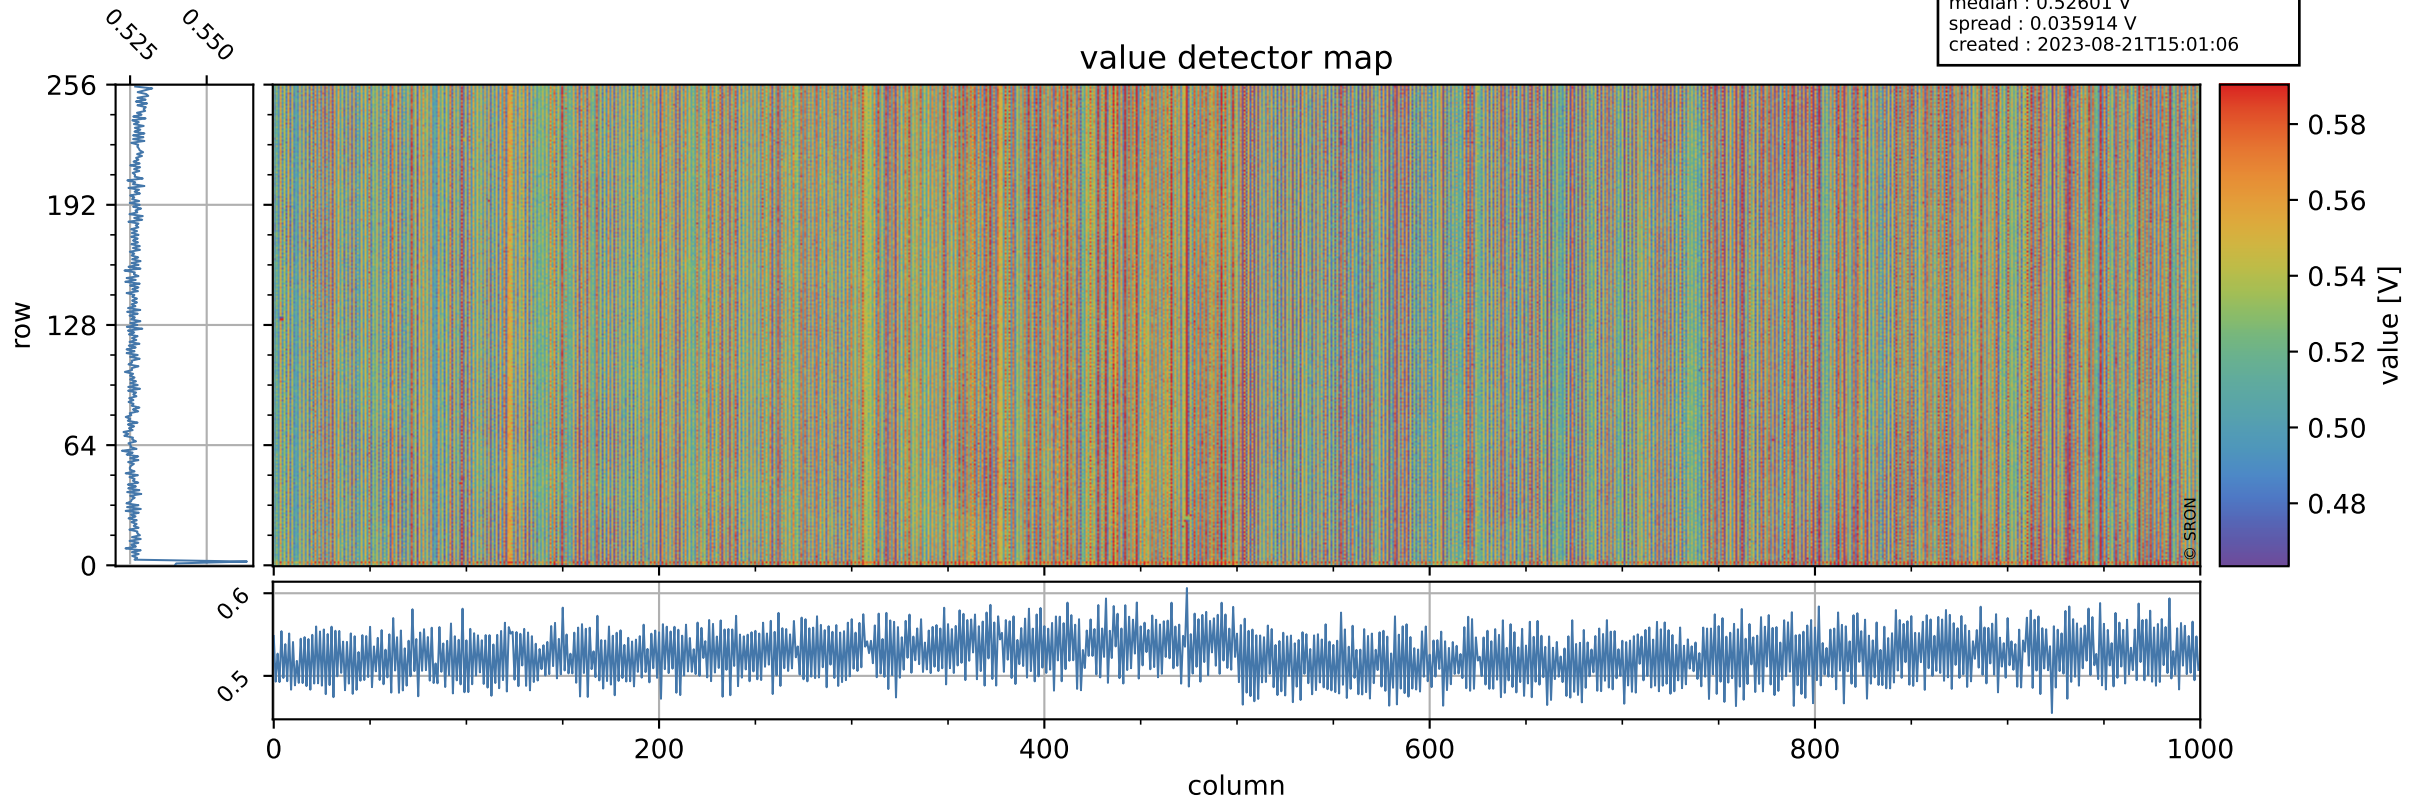

Tropomi SWIR offset (official)

orbits : 18 in [19387, 19432]
coverage : 2021-07-11 / 2021-07-14
median : 0.52601 V
spread : 0.035914 V
created : 2023-08-21T15:01:06

value detector map

Tropomi SWIR offset (official)

orbits : 18 in [19387, 19432]
coverage : 2021-07-11 / 2021-07-14
median : 31.307 μV
spread : 15.429 μV
created : 2023-08-21T15:01:06

Tropomi SWIR offset (official)

orbits : 18 in [19387, 19432]
coverage : 2021-07-11 / 2021-07-14
median : -0.0084174 mV
spread : 0.38394 mV
created : 2023-08-21T15:01:06

value compared with SWIR offset CKD

Tropomi SWIR offset (official) ground-tracks of Sentinel-5P

orbits : 18 in [19387, 19432]
coverage : 2021-07-11 / 2021-07-14
created : 2023-08-21T15:01:07

Tropomi SWIR offset (official)

orbits : [2827, 19432]
coverage : 2018-04-30 / 2021-07-14
created : 2023-08-21T15:01:07

trend of detector median & temperatures