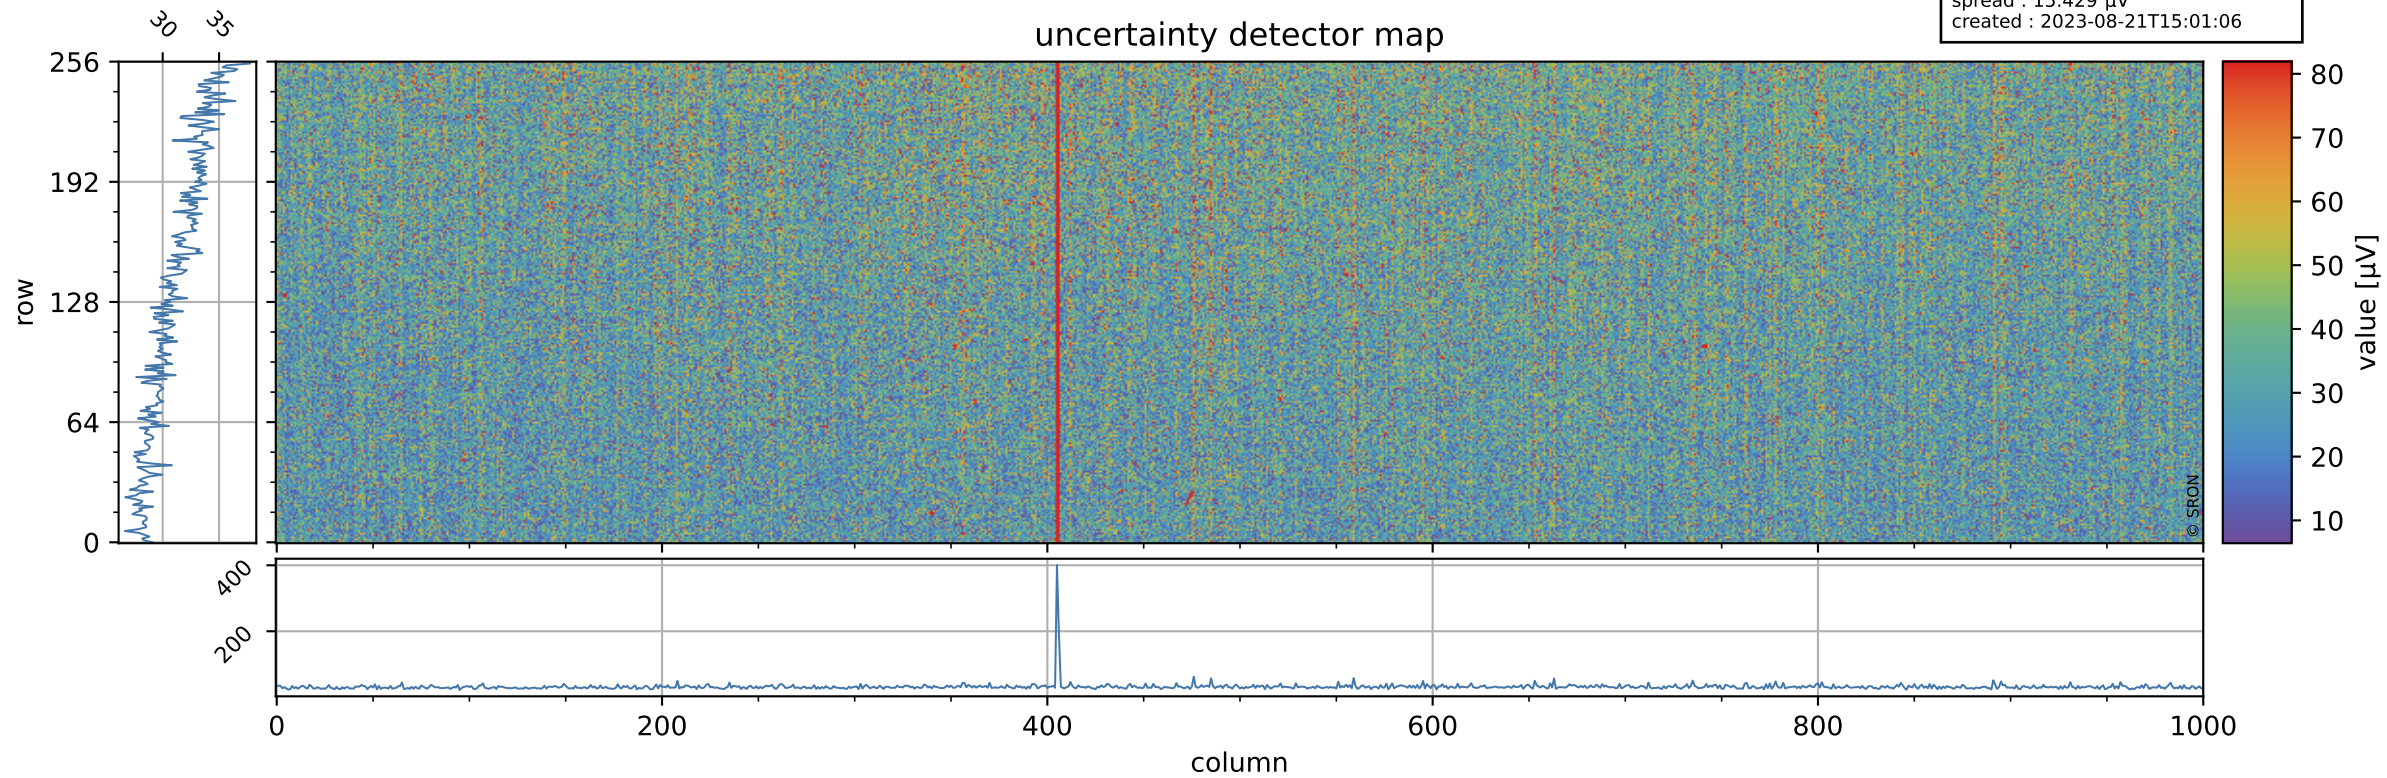

Tropomi SWIR offset (official)

orbits : 18 in [19387, 19432]
coverage : 2021-07-11 / 2021-07-14
median : 0.52601 V
spread : 0.035914 V
created : 2023-08-21T15:01:06

value detector map

Tropomi SWIR offset (official)

orbits : 18 in [19387, 19432]
coverage : 2021-07-11 / 2021-07-14
median : 31.307 μV
spread : 15.429 μV
created : 2023-08-21T15:01:06

Tropomi SWIR offset (official)

orbits : 18 in [19387, 19432]
coverage : 2021-07-11 / 2021-07-14
median : -0.0084174 mV
spread : 0.38394 mV
created : 2023-08-21T15:01:06

value compared with SWIR offset CKD

Tropomi SWIR offset (official) ground-tracks of Sentinel-5P

orbits : 18 in [19387, 19432]
coverage : 2021-07-11 / 2021-07-14
created : 2023-08-21T15:01:07

Tropomi SWIR offset (official)

orbits : [2827, 19432]
coverage : 2018-04-30 / 2021-07-14
created : 2023-08-21T15:01:07

trend of detector median & temperatures