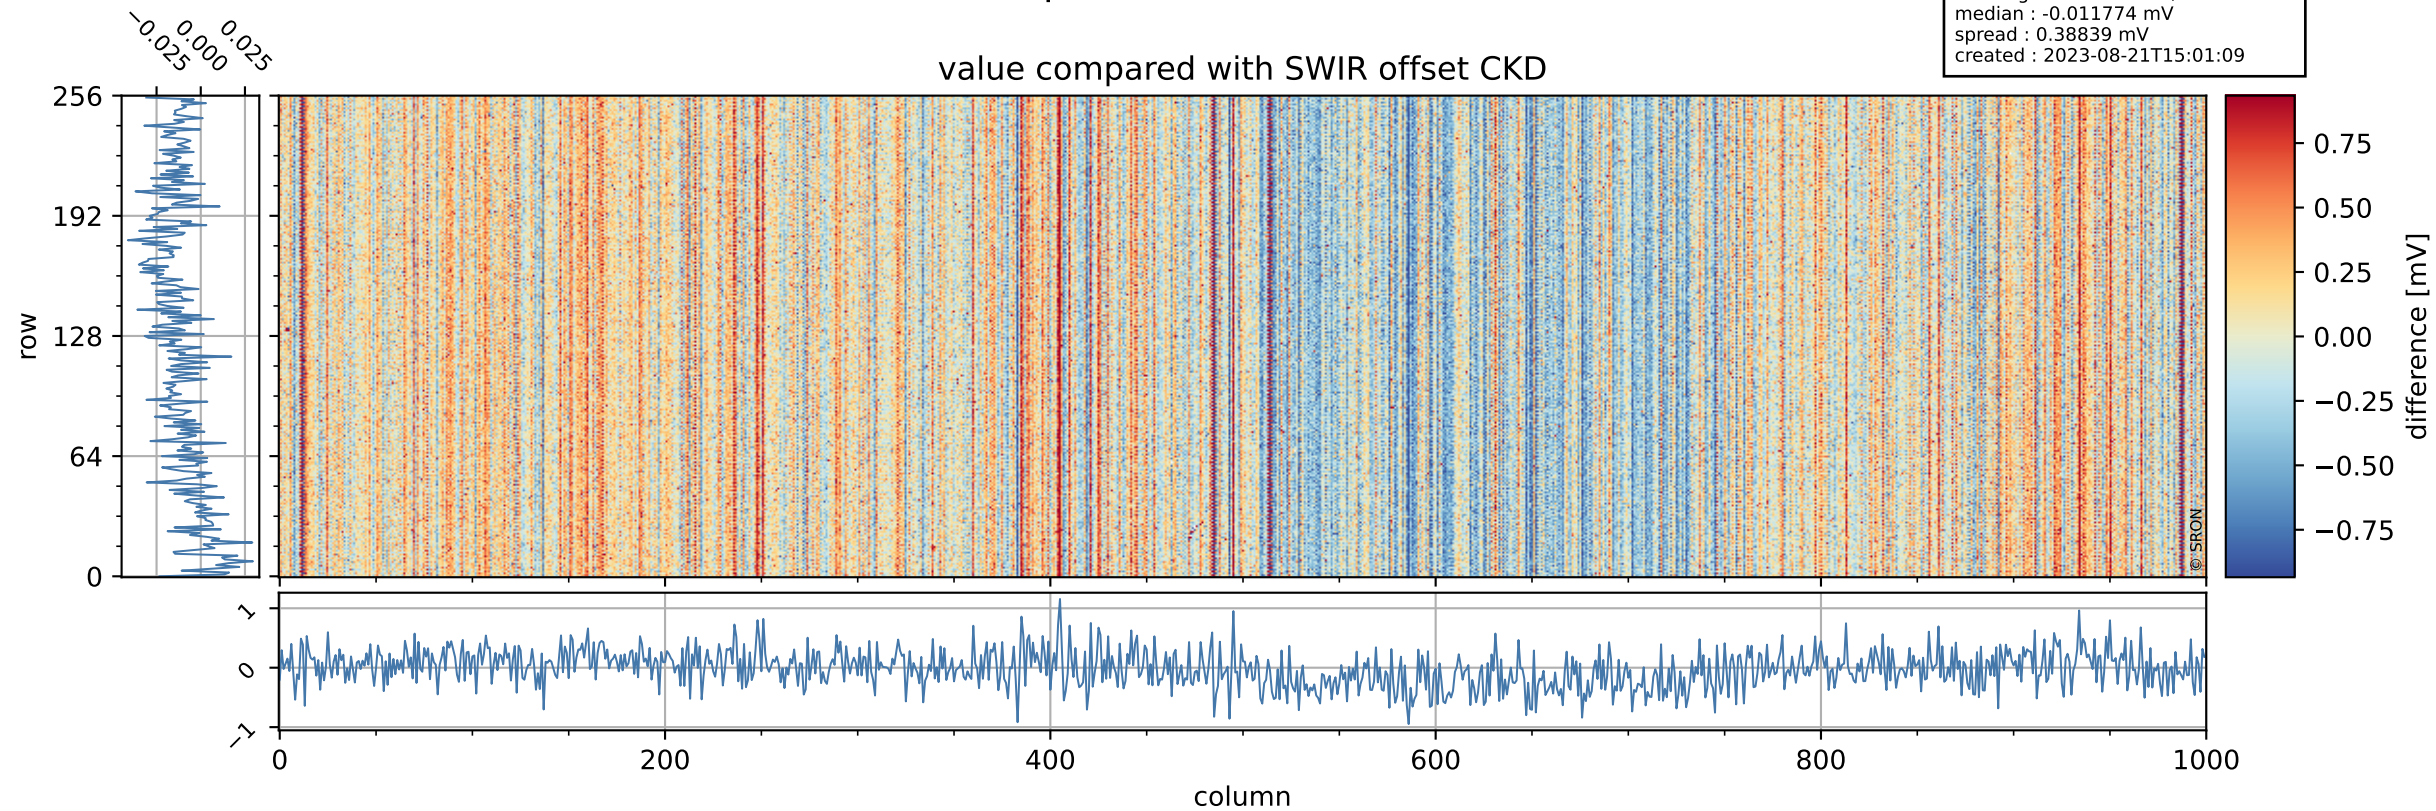

Tropomi SWIR offset (official)

orbits : 19 in [19402, 19447]
coverage : 2021-07-12 / 2021-07-15
median : 0.526 V
spread : 0.035913 V
created : 2023-08-21T15:01:08

value detector map

Tropomi SWIR offset (official)

orbits : 19 in [19402, 19447]
coverage : 2021-07-12 / 2021-07-15
median : 30.968 μV
spread : 15.378 μV
created : 2023-08-21T15:01:09

Tropomi SWIR offset (official)

orbits : 19 in [19402, 19447]
coverage : 2021-07-12 / 2021-07-15
median : -0.011774 mV
spread : 0.38839 mV
created : 2023-08-21T15:01:09

value compared with SWIR offset CKD

Tropomi SWIR offset (official) ground-tracks of Sentinel-5P

orbits : 19 in [19402, 19447]
coverage : 2021-07-12 / 2021-07-15
created : 2023-08-21T15:01:10

Tropomi SWIR offset (official)

orbits : [2827, 19447]
coverage : 2018-04-30 / 2021-07-15
created : 2023-08-21T15:01:10

trend of detector median & temperatures