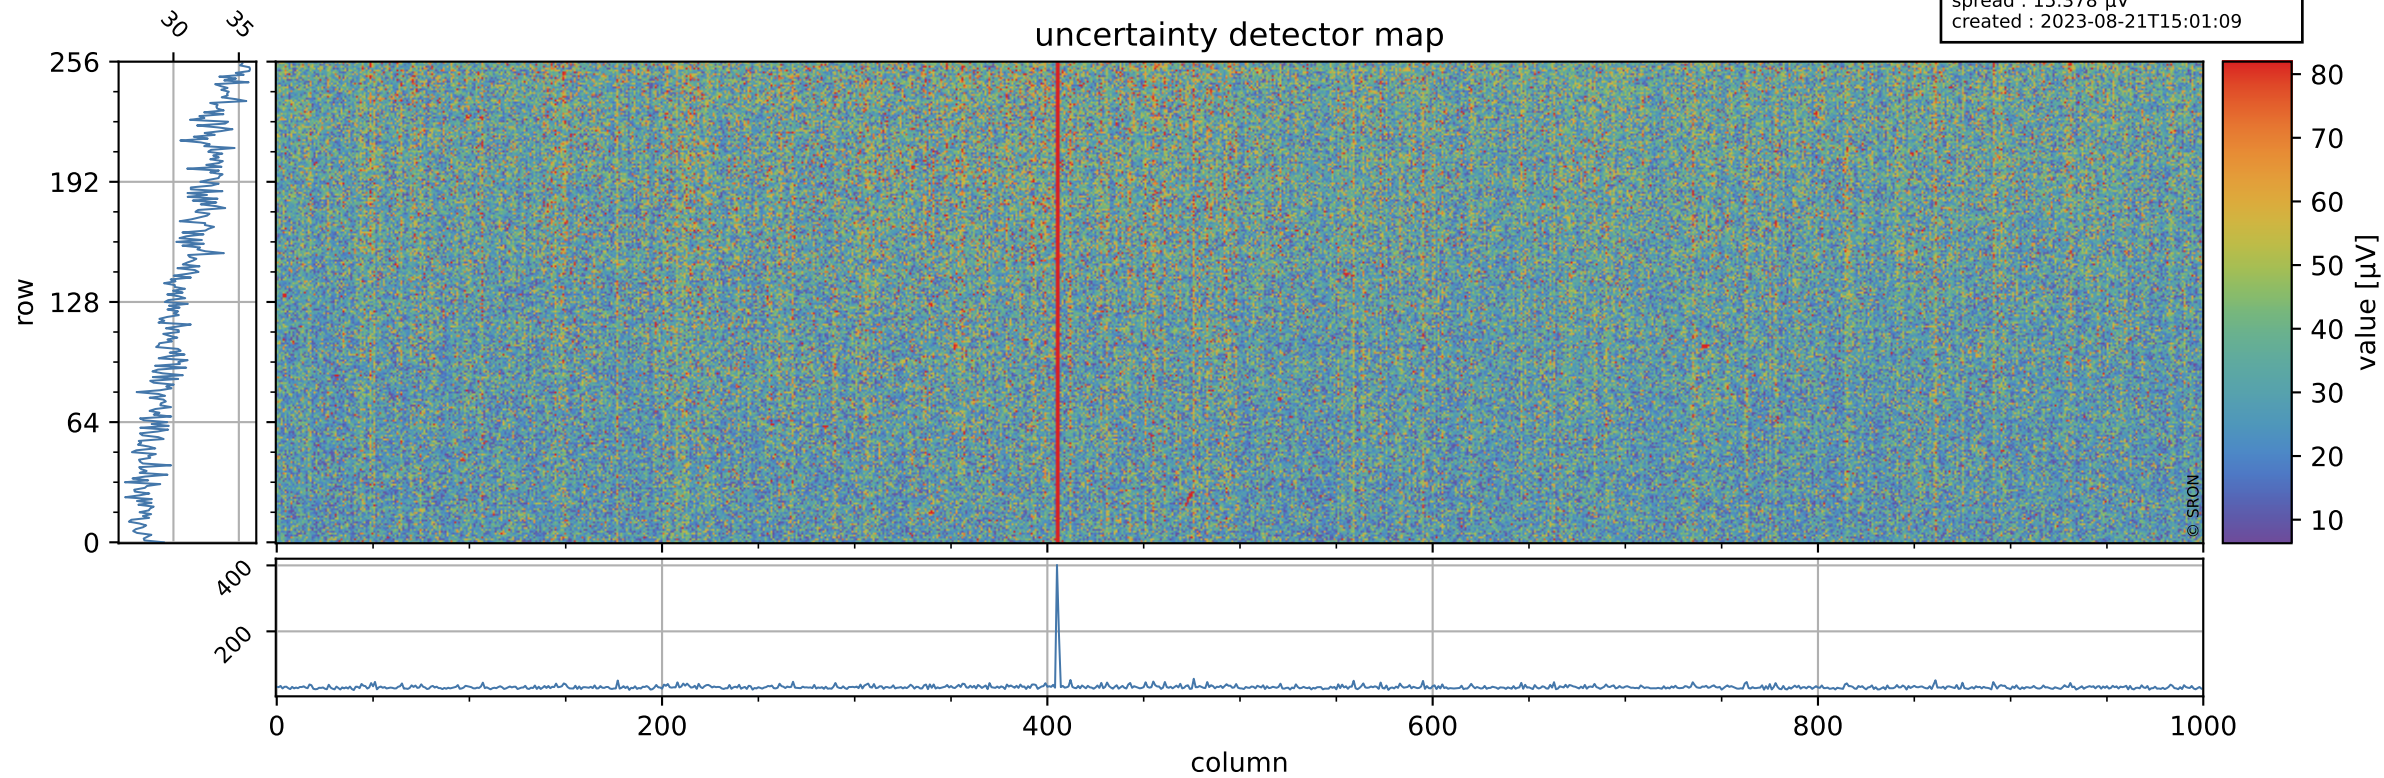

Tropomi SWIR offset (official)

orbits : 19 in [19402, 19447]
coverage : 2021-07-12 / 2021-07-15
median : 0.526 V
spread : 0.035913 V
created : 2023-08-21T15:01:08

value detector map

Tropomi SWIR offset (official)

orbits : 19 in [19402, 19447]
coverage : 2021-07-12 / 2021-07-15
median : 30.968 μV
spread : 15.378 μV
created : 2023-08-21T15:01:09

Tropomi SWIR offset (official)

orbits : 19 in [19402, 19447]
coverage : 2021-07-12 / 2021-07-15
median : -0.011774 mV
spread : 0.38839 mV
created : 2023-08-21T15:01:09

value compared with SWIR offset CKD

Tropomi SWIR offset (official) ground-tracks of Sentinel-5P

orbits : 19 in [19402, 19447]
coverage : 2021-07-12 / 2021-07-15
created : 2023-08-21T15:01:10

Tropomi SWIR offset (official)

orbits : [2827, 19447]
coverage : 2018-04-30 / 2021-07-15
created : 2023-08-21T15:01:10

trend of detector median & temperatures