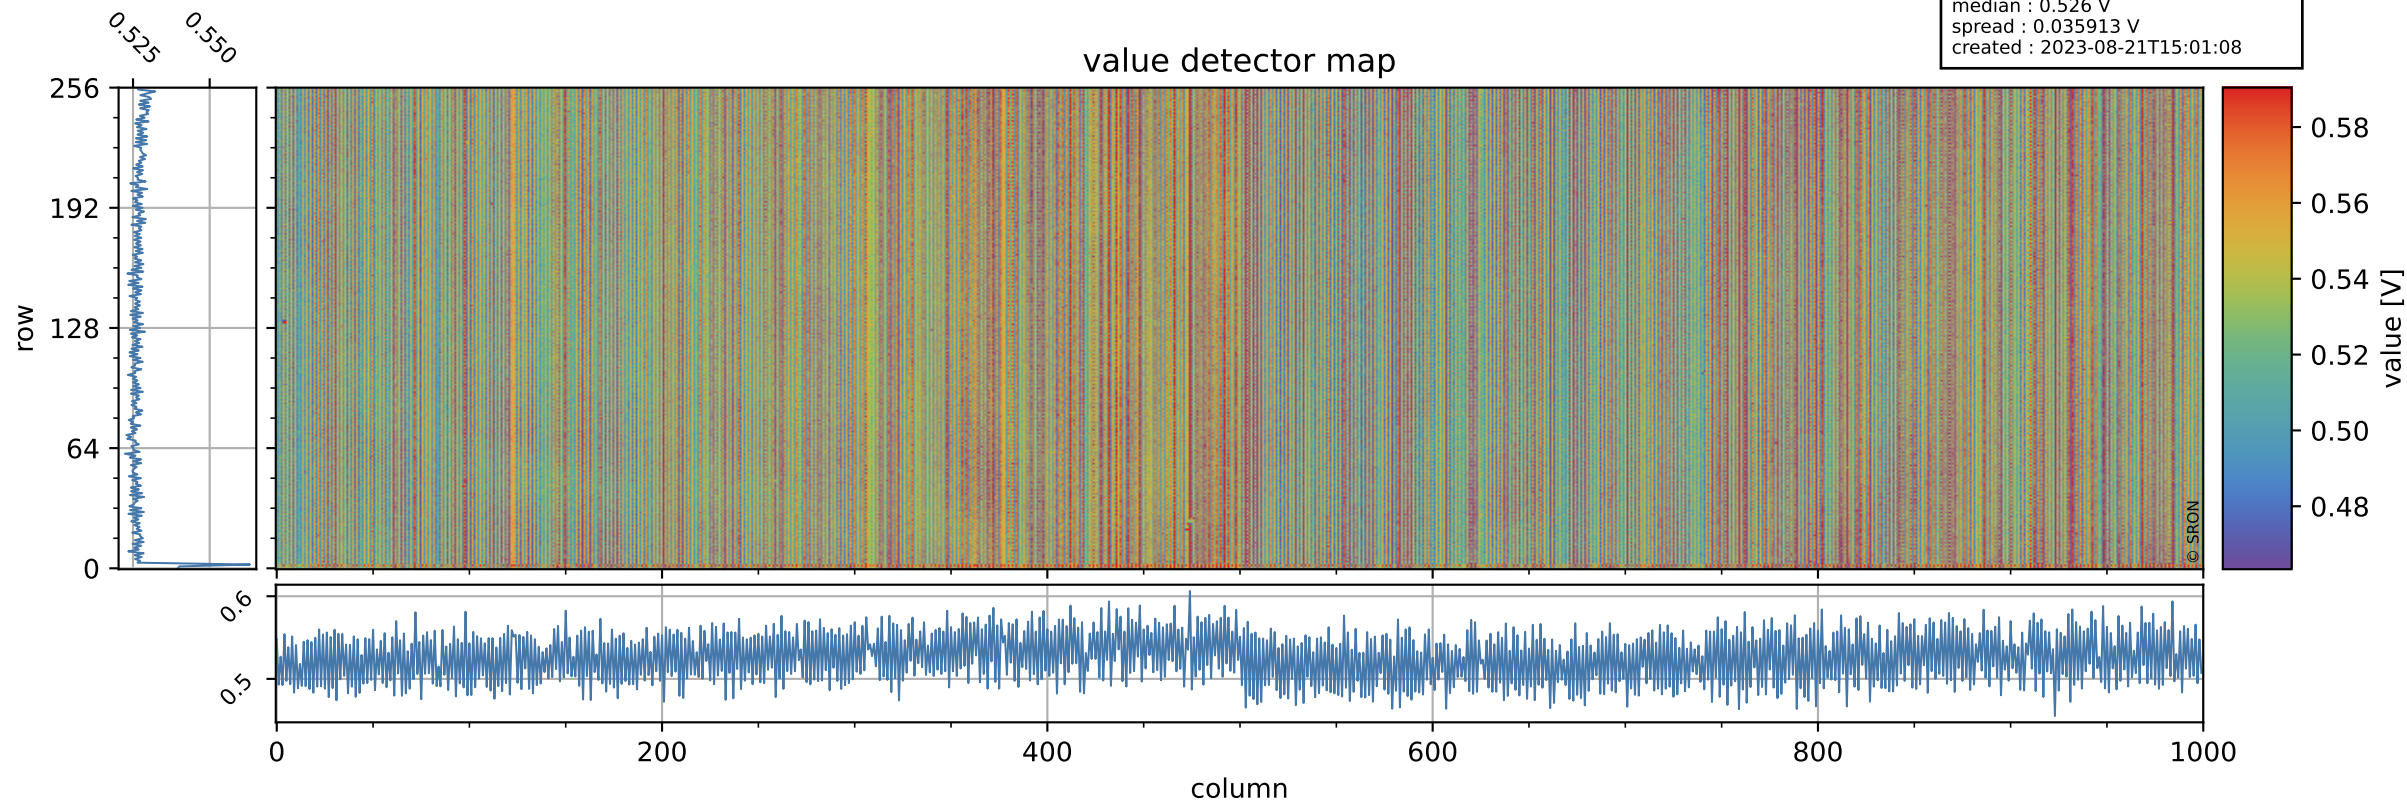

Tropomi SWIR offset (official)

orbits : 19 in [19402, 19447]
coverage : 2021-07-12 / 2021-07-15
median : 0.526 V
spread : 0.035913 V
created : 2023-08-21T15:01:08

value detector map

Tropomi SWIR offset (official)

orbits : 19 in [19402, 19447]
coverage : 2021-07-12 / 2021-07-15
median : 30.968 μV
spread : 15.378 μV
created : 2023-08-21T15:01:09

Tropomi SWIR offset (official)

orbits : 19 in [19402, 19447]
coverage : 2021-07-12 / 2021-07-15
median : -0.011774 mV
spread : 0.38839 mV
created : 2023-08-21T15:01:09

value compared with SWIR offset CKD

Tropomi SWIR offset (official) ground-tracks of Sentinel-5P

orbits : 19 in [19402, 19447]
coverage : 2021-07-12 / 2021-07-15
created : 2023-08-21T15:01:10

Tropomi SWIR offset (official)

orbits : [2827, 19447]
coverage : 2018-04-30 / 2021-07-15
created : 2023-08-21T15:01:10

trend of detector median & temperatures