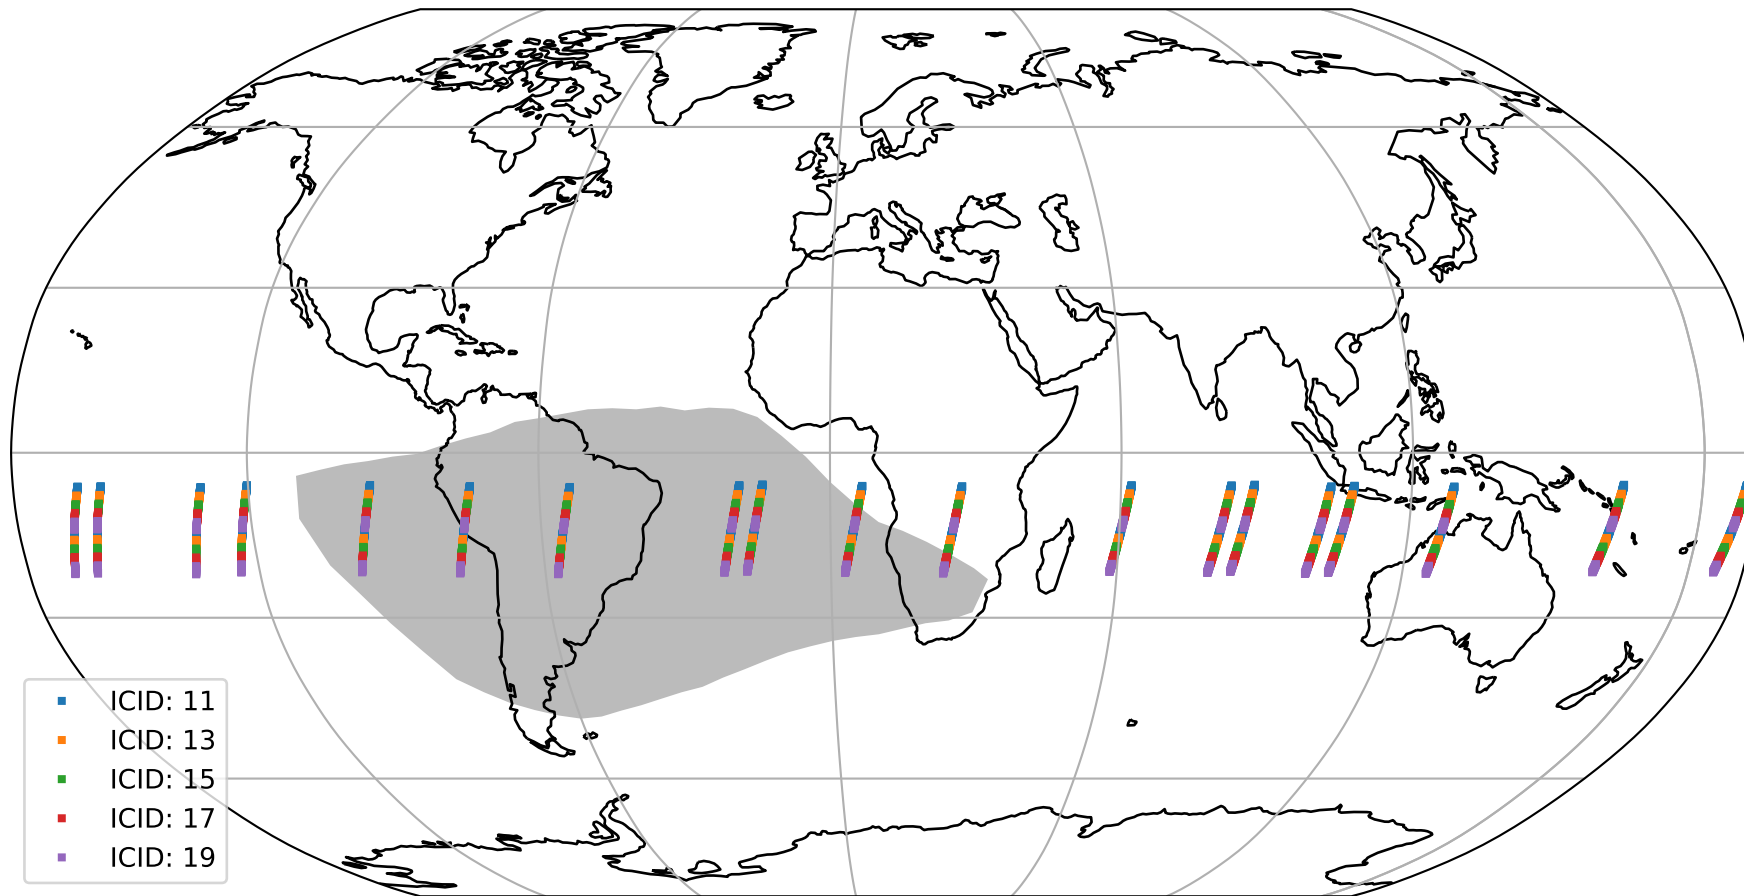

Tropomi SWIR offset (official)

orbits : 19 in [19402, 19447]
coverage : 2021-07-12 / 2021-07-15
median : 0.526 V
spread : 0.035913 V
created : 2023-08-21T15:01:08

value detector map

Tropomi SWIR offset (official)

orbits : 19 in [19402, 19447]
coverage : 2021-07-12 / 2021-07-15
median : 30.968 μV
spread : 15.378 μV
created : 2023-08-21T15:01:09

Tropomi SWIR offset (official)

orbits : 19 in [19402, 19447]
coverage : 2021-07-12 / 2021-07-15
median : -0.011774 mV
spread : 0.38839 mV
created : 2023-08-21T15:01:09

value compared with SWIR offset CKD

Tropomi SWIR offset (official) ground-tracks of Sentinel-5P

orbits : 19 in [19402, 19447]
coverage : 2021-07-12 / 2021-07-15
created : 2023-08-21T15:01:10

Tropomi SWIR offset (official)

orbits : [2827, 19447]
coverage : 2018-04-30 / 2021-07-15
created : 2023-08-21T15:01:10

trend of detector median & temperatures