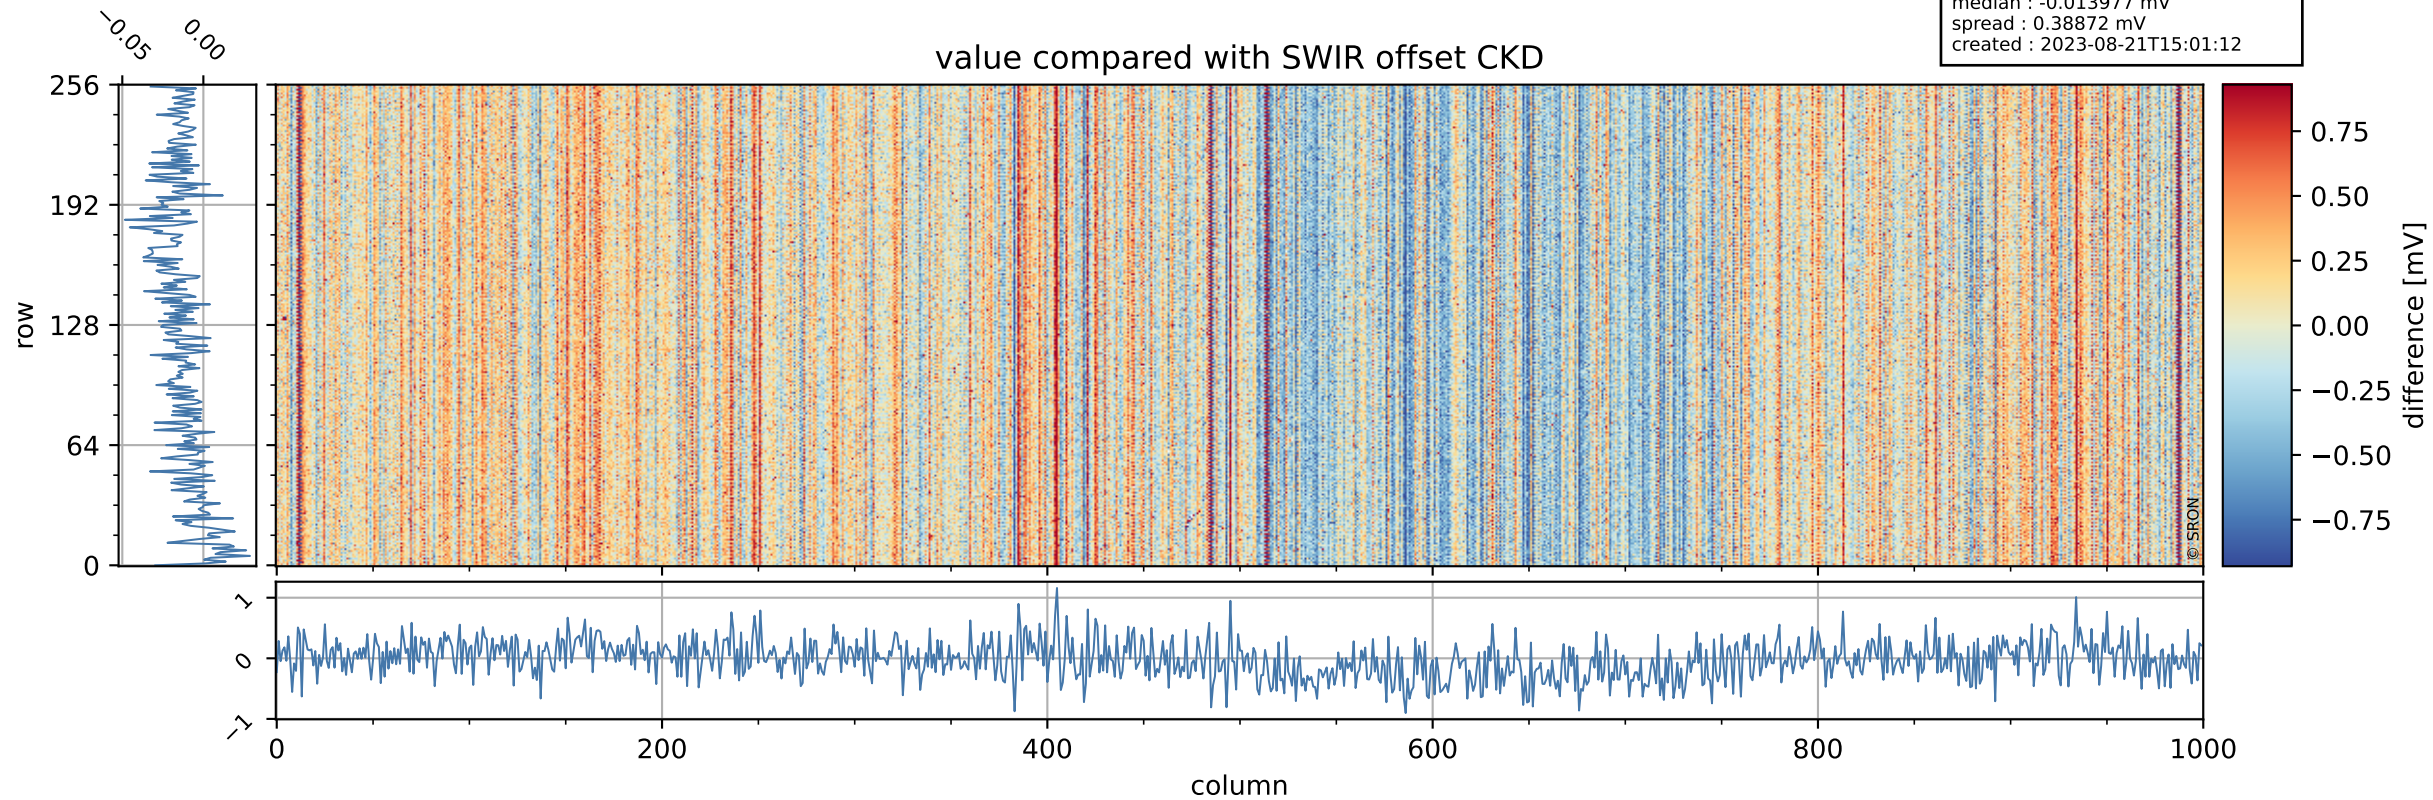

## value detector map

# Tropomi SWIR offset (official)

orbits : 19 in [19417, 19462]  
coverage : 2021-07-13 / 2021-07-16  
median : 30.94  $\mu\text{V}$   
spread : 15.227  $\mu\text{V}$   
created : 2023-08-21T15:01:12

# Tropomi SWIR offset (official)

orbits : 19 in [19417, 19462]  
coverage : 2021-07-13 / 2021-07-16  
median : -0.013977 mV  
spread : 0.38872 mV  
created : 2023-08-21T15:01:12

value compared with SWIR offset CKD

# Tropomi SWIR offset (official) ground-tracks of Sentinel-5P

orbits : 19 in [19417, 19462]  
coverage : 2021-07-13 / 2021-07-16  
created : 2023-08-21T15:01:13