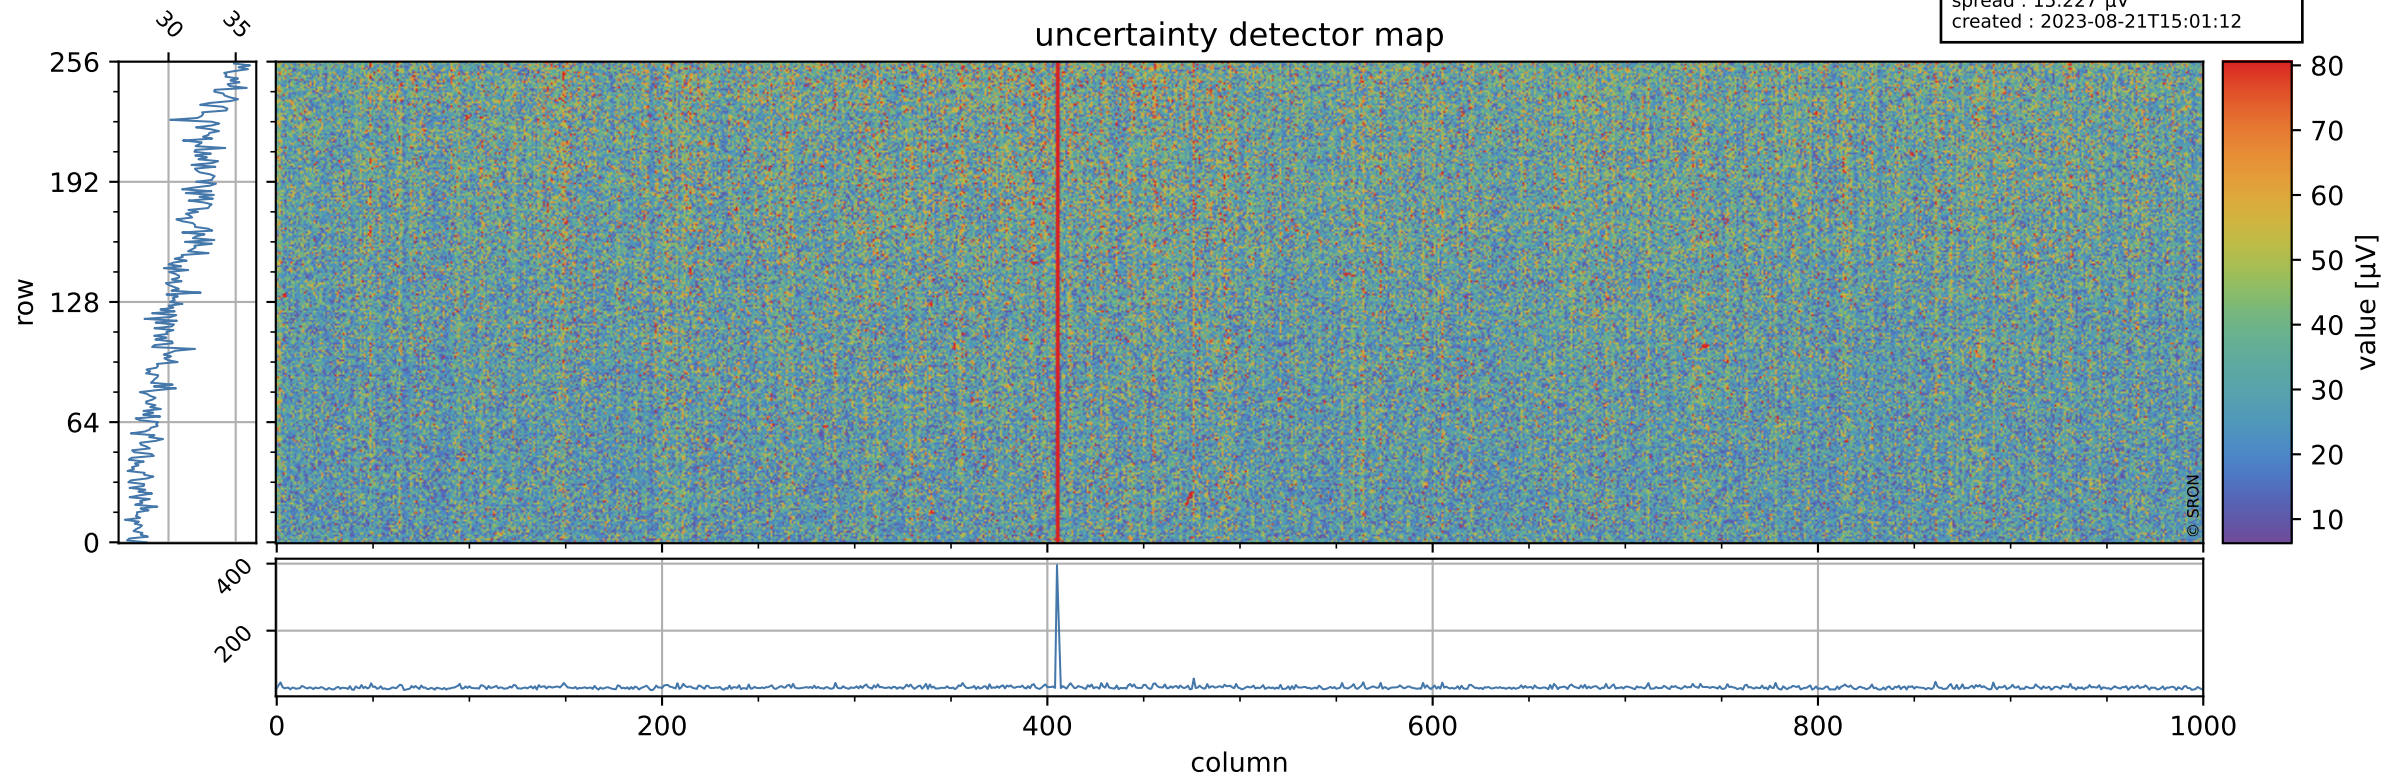

# Tropomi SWIR offset (official)

orbits : 19 in [19417, 19462]  
coverage : 2021-07-13 / 2021-07-16  
median : 0.526 V  
spread : 0.035911 V  
created : 2023-08-21T15:01:11

## value detector map

# Tropomi SWIR offset (official)

orbits : 19 in [19417, 19462]  
coverage : 2021-07-13 / 2021-07-16  
median : 30.94  $\mu\text{V}$   
spread : 15.227  $\mu\text{V}$   
created : 2023-08-21T15:01:12

# Tropomi SWIR offset (official) ground-tracks of Sentinel-5P

orbits : 19 in [19417, 19462]  
coverage : 2021-07-13 / 2021-07-16  
created : 2023-08-21T15:01:13