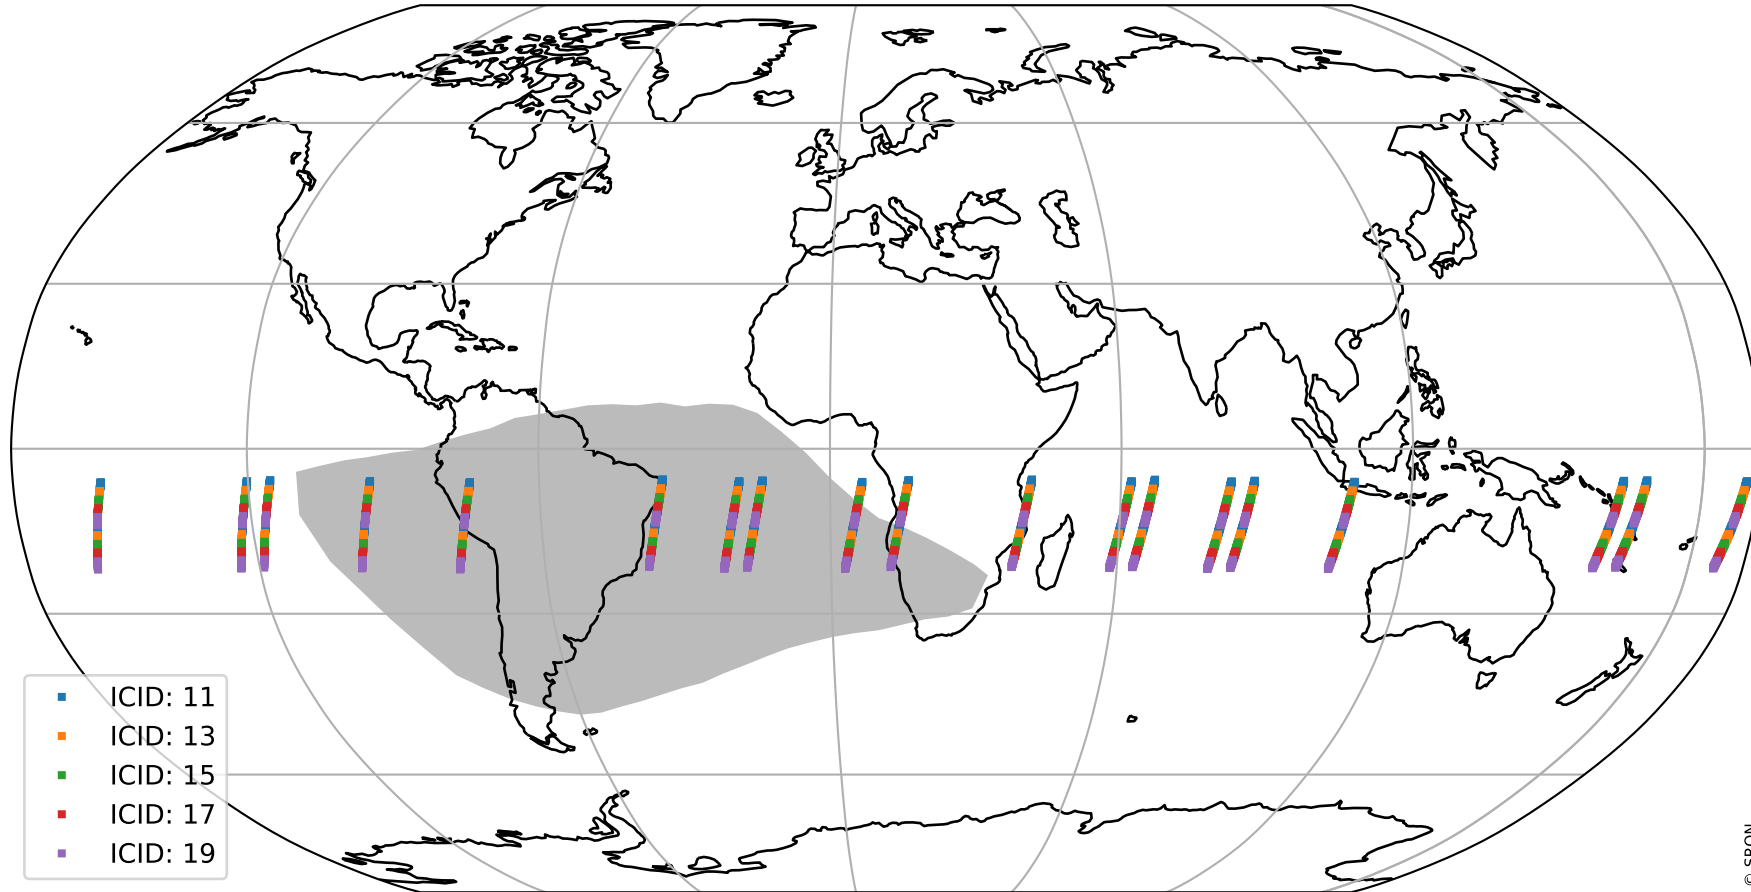

# Tropomi SWIR offset (official)

orbits : 19 in [19417, 19462]  
coverage : 2021-07-13 / 2021-07-16  
median : 30.94  $\mu\text{V}$   
spread : 15.227  $\mu\text{V}$   
created : 2023-08-21T15:01:12

# Tropomi SWIR offset (official)

orbits : 19 in [19417, 19462]  
coverage : 2021-07-13 / 2021-07-16  
median : -0.013977 mV  
spread : 0.38872 mV  
created : 2023-08-21T15:01:12

value compared with SWIR offset CKD

# Tropomi SWIR offset (official) ground-tracks of Sentinel-5P

orbits : 19 in [19417, 19462]  
coverage : 2021-07-13 / 2021-07-16  
created : 2023-08-21T15:01:13

# Tropomi SWIR offset (official)

orbits : [2827, 19462]  
coverage : 2018-04-30 / 2021-07-16  
created : 2023-08-21T15:01:13