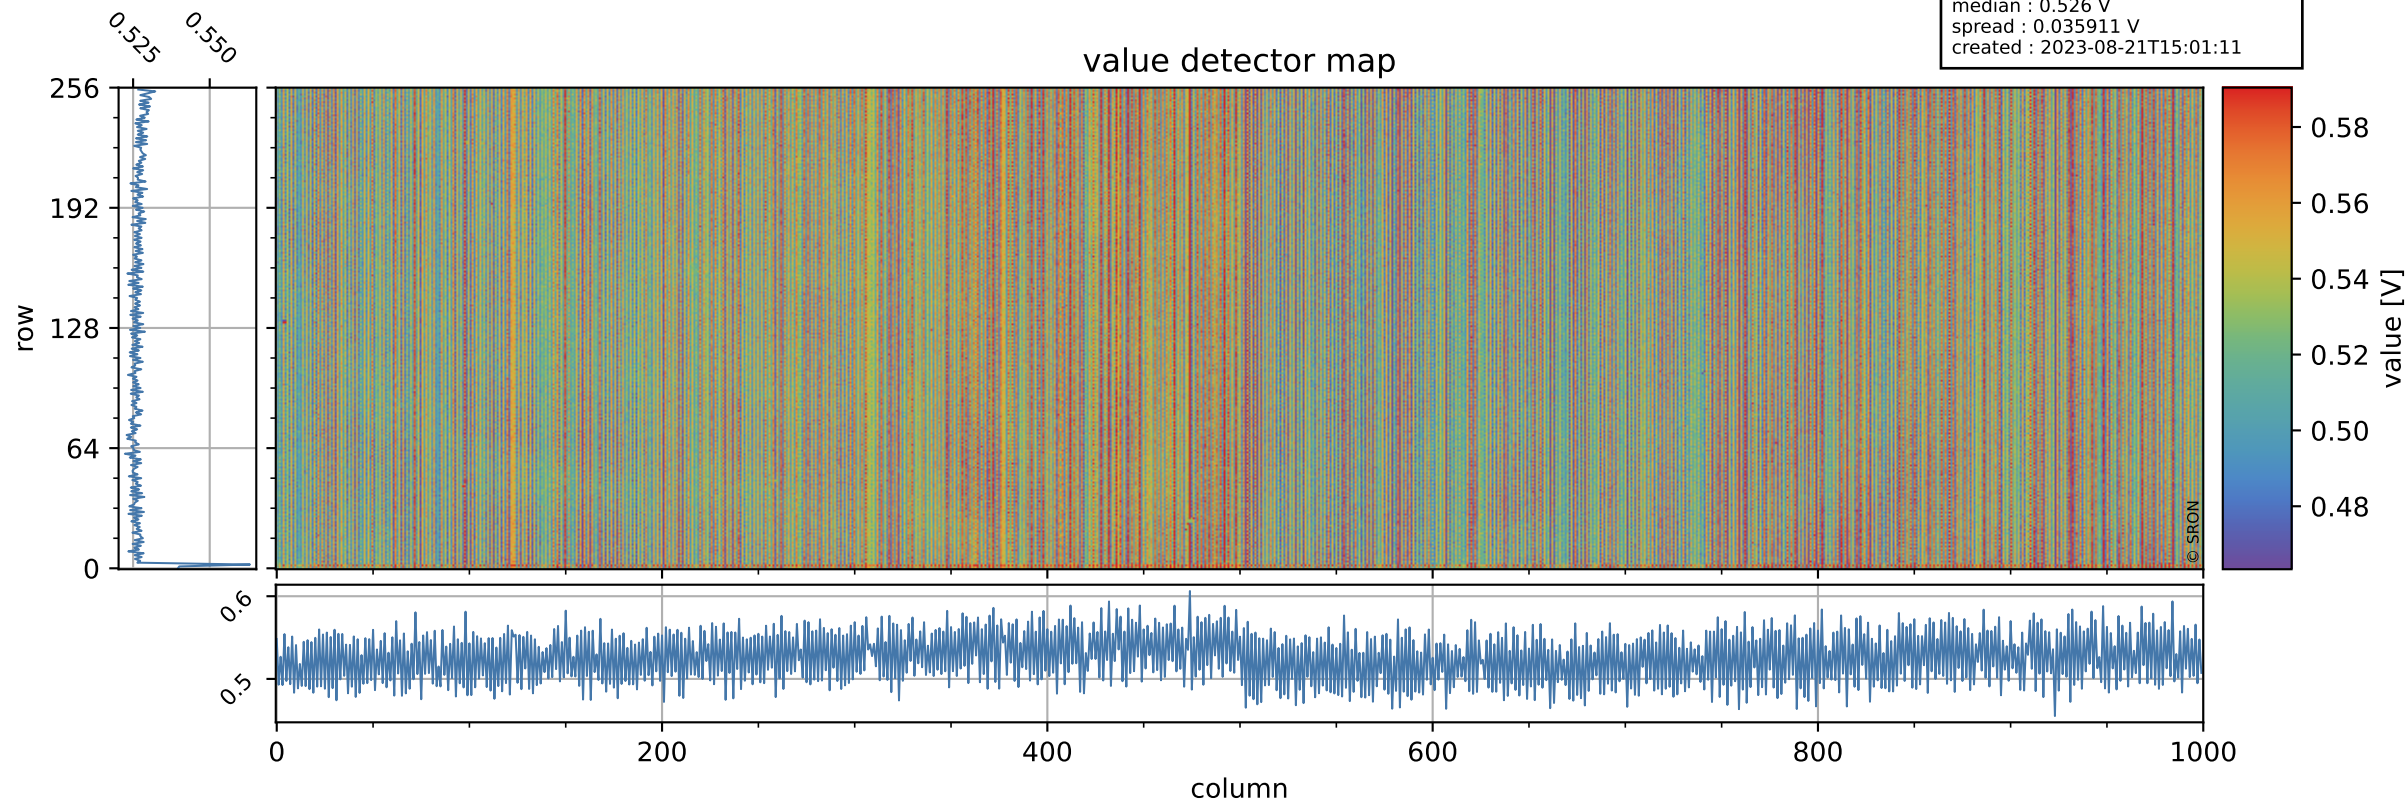

# Tropomi SWIR offset (official)

orbits : 19 in [19417, 19462]  
coverage : 2021-07-13 / 2021-07-16  
median : 0.526 V  
spread : 0.035911 V  
created : 2023-08-21T15:01:11

## value detector map

# Tropomi SWIR offset (official)

orbits : 19 in [19417, 19462]  
coverage : 2021-07-13 / 2021-07-16  
median : 30.94  $\mu\text{V}$   
spread : 15.227  $\mu\text{V}$   
created : 2023-08-21T15:01:12

# Tropomi SWIR offset (official) ground-tracks of Sentinel-5P

orbits : 19 in [19417, 19462]  
coverage : 2021-07-13 / 2021-07-16  
created : 2023-08-21T15:01:13