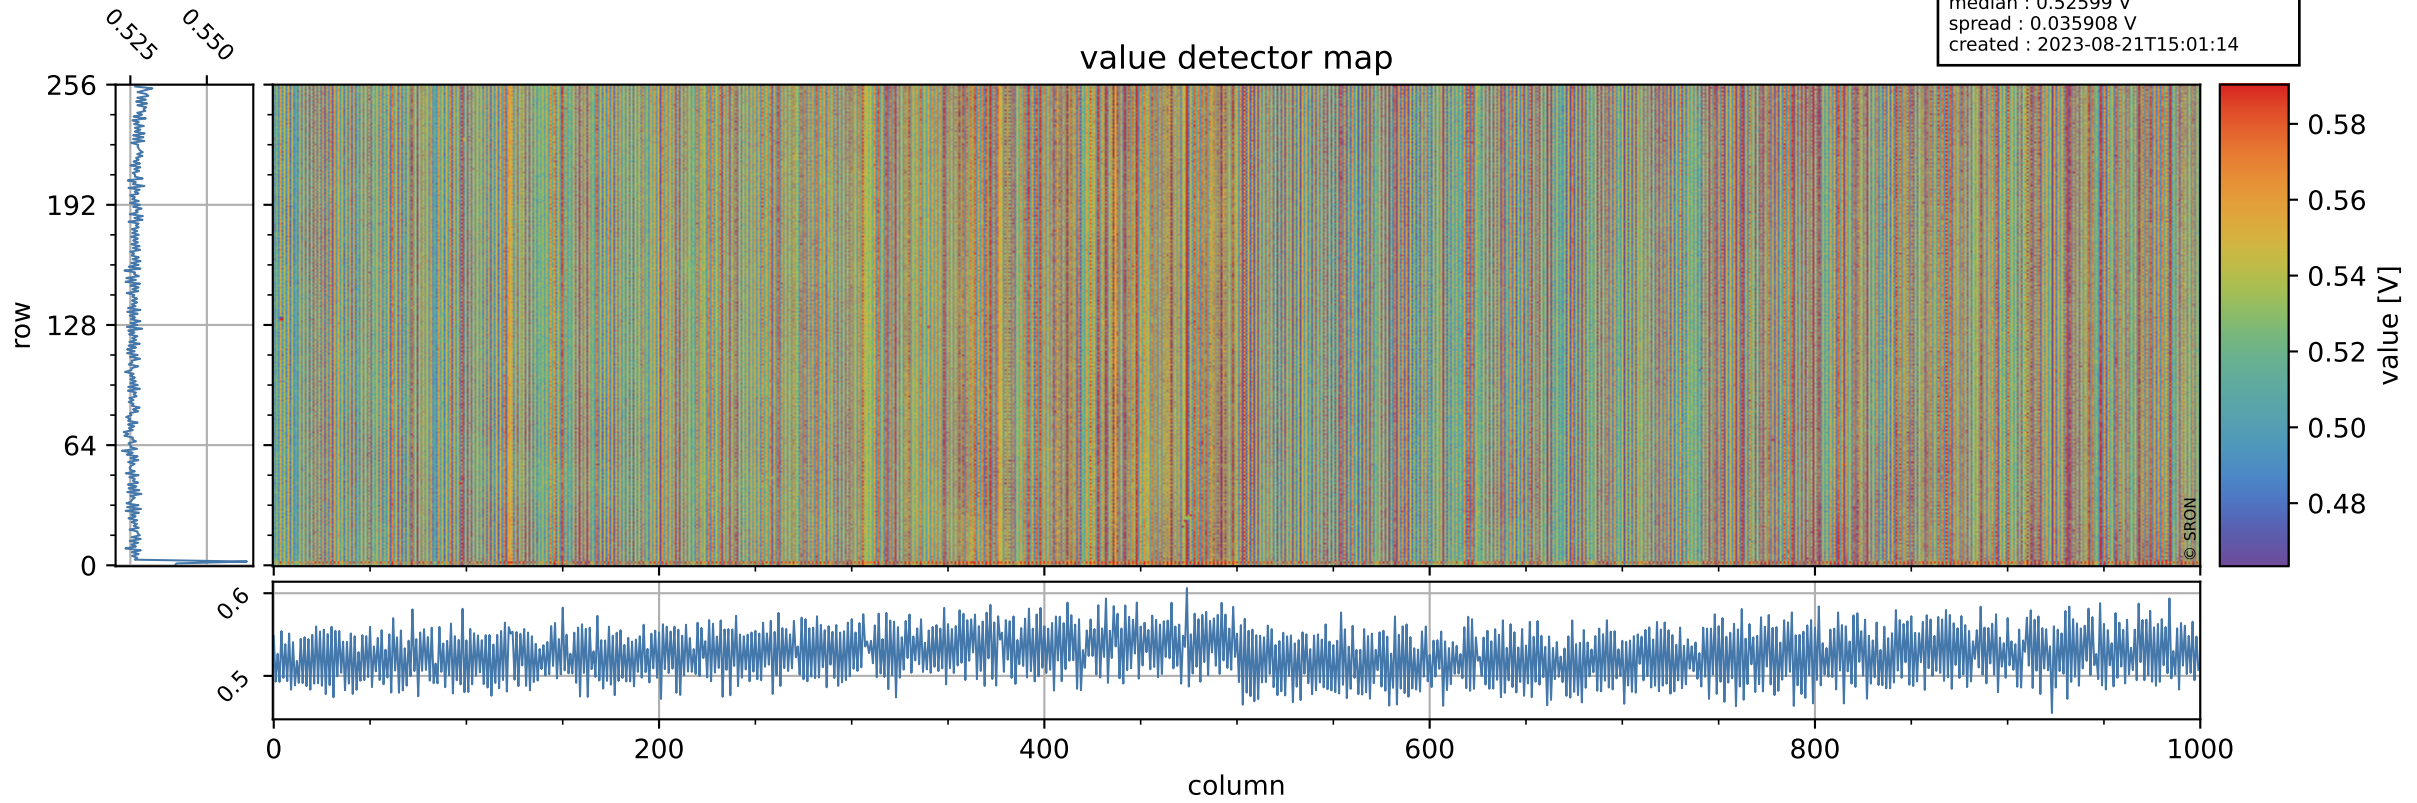

# Tropomi SWIR offset (official)

orbits : 20 in [19432, 19477]  
coverage : 2021-07-14 / 2021-07-17  
median : 0.52599 V  
spread : 0.035908 V  
created : 2023-08-21T15:01:14

## value detector map

# Tropomi SWIR offset (official)

orbits : 20 in [19432, 19477]  
coverage : 2021-07-14 / 2021-07-17  
median : 30.354  $\mu\text{V}$   
spread : 14.998  $\mu\text{V}$   
created : 2023-08-21T15:01:15

# Tropomi SWIR offset (official) ground-tracks of Sentinel-5P

orbits : 20 in [19432, 19477]  
coverage : 2021-07-14 / 2021-07-17  
created : 2023-08-21T15:01:16