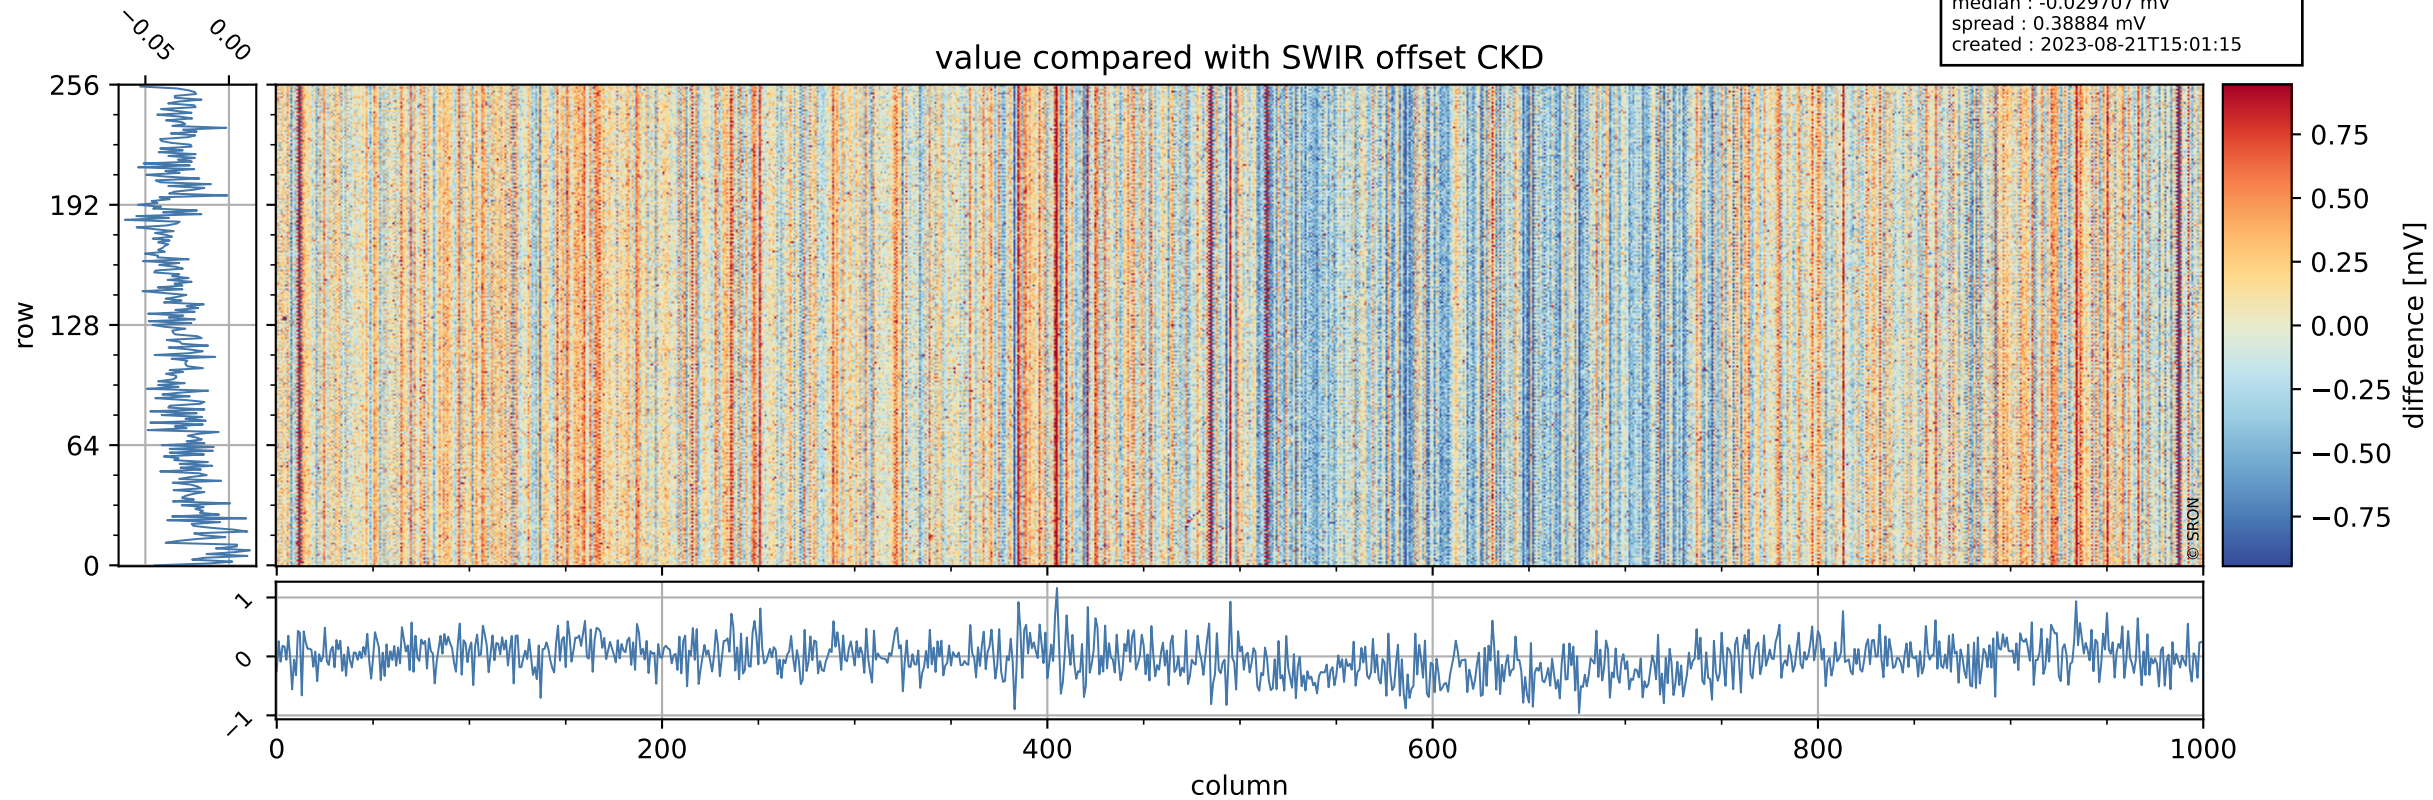

## value detector map

# Tropomi SWIR offset (official)

orbits : 20 in [19432, 19477]  
coverage : 2021-07-14 / 2021-07-17  
median : 30.354  $\mu\text{V}$   
spread : 14.998  $\mu\text{V}$   
created : 2023-08-21T15:01:15

# Tropomi SWIR offset (official)

orbits : 20 in [19432, 19477]  
coverage : 2021-07-14 / 2021-07-17  
median : -0.029707 mV  
spread : 0.38884 mV  
created : 2023-08-21T15:01:15

value compared with SWIR offset CKD

# Tropomi SWIR offset (official) ground-tracks of Sentinel-5P

orbits : 20 in [19432, 19477]  
coverage : 2021-07-14 / 2021-07-17  
created : 2023-08-21T15:01:16