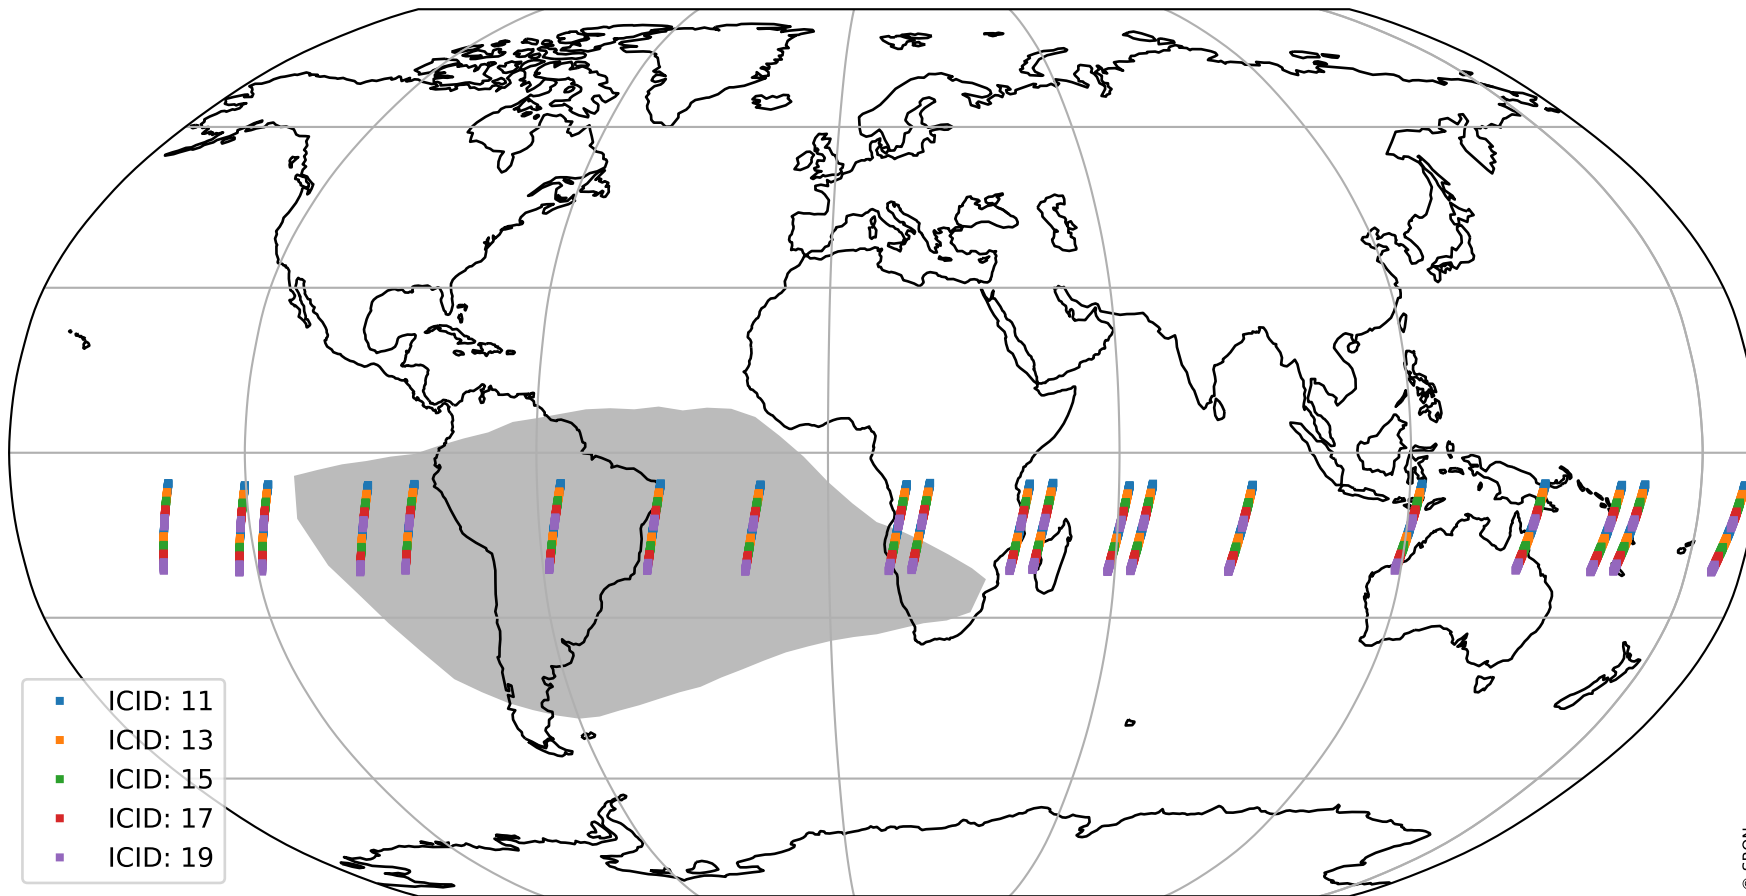

# Tropomi SWIR offset (official)

orbits : 20 in [19432, 19477]  
coverage : 2021-07-14 / 2021-07-17  
median : 30.354  $\mu\text{V}$   
spread : 14.998  $\mu\text{V}$   
created : 2023-08-21T15:01:15

# Tropomi SWIR offset (official)

orbits : 20 in [19432, 19477]  
coverage : 2021-07-14 / 2021-07-17  
median : -0.029707 mV  
spread : 0.38884 mV  
created : 2023-08-21T15:01:15

value compared with SWIR offset CKD

# Tropomi SWIR offset (official) ground-tracks of Sentinel-5P

orbits : 20 in [19432, 19477]  
coverage : 2021-07-14 / 2021-07-17  
created : 2023-08-21T15:01:16

# Tropomi SWIR offset (official)

orbits : [2827, 19477]  
coverage : 2018-04-30 / 2021-07-17  
created : 2023-08-21T15:01:16