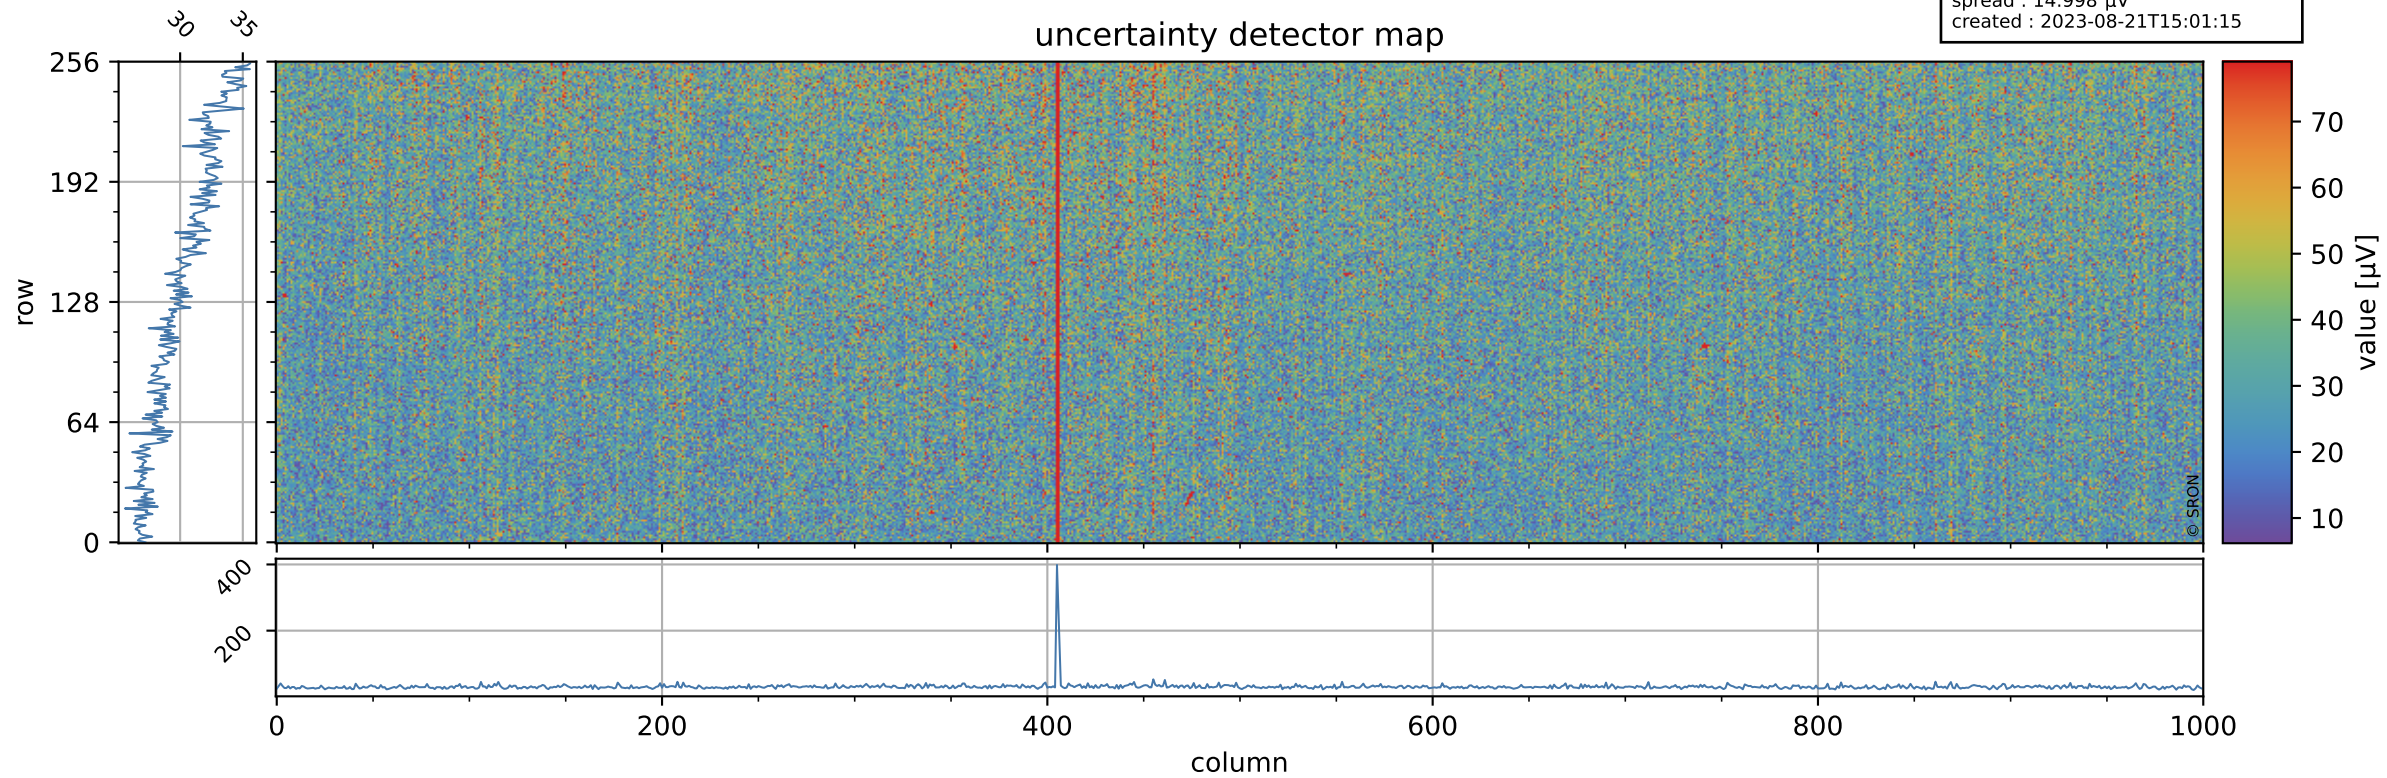

# Tropomi SWIR offset (official)

orbits : 20 in [19432, 19477]  
coverage : 2021-07-14 / 2021-07-17  
median : 0.52599 V  
spread : 0.035908 V  
created : 2023-08-21T15:01:14

## value detector map

# Tropomi SWIR offset (official)

orbits : 20 in [19432, 19477]  
coverage : 2021-07-14 / 2021-07-17  
median : 30.354  $\mu\text{V}$   
spread : 14.998  $\mu\text{V}$   
created : 2023-08-21T15:01:15

# Tropomi SWIR offset (official) ground-tracks of Sentinel-5P

orbits : 20 in [19432, 19477]  
coverage : 2021-07-14 / 2021-07-17  
created : 2023-08-21T15:01:16