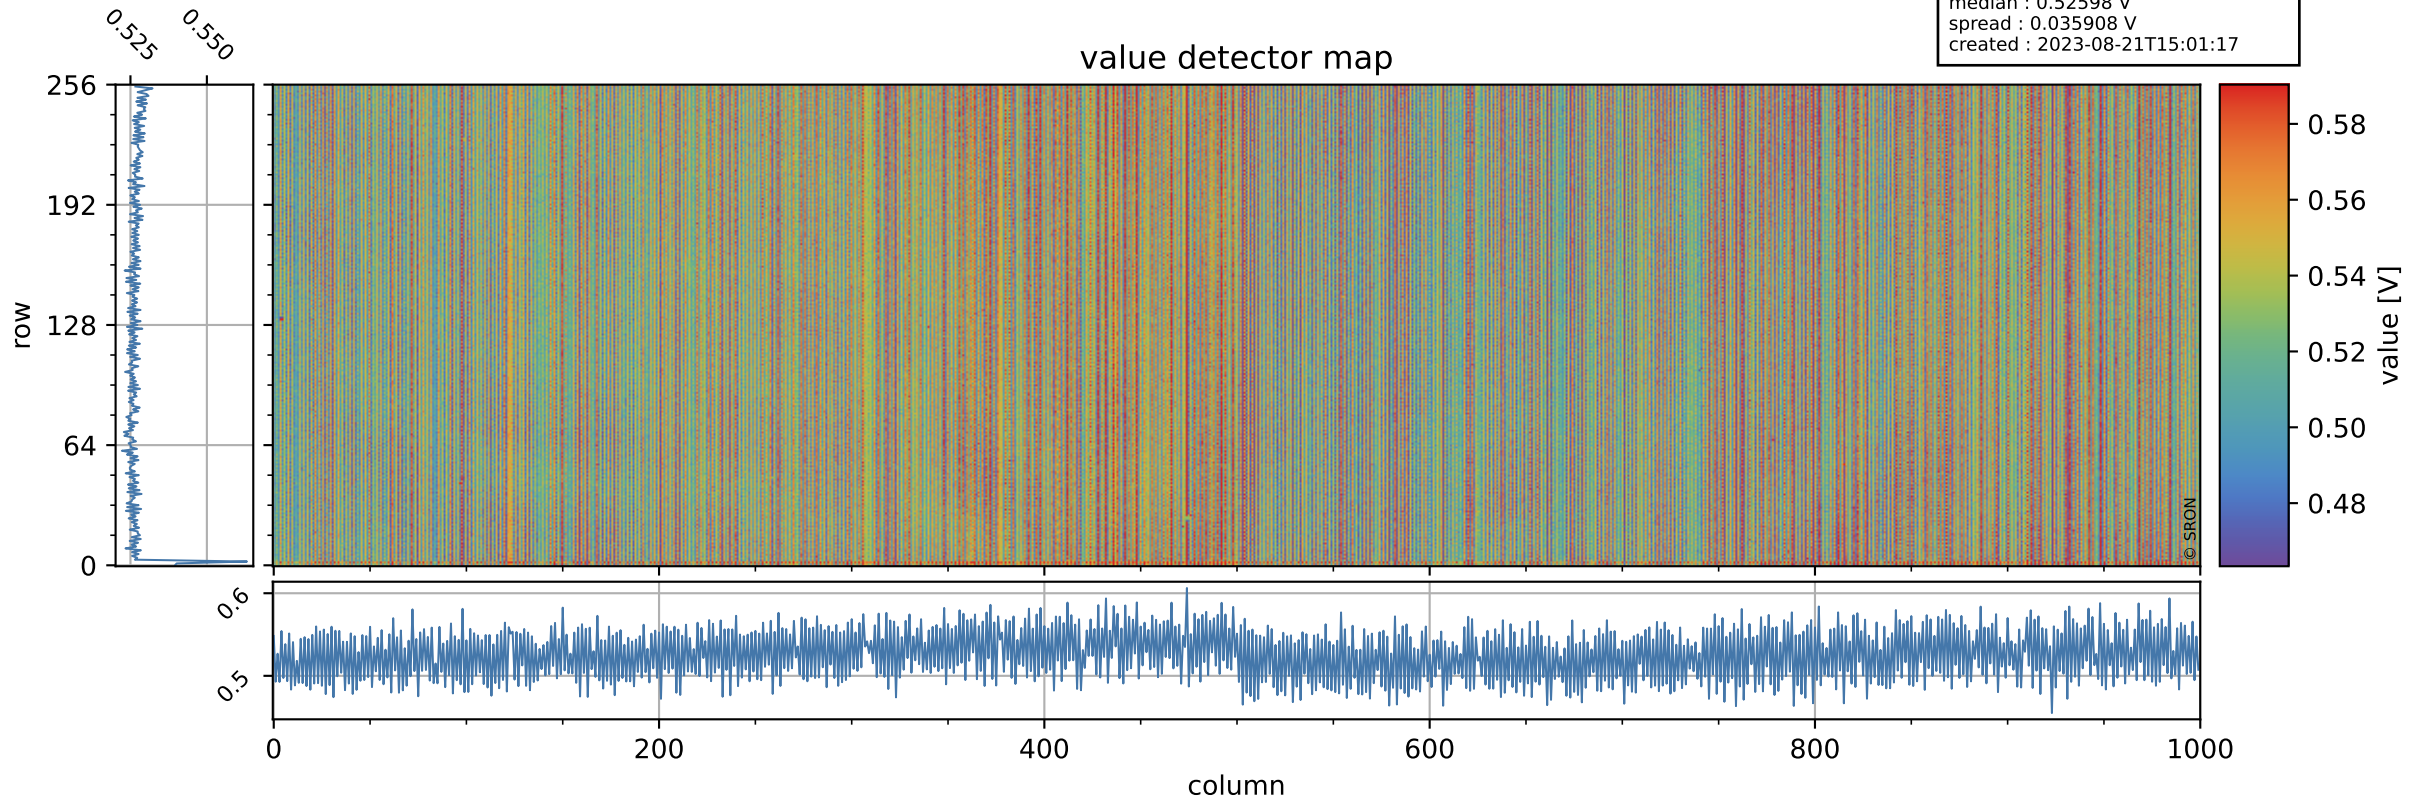

Tropomi SWIR offset (official)

orbits : 19 in [19447, 19492]
coverage : 2021-07-15 / 2021-07-18
median : 0.52598 V
spread : 0.035908 V
created : 2023-08-21T15:01:17

value detector map

Tropomi SWIR offset (official)

orbits : 19 in [19447, 19492]
coverage : 2021-07-15 / 2021-07-18
median : 31.595 μV
spread : 15.541 μV
created : 2023-08-21T15:01:18

Tropomi SWIR offset (official)

orbits : 19 in [19447, 19492]
coverage : 2021-07-15 / 2021-07-18
median : -0.031198 mV
spread : 0.38638 mV
created : 2023-08-21T15:01:18

value compared with SWIR offset CKD

Tropomi SWIR offset (official) ground-tracks of Sentinel-5P

orbits : 19 in [19447, 19492]
coverage : 2021-07-15 / 2021-07-18
created : 2023-08-21T15:01:19

Tropomi SWIR offset (official)

orbits : [2827, 19492]
coverage : 2018-04-30 / 2021-07-18
created : 2023-08-21T15:01:19

trend of detector median & temperatures