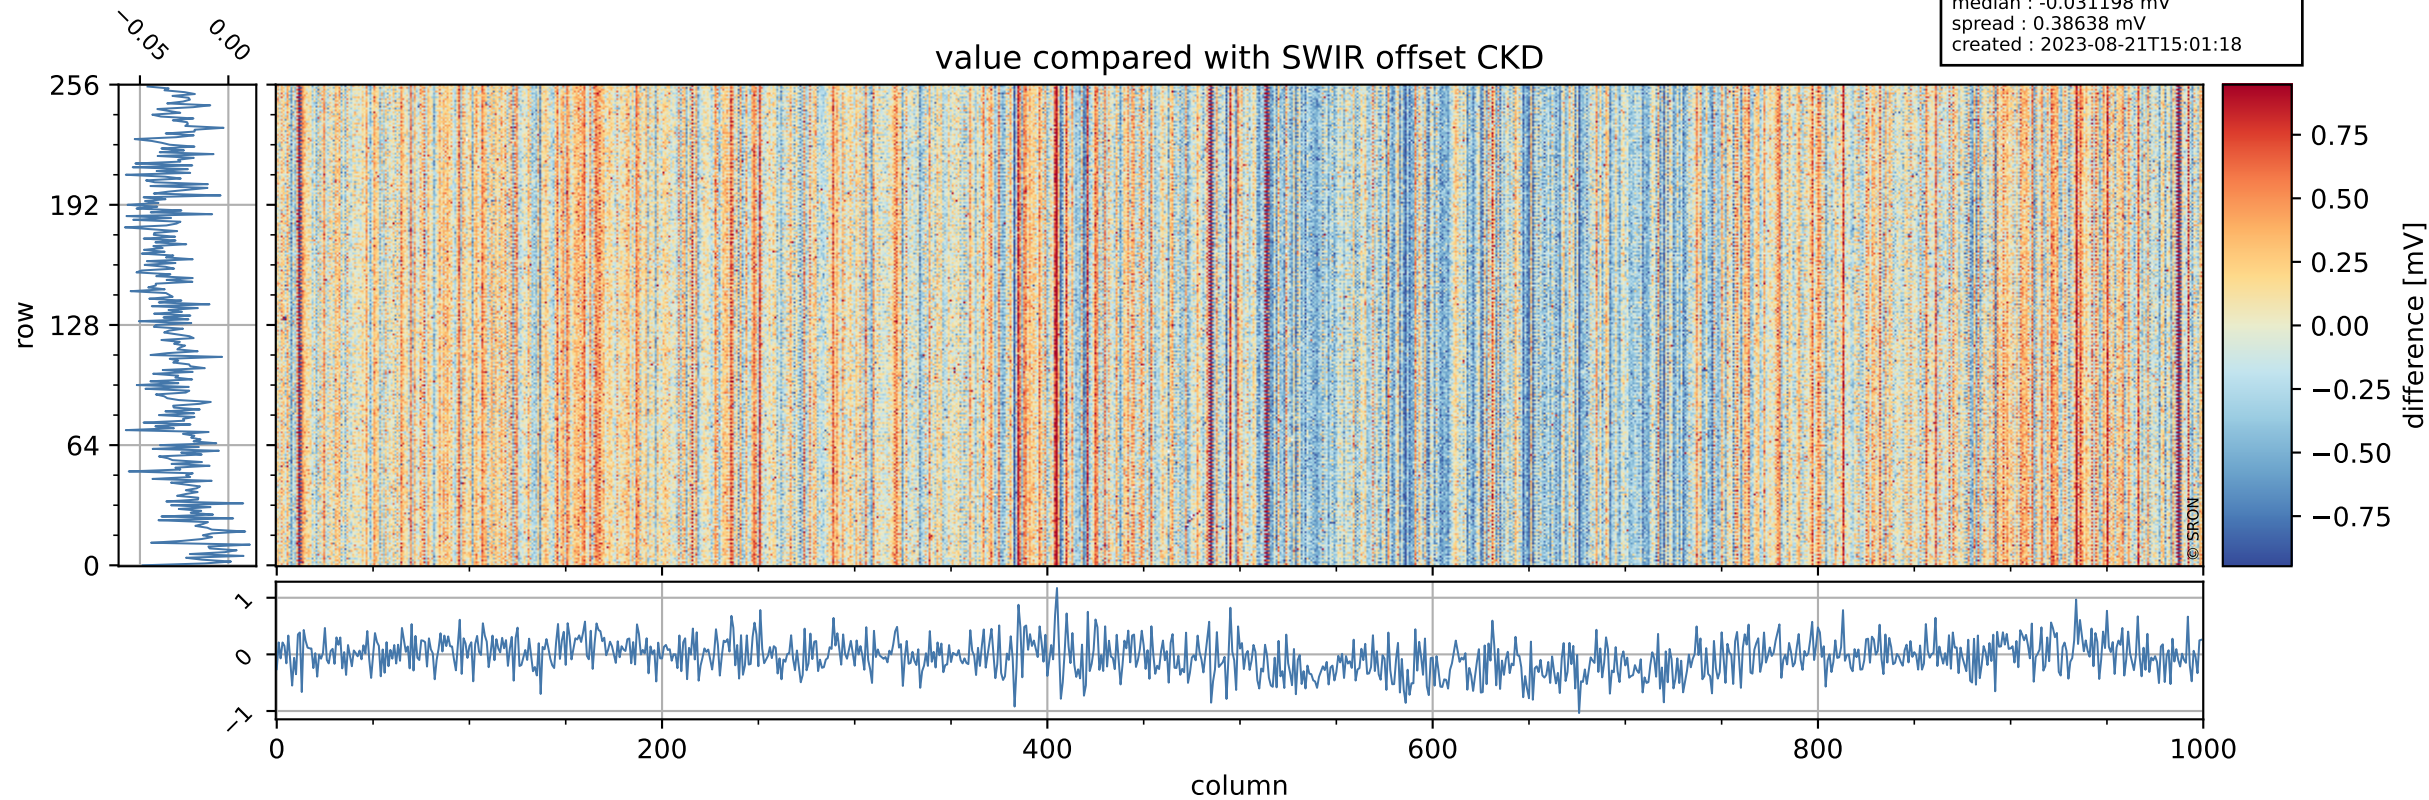

Tropomi SWIR offset (official)

orbits : 19 in [19447, 19492]
coverage : 2021-07-15 / 2021-07-18
median : 0.52598 V
spread : 0.035908 V
created : 2023-08-21T15:01:17

value detector map

Tropomi SWIR offset (official)

orbits : 19 in [19447, 19492]
coverage : 2021-07-15 / 2021-07-18
median : 31.595 μV
spread : 15.541 μV
created : 2023-08-21T15:01:18

Tropomi SWIR offset (official)

orbits : 19 in [19447, 19492]
coverage : 2021-07-15 / 2021-07-18
median : -0.031198 mV
spread : 0.38638 mV
created : 2023-08-21T15:01:18

value compared with SWIR offset CKD

Tropomi SWIR offset (official) ground-tracks of Sentinel-5P

orbits : 19 in [19447, 19492]
coverage : 2021-07-15 / 2021-07-18
created : 2023-08-21T15:01:19

Tropomi SWIR offset (official)

orbits : [2827, 19492]
coverage : 2018-04-30 / 2021-07-18
created : 2023-08-21T15:01:19

trend of detector median & temperatures