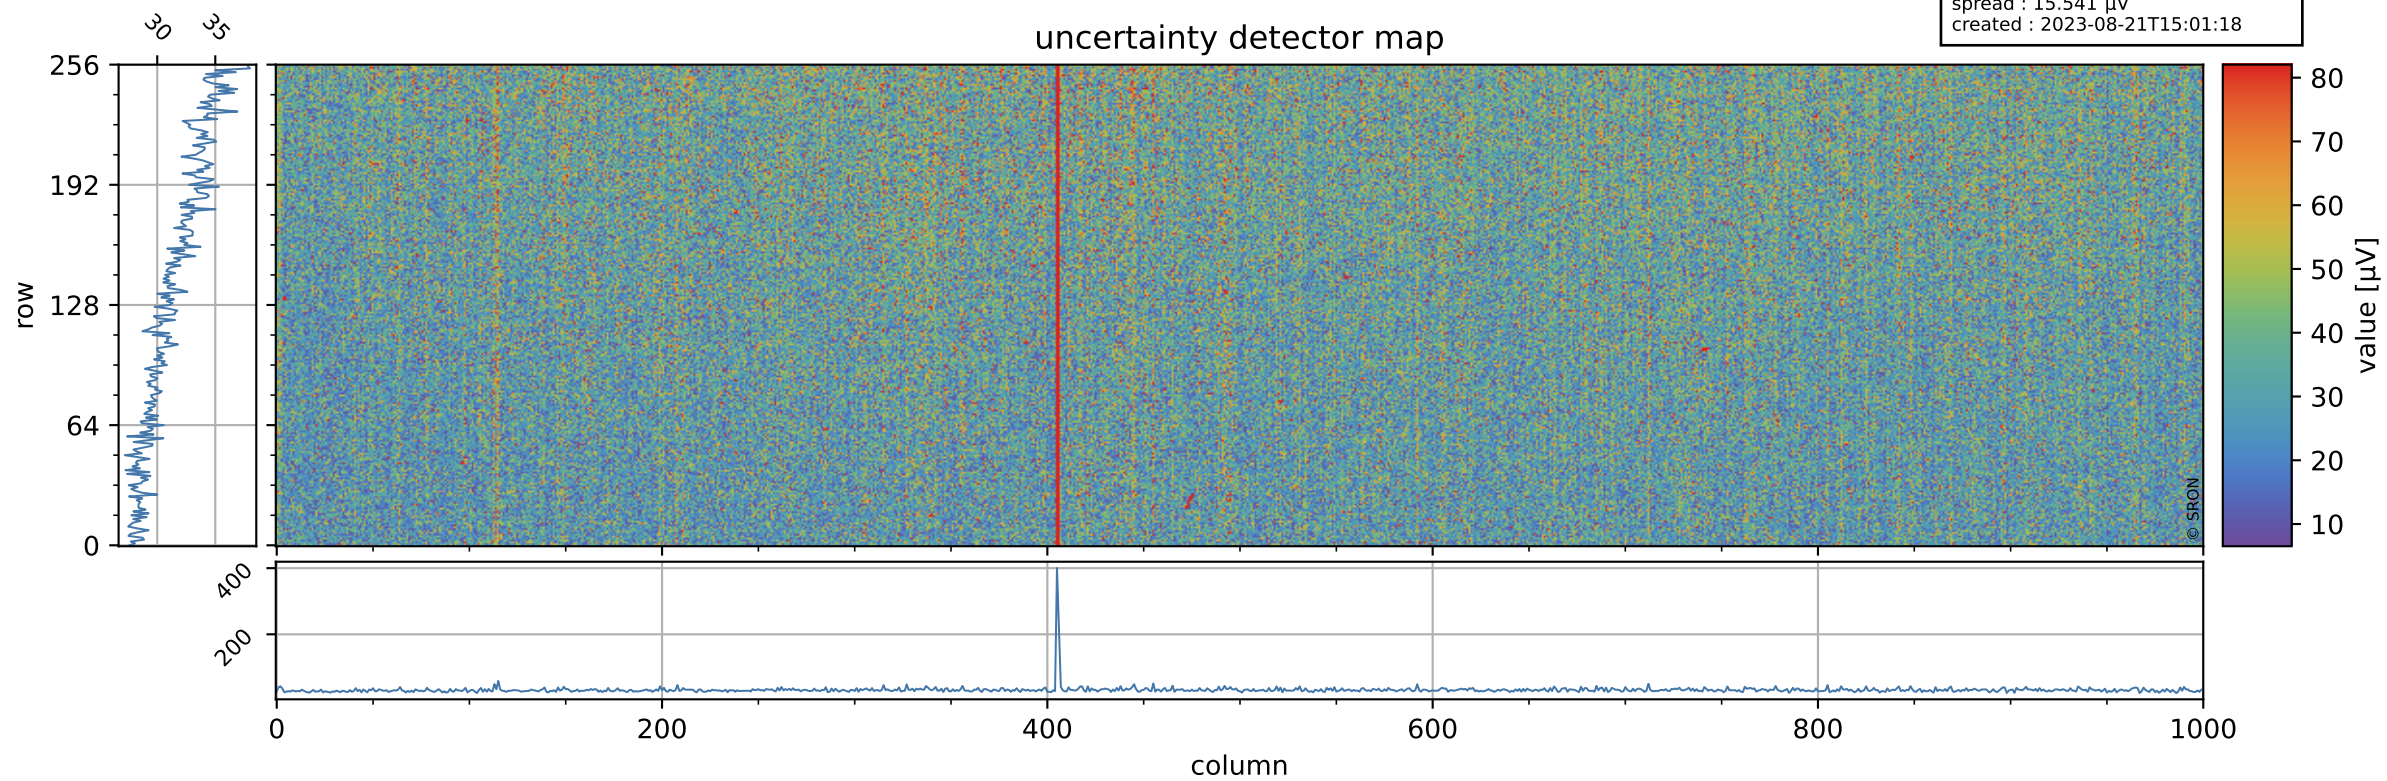

Tropomi SWIR offset (official)

orbits : 19 in [19447, 19492]
coverage : 2021-07-15 / 2021-07-18
median : 0.52598 V
spread : 0.035908 V
created : 2023-08-21T15:01:17

value detector map

Tropomi SWIR offset (official)

orbits : 19 in [19447, 19492]
coverage : 2021-07-15 / 2021-07-18
median : 31.595 μV
spread : 15.541 μV
created : 2023-08-21T15:01:18

Tropomi SWIR offset (official)

orbits : 19 in [19447, 19492]
coverage : 2021-07-15 / 2021-07-18
median : -0.031198 mV
spread : 0.38638 mV
created : 2023-08-21T15:01:18

value compared with SWIR offset CKD

Tropomi SWIR offset (official) ground-tracks of Sentinel-5P

orbits : 19 in [19447, 19492]
coverage : 2021-07-15 / 2021-07-18
created : 2023-08-21T15:01:19

Tropomi SWIR offset (official)

orbits : [2827, 19492]
coverage : 2018-04-30 / 2021-07-18
created : 2023-08-21T15:01:19

trend of detector median & temperatures