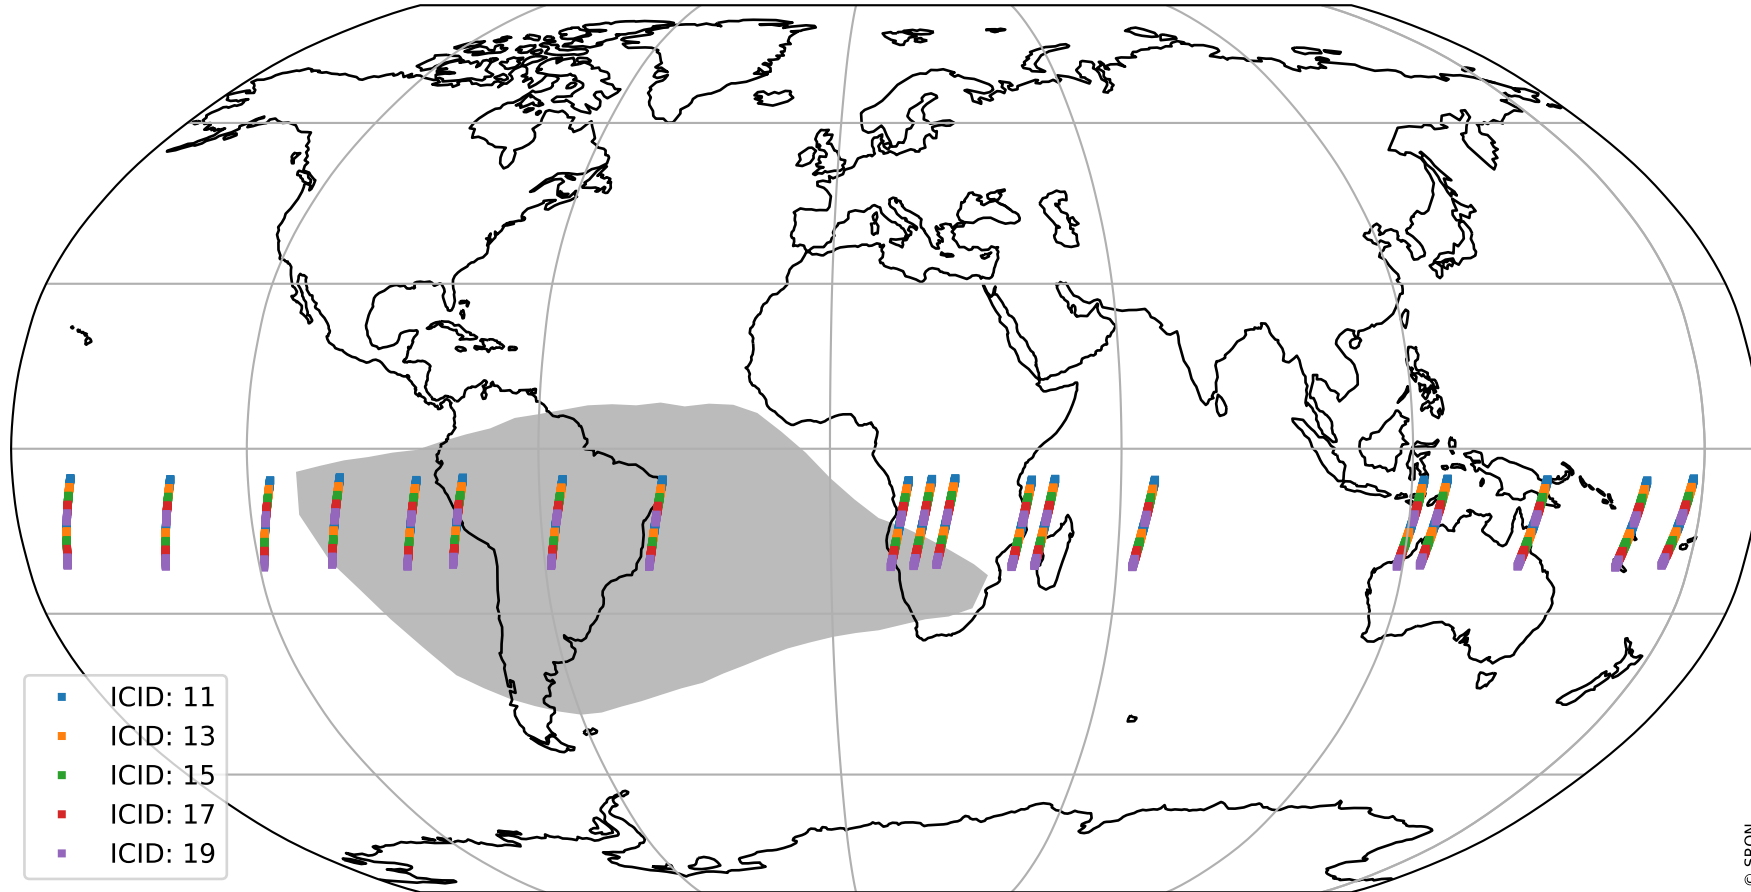

Tropomi SWIR offset (official)

orbits : 19 in [19447, 19492]
coverage : 2021-07-15 / 2021-07-18
median : 0.52598 V
spread : 0.035908 V
created : 2023-08-21T15:01:17

value detector map

Tropomi SWIR offset (official)

orbits : 19 in [19447, 19492]
coverage : 2021-07-15 / 2021-07-18
median : 31.595 μV
spread : 15.541 μV
created : 2023-08-21T15:01:18

Tropomi SWIR offset (official)

orbits : 19 in [19447, 19492]
coverage : 2021-07-15 / 2021-07-18
median : -0.031198 mV
spread : 0.38638 mV
created : 2023-08-21T15:01:18

value compared with SWIR offset CKD

Tropomi SWIR offset (official) ground-tracks of Sentinel-5P

orbits : 19 in [19447, 19492]
coverage : 2021-07-15 / 2021-07-18
created : 2023-08-21T15:01:19

Tropomi SWIR offset (official)

orbits : [2827, 19492]
coverage : 2018-04-30 / 2021-07-18
created : 2023-08-21T15:01:19

trend of detector median & temperatures