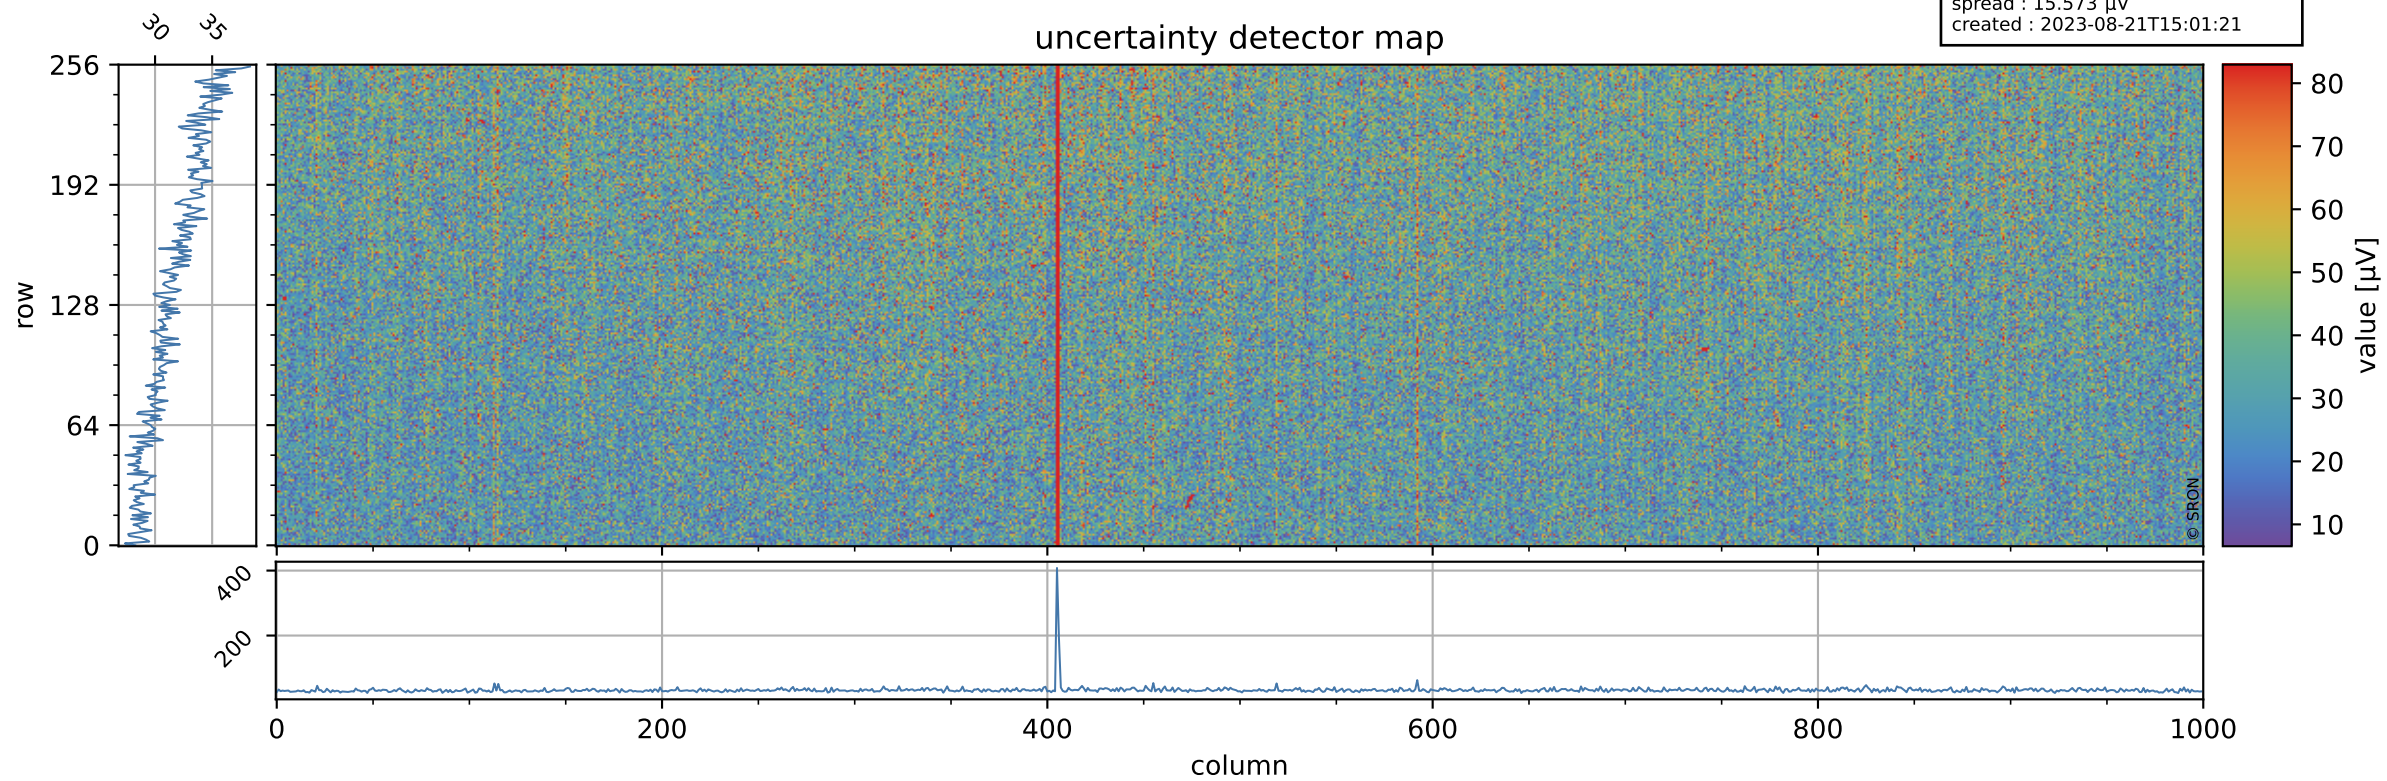

Tropomi SWIR offset (official)

orbits : 20 in [19462, 19507]
coverage : 2021-07-16 / 2021-07-19
median : 0.52599 V
spread : 0.03591 V
created : 2023-08-21T15:01:21

value detector map

Tropomi SWIR offset (official)

orbits : 20 in [19462, 19507]
coverage : 2021-07-16 / 2021-07-19
median : 31.805 μV
spread : 15.573 μV
created : 2023-08-21T15:01:21

Tropomi SWIR offset (official)

orbits : 20 in [19462, 19507]
coverage : 2021-07-16 / 2021-07-19
median : -0.027405 mV
spread : 0.38788 mV
created : 2023-08-21T15:01:22

value compared with SWIR offset CKD

Tropomi SWIR offset (official) ground-tracks of Sentinel-5P

orbits : 20 in [19462, 19507]
coverage : 2021-07-16 / 2021-07-19
created : 2023-08-21T15:01:22

Tropomi SWIR offset (official)

orbits : [2827, 19507]
coverage : 2018-04-30 / 2021-07-19
created : 2023-08-21T15:01:22

trend of detector median & temperatures