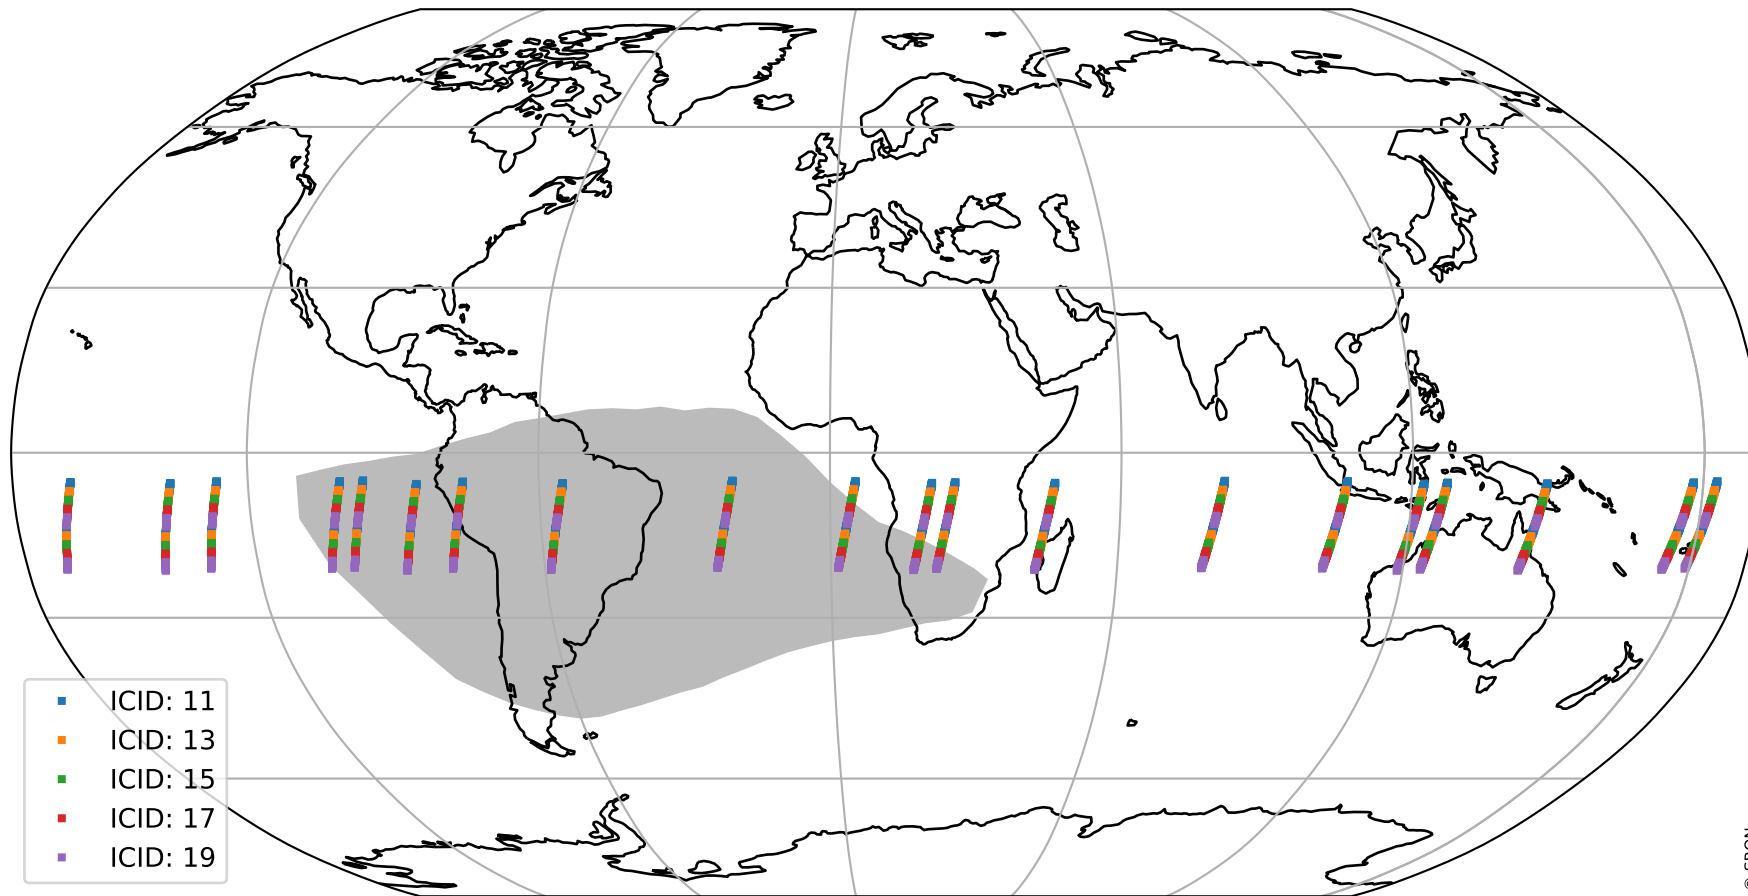

Tropomi SWIR offset (official)

orbits : 20 in [19462, 19507]
coverage : 2021-07-16 / 2021-07-19
median : 0.52599 V
spread : 0.03591 V
created : 2023-08-21T15:01:21

value detector map

Tropomi SWIR offset (official)

orbits : 20 in [19462, 19507]
coverage : 2021-07-16 / 2021-07-19
median : 31.805 μV
spread : 15.573 μV
created : 2023-08-21T15:01:21

Tropomi SWIR offset (official)

orbits : 20 in [19462, 19507]
coverage : 2021-07-16 / 2021-07-19
median : -0.027405 mV
spread : 0.38788 mV
created : 2023-08-21T15:01:22

value compared with SWIR offset CKD

Tropomi SWIR offset (official) ground-tracks of Sentinel-5P

orbits : 20 in [19462, 19507]
coverage : 2021-07-16 / 2021-07-19
created : 2023-08-21T15:01:22

Tropomi SWIR offset (official)

orbits : [2827, 19507]
coverage : 2018-04-30 / 2021-07-19
created : 2023-08-21T15:01:22

trend of detector median & temperatures