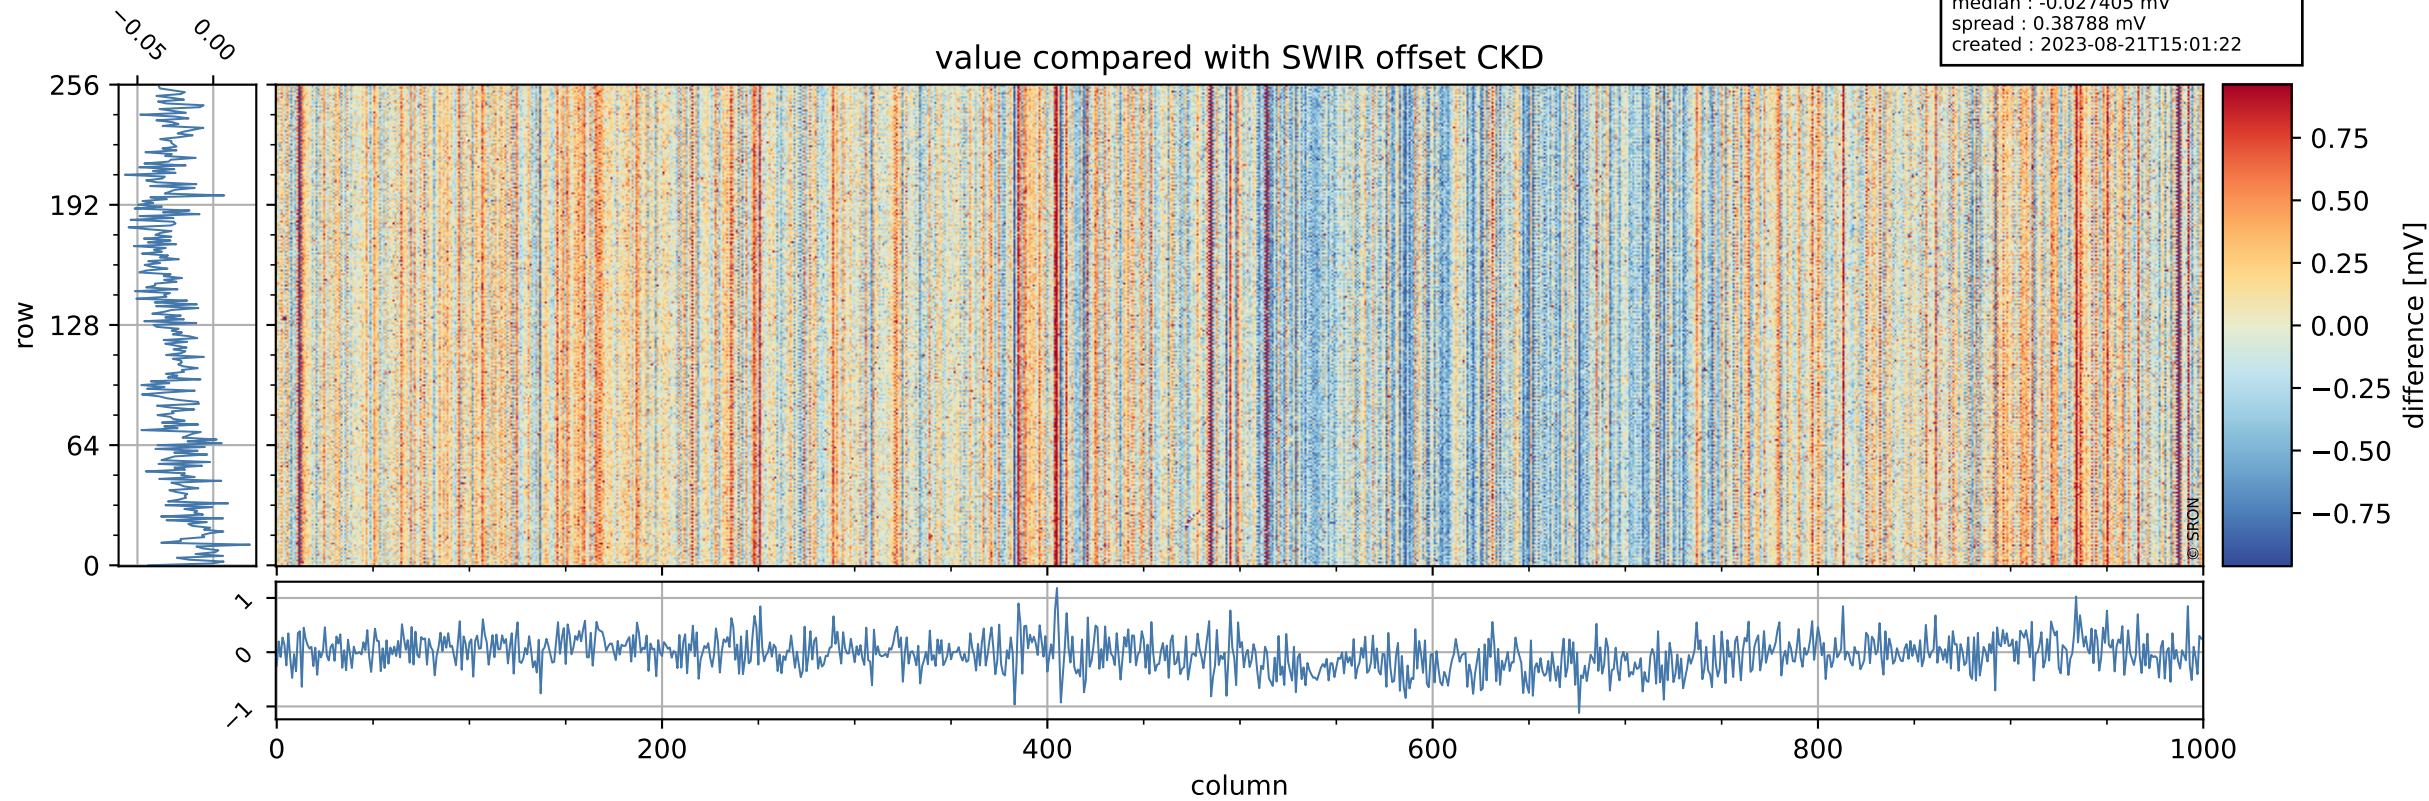

Tropomi SWIR offset (official)

orbits : 20 in [19462, 19507]
coverage : 2021-07-16 / 2021-07-19
median : 0.52599 V
spread : 0.03591 V
created : 2023-08-21T15:01:21

value detector map

Tropomi SWIR offset (official)

orbits : 20 in [19462, 19507]
coverage : 2021-07-16 / 2021-07-19
median : 31.805 μV
spread : 15.573 μV
created : 2023-08-21T15:01:21

Tropomi SWIR offset (official)

orbits : 20 in [19462, 19507]
coverage : 2021-07-16 / 2021-07-19
median : -0.027405 mV
spread : 0.38788 mV
created : 2023-08-21T15:01:22

value compared with SWIR offset CKD

Tropomi SWIR offset (official) ground-tracks of Sentinel-5P

orbits : 20 in [19462, 19507]
coverage : 2021-07-16 / 2021-07-19
created : 2023-08-21T15:01:22

Tropomi SWIR offset (official)

orbits : [2827, 19507]
coverage : 2018-04-30 / 2021-07-19
created : 2023-08-21T15:01:22

trend of detector median & temperatures