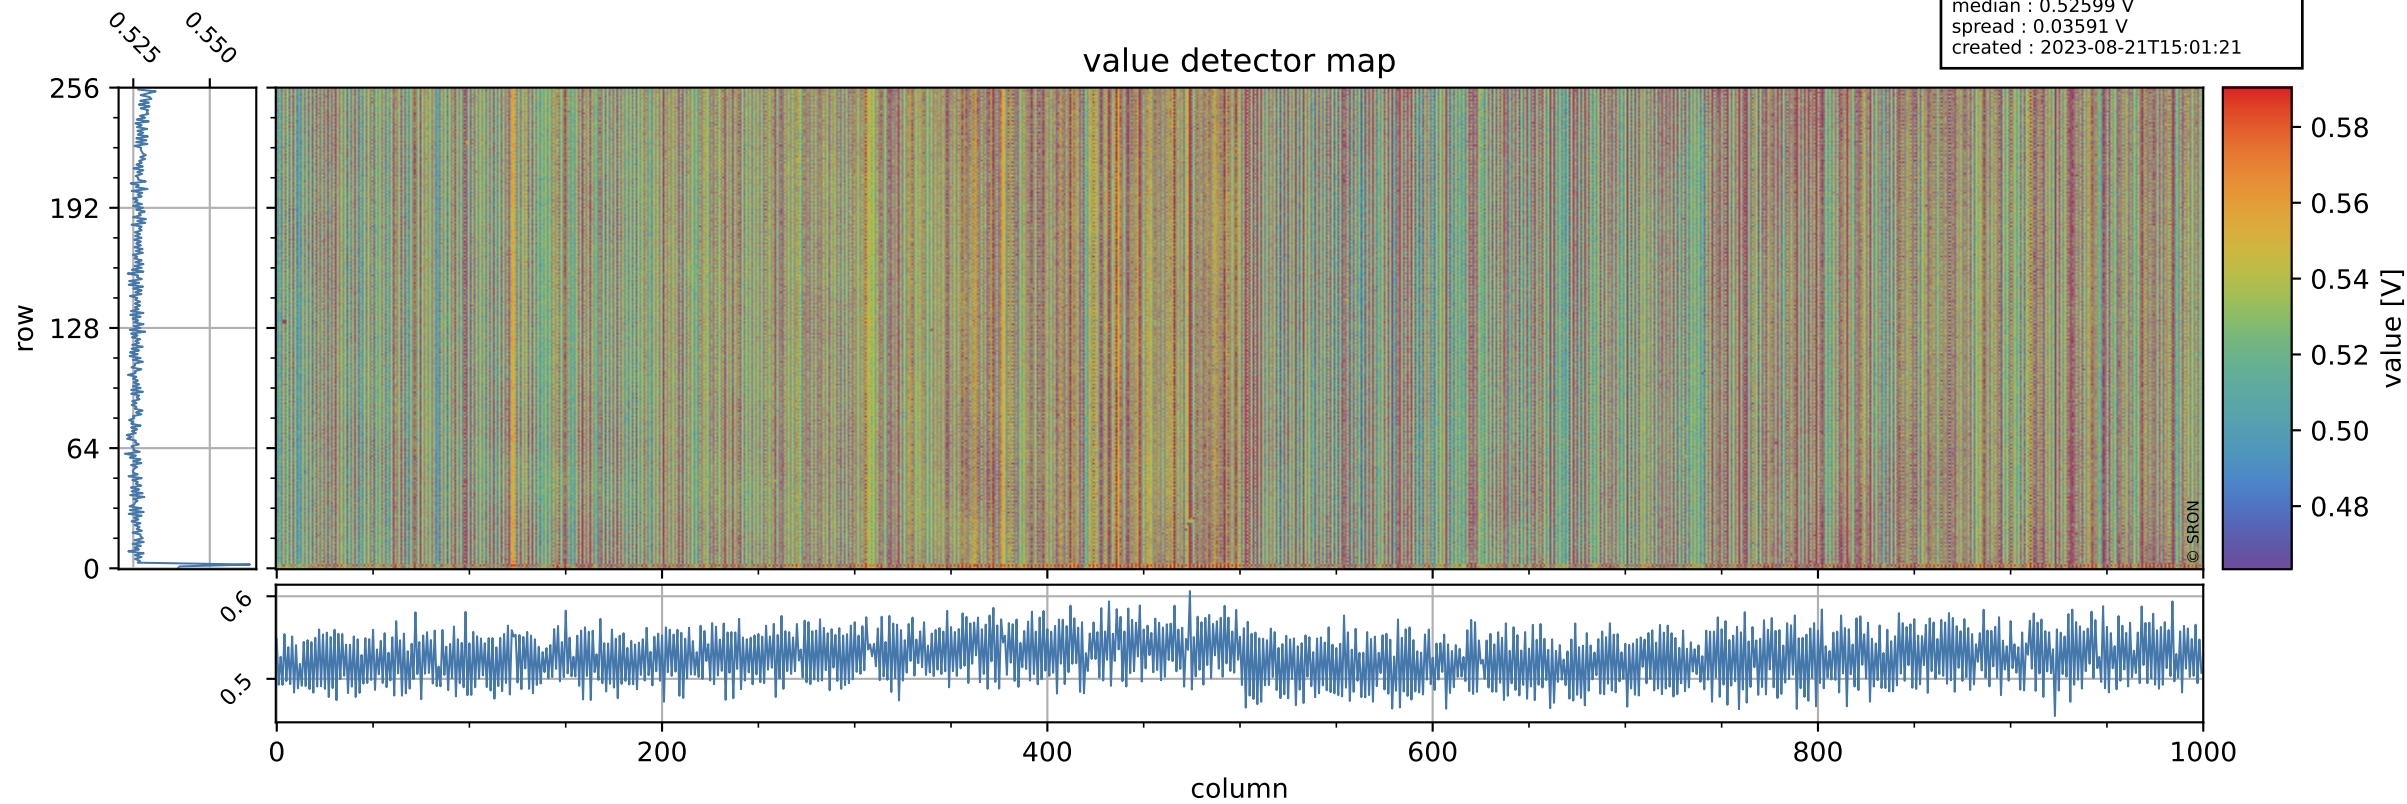

Tropomi SWIR offset (official)

orbits : 20 in [19462, 19507]
coverage : 2021-07-16 / 2021-07-19
median : 0.52599 V
spread : 0.03591 V
created : 2023-08-21T15:01:21

value detector map

Tropomi SWIR offset (official)

orbits : 20 in [19462, 19507]
coverage : 2021-07-16 / 2021-07-19
median : 31.805 μV
spread : 15.573 μV
created : 2023-08-21T15:01:21

Tropomi SWIR offset (official)

orbits : 20 in [19462, 19507]
coverage : 2021-07-16 / 2021-07-19
median : -0.027405 mV
spread : 0.38788 mV
created : 2023-08-21T15:01:22

value compared with SWIR offset CKD

Tropomi SWIR offset (official) ground-tracks of Sentinel-5P

orbits : 20 in [19462, 19507]
coverage : 2021-07-16 / 2021-07-19
created : 2023-08-21T15:01:22

Tropomi SWIR offset (official)

orbits : [2827, 19507]
coverage : 2018-04-30 / 2021-07-19
created : 2023-08-21T15:01:22

trend of detector median & temperatures