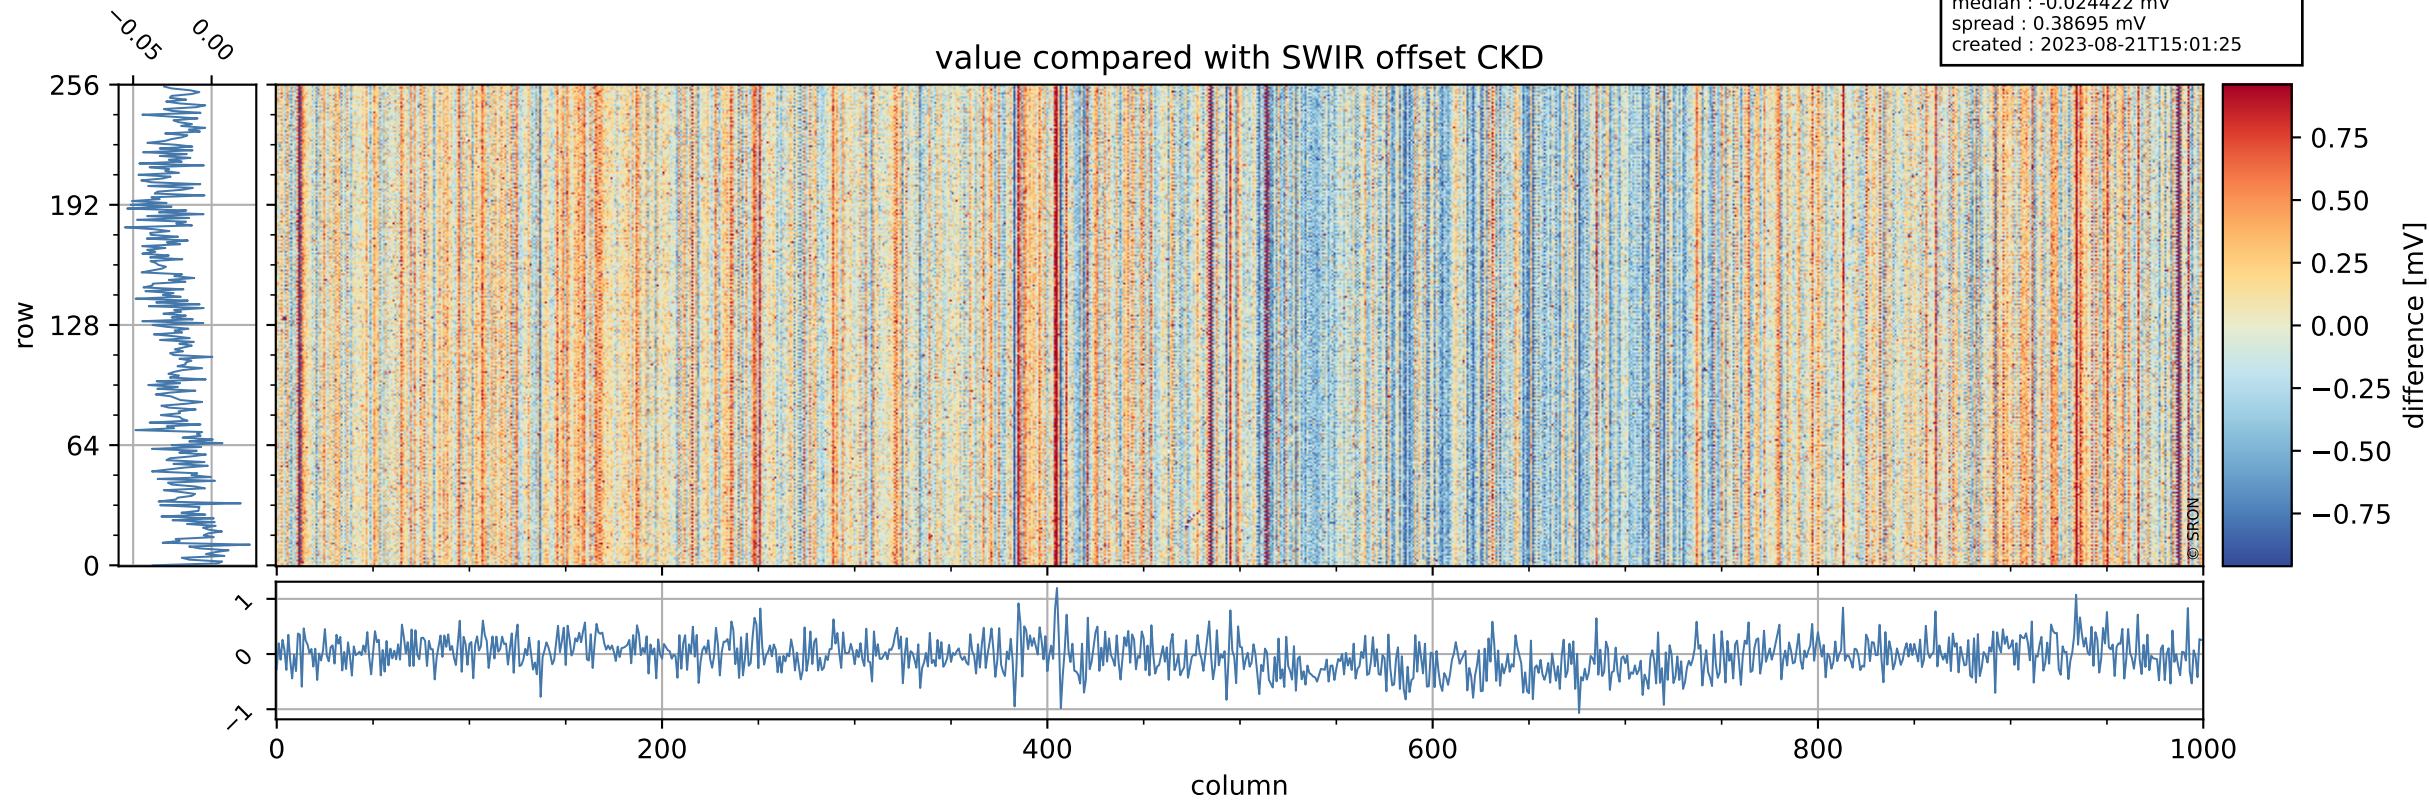

Tropomi SWIR offset (official)

orbits : 19 in [19477, 19522]
coverage : 2021-07-17 / 2021-07-20
median : 0.52599 V
spread : 0.035911 V
created : 2023-08-21T15:01:24

value detector map

Tropomi SWIR offset (official)

orbits : 19 in [19477, 19522]
coverage : 2021-07-17 / 2021-07-20
median : 31.677 μV
spread : 15.471 μV
created : 2023-08-21T15:01:24

Tropomi SWIR offset (official)

orbits : 19 in [19477, 19522]
coverage : 2021-07-17 / 2021-07-20
median : -0.024422 mV
spread : 0.38695 mV
created : 2023-08-21T15:01:25

value compared with SWIR offset CKD

Tropomi SWIR offset (official) ground-tracks of Sentinel-5P

orbits : 19 in [19477, 19522]
coverage : 2021-07-17 / 2021-07-20
created : 2023-08-21T15:01:25

Tropomi SWIR offset (official)

orbits : [2827, 19522]
coverage : 2018-04-30 / 2021-07-20
created : 2023-08-21T15:01:26

trend of detector median & temperatures