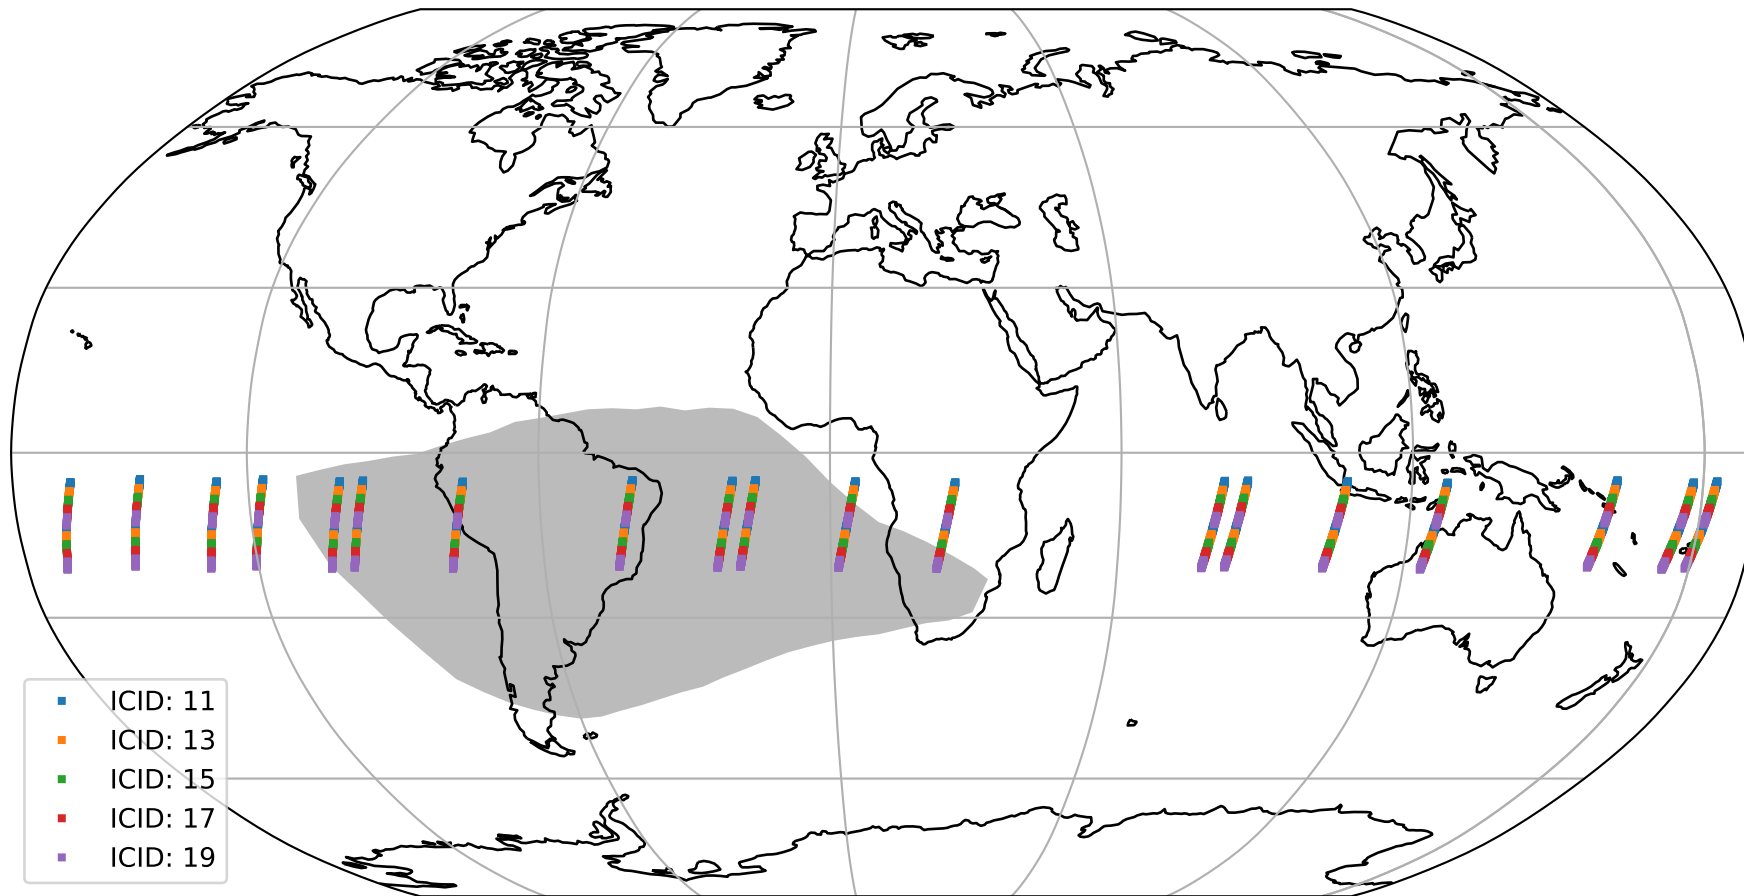

Tropomi SWIR offset (official)

orbits : 19 in [19477, 19522]
coverage : 2021-07-17 / 2021-07-20
median : 0.52599 V
spread : 0.035911 V
created : 2023-08-21T15:01:24

value detector map

Tropomi SWIR offset (official)

orbits : 19 in [19477, 19522]
coverage : 2021-07-17 / 2021-07-20
median : 31.677 μV
spread : 15.471 μV
created : 2023-08-21T15:01:24

Tropomi SWIR offset (official)

orbits : 19 in [19477, 19522]
coverage : 2021-07-17 / 2021-07-20
median : -0.024422 mV
spread : 0.38695 mV
created : 2023-08-21T15:01:25

value compared with SWIR offset CKD

Tropomi SWIR offset (official) ground-tracks of Sentinel-5P

orbits : 19 in [19477, 19522]
coverage : 2021-07-17 / 2021-07-20
created : 2023-08-21T15:01:25

Tropomi SWIR offset (official)

orbits : [2827, 19522]
coverage : 2018-04-30 / 2021-07-20
created : 2023-08-21T15:01:26

trend of detector median & temperatures