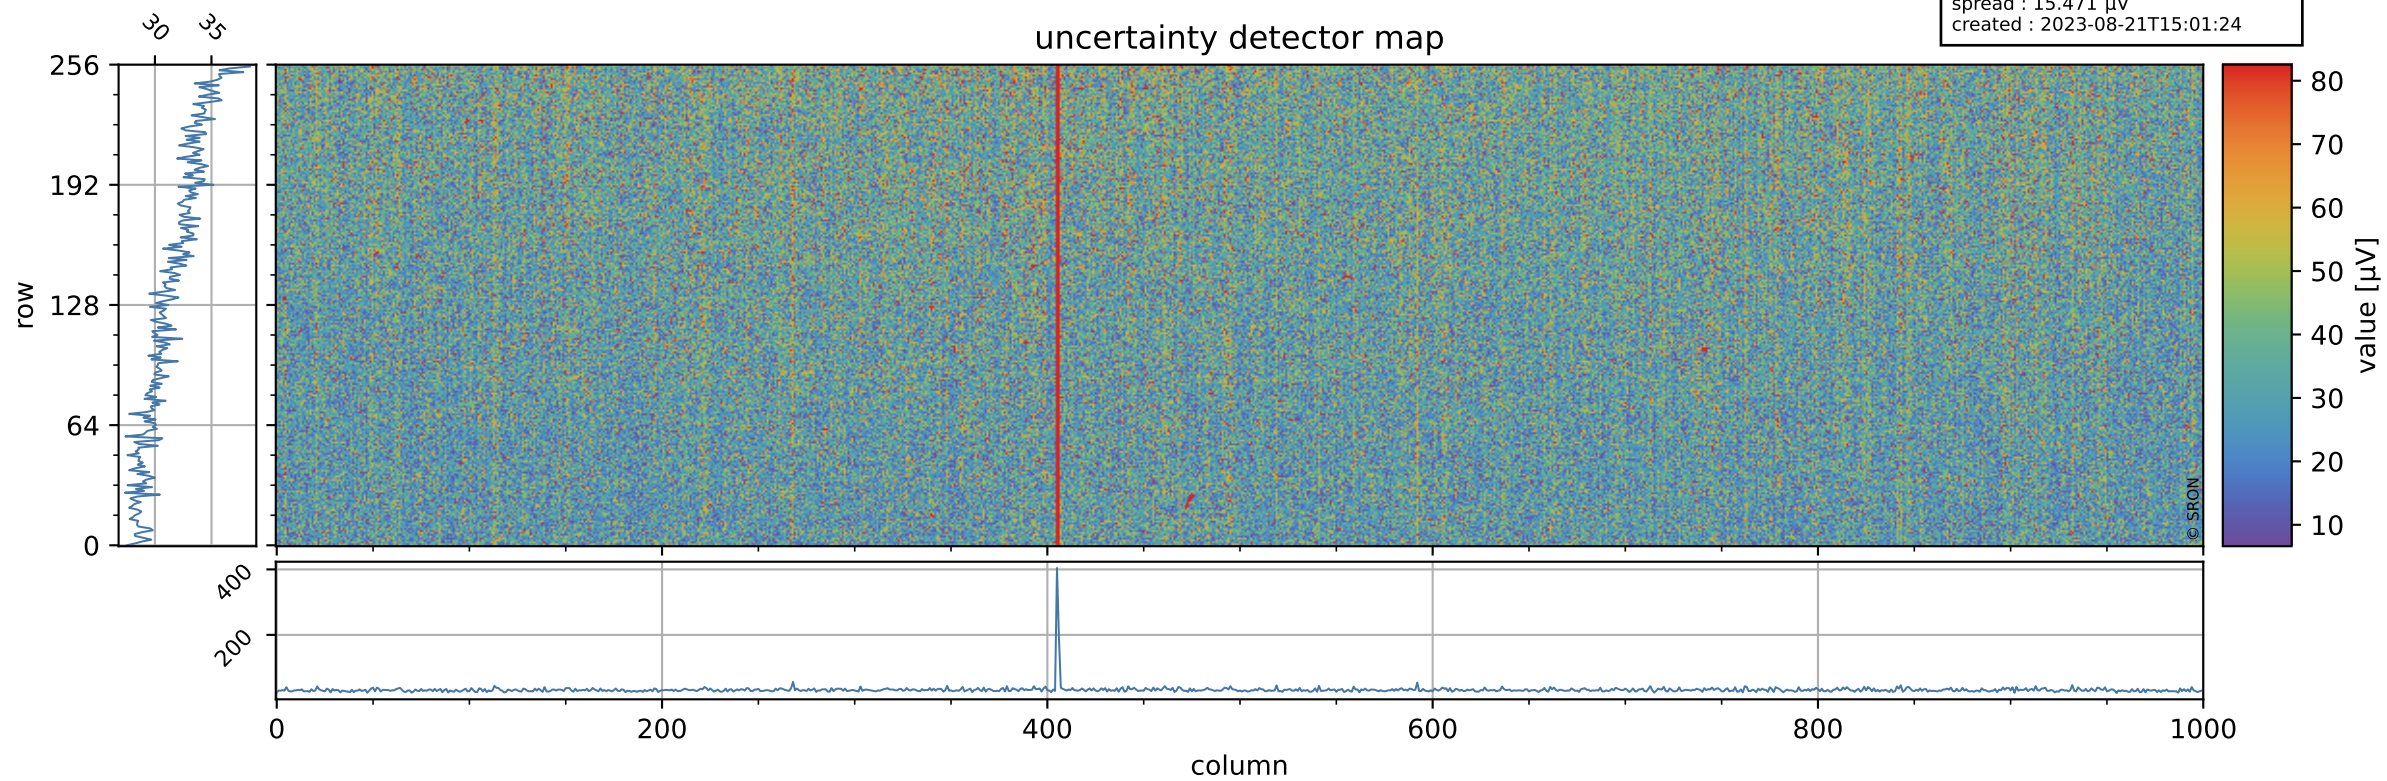

Tropomi SWIR offset (official)

orbits : 19 in [19477, 19522]
coverage : 2021-07-17 / 2021-07-20
median : 0.52599 V
spread : 0.035911 V
created : 2023-08-21T15:01:24

value detector map

Tropomi SWIR offset (official)

orbits : 19 in [19477, 19522]
coverage : 2021-07-17 / 2021-07-20
median : 31.677 μV
spread : 15.471 μV
created : 2023-08-21T15:01:24

Tropomi SWIR offset (official)

orbits : 19 in [19477, 19522]
coverage : 2021-07-17 / 2021-07-20
median : -0.024422 mV
spread : 0.38695 mV
created : 2023-08-21T15:01:25

value compared with SWIR offset CKD

Tropomi SWIR offset (official) ground-tracks of Sentinel-5P

orbits : 19 in [19477, 19522]
coverage : 2021-07-17 / 2021-07-20
created : 2023-08-21T15:01:25

Tropomi SWIR offset (official)

orbits : [2827, 19522]
coverage : 2018-04-30 / 2021-07-20
created : 2023-08-21T15:01:26

trend of detector median & temperatures