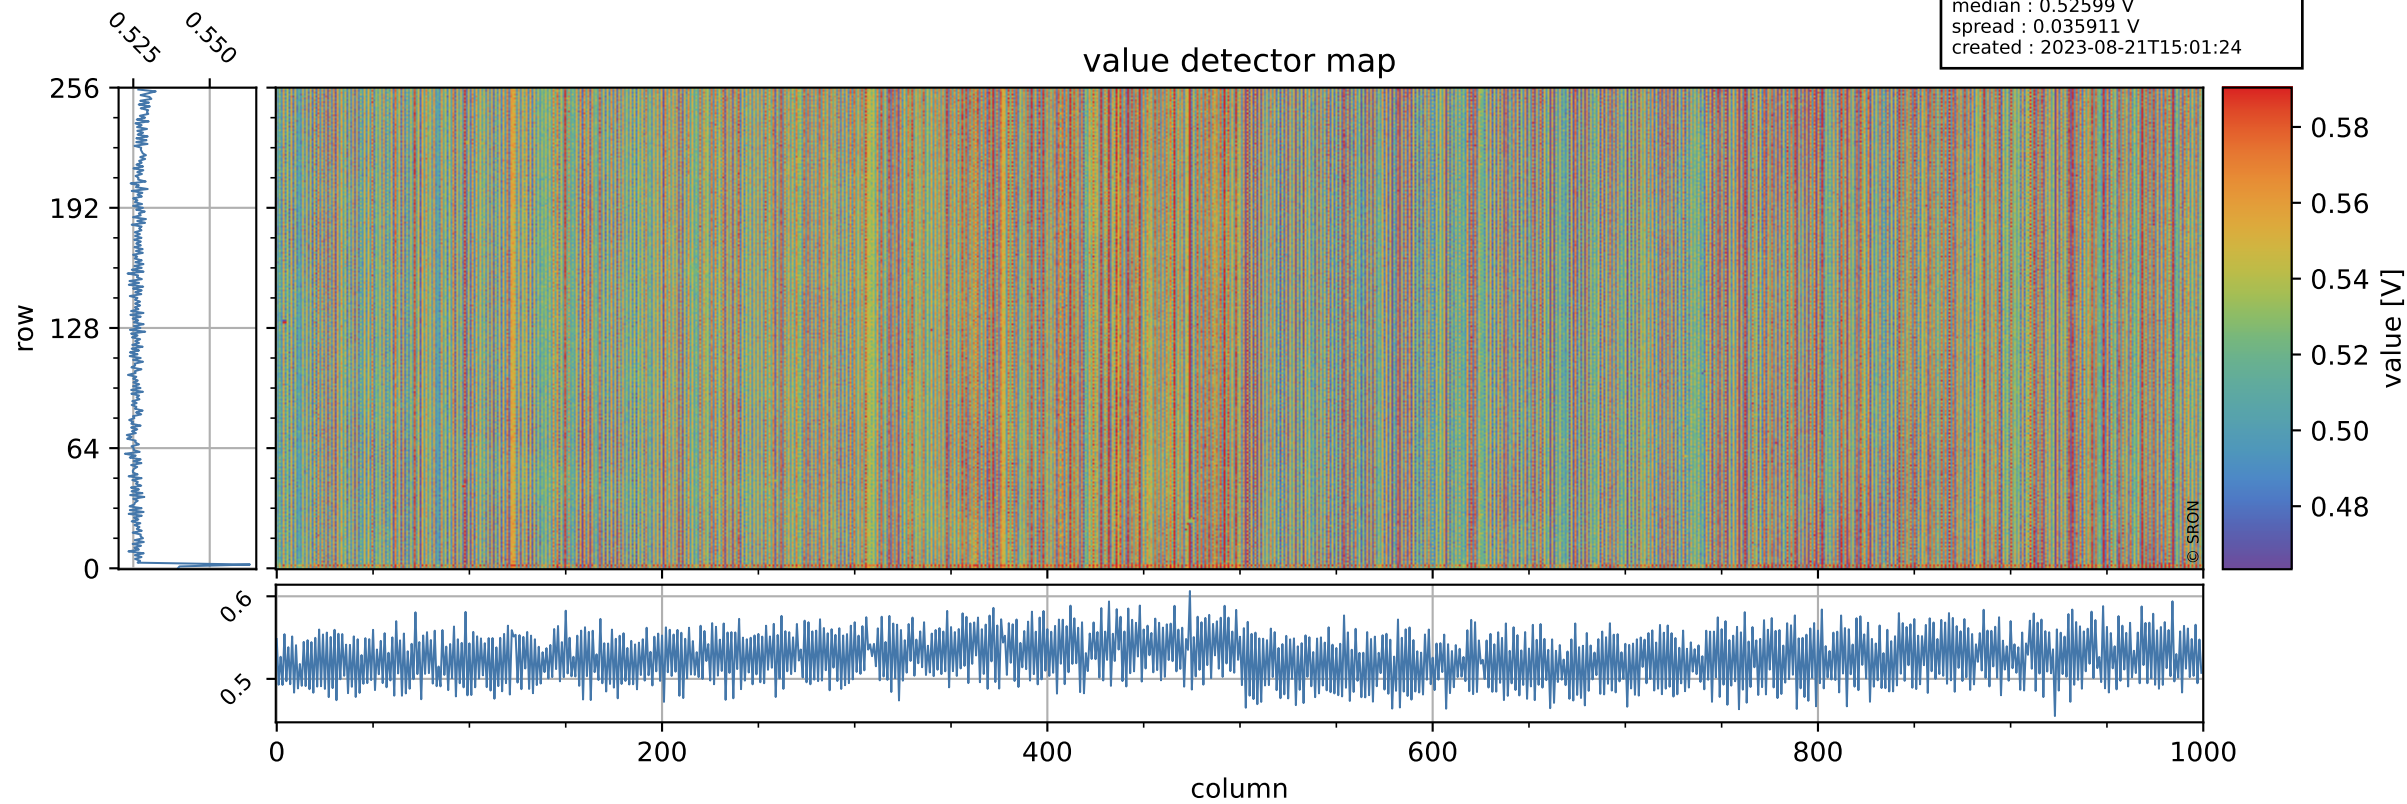

Tropomi SWIR offset (official)

orbits : 19 in [19477, 19522]
coverage : 2021-07-17 / 2021-07-20
median : 0.52599 V
spread : 0.035911 V
created : 2023-08-21T15:01:24

value detector map

Tropomi SWIR offset (official)

orbits : 19 in [19477, 19522]
coverage : 2021-07-17 / 2021-07-20
median : 31.677 μV
spread : 15.471 μV
created : 2023-08-21T15:01:24

Tropomi SWIR offset (official)

orbits : 19 in [19477, 19522]
coverage : 2021-07-17 / 2021-07-20
median : -0.024422 mV
spread : 0.38695 mV
created : 2023-08-21T15:01:25

value compared with SWIR offset CKD

Tropomi SWIR offset (official) ground-tracks of Sentinel-5P

orbits : 19 in [19477, 19522]
coverage : 2021-07-17 / 2021-07-20
created : 2023-08-21T15:01:25

Tropomi SWIR offset (official)

orbits : [2827, 19522]
coverage : 2018-04-30 / 2021-07-20
created : 2023-08-21T15:01:26

trend of detector median & temperatures