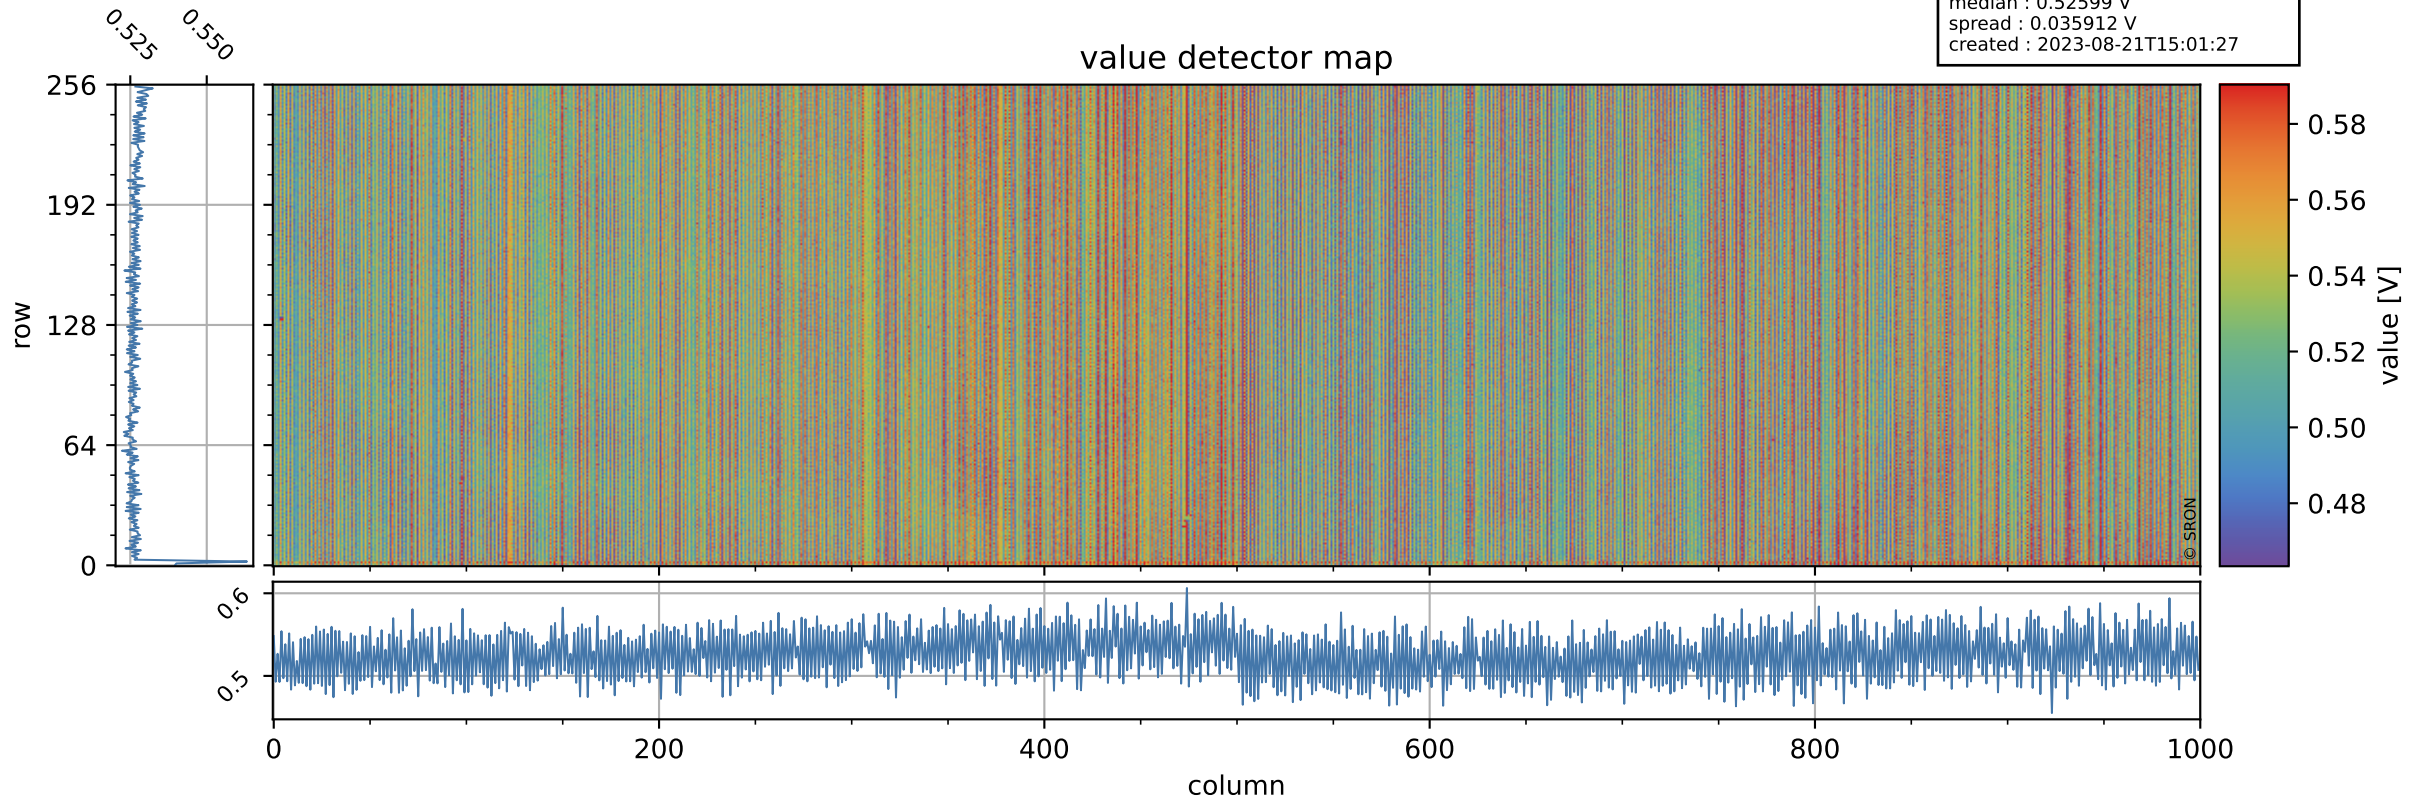

# Tropomi SWIR offset (official)

orbits : 20 in [19492, 19537]  
coverage : 2021-07-18 / 2021-07-21  
median : 0.52599 V  
spread : 0.035912 V  
created : 2023-08-21T15:01:27

## value detector map

# Tropomi SWIR offset (official)

orbits : 20 in [19492, 19537]  
coverage : 2021-07-18 / 2021-07-21  
median : 30.586  $\mu\text{V}$   
spread : 14.954  $\mu\text{V}$   
created : 2023-08-21T15:01:28

# Tropomi SWIR offset (official) ground-tracks of Sentinel-5P

orbits : 20 in [19492, 19537]  
coverage : 2021-07-18 / 2021-07-21  
created : 2023-08-21T15:01:29