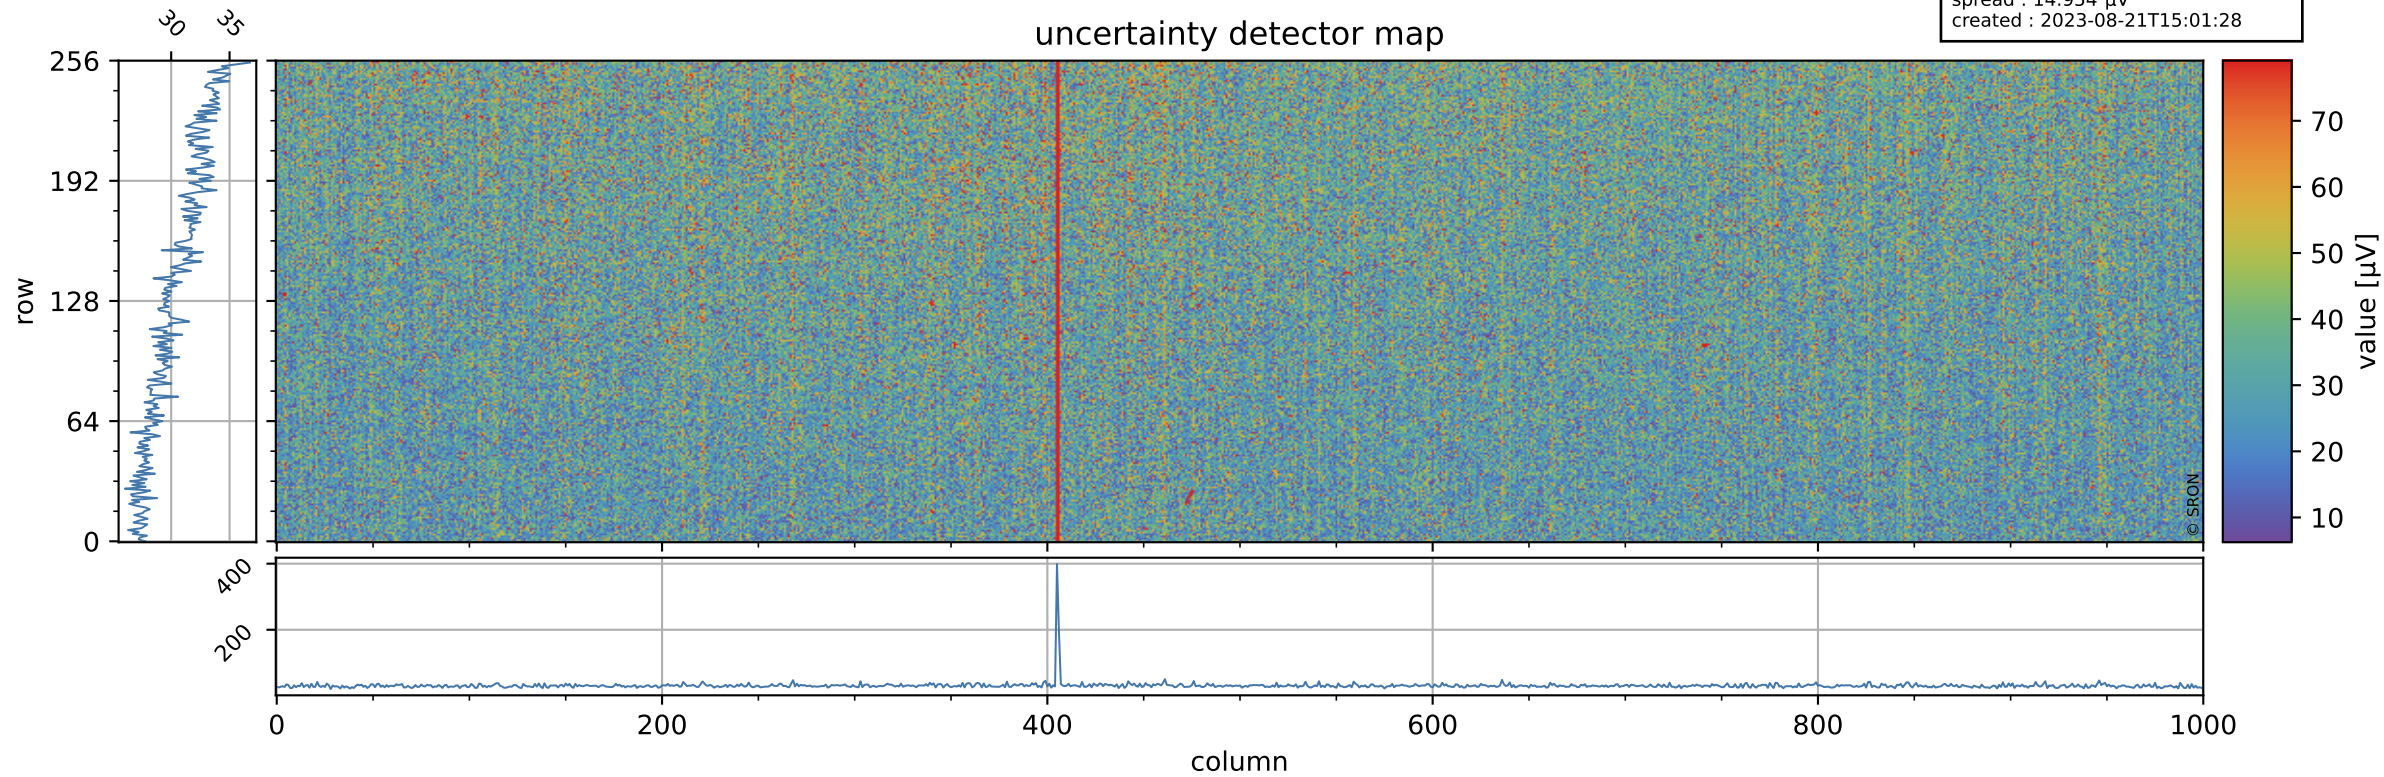

# Tropomi SWIR offset (official)

orbits : 20 in [19492, 19537]  
coverage : 2021-07-18 / 2021-07-21  
median : 0.52599 V  
spread : 0.035912 V  
created : 2023-08-21T15:01:27

## value detector map

# Tropomi SWIR offset (official)

orbits : 20 in [19492, 19537]  
coverage : 2021-07-18 / 2021-07-21  
median : 30.586  $\mu\text{V}$   
spread : 14.954  $\mu\text{V}$   
created : 2023-08-21T15:01:28

# Tropomi SWIR offset (official) ground-tracks of Sentinel-5P

orbits : 20 in [19492, 19537]  
coverage : 2021-07-18 / 2021-07-21  
created : 2023-08-21T15:01:29