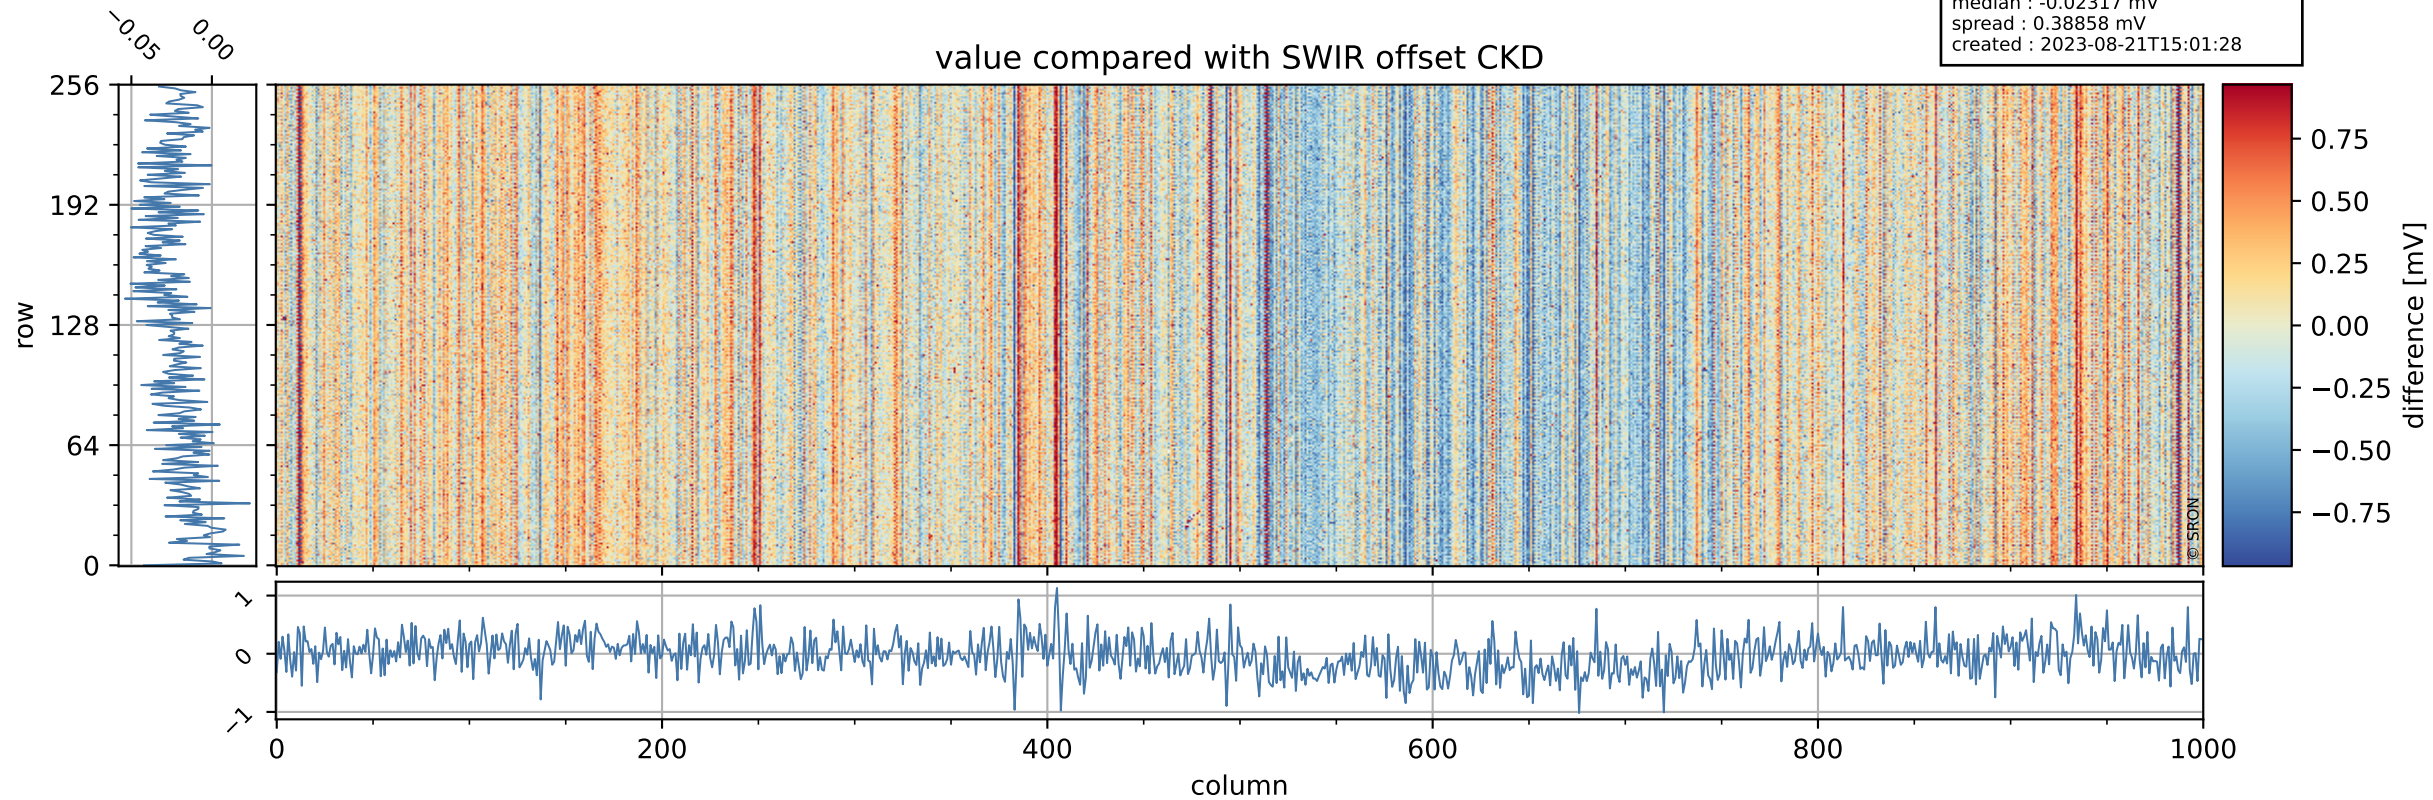

## value detector map

# Tropomi SWIR offset (official)

orbits : 20 in [19492, 19537]  
coverage : 2021-07-18 / 2021-07-21  
median : 30.586  $\mu\text{V}$   
spread : 14.954  $\mu\text{V}$   
created : 2023-08-21T15:01:28

# Tropomi SWIR offset (official)

orbits : 20 in [19492, 19537]  
coverage : 2021-07-18 / 2021-07-21  
median : -0.02317 mV  
spread : 0.38858 mV  
created : 2023-08-21T15:01:28

value compared with SWIR offset CKD

# Tropomi SWIR offset (official) ground-tracks of Sentinel-5P

orbits : 20 in [19492, 19537]  
coverage : 2021-07-18 / 2021-07-21  
created : 2023-08-21T15:01:29