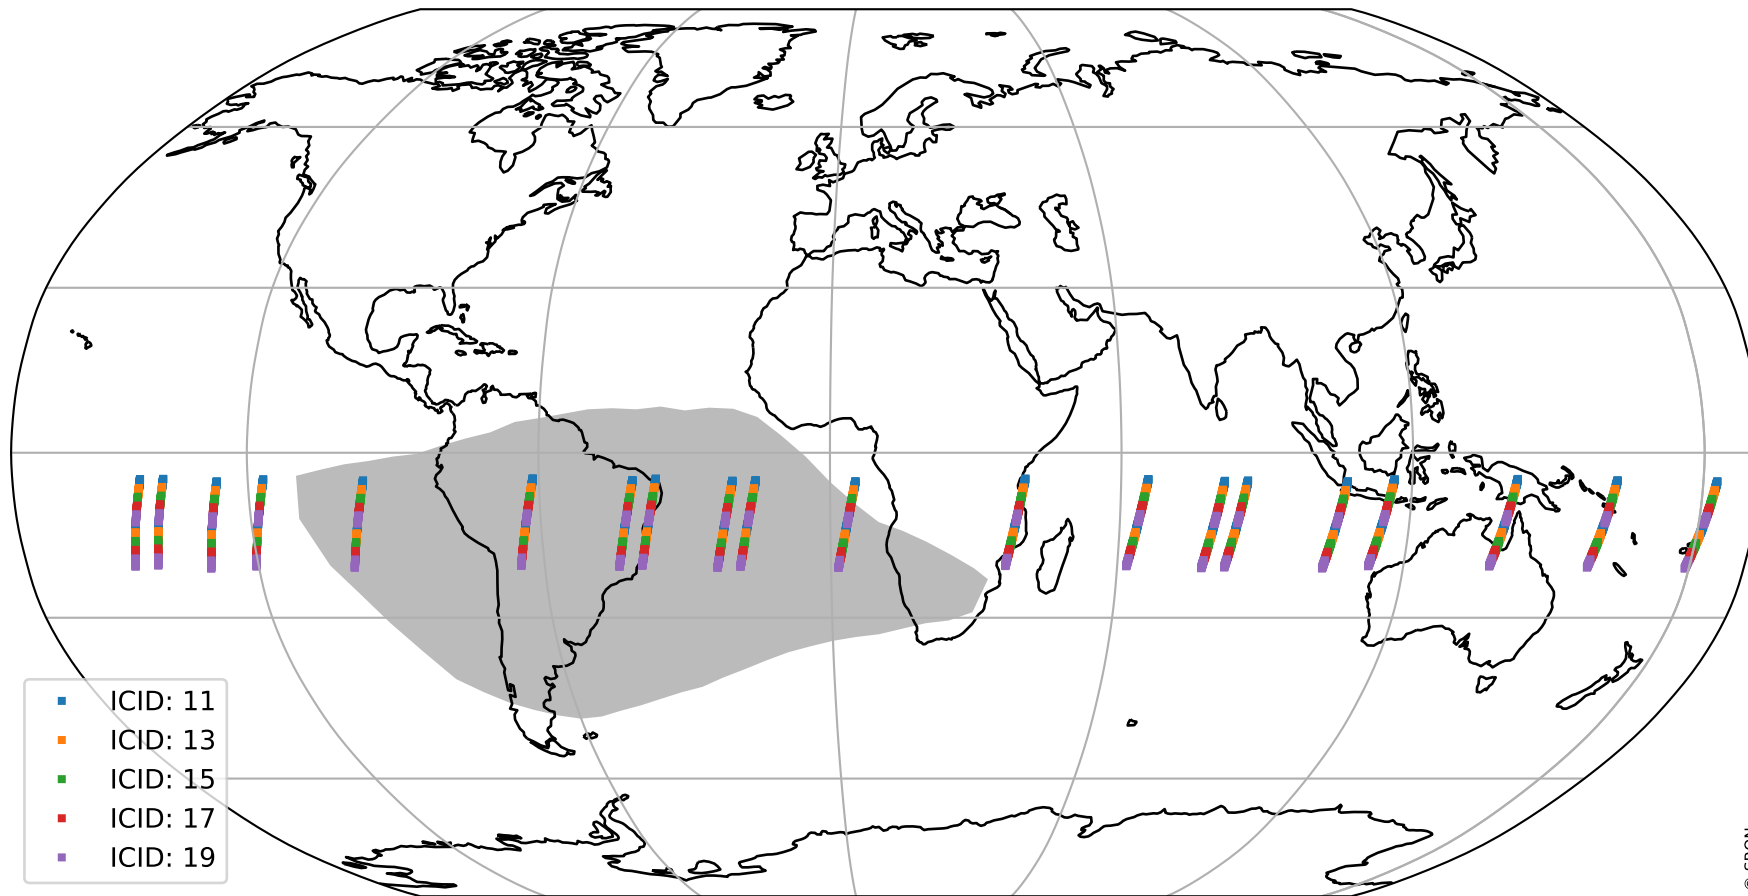

# Tropomi SWIR offset (official)

orbits : 20 in [19492, 19537]  
coverage : 2021-07-18 / 2021-07-21  
median : 30.586  $\mu\text{V}$   
spread : 14.954  $\mu\text{V}$   
created : 2023-08-21T15:01:28

# Tropomi SWIR offset (official)

orbits : 20 in [19492, 19537]  
coverage : 2021-07-18 / 2021-07-21  
median : -0.02317 mV  
spread : 0.38858 mV  
created : 2023-08-21T15:01:28

value compared with SWIR offset CKD

# Tropomi SWIR offset (official) ground-tracks of Sentinel-5P

orbits : 20 in [19492, 19537]  
coverage : 2021-07-18 / 2021-07-21  
created : 2023-08-21T15:01:29

# Tropomi SWIR offset (official)

orbits : [2827, 19537]  
coverage : 2018-04-30 / 2021-07-21  
created : 2023-08-21T15:01:29