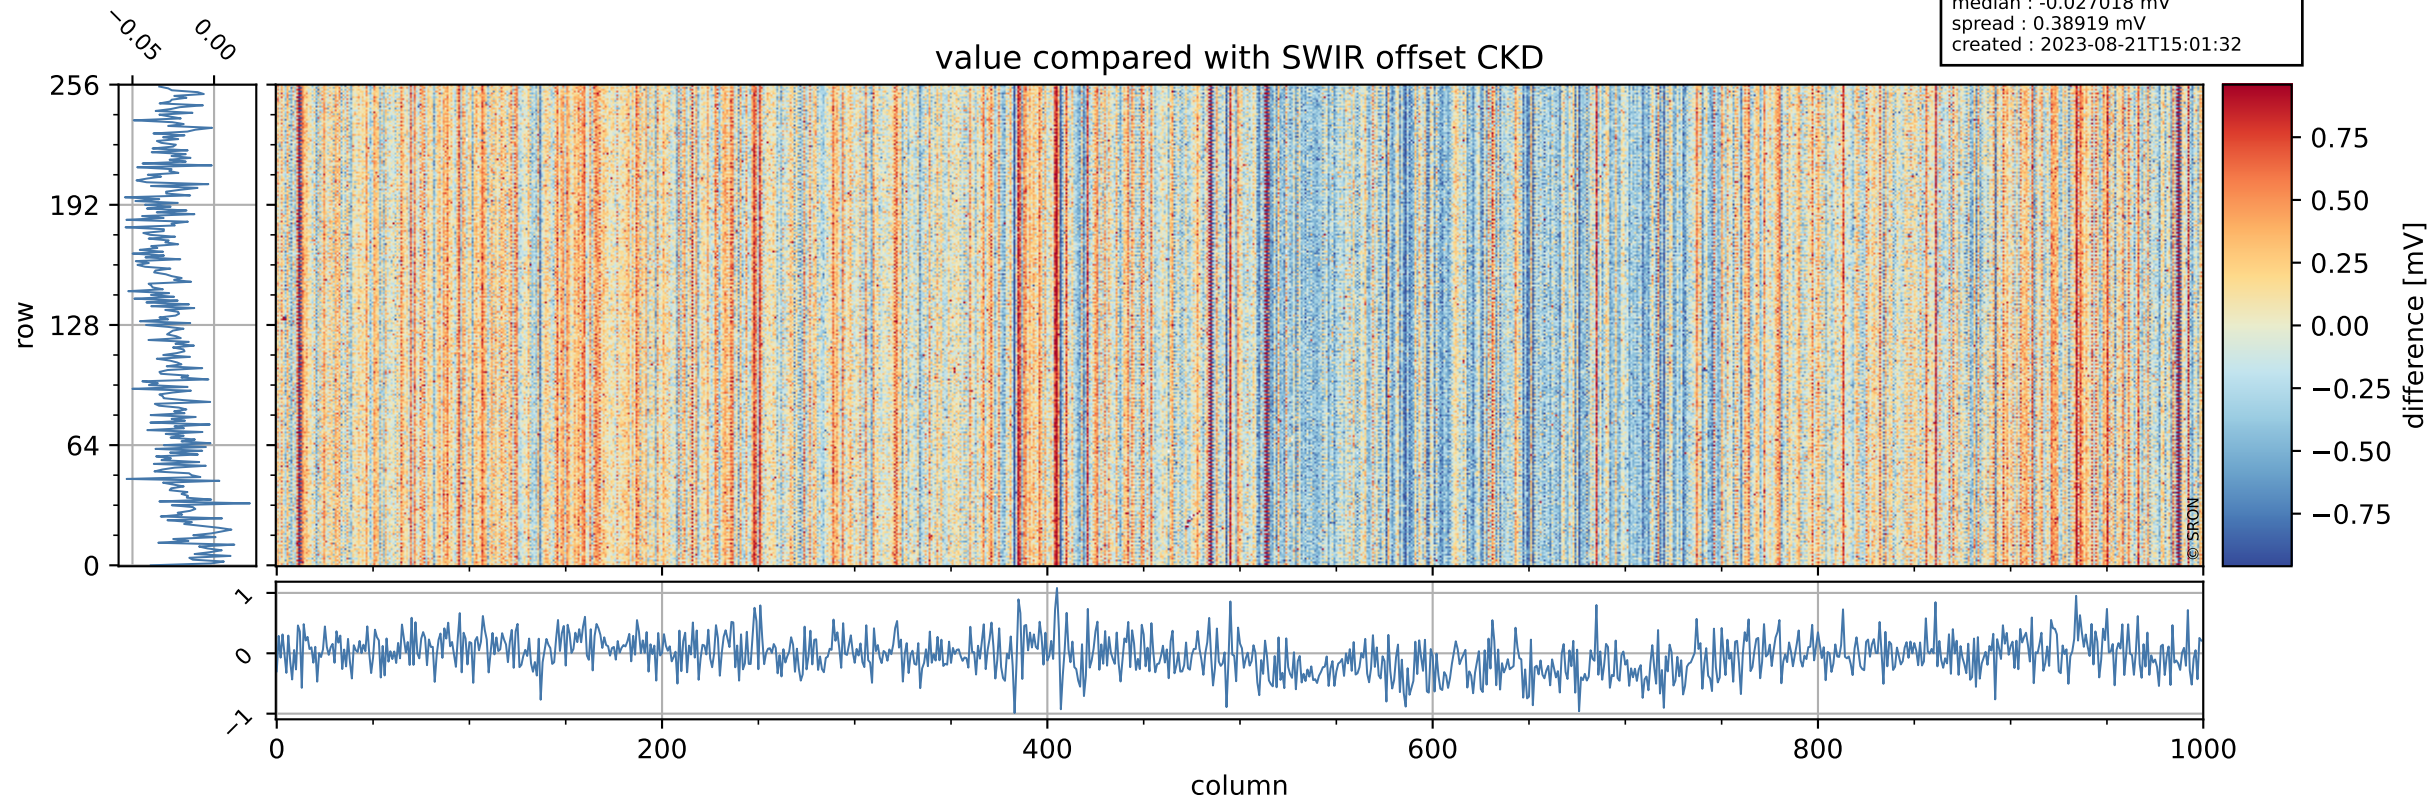

Tropomi SWIR offset (official)

orbits : 19 in [19507, 19552]
coverage : 2021-07-19 / 2021-07-22
median : 0.52599 V
spread : 0.035912 V
created : 2023-08-21T15:01:31

value detector map

Tropomi SWIR offset (official)

orbits : 19 in [19507, 19552]
coverage : 2021-07-19 / 2021-07-22
median : 30.825 μV
spread : 15.218 μV
created : 2023-08-21T15:01:31

Tropomi SWIR offset (official)

orbits : 19 in [19507, 19552]
coverage : 2021-07-19 / 2021-07-22
median : -0.027018 mV
spread : 0.38919 mV
created : 2023-08-21T15:01:32

value compared with SWIR offset CKD

Tropomi SWIR offset (official) ground-tracks of Sentinel-5P

orbits : 19 in [19507, 19552]
coverage : 2021-07-19 / 2021-07-22
created : 2023-08-21T15:01:32

Tropomi SWIR offset (official)

orbits : [2827, 19552]
coverage : 2018-04-30 / 2021-07-22
created : 2023-08-21T15:01:32

trend of detector median & temperatures