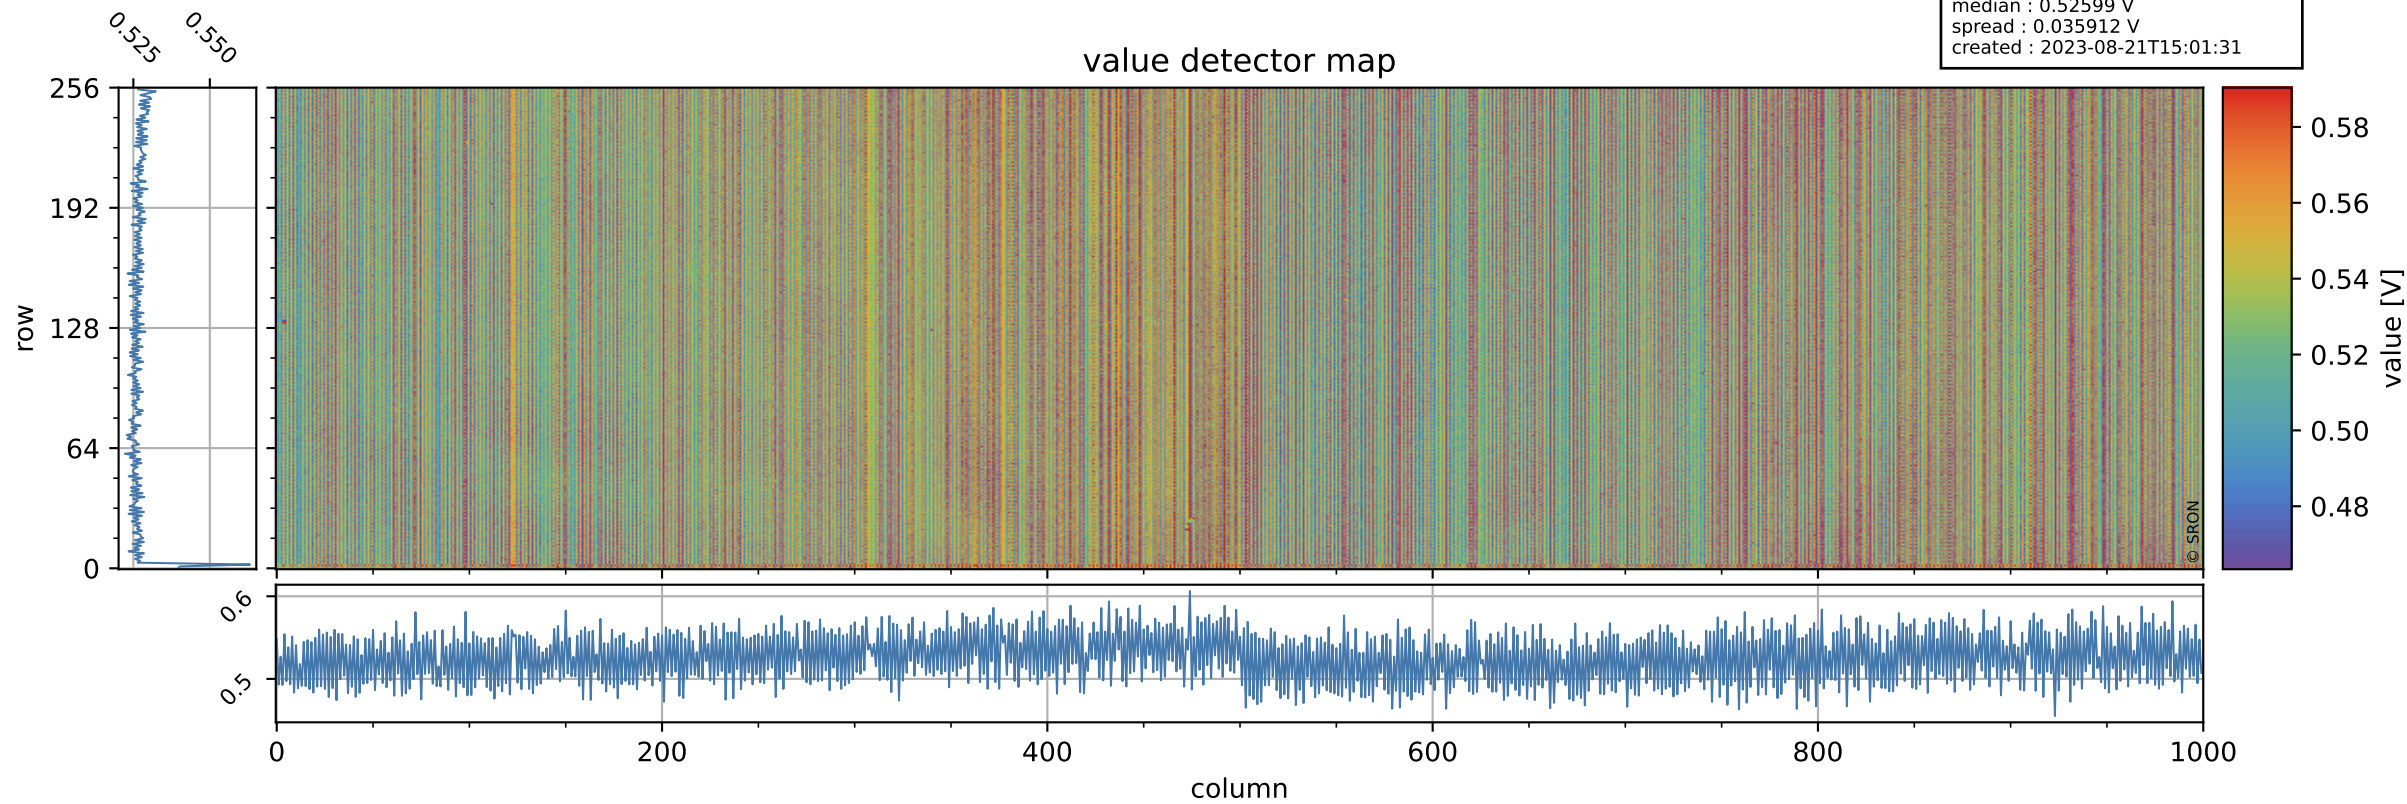

Tropomi SWIR offset (official)

orbits : 19 in [19507, 19552]
coverage : 2021-07-19 / 2021-07-22
median : 0.52599 V
spread : 0.035912 V
created : 2023-08-21T15:01:31

value detector map

Tropomi SWIR offset (official)

orbits : 19 in [19507, 19552]
coverage : 2021-07-19 / 2021-07-22
median : 30.825 μV
spread : 15.218 μV
created : 2023-08-21T15:01:31

Tropomi SWIR offset (official)

orbits : 19 in [19507, 19552]
coverage : 2021-07-19 / 2021-07-22
median : -0.027018 mV
spread : 0.38919 mV
created : 2023-08-21T15:01:32

value compared with SWIR offset CKD

Tropomi SWIR offset (official) ground-tracks of Sentinel-5P

orbits : 19 in [19507, 19552]
coverage : 2021-07-19 / 2021-07-22
created : 2023-08-21T15:01:32

Tropomi SWIR offset (official)

orbits : [2827, 19552]
coverage : 2018-04-30 / 2021-07-22
created : 2023-08-21T15:01:32

trend of detector median & temperatures