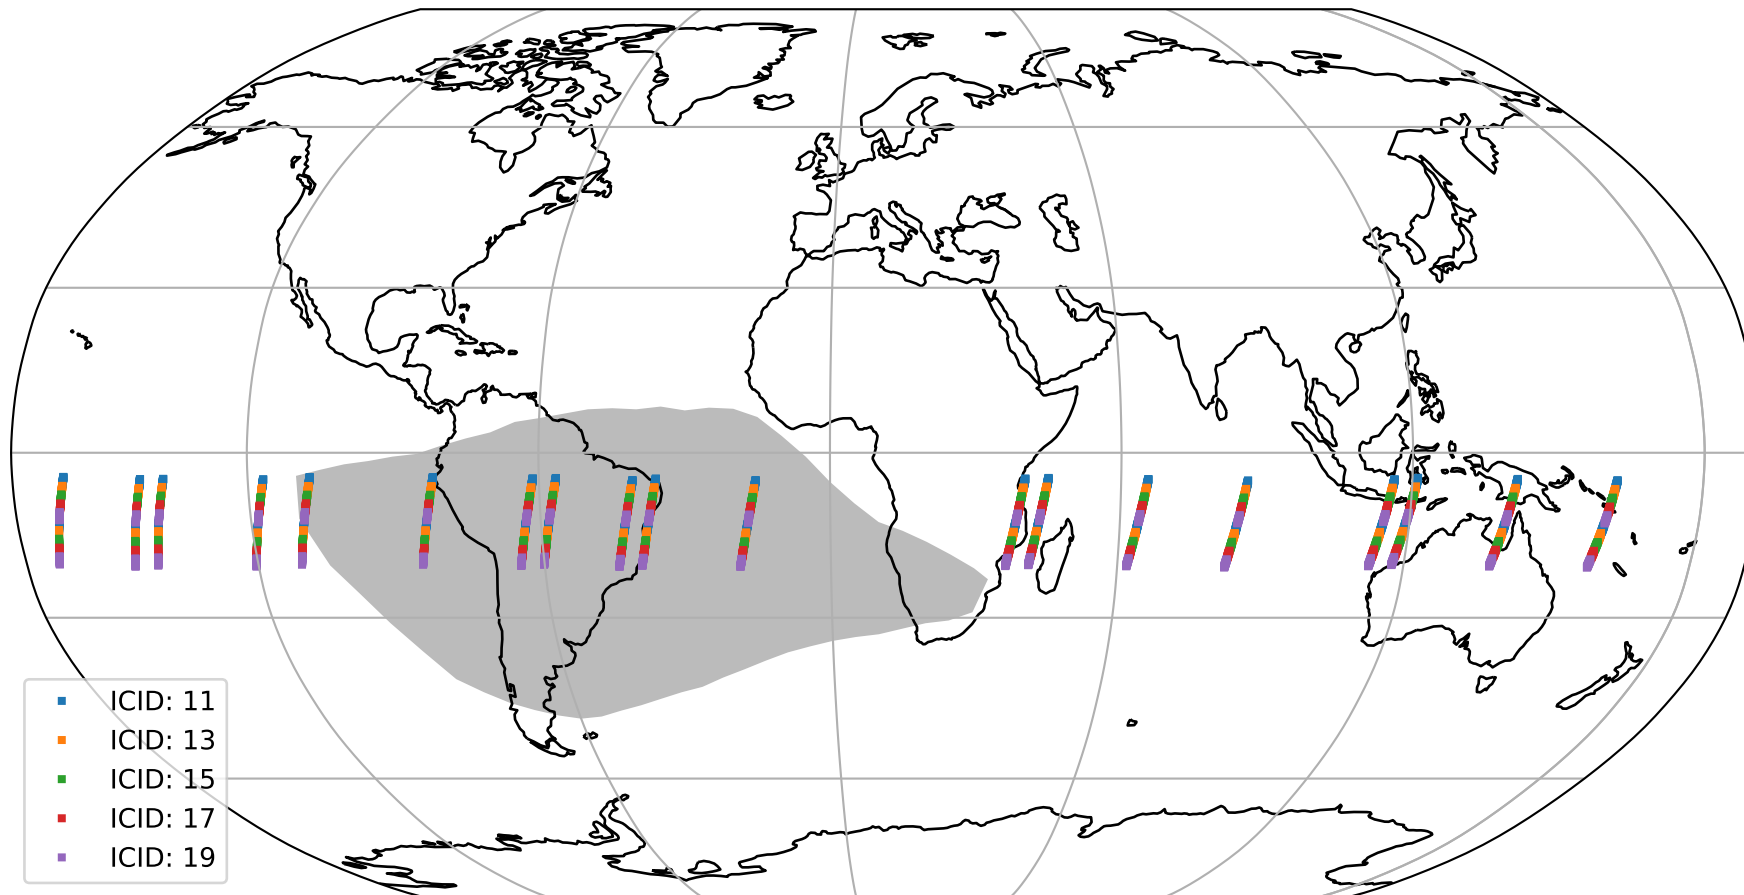

Tropomi SWIR offset (official)

orbits : 19 in [19507, 19552]
coverage : 2021-07-19 / 2021-07-22
median : 0.52599 V
spread : 0.035912 V
created : 2023-08-21T15:01:31

value detector map

Tropomi SWIR offset (official)

orbits : 19 in [19507, 19552]
coverage : 2021-07-19 / 2021-07-22
median : 30.825 μV
spread : 15.218 μV
created : 2023-08-21T15:01:31

Tropomi SWIR offset (official)

orbits : 19 in [19507, 19552]
coverage : 2021-07-19 / 2021-07-22
median : -0.027018 mV
spread : 0.38919 mV
created : 2023-08-21T15:01:32

value compared with SWIR offset CKD

Tropomi SWIR offset (official) ground-tracks of Sentinel-5P

orbits : 19 in [19507, 19552]
coverage : 2021-07-19 / 2021-07-22
created : 2023-08-21T15:01:32

Tropomi SWIR offset (official)

orbits : [2827, 19552]
coverage : 2018-04-30 / 2021-07-22
created : 2023-08-21T15:01:32

trend of detector median & temperatures