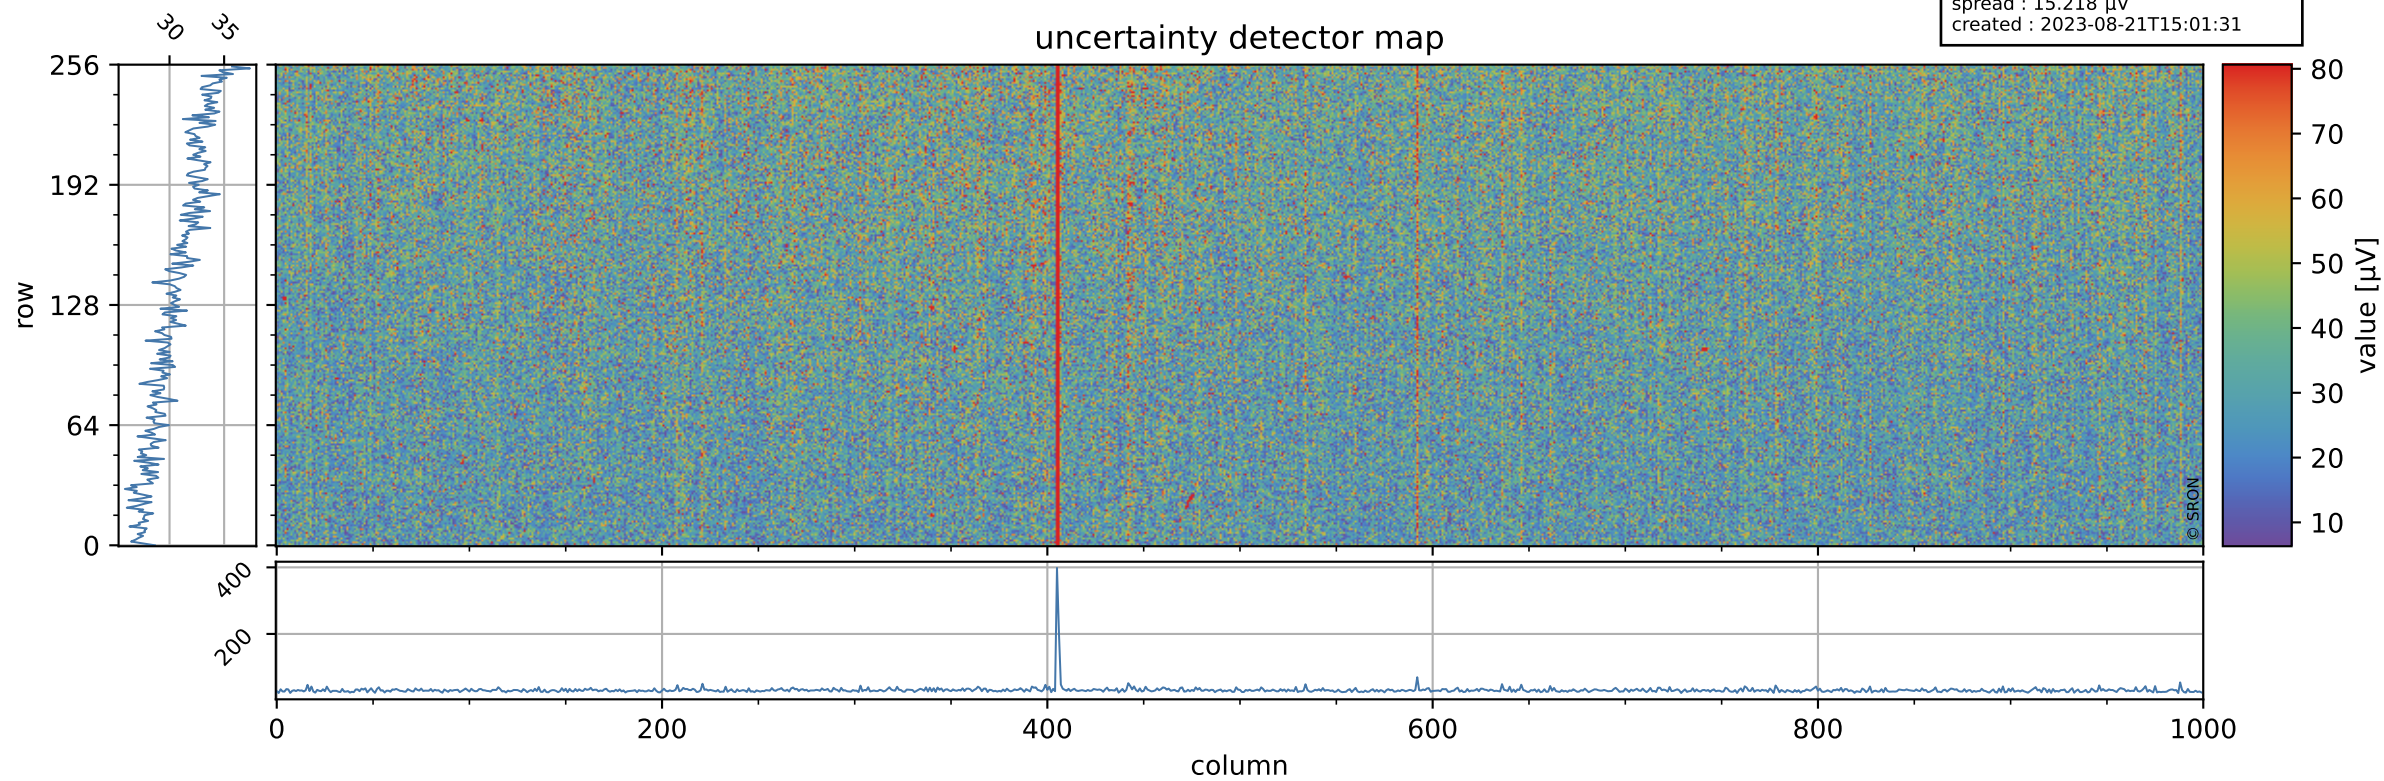

Tropomi SWIR offset (official)

orbits : 19 in [19507, 19552]
coverage : 2021-07-19 / 2021-07-22
median : 0.52599 V
spread : 0.035912 V
created : 2023-08-21T15:01:31

value detector map

Tropomi SWIR offset (official)

orbits : 19 in [19507, 19552]
coverage : 2021-07-19 / 2021-07-22
median : 30.825 μV
spread : 15.218 μV
created : 2023-08-21T15:01:31

Tropomi SWIR offset (official)

orbits : 19 in [19507, 19552]
coverage : 2021-07-19 / 2021-07-22
median : -0.027018 mV
spread : 0.38919 mV
created : 2023-08-21T15:01:32

value compared with SWIR offset CKD

Tropomi SWIR offset (official) ground-tracks of Sentinel-5P

orbits : 19 in [19507, 19552]
coverage : 2021-07-19 / 2021-07-22
created : 2023-08-21T15:01:32

Tropomi SWIR offset (official)

orbits : [2827, 19552]
coverage : 2018-04-30 / 2021-07-22
created : 2023-08-21T15:01:32

trend of detector median & temperatures