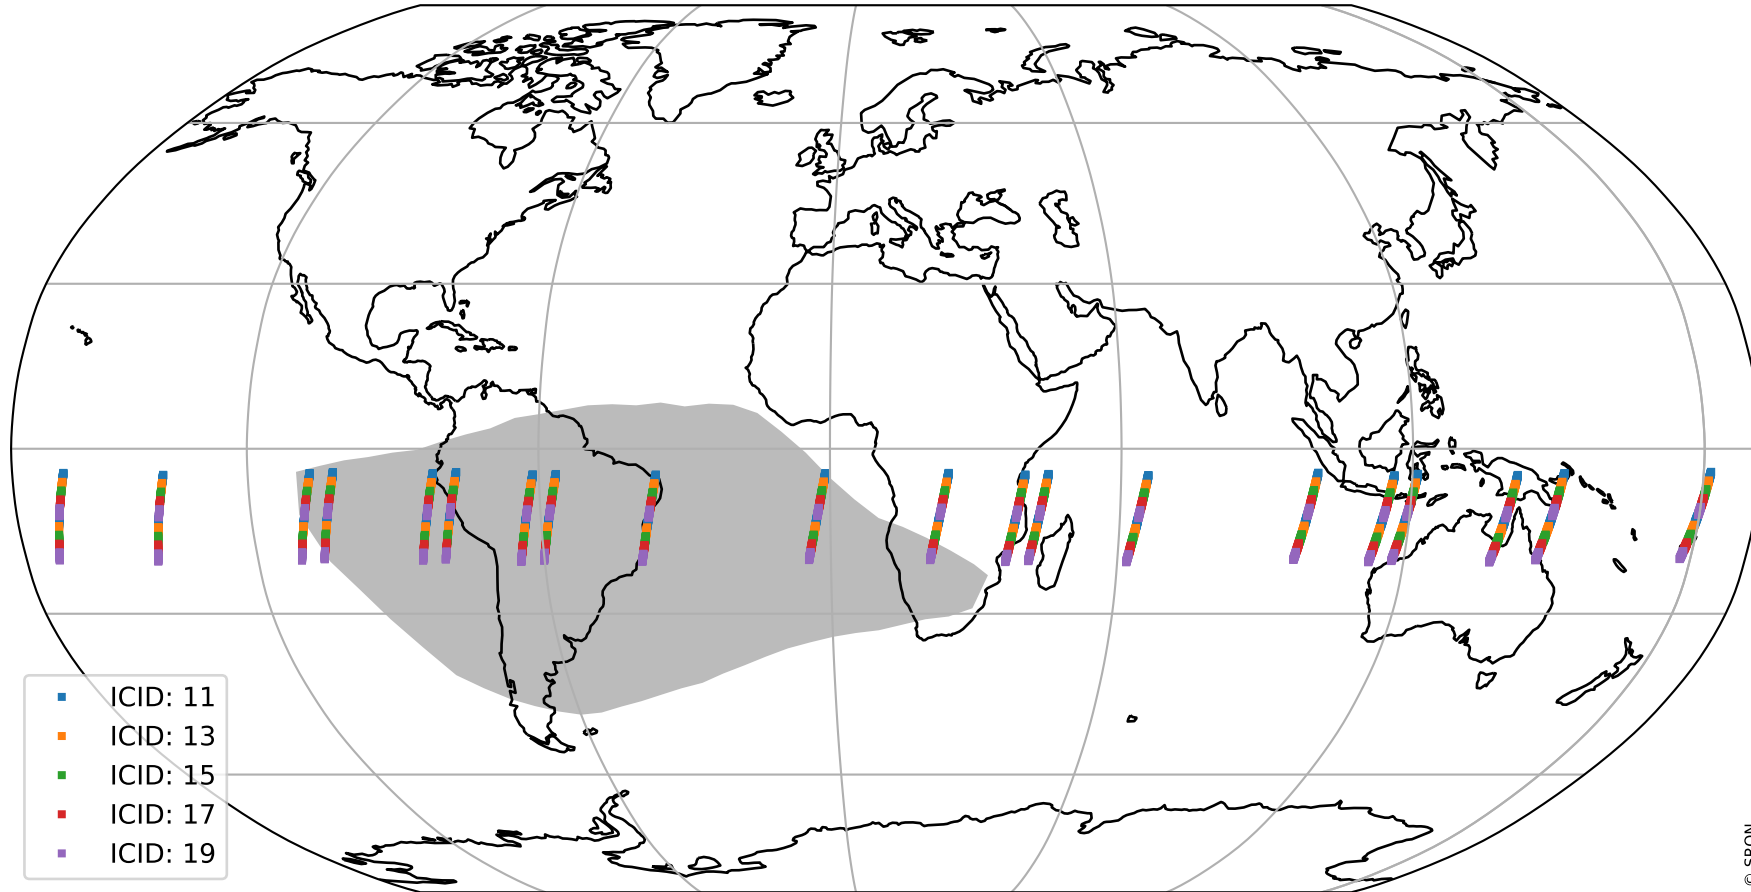

Tropomi SWIR offset (official)

orbits : 20 in [19522, 19567]
coverage : 2021-07-20 / 2021-07-23
median : 0.52599 V
spread : 0.035912 V
created : 2023-08-21T15:01:34

value detector map

Tropomi SWIR offset (official)

orbits : 20 in [19522, 19567]
coverage : 2021-07-20 / 2021-07-23
median : 32.443 μV
spread : 15.957 μV
created : 2023-08-21T15:01:34

Tropomi SWIR offset (official)

orbits : 20 in [19522, 19567]
coverage : 2021-07-20 / 2021-07-23
median : -0.027339 mV
spread : 0.38927 mV
created : 2023-08-21T15:01:35

value compared with SWIR offset CKD

Tropomi SWIR offset (official) ground-tracks of Sentinel-5P

orbits : 20 in [19522, 19567]
coverage : 2021-07-20 / 2021-07-23
created : 2023-08-21T15:01:35

Tropomi SWIR offset (official)

orbits : [2827, 19567]
coverage : 2018-04-30 / 2021-07-23
created : 2023-08-21T15:01:36

trend of detector median & temperatures