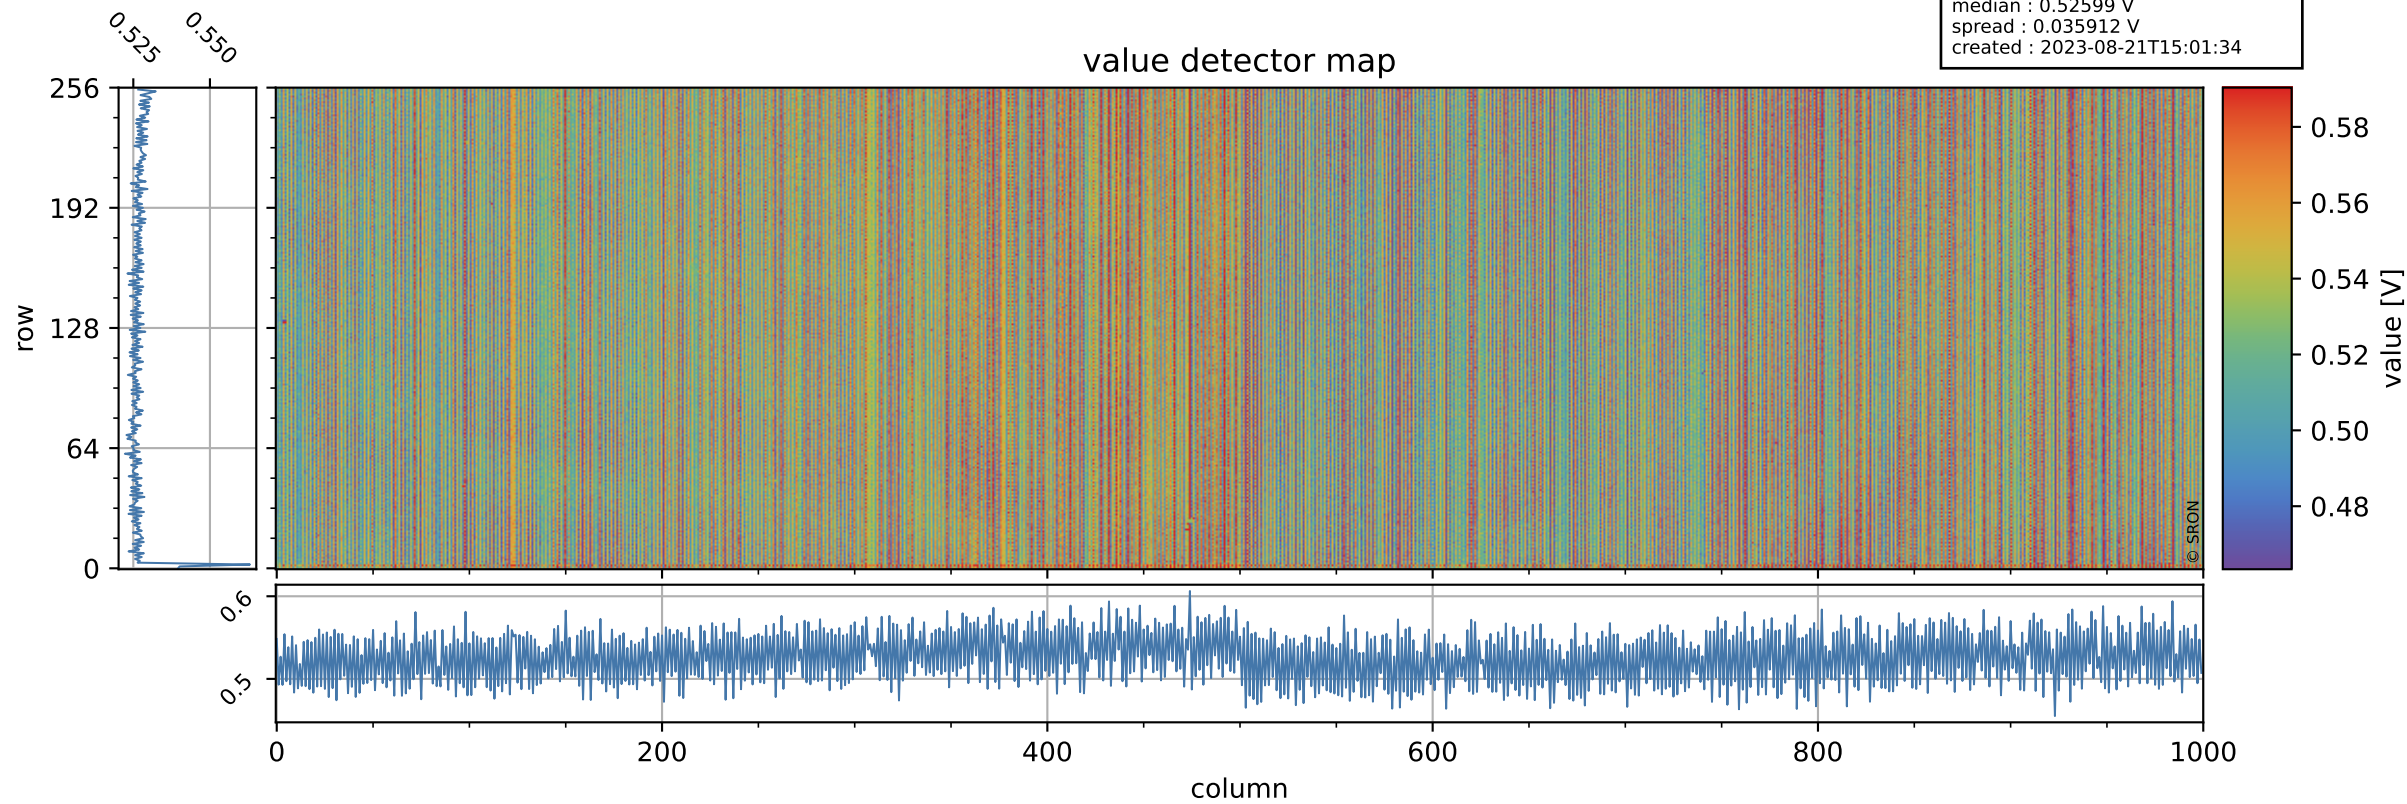

Tropomi SWIR offset (official)

orbits : 20 in [19522, 19567]
coverage : 2021-07-20 / 2021-07-23
median : 0.52599 V
spread : 0.035912 V
created : 2023-08-21T15:01:34

value detector map

Tropomi SWIR offset (official)

orbits : 20 in [19522, 19567]
coverage : 2021-07-20 / 2021-07-23
median : 32.443 μV
spread : 15.957 μV
created : 2023-08-21T15:01:34

Tropomi SWIR offset (official)

orbits : 20 in [19522, 19567]
coverage : 2021-07-20 / 2021-07-23
median : -0.027339 mV
spread : 0.38927 mV
created : 2023-08-21T15:01:35

value compared with SWIR offset CKD

Tropomi SWIR offset (official) ground-tracks of Sentinel-5P

orbits : 20 in [19522, 19567]
coverage : 2021-07-20 / 2021-07-23
created : 2023-08-21T15:01:35

Tropomi SWIR offset (official)

orbits : [2827, 19567]
coverage : 2018-04-30 / 2021-07-23
created : 2023-08-21T15:01:36

trend of detector median & temperatures