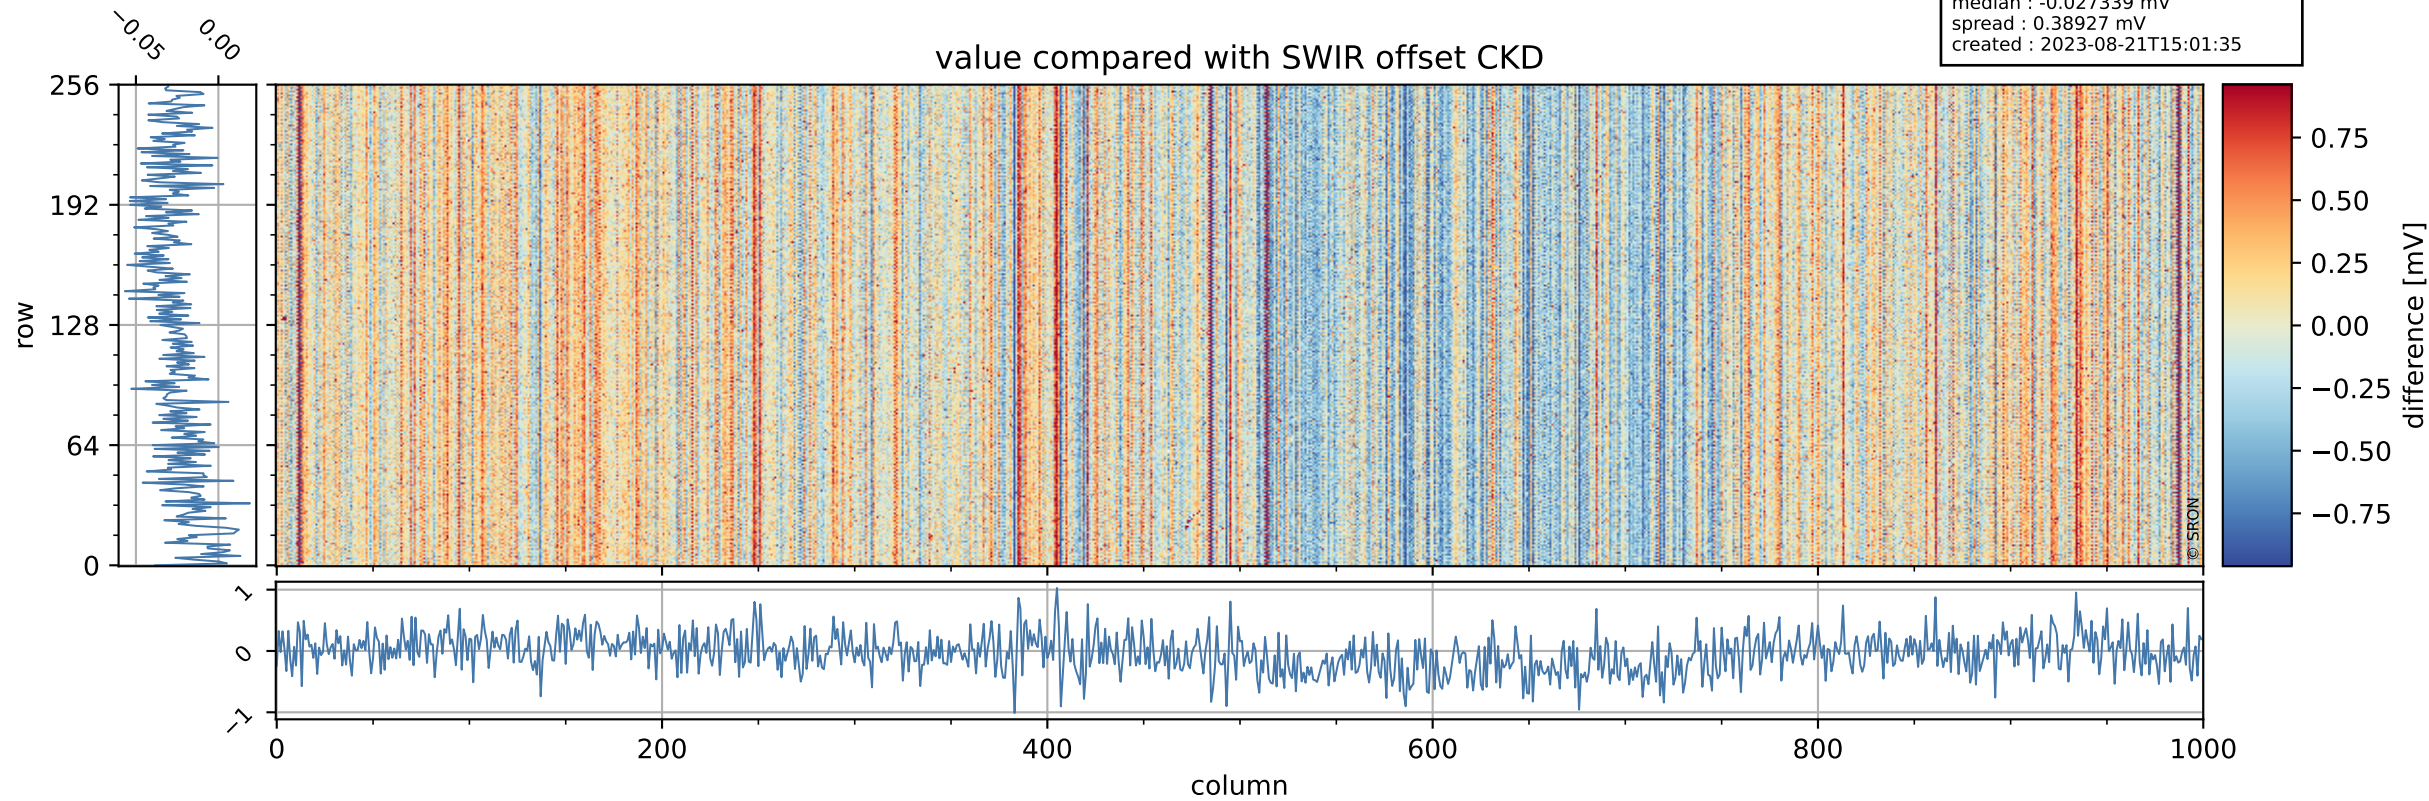

Tropomi SWIR offset (official)

orbits : 20 in [19522, 19567]
coverage : 2021-07-20 / 2021-07-23
median : 0.52599 V
spread : 0.035912 V
created : 2023-08-21T15:01:34

value detector map

Tropomi SWIR offset (official)

orbits : 20 in [19522, 19567]
coverage : 2021-07-20 / 2021-07-23
median : 32.443 μV
spread : 15.957 μV
created : 2023-08-21T15:01:34

Tropomi SWIR offset (official)

orbits : 20 in [19522, 19567]
coverage : 2021-07-20 / 2021-07-23
median : -0.027339 mV
spread : 0.38927 mV
created : 2023-08-21T15:01:35

value compared with SWIR offset CKD

Tropomi SWIR offset (official) ground-tracks of Sentinel-5P

orbits : 20 in [19522, 19567]
coverage : 2021-07-20 / 2021-07-23
created : 2023-08-21T15:01:35

Tropomi SWIR offset (official)

orbits : [2827, 19567]
coverage : 2018-04-30 / 2021-07-23
created : 2023-08-21T15:01:36

trend of detector median & temperatures