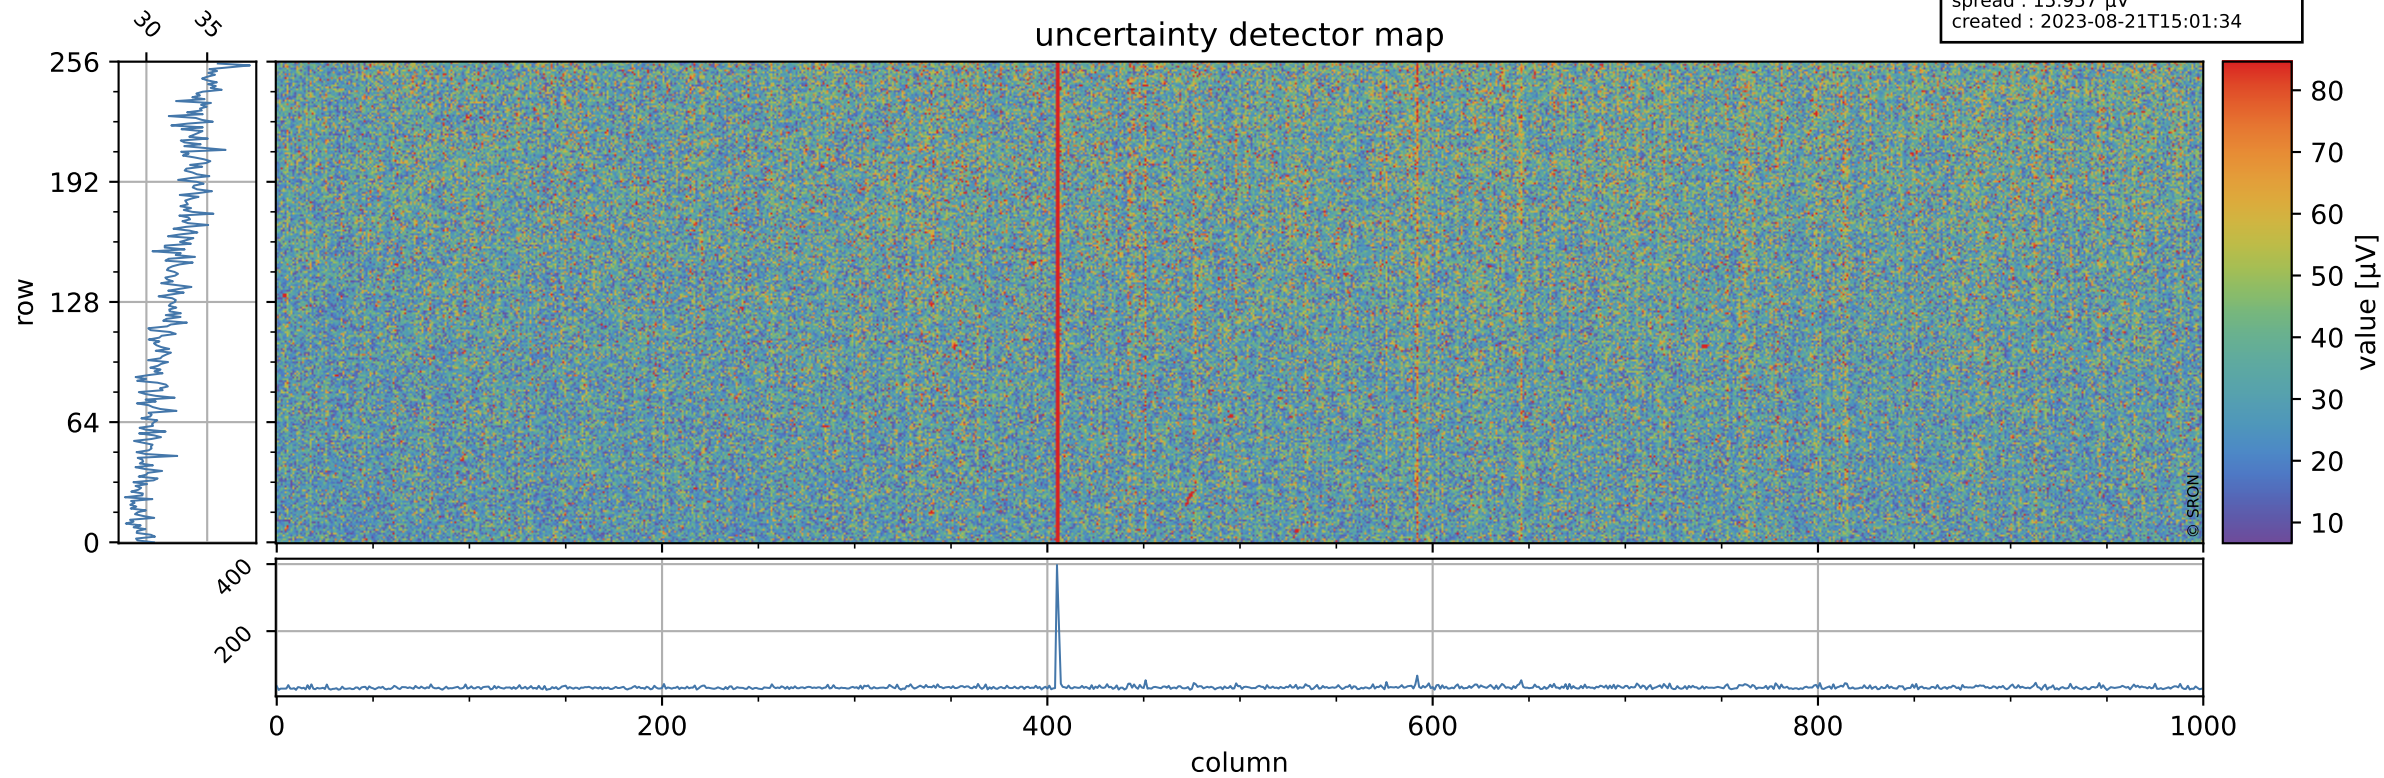

Tropomi SWIR offset (official)

orbits : 20 in [19522, 19567]
coverage : 2021-07-20 / 2021-07-23
median : 0.52599 V
spread : 0.035912 V
created : 2023-08-21T15:01:34

value detector map

Tropomi SWIR offset (official)

orbits : 20 in [19522, 19567]
coverage : 2021-07-20 / 2021-07-23
median : 32.443 μV
spread : 15.957 μV
created : 2023-08-21T15:01:34

Tropomi SWIR offset (official)

orbits : 20 in [19522, 19567]
coverage : 2021-07-20 / 2021-07-23
median : -0.027339 mV
spread : 0.38927 mV
created : 2023-08-21T15:01:35

value compared with SWIR offset CKD

Tropomi SWIR offset (official) ground-tracks of Sentinel-5P

orbits : 20 in [19522, 19567]
coverage : 2021-07-20 / 2021-07-23
created : 2023-08-21T15:01:35

Tropomi SWIR offset (official)

orbits : [2827, 19567]
coverage : 2018-04-30 / 2021-07-23
created : 2023-08-21T15:01:36

trend of detector median & temperatures