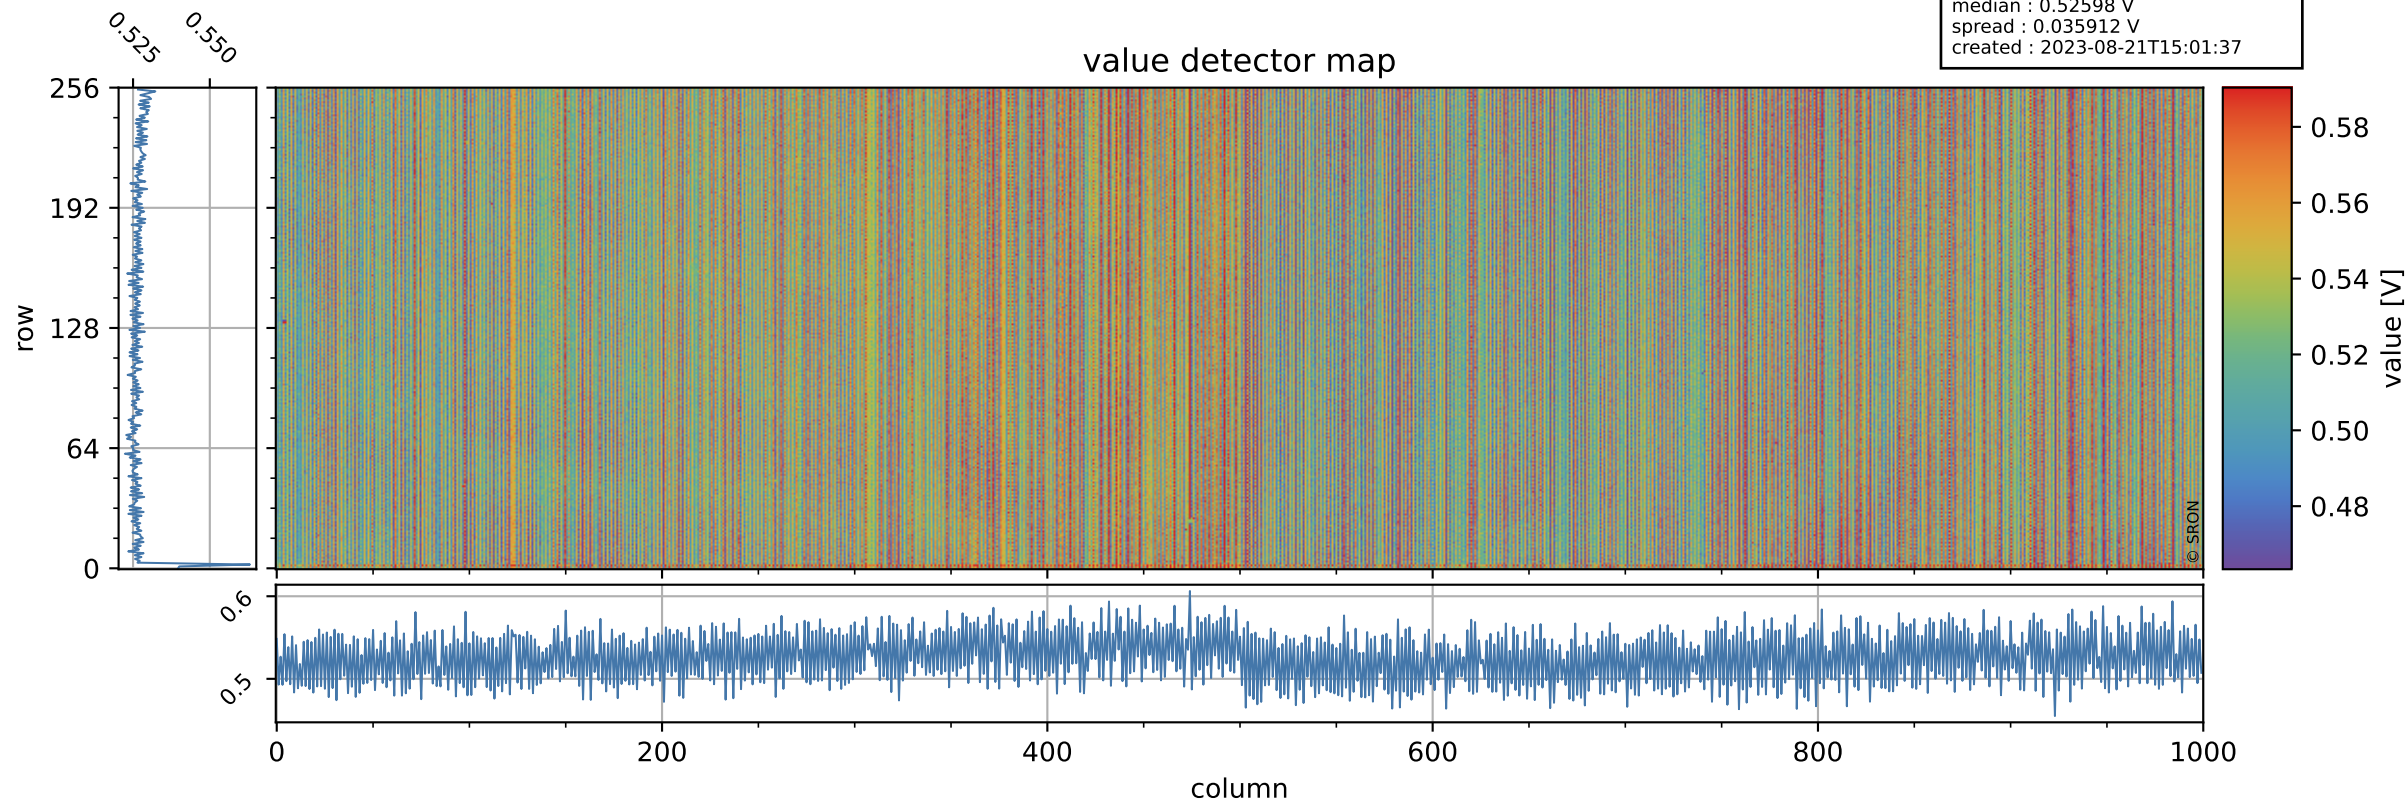

Tropomi SWIR offset (official)

orbits : 19 in [19537, 19582]
coverage : 2021-07-21 / 2021-07-24
median : 0.52598 V
spread : 0.035912 V
created : 2023-08-21T15:01:37

value detector map

Tropomi SWIR offset (official)

orbits : 19 in [19537, 19582]
coverage : 2021-07-21 / 2021-07-24
median : 33.463 μV
spread : 16.284 μV
created : 2023-08-21T15:01:37

Tropomi SWIR offset (official)

orbits : 19 in [19537, 19582]
coverage : 2021-07-21 / 2021-07-24
median : -0.030413 mV
spread : 0.38784 mV
created : 2023-08-21T15:01:38

value compared with SWIR offset CKD

Tropomi SWIR offset (official) ground-tracks of Sentinel-5P

orbits : 19 in [19537, 19582]
coverage : 2021-07-21 / 2021-07-24
created : 2023-08-21T15:01:38

Tropomi SWIR offset (official)

orbits : [2827, 19582]
coverage : 2018-04-30 / 2021-07-24
created : 2023-08-21T15:01:39

trend of detector median & temperatures