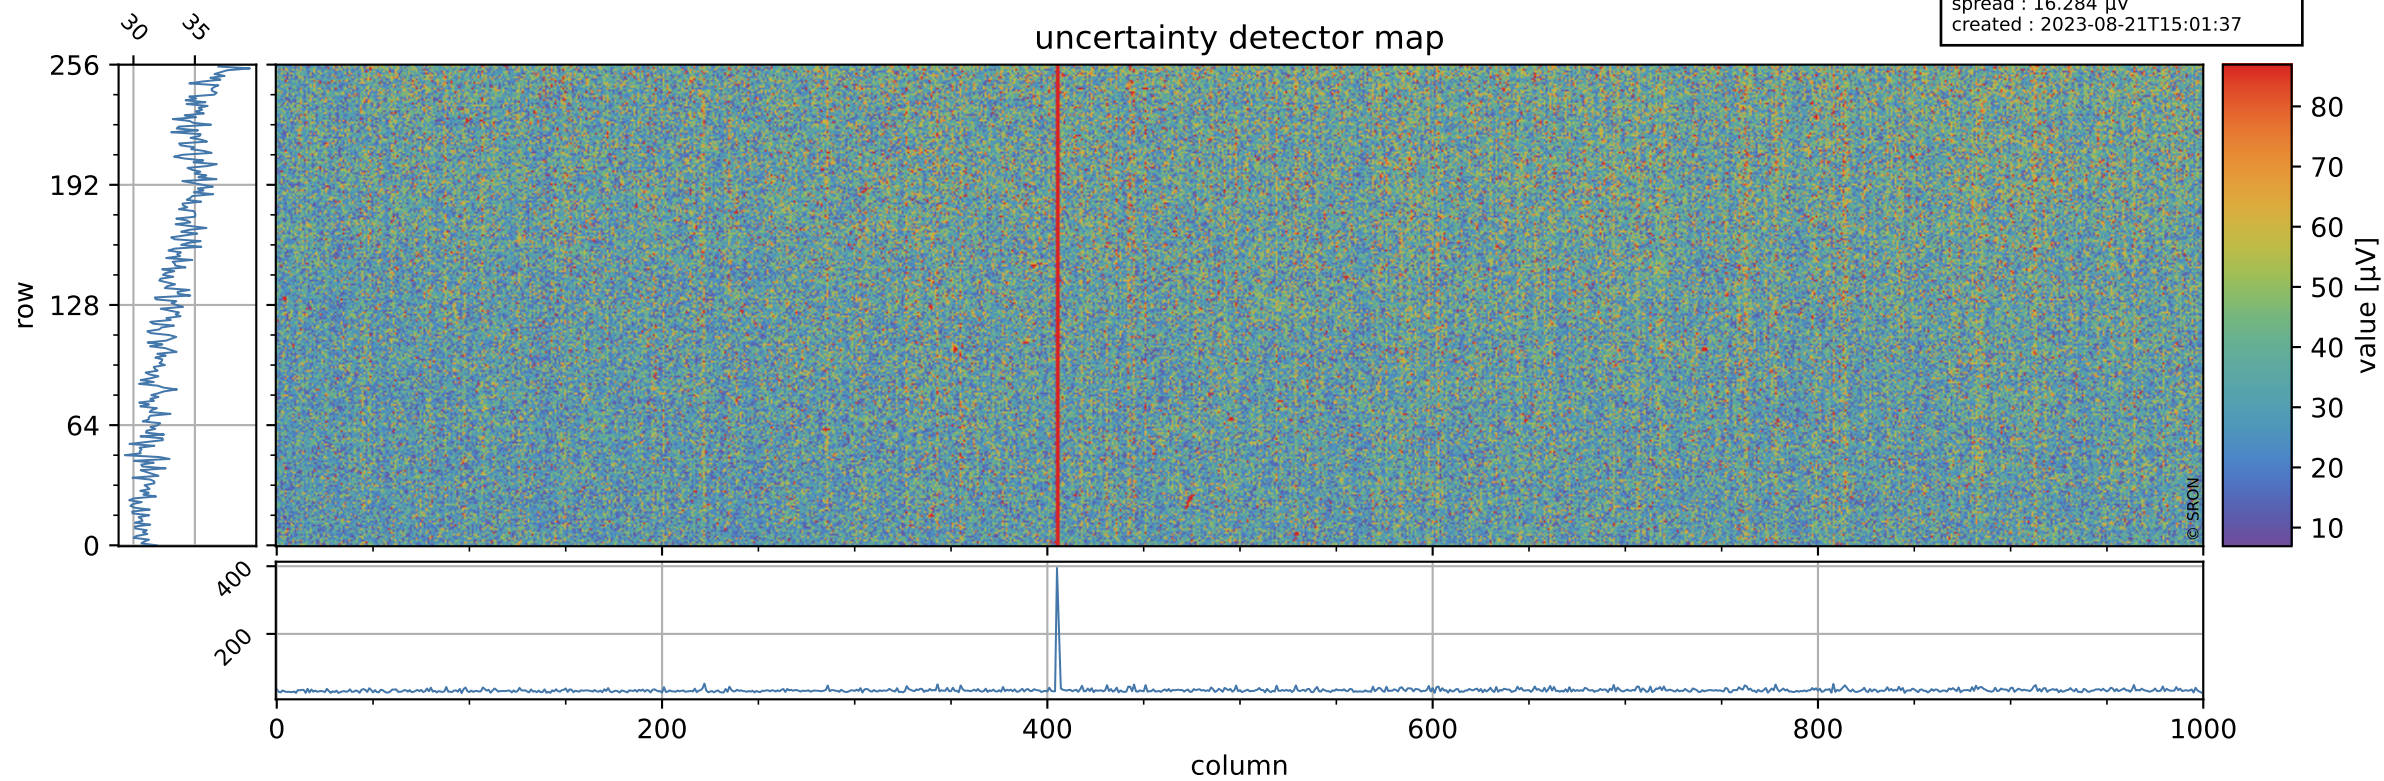

Tropomi SWIR offset (official)

orbits : 19 in [19537, 19582]
coverage : 2021-07-21 / 2021-07-24
median : 0.52598 V
spread : 0.035912 V
created : 2023-08-21T15:01:37

value detector map

Tropomi SWIR offset (official)

orbits : 19 in [19537, 19582]
coverage : 2021-07-21 / 2021-07-24
median : 33.463 μV
spread : 16.284 μV
created : 2023-08-21T15:01:37

Tropomi SWIR offset (official)

orbits : 19 in [19537, 19582]
coverage : 2021-07-21 / 2021-07-24
median : -0.030413 mV
spread : 0.38784 mV
created : 2023-08-21T15:01:38

value compared with SWIR offset CKD

Tropomi SWIR offset (official) ground-tracks of Sentinel-5P

orbits : 19 in [19537, 19582]
coverage : 2021-07-21 / 2021-07-24
created : 2023-08-21T15:01:38

Tropomi SWIR offset (official)

orbits : [2827, 19582]
coverage : 2018-04-30 / 2021-07-24
created : 2023-08-21T15:01:39

trend of detector median & temperatures