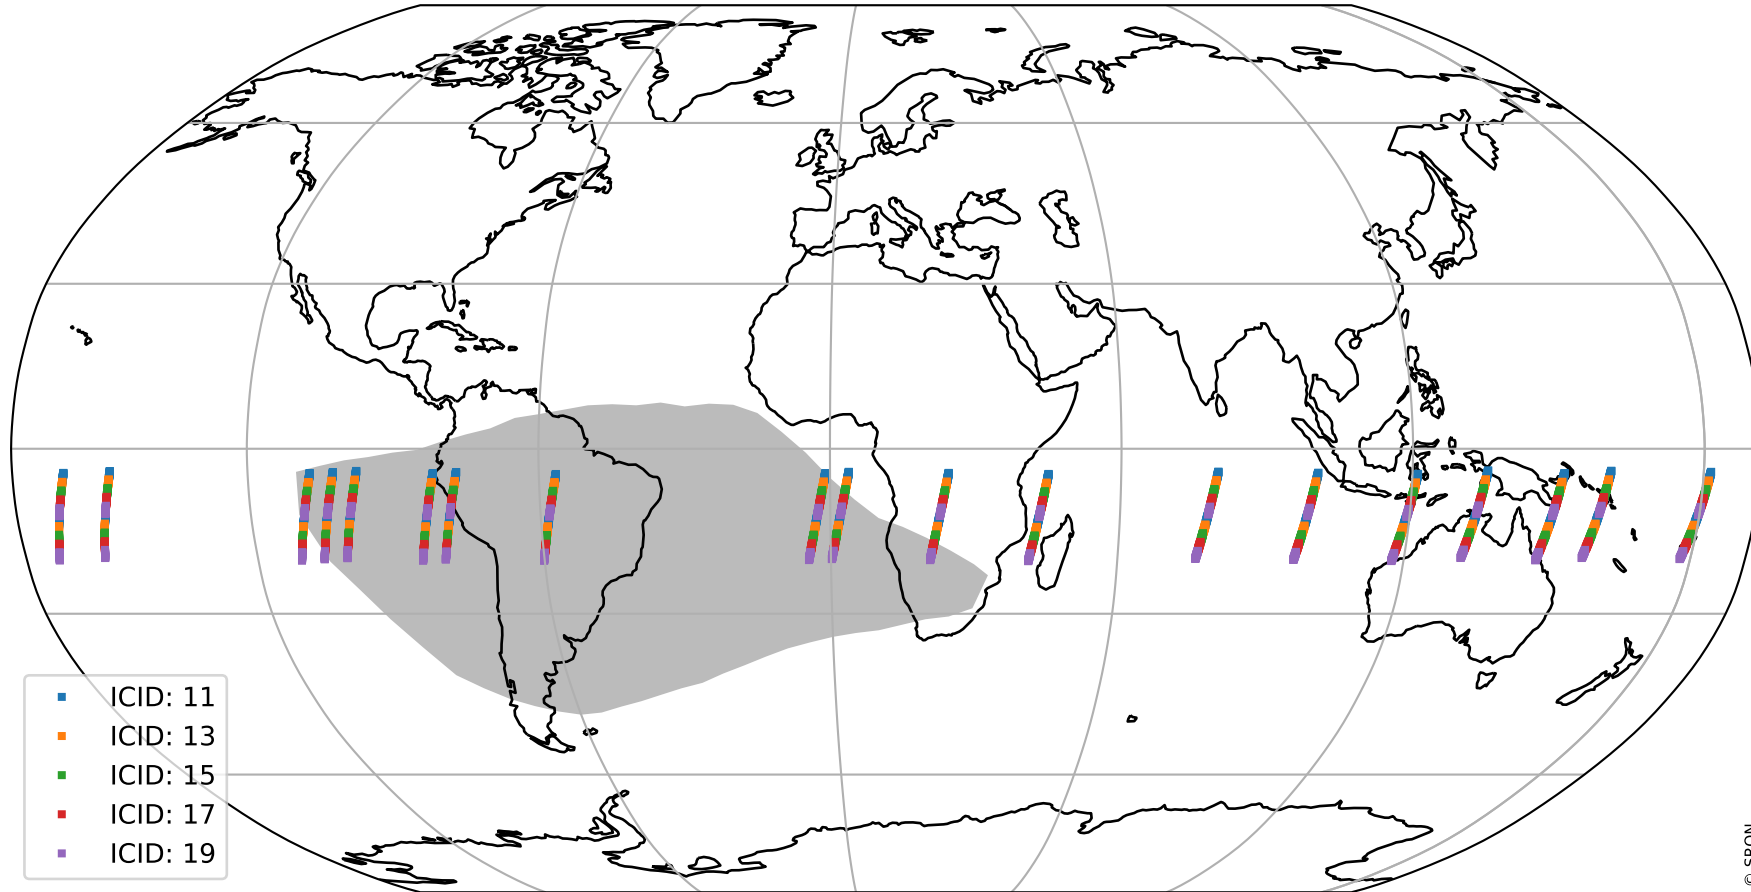

Tropomi SWIR offset (official)

orbits : 19 in [19537, 19582]
coverage : 2021-07-21 / 2021-07-24
median : 0.52598 V
spread : 0.035912 V
created : 2023-08-21T15:01:37

value detector map

Tropomi SWIR offset (official)

orbits : 19 in [19537, 19582]
coverage : 2021-07-21 / 2021-07-24
median : 33.463 μV
spread : 16.284 μV
created : 2023-08-21T15:01:37

Tropomi SWIR offset (official)

orbits : 19 in [19537, 19582]
coverage : 2021-07-21 / 2021-07-24
median : -0.030413 mV
spread : 0.38784 mV
created : 2023-08-21T15:01:38

value compared with SWIR offset CKD

Tropomi SWIR offset (official) ground-tracks of Sentinel-5P

orbits : 19 in [19537, 19582]
coverage : 2021-07-21 / 2021-07-24
created : 2023-08-21T15:01:38

Tropomi SWIR offset (official)

orbits : [2827, 19582]
coverage : 2018-04-30 / 2021-07-24
created : 2023-08-21T15:01:39

trend of detector median & temperatures