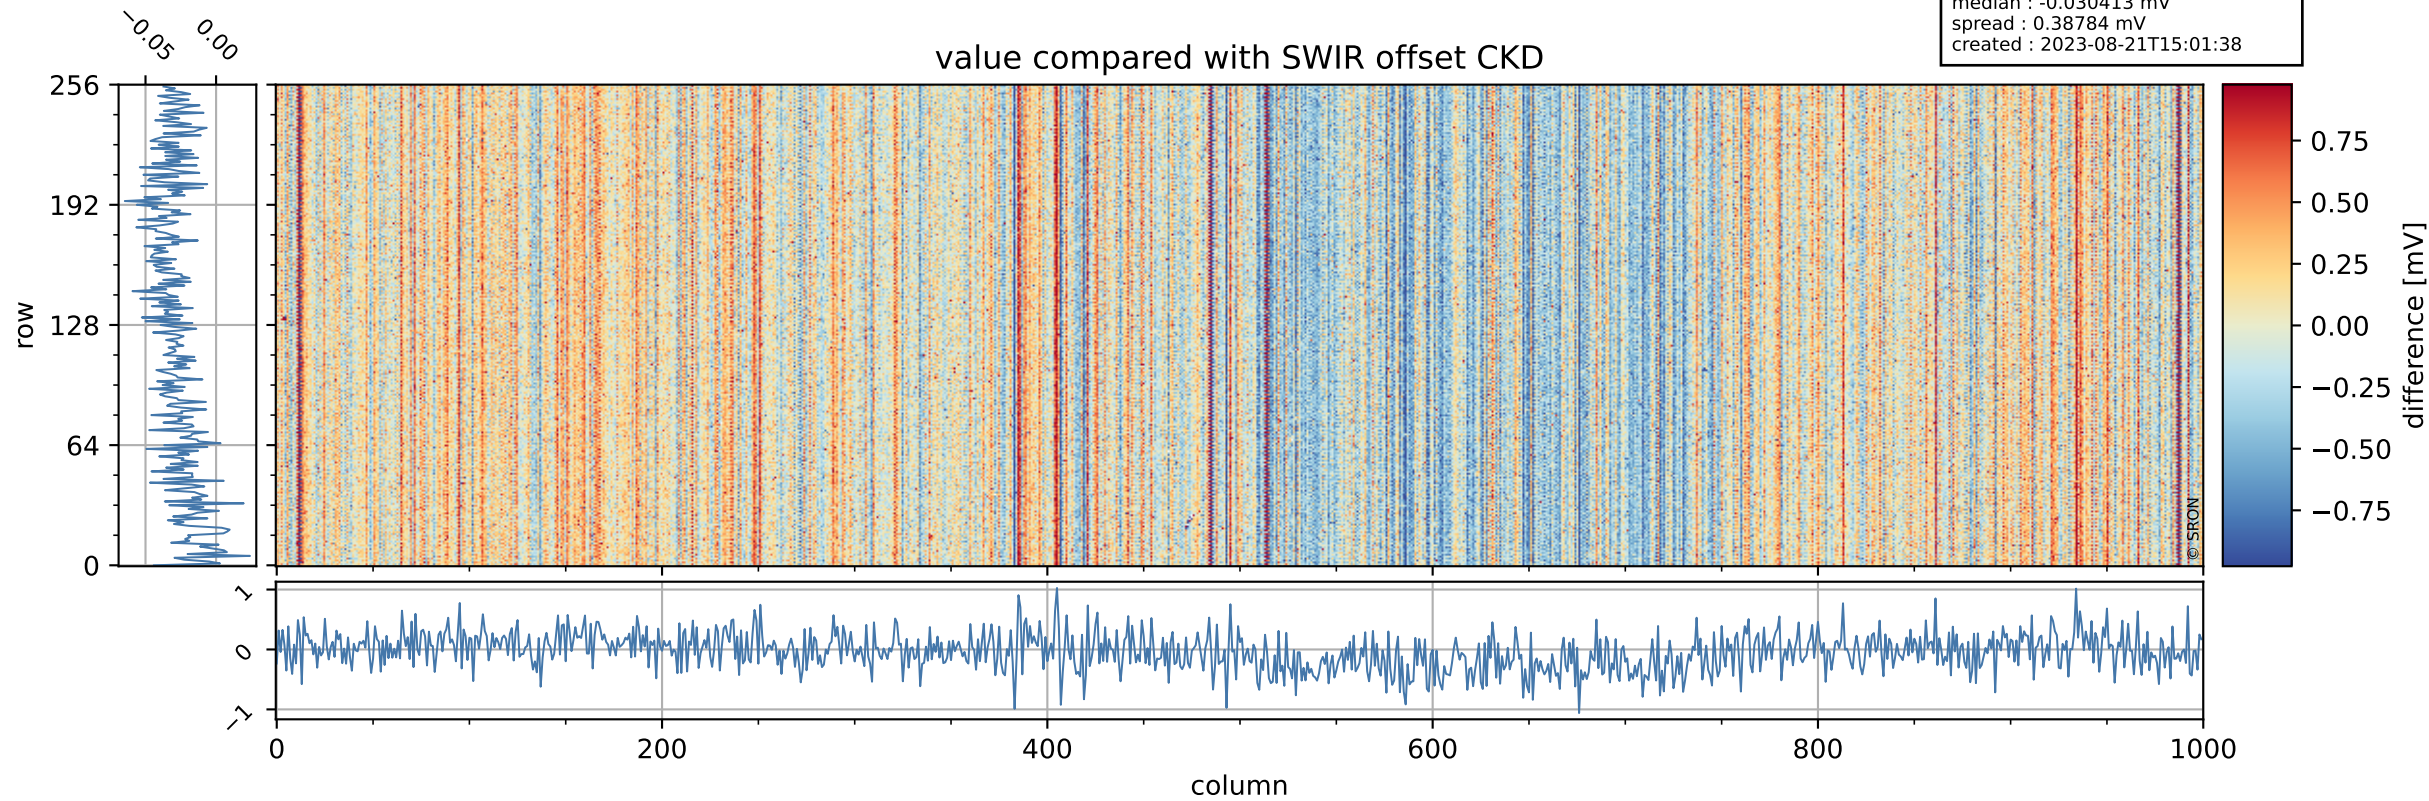

Tropomi SWIR offset (official)

orbits : 19 in [19537, 19582]
coverage : 2021-07-21 / 2021-07-24
median : 0.52598 V
spread : 0.035912 V
created : 2023-08-21T15:01:37

value detector map

Tropomi SWIR offset (official)

orbits : 19 in [19537, 19582]
coverage : 2021-07-21 / 2021-07-24
median : 33.463 μV
spread : 16.284 μV
created : 2023-08-21T15:01:37

Tropomi SWIR offset (official)

orbits : 19 in [19537, 19582]
coverage : 2021-07-21 / 2021-07-24
median : -0.030413 mV
spread : 0.38784 mV
created : 2023-08-21T15:01:38

value compared with SWIR offset CKD

Tropomi SWIR offset (official) ground-tracks of Sentinel-5P

orbits : 19 in [19537, 19582]
coverage : 2021-07-21 / 2021-07-24
created : 2023-08-21T15:01:38

Tropomi SWIR offset (official)

orbits : [2827, 19582]
coverage : 2018-04-30 / 2021-07-24
created : 2023-08-21T15:01:39

trend of detector median & temperatures