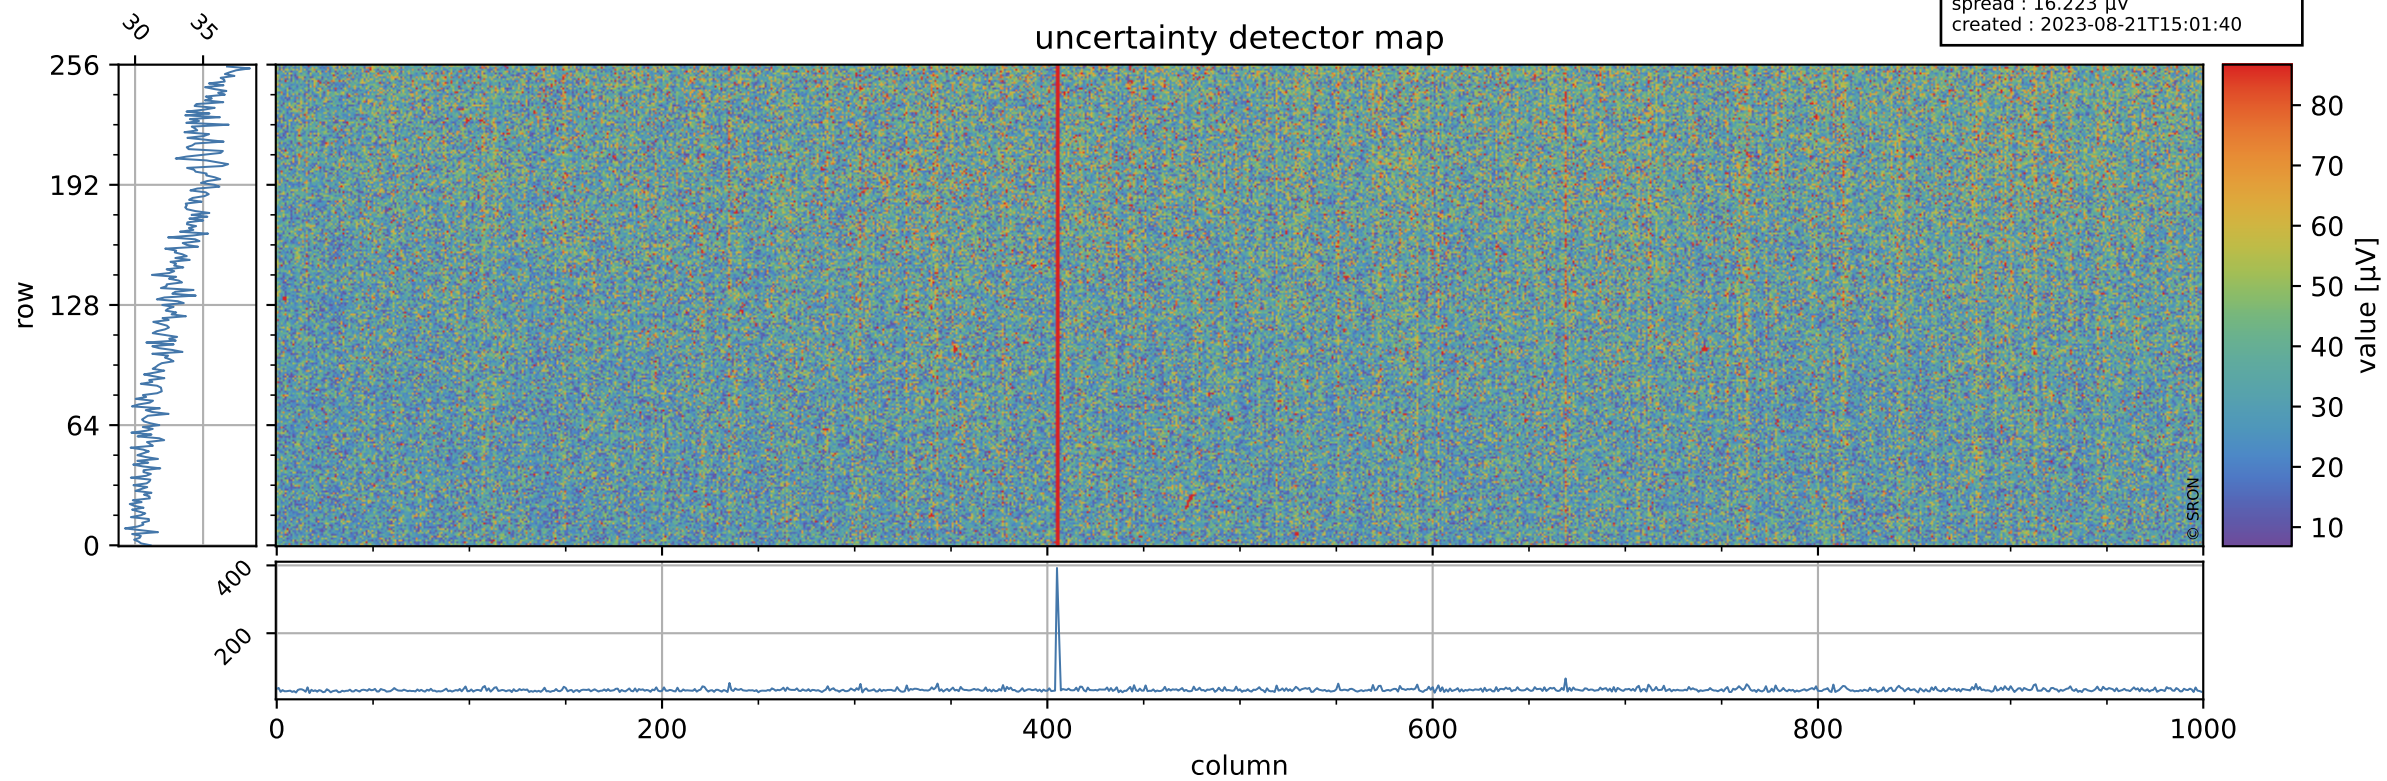

# Tropomi SWIR offset (official)

orbits : 19 in [19552, 19597]  
coverage : 2021-07-22 / 2021-07-25  
median : 0.52598 V  
spread : 0.035912 V  
created : 2023-08-21T15:01:40

## value detector map

# Tropomi SWIR offset (official)

orbits : 19 in [19552, 19597]  
coverage : 2021-07-22 / 2021-07-25  
median : 33.216  $\mu\text{V}$   
spread : 16.223  $\mu\text{V}$   
created : 2023-08-21T15:01:40

# Tropomi SWIR offset (official) ground-tracks of Sentinel-5P

orbits : 19 in [19552, 19597]  
coverage : 2021-07-22 / 2021-07-25  
created : 2023-08-21T15:01:41