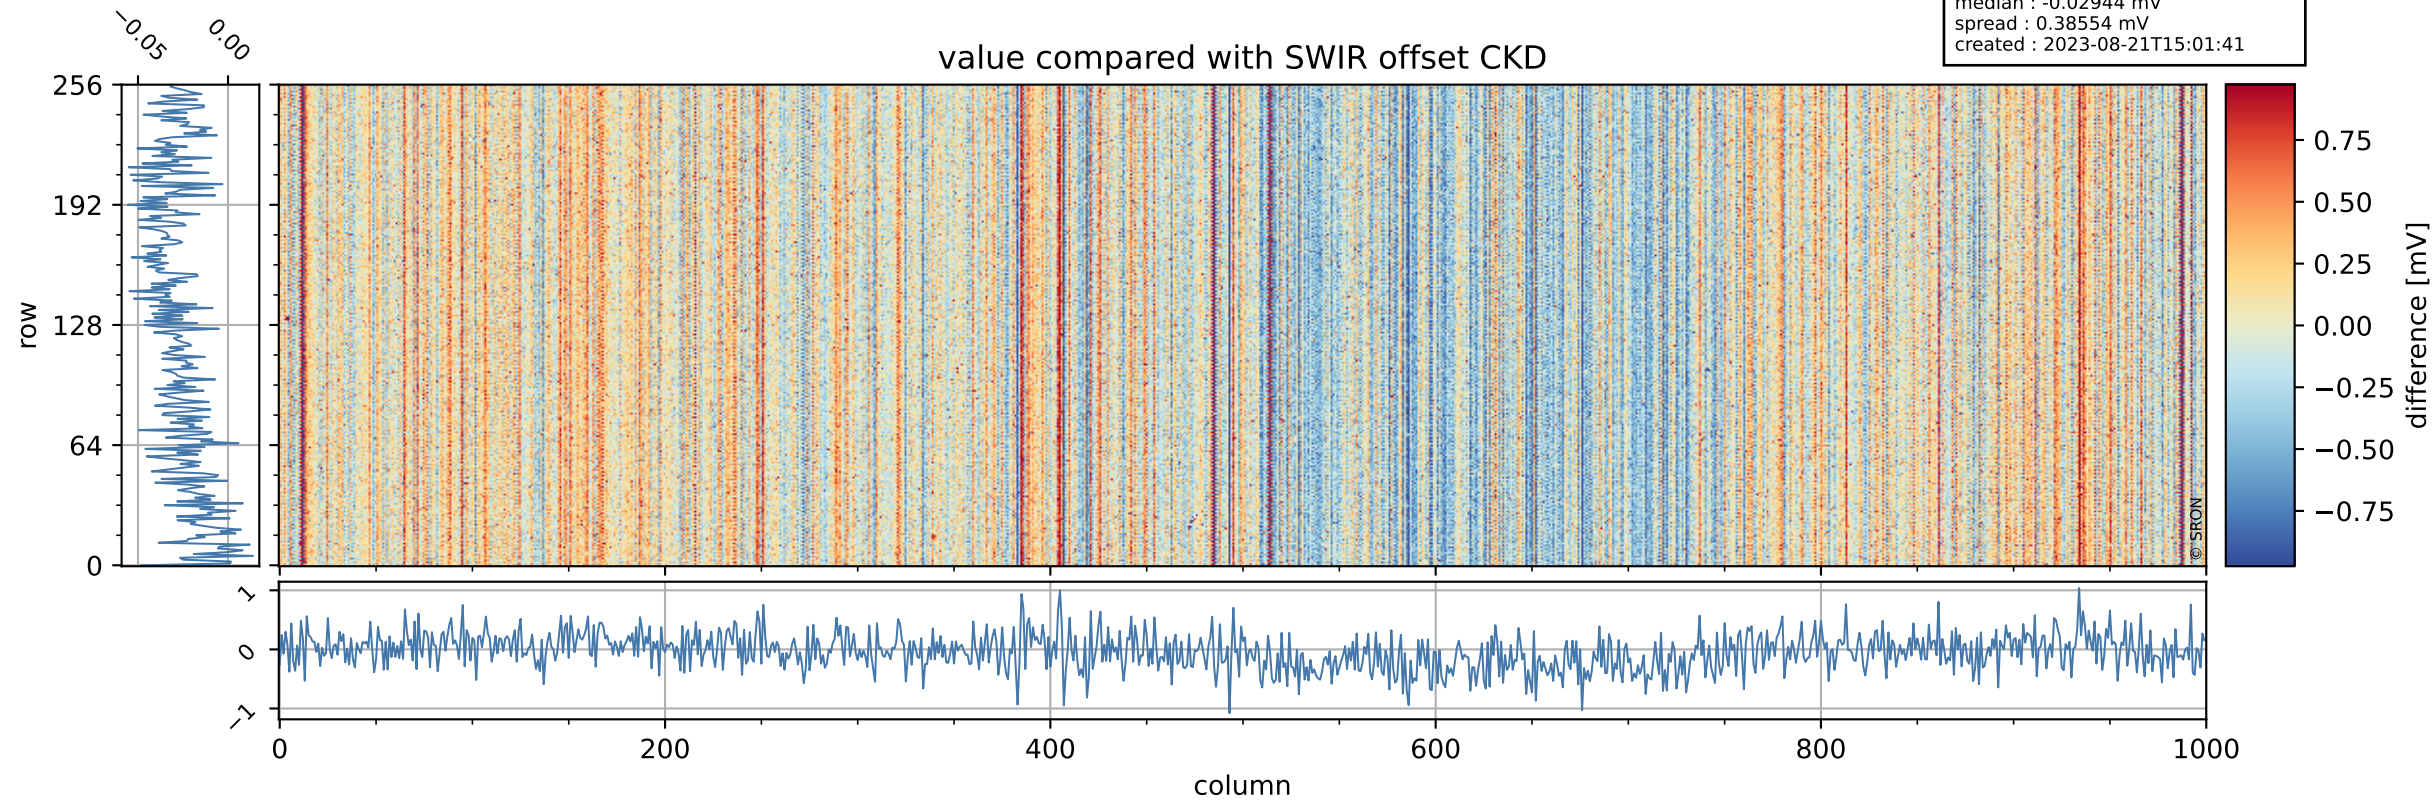

## value detector map

# Tropomi SWIR offset (official)

orbits : 19 in [19552, 19597]  
coverage : 2021-07-22 / 2021-07-25  
median : 33.216  $\mu\text{V}$   
spread : 16.223  $\mu\text{V}$   
created : 2023-08-21T15:01:40

# Tropomi SWIR offset (official)

orbits : 19 in [19552, 19597]  
coverage : 2021-07-22 / 2021-07-25  
median : -0.02944 mV  
spread : 0.38554 mV  
created : 2023-08-21T15:01:41

value compared with SWIR offset CKD

# Tropomi SWIR offset (official) ground-tracks of Sentinel-5P

orbits : 19 in [19552, 19597]  
coverage : 2021-07-22 / 2021-07-25  
created : 2023-08-21T15:01:41