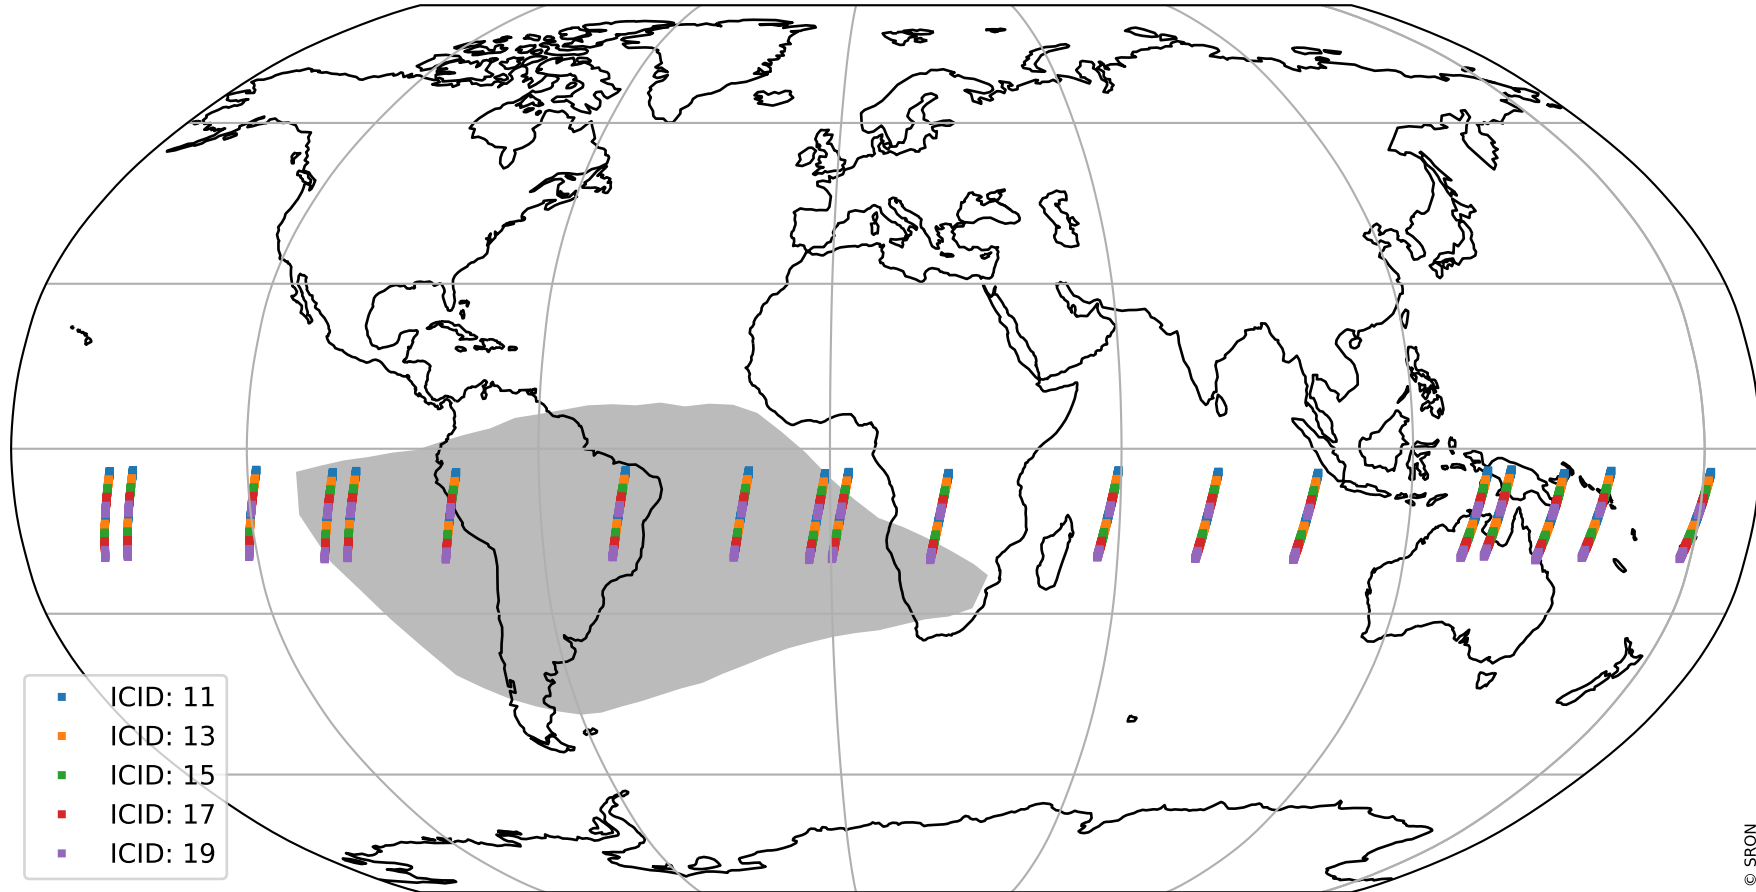

# Tropomi SWIR offset (official)

orbits : 19 in [19552, 19597]  
coverage : 2021-07-22 / 2021-07-25  
median : 33.216  $\mu\text{V}$   
spread : 16.223  $\mu\text{V}$   
created : 2023-08-21T15:01:40

# Tropomi SWIR offset (official)

orbits : 19 in [19552, 19597]  
coverage : 2021-07-22 / 2021-07-25  
median : -0.02944 mV  
spread : 0.38554 mV  
created : 2023-08-21T15:01:41

value compared with SWIR offset CKD

# Tropomi SWIR offset (official) ground-tracks of Sentinel-5P

orbits : 19 in [19552, 19597]  
coverage : 2021-07-22 / 2021-07-25  
created : 2023-08-21T15:01:41

# Tropomi SWIR offset (official)

orbits : [2827, 19597]  
coverage : 2018-04-30 / 2021-07-25  
created : 2023-08-21T15:01:42