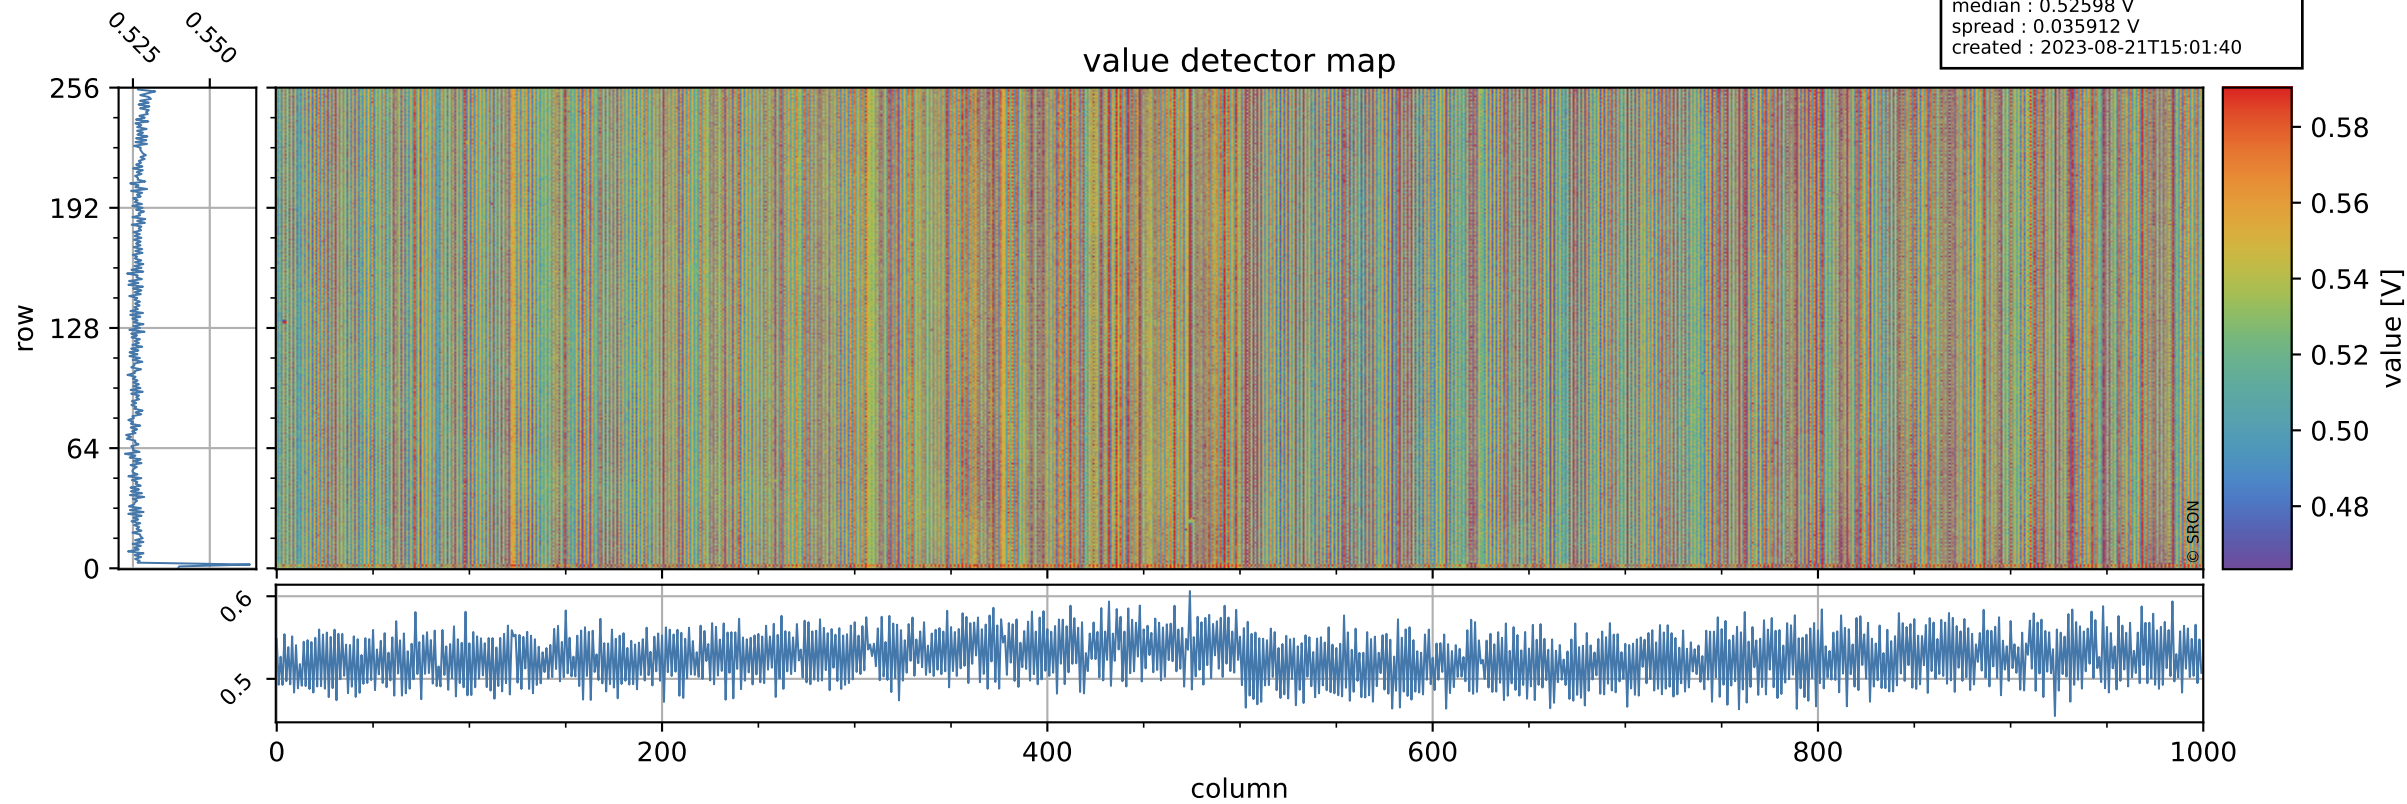

# Tropomi SWIR offset (official)

orbits : 19 in [19552, 19597]  
coverage : 2021-07-22 / 2021-07-25  
median : 0.52598 V  
spread : 0.035912 V  
created : 2023-08-21T15:01:40

## value detector map

# Tropomi SWIR offset (official)

orbits : 19 in [19552, 19597]  
coverage : 2021-07-22 / 2021-07-25  
median : 33.216  $\mu\text{V}$   
spread : 16.223  $\mu\text{V}$   
created : 2023-08-21T15:01:40

# Tropomi SWIR offset (official) ground-tracks of Sentinel-5P

orbits : 19 in [19552, 19597]  
coverage : 2021-07-22 / 2021-07-25  
created : 2023-08-21T15:01:41