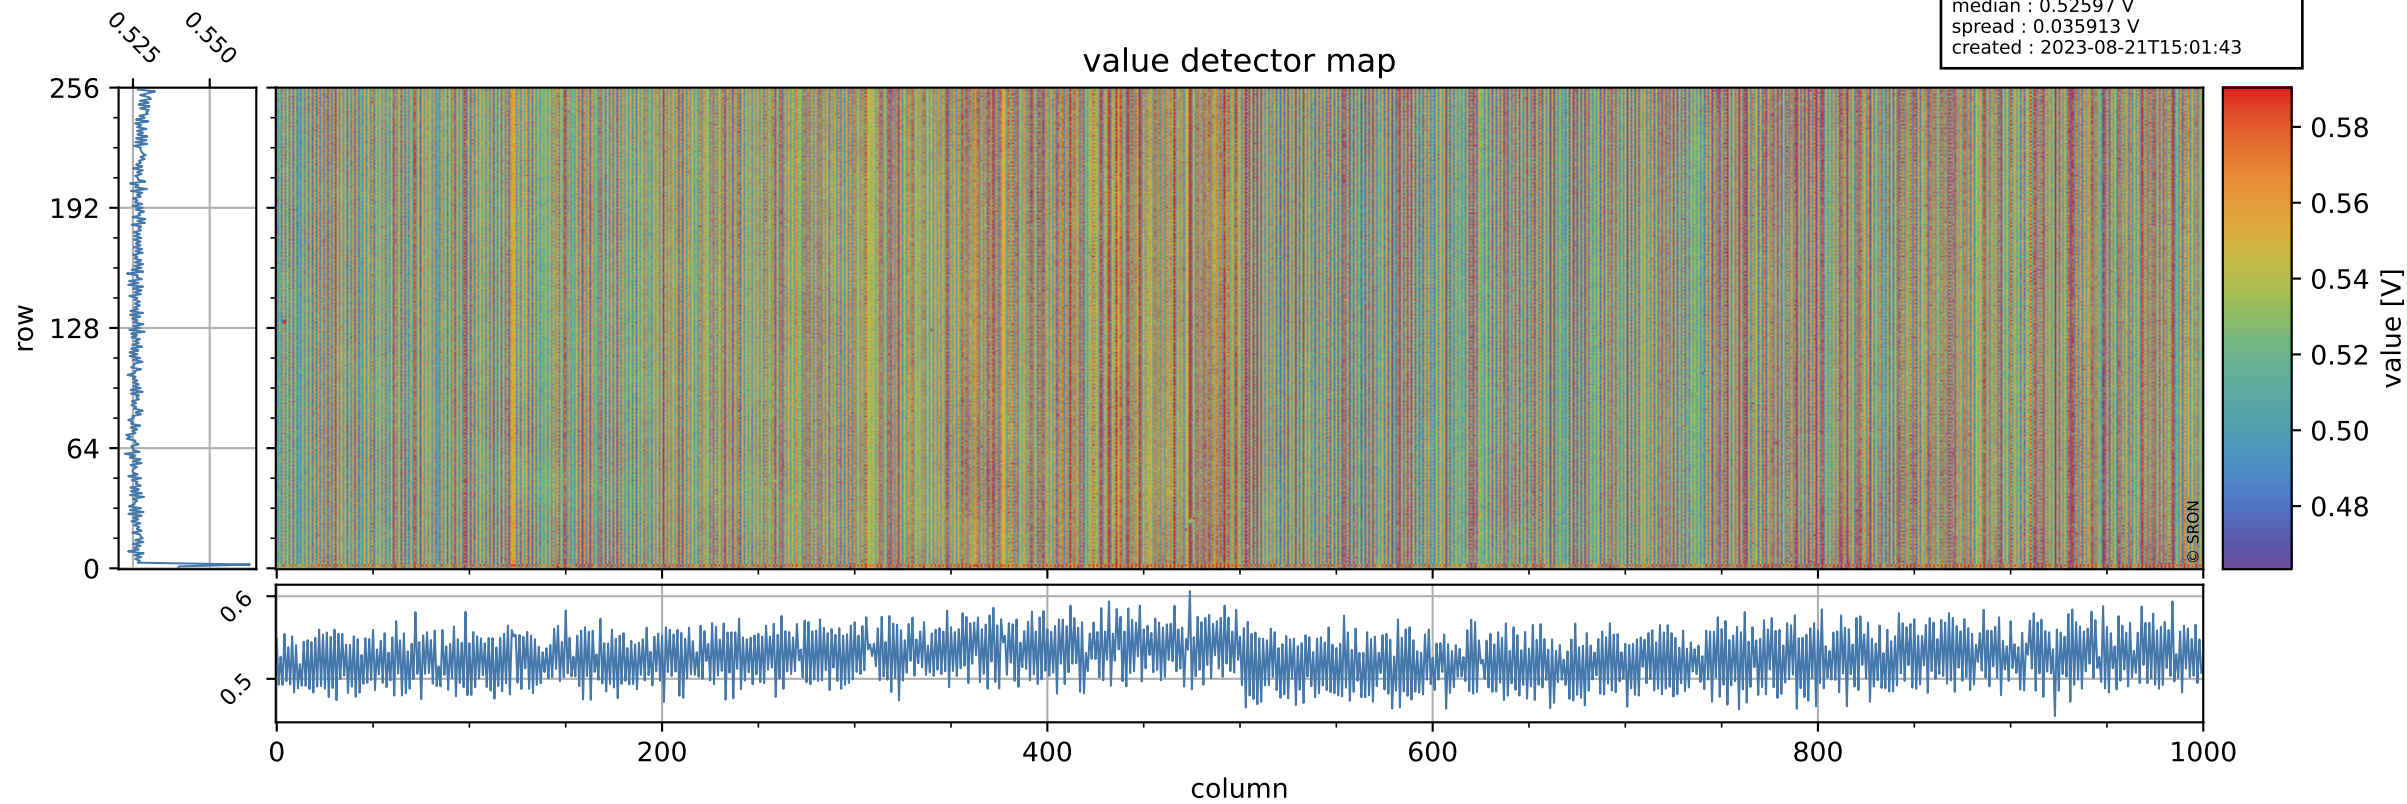

Tropomi SWIR offset (official)

orbits : 18 in [19567, 19612]
coverage : 2021-07-23 / 2021-07-26
median : 0.52597 V
spread : 0.035913 V
created : 2023-08-21T15:01:43

value detector map

Tropomi SWIR offset (official)

orbits : 18 in [19567, 19612]
coverage : 2021-07-23 / 2021-07-26
median : 30.79 μV
spread : 15.056 μV
created : 2023-08-21T15:01:43

Tropomi SWIR offset (official)

orbits : 18 in [19567, 19612]
coverage : 2021-07-23 / 2021-07-26
median : -0.038293 mV
spread : 0.38725 mV
created : 2023-08-21T15:01:44

value compared with SWIR offset CKD

Tropomi SWIR offset (official) ground-tracks of Sentinel-5P

orbits : 18 in [19567, 19612]
coverage : 2021-07-23 / 2021-07-26
created : 2023-08-21T15:01:44

Tropomi SWIR offset (official)

orbits : [2827, 19612]
coverage : 2018-04-30 / 2021-07-26
created : 2023-08-21T15:01:44

trend of detector median & temperatures