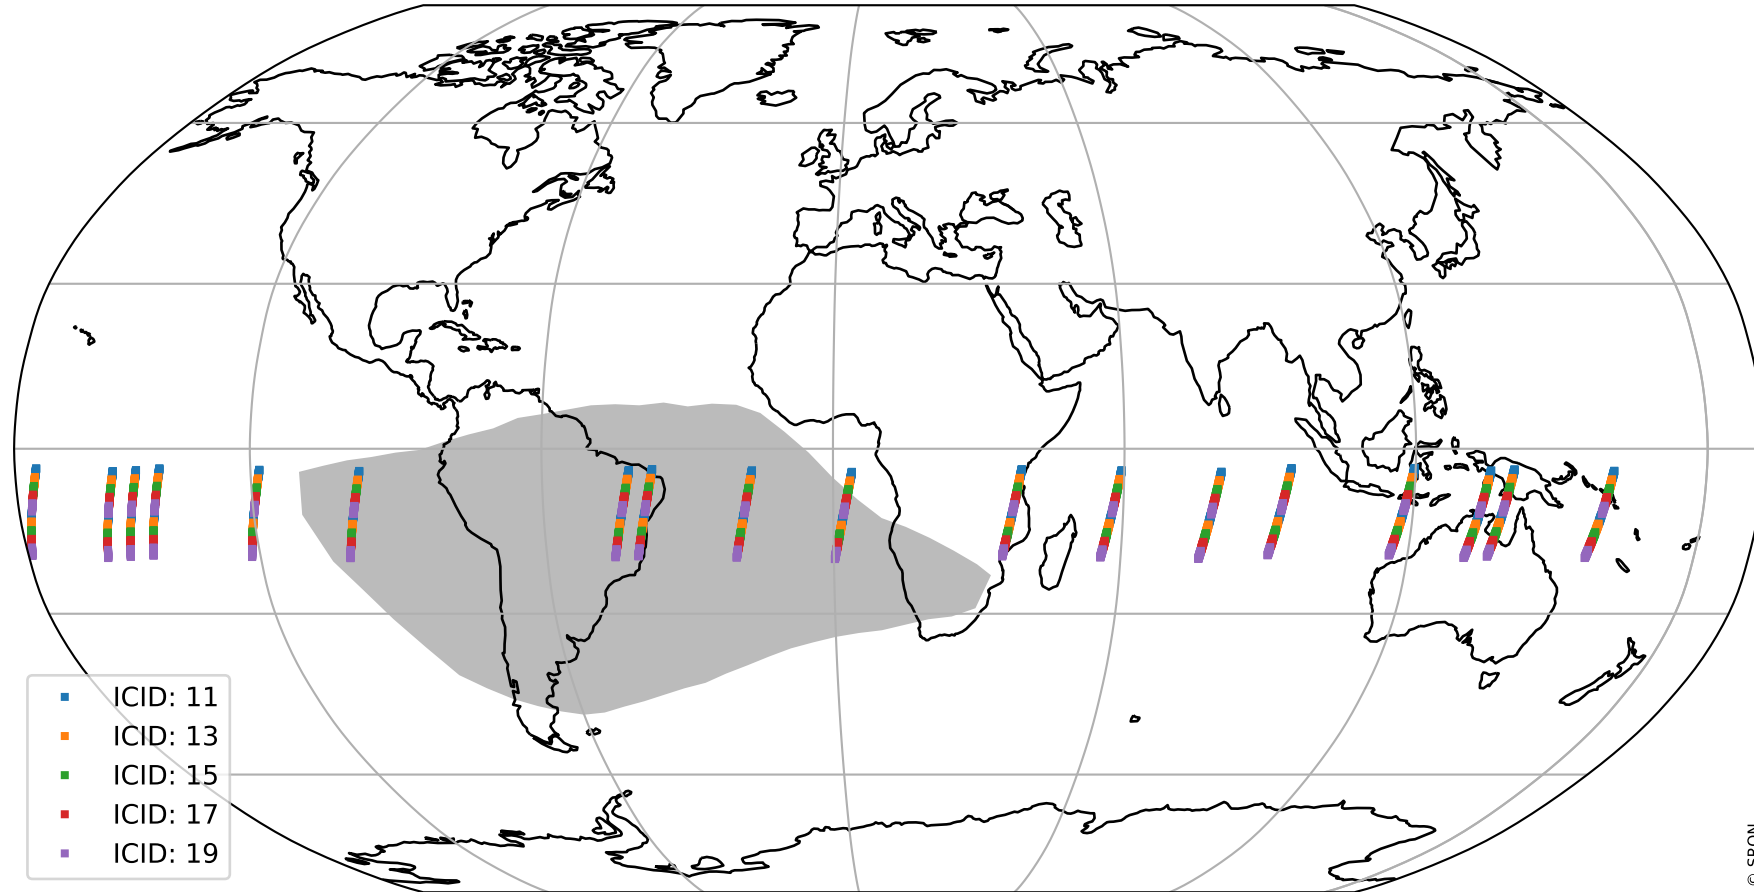

Tropomi SWIR offset (official)

orbits : 18 in [19567, 19612]
coverage : 2021-07-23 / 2021-07-26
median : 0.52597 V
spread : 0.035913 V
created : 2023-08-21T15:01:43

value detector map

Tropomi SWIR offset (official)

orbits : 18 in [19567, 19612]
coverage : 2021-07-23 / 2021-07-26
median : 30.79 μV
spread : 15.056 μV
created : 2023-08-21T15:01:43

Tropomi SWIR offset (official)

orbits : 18 in [19567, 19612]
coverage : 2021-07-23 / 2021-07-26
median : -0.038293 mV
spread : 0.38725 mV
created : 2023-08-21T15:01:44

value compared with SWIR offset CKD

Tropomi SWIR offset (official) ground-tracks of Sentinel-5P

orbits : 18 in [19567, 19612]
coverage : 2021-07-23 / 2021-07-26
created : 2023-08-21T15:01:44

Tropomi SWIR offset (official)

orbits : [2827, 19612]
coverage : 2018-04-30 / 2021-07-26
created : 2023-08-21T15:01:44

trend of detector median & temperatures