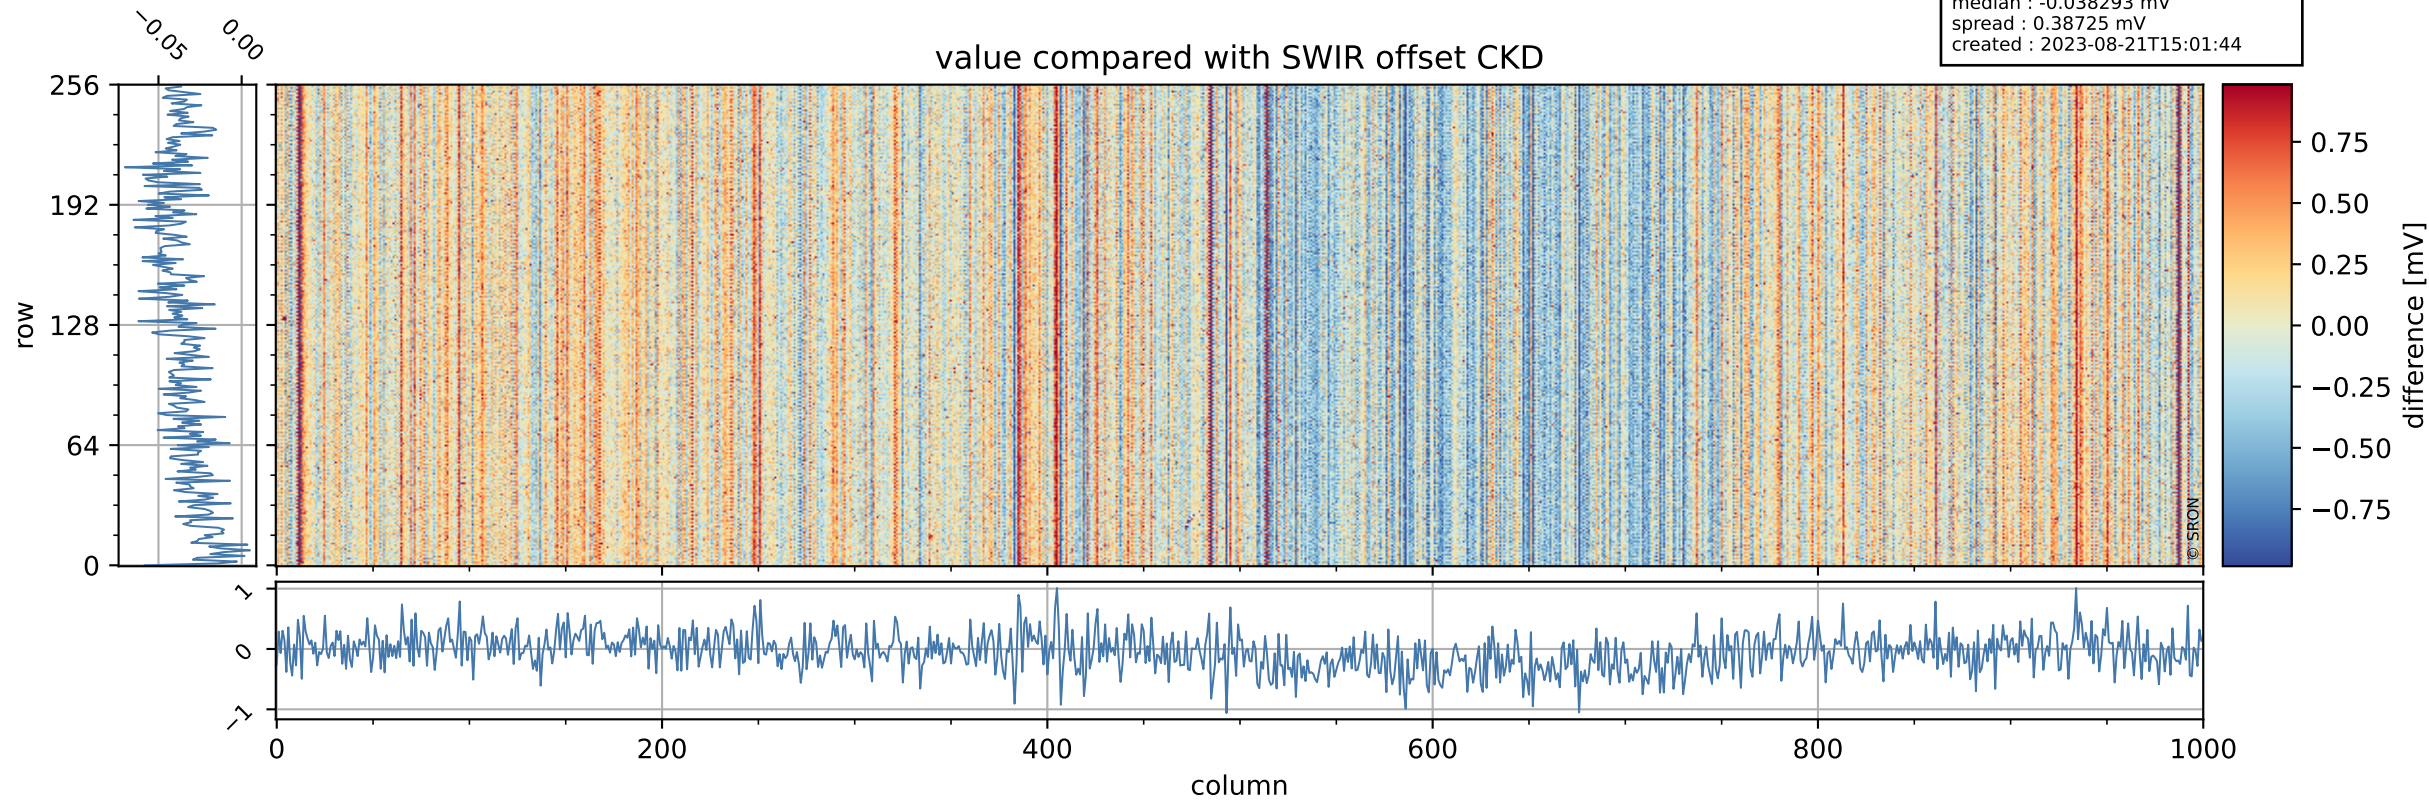

Tropomi SWIR offset (official)

orbits : 18 in [19567, 19612]
coverage : 2021-07-23 / 2021-07-26
median : 0.52597 V
spread : 0.035913 V
created : 2023-08-21T15:01:43

value detector map

Tropomi SWIR offset (official)

orbits : 18 in [19567, 19612]
coverage : 2021-07-23 / 2021-07-26
median : 30.79 μV
spread : 15.056 μV
created : 2023-08-21T15:01:43

Tropomi SWIR offset (official)

orbits : 18 in [19567, 19612]
coverage : 2021-07-23 / 2021-07-26
median : -0.038293 mV
spread : 0.38725 mV
created : 2023-08-21T15:01:44

value compared with SWIR offset CKD

Tropomi SWIR offset (official) ground-tracks of Sentinel-5P

orbits : 18 in [19567, 19612]
coverage : 2021-07-23 / 2021-07-26
created : 2023-08-21T15:01:44

Tropomi SWIR offset (official)

orbits : [2827, 19612]
coverage : 2018-04-30 / 2021-07-26
created : 2023-08-21T15:01:44

trend of detector median & temperatures