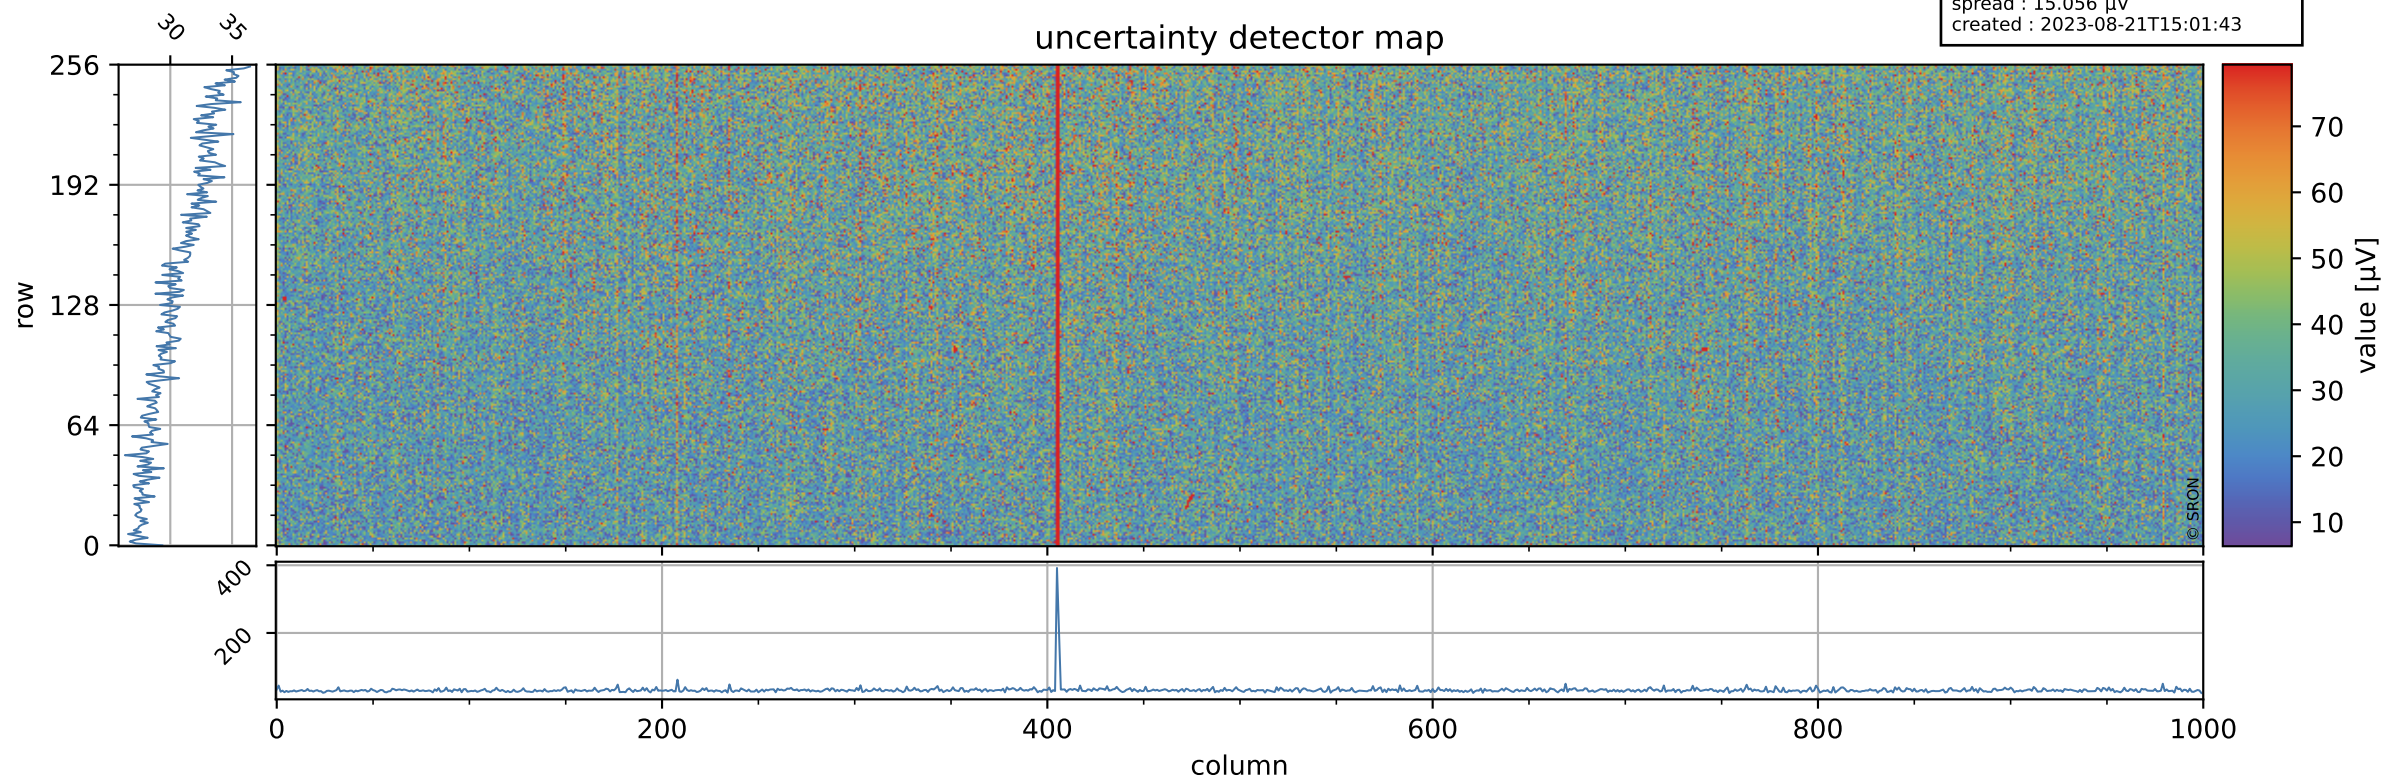

Tropomi SWIR offset (official)

orbits : 18 in [19567, 19612]
coverage : 2021-07-23 / 2021-07-26
median : 0.52597 V
spread : 0.035913 V
created : 2023-08-21T15:01:43

value detector map

Tropomi SWIR offset (official)

orbits : 18 in [19567, 19612]
coverage : 2021-07-23 / 2021-07-26
median : 30.79 μV
spread : 15.056 μV
created : 2023-08-21T15:01:43

Tropomi SWIR offset (official)

orbits : 18 in [19567, 19612]
coverage : 2021-07-23 / 2021-07-26
median : -0.038293 mV
spread : 0.38725 mV
created : 2023-08-21T15:01:44

value compared with SWIR offset CKD

Tropomi SWIR offset (official) ground-tracks of Sentinel-5P

orbits : 18 in [19567, 19612]
coverage : 2021-07-23 / 2021-07-26
created : 2023-08-21T15:01:44

Tropomi SWIR offset (official)

orbits : [2827, 19612]
coverage : 2018-04-30 / 2021-07-26
created : 2023-08-21T15:01:44

trend of detector median & temperatures