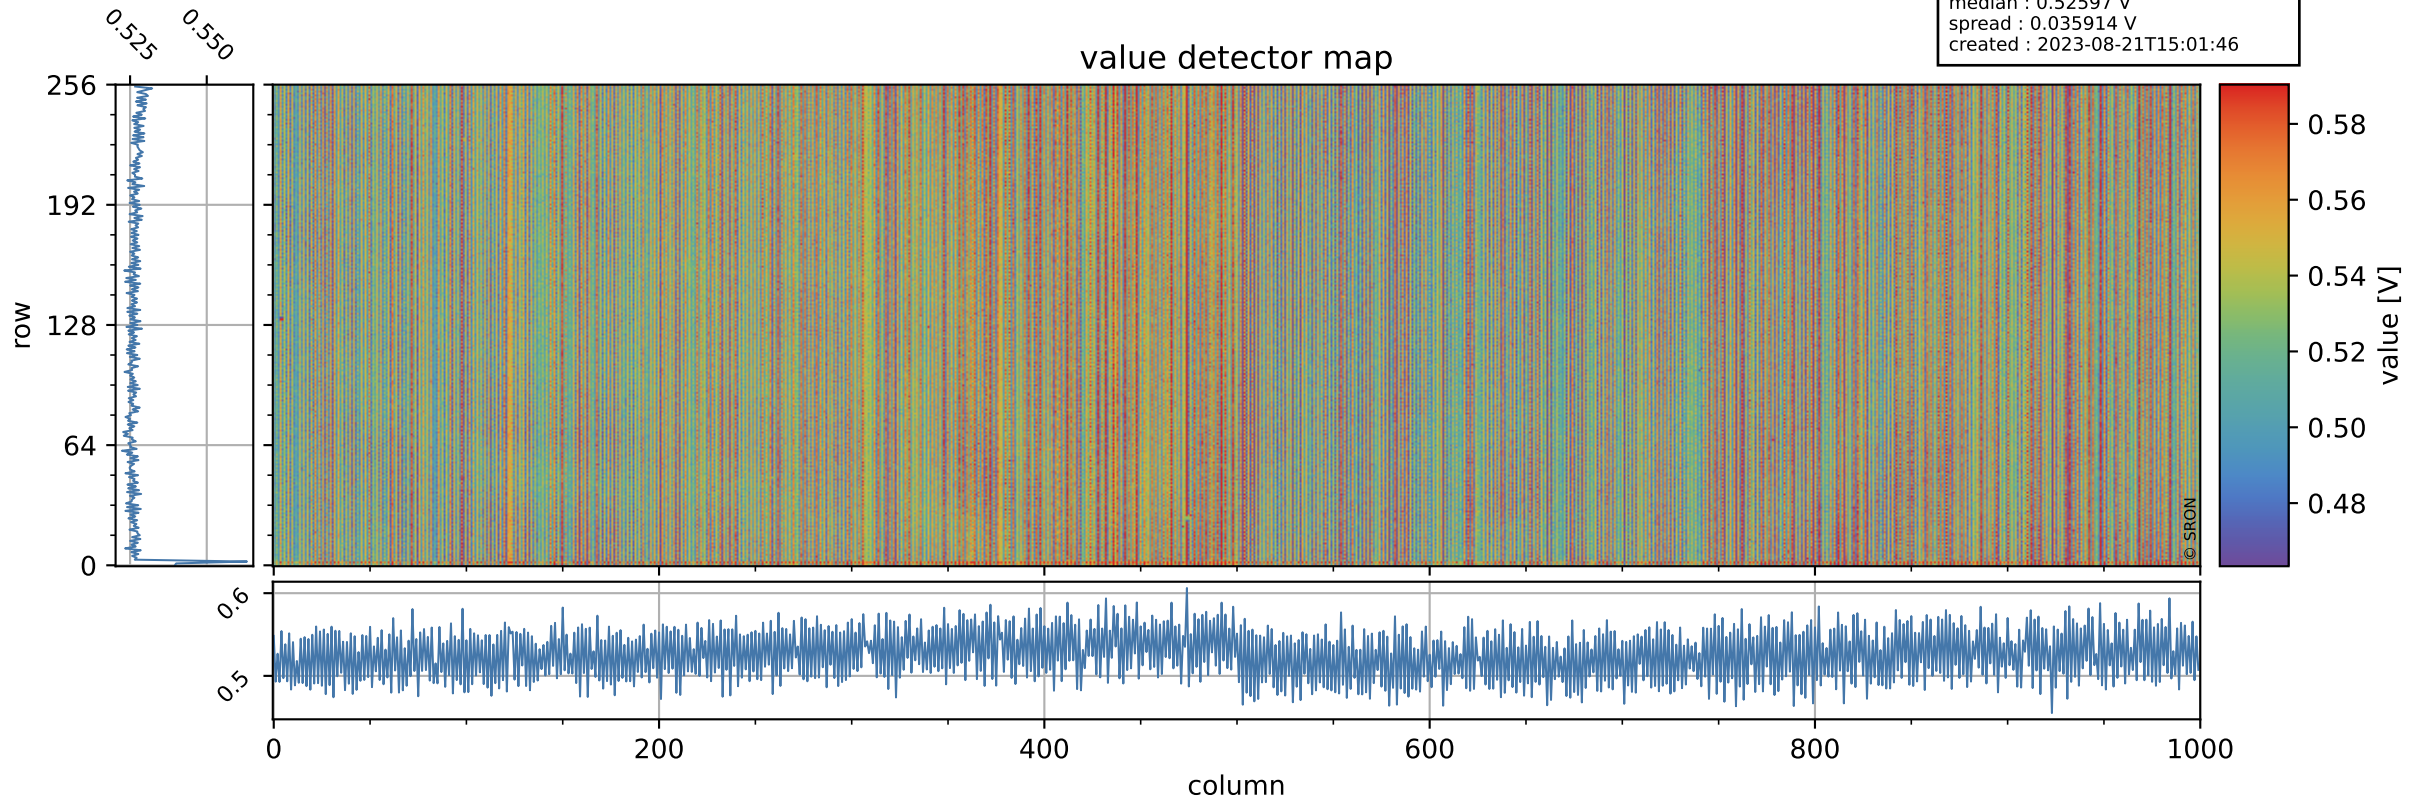

Tropomi SWIR offset (official)

orbits : 19 in [19582, 19627]
coverage : 2021-07-24 / 2021-07-27
median : 0.52597 V
spread : 0.035914 V
created : 2023-08-21T15:01:46

value detector map

Tropomi SWIR offset (official)

orbits : 19 in [19582, 19627]
coverage : 2021-07-24 / 2021-07-27
median : 29.955 μV
spread : 14.897 μV
created : 2023-08-21T15:01:46

Tropomi SWIR offset (official)

orbits : 19 in [19582, 19627]
coverage : 2021-07-24 / 2021-07-27
median : -0.037998 mV
spread : 0.38846 mV
created : 2023-08-21T15:01:47

value compared with SWIR offset CKD

Tropomi SWIR offset (official) ground-tracks of Sentinel-5P

orbits : 19 in [19582, 19627]
coverage : 2021-07-24 / 2021-07-27
created : 2023-08-21T15:01:47

Tropomi SWIR offset (official)

orbits : [2827, 19627]
coverage : 2018-04-30 / 2021-07-27
created : 2023-08-21T15:01:48

trend of detector median & temperatures