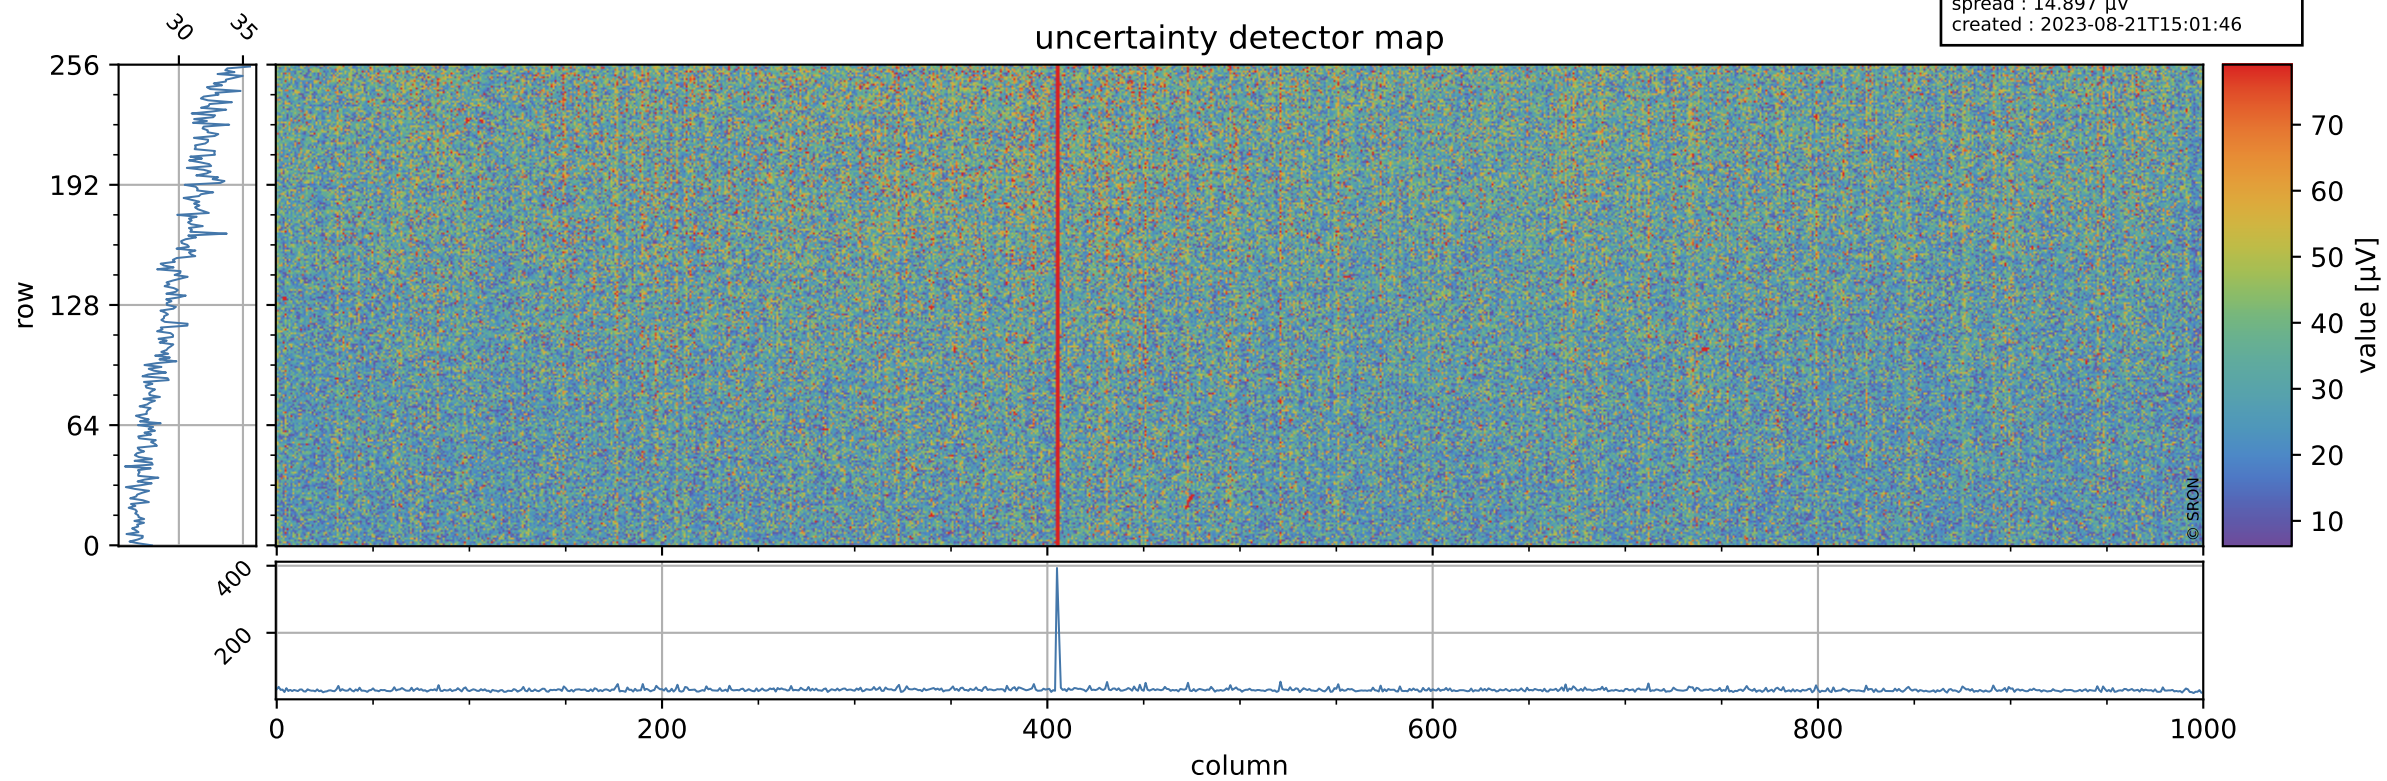

Tropomi SWIR offset (official)

orbits : 19 in [19582, 19627]
coverage : 2021-07-24 / 2021-07-27
median : 0.52597 V
spread : 0.035914 V
created : 2023-08-21T15:01:46

value detector map

Tropomi SWIR offset (official)

orbits : 19 in [19582, 19627]
coverage : 2021-07-24 / 2021-07-27
median : 29.955 μV
spread : 14.897 μV
created : 2023-08-21T15:01:46

Tropomi SWIR offset (official)

orbits : 19 in [19582, 19627]
coverage : 2021-07-24 / 2021-07-27
median : -0.037998 mV
spread : 0.38846 mV
created : 2023-08-21T15:01:47

value compared with SWIR offset CKD

Tropomi SWIR offset (official) ground-tracks of Sentinel-5P

orbits : 19 in [19582, 19627]
coverage : 2021-07-24 / 2021-07-27
created : 2023-08-21T15:01:47

Tropomi SWIR offset (official)

orbits : [2827, 19627]
coverage : 2018-04-30 / 2021-07-27
created : 2023-08-21T15:01:48

trend of detector median & temperatures