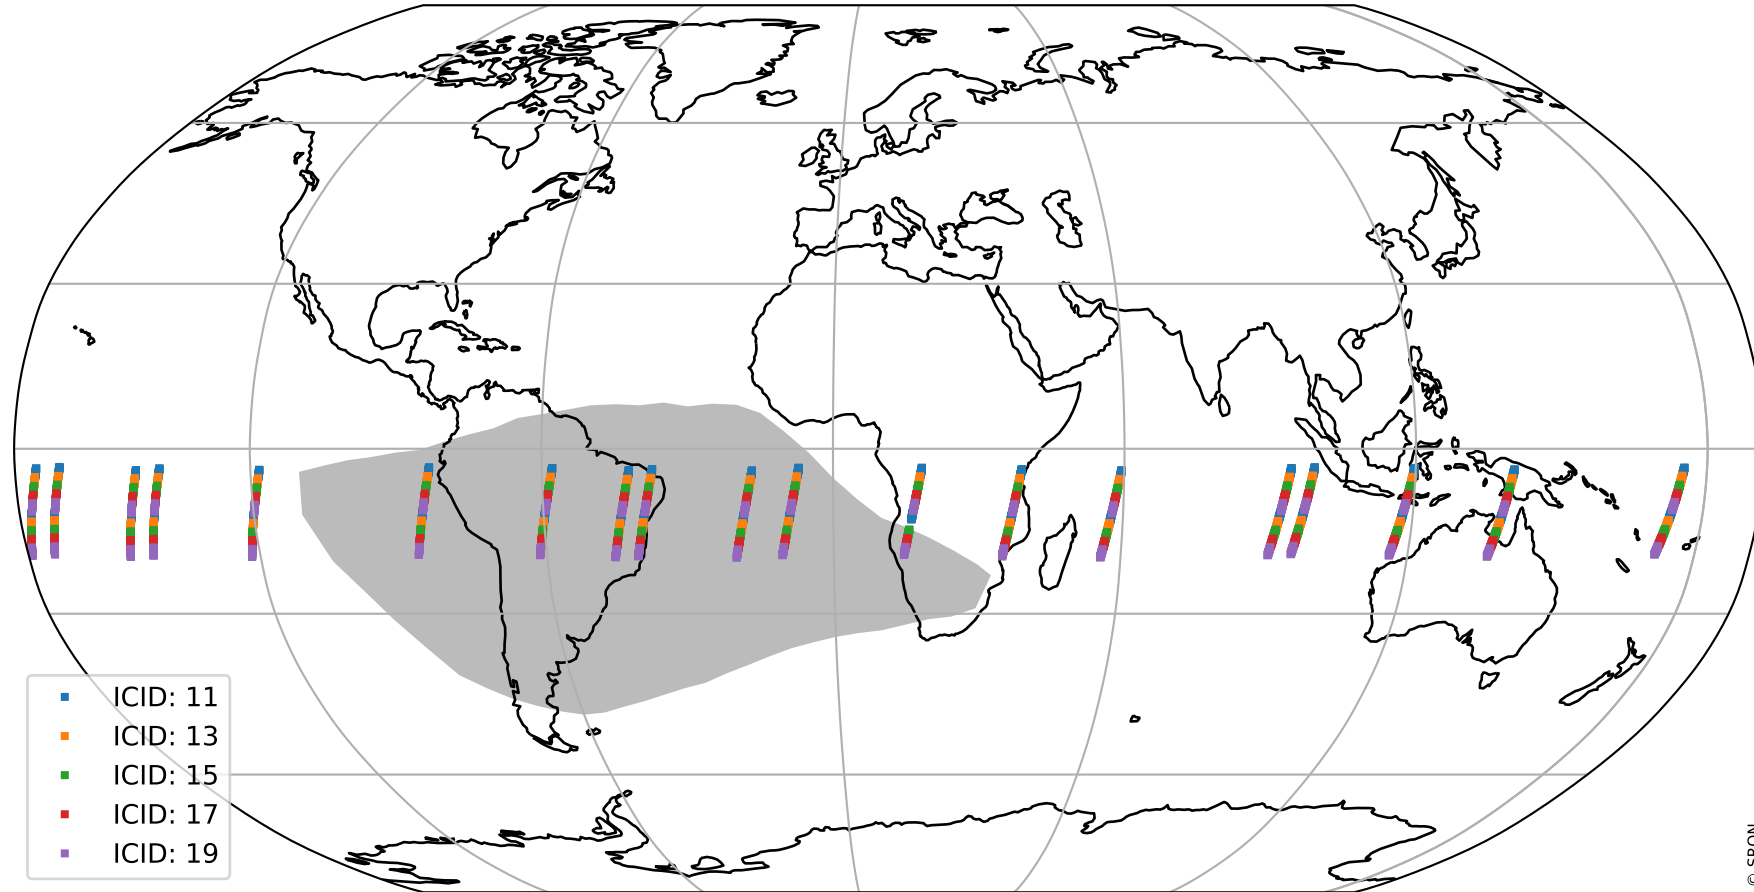

Tropomi SWIR offset (official)

orbits : 19 in [19582, 19627]
coverage : 2021-07-24 / 2021-07-27
median : 0.52597 V
spread : 0.035914 V
created : 2023-08-21T15:01:46

value detector map

Tropomi SWIR offset (official)

orbits : 19 in [19582, 19627]
coverage : 2021-07-24 / 2021-07-27
median : 29.955 μV
spread : 14.897 μV
created : 2023-08-21T15:01:46

Tropomi SWIR offset (official)

orbits : 19 in [19582, 19627]
coverage : 2021-07-24 / 2021-07-27
median : -0.037998 mV
spread : 0.38846 mV
created : 2023-08-21T15:01:47

value compared with SWIR offset CKD

Tropomi SWIR offset (official) ground-tracks of Sentinel-5P

orbits : 19 in [19582, 19627]
coverage : 2021-07-24 / 2021-07-27
created : 2023-08-21T15:01:47

Tropomi SWIR offset (official)

orbits : [2827, 19627]
coverage : 2018-04-30 / 2021-07-27
created : 2023-08-21T15:01:48

trend of detector median & temperatures