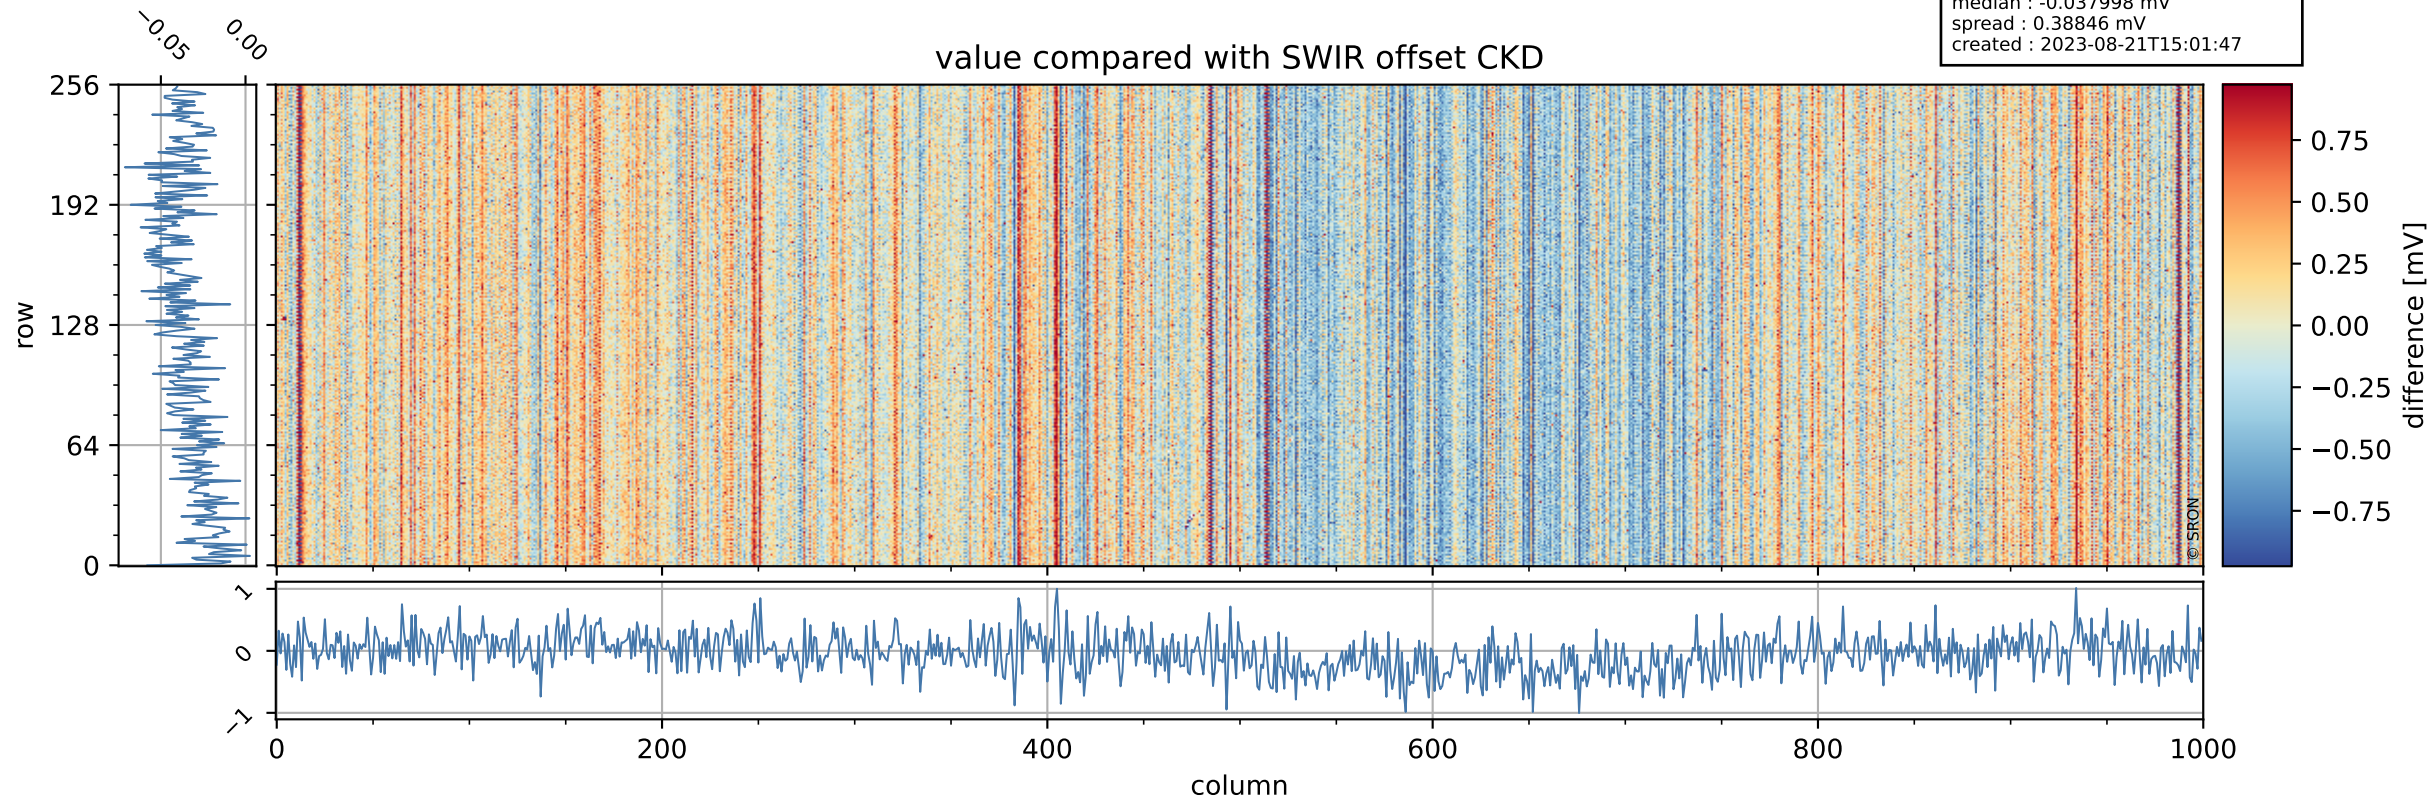

Tropomi SWIR offset (official)

orbits : 19 in [19582, 19627]
coverage : 2021-07-24 / 2021-07-27
median : 0.52597 V
spread : 0.035914 V
created : 2023-08-21T15:01:46

value detector map

Tropomi SWIR offset (official)

orbits : 19 in [19582, 19627]
coverage : 2021-07-24 / 2021-07-27
median : 29.955 μV
spread : 14.897 μV
created : 2023-08-21T15:01:46

Tropomi SWIR offset (official)

orbits : 19 in [19582, 19627]
coverage : 2021-07-24 / 2021-07-27
median : -0.037998 mV
spread : 0.38846 mV
created : 2023-08-21T15:01:47

value compared with SWIR offset CKD

Tropomi SWIR offset (official) ground-tracks of Sentinel-5P

orbits : 19 in [19582, 19627]
coverage : 2021-07-24 / 2021-07-27
created : 2023-08-21T15:01:47

Tropomi SWIR offset (official)

orbits : [2827, 19627]
coverage : 2018-04-30 / 2021-07-27
created : 2023-08-21T15:01:48

trend of detector median & temperatures