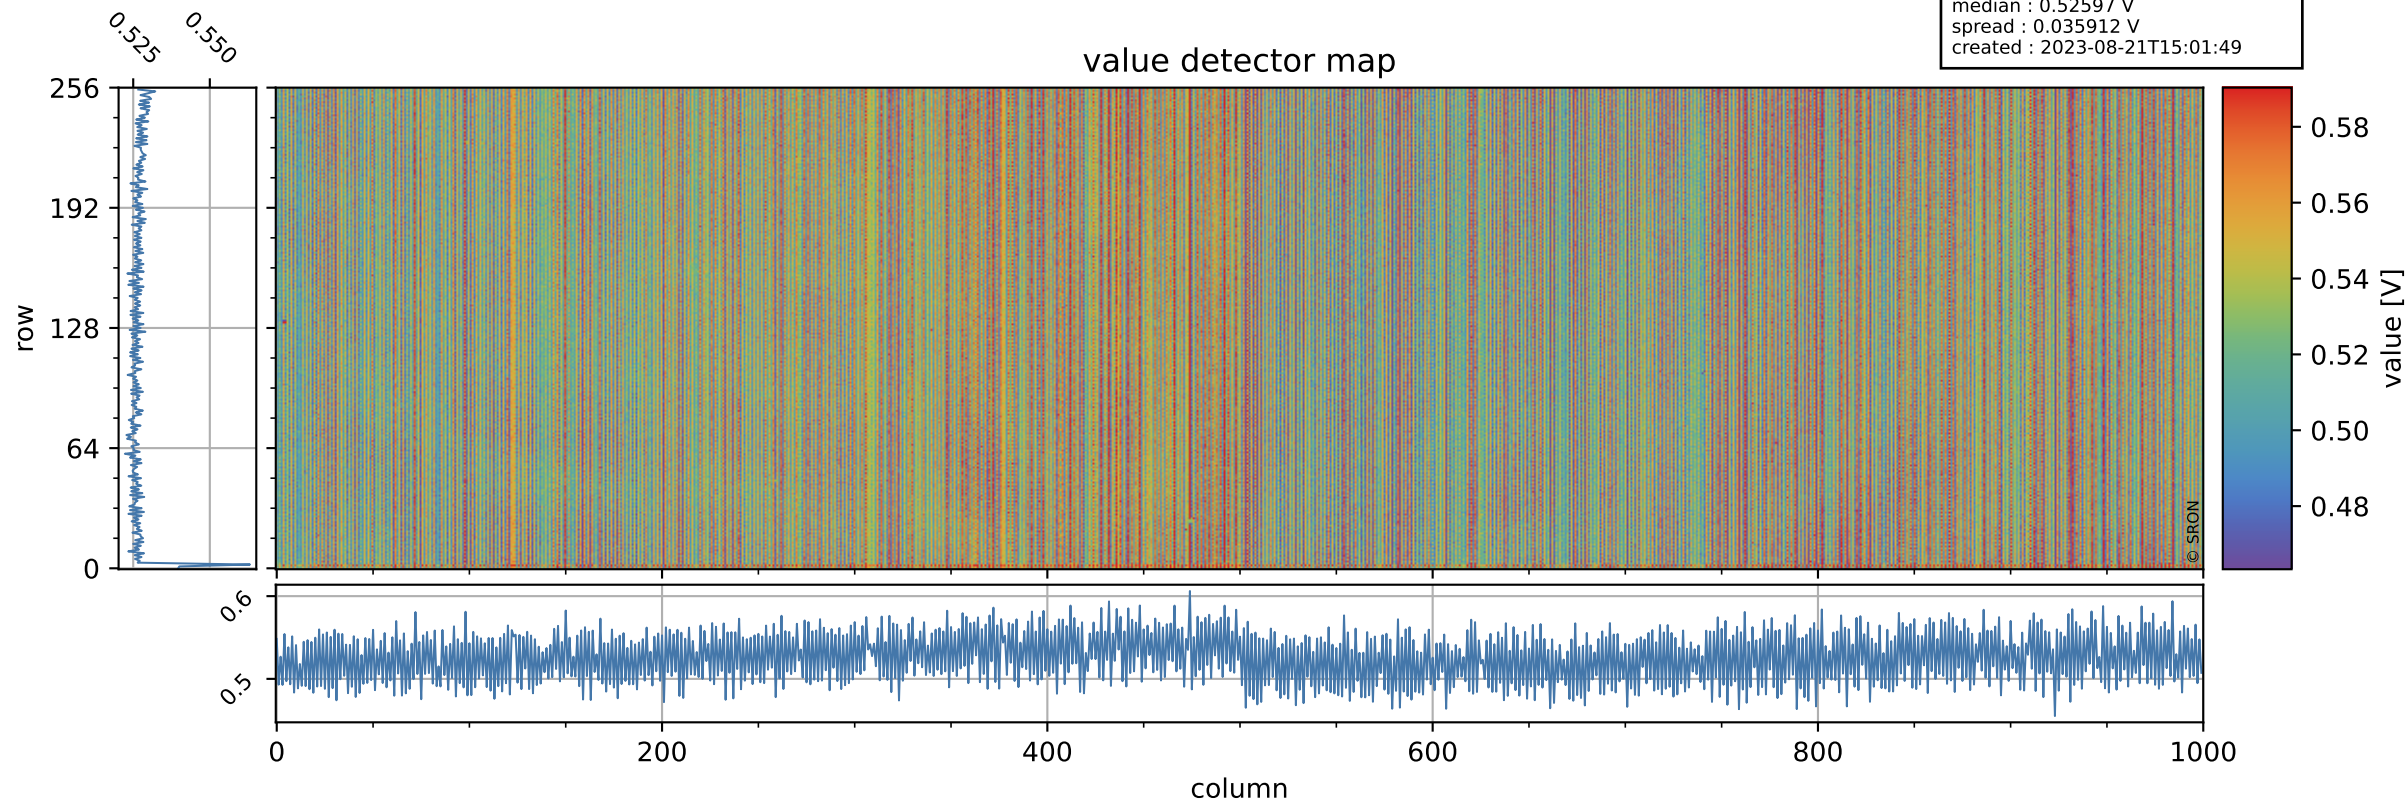

# Tropomi SWIR offset (official)

orbits : 19 in [19597, 19642]  
coverage : 2021-07-25 / 2021-07-28  
median : 0.52597 V  
spread : 0.035912 V  
created : 2023-08-21T15:01:49

## value detector map

# Tropomi SWIR offset (official)

orbits : 19 in [19597, 19642]  
coverage : 2021-07-25 / 2021-07-28  
median : 31.736  $\mu\text{V}$   
spread : 15.596  $\mu\text{V}$   
created : 2023-08-21T15:01:49

# Tropomi SWIR offset (official) ground-tracks of Sentinel-5P

orbits : 19 in [19597, 19642]  
coverage : 2021-07-25 / 2021-07-28  
created : 2023-08-21T15:01:50