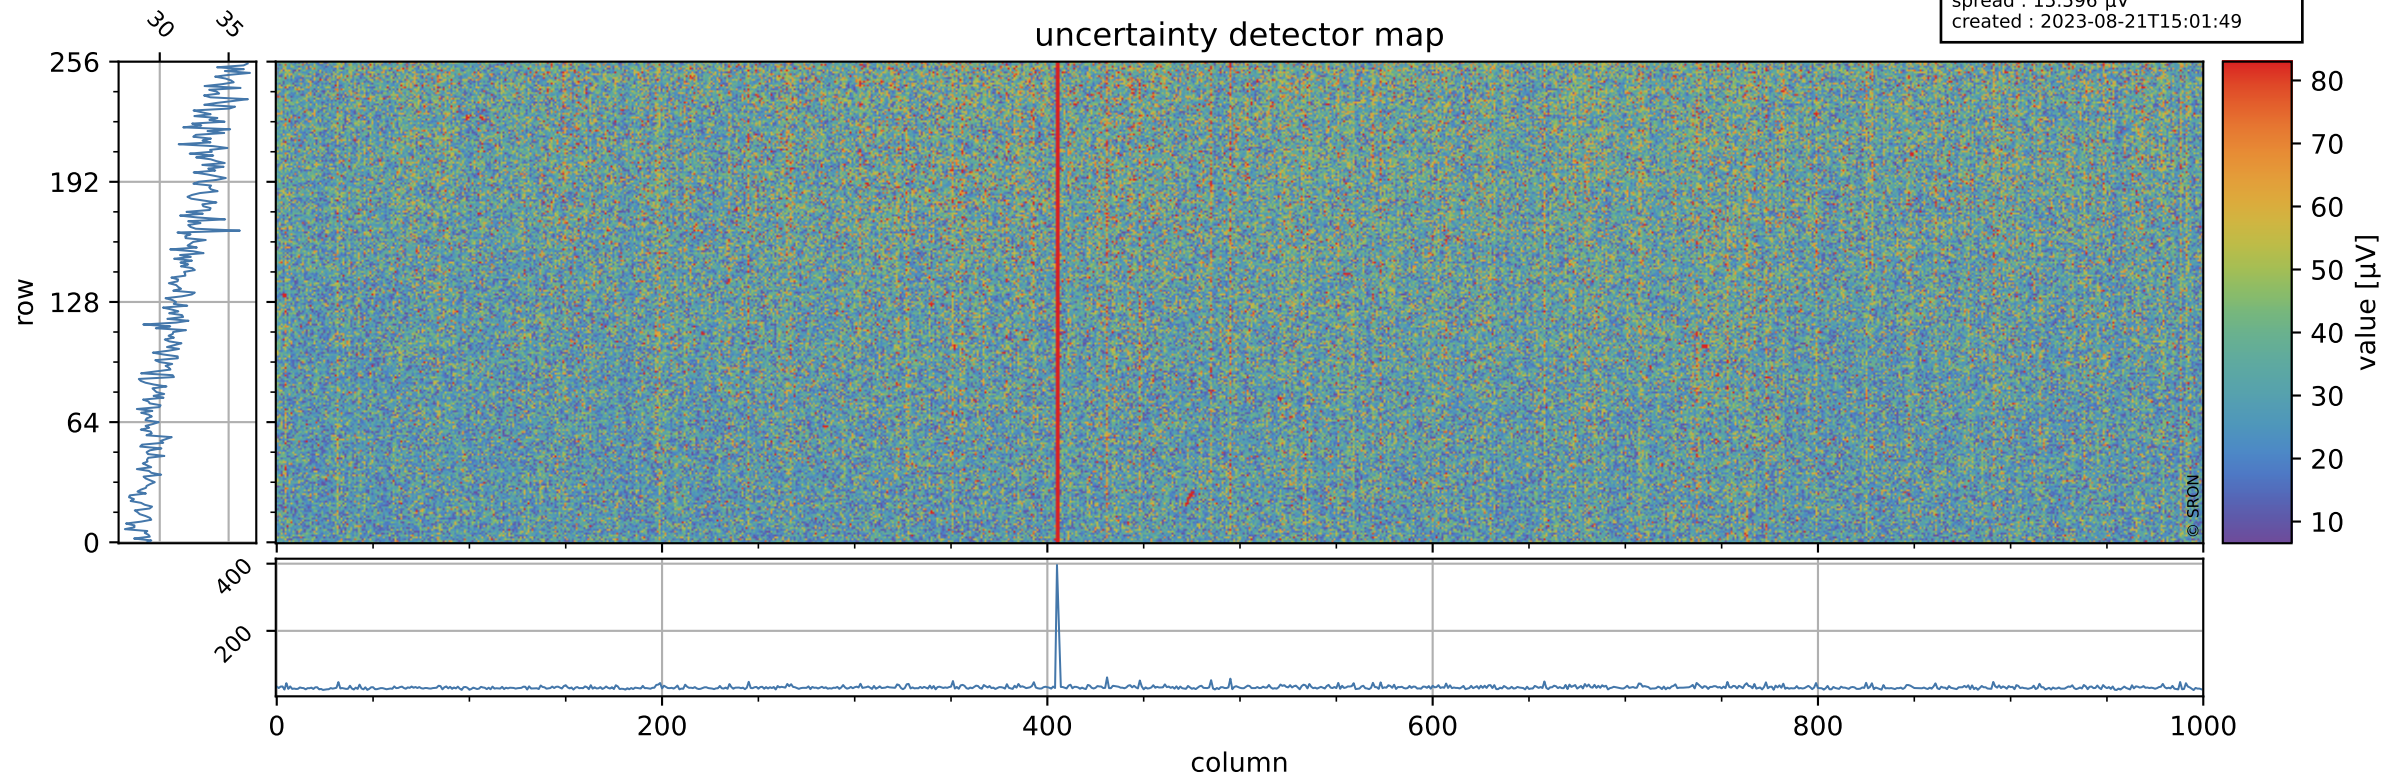

# Tropomi SWIR offset (official)

orbits : 19 in [19597, 19642]  
coverage : 2021-07-25 / 2021-07-28  
median : 0.52597 V  
spread : 0.035912 V  
created : 2023-08-21T15:01:49

## value detector map

# Tropomi SWIR offset (official)

orbits : 19 in [19597, 19642]  
coverage : 2021-07-25 / 2021-07-28  
median : 31.736  $\mu\text{V}$   
spread : 15.596  $\mu\text{V}$   
created : 2023-08-21T15:01:49

# Tropomi SWIR offset (official) ground-tracks of Sentinel-5P

orbits : 19 in [19597, 19642]  
coverage : 2021-07-25 / 2021-07-28  
created : 2023-08-21T15:01:50