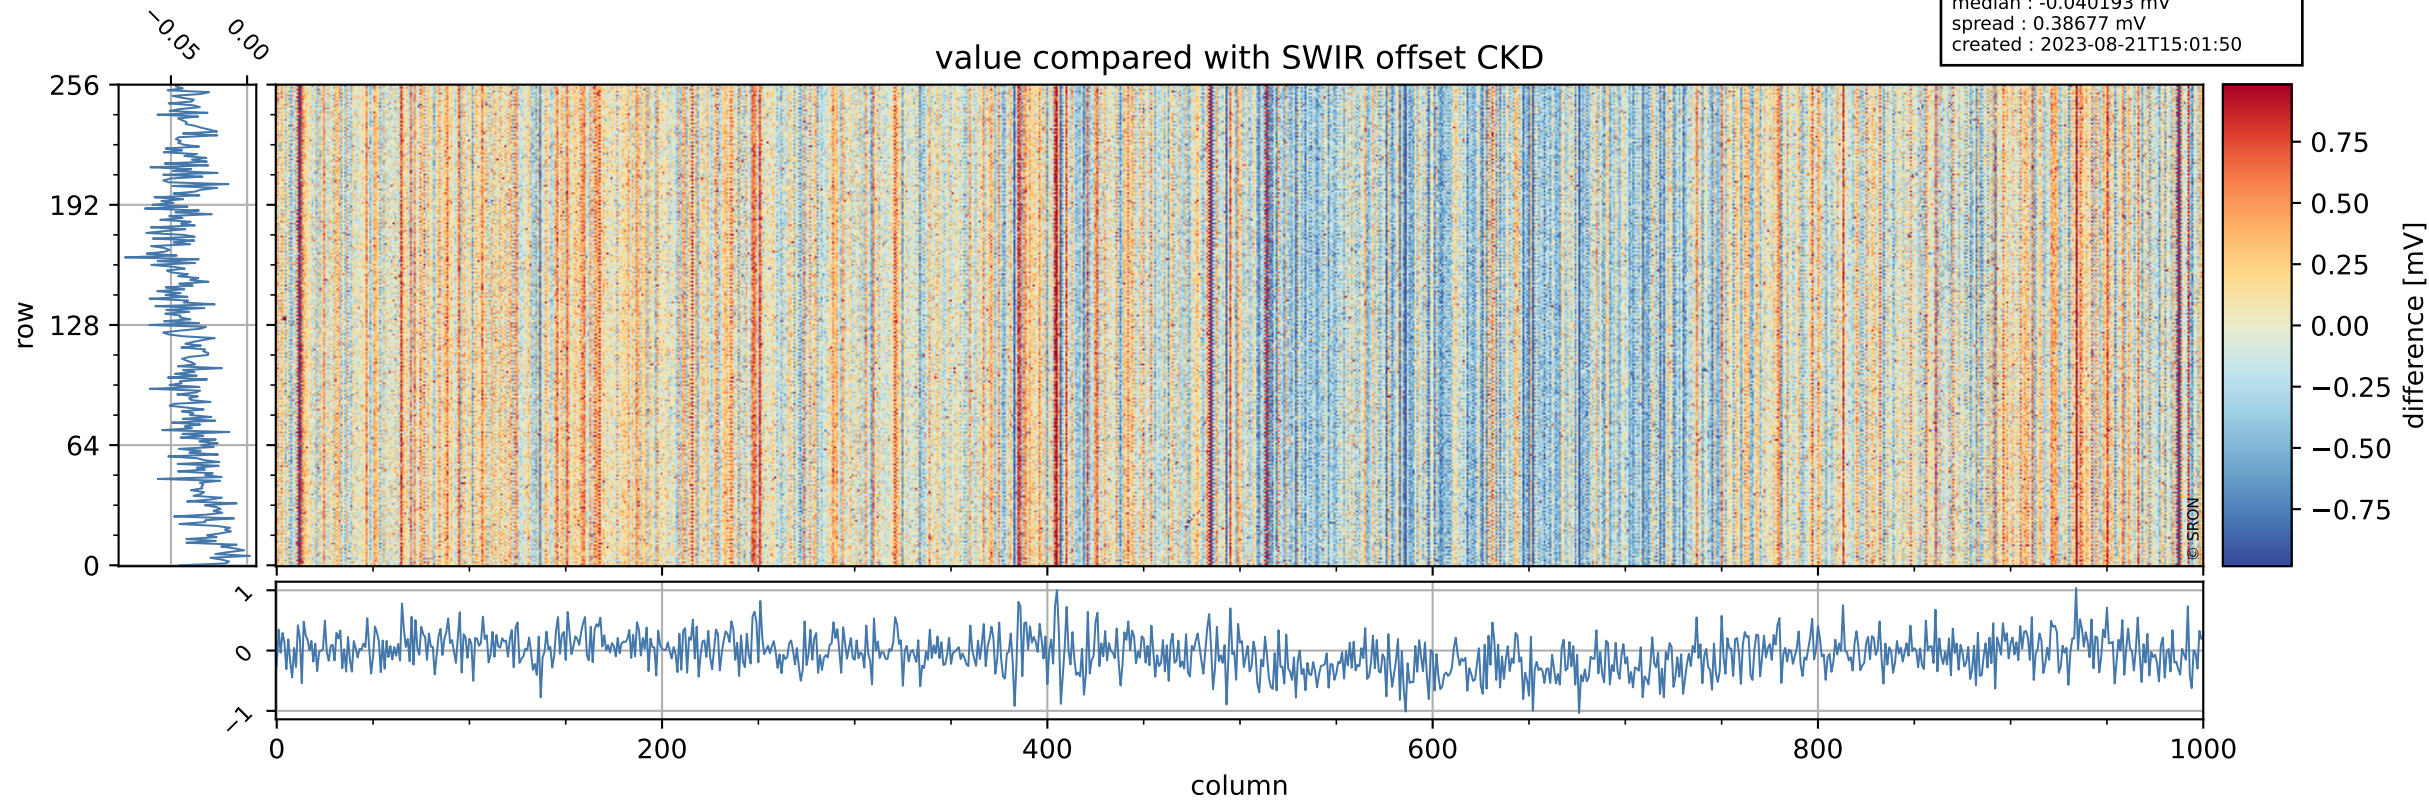

## value detector map

# Tropomi SWIR offset (official)

orbits : 19 in [19597, 19642]  
coverage : 2021-07-25 / 2021-07-28  
median : 31.736  $\mu\text{V}$   
spread : 15.596  $\mu\text{V}$   
created : 2023-08-21T15:01:49

# Tropomi SWIR offset (official)

orbits : 19 in [19597, 19642]  
coverage : 2021-07-25 / 2021-07-28  
median : -0.040193 mV  
spread : 0.38677 mV  
created : 2023-08-21T15:01:50

value compared with SWIR offset CKD

# Tropomi SWIR offset (official) ground-tracks of Sentinel-5P

orbits : 19 in [19597, 19642]  
coverage : 2021-07-25 / 2021-07-28  
created : 2023-08-21T15:01:50