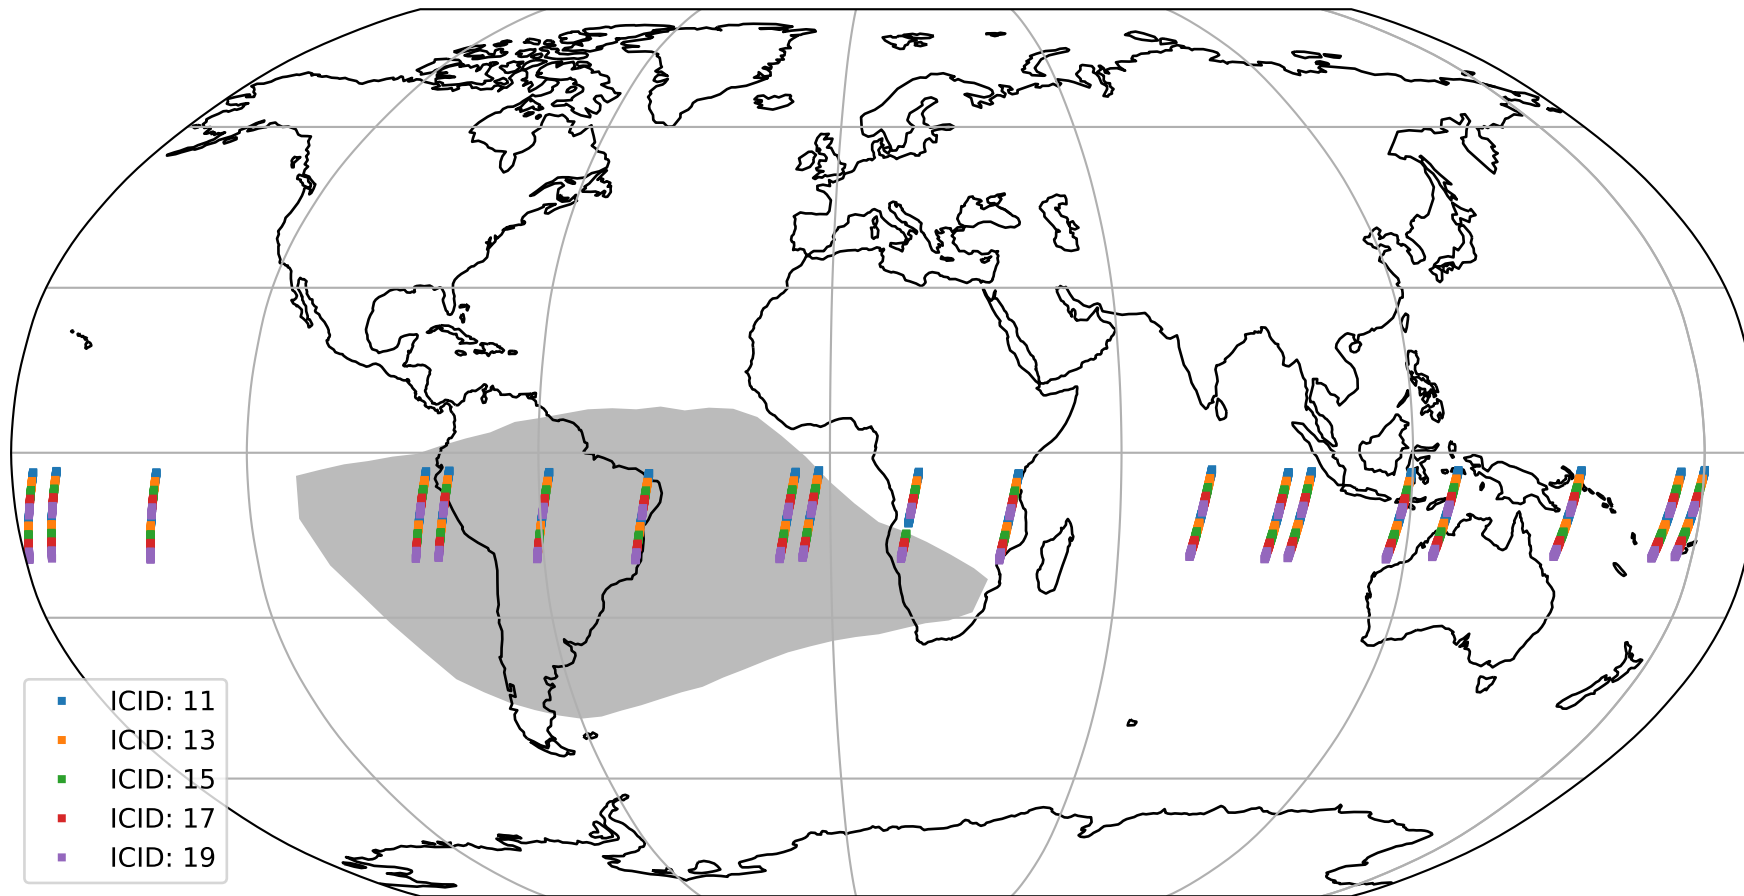

# Tropomi SWIR offset (official)

orbits : 19 in [19597, 19642]  
coverage : 2021-07-25 / 2021-07-28  
median : 31.736  $\mu\text{V}$   
spread : 15.596  $\mu\text{V}$   
created : 2023-08-21T15:01:49

# Tropomi SWIR offset (official)

orbits : 19 in [19597, 19642]  
coverage : 2021-07-25 / 2021-07-28  
median : -0.040193 mV  
spread : 0.38677 mV  
created : 2023-08-21T15:01:50

value compared with SWIR offset CKD

# Tropomi SWIR offset (official) ground-tracks of Sentinel-5P

orbits : 19 in [19597, 19642]  
coverage : 2021-07-25 / 2021-07-28  
created : 2023-08-21T15:01:50

# Tropomi SWIR offset (official)

orbits : [2827, 19642]  
coverage : 2018-04-30 / 2021-07-28  
created : 2023-08-21T15:01:51