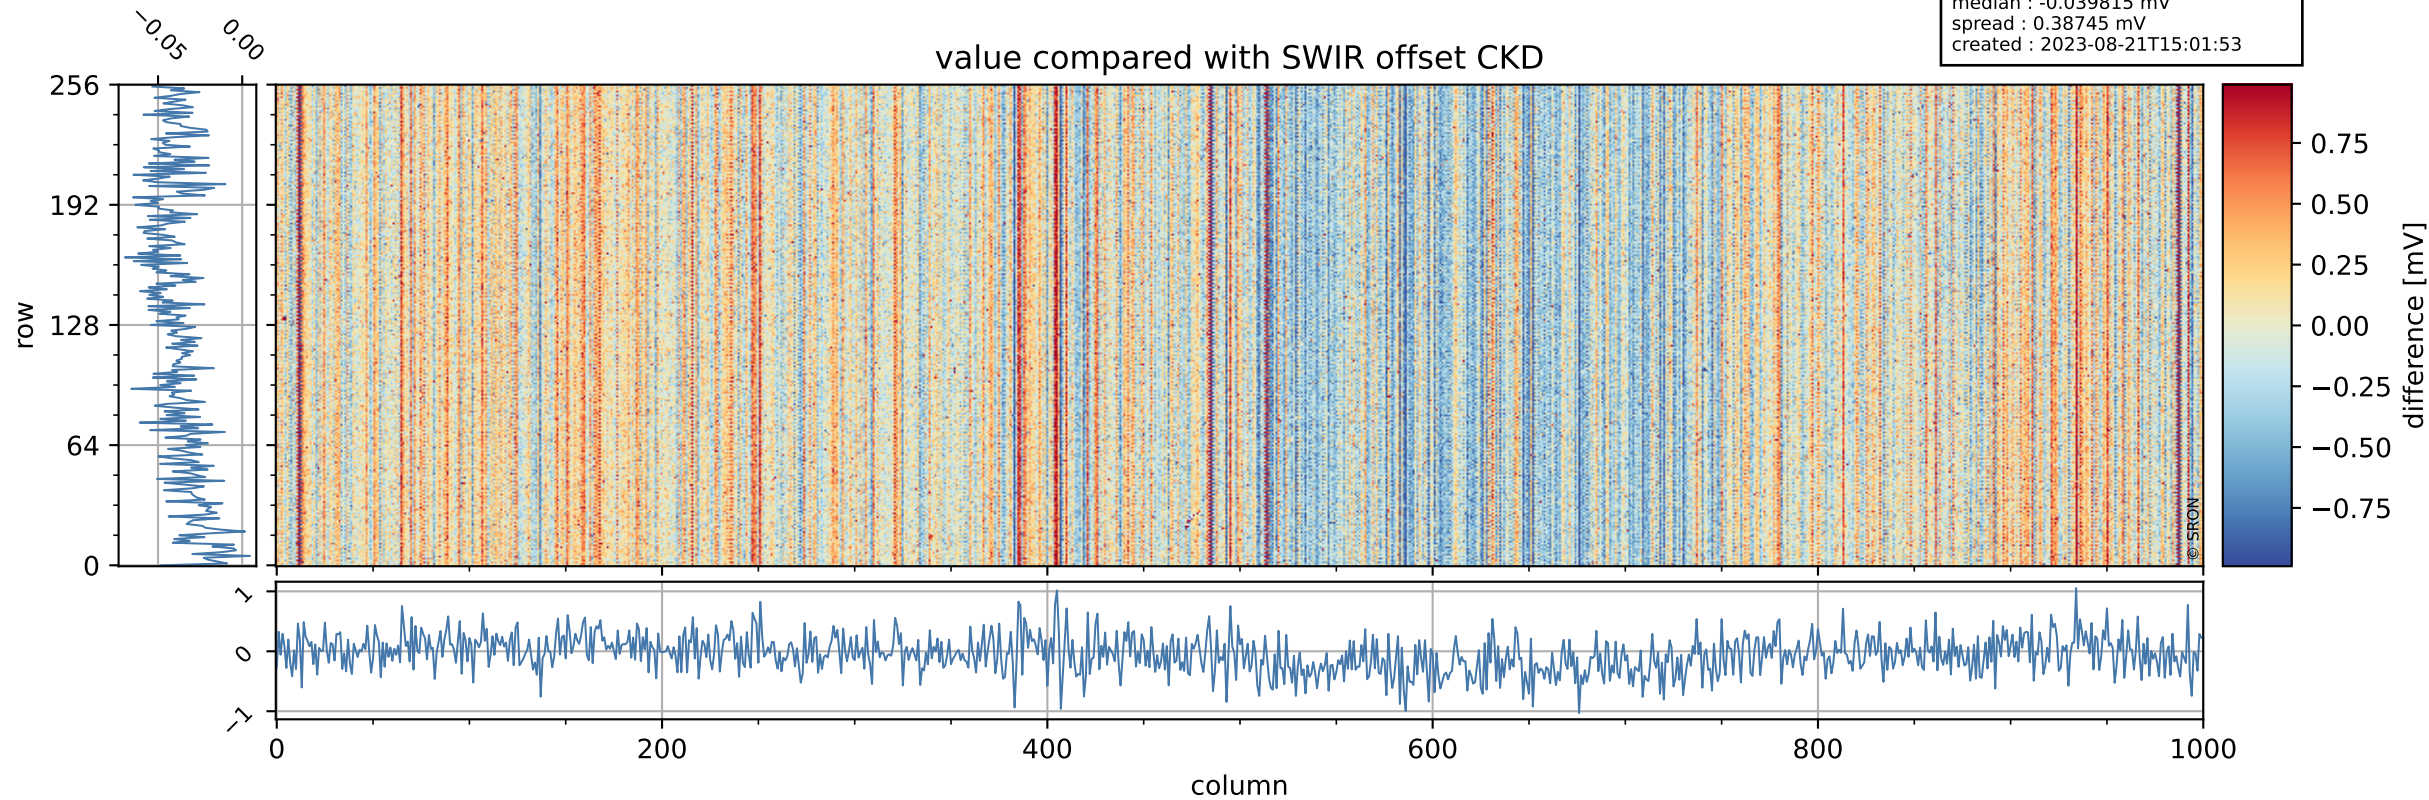

Tropomi SWIR offset (official)

orbits : 20 in [19612, 19657]
coverage : 2021-07-26 / 2021-07-29
median : 0.52597 V
spread : 0.035911 V
created : 2023-08-21T15:01:53

value detector map

Tropomi SWIR offset (official)

orbits : 20 in [19612, 19657]
coverage : 2021-07-26 / 2021-07-29
median : 31.63 μV
spread : 15.603 μV
created : 2023-08-21T15:01:53

Tropomi SWIR offset (official)

orbits : 20 in [19612, 19657]
coverage : 2021-07-26 / 2021-07-29
median : -0.039815 mV
spread : 0.38745 mV
created : 2023-08-21T15:01:53

value compared with SWIR offset CKD

Tropomi SWIR offset (official) ground-tracks of Sentinel-5P

orbits : 20 in [19612, 19657]
coverage : 2021-07-26 / 2021-07-29
created : 2023-08-21T15:01:54

Tropomi SWIR offset (official)

orbits : [2827, 19657]
coverage : 2018-04-30 / 2021-07-29
created : 2023-08-21T15:01:55

trend of detector median & temperatures