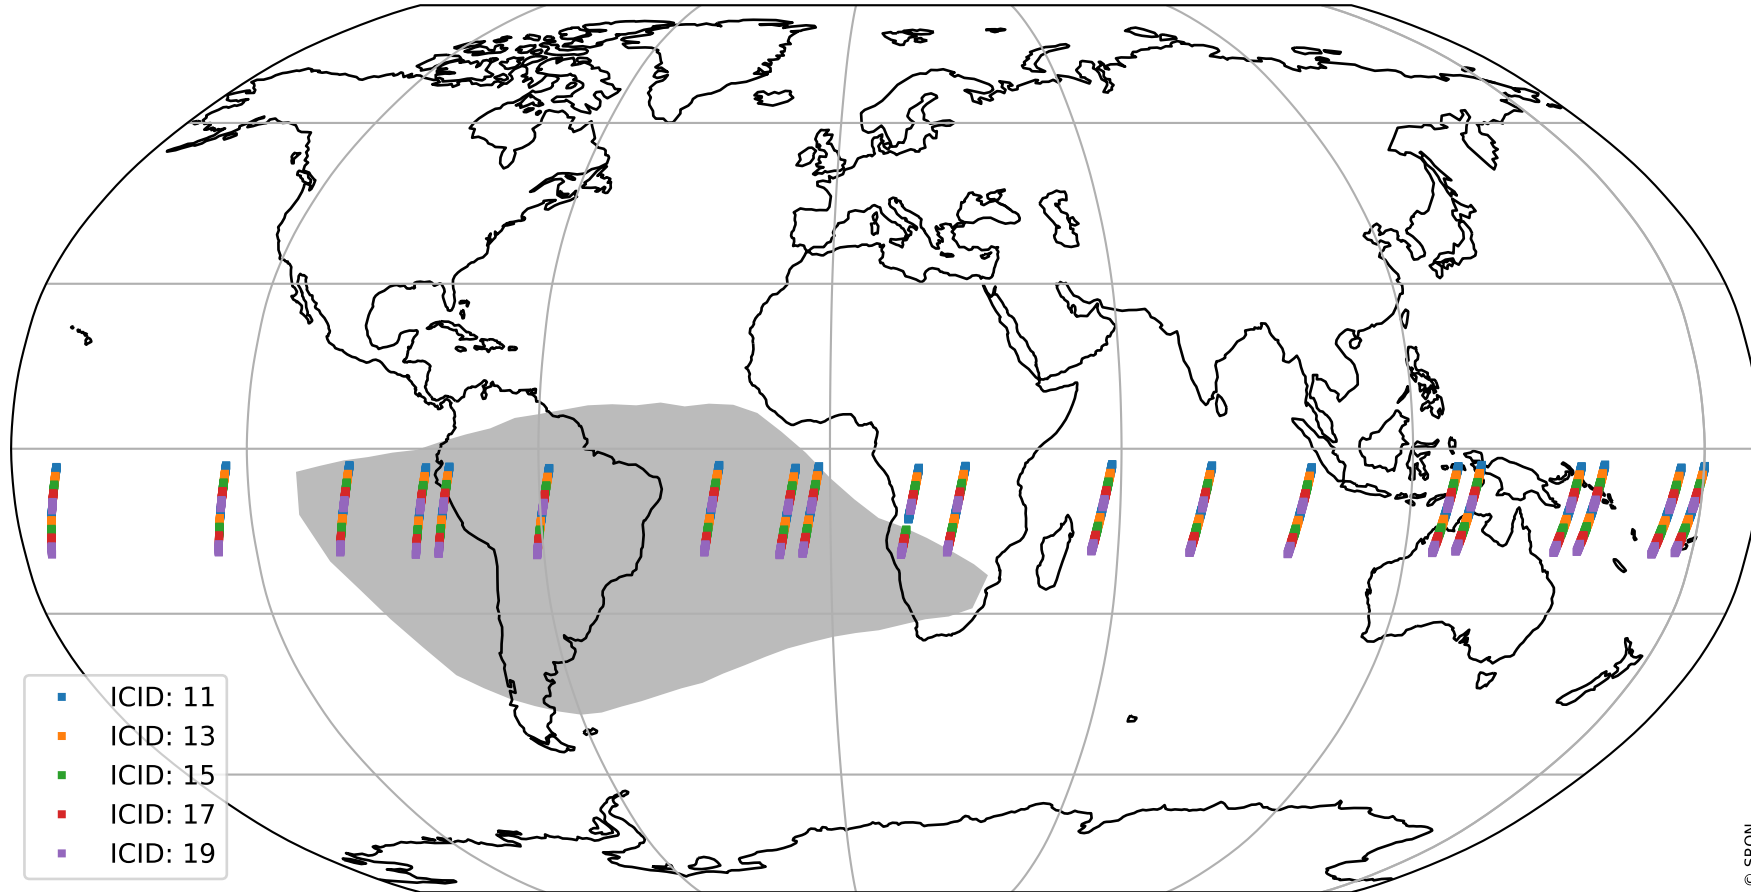

Tropomi SWIR offset (official)

orbits : 20 in [19612, 19657]
coverage : 2021-07-26 / 2021-07-29
median : 0.52597 V
spread : 0.035911 V
created : 2023-08-21T15:01:53

value detector map

Tropomi SWIR offset (official)

orbits : 20 in [19612, 19657]
coverage : 2021-07-26 / 2021-07-29
median : 31.63 μV
spread : 15.603 μV
created : 2023-08-21T15:01:53

Tropomi SWIR offset (official)

orbits : 20 in [19612, 19657]
coverage : 2021-07-26 / 2021-07-29
median : -0.039815 mV
spread : 0.38745 mV
created : 2023-08-21T15:01:53

value compared with SWIR offset CKD

Tropomi SWIR offset (official) ground-tracks of Sentinel-5P

orbits : 20 in [19612, 19657]
coverage : 2021-07-26 / 2021-07-29
created : 2023-08-21T15:01:54

Tropomi SWIR offset (official)

orbits : [2827, 19657]
coverage : 2018-04-30 / 2021-07-29
created : 2023-08-21T15:01:55

trend of detector median & temperatures