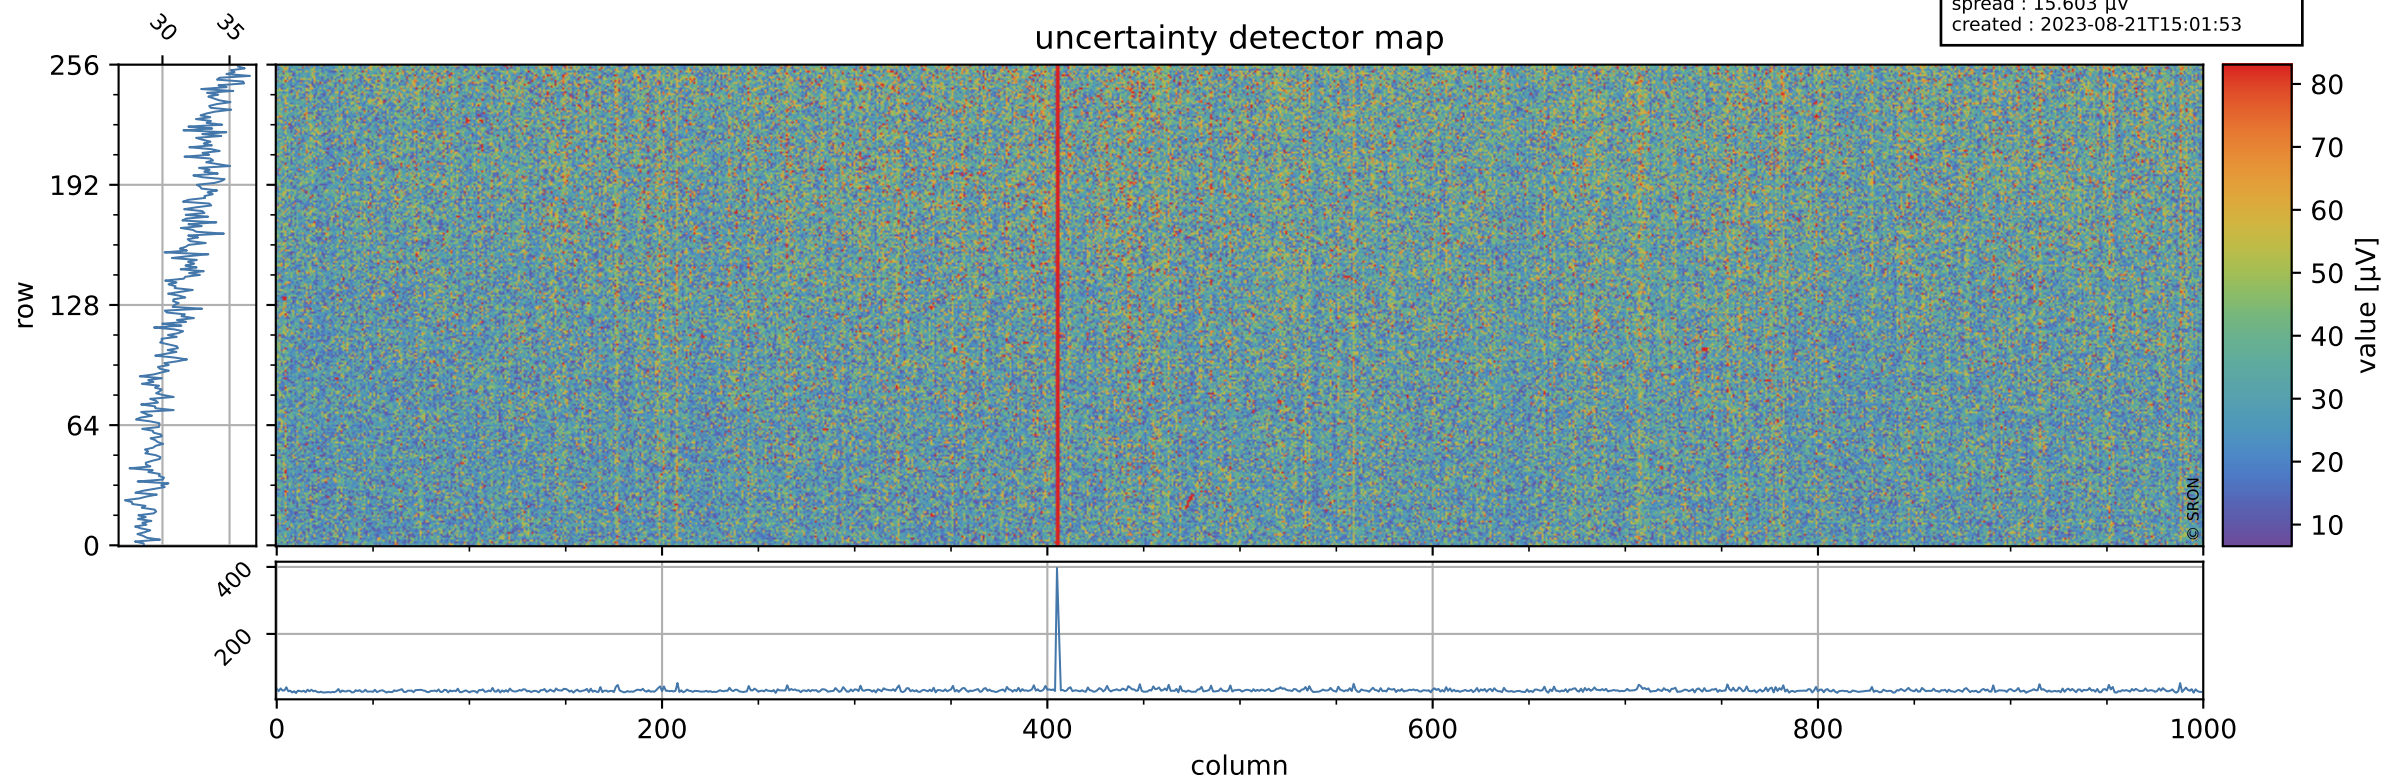

Tropomi SWIR offset (official)

orbits : 20 in [19612, 19657]
coverage : 2021-07-26 / 2021-07-29
median : 0.52597 V
spread : 0.035911 V
created : 2023-08-21T15:01:53

value detector map

Tropomi SWIR offset (official)

orbits : 20 in [19612, 19657]
coverage : 2021-07-26 / 2021-07-29
median : 31.63 μV
spread : 15.603 μV
created : 2023-08-21T15:01:53

Tropomi SWIR offset (official)

orbits : 20 in [19612, 19657]
coverage : 2021-07-26 / 2021-07-29
median : -0.039815 mV
spread : 0.38745 mV
created : 2023-08-21T15:01:53

value compared with SWIR offset CKD

Tropomi SWIR offset (official) ground-tracks of Sentinel-5P

orbits : 20 in [19612, 19657]
coverage : 2021-07-26 / 2021-07-29
created : 2023-08-21T15:01:54

Tropomi SWIR offset (official)

orbits : [2827, 19657]
coverage : 2018-04-30 / 2021-07-29
created : 2023-08-21T15:01:55

trend of detector median & temperatures