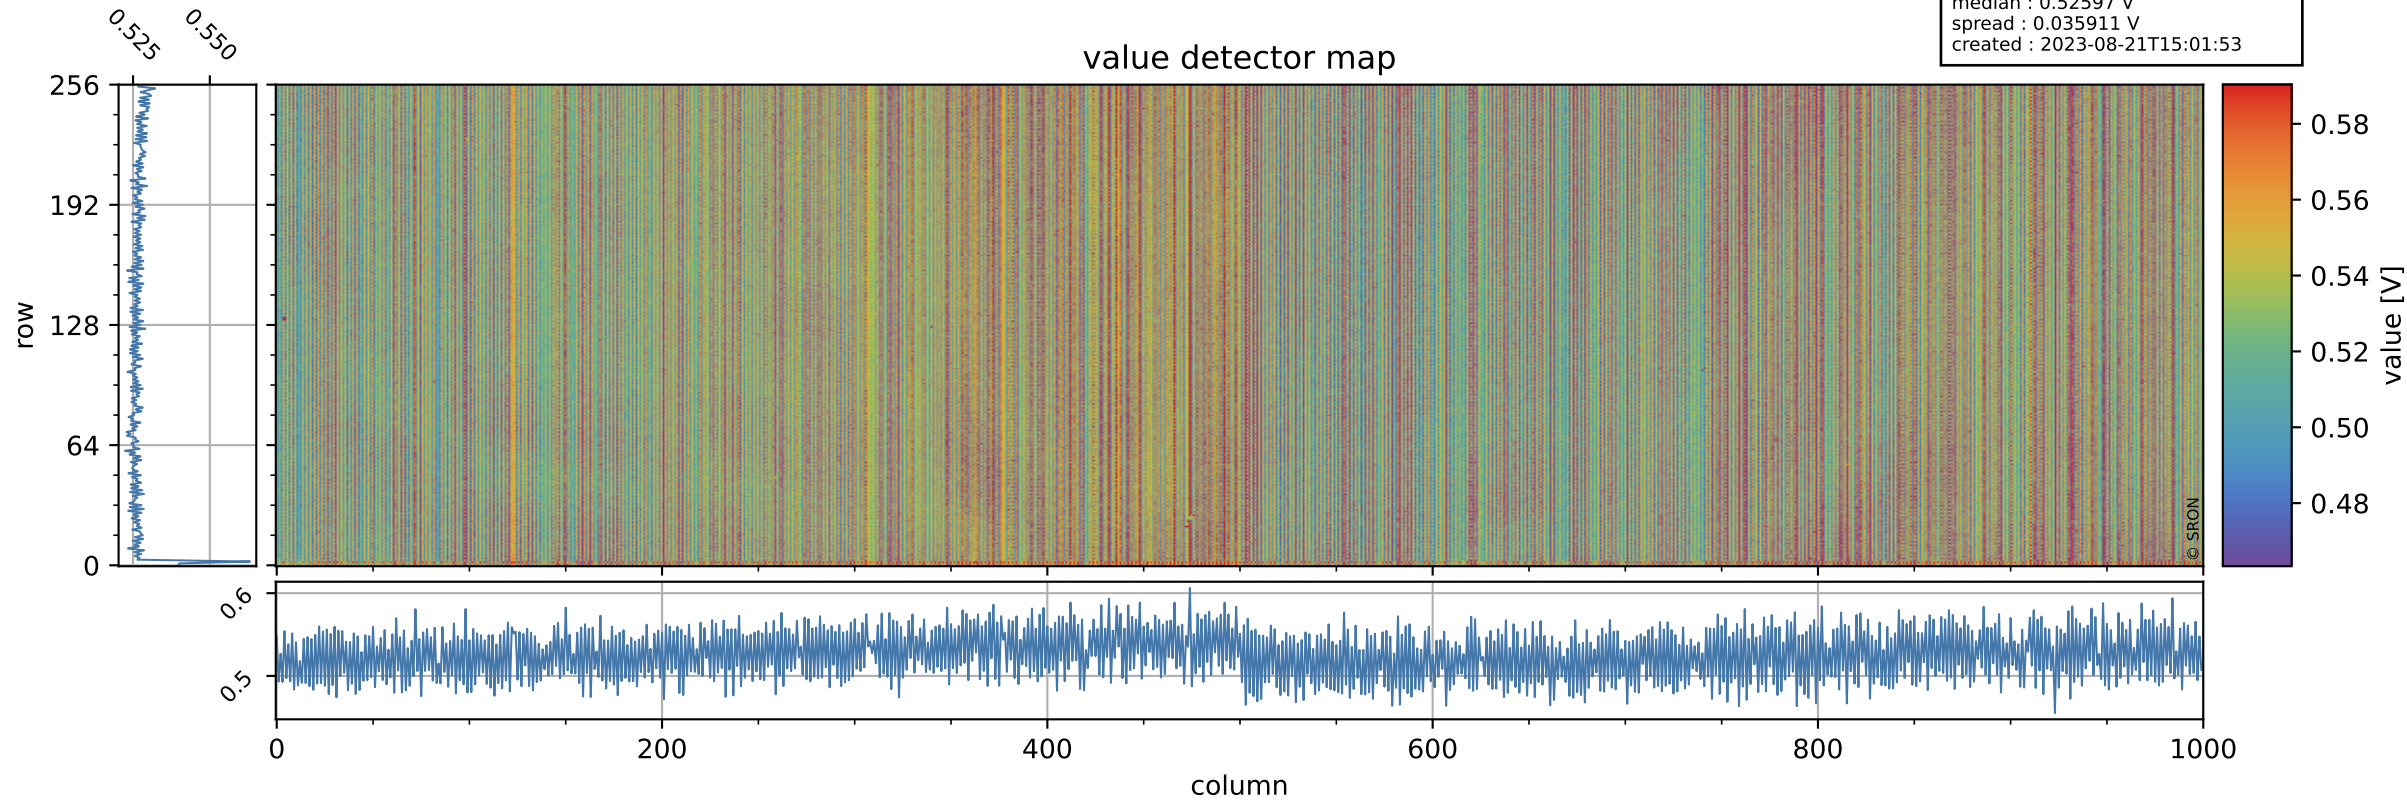

Tropomi SWIR offset (official)

orbits : 20 in [19612, 19657]
coverage : 2021-07-26 / 2021-07-29
median : 0.52597 V
spread : 0.035911 V
created : 2023-08-21T15:01:53

value detector map

Tropomi SWIR offset (official)

orbits : 20 in [19612, 19657]
coverage : 2021-07-26 / 2021-07-29
median : 31.63 μV
spread : 15.603 μV
created : 2023-08-21T15:01:53

Tropomi SWIR offset (official)

orbits : 20 in [19612, 19657]
coverage : 2021-07-26 / 2021-07-29
median : -0.039815 mV
spread : 0.38745 mV
created : 2023-08-21T15:01:53

value compared with SWIR offset CKD

Tropomi SWIR offset (official) ground-tracks of Sentinel-5P

orbits : 20 in [19612, 19657]
coverage : 2021-07-26 / 2021-07-29
created : 2023-08-21T15:01:54

Tropomi SWIR offset (official)

orbits : [2827, 19657]
coverage : 2018-04-30 / 2021-07-29
created : 2023-08-21T15:01:55

trend of detector median & temperatures