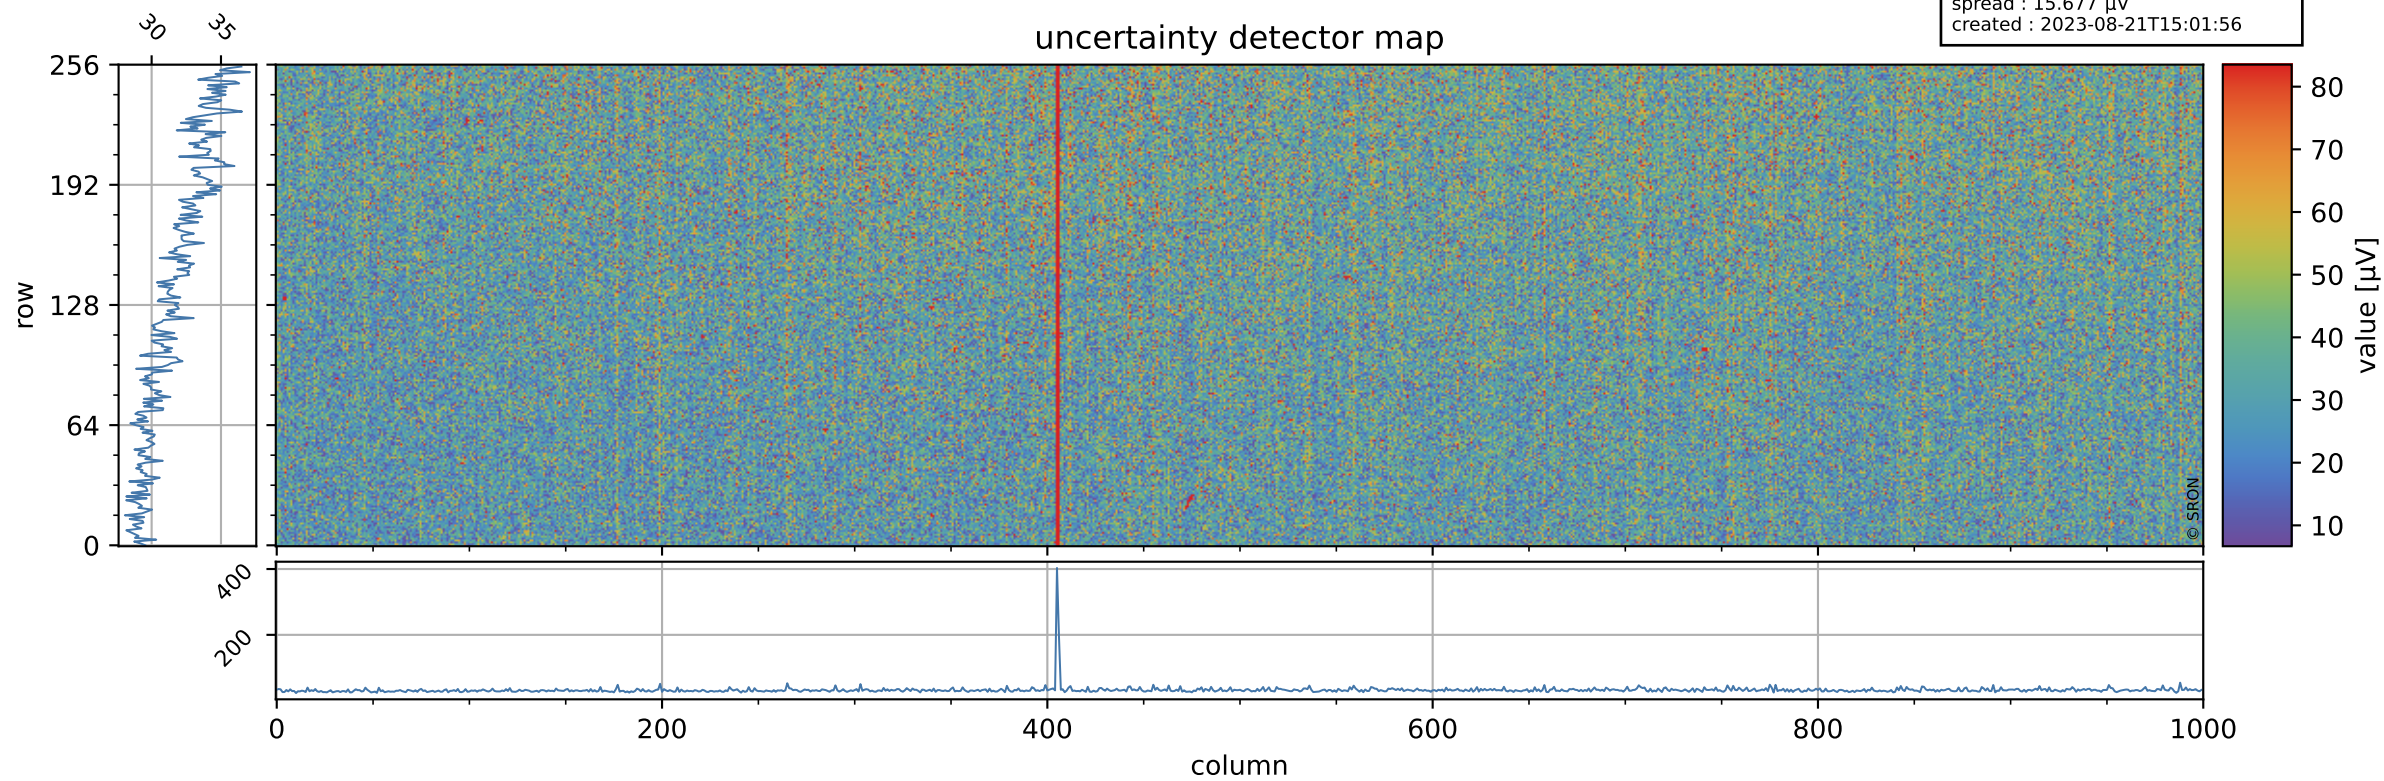

Tropomi SWIR offset (official)

orbits : 19 in [19627, 19672]
coverage : 2021-07-28 / 2021-07-31
median : 0.52598 V
spread : 0.035909 V
created : 2023-08-21T15:01:56

value detector map

Tropomi SWIR offset (official)

orbits : 19 in [19627, 19672]
coverage : 2021-07-28 / 2021-07-31
median : 31.944 μV
spread : 15.677 μV
created : 2023-08-21T15:01:56

Tropomi SWIR offset (official)

orbits : 19 in [19627, 19672]
coverage : 2021-07-28 / 2021-07-31
median : -0.034887 mV
spread : 0.38648 mV
created : 2023-08-21T15:01:56

value compared with SWIR offset CKD

Tropomi SWIR offset (official) ground-tracks of Sentinel-5P

orbits : 19 in [19627, 19672]
coverage : 2021-07-28 / 2021-07-31
created : 2023-08-21T15:01:57

Tropomi SWIR offset (official)

orbits : [2827, 19672]
coverage : 2018-04-30 / 2021-07-31
created : 2023-08-21T15:01:58

trend of detector median & temperatures