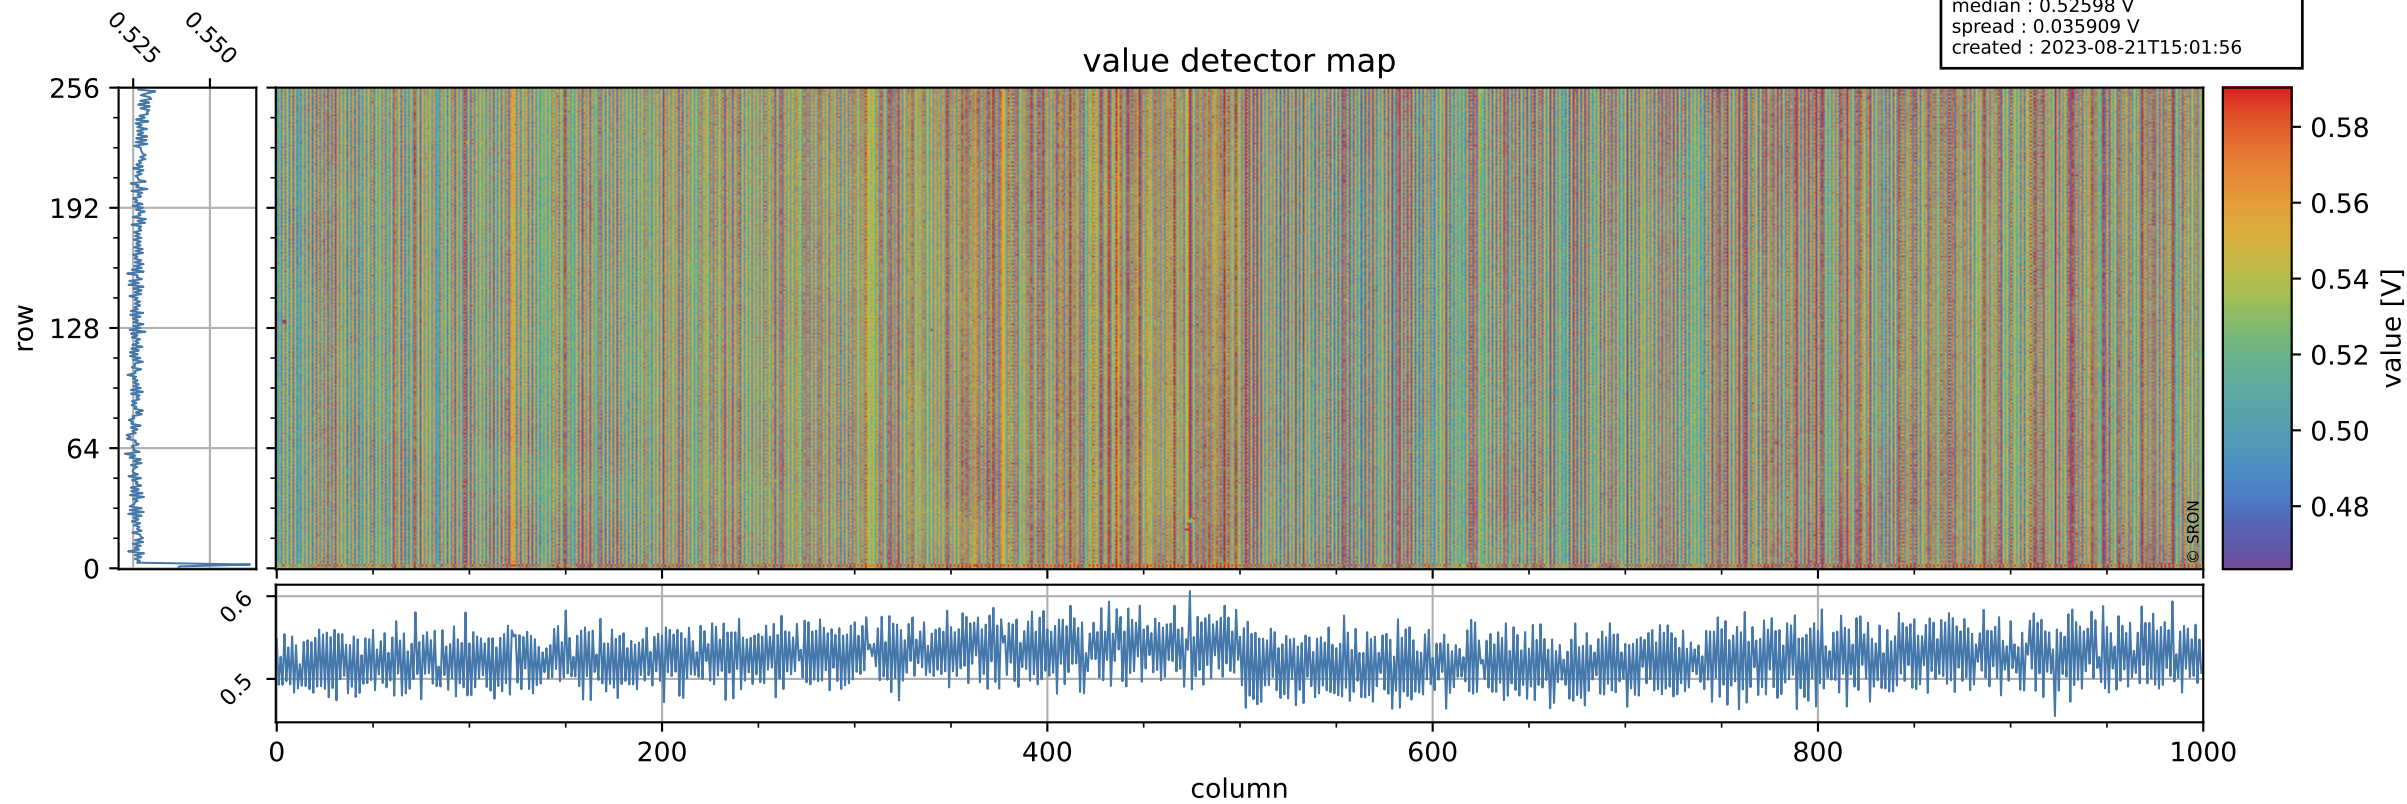

Tropomi SWIR offset (official)

orbits : 19 in [19627, 19672]
coverage : 2021-07-28 / 2021-07-31
median : 0.52598 V
spread : 0.035909 V
created : 2023-08-21T15:01:56

value detector map

Tropomi SWIR offset (official)

orbits : 19 in [19627, 19672]
coverage : 2021-07-28 / 2021-07-31
median : 31.944 μV
spread : 15.677 μV
created : 2023-08-21T15:01:56

Tropomi SWIR offset (official)

orbits : 19 in [19627, 19672]
coverage : 2021-07-28 / 2021-07-31
median : -0.034887 mV
spread : 0.38648 mV
created : 2023-08-21T15:01:56

value compared with SWIR offset CKD

Tropomi SWIR offset (official) ground-tracks of Sentinel-5P

orbits : 19 in [19627, 19672]
coverage : 2021-07-28 / 2021-07-31
created : 2023-08-21T15:01:57

Tropomi SWIR offset (official)

orbits : [2827, 19672]
coverage : 2018-04-30 / 2021-07-31
created : 2023-08-21T15:01:58

trend of detector median & temperatures