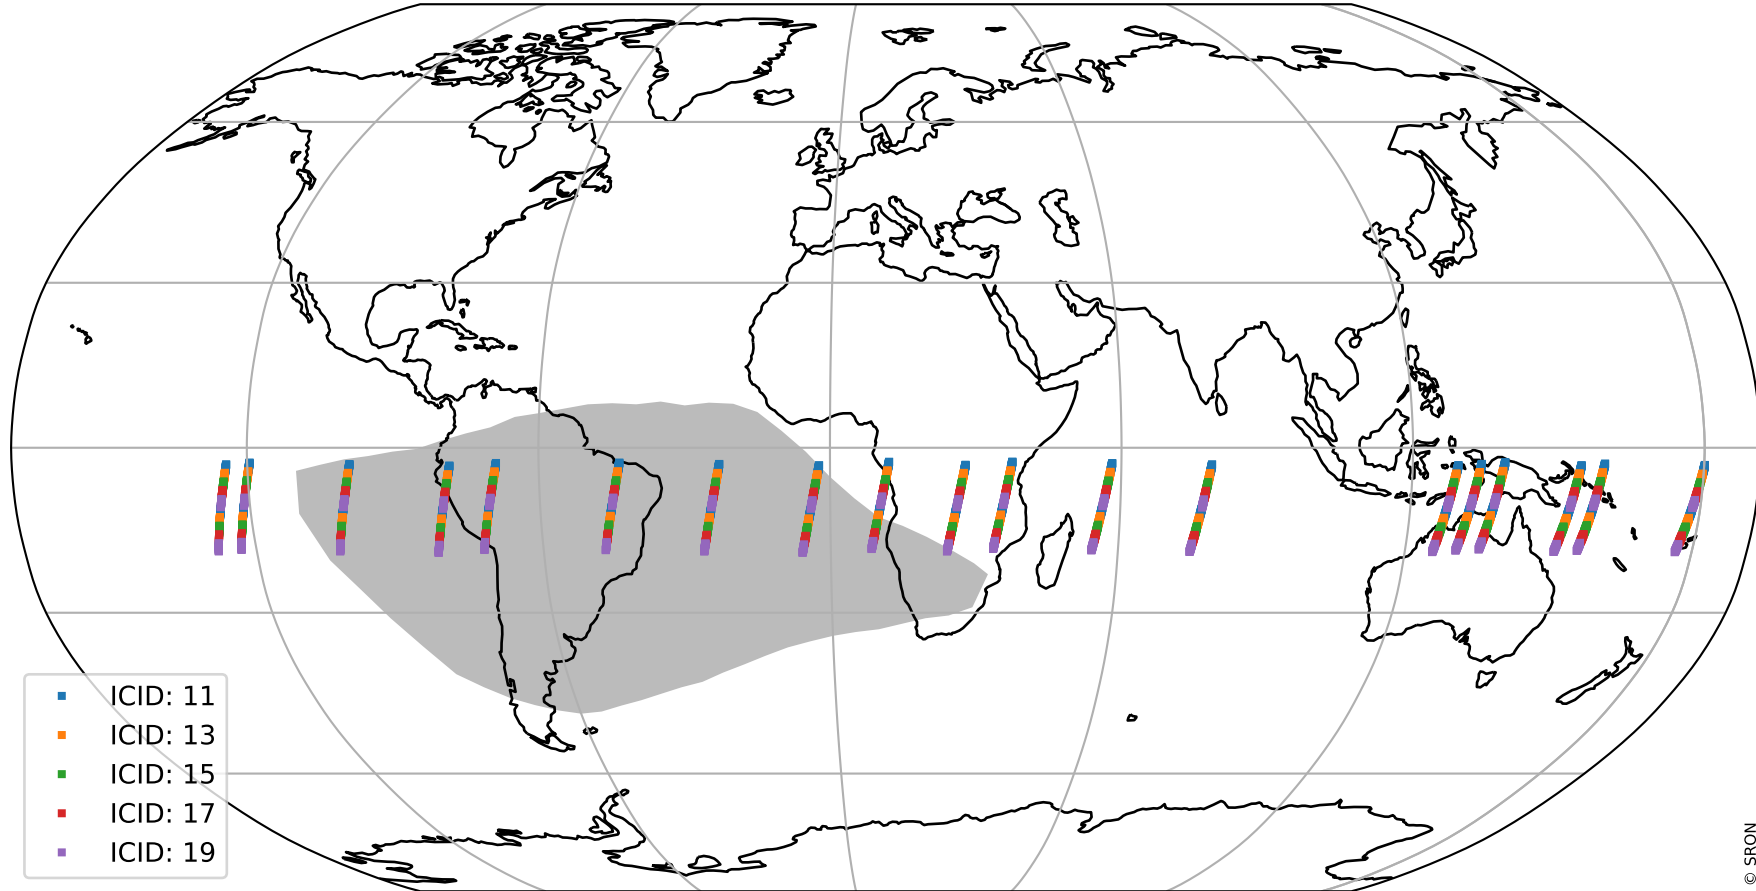

Tropomi SWIR offset (official)

orbits : 19 in [19627, 19672]
coverage : 2021-07-28 / 2021-07-31
median : 0.52598 V
spread : 0.035909 V
created : 2023-08-21T15:01:56

value detector map

Tropomi SWIR offset (official)

orbits : 19 in [19627, 19672]
coverage : 2021-07-28 / 2021-07-31
median : 31.944 μV
spread : 15.677 μV
created : 2023-08-21T15:01:56

Tropomi SWIR offset (official)

orbits : 19 in [19627, 19672]
coverage : 2021-07-28 / 2021-07-31
median : -0.034887 mV
spread : 0.38648 mV
created : 2023-08-21T15:01:56

value compared with SWIR offset CKD

Tropomi SWIR offset (official) ground-tracks of Sentinel-5P

orbits : 19 in [19627, 19672]
coverage : 2021-07-28 / 2021-07-31
created : 2023-08-21T15:01:57

Tropomi SWIR offset (official)

orbits : [2827, 19672]
coverage : 2018-04-30 / 2021-07-31
created : 2023-08-21T15:01:58

trend of detector median & temperatures