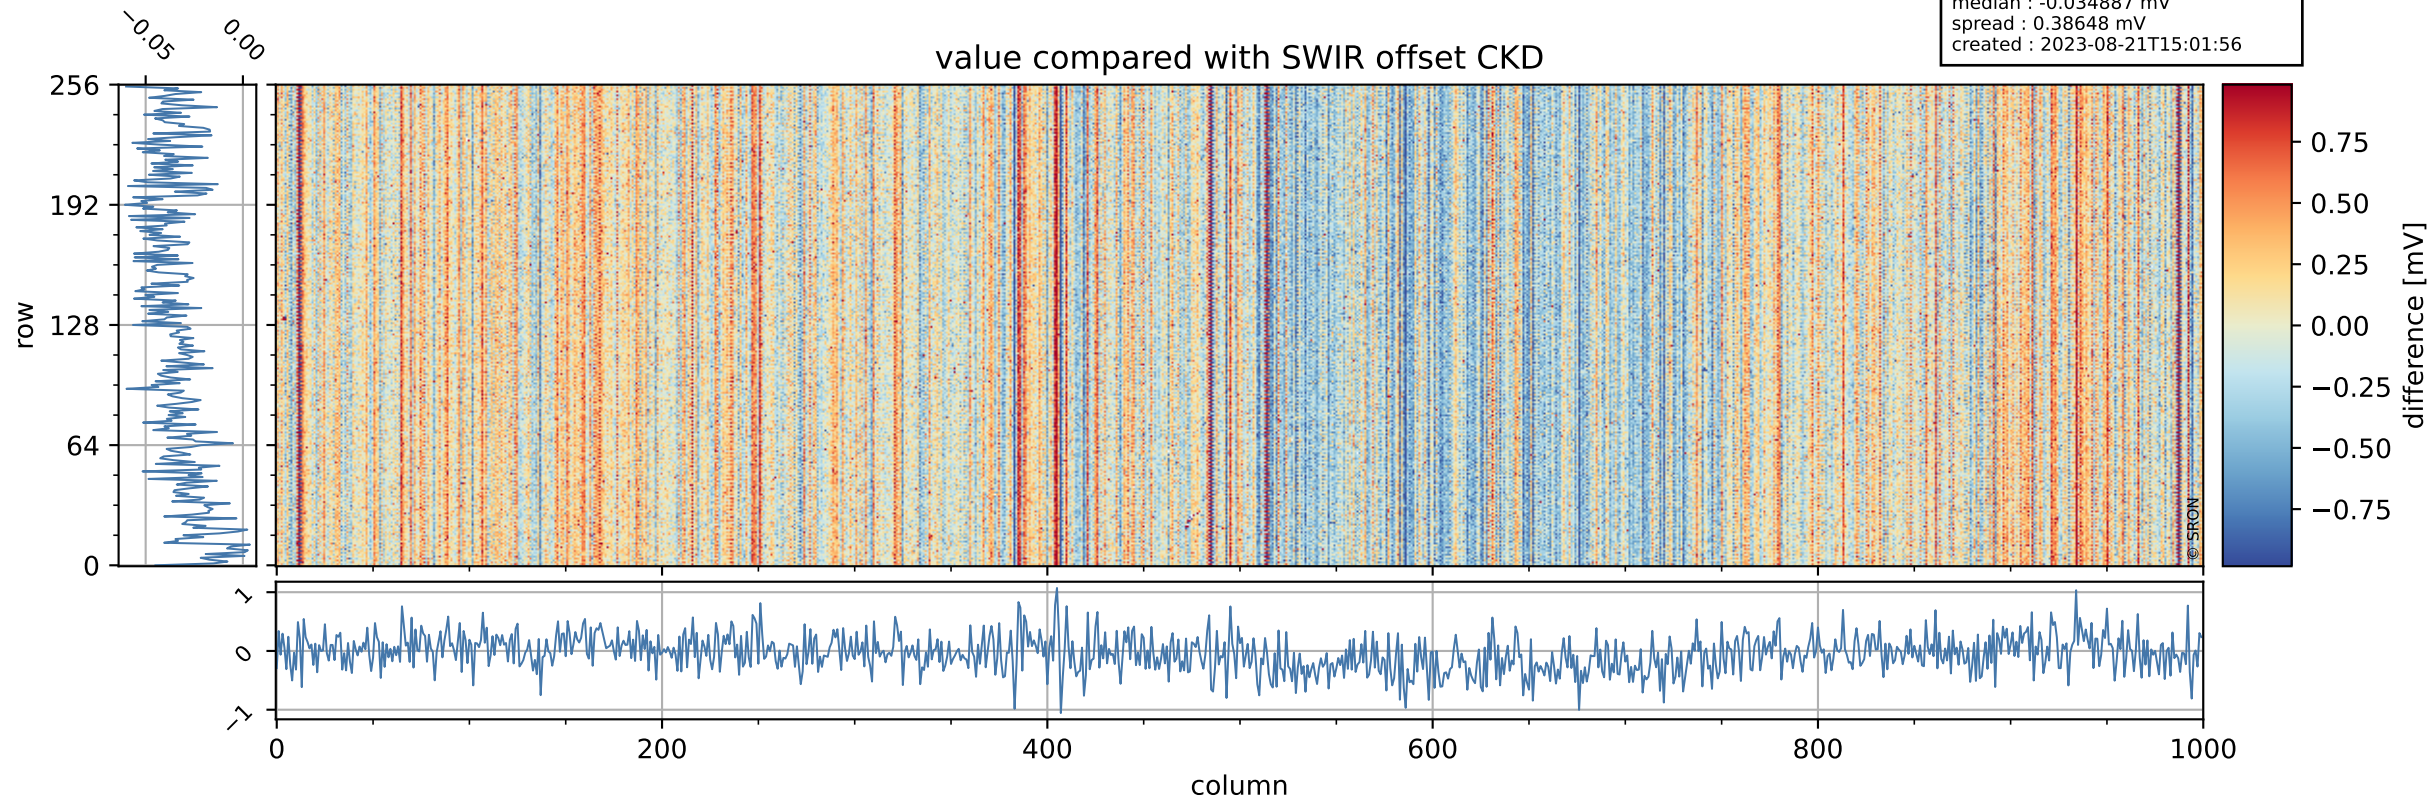

Tropomi SWIR offset (official)

orbits : 19 in [19627, 19672]
coverage : 2021-07-28 / 2021-07-31
median : 0.52598 V
spread : 0.035909 V
created : 2023-08-21T15:01:56

value detector map

Tropomi SWIR offset (official)

orbits : 19 in [19627, 19672]
coverage : 2021-07-28 / 2021-07-31
median : 31.944 μV
spread : 15.677 μV
created : 2023-08-21T15:01:56

Tropomi SWIR offset (official)

orbits : 19 in [19627, 19672]
coverage : 2021-07-28 / 2021-07-31
median : -0.034887 mV
spread : 0.38648 mV
created : 2023-08-21T15:01:56

value compared with SWIR offset CKD

Tropomi SWIR offset (official) ground-tracks of Sentinel-5P

orbits : 19 in [19627, 19672]
coverage : 2021-07-28 / 2021-07-31
created : 2023-08-21T15:01:57

Tropomi SWIR offset (official)

orbits : [2827, 19672]
coverage : 2018-04-30 / 2021-07-31
created : 2023-08-21T15:01:58

trend of detector median & temperatures