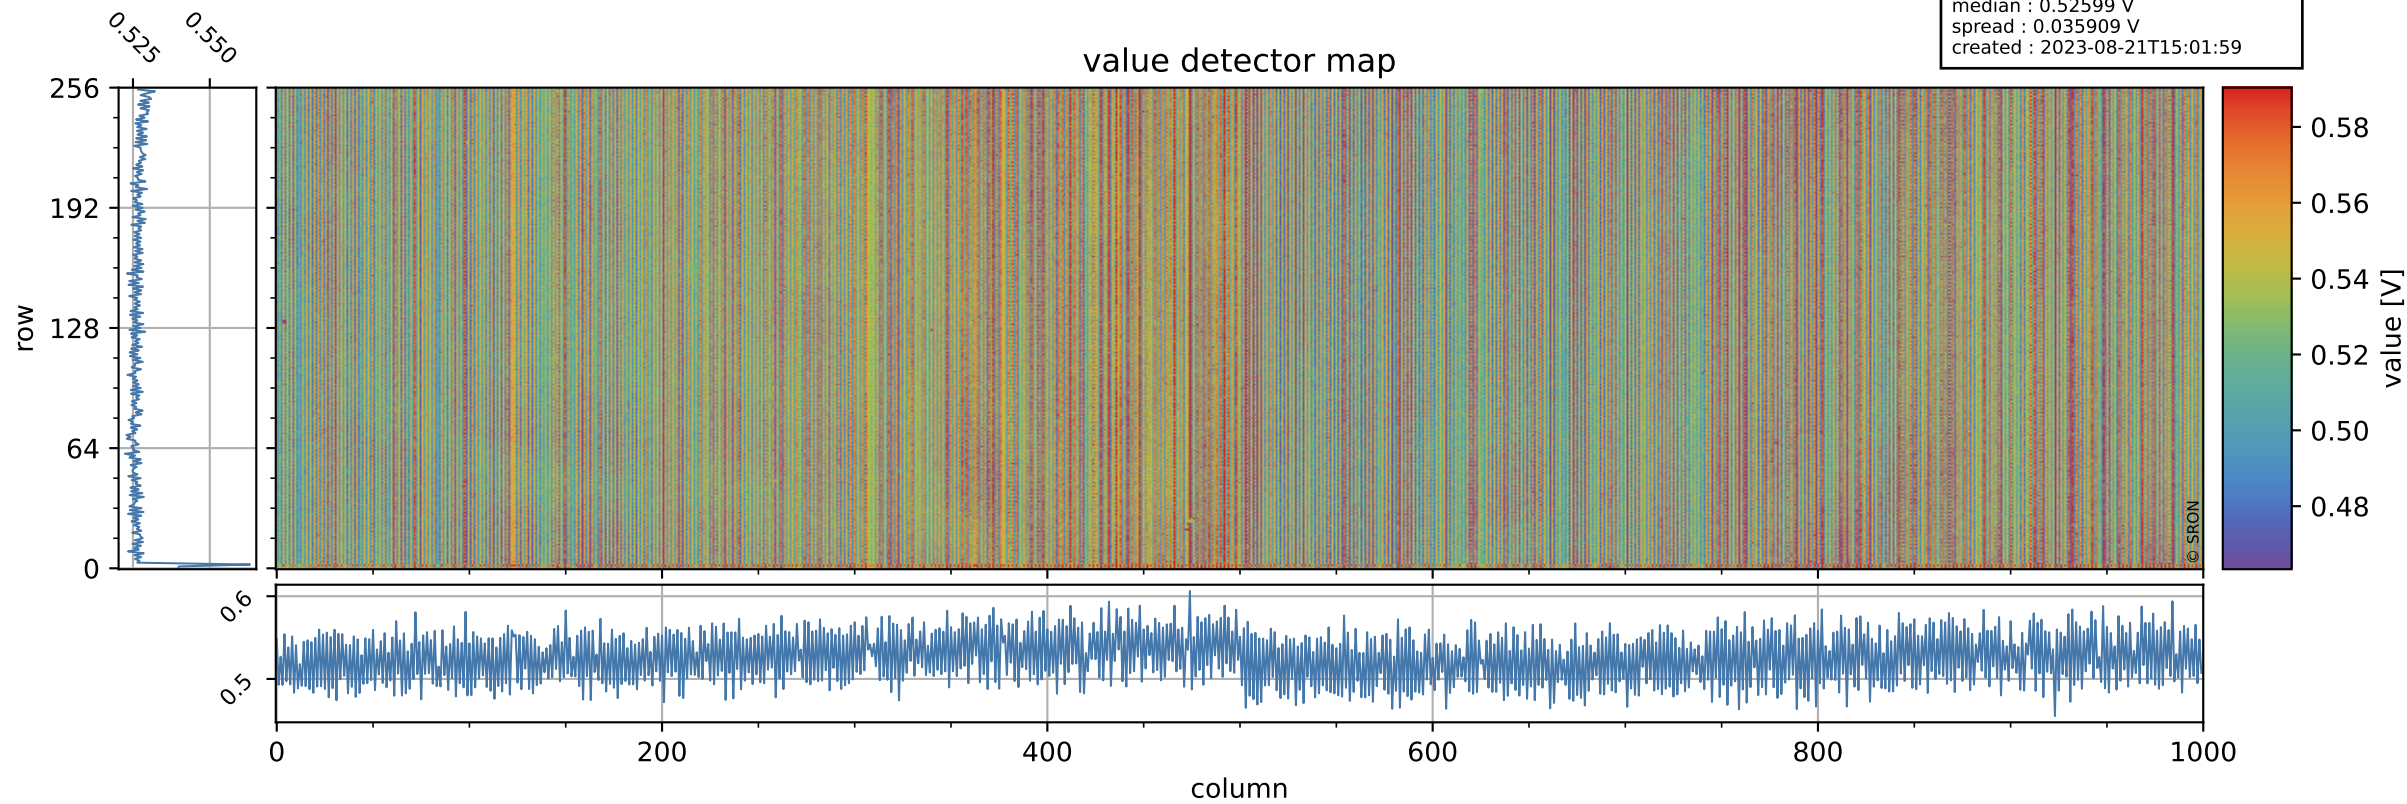

Tropomi SWIR offset (official)

orbits : 20 in [19642, 19687]
coverage : 2021-07-28 / 2021-08-01
median : 0.52599 V
spread : 0.035909 V
created : 2023-08-21T15:01:59

value detector map

Tropomi SWIR offset (official)

orbits : 20 in [19642, 19687]
coverage : 2021-07-28 / 2021-08-01
median : 29.708 μV
spread : 14.801 μV
created : 2023-08-21T15:02:00

Tropomi SWIR offset (official)

orbits : 20 in [19642, 19687]
coverage : 2021-07-28 / 2021-08-01
median : -0.026639 mV
spread : 0.38751 mV
created : 2023-08-21T15:02:00

value compared with SWIR offset CKD

Tropomi SWIR offset (official) ground-tracks of Sentinel-5P

orbits : 20 in [19642, 19687]
coverage : 2021-07-28 / 2021-08-01
created : 2023-08-21T15:02:00

Tropomi SWIR offset (official)

orbits : [2827, 19687]
coverage : 2018-04-30 / 2021-08-01
created : 2023-08-21T15:02:01

trend of detector median & temperatures