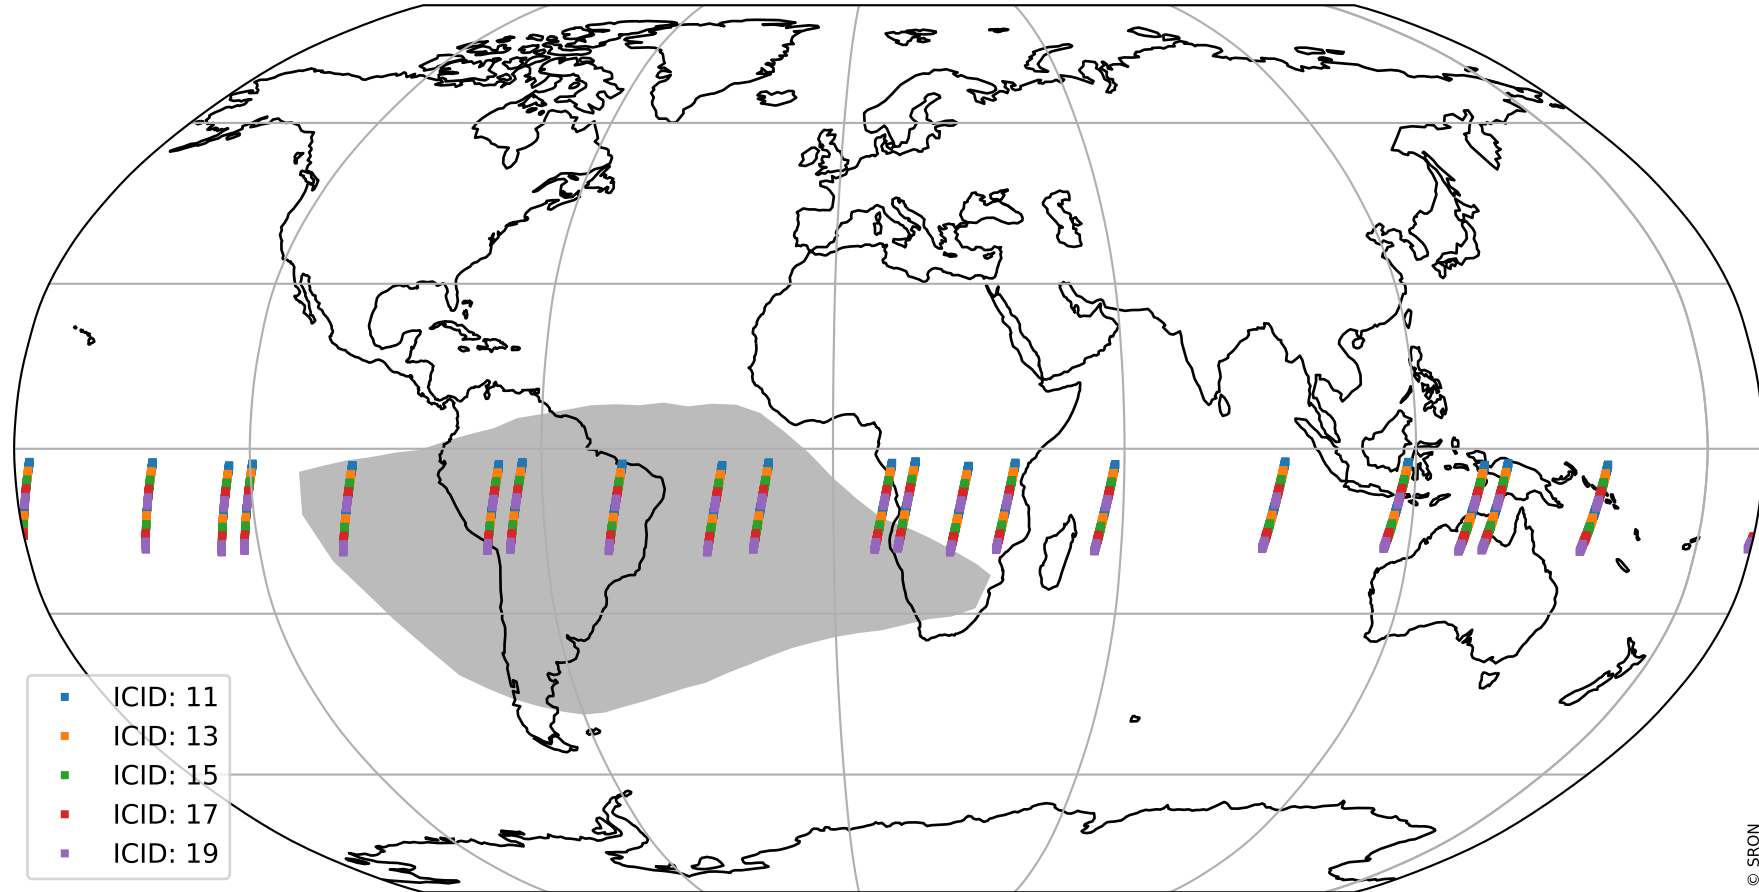

Tropomi SWIR offset (official)

orbits : 20 in [19642, 19687]
coverage : 2021-07-28 / 2021-08-01
median : 0.52599 V
spread : 0.035909 V
created : 2023-08-21T15:01:59

value detector map

Tropomi SWIR offset (official)

orbits : 20 in [19642, 19687]
coverage : 2021-07-28 / 2021-08-01
median : 29.708 μV
spread : 14.801 μV
created : 2023-08-21T15:02:00

Tropomi SWIR offset (official)

orbits : 20 in [19642, 19687]
coverage : 2021-07-28 / 2021-08-01
median : -0.026639 mV
spread : 0.38751 mV
created : 2023-08-21T15:02:00

value compared with SWIR offset CKD

Tropomi SWIR offset (official) ground-tracks of Sentinel-5P

orbits : 20 in [19642, 19687]
coverage : 2021-07-28 / 2021-08-01
created : 2023-08-21T15:02:00

Tropomi SWIR offset (official)

orbits : [2827, 19687]
coverage : 2018-04-30 / 2021-08-01
created : 2023-08-21T15:02:01

trend of detector median & temperatures