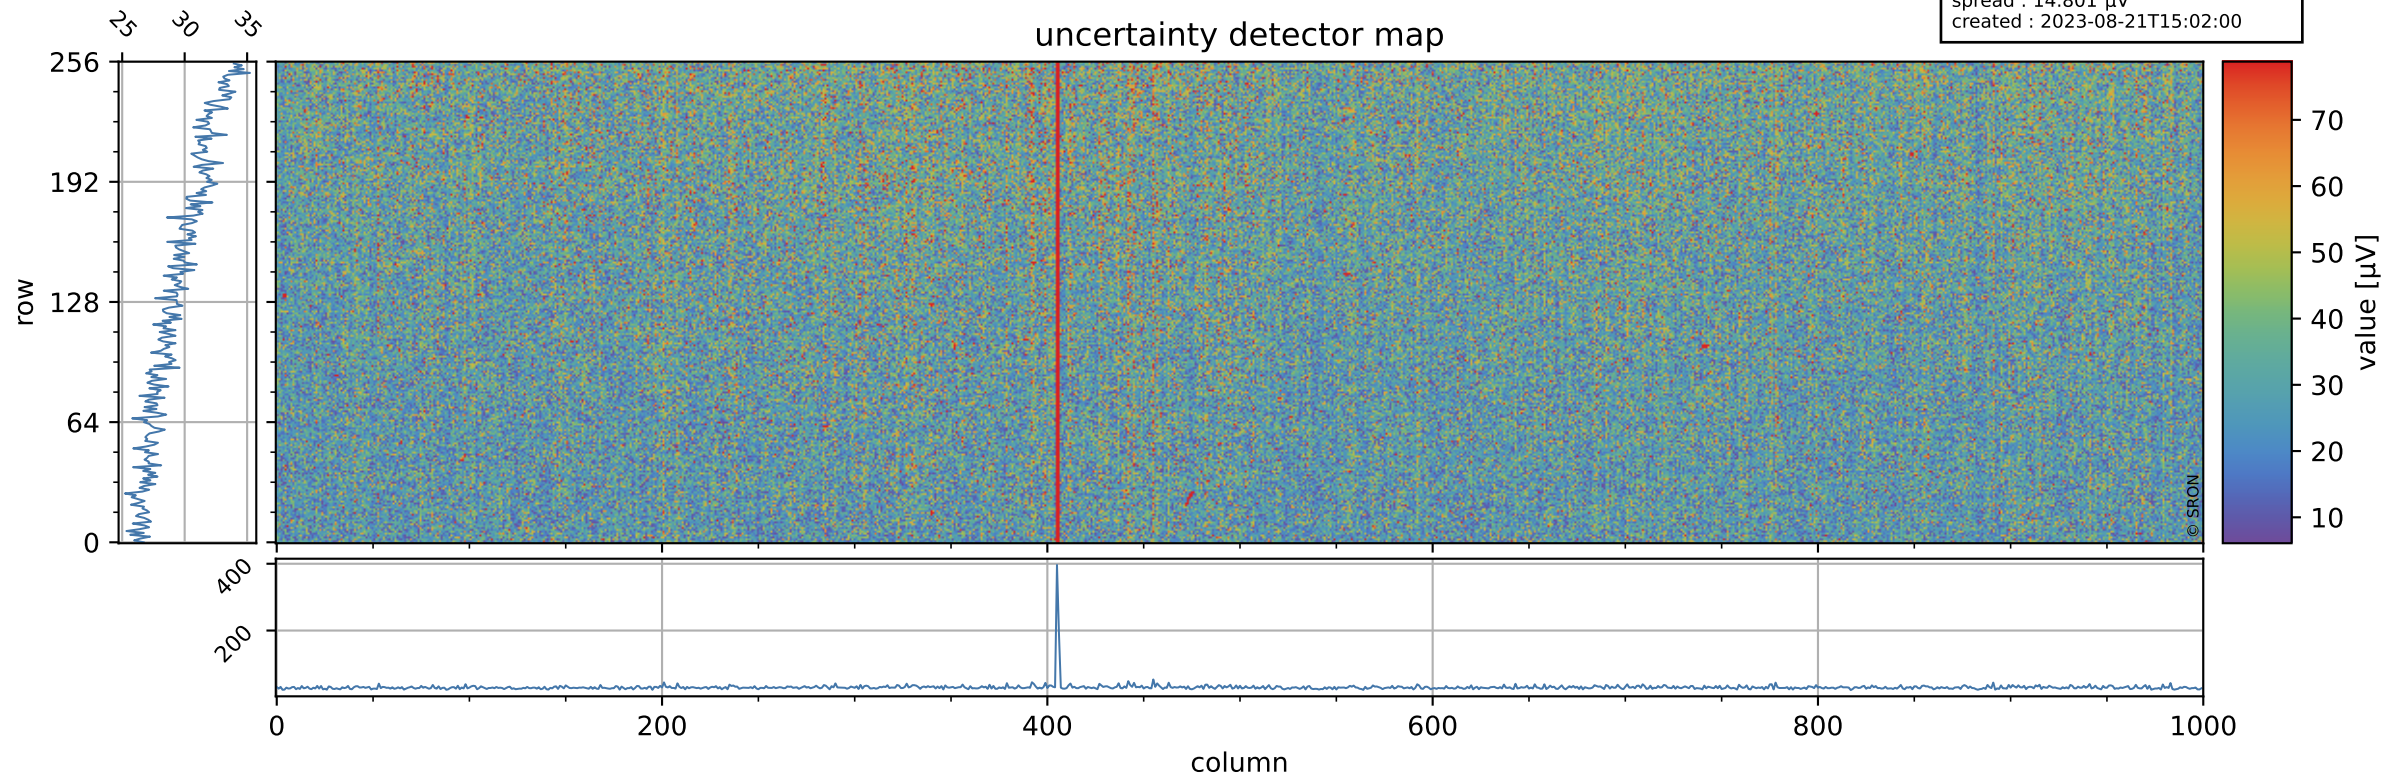

Tropomi SWIR offset (official)

orbits : 20 in [19642, 19687]
coverage : 2021-07-28 / 2021-08-01
median : 0.52599 V
spread : 0.035909 V
created : 2023-08-21T15:01:59

value detector map

Tropomi SWIR offset (official)

orbits : 20 in [19642, 19687]
coverage : 2021-07-28 / 2021-08-01
median : 29.708 μV
spread : 14.801 μV
created : 2023-08-21T15:02:00

Tropomi SWIR offset (official)

orbits : 20 in [19642, 19687]
coverage : 2021-07-28 / 2021-08-01
median : -0.026639 mV
spread : 0.38751 mV
created : 2023-08-21T15:02:00

value compared with SWIR offset CKD

Tropomi SWIR offset (official) ground-tracks of Sentinel-5P

orbits : 20 in [19642, 19687]
coverage : 2021-07-28 / 2021-08-01
created : 2023-08-21T15:02:00

Tropomi SWIR offset (official)

orbits : [2827, 19687]
coverage : 2018-04-30 / 2021-08-01
created : 2023-08-21T15:02:01

trend of detector median & temperatures