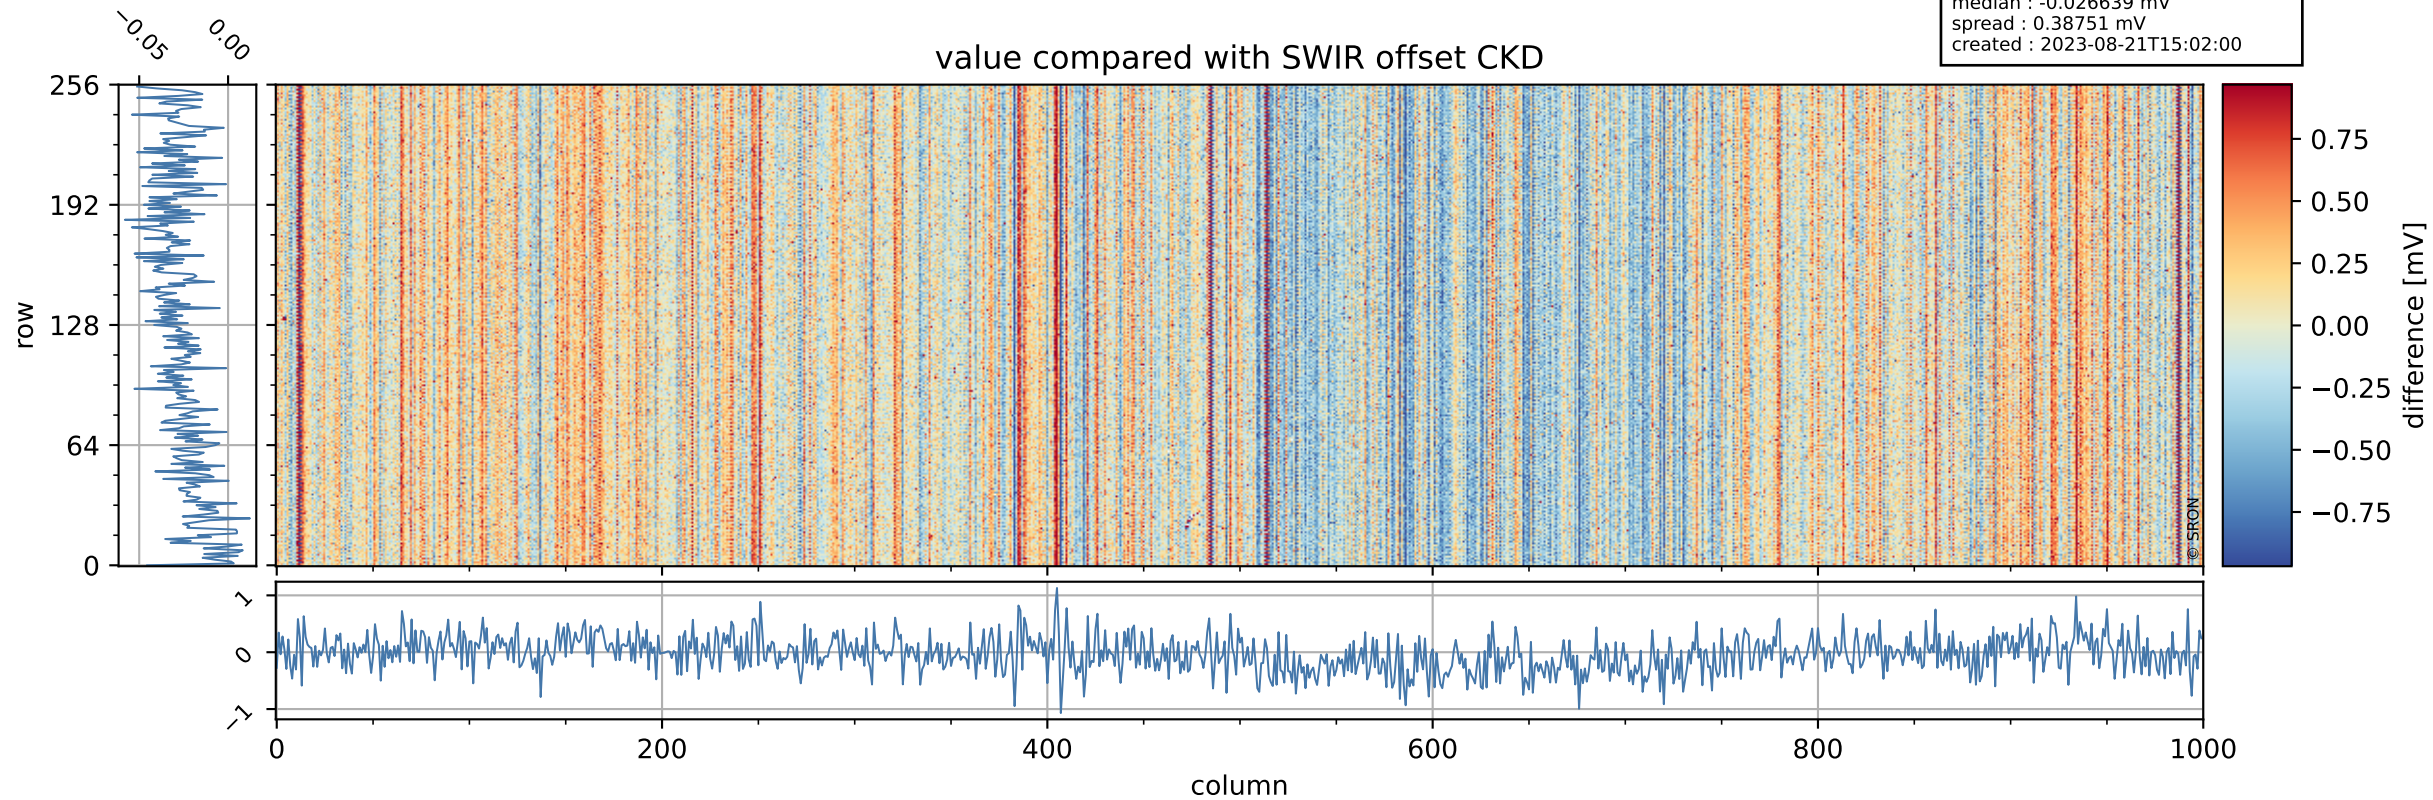

Tropomi SWIR offset (official)

orbits : 20 in [19642, 19687]
coverage : 2021-07-28 / 2021-08-01
median : 0.52599 V
spread : 0.035909 V
created : 2023-08-21T15:01:59

value detector map

Tropomi SWIR offset (official)

orbits : 20 in [19642, 19687]
coverage : 2021-07-28 / 2021-08-01
median : 29.708 μV
spread : 14.801 μV
created : 2023-08-21T15:02:00

Tropomi SWIR offset (official)

orbits : 20 in [19642, 19687]
coverage : 2021-07-28 / 2021-08-01
median : -0.026639 mV
spread : 0.38751 mV
created : 2023-08-21T15:02:00

value compared with SWIR offset CKD

Tropomi SWIR offset (official) ground-tracks of Sentinel-5P

orbits : 20 in [19642, 19687]
coverage : 2021-07-28 / 2021-08-01
created : 2023-08-21T15:02:00

Tropomi SWIR offset (official)

orbits : [2827, 19687]
coverage : 2018-04-30 / 2021-08-01
created : 2023-08-21T15:02:01

trend of detector median & temperatures