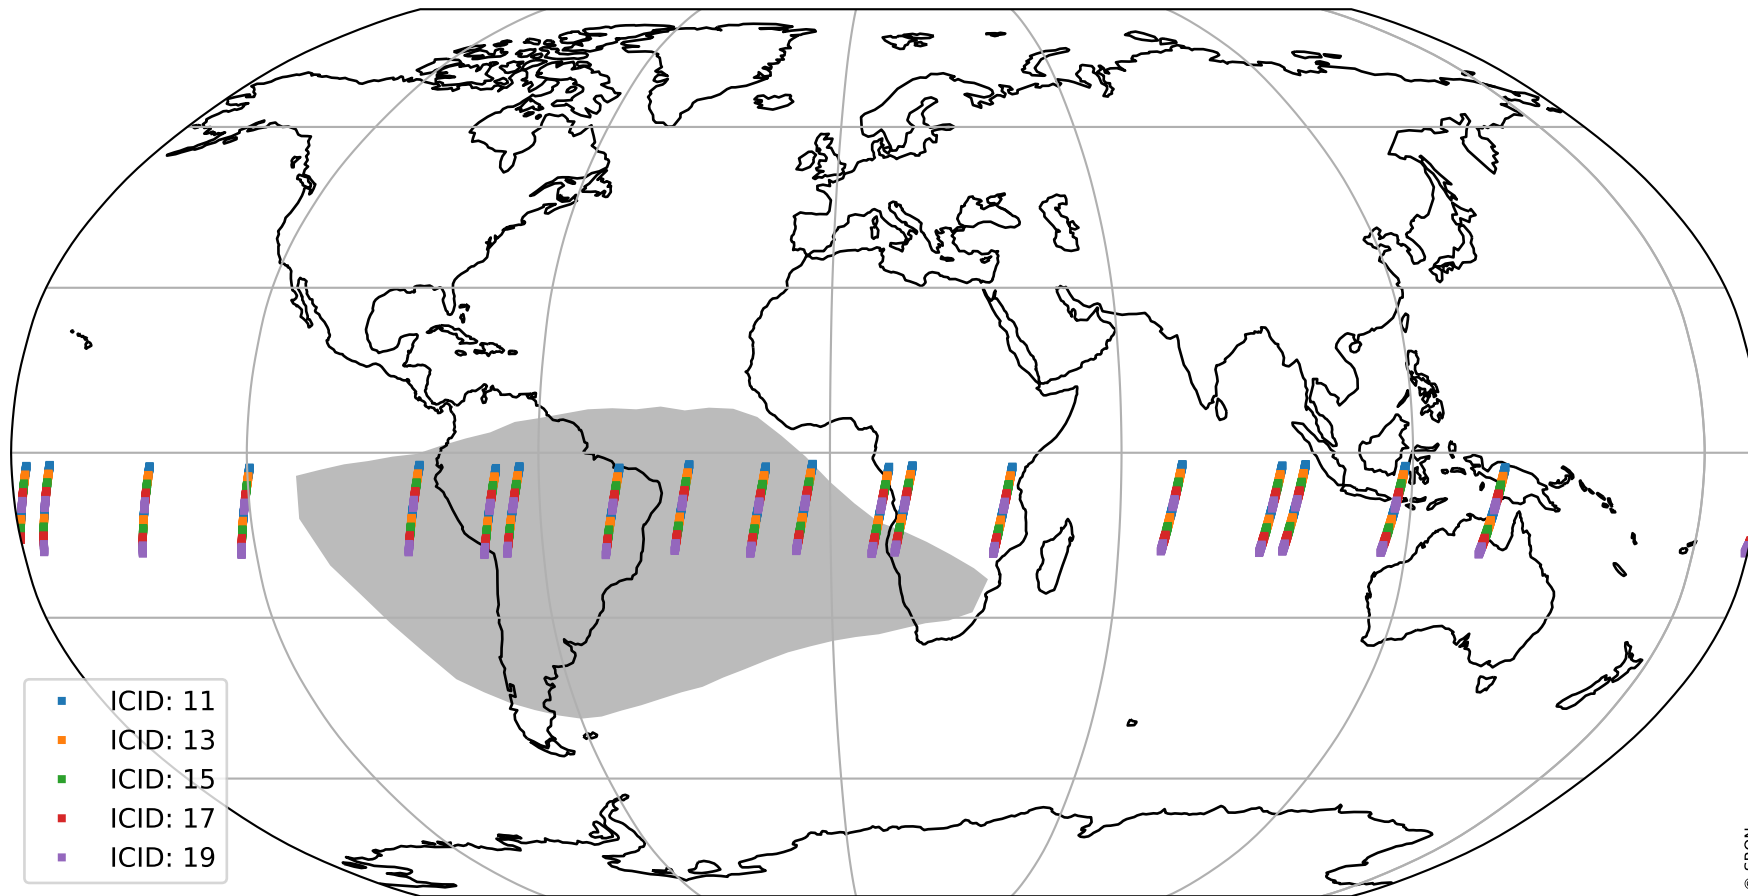

Tropomi SWIR offset (official)

orbits : 19 in [19657, 19702]
coverage : 2021-07-30 / 2021-08-02
median : 0.52601 V
spread : 0.03591 V
created : 2023-08-21T15:02:02

value detector map

Tropomi SWIR offset (official)

orbits : 19 in [19657, 19702]
coverage : 2021-07-30 / 2021-08-02
median : 33.029 μV
spread : 16.211 μV
created : 2023-08-21T15:02:03

Tropomi SWIR offset (official)

orbits : 19 in [19657, 19702]
coverage : 2021-07-30 / 2021-08-02
median : -0.0076011 mV
spread : 0.3897 mV
created : 2023-08-21T15:02:03

value compared with SWIR offset CKD

Tropomi SWIR offset (official) ground-tracks of Sentinel-5P

orbits : 19 in [19657, 19702]
coverage : 2021-07-30 / 2021-08-02
created : 2023-08-21T15:02:03

Tropomi SWIR offset (official)

orbits : [2827, 19702]
coverage : 2018-04-30 / 2021-08-02
created : 2023-08-21T15:02:04

trend of detector median & temperatures