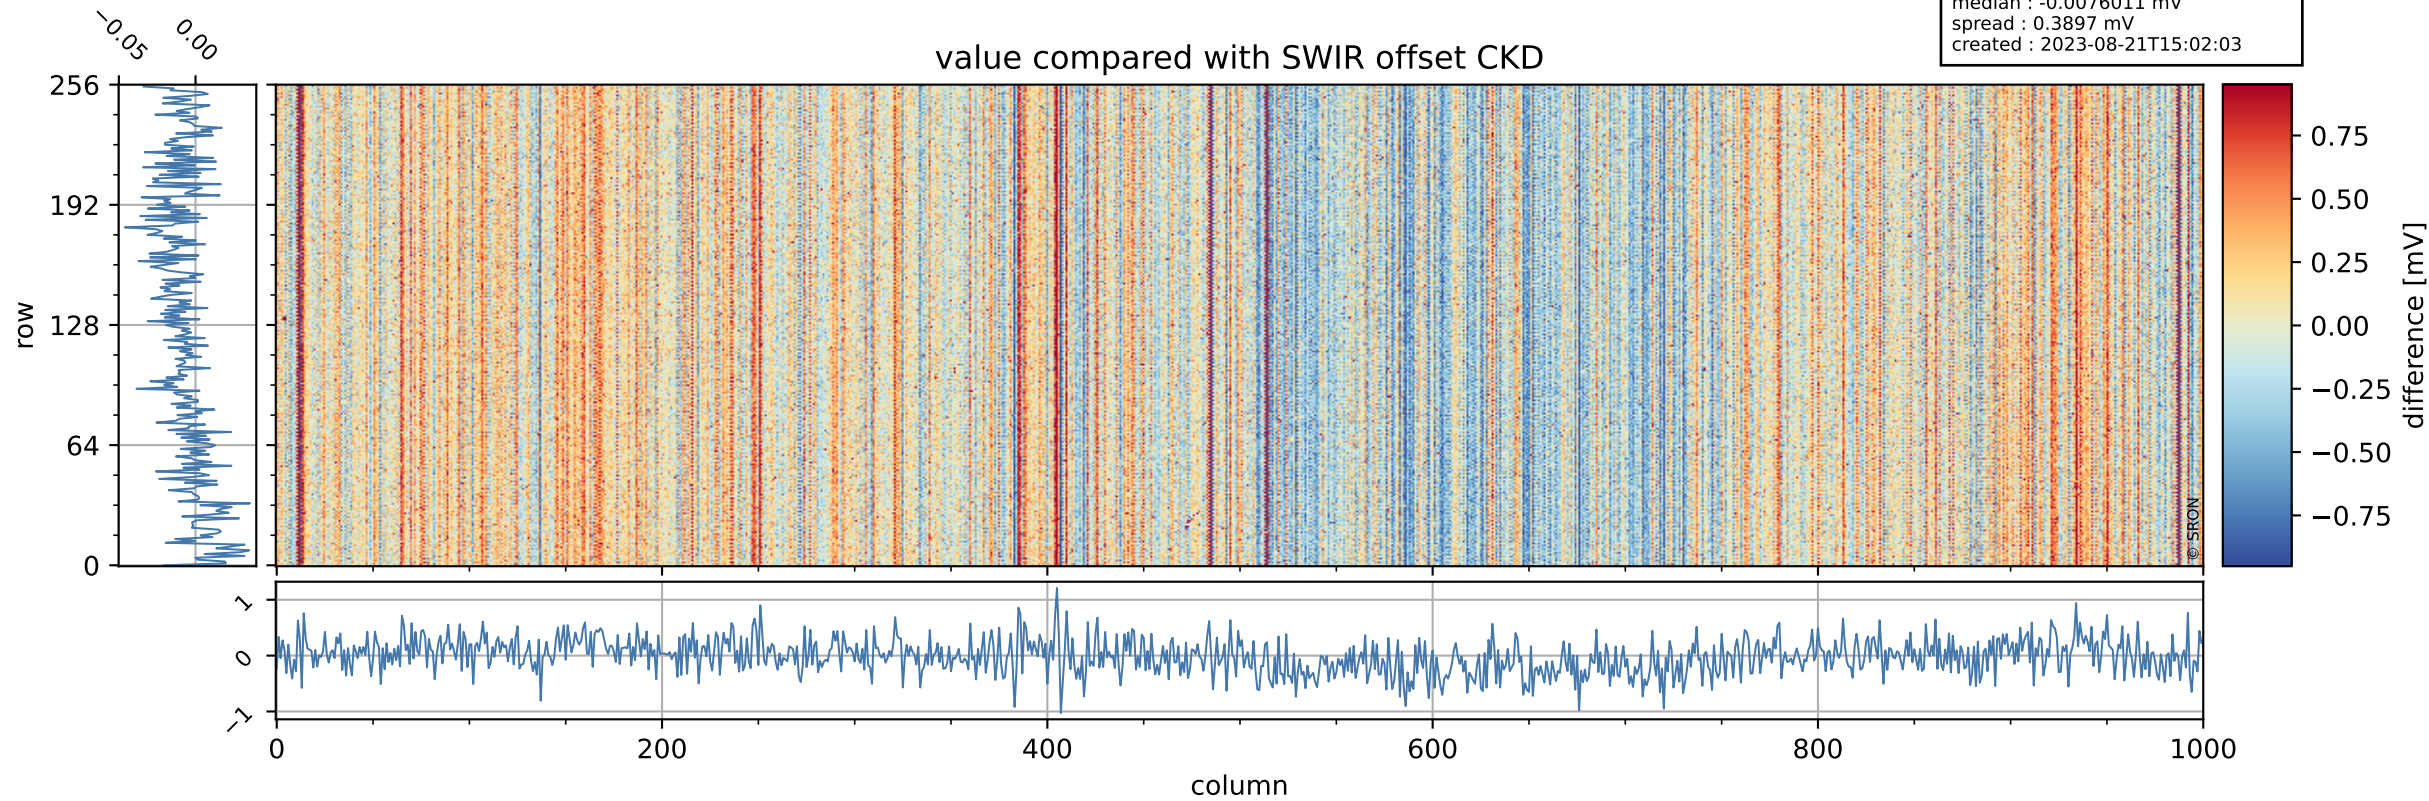

Tropomi SWIR offset (official)

orbits : 19 in [19657, 19702]
coverage : 2021-07-30 / 2021-08-02
median : 0.52601 V
spread : 0.03591 V
created : 2023-08-21T15:02:02

value detector map

Tropomi SWIR offset (official)

orbits : 19 in [19657, 19702]
coverage : 2021-07-30 / 2021-08-02
median : 33.029 μV
spread : 16.211 μV
created : 2023-08-21T15:02:03

Tropomi SWIR offset (official)

orbits : 19 in [19657, 19702]
coverage : 2021-07-30 / 2021-08-02
median : -0.0076011 mV
spread : 0.3897 mV
created : 2023-08-21T15:02:03

value compared with SWIR offset CKD

Tropomi SWIR offset (official) ground-tracks of Sentinel-5P

orbits : 19 in [19657, 19702]
coverage : 2021-07-30 / 2021-08-02
created : 2023-08-21T15:02:03

Tropomi SWIR offset (official)

orbits : [2827, 19702]
coverage : 2018-04-30 / 2021-08-02
created : 2023-08-21T15:02:04

trend of detector median & temperatures