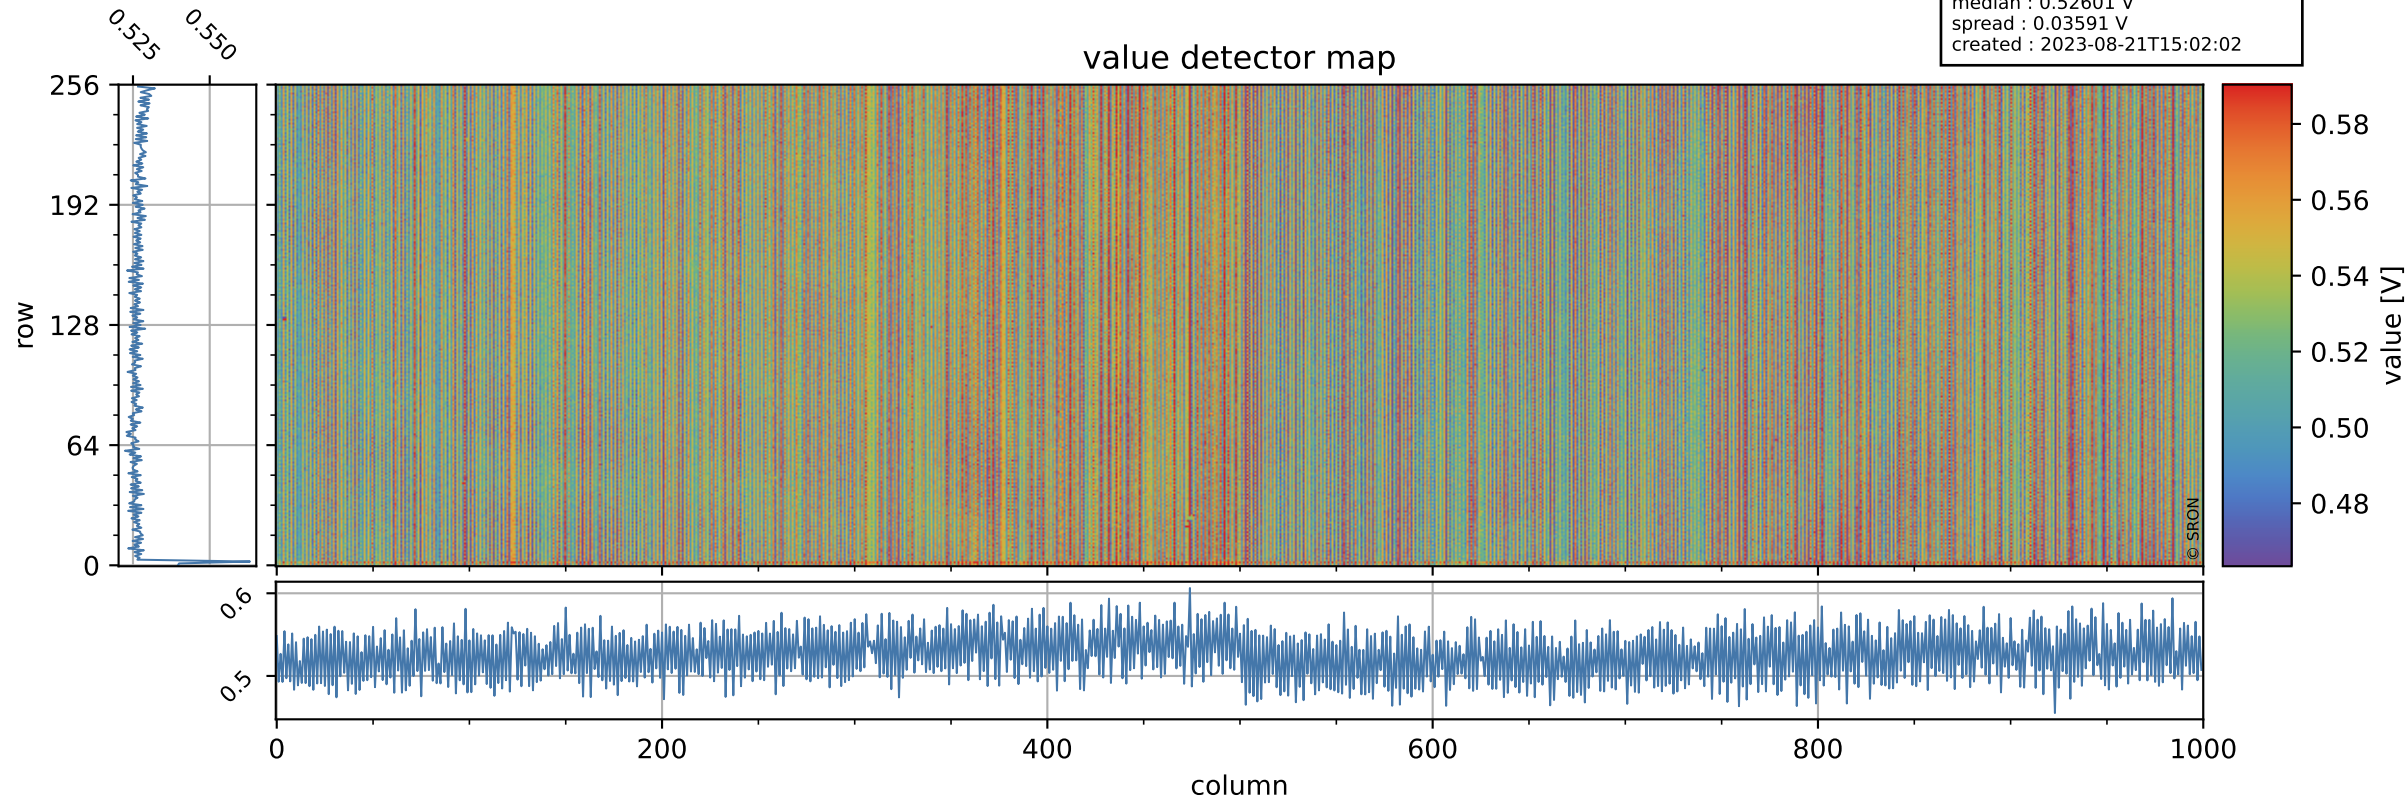

Tropomi SWIR offset (official)

orbits : 19 in [19657, 19702]
coverage : 2021-07-30 / 2021-08-02
median : 0.52601 V
spread : 0.03591 V
created : 2023-08-21T15:02:02

value detector map

Tropomi SWIR offset (official)

orbits : 19 in [19657, 19702]
coverage : 2021-07-30 / 2021-08-02
median : 33.029 μV
spread : 16.211 μV
created : 2023-08-21T15:02:03

Tropomi SWIR offset (official)

orbits : 19 in [19657, 19702]
coverage : 2021-07-30 / 2021-08-02
median : -0.0076011 mV
spread : 0.3897 mV
created : 2023-08-21T15:02:03

value compared with SWIR offset CKD

Tropomi SWIR offset (official) ground-tracks of Sentinel-5P

orbits : 19 in [19657, 19702]
coverage : 2021-07-30 / 2021-08-02
created : 2023-08-21T15:02:03

Tropomi SWIR offset (official)

orbits : [2827, 19702]
coverage : 2018-04-30 / 2021-08-02
created : 2023-08-21T15:02:04

trend of detector median & temperatures