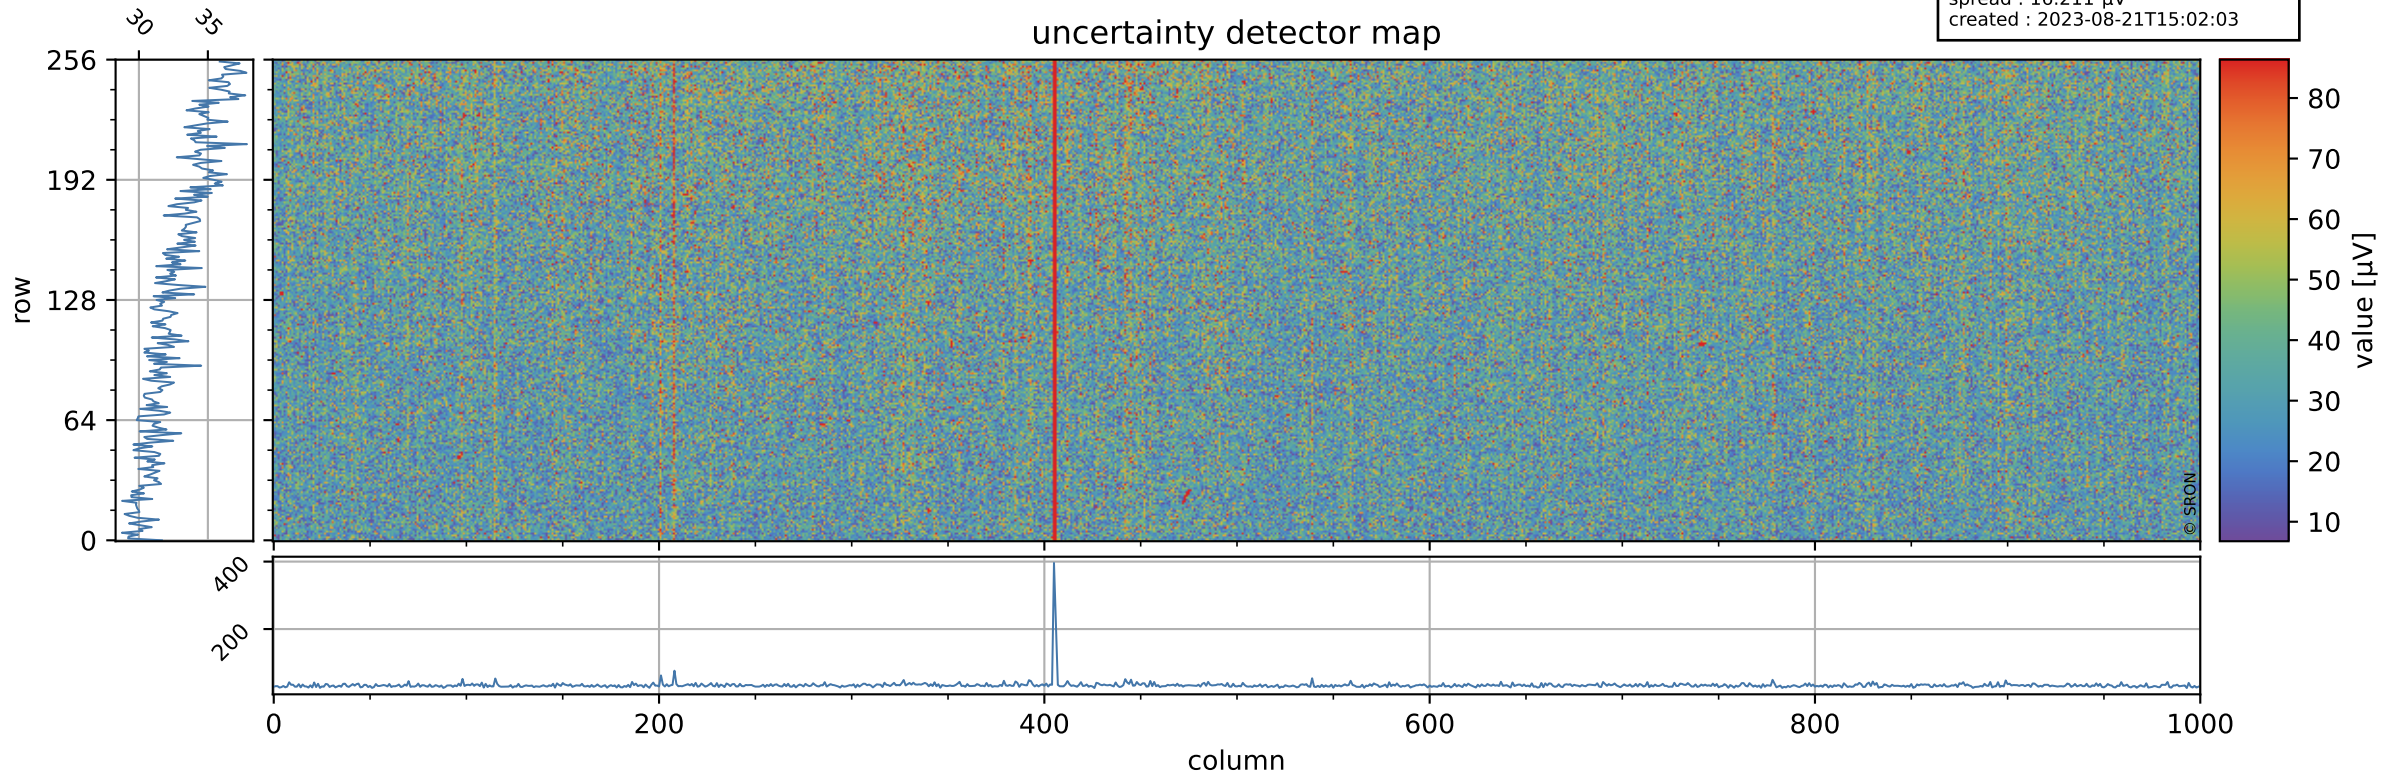

Tropomi SWIR offset (official)

orbits : 19 in [19657, 19702]
coverage : 2021-07-30 / 2021-08-02
median : 0.52601 V
spread : 0.03591 V
created : 2023-08-21T15:02:02

value detector map

Tropomi SWIR offset (official)

orbits : 19 in [19657, 19702]
coverage : 2021-07-30 / 2021-08-02
median : 33.029 μV
spread : 16.211 μV
created : 2023-08-21T15:02:03

Tropomi SWIR offset (official)

orbits : 19 in [19657, 19702]
coverage : 2021-07-30 / 2021-08-02
median : -0.0076011 mV
spread : 0.3897 mV
created : 2023-08-21T15:02:03

value compared with SWIR offset CKD

Tropomi SWIR offset (official) ground-tracks of Sentinel-5P

orbits : 19 in [19657, 19702]
coverage : 2021-07-30 / 2021-08-02
created : 2023-08-21T15:02:03

Tropomi SWIR offset (official)

orbits : [2827, 19702]
coverage : 2018-04-30 / 2021-08-02
created : 2023-08-21T15:02:04

trend of detector median & temperatures