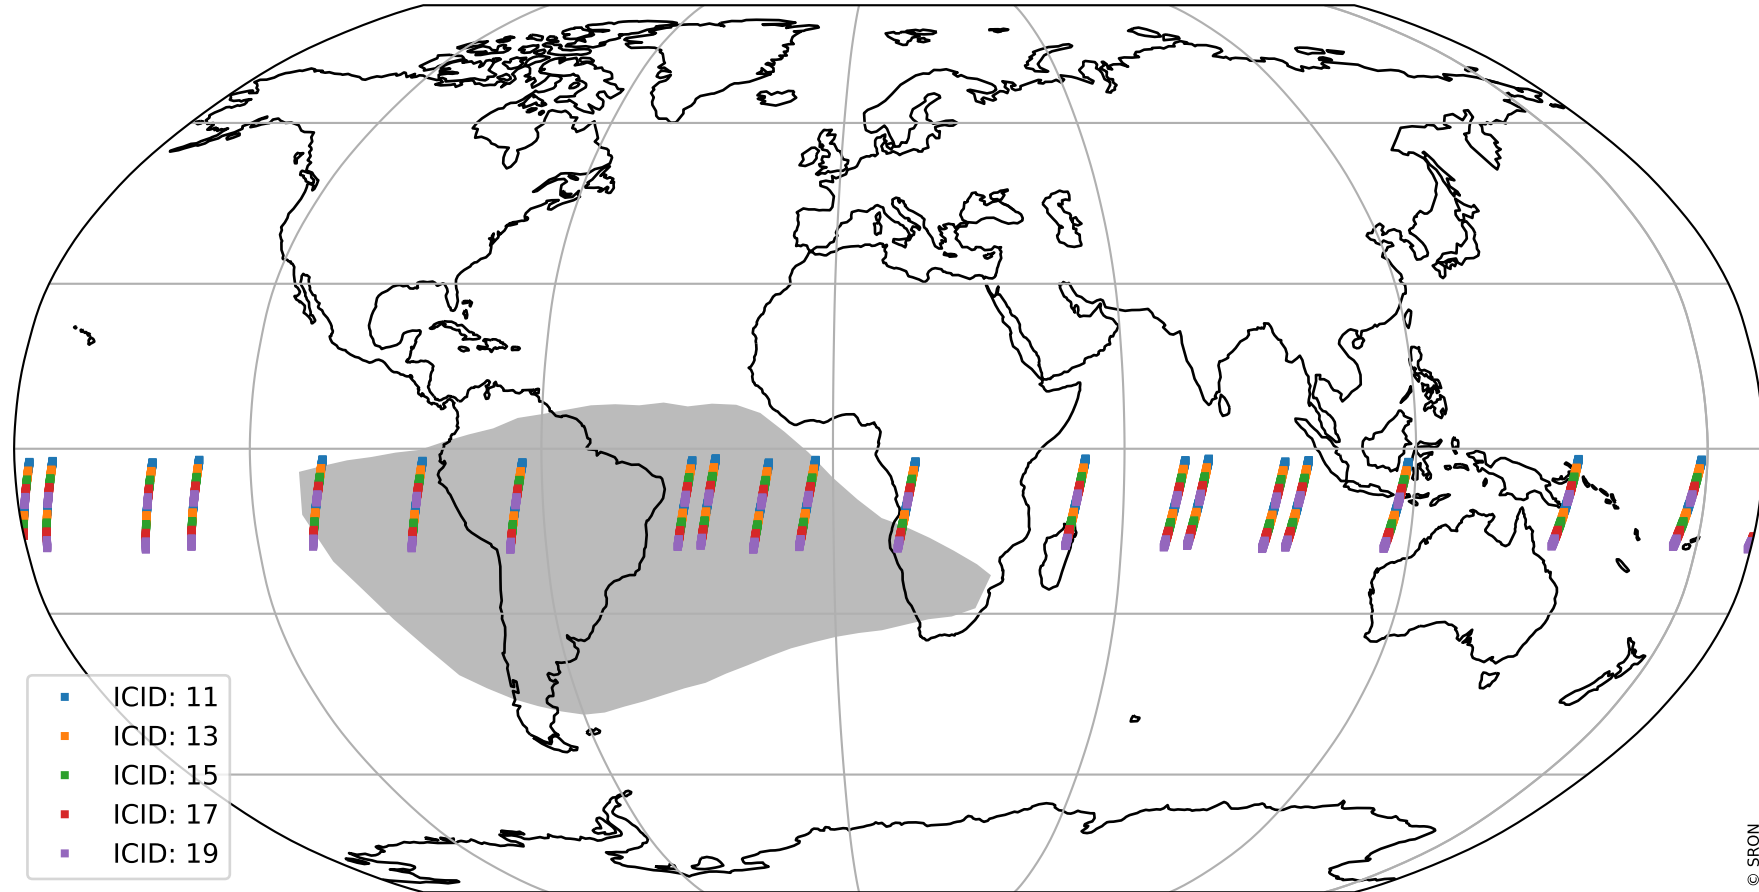

Tropomi SWIR offset (official)

orbits : 20 in [19672, 19717]
coverage : 2021-07-31 / 2021-08-03
median : 0.526 V
spread : 0.035911 V
created : 2023-08-21T15:02:05

value detector map

Tropomi SWIR offset (official)

orbits : 20 in [19672, 19717]
coverage : 2021-07-31 / 2021-08-03
median : 32.119 μV
spread : 15.81 μV
created : 2023-08-21T15:02:06

Tropomi SWIR offset (official)

orbits : 20 in [19672, 19717]
coverage : 2021-07-31 / 2021-08-03
median : -0.012628 mV
spread : 0.39117 mV
created : 2023-08-21T15:02:06

value compared with SWIR offset CKD

Tropomi SWIR offset (official) ground-tracks of Sentinel-5P

orbits : 20 in [19672, 19717]
coverage : 2021-07-31 / 2021-08-03
created : 2023-08-21T15:02:07

Tropomi SWIR offset (official)

orbits : [2827, 19717]
coverage : 2018-04-30 / 2021-08-03
created : 2023-08-21T15:02:07

trend of detector median & temperatures