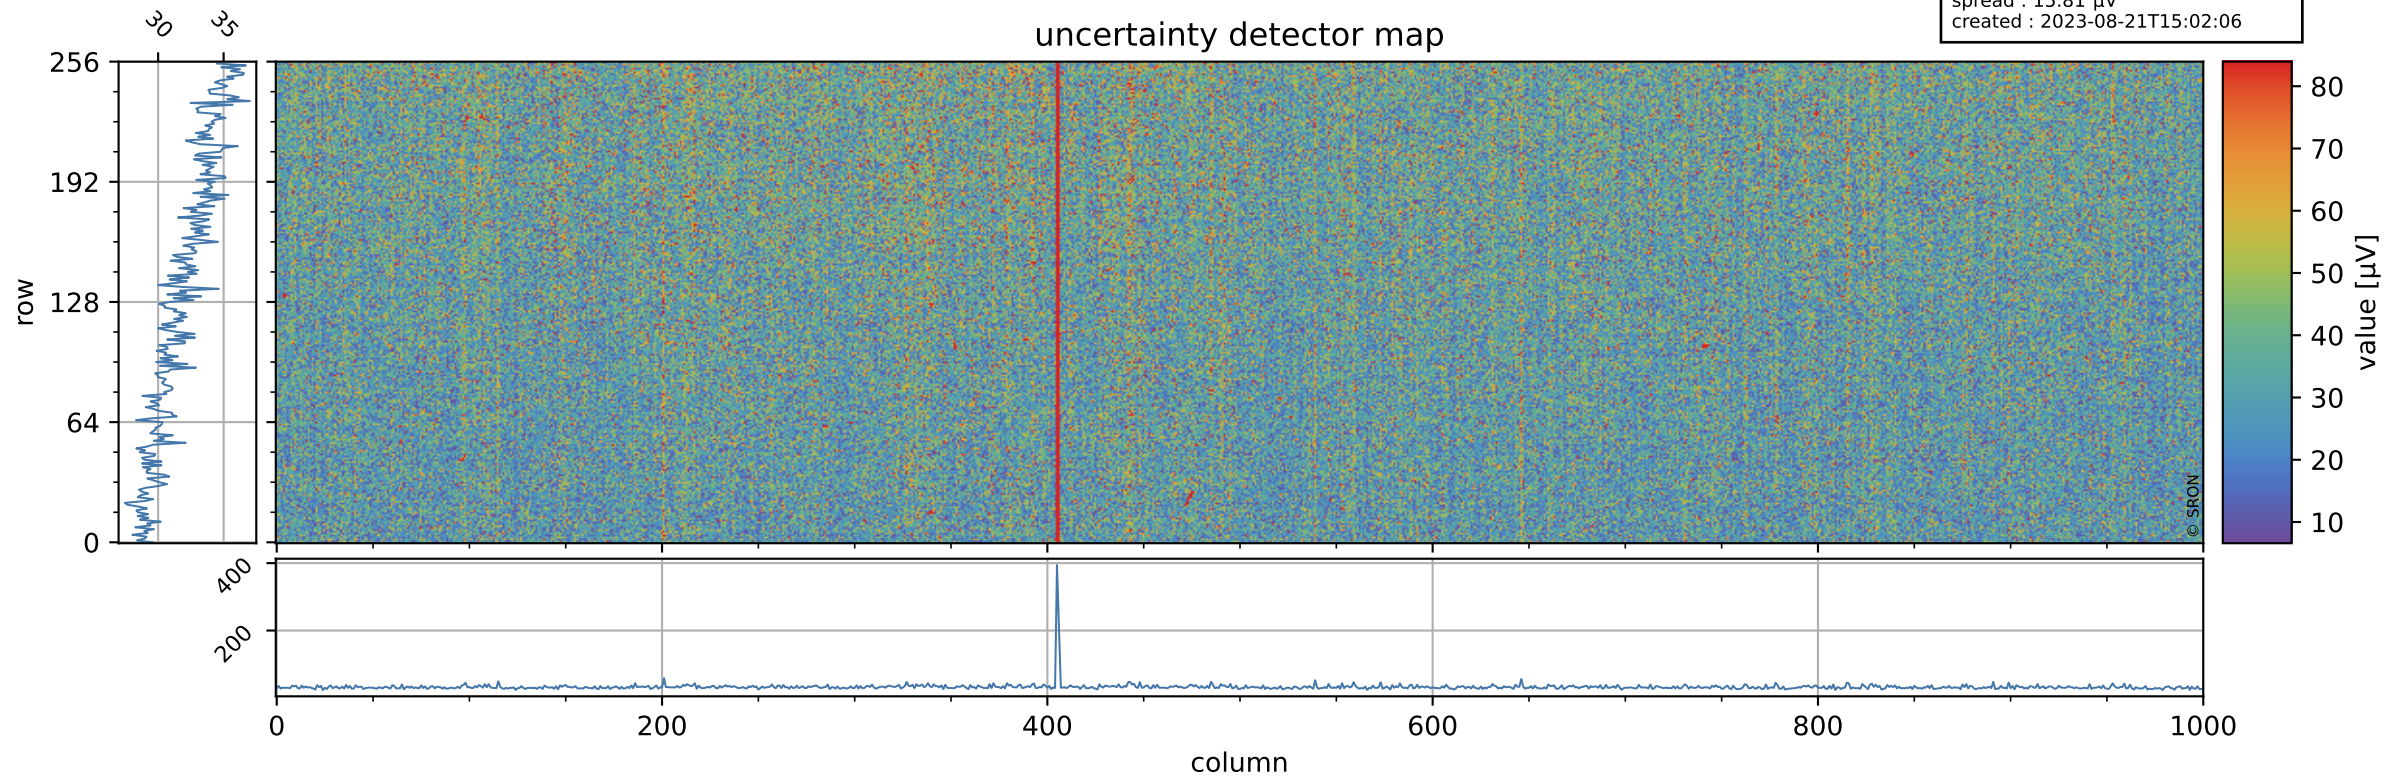

Tropomi SWIR offset (official)

orbits : 20 in [19672, 19717]
coverage : 2021-07-31 / 2021-08-03
median : 0.526 V
spread : 0.035911 V
created : 2023-08-21T15:02:05

value detector map

Tropomi SWIR offset (official)

orbits : 20 in [19672, 19717]
coverage : 2021-07-31 / 2021-08-03
median : 32.119 μV
spread : 15.81 μV
created : 2023-08-21T15:02:06

Tropomi SWIR offset (official)

orbits : 20 in [19672, 19717]
coverage : 2021-07-31 / 2021-08-03
median : -0.012628 mV
spread : 0.39117 mV
created : 2023-08-21T15:02:06

value compared with SWIR offset CKD

Tropomi SWIR offset (official) ground-tracks of Sentinel-5P

orbits : 20 in [19672, 19717]
coverage : 2021-07-31 / 2021-08-03
created : 2023-08-21T15:02:07

Tropomi SWIR offset (official)

orbits : [2827, 19717]
coverage : 2018-04-30 / 2021-08-03
created : 2023-08-21T15:02:07

trend of detector median & temperatures