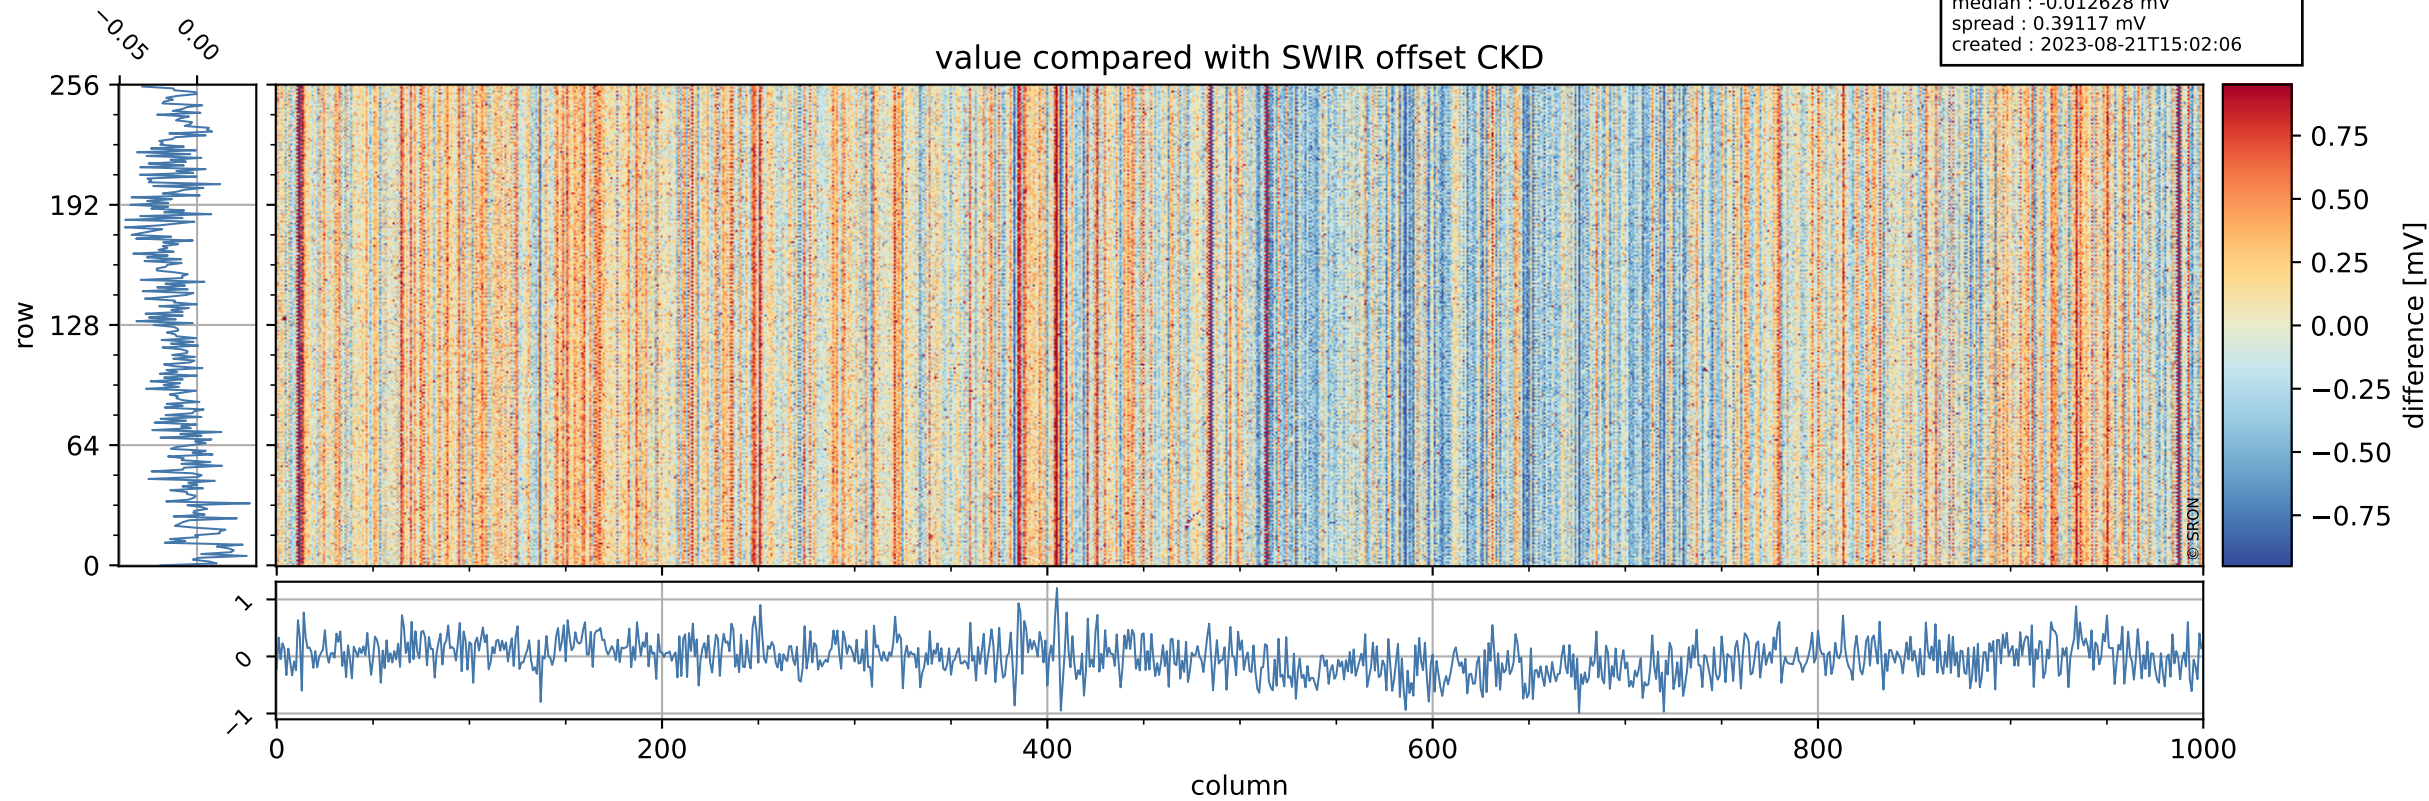

Tropomi SWIR offset (official)

orbits : 20 in [19672, 19717]
coverage : 2021-07-31 / 2021-08-03
median : 0.526 V
spread : 0.035911 V
created : 2023-08-21T15:02:05

value detector map

Tropomi SWIR offset (official)

orbits : 20 in [19672, 19717]
coverage : 2021-07-31 / 2021-08-03
median : 32.119 μV
spread : 15.81 μV
created : 2023-08-21T15:02:06

Tropomi SWIR offset (official)

orbits : 20 in [19672, 19717]
coverage : 2021-07-31 / 2021-08-03
median : -0.012628 mV
spread : 0.39117 mV
created : 2023-08-21T15:02:06

value compared with SWIR offset CKD

Tropomi SWIR offset (official) ground-tracks of Sentinel-5P

orbits : 20 in [19672, 19717]
coverage : 2021-07-31 / 2021-08-03
created : 2023-08-21T15:02:07

Tropomi SWIR offset (official)

orbits : [2827, 19717]
coverage : 2018-04-30 / 2021-08-03
created : 2023-08-21T15:02:07

trend of detector median & temperatures