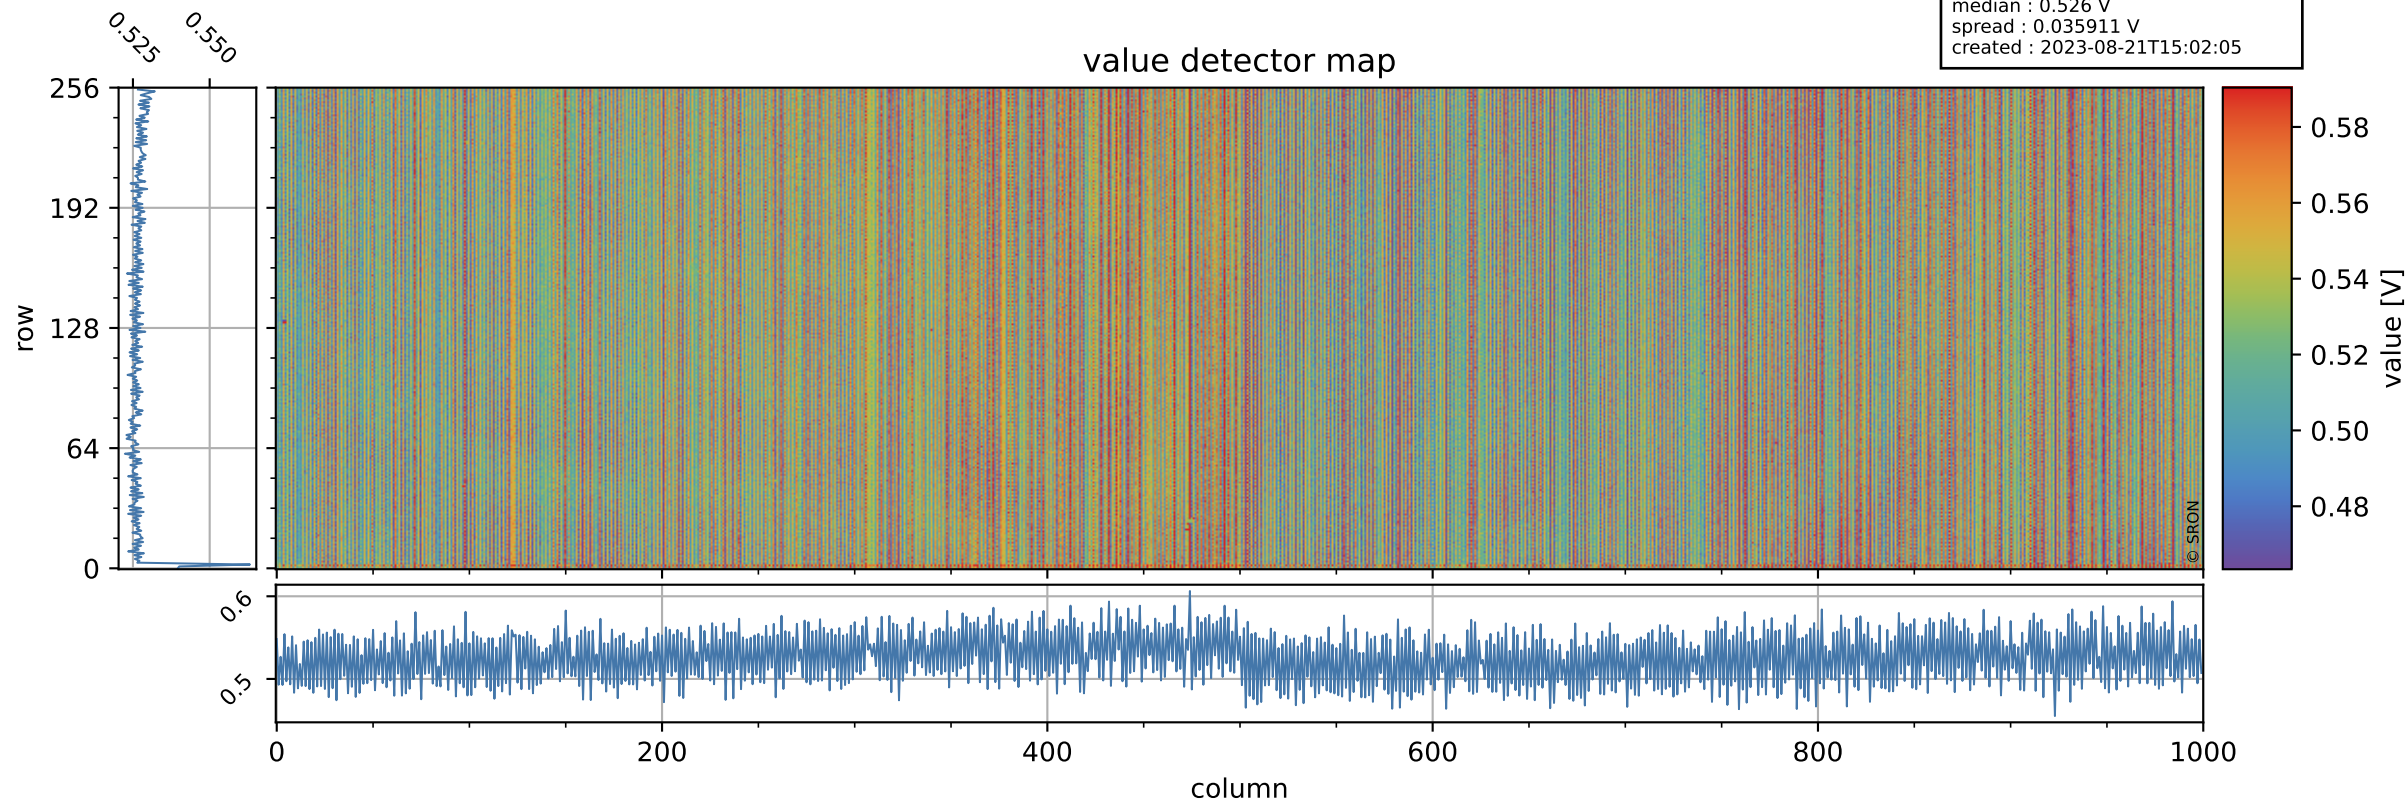

Tropomi SWIR offset (official)

orbits : 20 in [19672, 19717]
coverage : 2021-07-31 / 2021-08-03
median : 0.526 V
spread : 0.035911 V
created : 2023-08-21T15:02:05

value detector map

Tropomi SWIR offset (official)

orbits : 20 in [19672, 19717]
coverage : 2021-07-31 / 2021-08-03
median : 32.119 μV
spread : 15.81 μV
created : 2023-08-21T15:02:06

Tropomi SWIR offset (official)

orbits : 20 in [19672, 19717]
coverage : 2021-07-31 / 2021-08-03
median : -0.012628 mV
spread : 0.39117 mV
created : 2023-08-21T15:02:06

value compared with SWIR offset CKD

Tropomi SWIR offset (official) ground-tracks of Sentinel-5P

orbits : 20 in [19672, 19717]
coverage : 2021-07-31 / 2021-08-03
created : 2023-08-21T15:02:07

Tropomi SWIR offset (official)

orbits : [2827, 19717]
coverage : 2018-04-30 / 2021-08-03
created : 2023-08-21T15:02:07

trend of detector median & temperatures