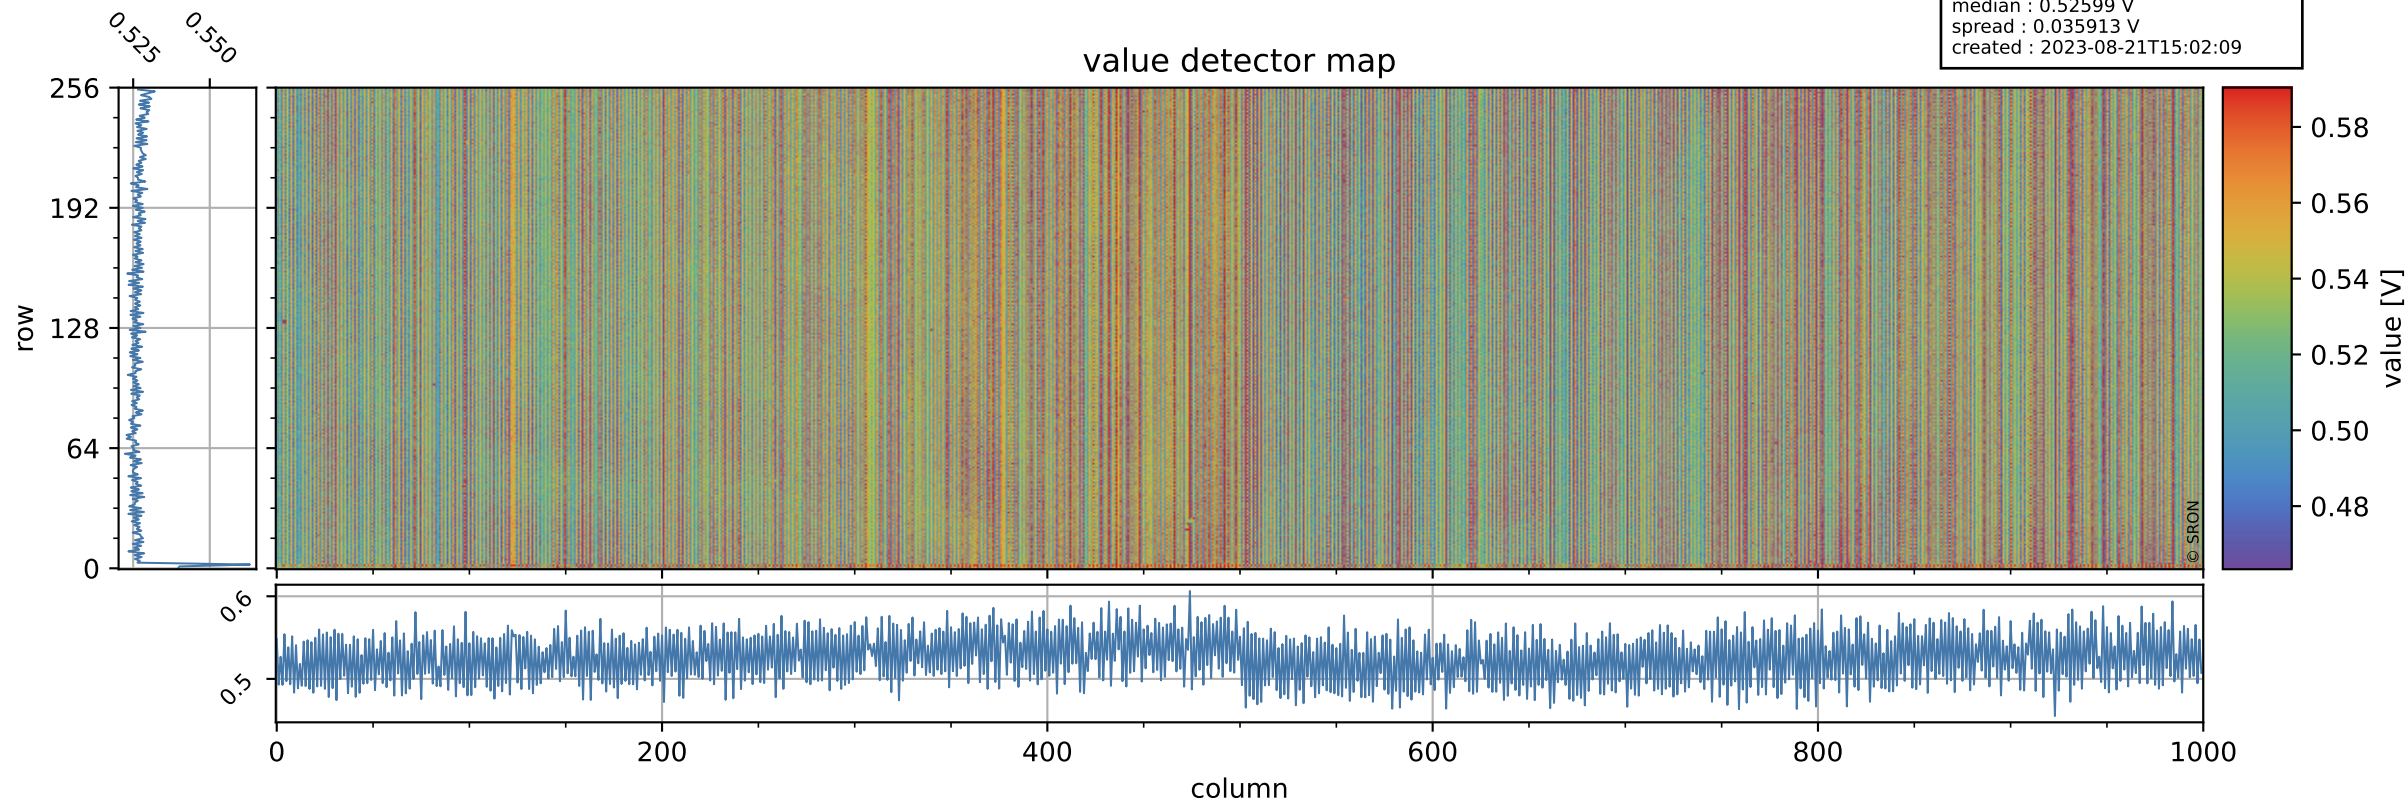

# Tropomi SWIR offset (official)

orbits : 19 in [19687, 19732]  
coverage : 2021-08-01 / 2021-08-04  
median : 0.52599 V  
spread : 0.035913 V  
created : 2023-08-21T15:02:09

## value detector map

# Tropomi SWIR offset (official)

orbits : 19 in [19687, 19732]  
coverage : 2021-08-01 / 2021-08-04  
median : 32.772  $\mu\text{V}$   
spread : 16.068  $\mu\text{V}$   
created : 2023-08-21T15:02:09

# Tropomi SWIR offset (official) ground-tracks of Sentinel-5P

orbits : 19 in [19687, 19732]  
coverage : 2021-08-01 / 2021-08-04  
created : 2023-08-21T15:02:10