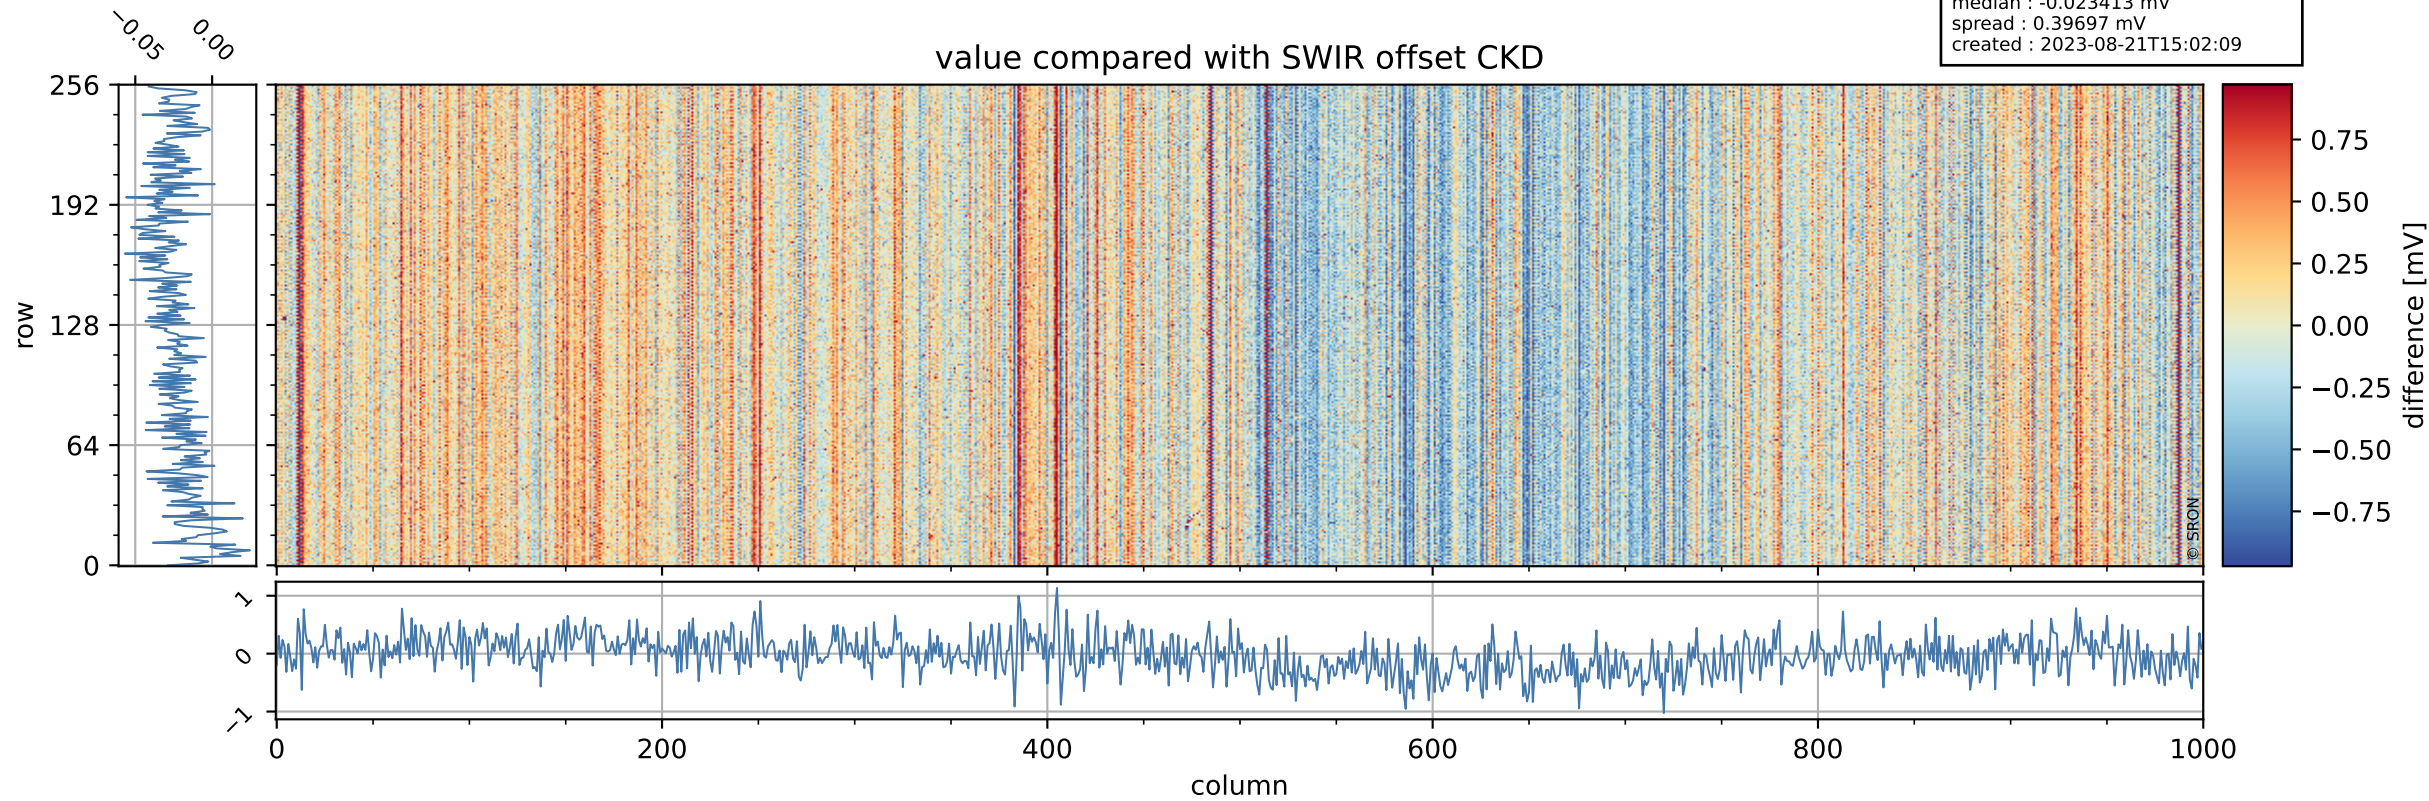

## value detector map

# Tropomi SWIR offset (official)

orbits : 19 in [19687, 19732]  
coverage : 2021-08-01 / 2021-08-04  
median : 32.772  $\mu\text{V}$   
spread : 16.068  $\mu\text{V}$   
created : 2023-08-21T15:02:09

# Tropomi SWIR offset (official)

orbits : 19 in [19687, 19732]  
coverage : 2021-08-01 / 2021-08-04  
median : -0.023413 mV  
spread : 0.39697 mV  
created : 2023-08-21T15:02:09

value compared with SWIR offset CKD

# Tropomi SWIR offset (official) ground-tracks of Sentinel-5P

orbits : 19 in [19687, 19732]  
coverage : 2021-08-01 / 2021-08-04  
created : 2023-08-21T15:02:10