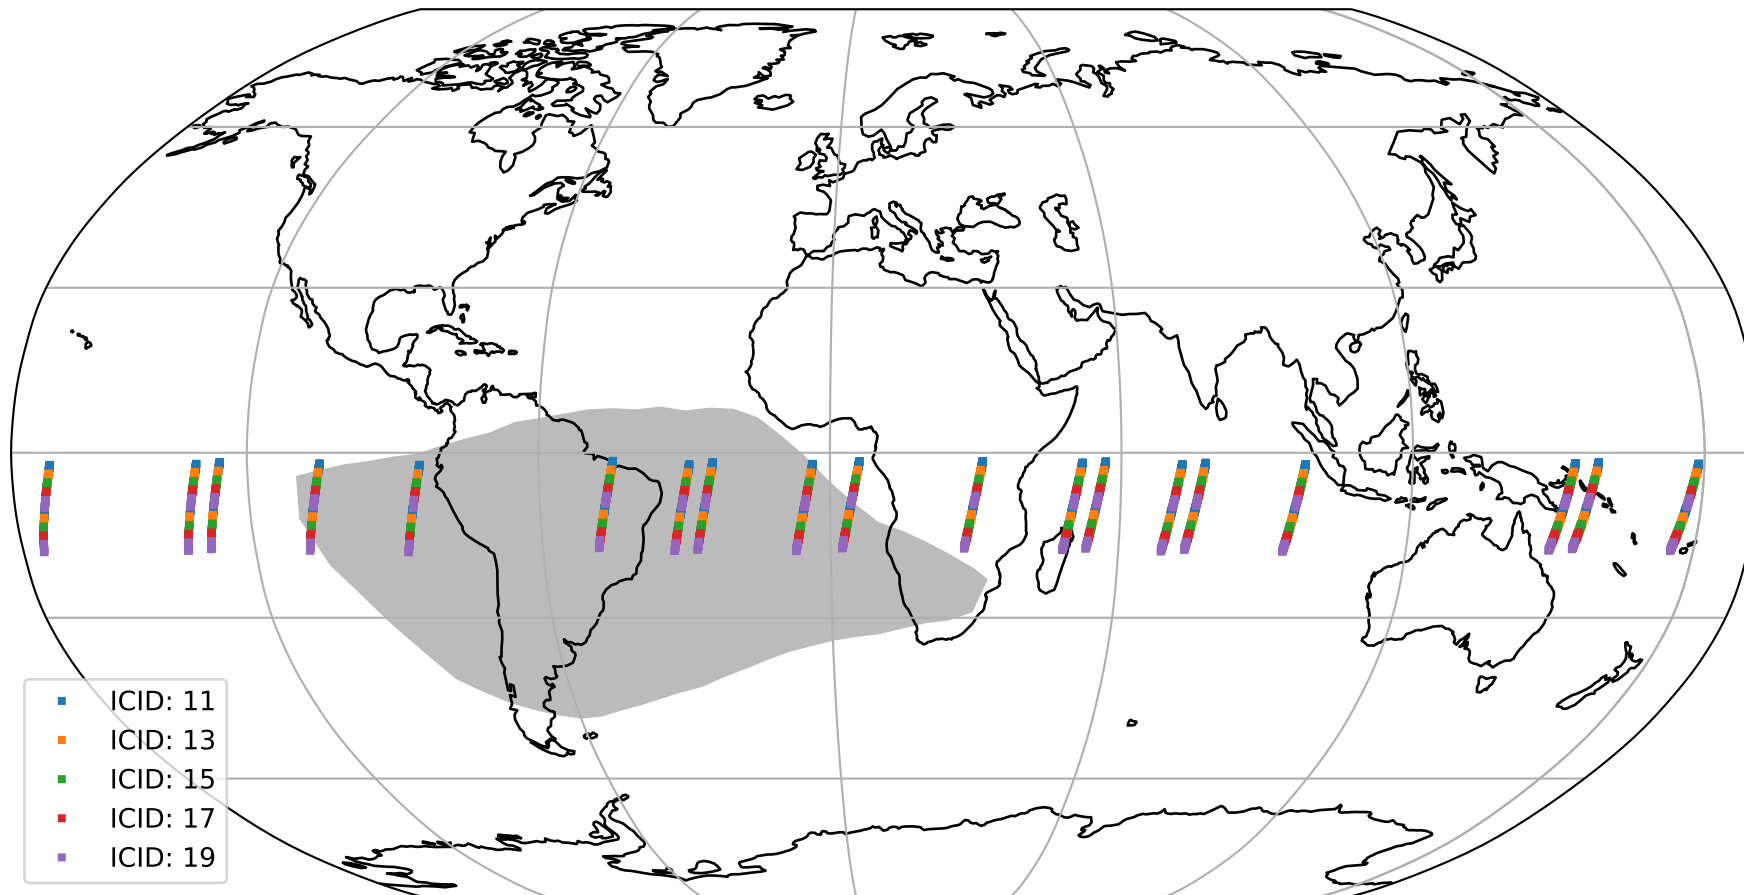

# Tropomi SWIR offset (official)

orbits : 19 in [19687, 19732]  
coverage : 2021-08-01 / 2021-08-04  
median : 32.772  $\mu\text{V}$   
spread : 16.068  $\mu\text{V}$   
created : 2023-08-21T15:02:09

# Tropomi SWIR offset (official)

orbits : 19 in [19687, 19732]  
coverage : 2021-08-01 / 2021-08-04  
median : -0.023413 mV  
spread : 0.39697 mV  
created : 2023-08-21T15:02:09

value compared with SWIR offset CKD

# Tropomi SWIR offset (official) ground-tracks of Sentinel-5P

orbits : 19 in [19687, 19732]  
coverage : 2021-08-01 / 2021-08-04  
created : 2023-08-21T15:02:10

# Tropomi SWIR offset (official)

orbits : [2827, 19732]  
coverage : 2018-04-30 / 2021-08-04  
created : 2023-08-21T15:02:10