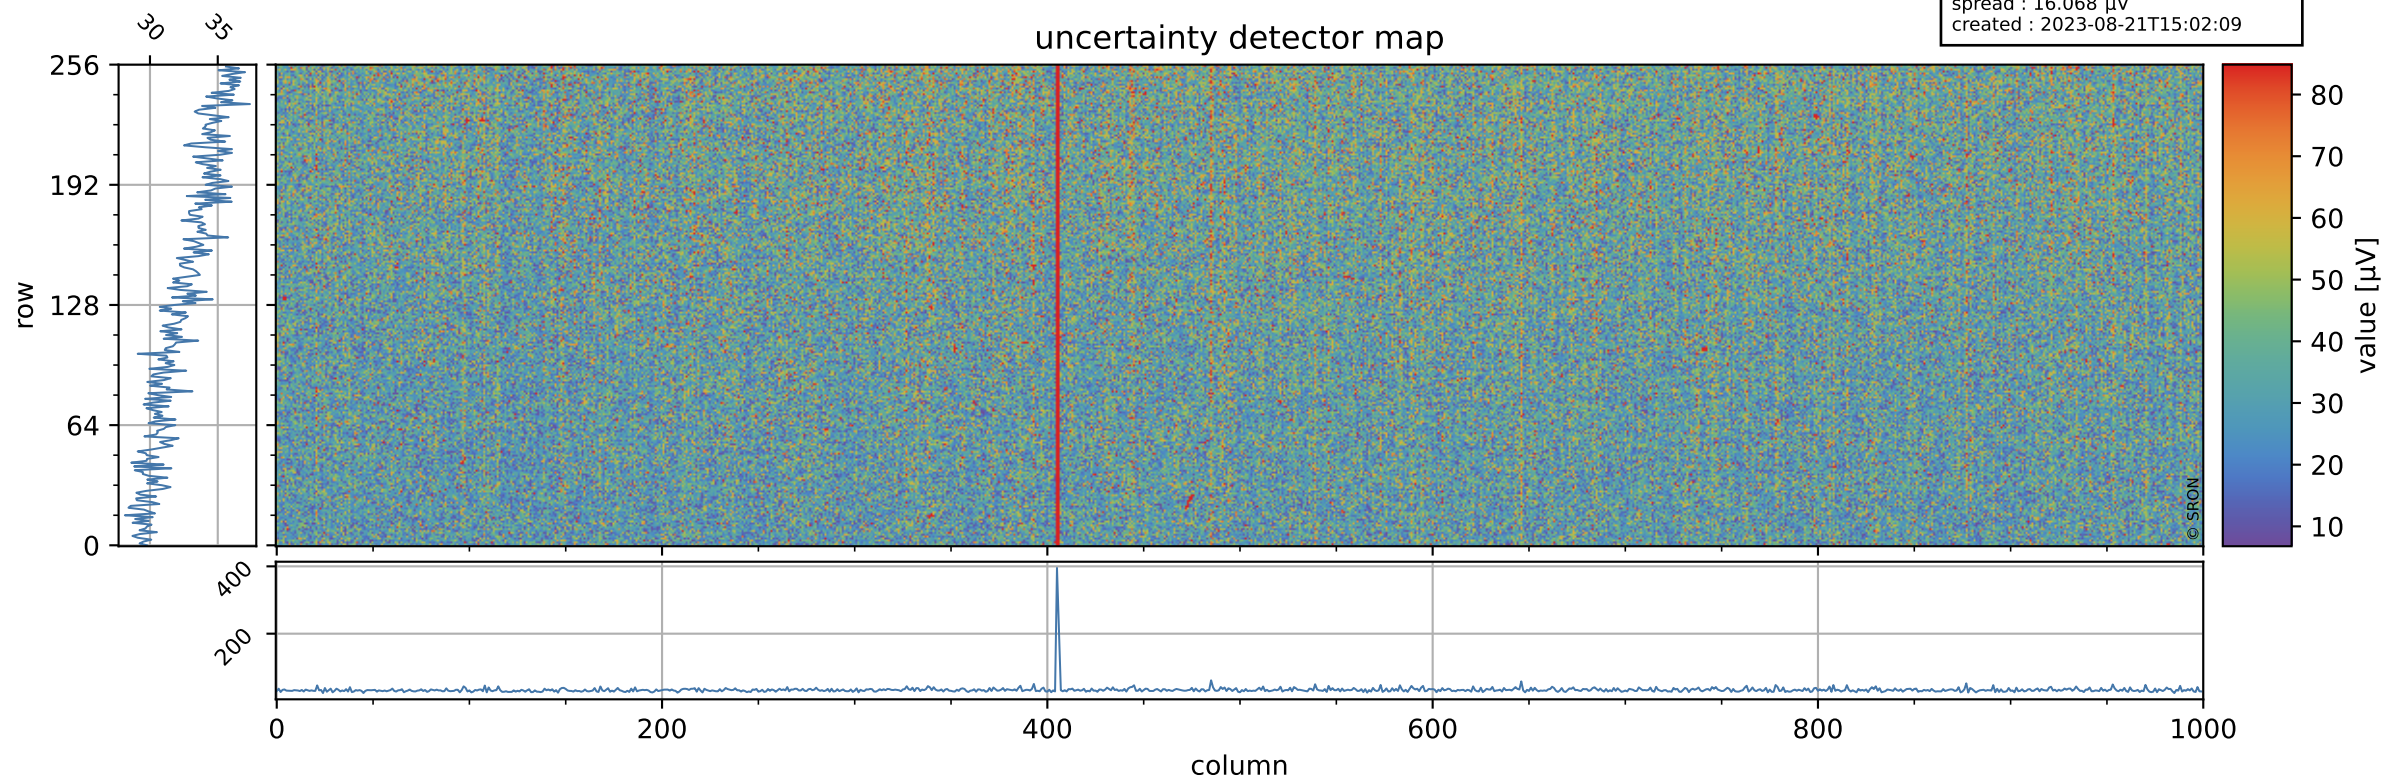

# Tropomi SWIR offset (official)

orbits : 19 in [19687, 19732]  
coverage : 2021-08-01 / 2021-08-04  
median : 0.52599 V  
spread : 0.035913 V  
created : 2023-08-21T15:02:09

## value detector map

# Tropomi SWIR offset (official)

orbits : 19 in [19687, 19732]  
coverage : 2021-08-01 / 2021-08-04  
median : 32.772  $\mu\text{V}$   
spread : 16.068  $\mu\text{V}$   
created : 2023-08-21T15:02:09

# Tropomi SWIR offset (official) ground-tracks of Sentinel-5P

orbits : 19 in [19687, 19732]  
coverage : 2021-08-01 / 2021-08-04  
created : 2023-08-21T15:02:10