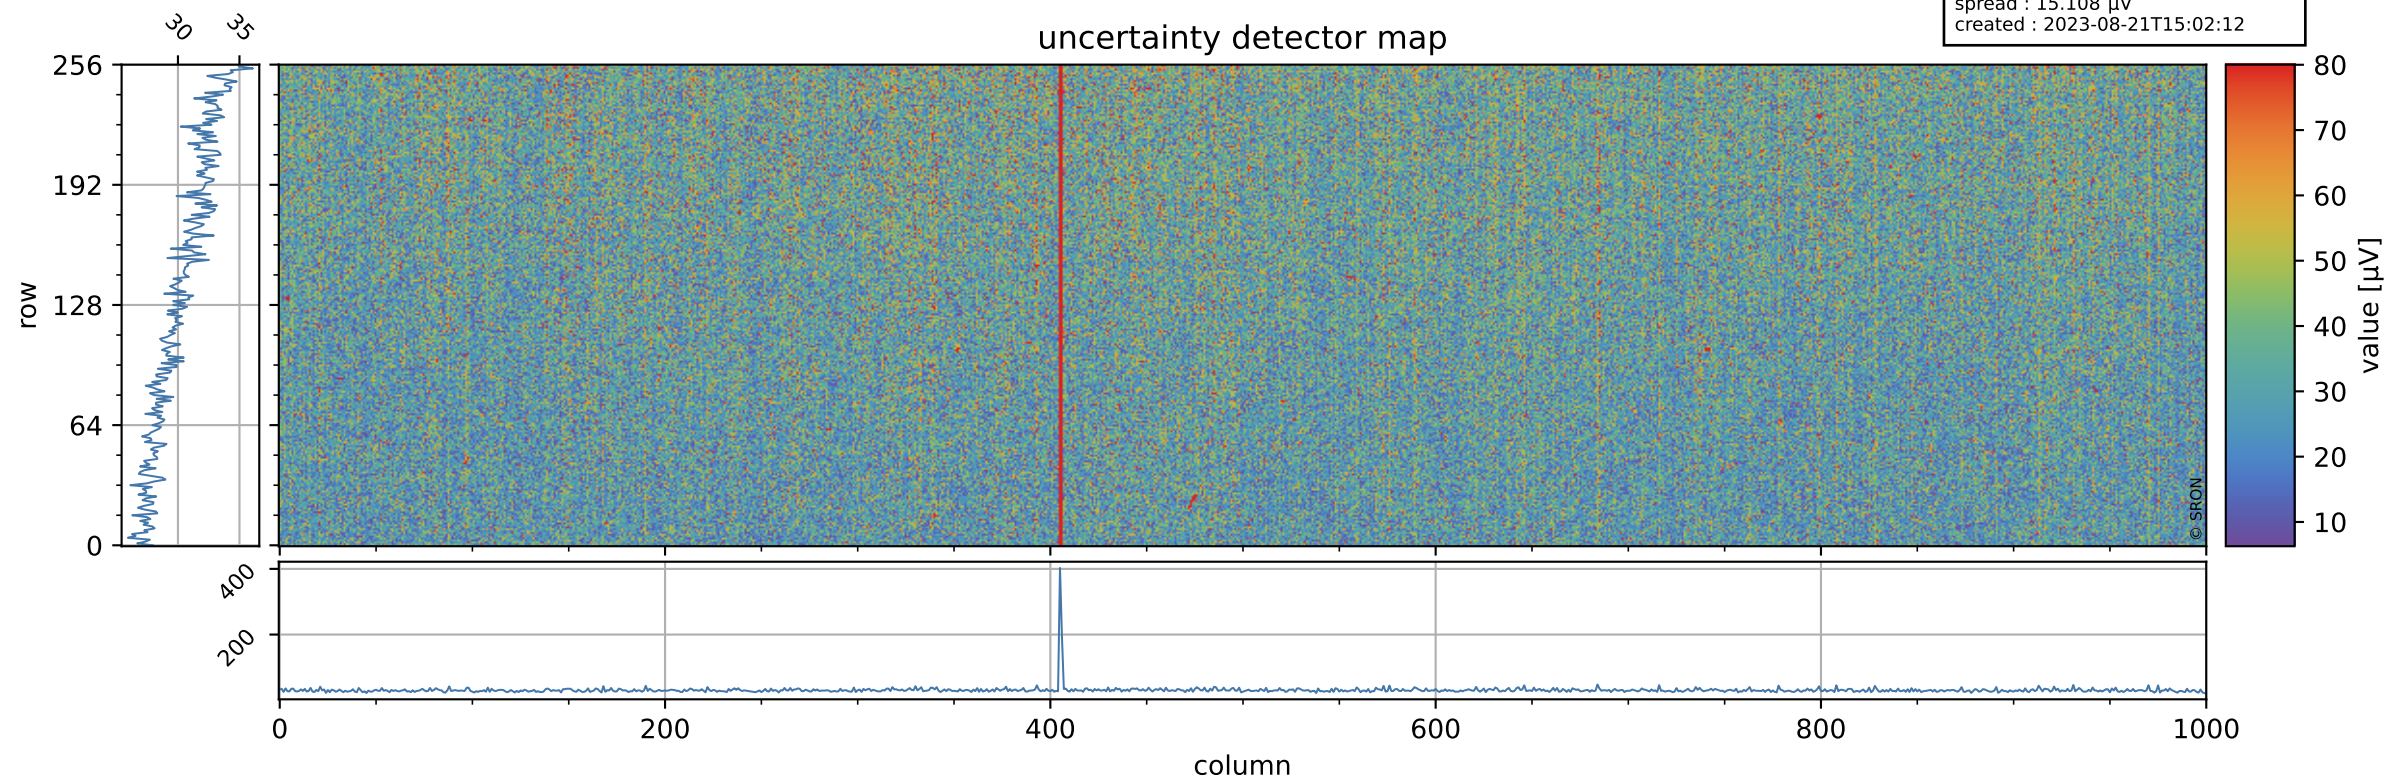

Tropomi SWIR offset (official)

orbits : 20 in [19702, 19747]
coverage : 2021-08-02 / 2021-08-05
median : 0.52598 V
spread : 0.035912 V
created : 2023-08-21T15:02:11

value detector map

Tropomi SWIR offset (official)

orbits : 20 in [19702, 19747]
coverage : 2021-08-02 / 2021-08-05
median : 30.475 μV
spread : 15.108 μV
created : 2023-08-21T15:02:12

Tropomi SWIR offset (official)

orbits : 20 in [19702, 19747]
coverage : 2021-08-02 / 2021-08-05
median : -0.030694 mV
spread : 0.39411 mV
created : 2023-08-21T15:02:12

value compared with SWIR offset CKD

Tropomi SWIR offset (official) ground-tracks of Sentinel-5P

orbits : 20 in [19702, 19747]
coverage : 2021-08-02 / 2021-08-05
created : 2023-08-21T15:02:13

Tropomi SWIR offset (official)

orbits : [2827, 19747]
coverage : 2018-04-30 / 2021-08-05
created : 2023-08-21T15:02:13

trend of detector median & temperatures