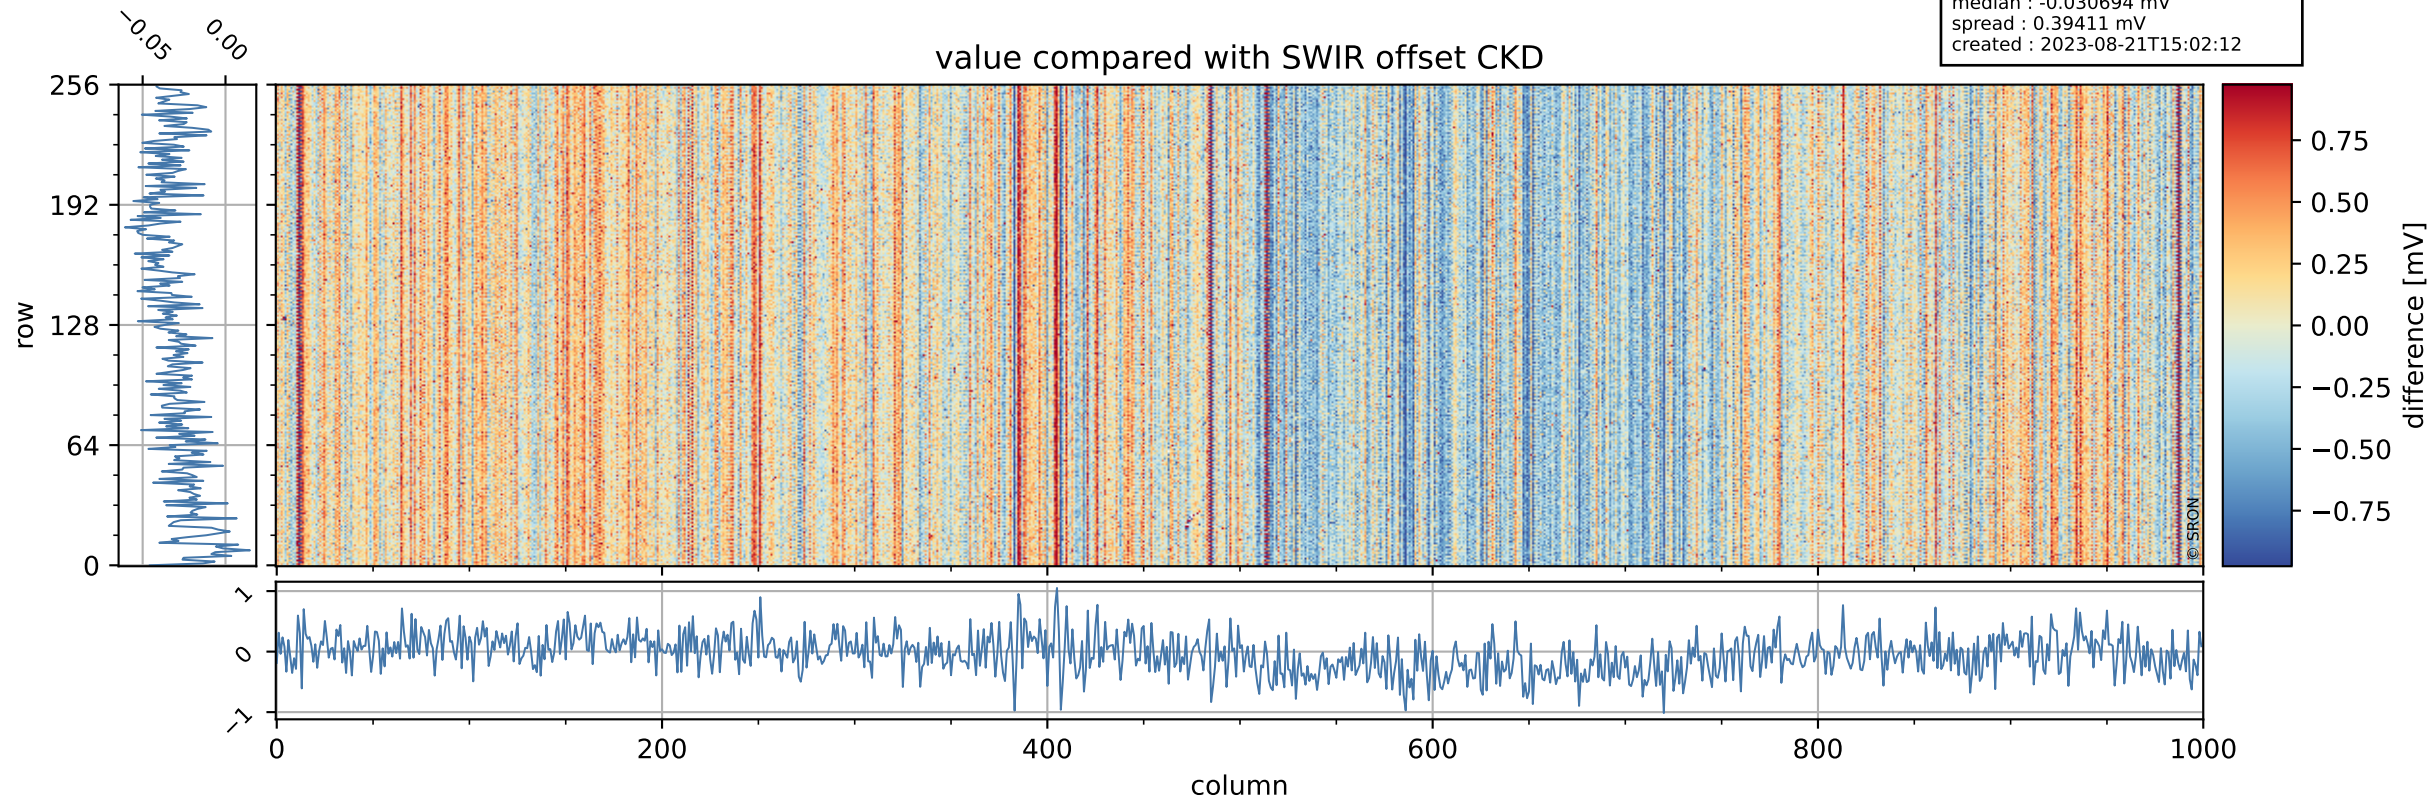

Tropomi SWIR offset (official)

orbits : 20 in [19702, 19747]
coverage : 2021-08-02 / 2021-08-05
median : 0.52598 V
spread : 0.035912 V
created : 2023-08-21T15:02:11

value detector map

Tropomi SWIR offset (official)

orbits : 20 in [19702, 19747]
coverage : 2021-08-02 / 2021-08-05
median : 30.475 μV
spread : 15.108 μV
created : 2023-08-21T15:02:12

Tropomi SWIR offset (official)

orbits : 20 in [19702, 19747]
coverage : 2021-08-02 / 2021-08-05
median : -0.030694 mV
spread : 0.39411 mV
created : 2023-08-21T15:02:12

value compared with SWIR offset CKD

Tropomi SWIR offset (official) ground-tracks of Sentinel-5P

orbits : 20 in [19702, 19747]
coverage : 2021-08-02 / 2021-08-05
created : 2023-08-21T15:02:13

Tropomi SWIR offset (official)

orbits : [2827, 19747]
coverage : 2018-04-30 / 2021-08-05
created : 2023-08-21T15:02:13

trend of detector median & temperatures