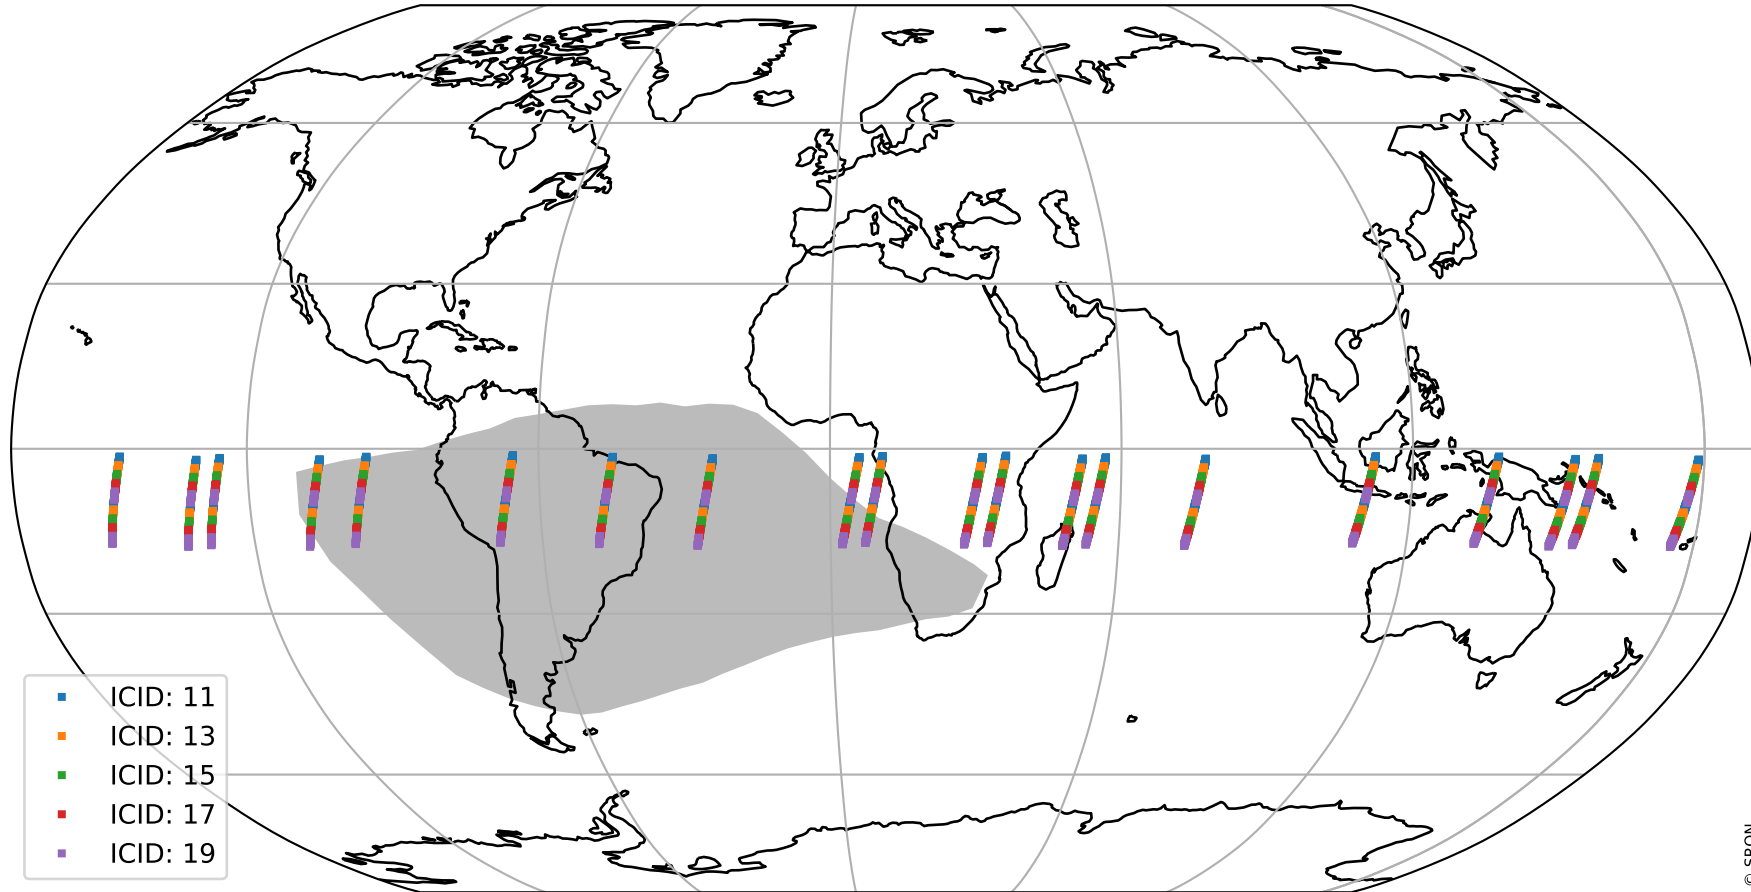

Tropomi SWIR offset (official)

orbits : 20 in [19702, 19747]
coverage : 2021-08-02 / 2021-08-05
median : 0.52598 V
spread : 0.035912 V
created : 2023-08-21T15:02:11

value detector map

Tropomi SWIR offset (official)

orbits : 20 in [19702, 19747]
coverage : 2021-08-02 / 2021-08-05
median : 30.475 μV
spread : 15.108 μV
created : 2023-08-21T15:02:12

Tropomi SWIR offset (official)

orbits : 20 in [19702, 19747]
coverage : 2021-08-02 / 2021-08-05
median : -0.030694 mV
spread : 0.39411 mV
created : 2023-08-21T15:02:12

value compared with SWIR offset CKD

Tropomi SWIR offset (official) ground-tracks of Sentinel-5P

orbits : 20 in [19702, 19747]
coverage : 2021-08-02 / 2021-08-05
created : 2023-08-21T15:02:13

Tropomi SWIR offset (official)

orbits : [2827, 19747]
coverage : 2018-04-30 / 2021-08-05
created : 2023-08-21T15:02:13

trend of detector median & temperatures