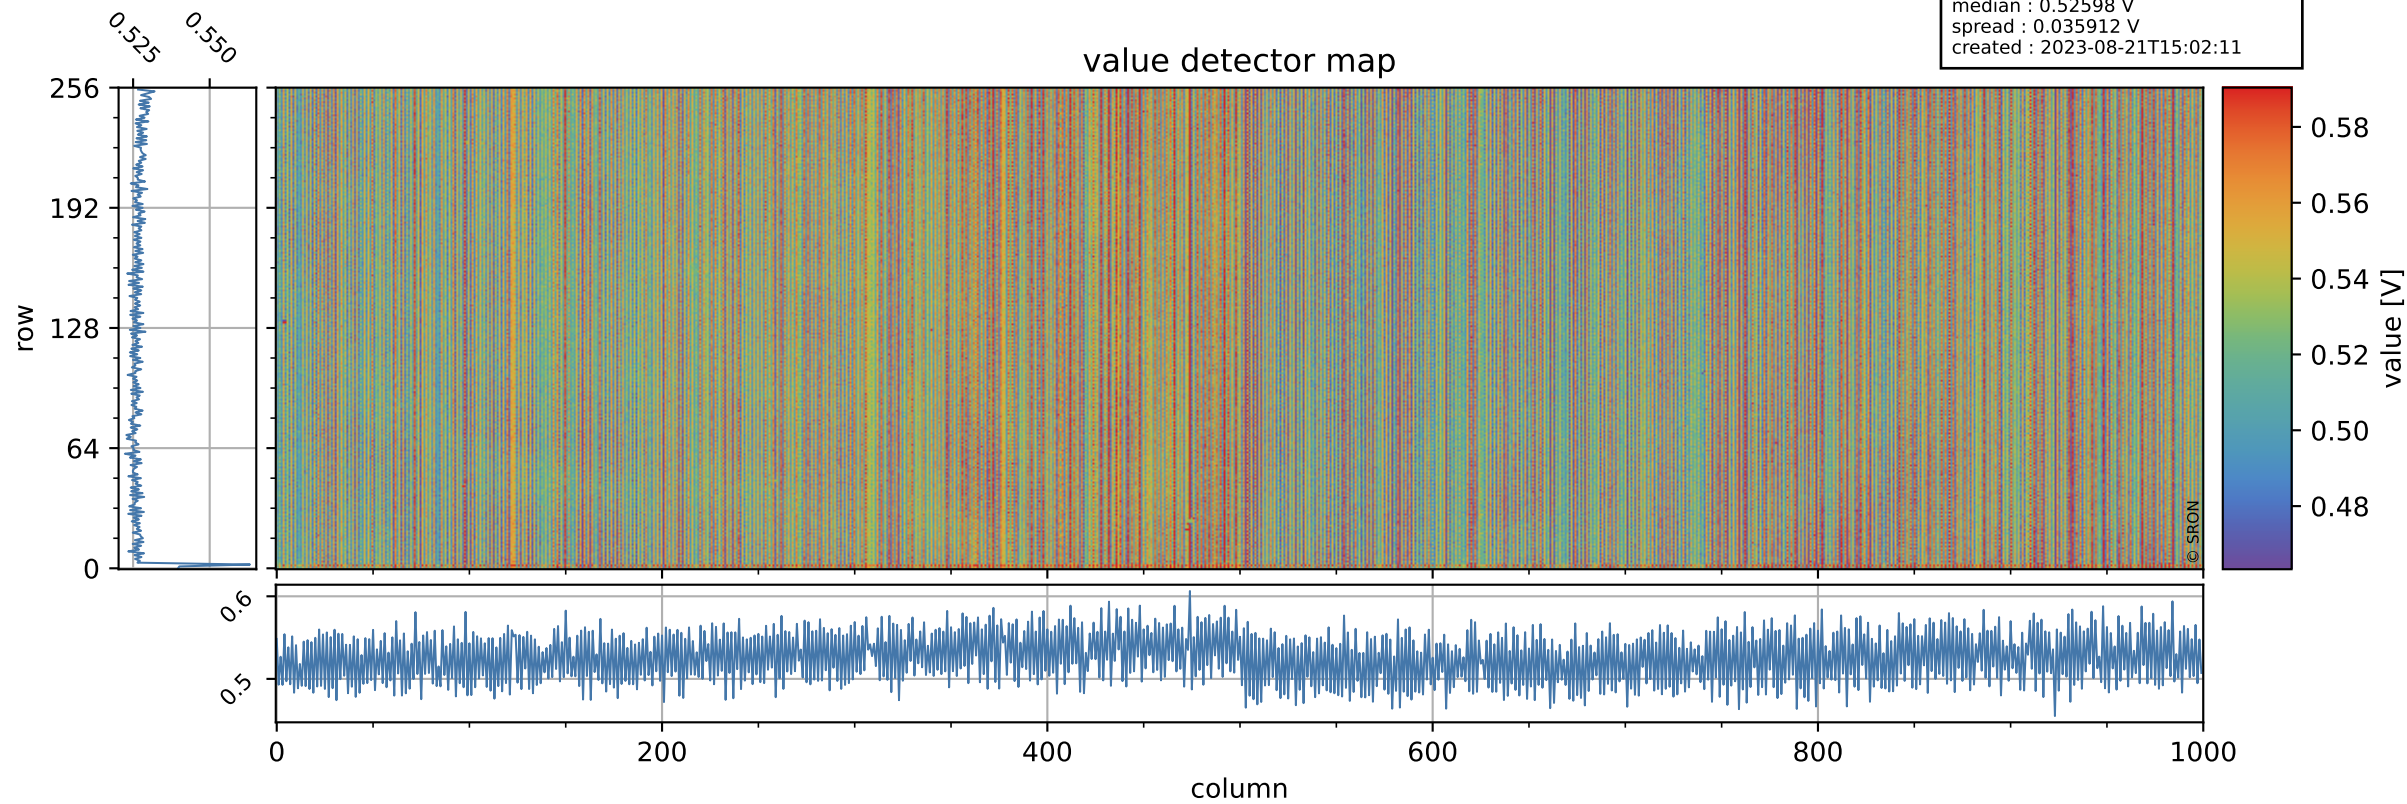

Tropomi SWIR offset (official)

orbits : 20 in [19702, 19747]
coverage : 2021-08-02 / 2021-08-05
median : 0.52598 V
spread : 0.035912 V
created : 2023-08-21T15:02:11

value detector map

Tropomi SWIR offset (official)

orbits : 20 in [19702, 19747]
coverage : 2021-08-02 / 2021-08-05
median : 30.475 μV
spread : 15.108 μV
created : 2023-08-21T15:02:12

Tropomi SWIR offset (official)

orbits : 20 in [19702, 19747]
coverage : 2021-08-02 / 2021-08-05
median : -0.030694 mV
spread : 0.39411 mV
created : 2023-08-21T15:02:12

value compared with SWIR offset CKD

Tropomi SWIR offset (official) ground-tracks of Sentinel-5P

orbits : 20 in [19702, 19747]
coverage : 2021-08-02 / 2021-08-05
created : 2023-08-21T15:02:13

Tropomi SWIR offset (official)

orbits : [2827, 19747]
coverage : 2018-04-30 / 2021-08-05
created : 2023-08-21T15:02:13

trend of detector median & temperatures