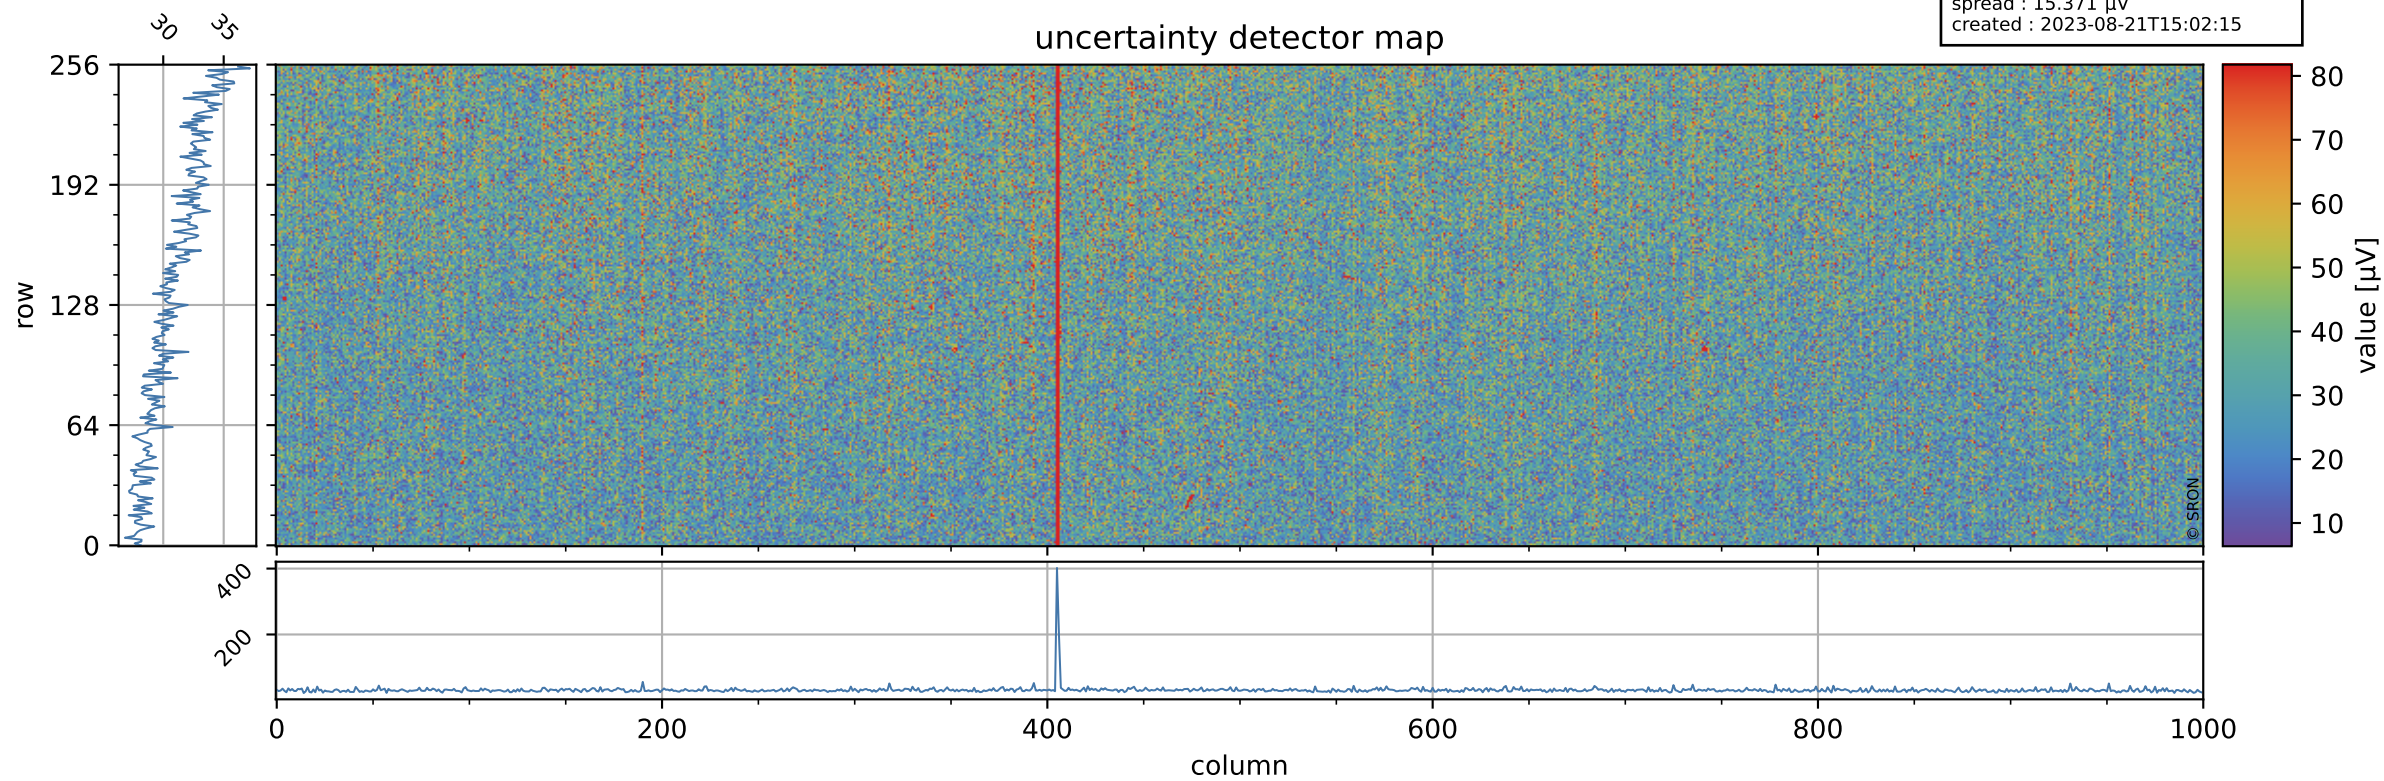

# Tropomi SWIR offset (official)

orbits : 19 in [19717, 19762]  
coverage : 2021-08-03 / 2021-08-06  
median : 0.52598 V  
spread : 0.035911 V  
created : 2023-08-21T15:02:15

## value detector map

# Tropomi SWIR offset (official)

orbits : 19 in [19717, 19762]  
coverage : 2021-08-03 / 2021-08-06  
median : 31.024  $\mu\text{V}$   
spread : 15.371  $\mu\text{V}$   
created : 2023-08-21T15:02:15

# Tropomi SWIR offset (official) ground-tracks of Sentinel-5P

orbits : 19 in [19717, 19762]  
coverage : 2021-08-03 / 2021-08-06  
created : 2023-08-21T15:02:16