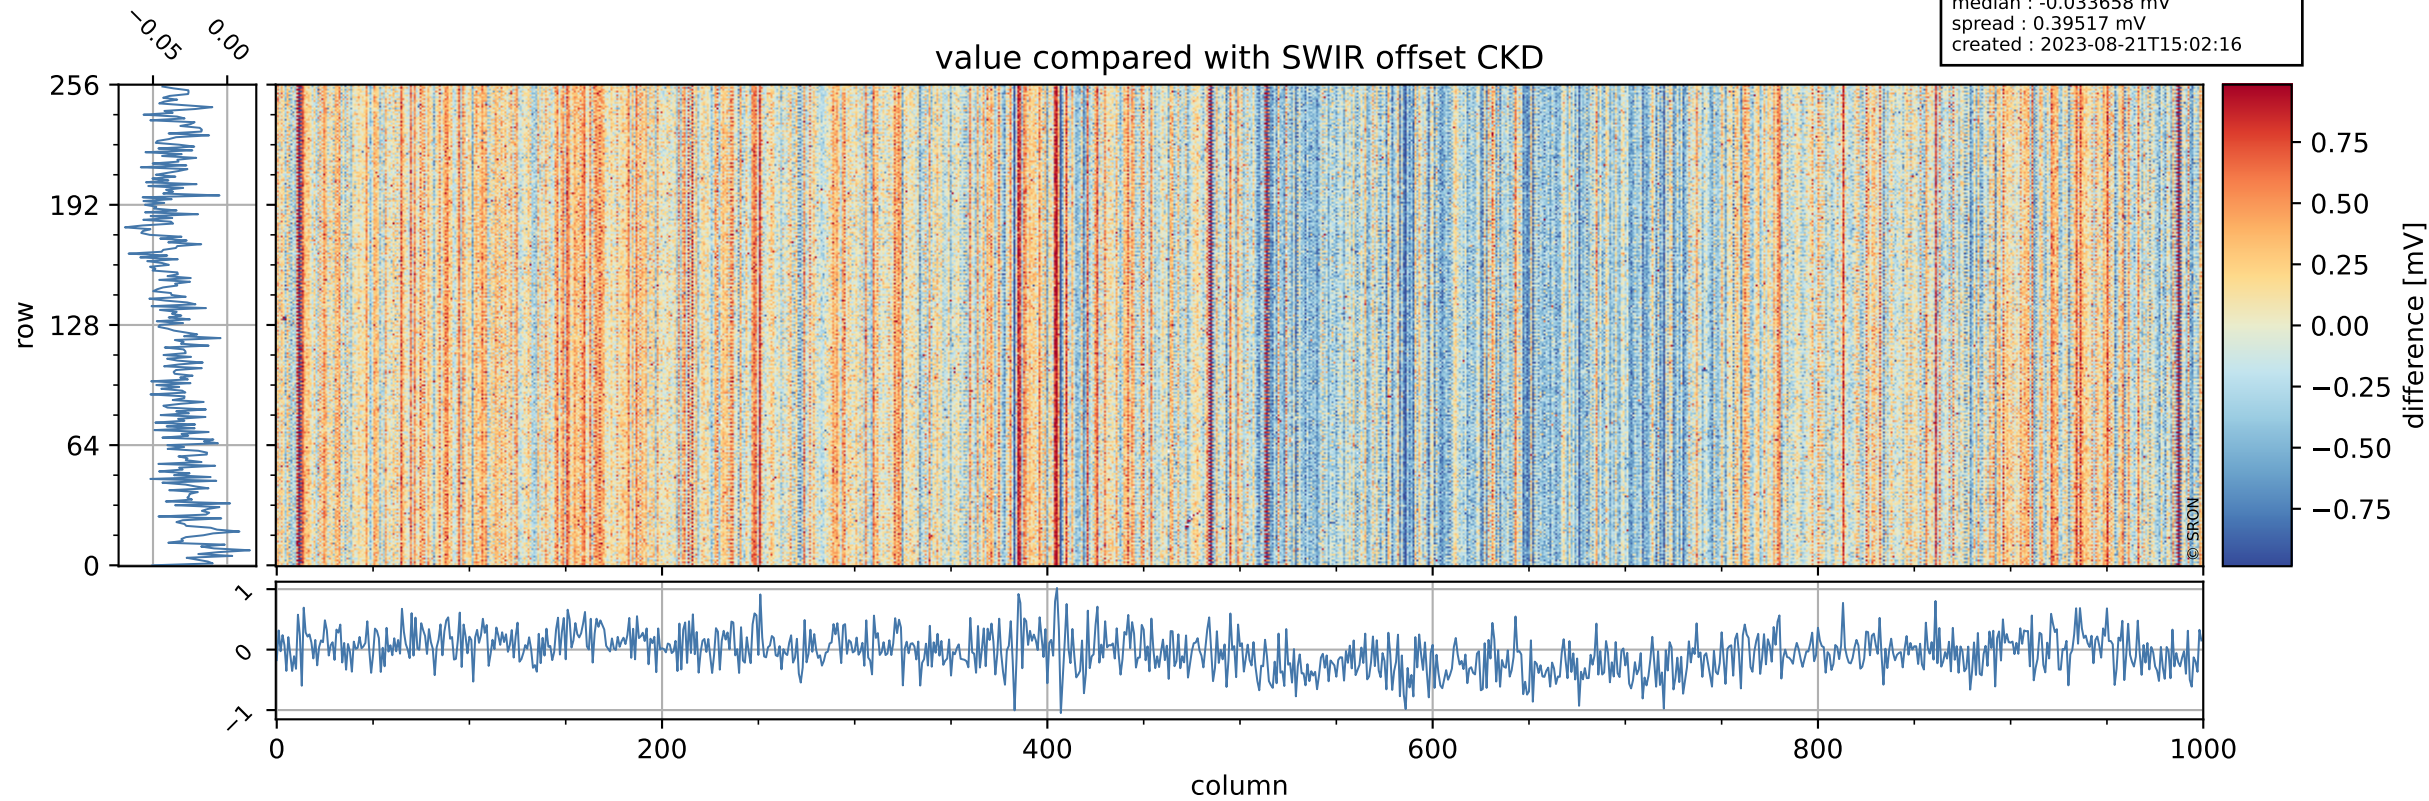

## value detector map

# Tropomi SWIR offset (official)

orbits : 19 in [19717, 19762]  
coverage : 2021-08-03 / 2021-08-06  
median : 31.024  $\mu\text{V}$   
spread : 15.371  $\mu\text{V}$   
created : 2023-08-21T15:02:15

# Tropomi SWIR offset (official)

orbits : 19 in [19717, 19762]  
coverage : 2021-08-03 / 2021-08-06  
median : -0.033658 mV  
spread : 0.39517 mV  
created : 2023-08-21T15:02:16

value compared with SWIR offset CKD

# Tropomi SWIR offset (official) ground-tracks of Sentinel-5P

orbits : 19 in [19717, 19762]  
coverage : 2021-08-03 / 2021-08-06  
created : 2023-08-21T15:02:16