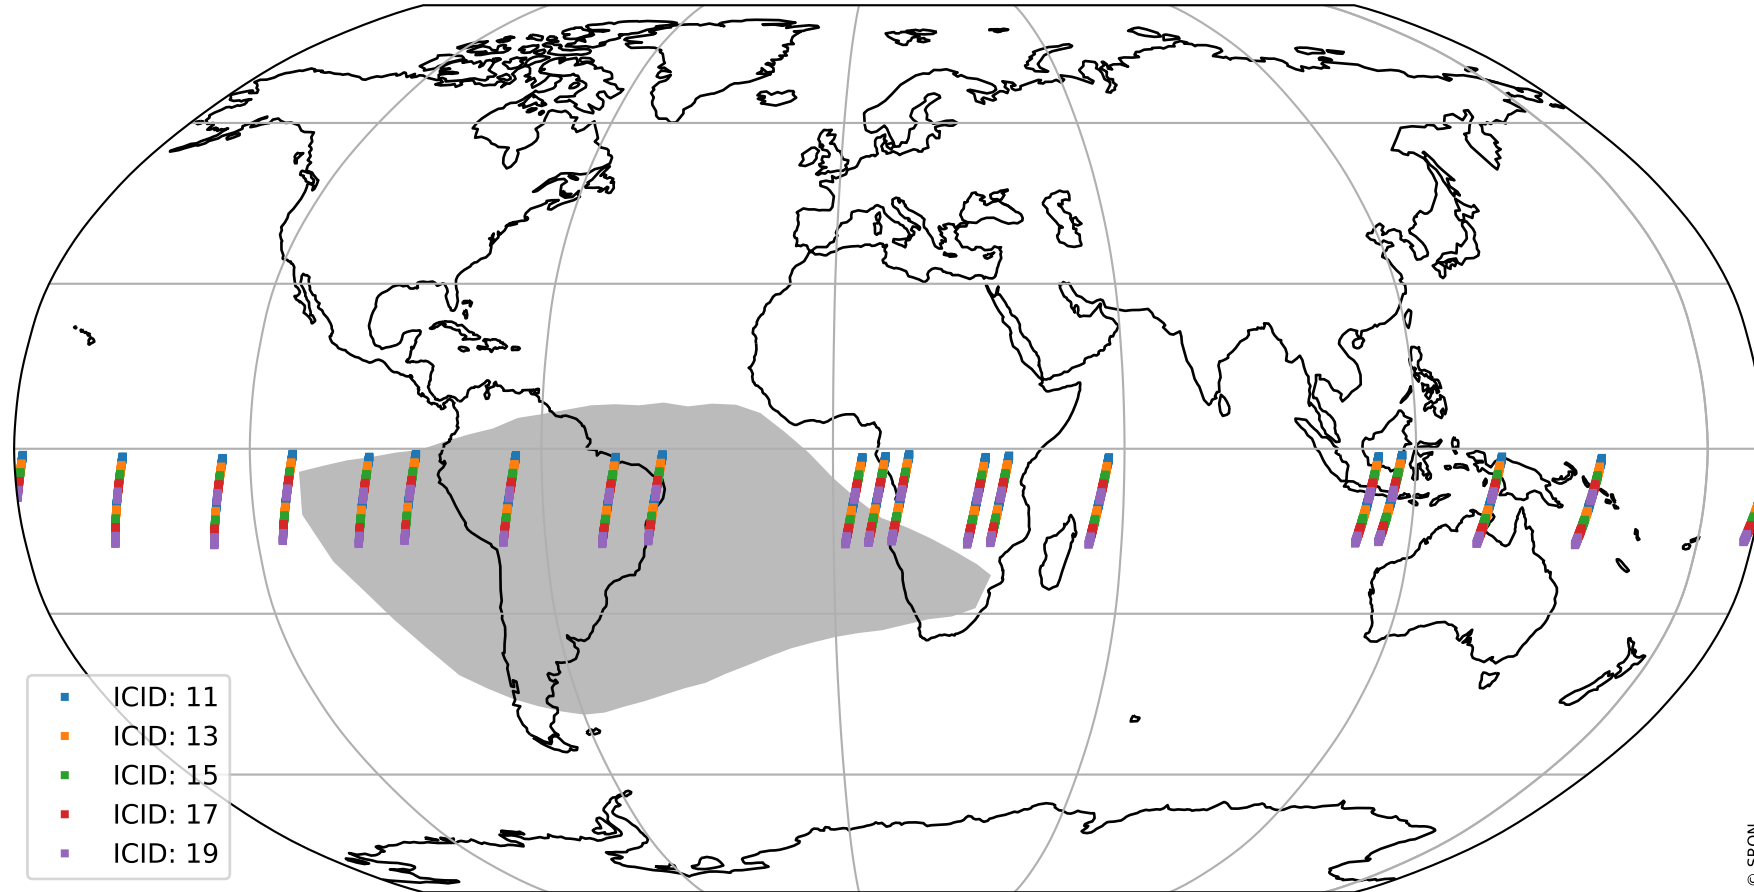

# Tropomi SWIR offset (official)

orbits : 19 in [19717, 19762]  
coverage : 2021-08-03 / 2021-08-06  
median : 31.024  $\mu\text{V}$   
spread : 15.371  $\mu\text{V}$   
created : 2023-08-21T15:02:15

# Tropomi SWIR offset (official)

orbits : 19 in [19717, 19762]  
coverage : 2021-08-03 / 2021-08-06  
median : -0.033658 mV  
spread : 0.39517 mV  
created : 2023-08-21T15:02:16

value compared with SWIR offset CKD

# Tropomi SWIR offset (official) ground-tracks of Sentinel-5P

orbits : 19 in [19717, 19762]  
coverage : 2021-08-03 / 2021-08-06  
created : 2023-08-21T15:02:16

# Tropomi SWIR offset (official)

orbits : [2827, 19762]  
coverage : 2018-04-30 / 2021-08-06  
created : 2023-08-21T15:02:17