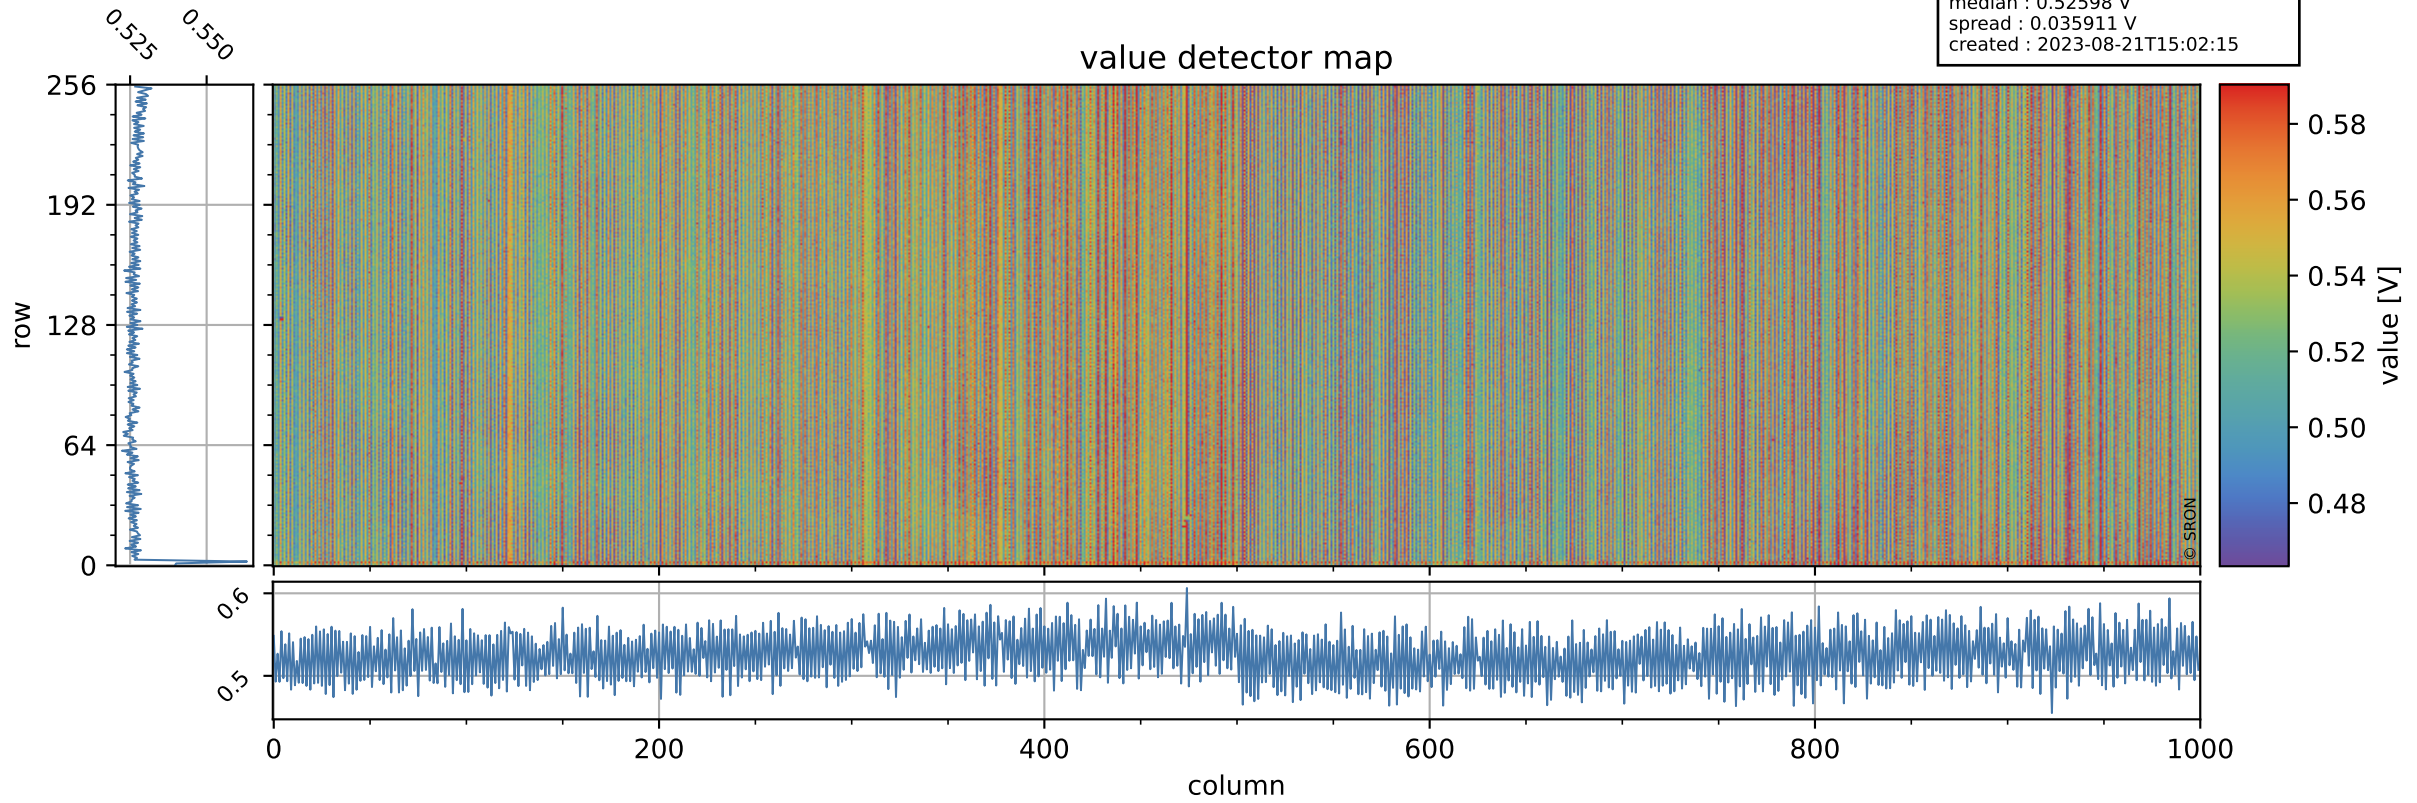

# Tropomi SWIR offset (official)

orbits : 19 in [19717, 19762]  
coverage : 2021-08-03 / 2021-08-06  
median : 0.52598 V  
spread : 0.035911 V  
created : 2023-08-21T15:02:15

## value detector map

# Tropomi SWIR offset (official)

orbits : 19 in [19717, 19762]  
coverage : 2021-08-03 / 2021-08-06  
median : 31.024  $\mu\text{V}$   
spread : 15.371  $\mu\text{V}$   
created : 2023-08-21T15:02:15

# Tropomi SWIR offset (official) ground-tracks of Sentinel-5P

orbits : 19 in [19717, 19762]  
coverage : 2021-08-03 / 2021-08-06  
created : 2023-08-21T15:02:16