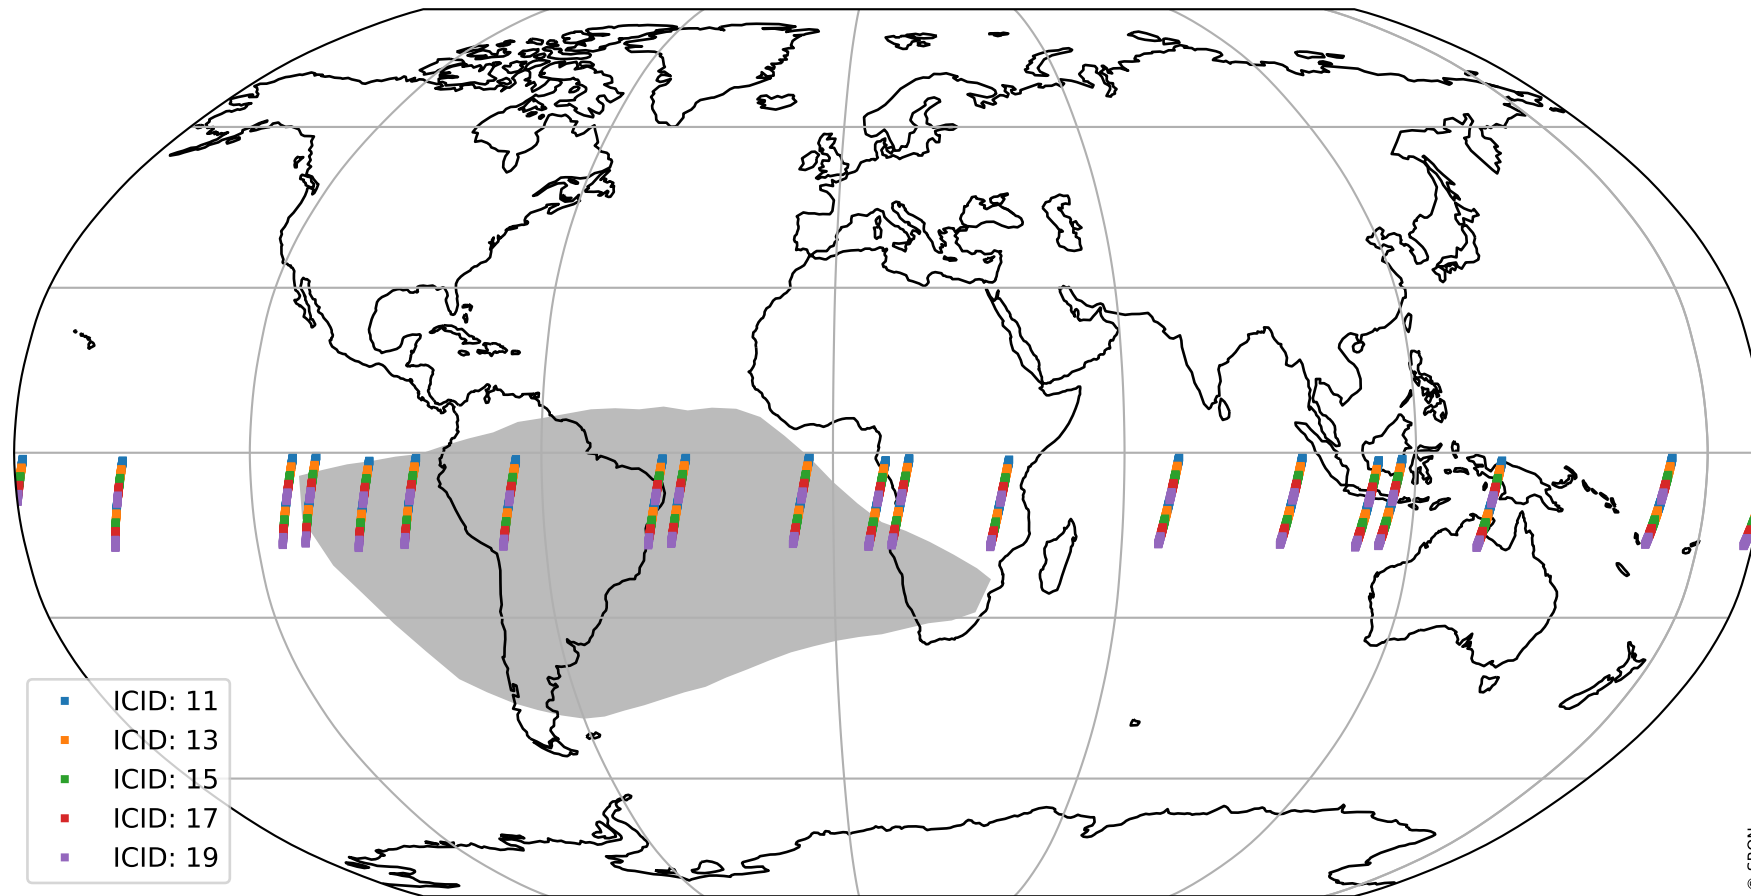

Tropomi SWIR offset (official)

orbits : 19 in [19732, 19777]
coverage : 2021-08-04 / 2021-08-07
median : 0.52599 V
spread : 0.03591 V
created : 2023-08-21T15:02:18

value detector map

Tropomi SWIR offset (official)

orbits : 19 in [19732, 19777]
coverage : 2021-08-04 / 2021-08-07
median : 33.123 μV
spread : 16.165 μV
created : 2023-08-21T15:02:19

Tropomi SWIR offset (official)

orbits : 19 in [19732, 19777]
coverage : 2021-08-04 / 2021-08-07
median : -0.022642 mV
spread : 0.39165 mV
created : 2023-08-21T15:02:19

value compared with SWIR offset CKD

Tropomi SWIR offset (official) ground-tracks of Sentinel-5P

orbits : 19 in [19732, 19777]
coverage : 2021-08-04 / 2021-08-07
created : 2023-08-21T15:02:19

Tropomi SWIR offset (official)

orbits : [2827, 19777]
coverage : 2018-04-30 / 2021-08-07
created : 2023-08-21T15:02:20

trend of detector median & temperatures