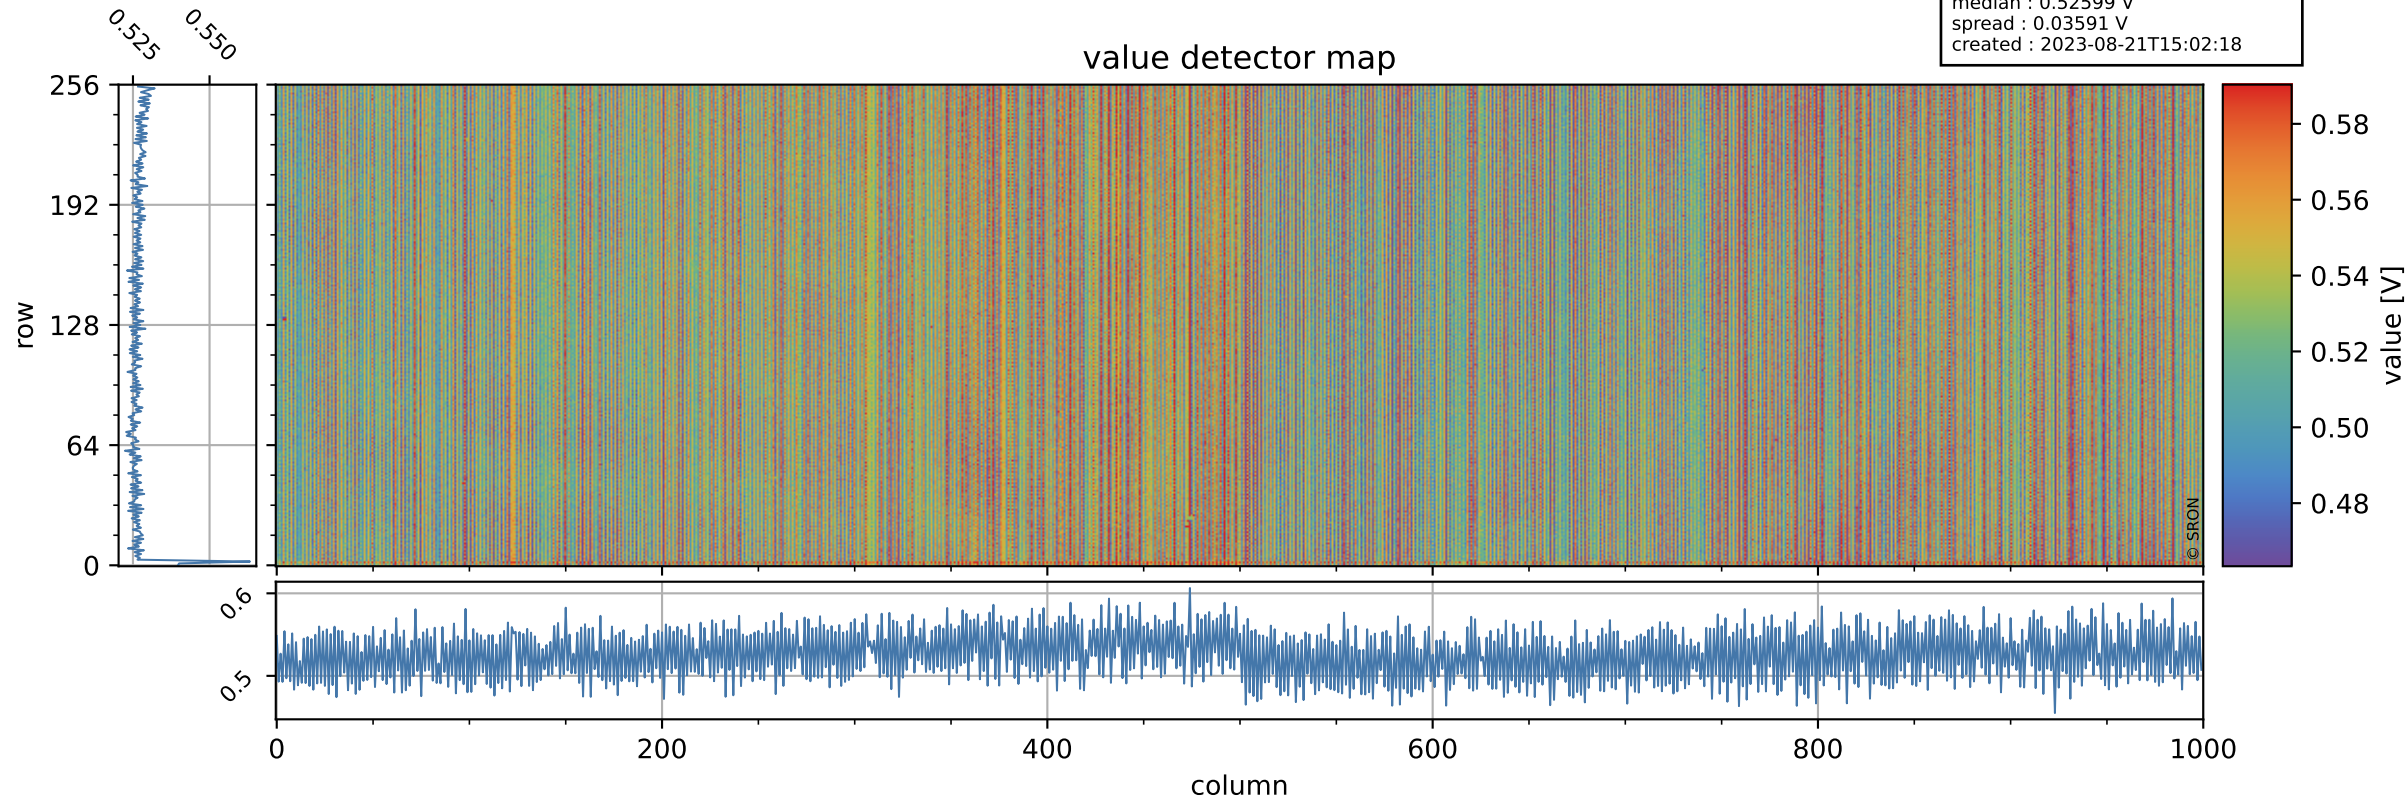

Tropomi SWIR offset (official)

orbits : 19 in [19732, 19777]
coverage : 2021-08-04 / 2021-08-07
median : 0.52599 V
spread : 0.03591 V
created : 2023-08-21T15:02:18

value detector map

Tropomi SWIR offset (official)

orbits : 19 in [19732, 19777]
coverage : 2021-08-04 / 2021-08-07
median : 33.123 μV
spread : 16.165 μV
created : 2023-08-21T15:02:19

Tropomi SWIR offset (official)

orbits : 19 in [19732, 19777]
coverage : 2021-08-04 / 2021-08-07
median : -0.022642 mV
spread : 0.39165 mV
created : 2023-08-21T15:02:19

value compared with SWIR offset CKD

Tropomi SWIR offset (official) ground-tracks of Sentinel-5P

orbits : 19 in [19732, 19777]
coverage : 2021-08-04 / 2021-08-07
created : 2023-08-21T15:02:19

Tropomi SWIR offset (official)

orbits : [2827, 19777]
coverage : 2018-04-30 / 2021-08-07
created : 2023-08-21T15:02:20

trend of detector median & temperatures