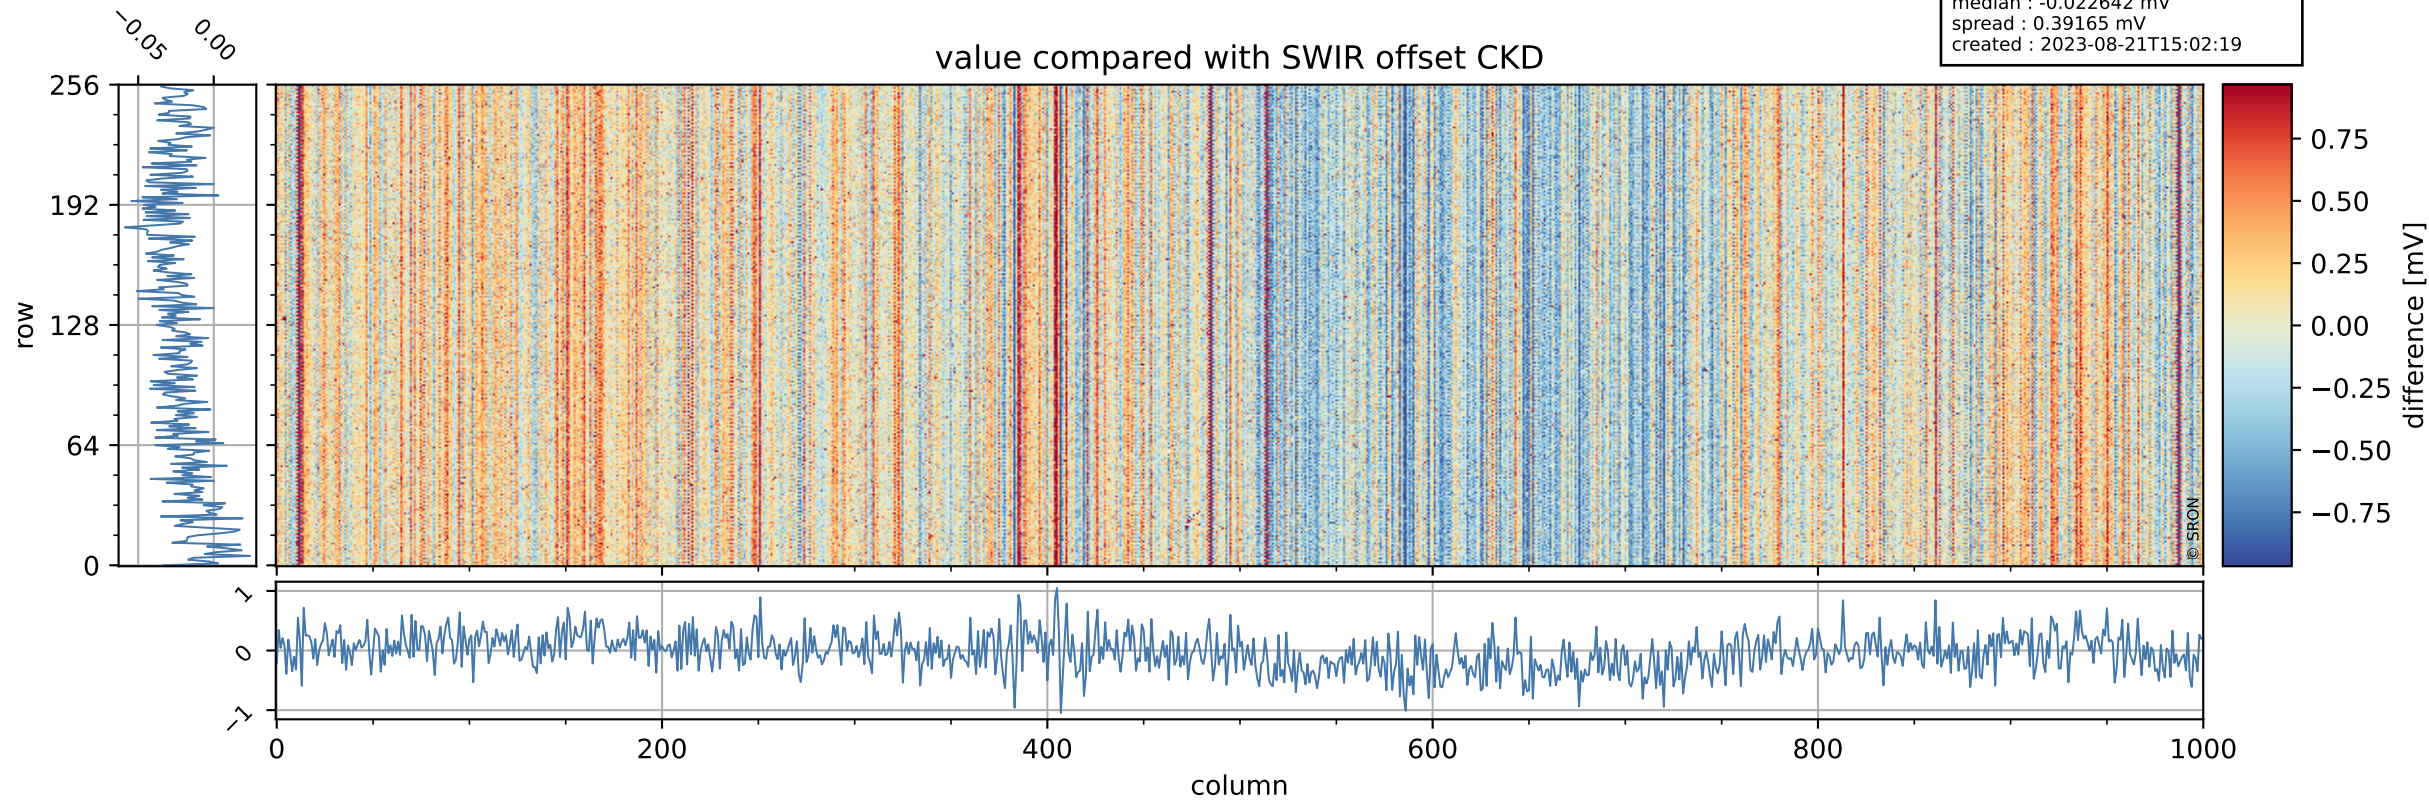

Tropomi SWIR offset (official)

orbits : 19 in [19732, 19777]
coverage : 2021-08-04 / 2021-08-07
median : 0.52599 V
spread : 0.03591 V
created : 2023-08-21T15:02:18

value detector map

Tropomi SWIR offset (official)

orbits : 19 in [19732, 19777]
coverage : 2021-08-04 / 2021-08-07
median : 33.123 μV
spread : 16.165 μV
created : 2023-08-21T15:02:19

Tropomi SWIR offset (official)

orbits : 19 in [19732, 19777]
coverage : 2021-08-04 / 2021-08-07
median : -0.022642 mV
spread : 0.39165 mV
created : 2023-08-21T15:02:19

value compared with SWIR offset CKD

Tropomi SWIR offset (official) ground-tracks of Sentinel-5P

orbits : 19 in [19732, 19777]
coverage : 2021-08-04 / 2021-08-07
created : 2023-08-21T15:02:19

Tropomi SWIR offset (official)

orbits : [2827, 19777]
coverage : 2018-04-30 / 2021-08-07
created : 2023-08-21T15:02:20

trend of detector median & temperatures