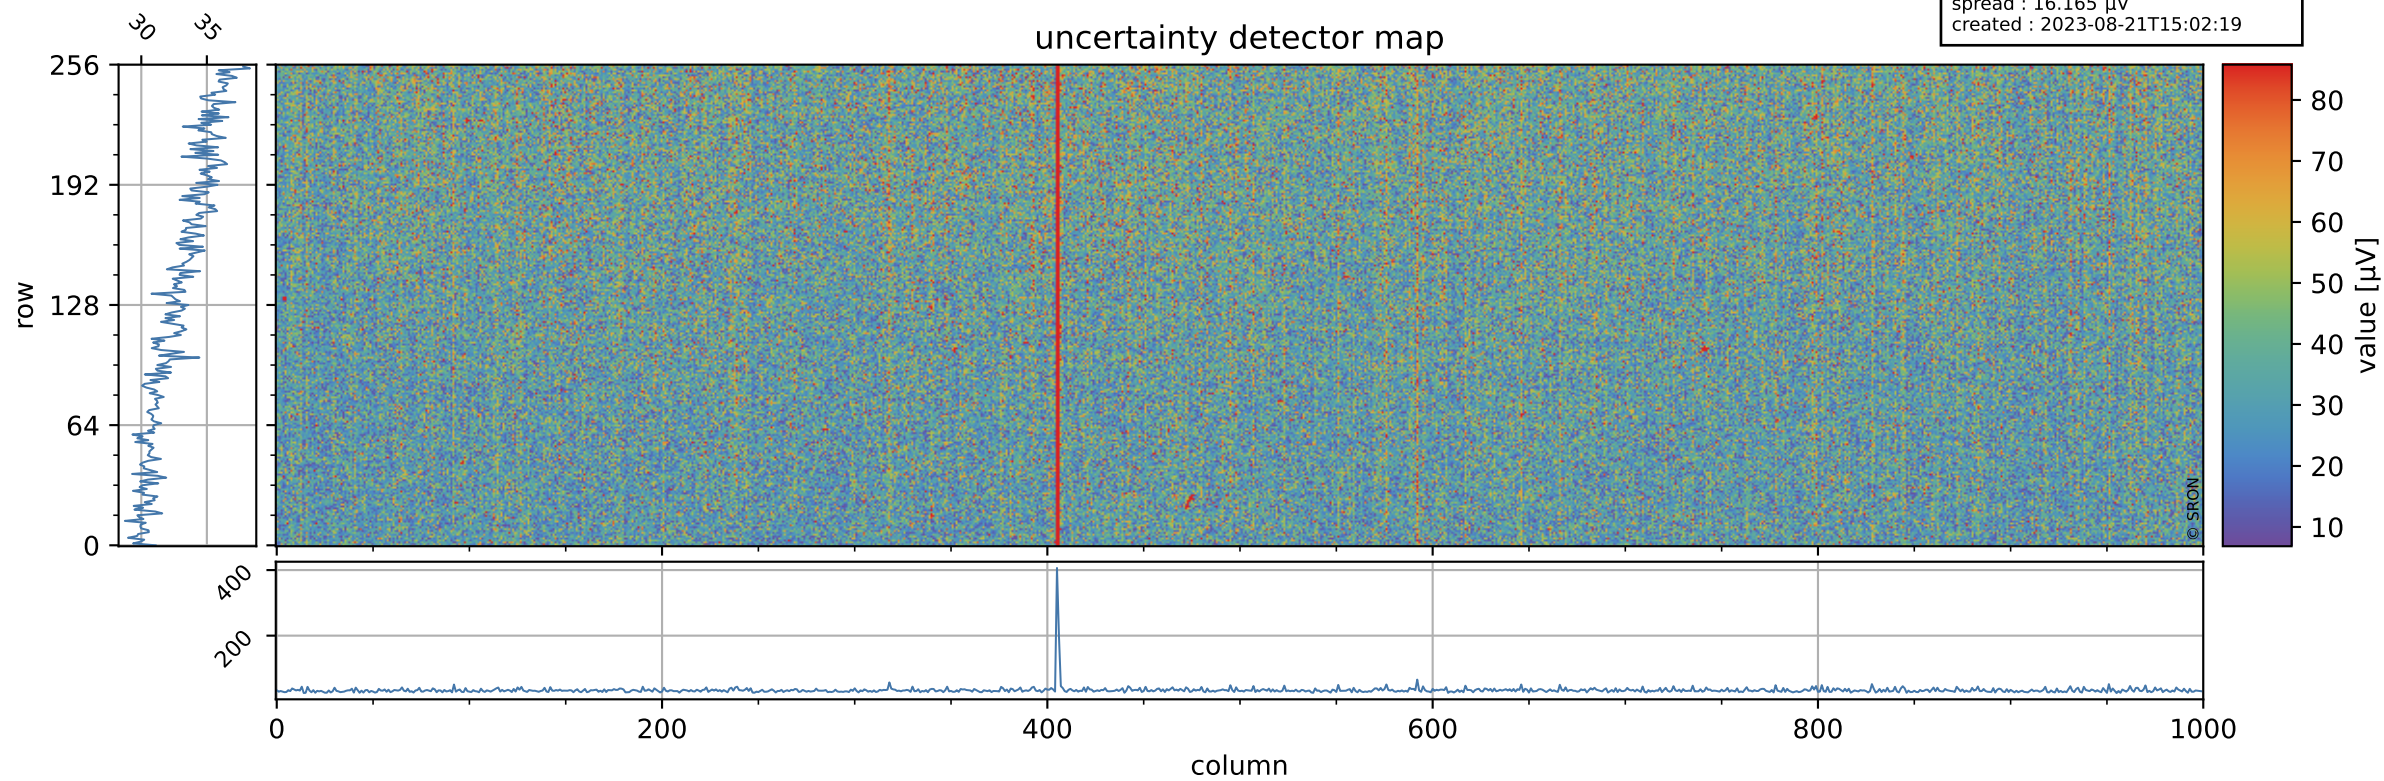

Tropomi SWIR offset (official)

orbits : 19 in [19732, 19777]
coverage : 2021-08-04 / 2021-08-07
median : 0.52599 V
spread : 0.03591 V
created : 2023-08-21T15:02:18

value detector map

Tropomi SWIR offset (official)

orbits : 19 in [19732, 19777]
coverage : 2021-08-04 / 2021-08-07
median : 33.123 μV
spread : 16.165 μV
created : 2023-08-21T15:02:19

Tropomi SWIR offset (official)

orbits : 19 in [19732, 19777]
coverage : 2021-08-04 / 2021-08-07
median : -0.022642 mV
spread : 0.39165 mV
created : 2023-08-21T15:02:19

value compared with SWIR offset CKD

Tropomi SWIR offset (official) ground-tracks of Sentinel-5P

orbits : 19 in [19732, 19777]
coverage : 2021-08-04 / 2021-08-07
created : 2023-08-21T15:02:19

Tropomi SWIR offset (official)

orbits : [2827, 19777]
coverage : 2018-04-30 / 2021-08-07
created : 2023-08-21T15:02:20

trend of detector median & temperatures