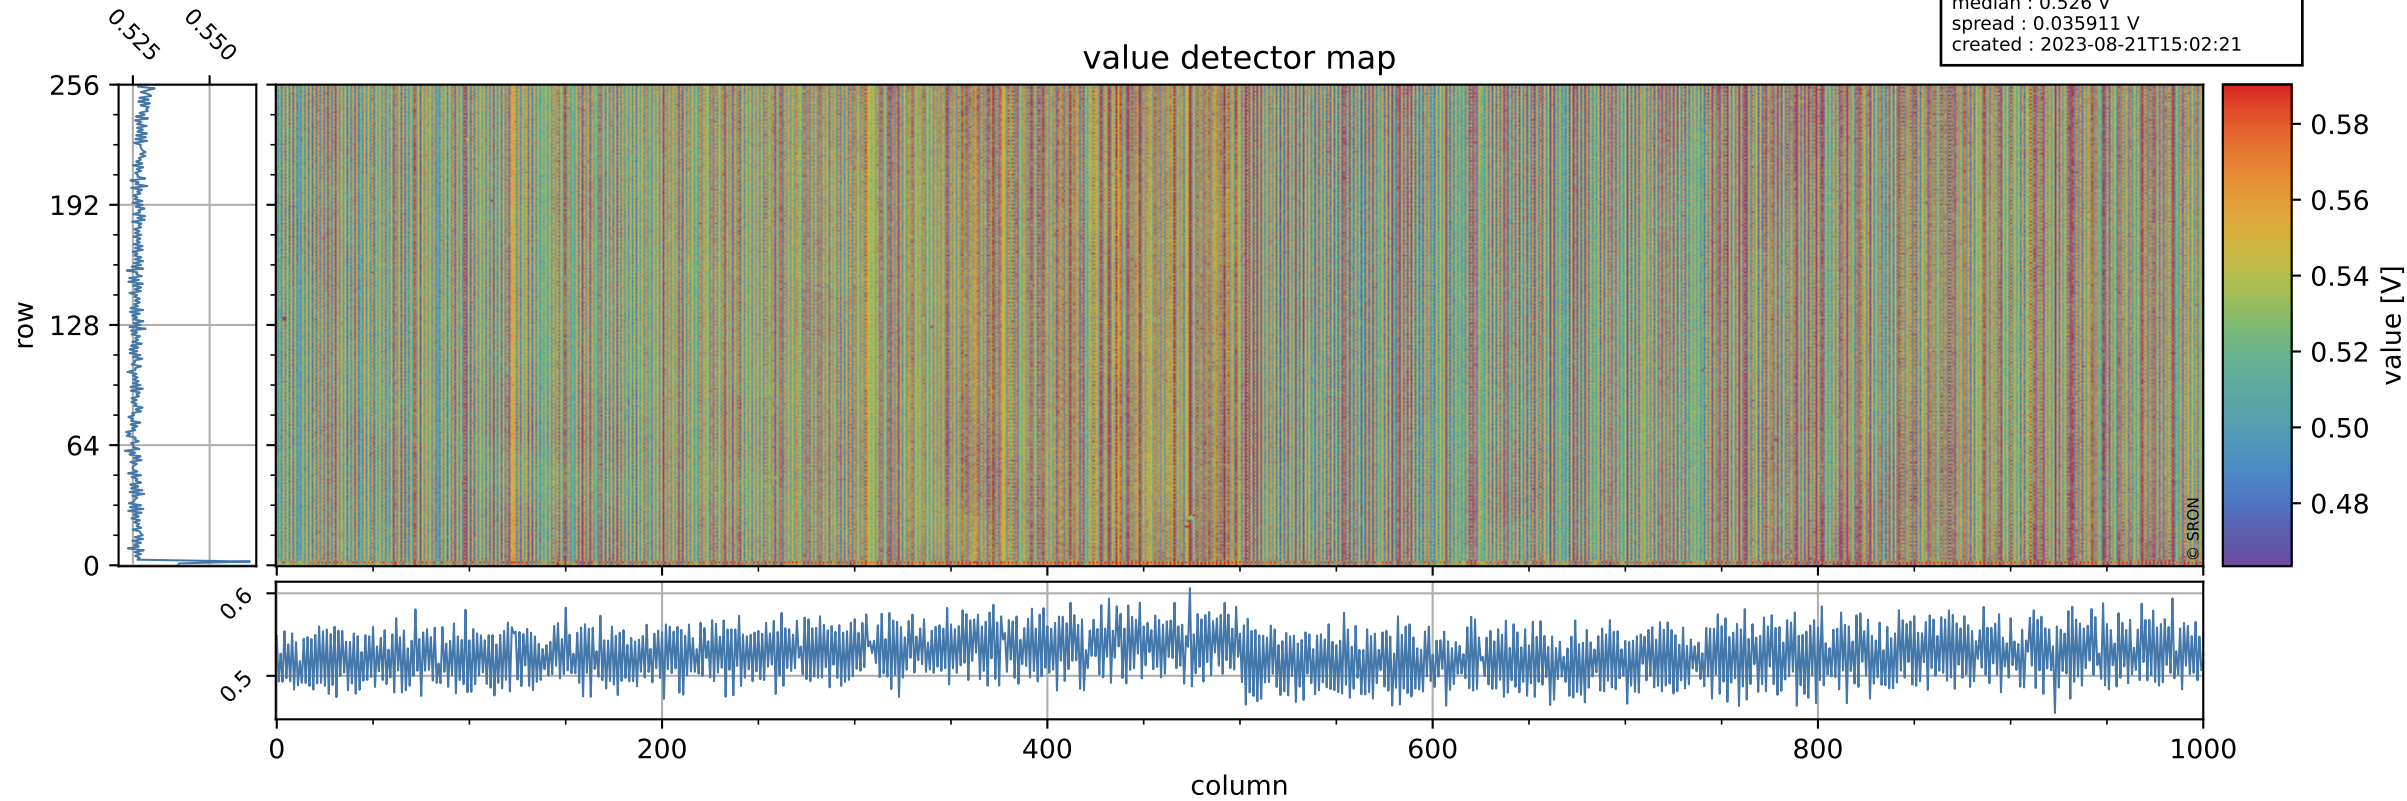

# Tropomi SWIR offset (official)

orbits : 18 in [19747, 19792]  
coverage : 2021-08-05 / 2021-08-08  
median : 0.526 V  
spread : 0.035911 V  
created : 2023-08-21T15:02:21

## value detector map

# Tropomi SWIR offset (official)

orbits : 18 in [19747, 19792]  
coverage : 2021-08-05 / 2021-08-08  
median : 33.142  $\mu\text{V}$   
spread : 16.18  $\mu\text{V}$   
created : 2023-08-21T15:02:22

# Tropomi SWIR offset (official) ground-tracks of Sentinel-5P

orbits : 18 in [19747, 19792]  
coverage : 2021-08-05 / 2021-08-08  
created : 2023-08-21T15:02:23