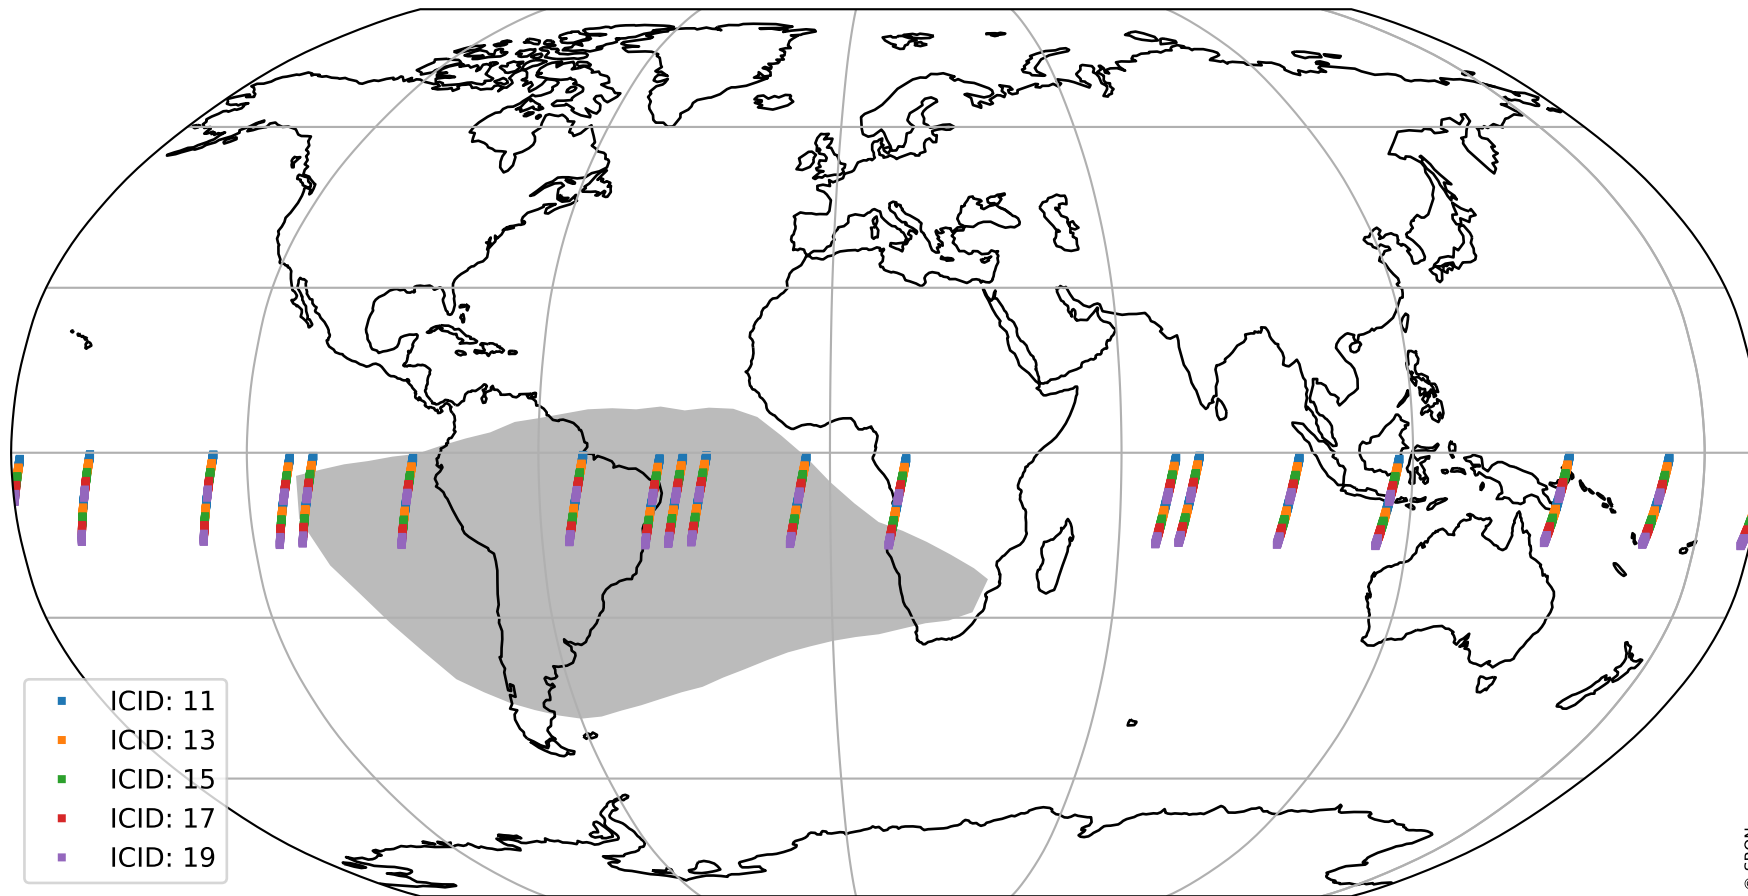

# Tropomi SWIR offset (official)

orbits : 18 in [19747, 19792]  
coverage : 2021-08-05 / 2021-08-08  
median : 33.142  $\mu\text{V}$   
spread : 16.18  $\mu\text{V}$   
created : 2023-08-21T15:02:22

# Tropomi SWIR offset (official)

orbits : 18 in [19747, 19792]  
coverage : 2021-08-05 / 2021-08-08  
median : -0.017136 mV  
spread : 0.38917 mV  
created : 2023-08-21T15:02:22

value compared with SWIR offset CKD

# Tropomi SWIR offset (official) ground-tracks of Sentinel-5P

orbits : 18 in [19747, 19792]  
coverage : 2021-08-05 / 2021-08-08  
created : 2023-08-21T15:02:23

# Tropomi SWIR offset (official)

orbits : [2827, 19792]  
coverage : 2018-04-30 / 2021-08-08  
created : 2023-08-21T15:02:23