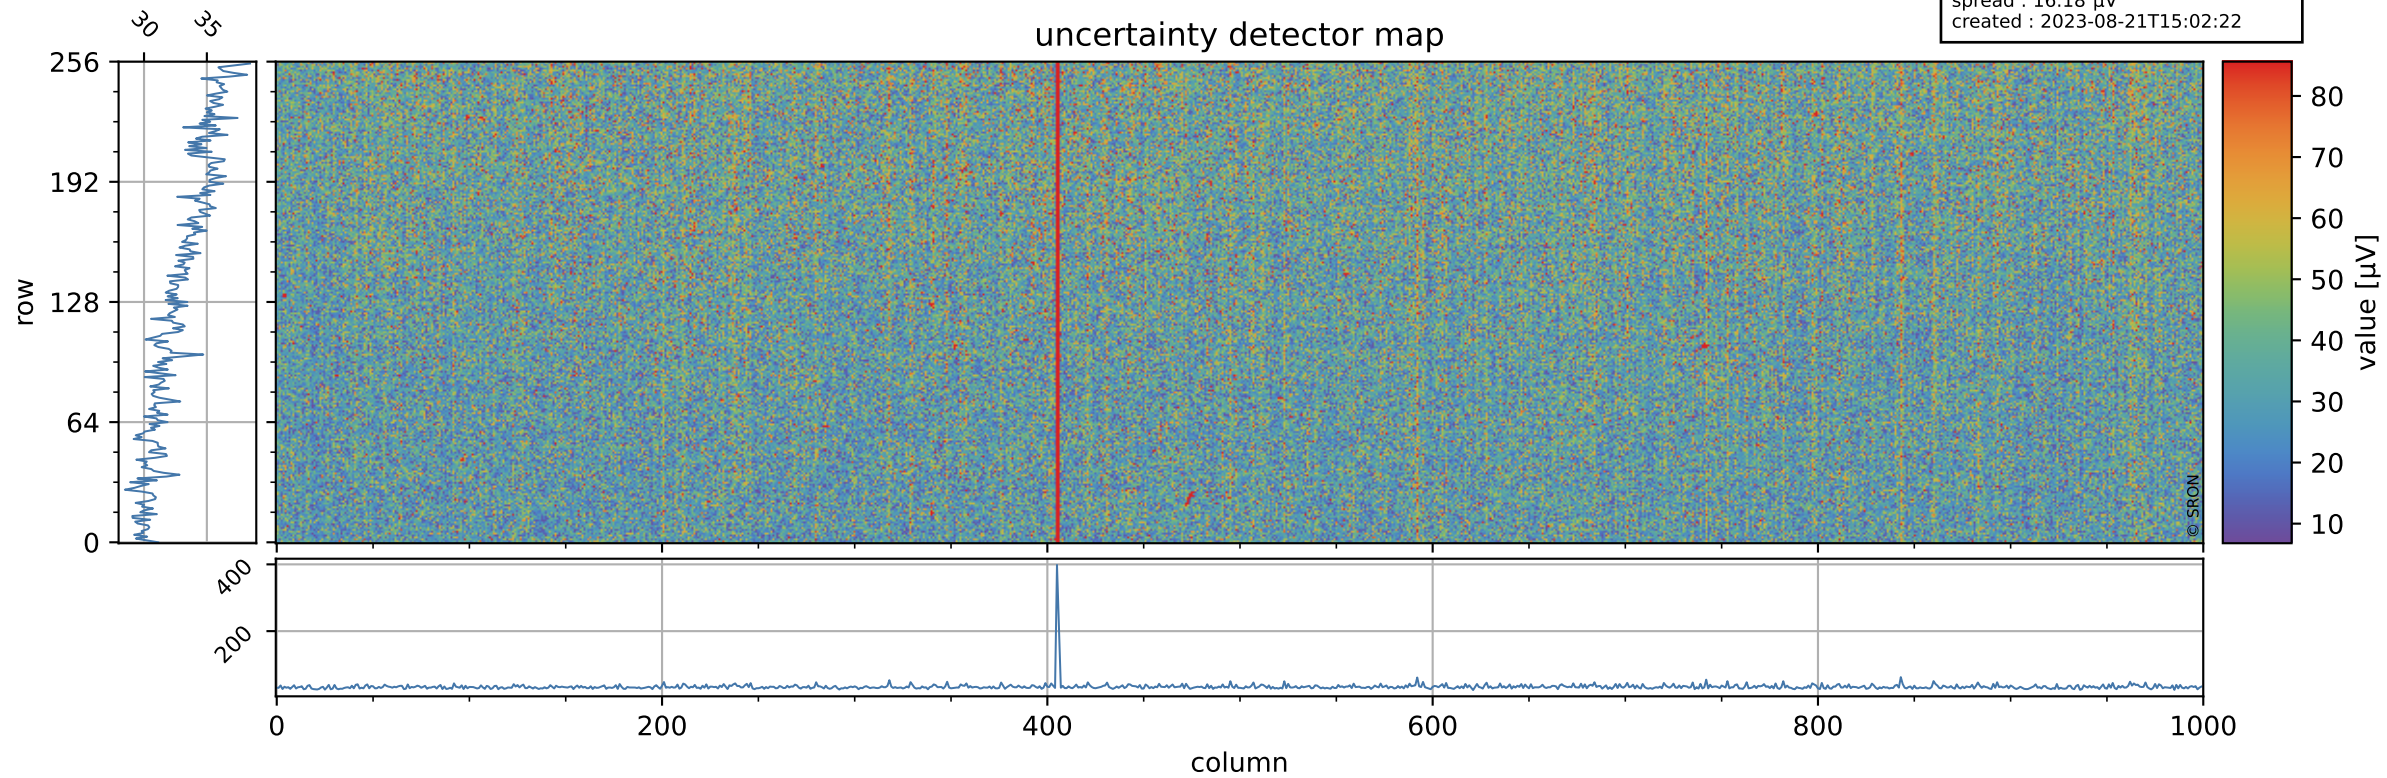

# Tropomi SWIR offset (official)

orbits : 18 in [19747, 19792]  
coverage : 2021-08-05 / 2021-08-08  
median : 0.526 V  
spread : 0.035911 V  
created : 2023-08-21T15:02:21

## value detector map

# Tropomi SWIR offset (official)

orbits : 18 in [19747, 19792]  
coverage : 2021-08-05 / 2021-08-08  
median : 33.142  $\mu\text{V}$   
spread : 16.18  $\mu\text{V}$   
created : 2023-08-21T15:02:22

# Tropomi SWIR offset (official) ground-tracks of Sentinel-5P

orbits : 18 in [19747, 19792]  
coverage : 2021-08-05 / 2021-08-08  
created : 2023-08-21T15:02:23