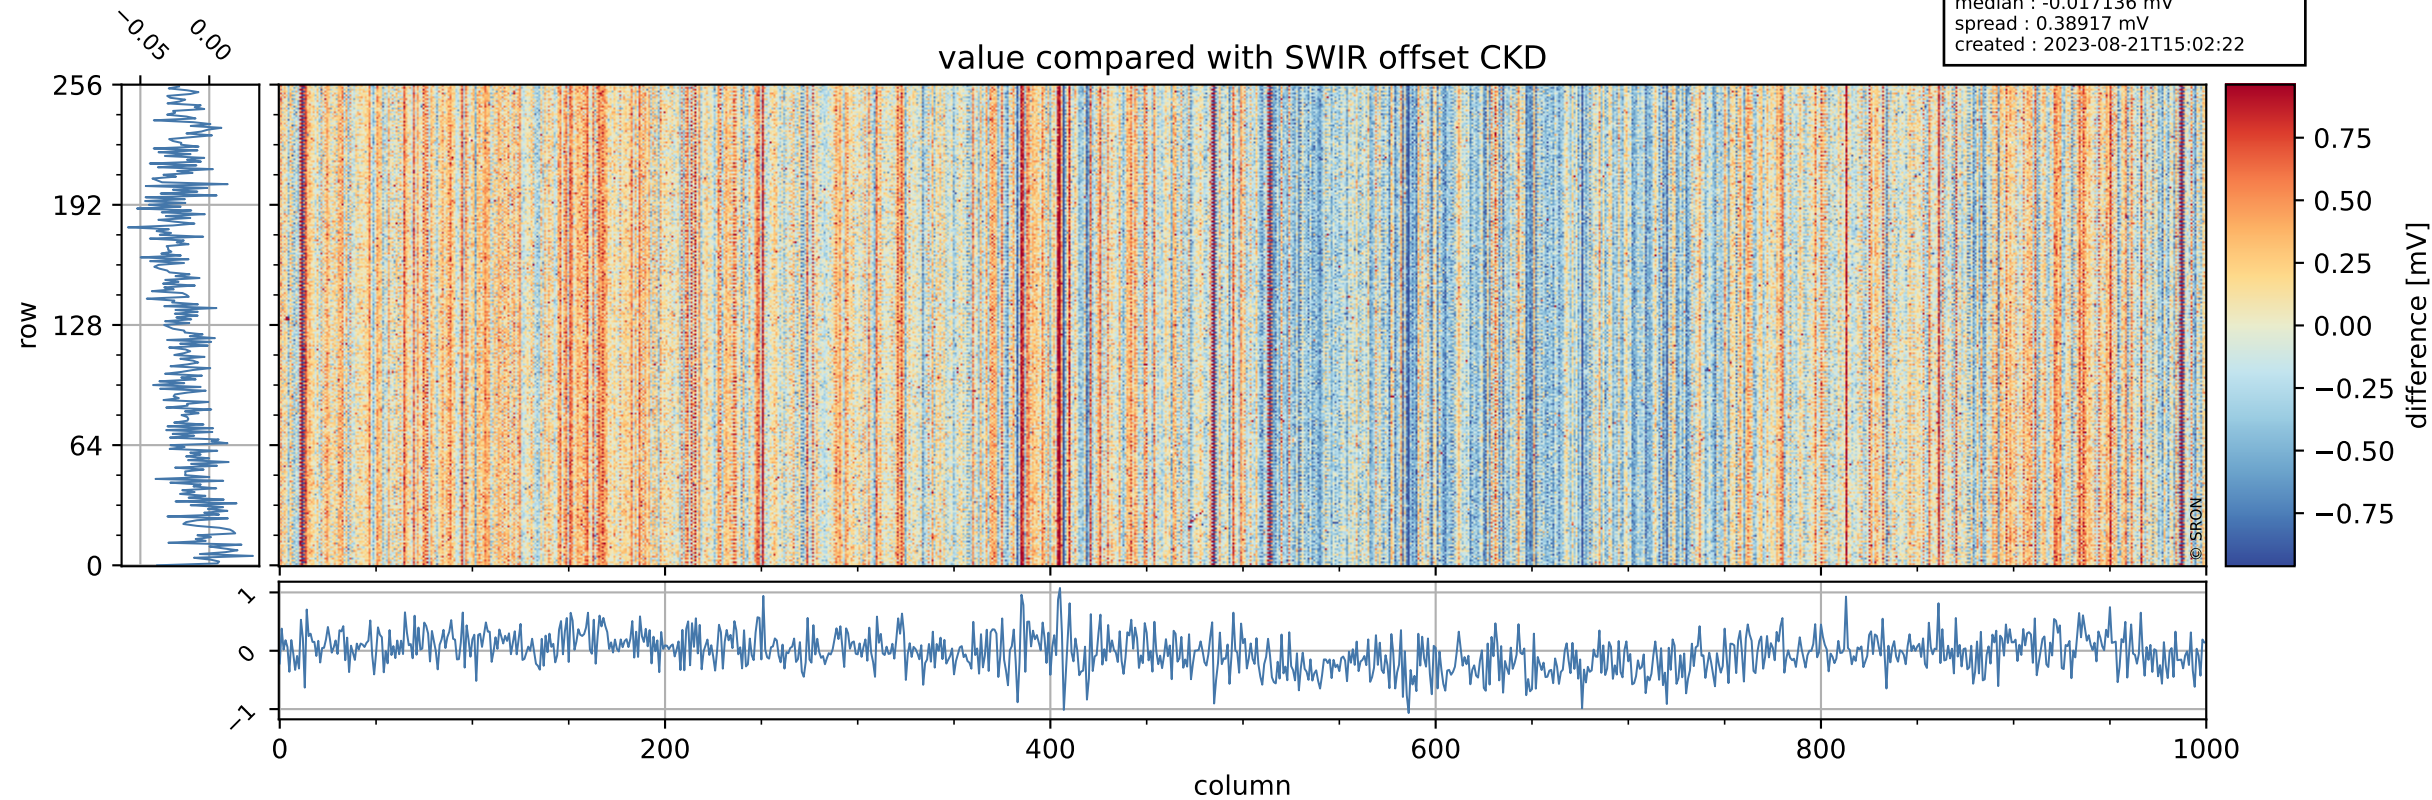

## value detector map

# Tropomi SWIR offset (official)

orbits : 18 in [19747, 19792]  
coverage : 2021-08-05 / 2021-08-08  
median : 33.142  $\mu\text{V}$   
spread : 16.18  $\mu\text{V}$   
created : 2023-08-21T15:02:22

# Tropomi SWIR offset (official)

orbits : 18 in [19747, 19792]  
coverage : 2021-08-05 / 2021-08-08  
median : -0.017136 mV  
spread : 0.38917 mV  
created : 2023-08-21T15:02:22

value compared with SWIR offset CKD

# Tropomi SWIR offset (official) ground-tracks of Sentinel-5P

orbits : 18 in [19747, 19792]  
coverage : 2021-08-05 / 2021-08-08  
created : 2023-08-21T15:02:23