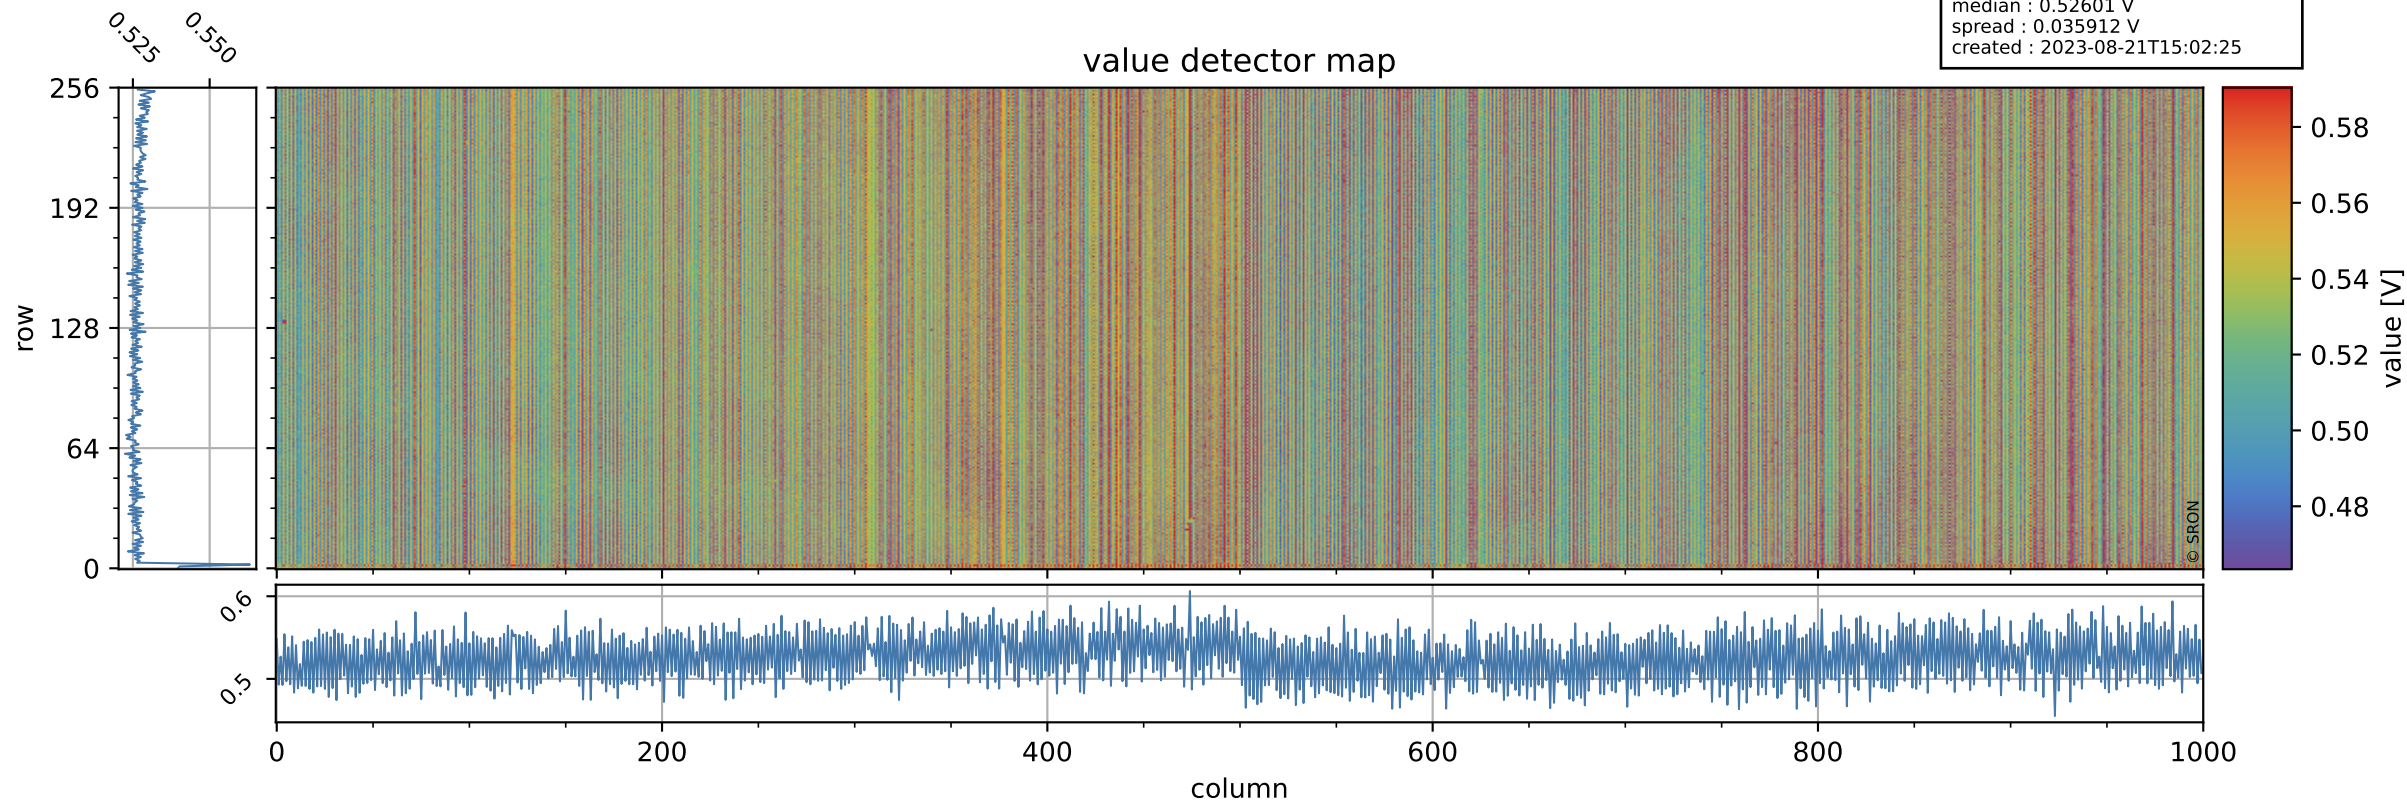

Tropomi SWIR offset (official)

orbits : 19 in [19762, 19807]
coverage : 2021-08-06 / 2021-08-09
median : 0.52601 V
spread : 0.035912 V
created : 2023-08-21T15:02:25

value detector map

Tropomi SWIR offset (official)

orbits : 19 in [19762, 19807]
coverage : 2021-08-06 / 2021-08-09
median : 32.033 μV
spread : 15.673 μV
created : 2023-08-21T15:02:25

Tropomi SWIR offset (official)

orbits : 19 in [19762, 19807]
coverage : 2021-08-06 / 2021-08-09
median : -0.0089645 mV
spread : 0.38849 mV
created : 2023-08-21T15:02:26

value compared with SWIR offset CKD

Tropomi SWIR offset (official) ground-tracks of Sentinel-5P

orbits : 19 in [19762, 19807]
coverage : 2021-08-06 / 2021-08-09
created : 2023-08-21T15:02:26

Tropomi SWIR offset (official)

orbits : [2827, 19807]
coverage : 2018-04-30 / 2021-08-09
created : 2023-08-21T15:02:27

trend of detector median & temperatures