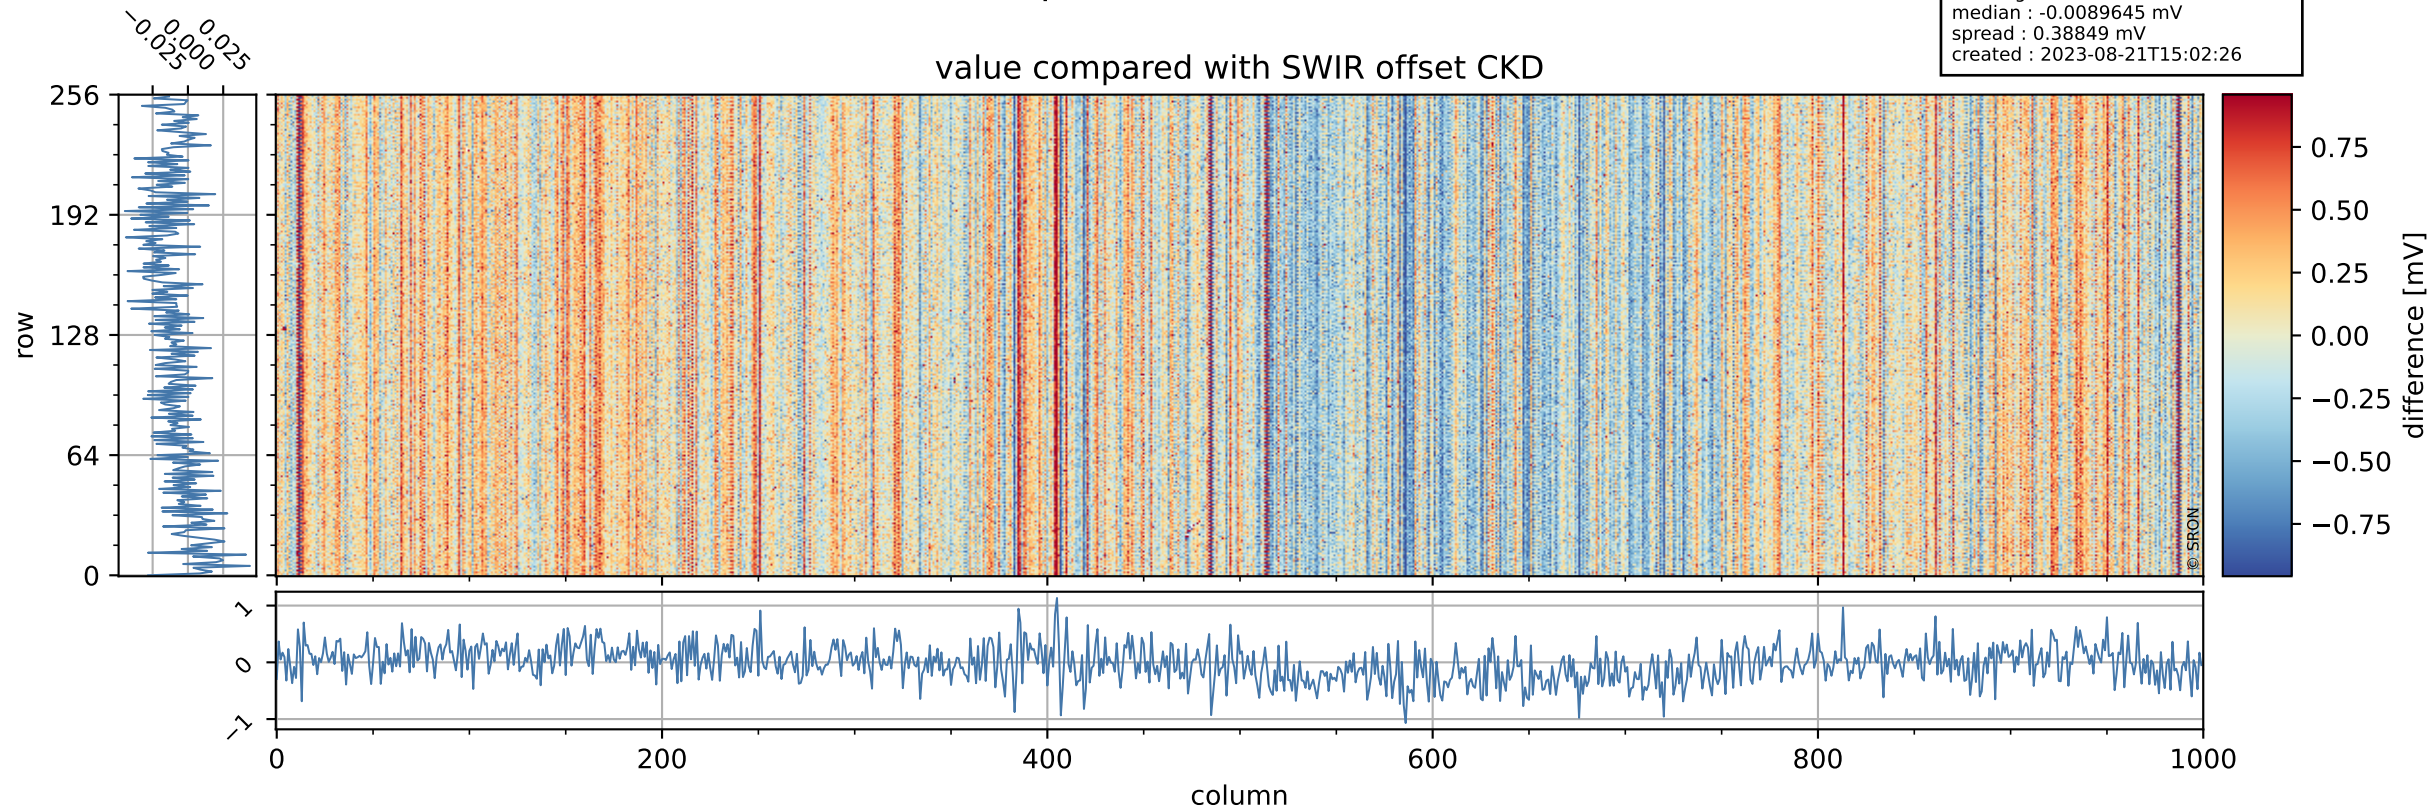

Tropomi SWIR offset (official)

orbits : 19 in [19762, 19807]
coverage : 2021-08-06 / 2021-08-09
median : 0.52601 V
spread : 0.035912 V
created : 2023-08-21T15:02:25

value detector map

Tropomi SWIR offset (official)

orbits : 19 in [19762, 19807]
coverage : 2021-08-06 / 2021-08-09
median : 32.033 μV
spread : 15.673 μV
created : 2023-08-21T15:02:25

Tropomi SWIR offset (official)

orbits : 19 in [19762, 19807]
coverage : 2021-08-06 / 2021-08-09
median : -0.0089645 mV
spread : 0.38849 mV
created : 2023-08-21T15:02:26

value compared with SWIR offset CKD

Tropomi SWIR offset (official) ground-tracks of Sentinel-5P

orbits : 19 in [19762, 19807]
coverage : 2021-08-06 / 2021-08-09
created : 2023-08-21T15:02:26

Tropomi SWIR offset (official)

orbits : [2827, 19807]
coverage : 2018-04-30 / 2021-08-09
created : 2023-08-21T15:02:27

trend of detector median & temperatures