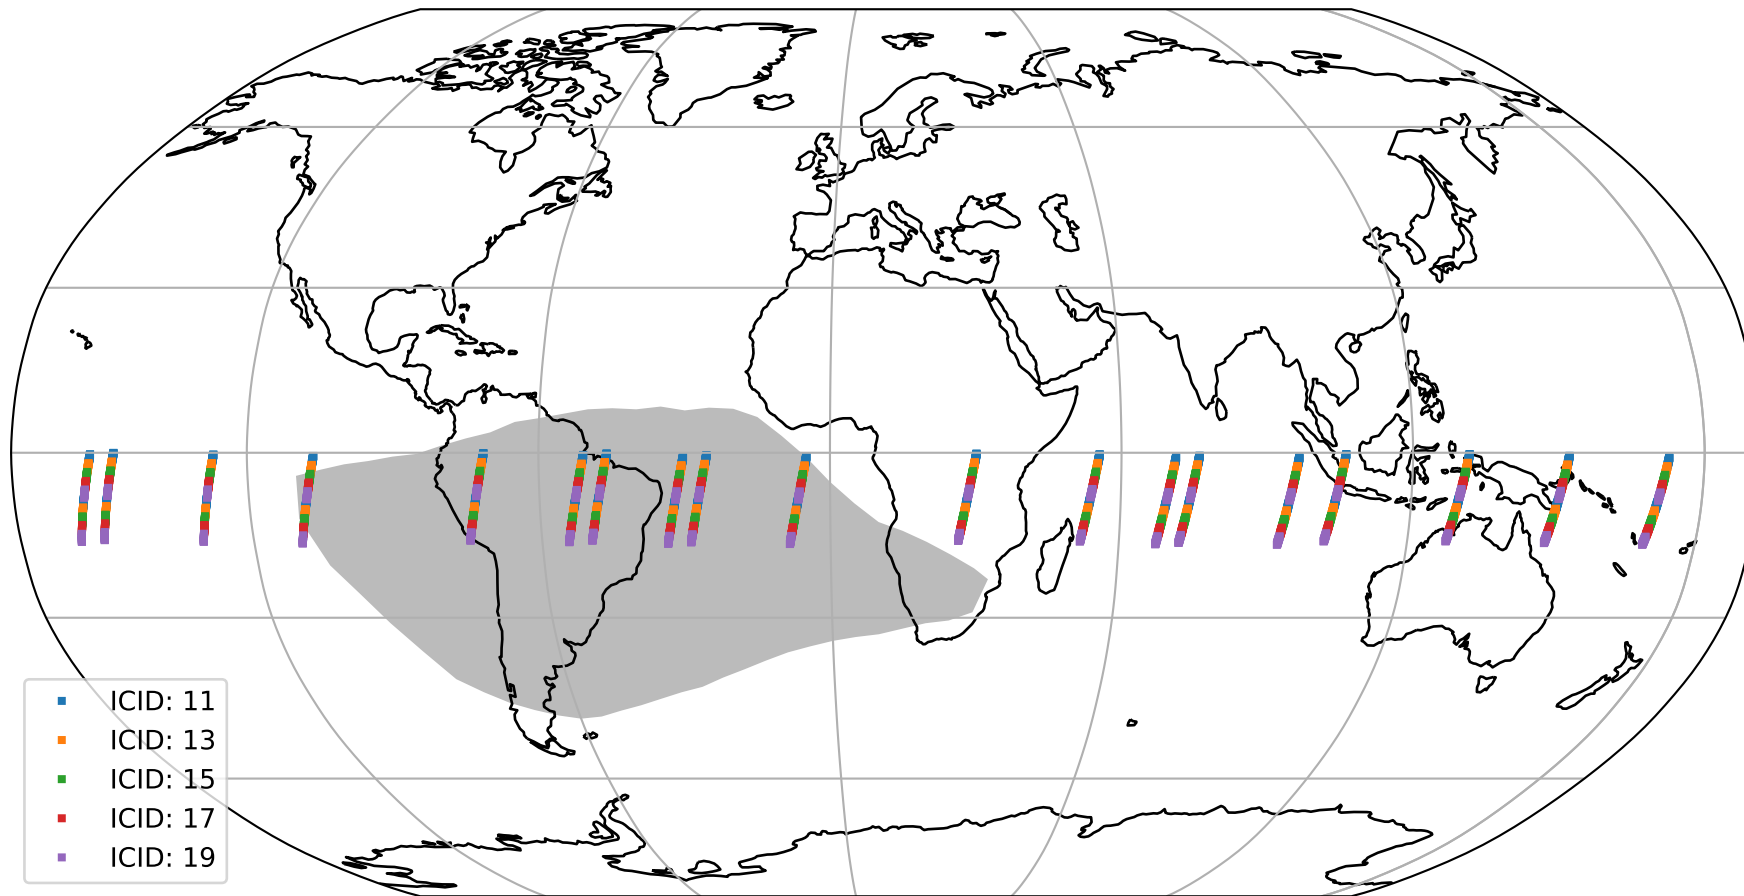

Tropomi SWIR offset (official)

orbits : 19 in [19762, 19807]
coverage : 2021-08-06 / 2021-08-09
median : 0.52601 V
spread : 0.035912 V
created : 2023-08-21T15:02:25

value detector map

Tropomi SWIR offset (official)

orbits : 19 in [19762, 19807]
coverage : 2021-08-06 / 2021-08-09
median : 32.033 μV
spread : 15.673 μV
created : 2023-08-21T15:02:25

Tropomi SWIR offset (official)

orbits : 19 in [19762, 19807]
coverage : 2021-08-06 / 2021-08-09
median : -0.0089645 mV
spread : 0.38849 mV
created : 2023-08-21T15:02:26

value compared with SWIR offset CKD

Tropomi SWIR offset (official) ground-tracks of Sentinel-5P

orbits : 19 in [19762, 19807]
coverage : 2021-08-06 / 2021-08-09
created : 2023-08-21T15:02:26

Tropomi SWIR offset (official)

orbits : [2827, 19807]
coverage : 2018-04-30 / 2021-08-09
created : 2023-08-21T15:02:27

trend of detector median & temperatures