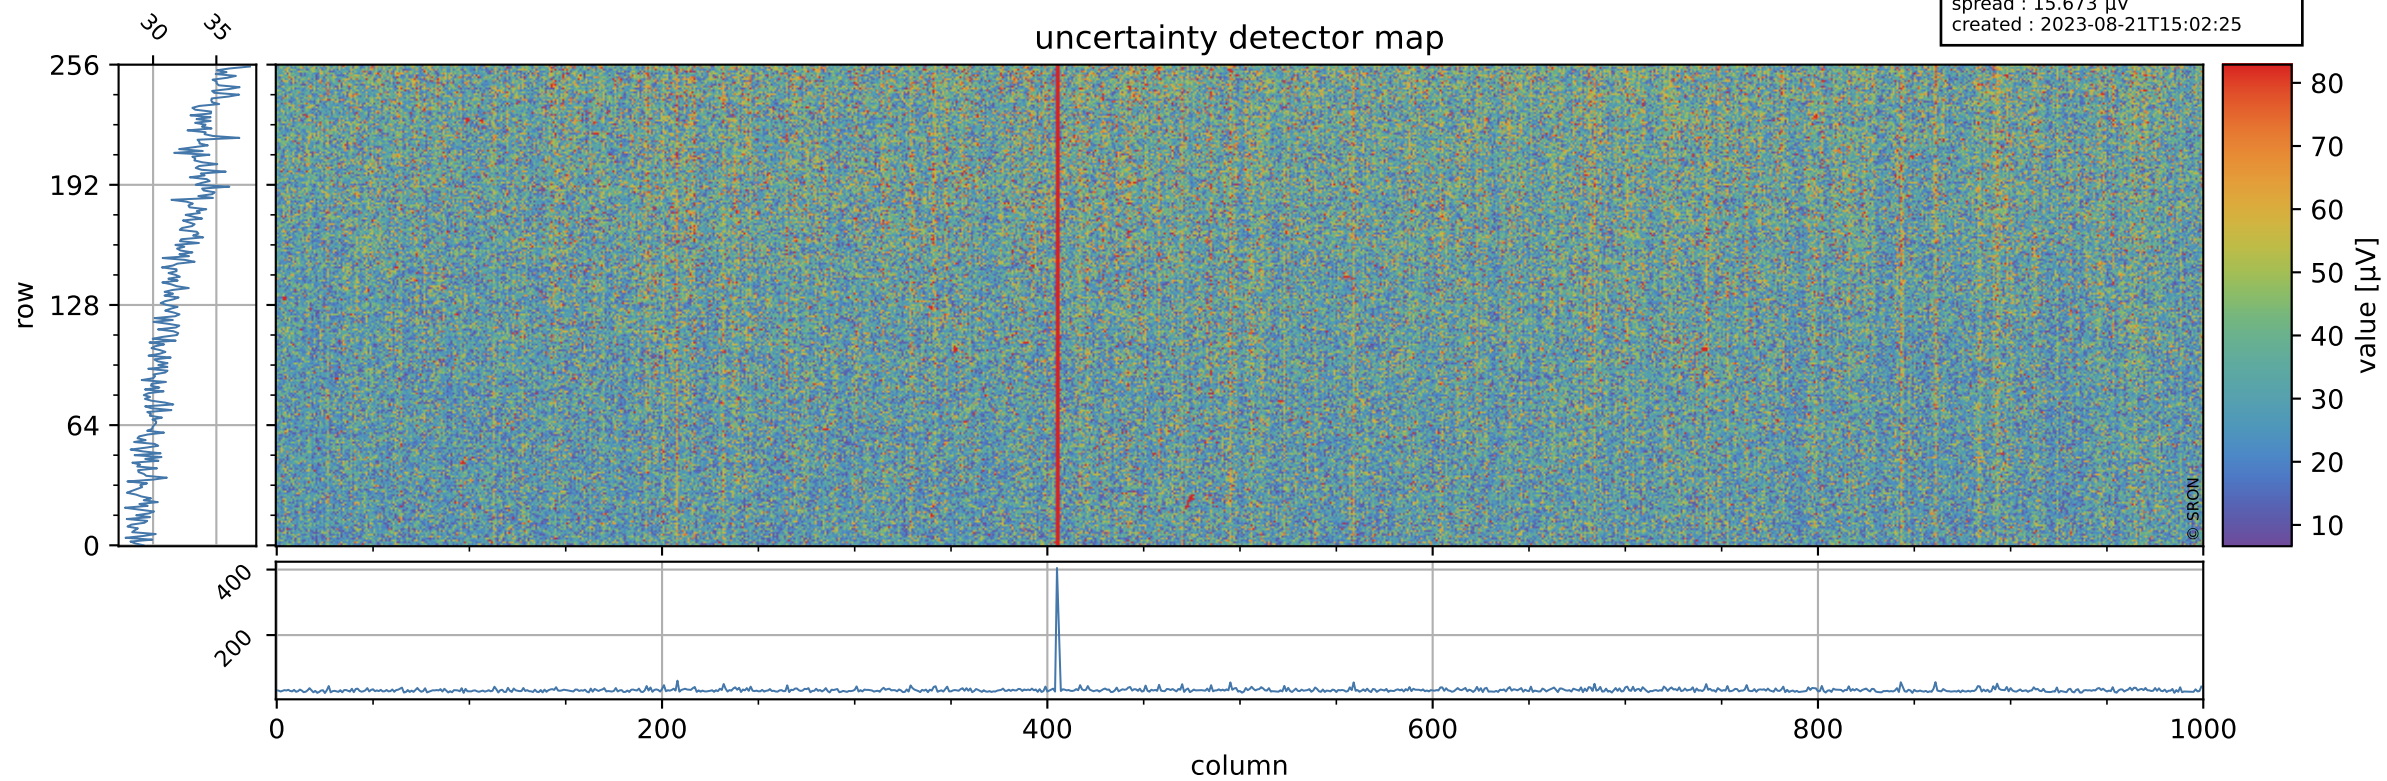

Tropomi SWIR offset (official)

orbits : 19 in [19762, 19807]
coverage : 2021-08-06 / 2021-08-09
median : 0.52601 V
spread : 0.035912 V
created : 2023-08-21T15:02:25

value detector map

Tropomi SWIR offset (official)

orbits : 19 in [19762, 19807]
coverage : 2021-08-06 / 2021-08-09
median : 32.033 μV
spread : 15.673 μV
created : 2023-08-21T15:02:25

Tropomi SWIR offset (official)

orbits : 19 in [19762, 19807]
coverage : 2021-08-06 / 2021-08-09
median : -0.0089645 mV
spread : 0.38849 mV
created : 2023-08-21T15:02:26

value compared with SWIR offset CKD

Tropomi SWIR offset (official) ground-tracks of Sentinel-5P

orbits : 19 in [19762, 19807]
coverage : 2021-08-06 / 2021-08-09
created : 2023-08-21T15:02:26

Tropomi SWIR offset (official)

orbits : [2827, 19807]
coverage : 2018-04-30 / 2021-08-09
created : 2023-08-21T15:02:27

trend of detector median & temperatures