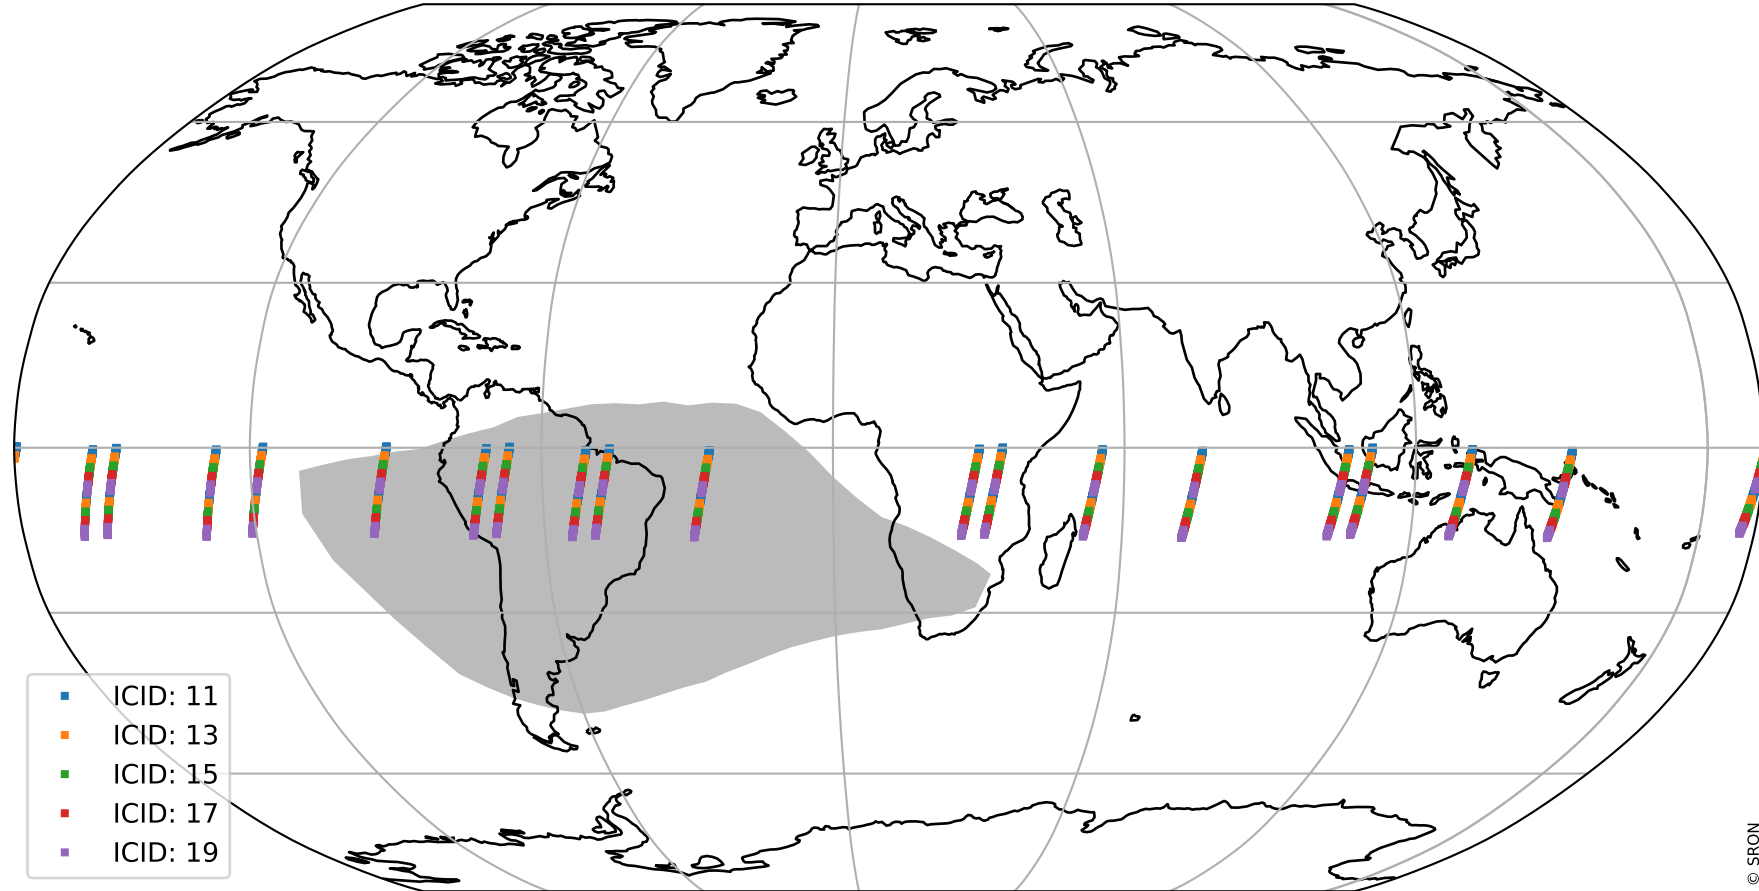

Tropomi SWIR offset (official)

orbits : 19 in [19777, 19822]
coverage : 2021-08-07 / 2021-08-10
median : 0.526 V
spread : 0.03591 V
created : 2023-08-21T15:02:28

value detector map

Tropomi SWIR offset (official)

orbits : 19 in [19777, 19822]
coverage : 2021-08-07 / 2021-08-10
median : 30.799 μV
spread : 15.407 μV
created : 2023-08-21T15:02:28

Tropomi SWIR offset (official)

orbits : 19 in [19777, 19822]
coverage : 2021-08-07 / 2021-08-10
median : -0.013538 mV
spread : 0.38703 mV
created : 2023-08-21T15:02:29

value compared with SWIR offset CKD

Tropomi SWIR offset (official) ground-tracks of Sentinel-5P

orbits : 19 in [19777, 19822]
coverage : 2021-08-07 / 2021-08-10
created : 2023-08-21T15:02:29

Tropomi SWIR offset (official)

orbits : [2827, 19822]
coverage : 2018-04-30 / 2021-08-10
created : 2023-08-21T15:02:30

trend of detector median & temperatures