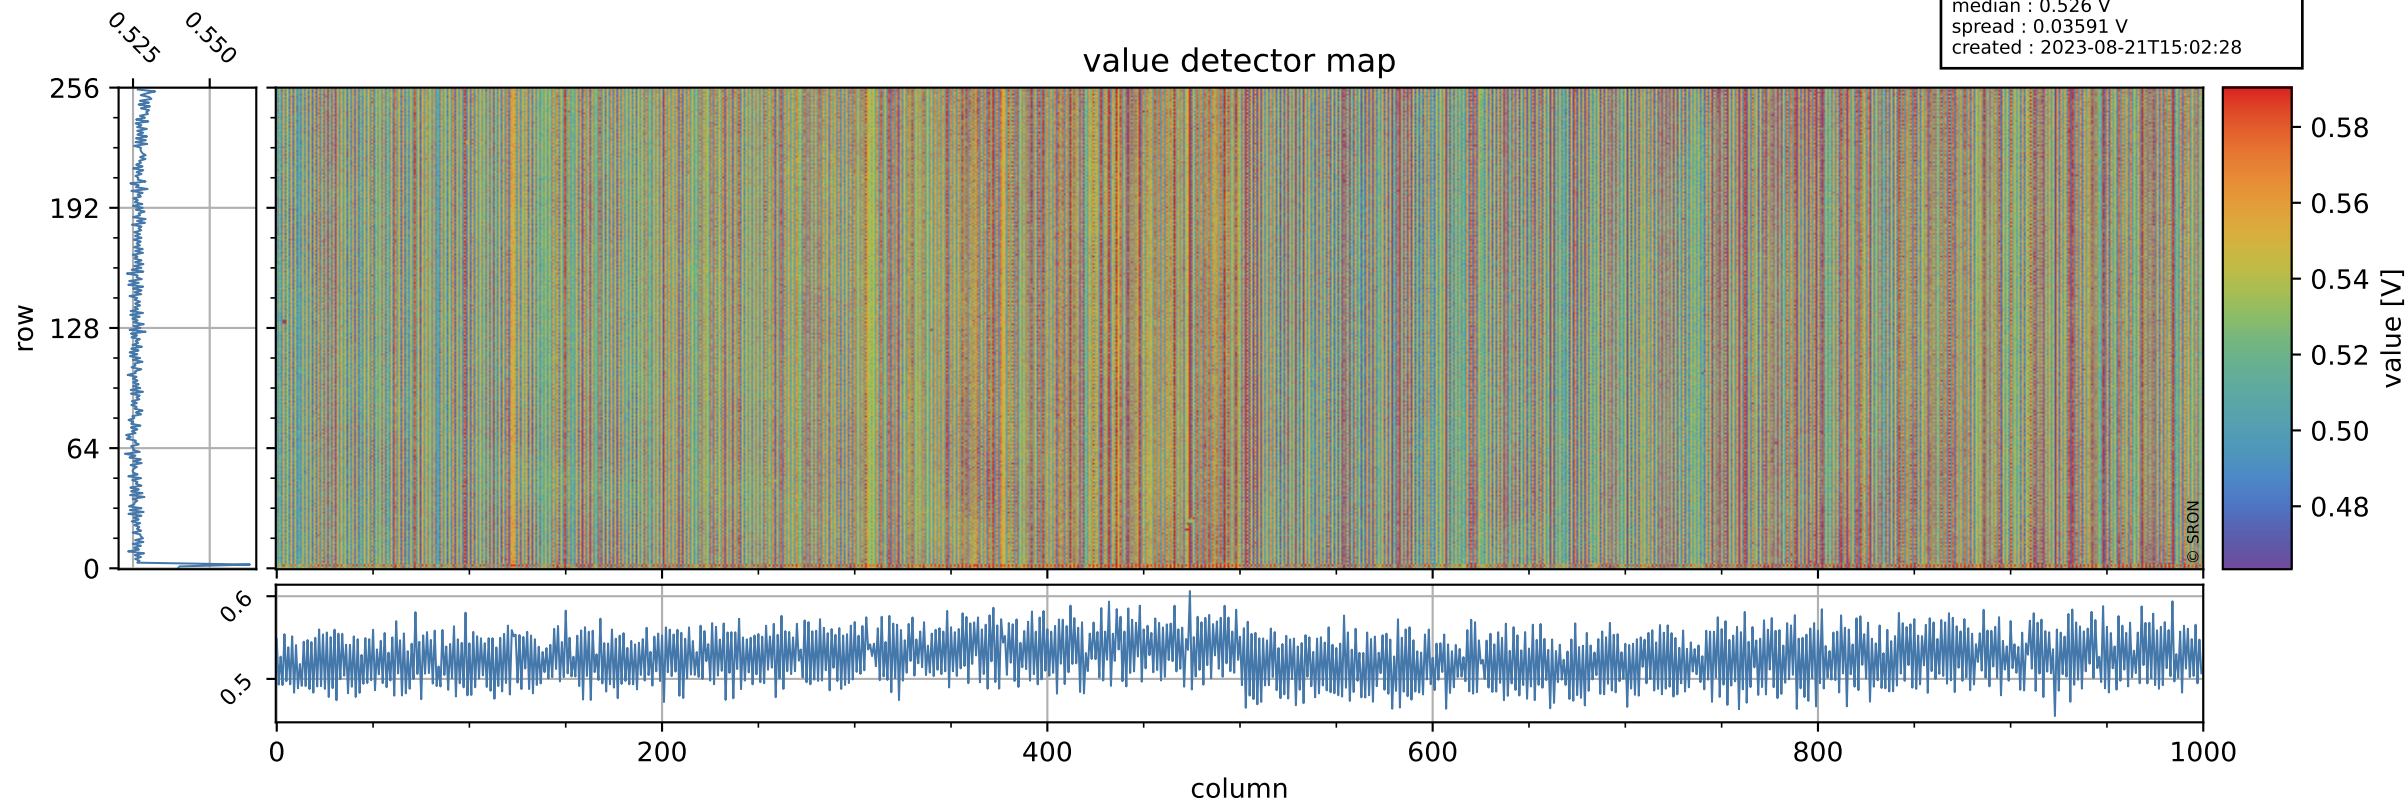

Tropomi SWIR offset (official)

orbits : 19 in [19777, 19822]
coverage : 2021-08-07 / 2021-08-10
median : 0.526 V
spread : 0.03591 V
created : 2023-08-21T15:02:28

value detector map

Tropomi SWIR offset (official)

orbits : 19 in [19777, 19822]
coverage : 2021-08-07 / 2021-08-10
median : 30.799 μV
spread : 15.407 μV
created : 2023-08-21T15:02:28

Tropomi SWIR offset (official)

orbits : 19 in [19777, 19822]
coverage : 2021-08-07 / 2021-08-10
median : -0.013538 mV
spread : 0.38703 mV
created : 2023-08-21T15:02:29

value compared with SWIR offset CKD

Tropomi SWIR offset (official) ground-tracks of Sentinel-5P

orbits : 19 in [19777, 19822]
coverage : 2021-08-07 / 2021-08-10
created : 2023-08-21T15:02:29

Tropomi SWIR offset (official)

orbits : [2827, 19822]
coverage : 2018-04-30 / 2021-08-10
created : 2023-08-21T15:02:30

trend of detector median & temperatures