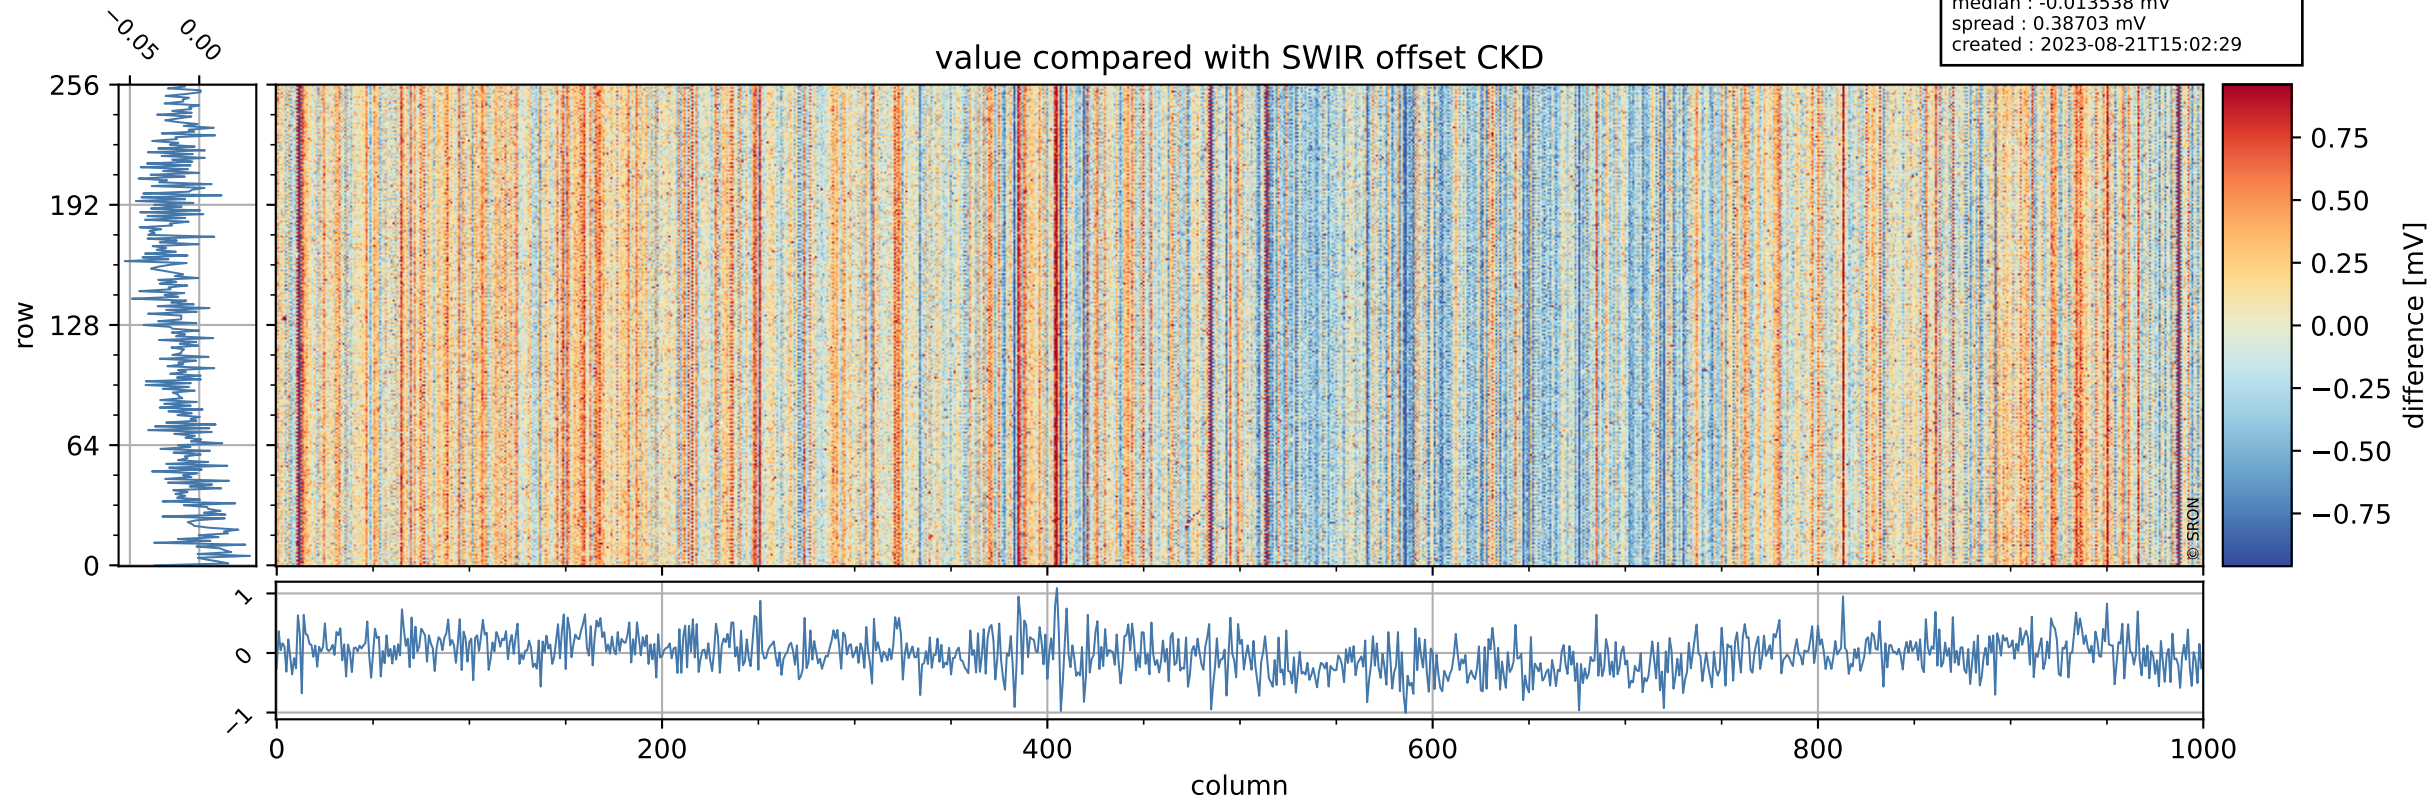

Tropomi SWIR offset (official)

orbits : 19 in [19777, 19822]
coverage : 2021-08-07 / 2021-08-10
median : 0.526 V
spread : 0.03591 V
created : 2023-08-21T15:02:28

value detector map

Tropomi SWIR offset (official)

orbits : 19 in [19777, 19822]
coverage : 2021-08-07 / 2021-08-10
median : 30.799 μV
spread : 15.407 μV
created : 2023-08-21T15:02:28

Tropomi SWIR offset (official)

orbits : 19 in [19777, 19822]
coverage : 2021-08-07 / 2021-08-10
median : -0.013538 mV
spread : 0.38703 mV
created : 2023-08-21T15:02:29

value compared with SWIR offset CKD

Tropomi SWIR offset (official) ground-tracks of Sentinel-5P

orbits : 19 in [19777, 19822]
coverage : 2021-08-07 / 2021-08-10
created : 2023-08-21T15:02:29

Tropomi SWIR offset (official)

orbits : [2827, 19822]
coverage : 2018-04-30 / 2021-08-10
created : 2023-08-21T15:02:30

trend of detector median & temperatures