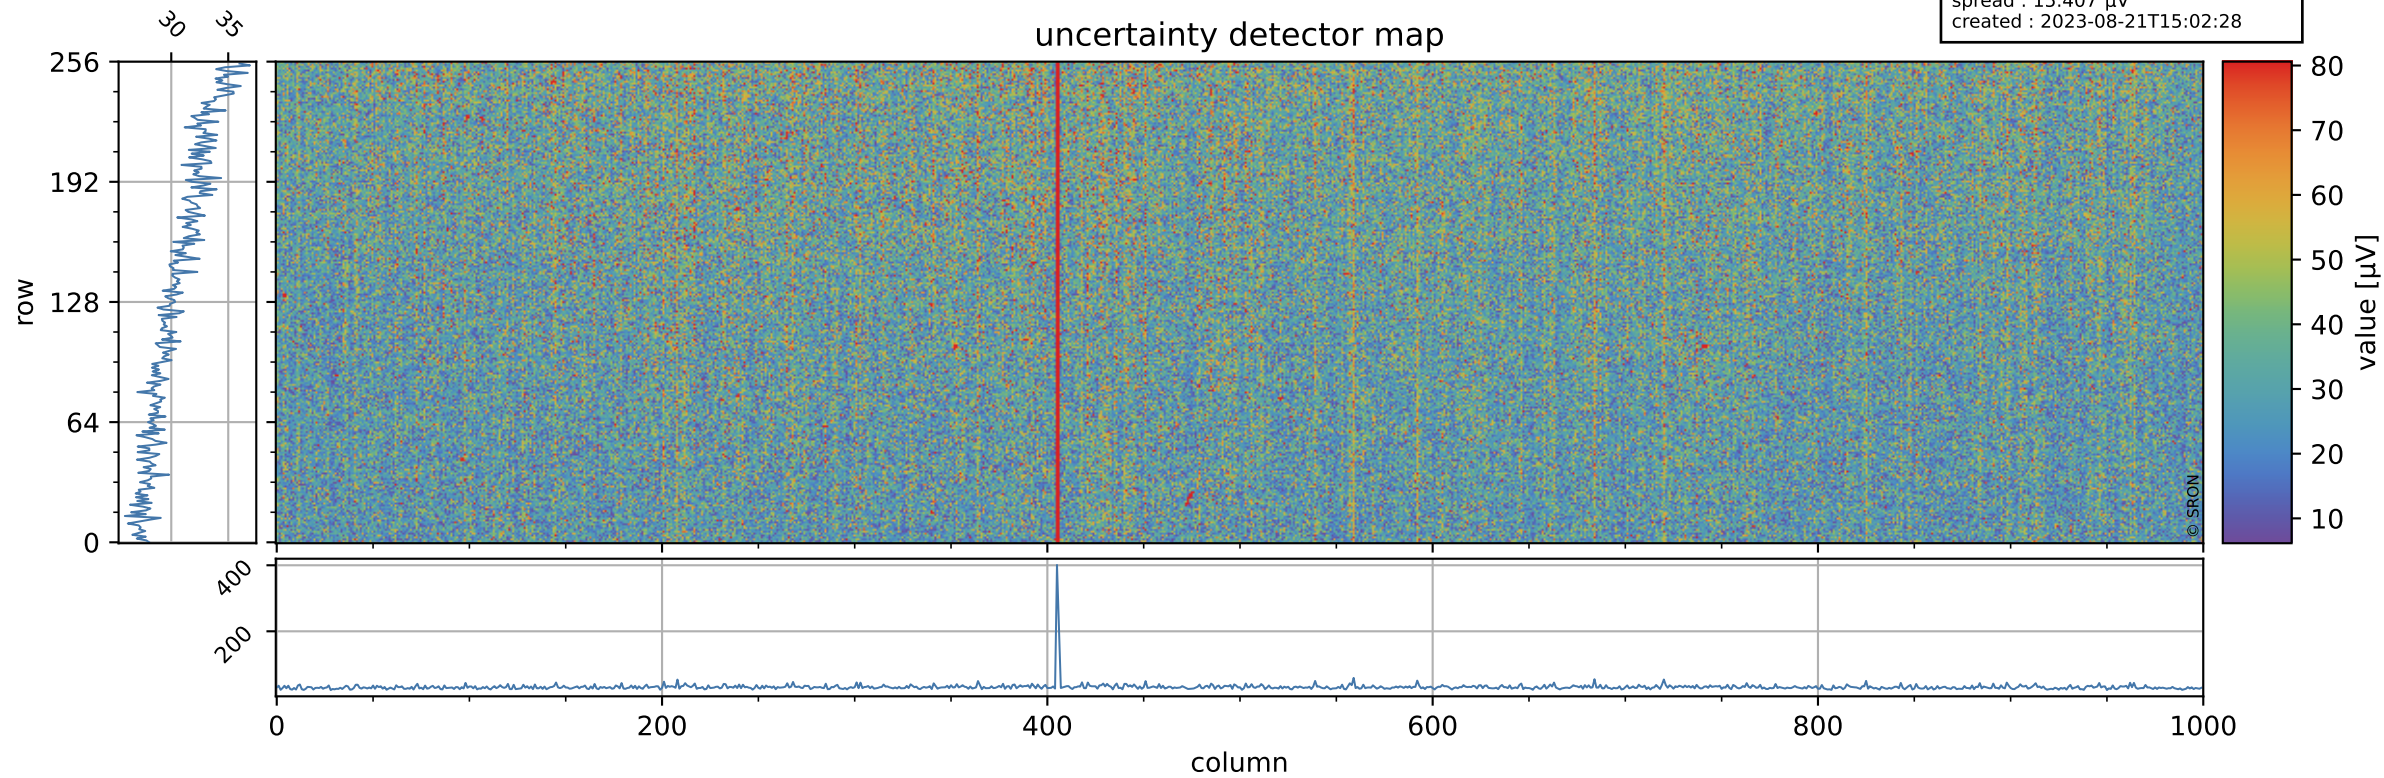

Tropomi SWIR offset (official)

orbits : 19 in [19777, 19822]
coverage : 2021-08-07 / 2021-08-10
median : 0.526 V
spread : 0.03591 V
created : 2023-08-21T15:02:28

value detector map

Tropomi SWIR offset (official)

orbits : 19 in [19777, 19822]
coverage : 2021-08-07 / 2021-08-10
median : 30.799 μV
spread : 15.407 μV
created : 2023-08-21T15:02:28

Tropomi SWIR offset (official)

orbits : 19 in [19777, 19822]
coverage : 2021-08-07 / 2021-08-10
median : -0.013538 mV
spread : 0.38703 mV
created : 2023-08-21T15:02:29

value compared with SWIR offset CKD

Tropomi SWIR offset (official) ground-tracks of Sentinel-5P

orbits : 19 in [19777, 19822]
coverage : 2021-08-07 / 2021-08-10
created : 2023-08-21T15:02:29

Tropomi SWIR offset (official)

orbits : [2827, 19822]
coverage : 2018-04-30 / 2021-08-10
created : 2023-08-21T15:02:30

trend of detector median & temperatures