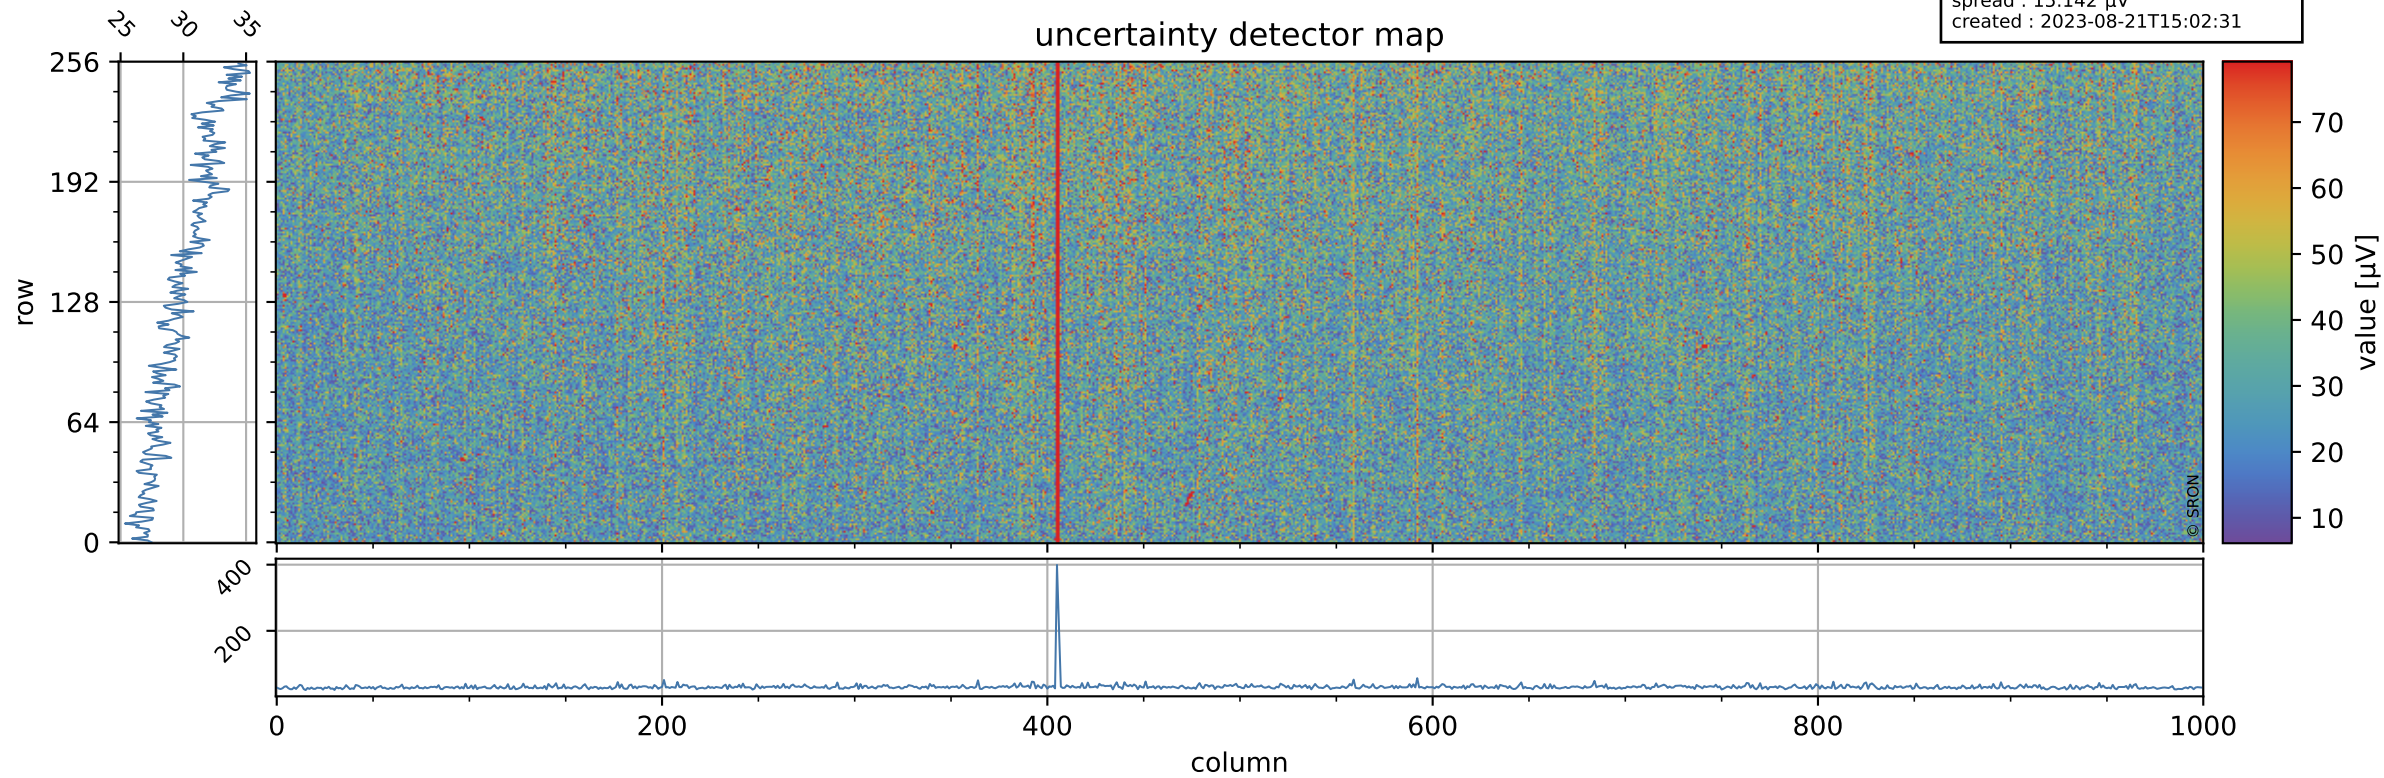

Tropomi SWIR offset (official)

orbits : 20 in [19792, 19837]
coverage : 2021-08-08 / 2021-08-11
median : 0.52599 V
spread : 0.035908 V
created : 2023-08-21T15:02:31

value detector map

Tropomi SWIR offset (official)

orbits : 20 in [19792, 19837]
coverage : 2021-08-08 / 2021-08-11
median : 30.228 μV
spread : 15.142 μV
created : 2023-08-21T15:02:31

Tropomi SWIR offset (official)

orbits : 20 in [19792, 19837]
coverage : 2021-08-08 / 2021-08-11
median : -0.026274 mV
spread : 0.38831 mV
created : 2023-08-21T15:02:32

value compared with SWIR offset CKD

Tropomi SWIR offset (official) ground-tracks of Sentinel-5P

orbits : 20 in [19792, 19837]
coverage : 2021-08-08 / 2021-08-11
created : 2023-08-21T15:02:32

Tropomi SWIR offset (official)

orbits : [2827, 19837]
coverage : 2018-04-30 / 2021-08-11
created : 2023-08-21T15:02:33

trend of detector median & temperatures