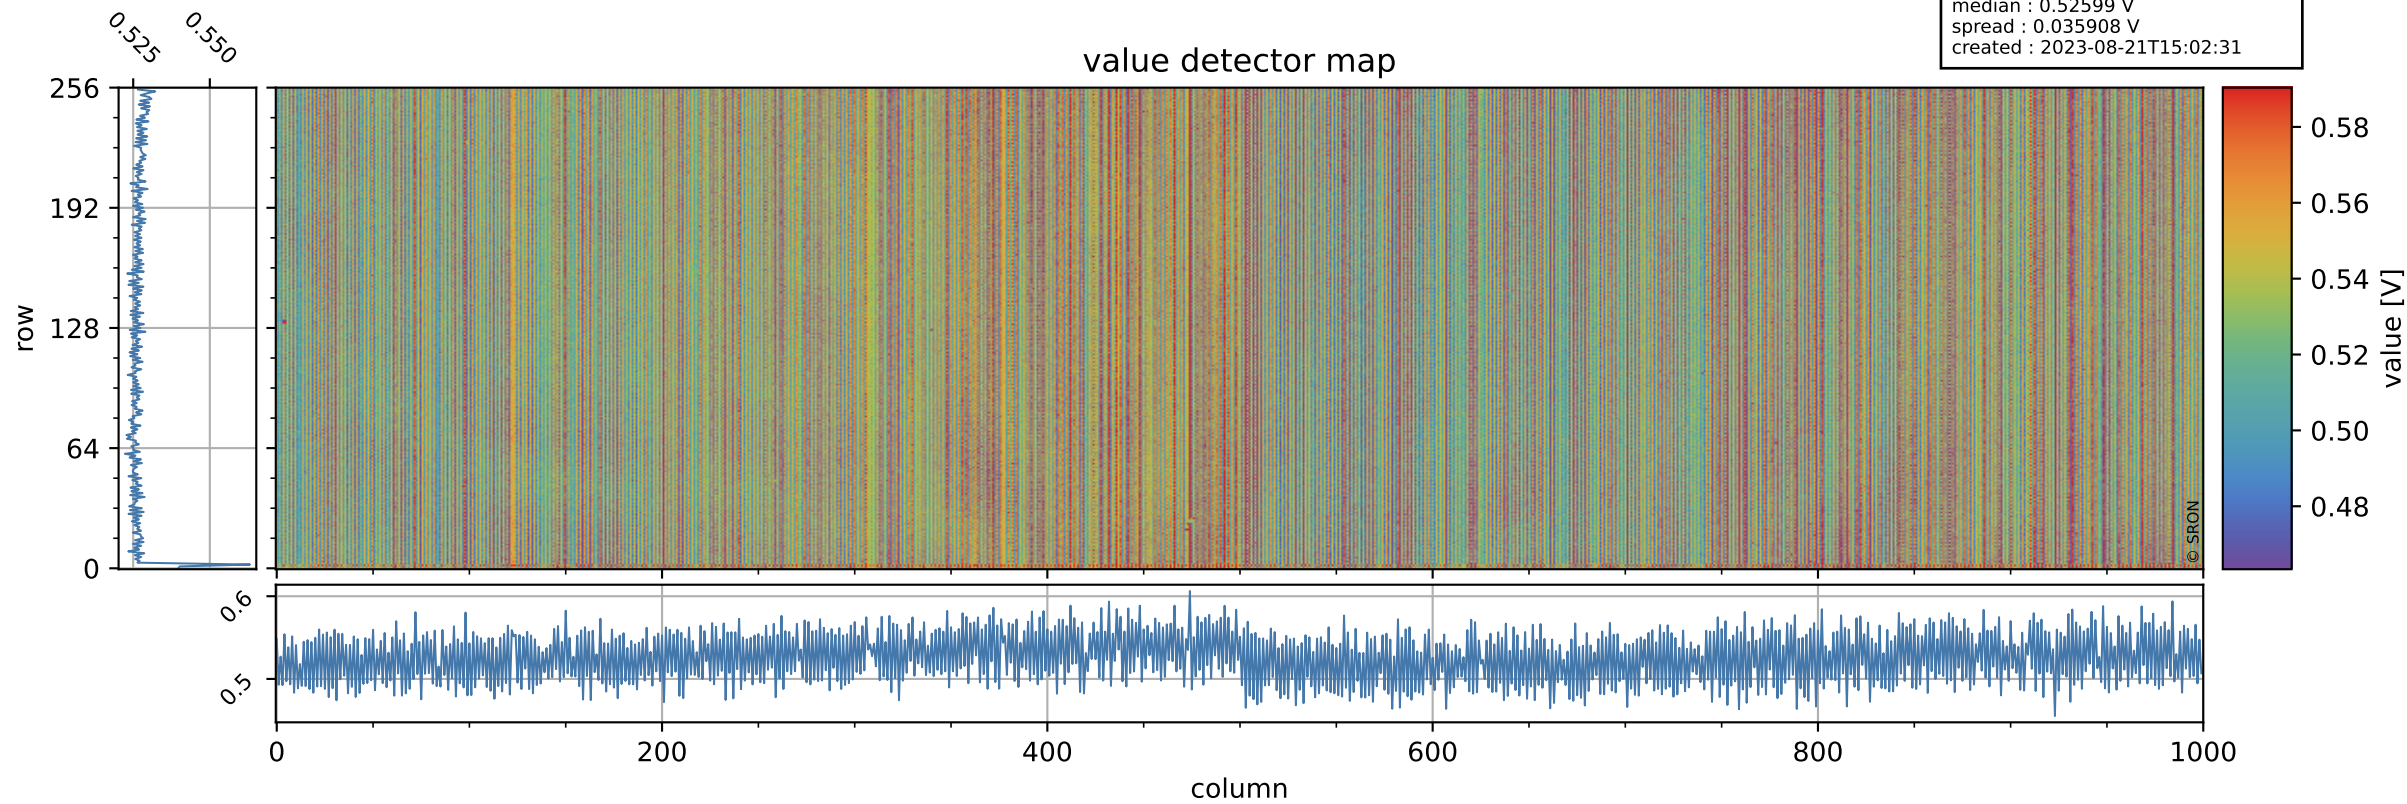

Tropomi SWIR offset (official)

orbits : 20 in [19792, 19837]
coverage : 2021-08-08 / 2021-08-11
median : 0.52599 V
spread : 0.035908 V
created : 2023-08-21T15:02:31

value detector map

Tropomi SWIR offset (official)

orbits : 20 in [19792, 19837]
coverage : 2021-08-08 / 2021-08-11
median : 30.228 μV
spread : 15.142 μV
created : 2023-08-21T15:02:31

Tropomi SWIR offset (official)

orbits : 20 in [19792, 19837]
coverage : 2021-08-08 / 2021-08-11
median : -0.026274 mV
spread : 0.38831 mV
created : 2023-08-21T15:02:32

value compared with SWIR offset CKD

Tropomi SWIR offset (official) ground-tracks of Sentinel-5P

orbits : 20 in [19792, 19837]
coverage : 2021-08-08 / 2021-08-11
created : 2023-08-21T15:02:32

Tropomi SWIR offset (official)

orbits : [2827, 19837]
coverage : 2018-04-30 / 2021-08-11
created : 2023-08-21T15:02:33

trend of detector median & temperatures