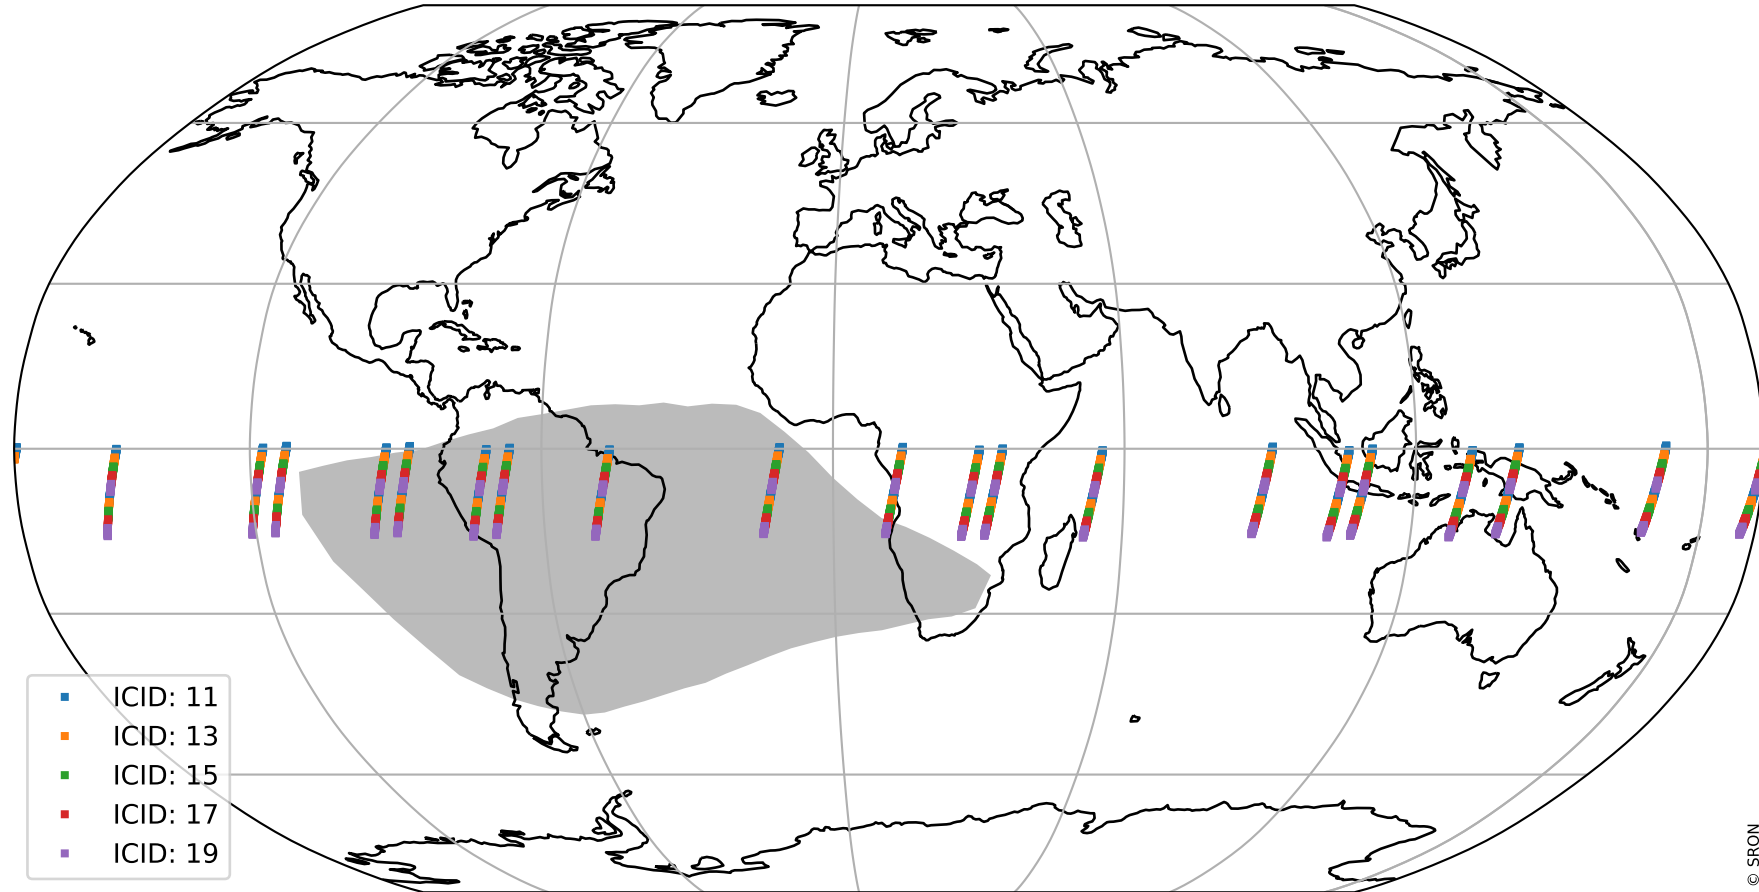

Tropomi SWIR offset (official)

orbits : 20 in [19792, 19837]
coverage : 2021-08-08 / 2021-08-11
median : 0.52599 V
spread : 0.035908 V
created : 2023-08-21T15:02:31

value detector map

Tropomi SWIR offset (official)

orbits : 20 in [19792, 19837]
coverage : 2021-08-08 / 2021-08-11
median : 30.228 μV
spread : 15.142 μV
created : 2023-08-21T15:02:31

Tropomi SWIR offset (official)

orbits : 20 in [19792, 19837]
coverage : 2021-08-08 / 2021-08-11
median : -0.026274 mV
spread : 0.38831 mV
created : 2023-08-21T15:02:32

value compared with SWIR offset CKD

Tropomi SWIR offset (official) ground-tracks of Sentinel-5P

orbits : 20 in [19792, 19837]
coverage : 2021-08-08 / 2021-08-11
created : 2023-08-21T15:02:32

Tropomi SWIR offset (official)

orbits : [2827, 19837]
coverage : 2018-04-30 / 2021-08-11
created : 2023-08-21T15:02:33

trend of detector median & temperatures