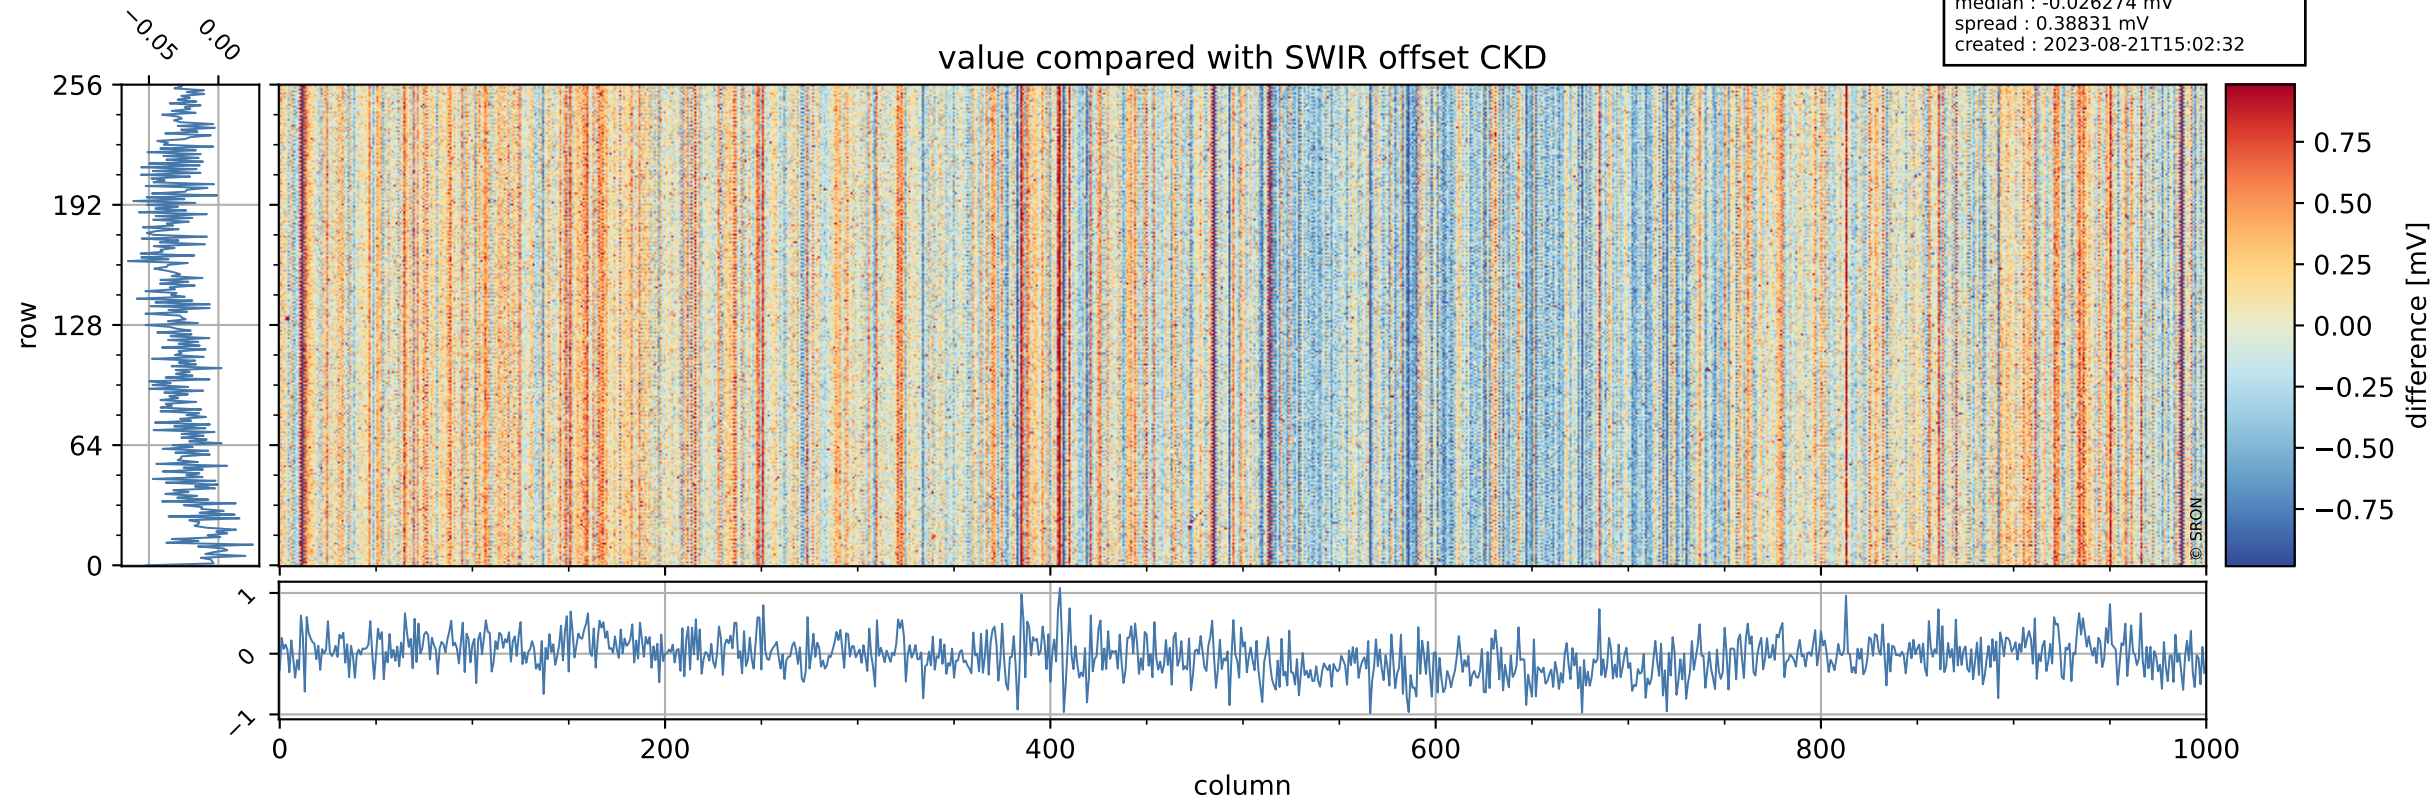

Tropomi SWIR offset (official)

orbits : 20 in [19792, 19837]
coverage : 2021-08-08 / 2021-08-11
median : 0.52599 V
spread : 0.035908 V
created : 2023-08-21T15:02:31

value detector map

Tropomi SWIR offset (official)

orbits : 20 in [19792, 19837]
coverage : 2021-08-08 / 2021-08-11
median : 30.228 μV
spread : 15.142 μV
created : 2023-08-21T15:02:31

Tropomi SWIR offset (official)

orbits : 20 in [19792, 19837]
coverage : 2021-08-08 / 2021-08-11
median : -0.026274 mV
spread : 0.38831 mV
created : 2023-08-21T15:02:32

value compared with SWIR offset CKD

Tropomi SWIR offset (official) ground-tracks of Sentinel-5P

orbits : 20 in [19792, 19837]
coverage : 2021-08-08 / 2021-08-11
created : 2023-08-21T15:02:32

Tropomi SWIR offset (official)

orbits : [2827, 19837]
coverage : 2018-04-30 / 2021-08-11
created : 2023-08-21T15:02:33

trend of detector median & temperatures