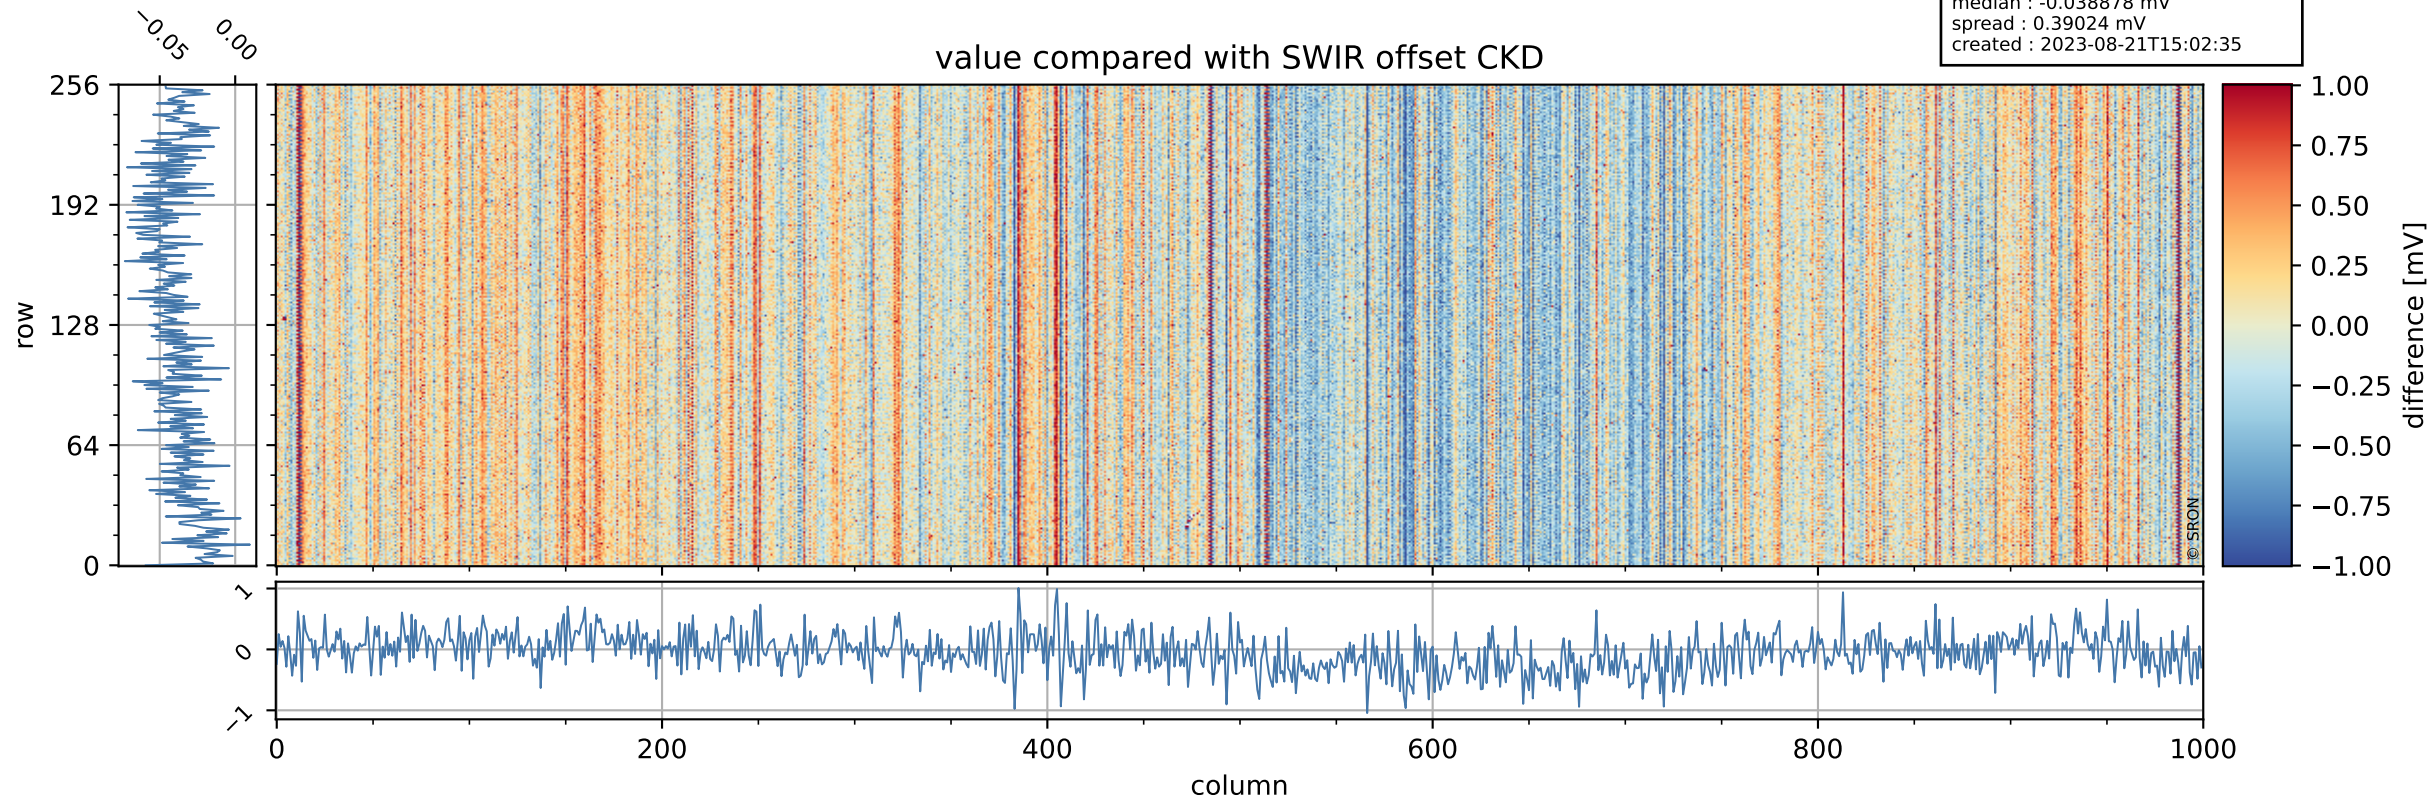

Tropomi SWIR offset (official)

orbits : 19 in [19807, 19852]
coverage : 2021-08-09 / 2021-08-12
median : 0.52598 V
spread : 0.035908 V
created : 2023-08-21T15:02:34

value detector map

Tropomi SWIR offset (official)

orbits : 19 in [19807, 19852]
coverage : 2021-08-09 / 2021-08-12
median : 30.995 μV
spread : 15.434 μV
created : 2023-08-21T15:02:35

Tropomi SWIR offset (official)

orbits : 19 in [19807, 19852]
coverage : 2021-08-09 / 2021-08-12
median : -0.038878 mV
spread : 0.39024 mV
created : 2023-08-21T15:02:35

value compared with SWIR offset CKD

Tropomi SWIR offset (official) ground-tracks of Sentinel-5P

orbits : 19 in [19807, 19852]
coverage : 2021-08-09 / 2021-08-12
created : 2023-08-21T15:02:35

Tropomi SWIR offset (official)

orbits : [2827, 19852]
coverage : 2018-04-30 / 2021-08-12
created : 2023-08-21T15:02:36

trend of detector median & temperatures