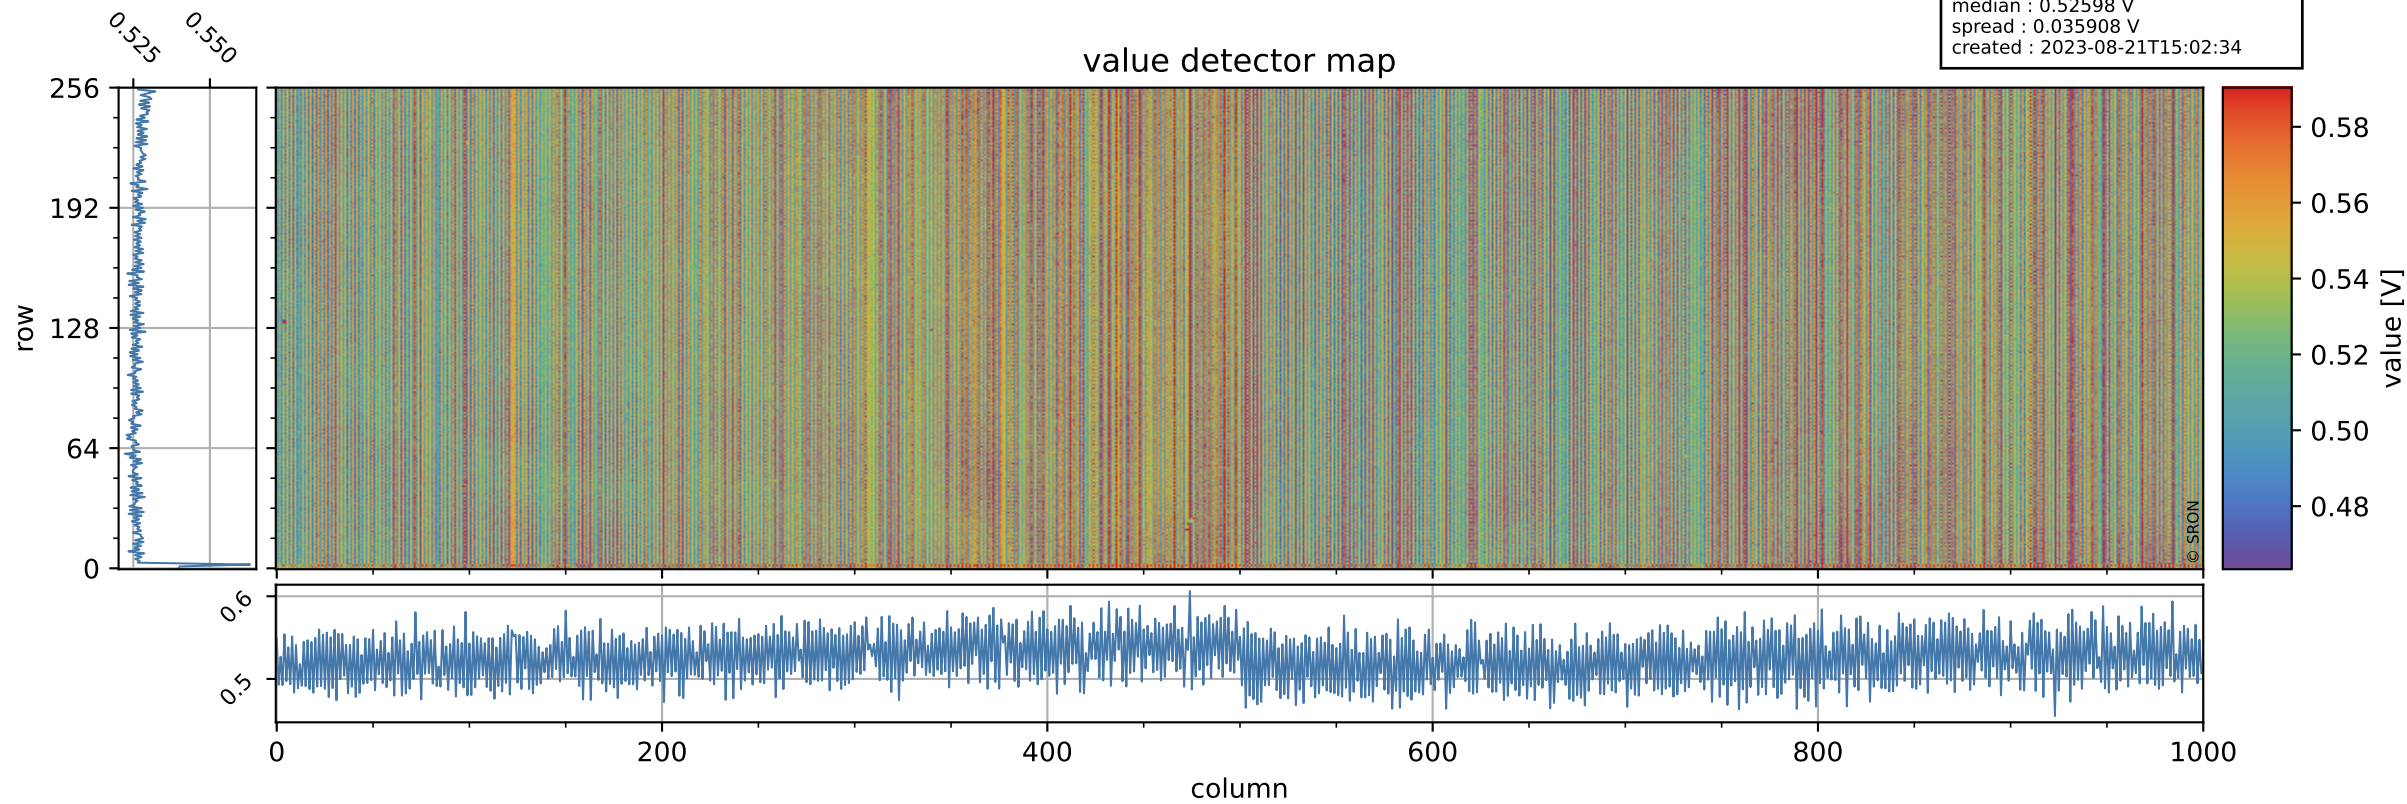

Tropomi SWIR offset (official)

orbits : 19 in [19807, 19852]
coverage : 2021-08-09 / 2021-08-12
median : 0.52598 V
spread : 0.035908 V
created : 2023-08-21T15:02:34

value detector map

Tropomi SWIR offset (official)

orbits : 19 in [19807, 19852]
coverage : 2021-08-09 / 2021-08-12
median : 30.995 μV
spread : 15.434 μV
created : 2023-08-21T15:02:35

Tropomi SWIR offset (official)

orbits : 19 in [19807, 19852]
coverage : 2021-08-09 / 2021-08-12
median : -0.038878 mV
spread : 0.39024 mV
created : 2023-08-21T15:02:35

value compared with SWIR offset CKD

Tropomi SWIR offset (official) ground-tracks of Sentinel-5P

orbits : 19 in [19807, 19852]
coverage : 2021-08-09 / 2021-08-12
created : 2023-08-21T15:02:35

Tropomi SWIR offset (official)

orbits : [2827, 19852]
coverage : 2018-04-30 / 2021-08-12
created : 2023-08-21T15:02:36

trend of detector median & temperatures