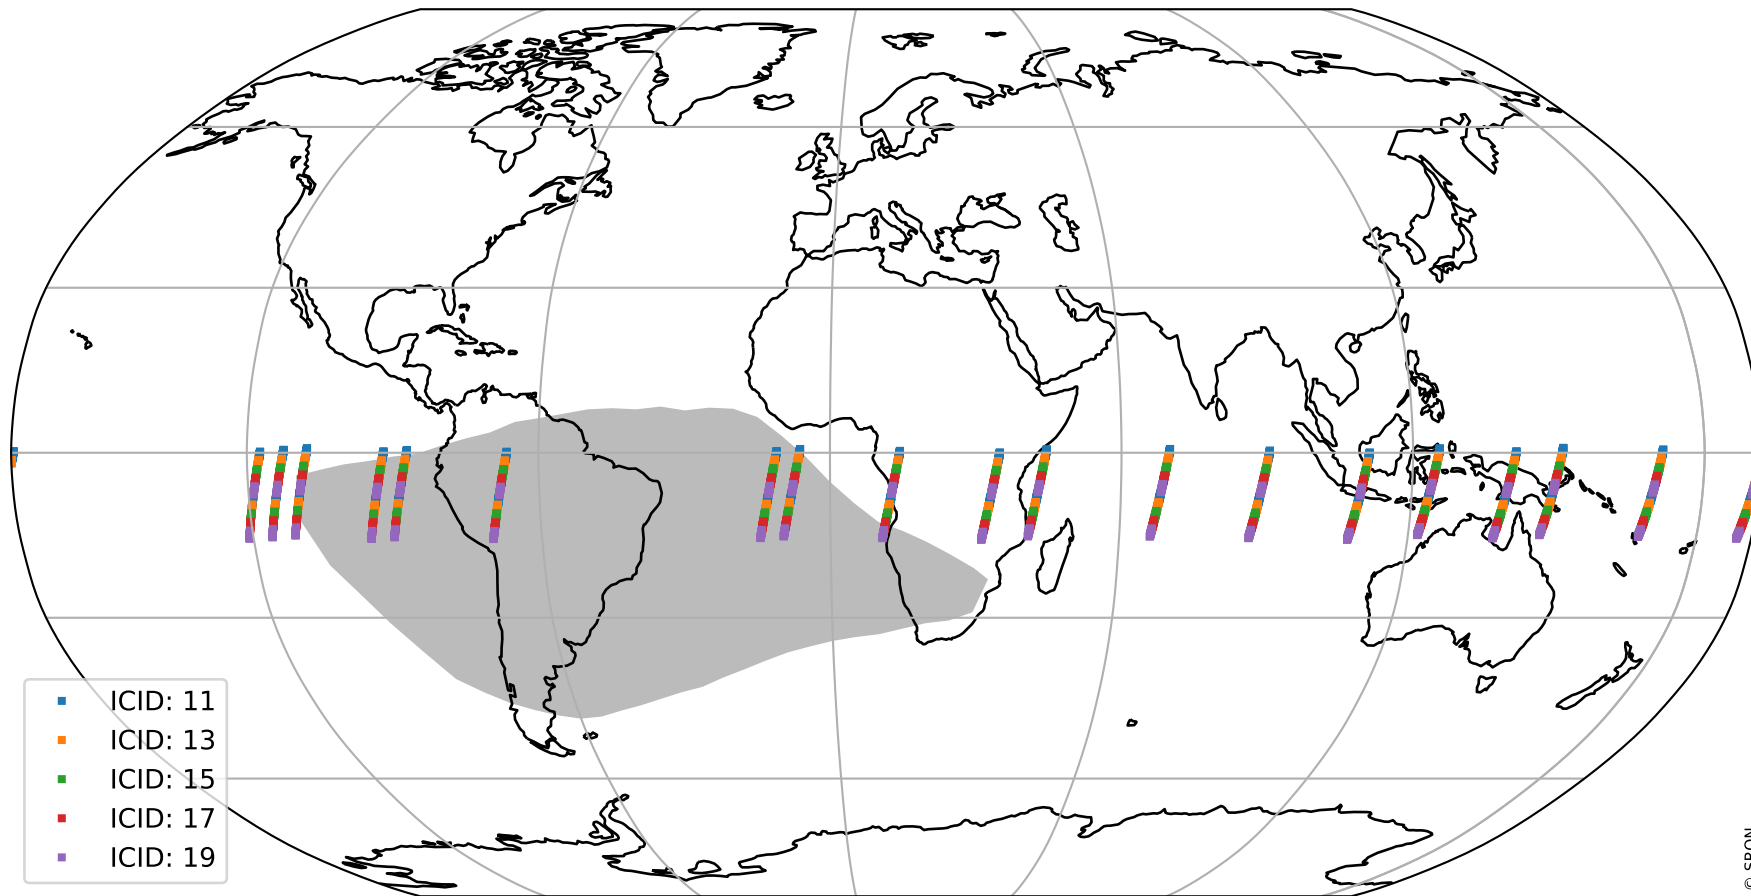

Tropomi SWIR offset (official)

orbits : 19 in [19807, 19852]
coverage : 2021-08-09 / 2021-08-12
median : 0.52598 V
spread : 0.035908 V
created : 2023-08-21T15:02:34

value detector map

Tropomi SWIR offset (official)

orbits : 19 in [19807, 19852]
coverage : 2021-08-09 / 2021-08-12
median : 30.995 μV
spread : 15.434 μV
created : 2023-08-21T15:02:35

Tropomi SWIR offset (official)

orbits : 19 in [19807, 19852]
coverage : 2021-08-09 / 2021-08-12
median : -0.038878 mV
spread : 0.39024 mV
created : 2023-08-21T15:02:35

value compared with SWIR offset CKD

Tropomi SWIR offset (official) ground-tracks of Sentinel-5P

orbits : 19 in [19807, 19852]
coverage : 2021-08-09 / 2021-08-12
created : 2023-08-21T15:02:35

Tropomi SWIR offset (official)

orbits : [2827, 19852]
coverage : 2018-04-30 / 2021-08-12
created : 2023-08-21T15:02:36

trend of detector median & temperatures