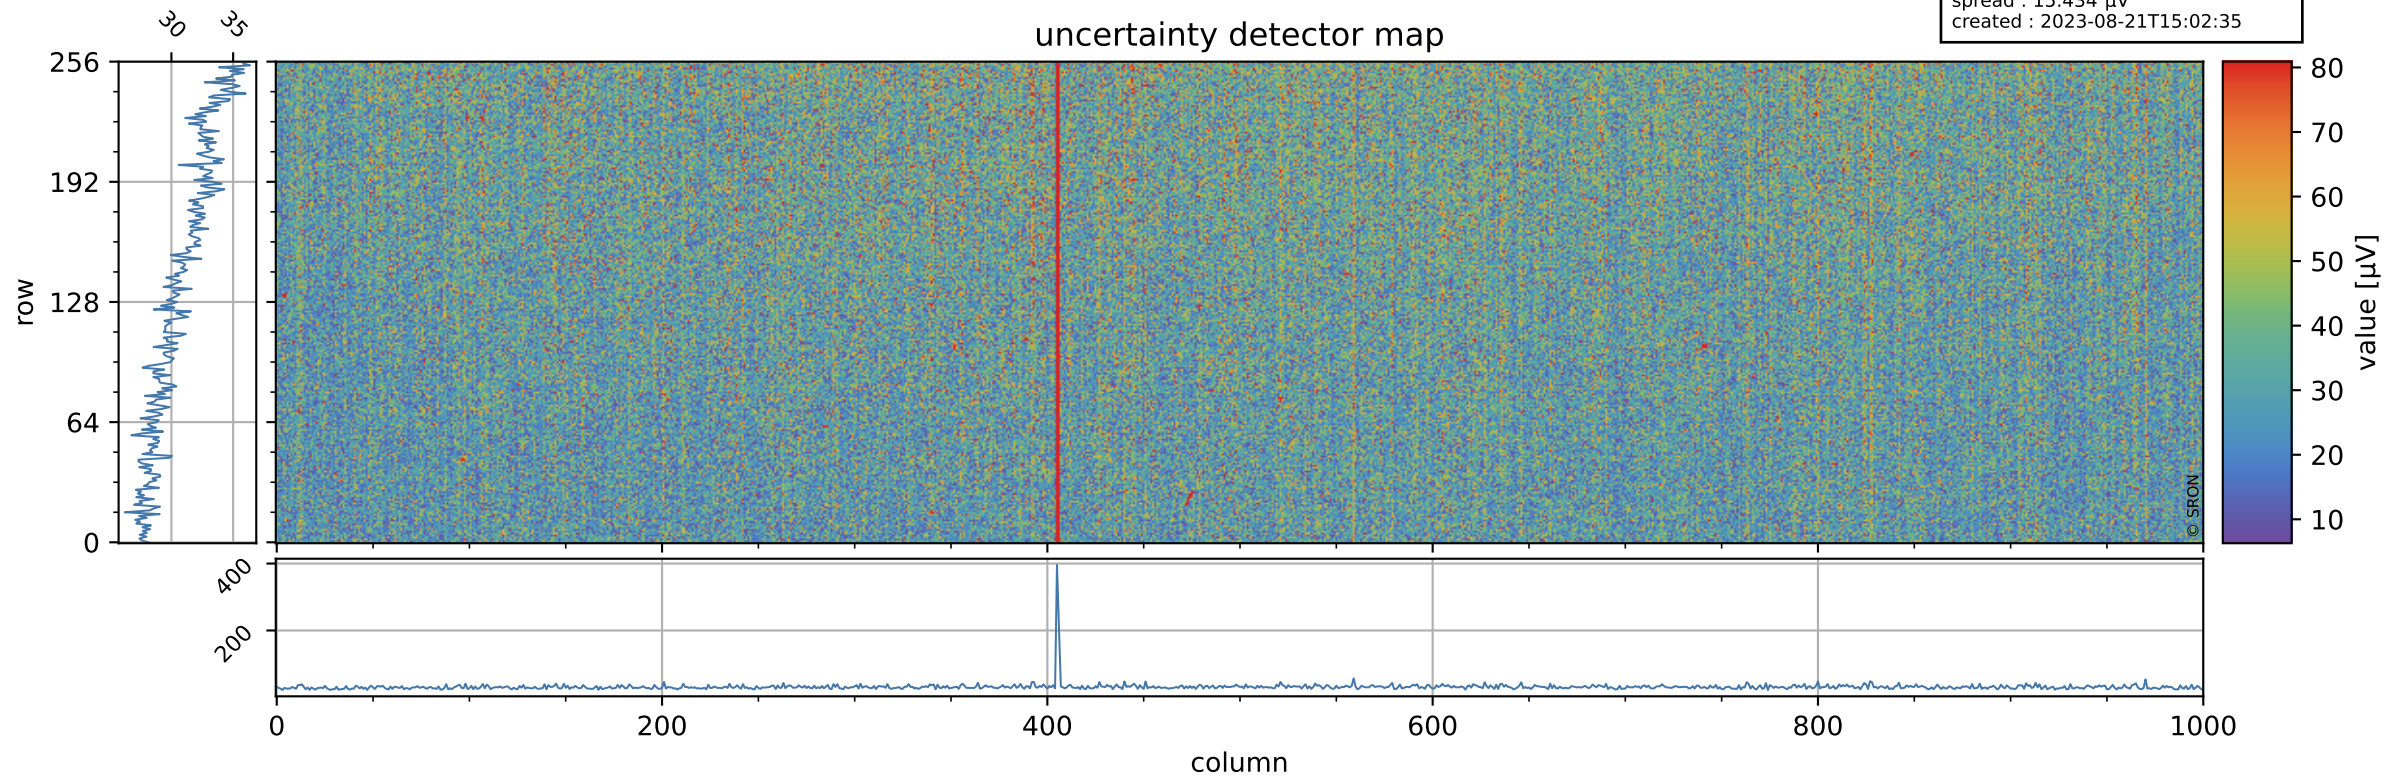

Tropomi SWIR offset (official)

orbits : 19 in [19807, 19852]
coverage : 2021-08-09 / 2021-08-12
median : 0.52598 V
spread : 0.035908 V
created : 2023-08-21T15:02:34

value detector map

Tropomi SWIR offset (official)

orbits : 19 in [19807, 19852]
coverage : 2021-08-09 / 2021-08-12
median : 30.995 μV
spread : 15.434 μV
created : 2023-08-21T15:02:35

Tropomi SWIR offset (official)

orbits : 19 in [19807, 19852]
coverage : 2021-08-09 / 2021-08-12
median : -0.038878 mV
spread : 0.39024 mV
created : 2023-08-21T15:02:35

value compared with SWIR offset CKD

Tropomi SWIR offset (official) ground-tracks of Sentinel-5P

orbits : 19 in [19807, 19852]
coverage : 2021-08-09 / 2021-08-12
created : 2023-08-21T15:02:35

Tropomi SWIR offset (official)

orbits : [2827, 19852]
coverage : 2018-04-30 / 2021-08-12
created : 2023-08-21T15:02:36

trend of detector median & temperatures