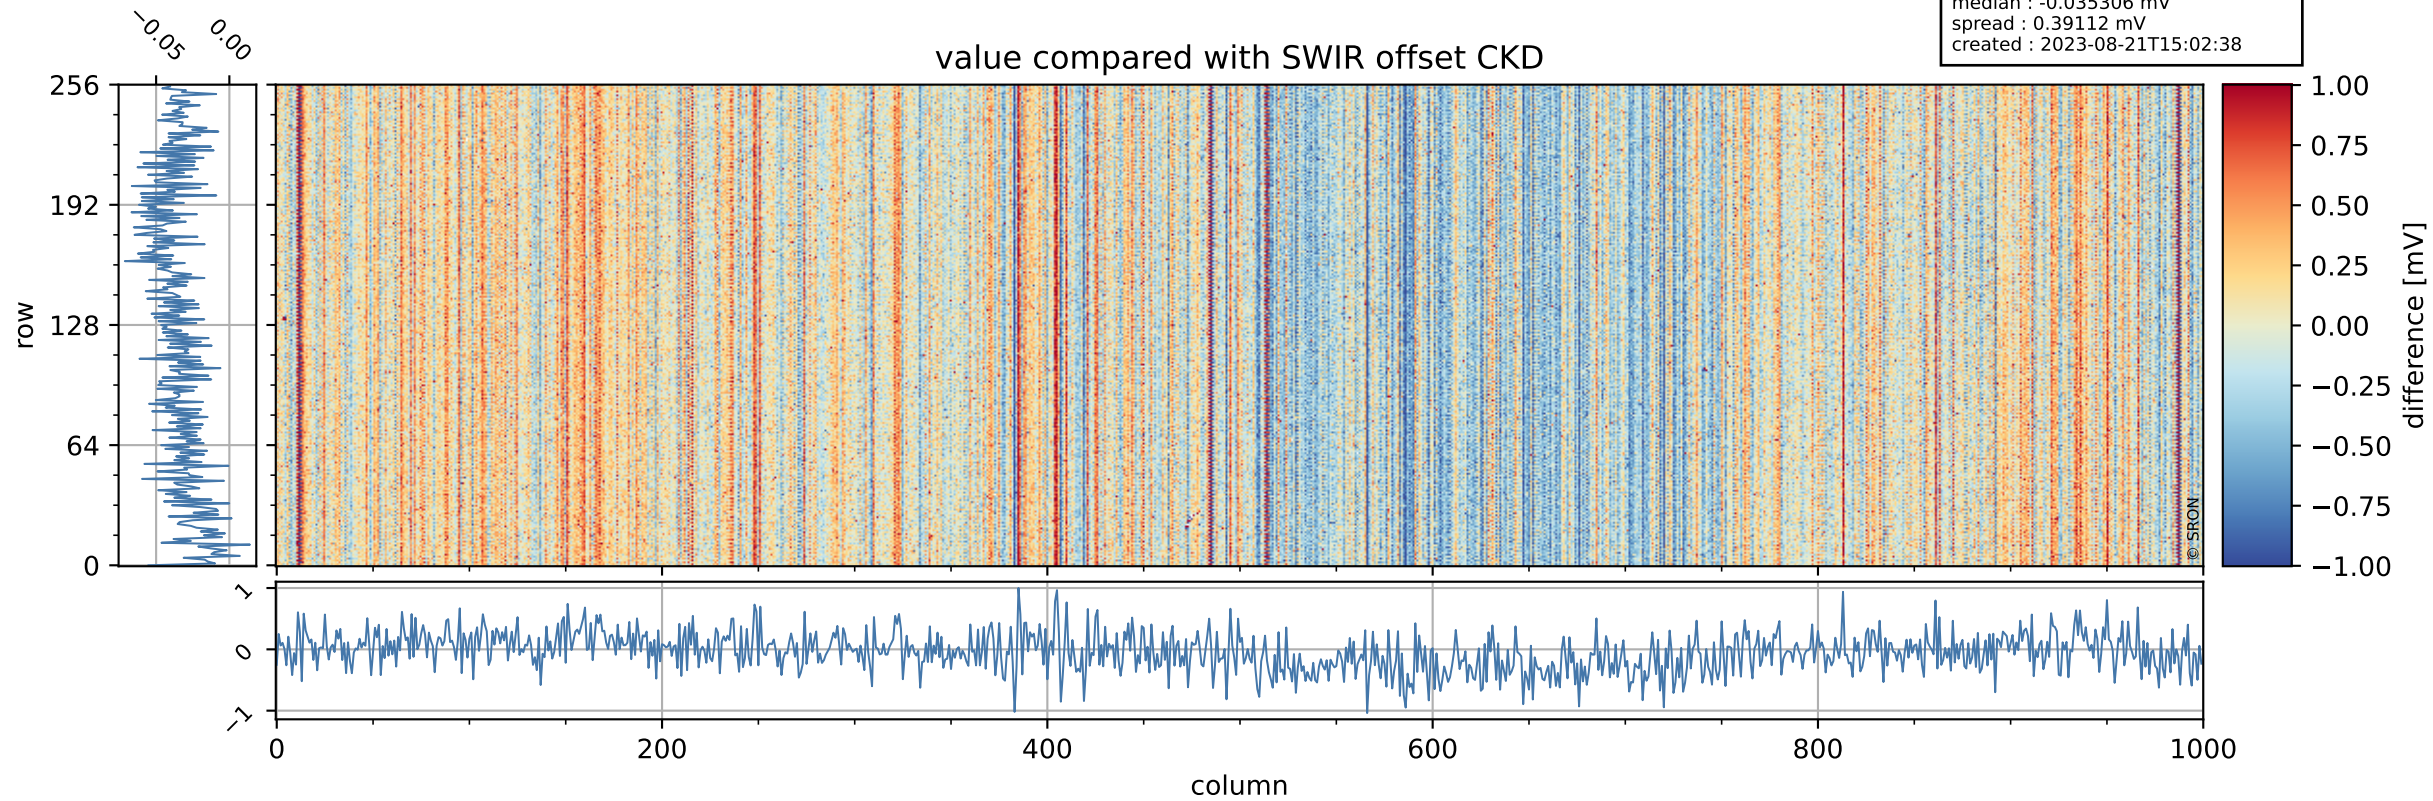

## value detector map

# Tropomi SWIR offset (official)

orbits : 20 in [19822, 19867]  
coverage : 2021-08-10 / 2021-08-13  
median : 29.859  $\mu\text{V}$   
spread : 14.946  $\mu\text{V}$   
created : 2023-08-21T15:02:38

# Tropomi SWIR offset (official)

orbits : 20 in [19822, 19867]  
coverage : 2021-08-10 / 2021-08-13  
median : -0.035306 mV  
spread : 0.39112 mV  
created : 2023-08-21T15:02:38

value compared with SWIR offset CKD

# Tropomi SWIR offset (official) ground-tracks of Sentinel-5P

orbits : 20 in [19822, 19867]  
coverage : 2021-08-10 / 2021-08-13  
created : 2023-08-21T15:02:38