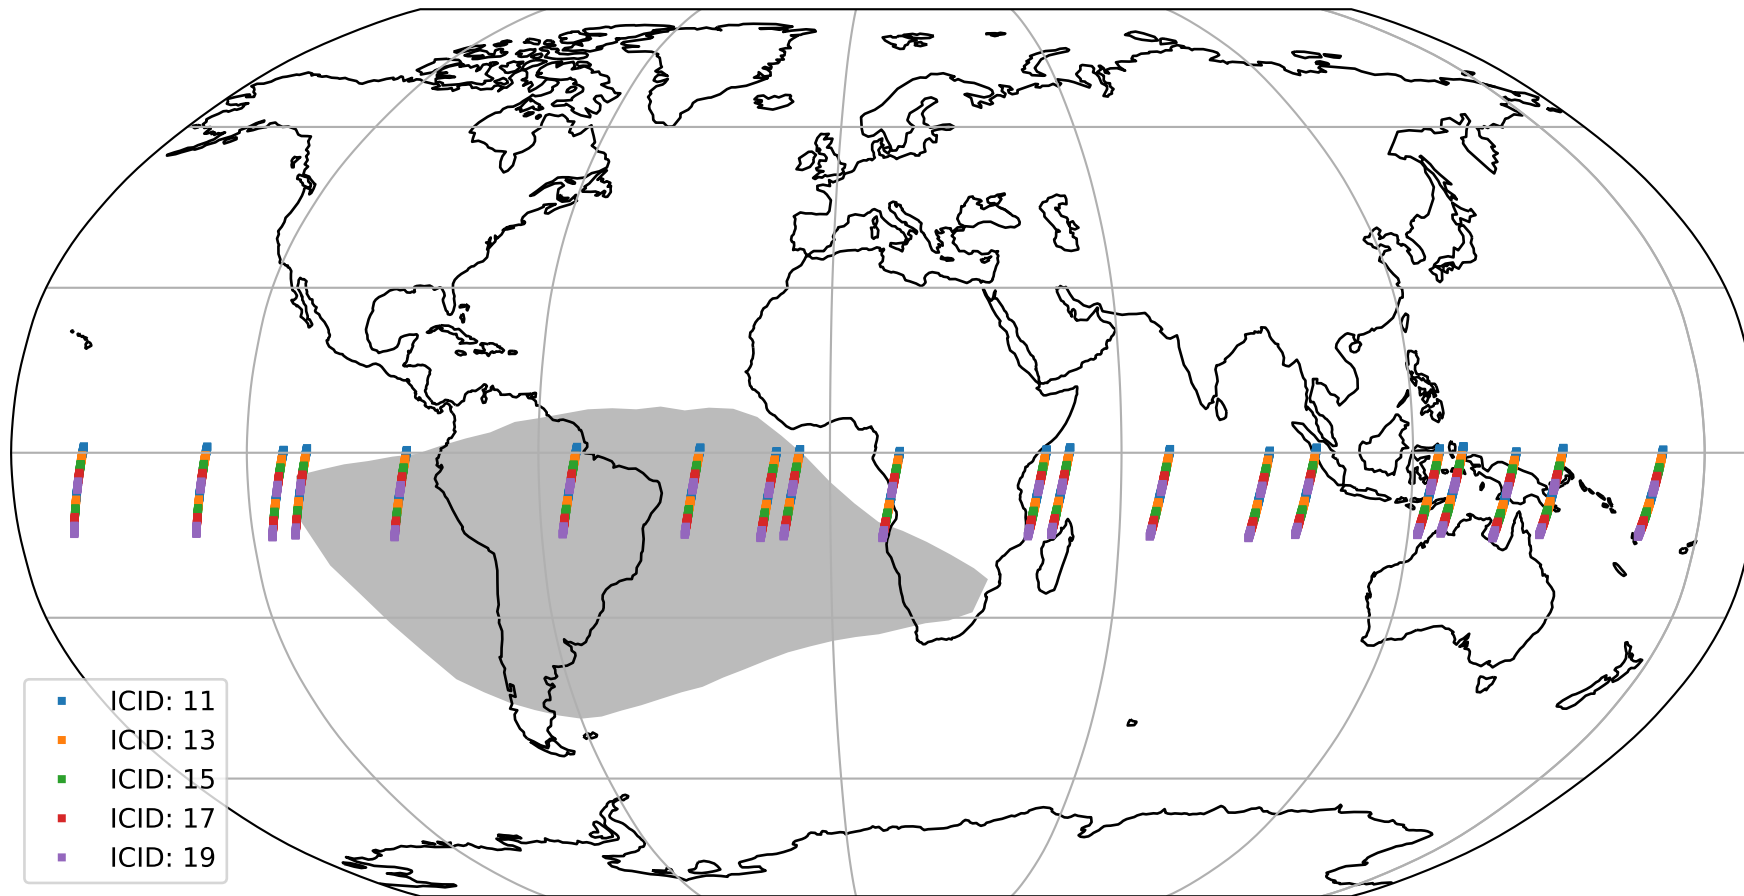

# Tropomi SWIR offset (official)

orbits : 20 in [19822, 19867]  
coverage : 2021-08-10 / 2021-08-13  
median : 29.859  $\mu\text{V}$   
spread : 14.946  $\mu\text{V}$   
created : 2023-08-21T15:02:38

# Tropomi SWIR offset (official)

orbits : 20 in [19822, 19867]  
coverage : 2021-08-10 / 2021-08-13  
median : -0.035306 mV  
spread : 0.39112 mV  
created : 2023-08-21T15:02:38

value compared with SWIR offset CKD

# Tropomi SWIR offset (official) ground-tracks of Sentinel-5P

orbits : 20 in [19822, 19867]  
coverage : 2021-08-10 / 2021-08-13  
created : 2023-08-21T15:02:38

# Tropomi SWIR offset (official)

orbits : [2827, 19867]  
coverage : 2018-04-30 / 2021-08-13  
created : 2023-08-21T15:02:39