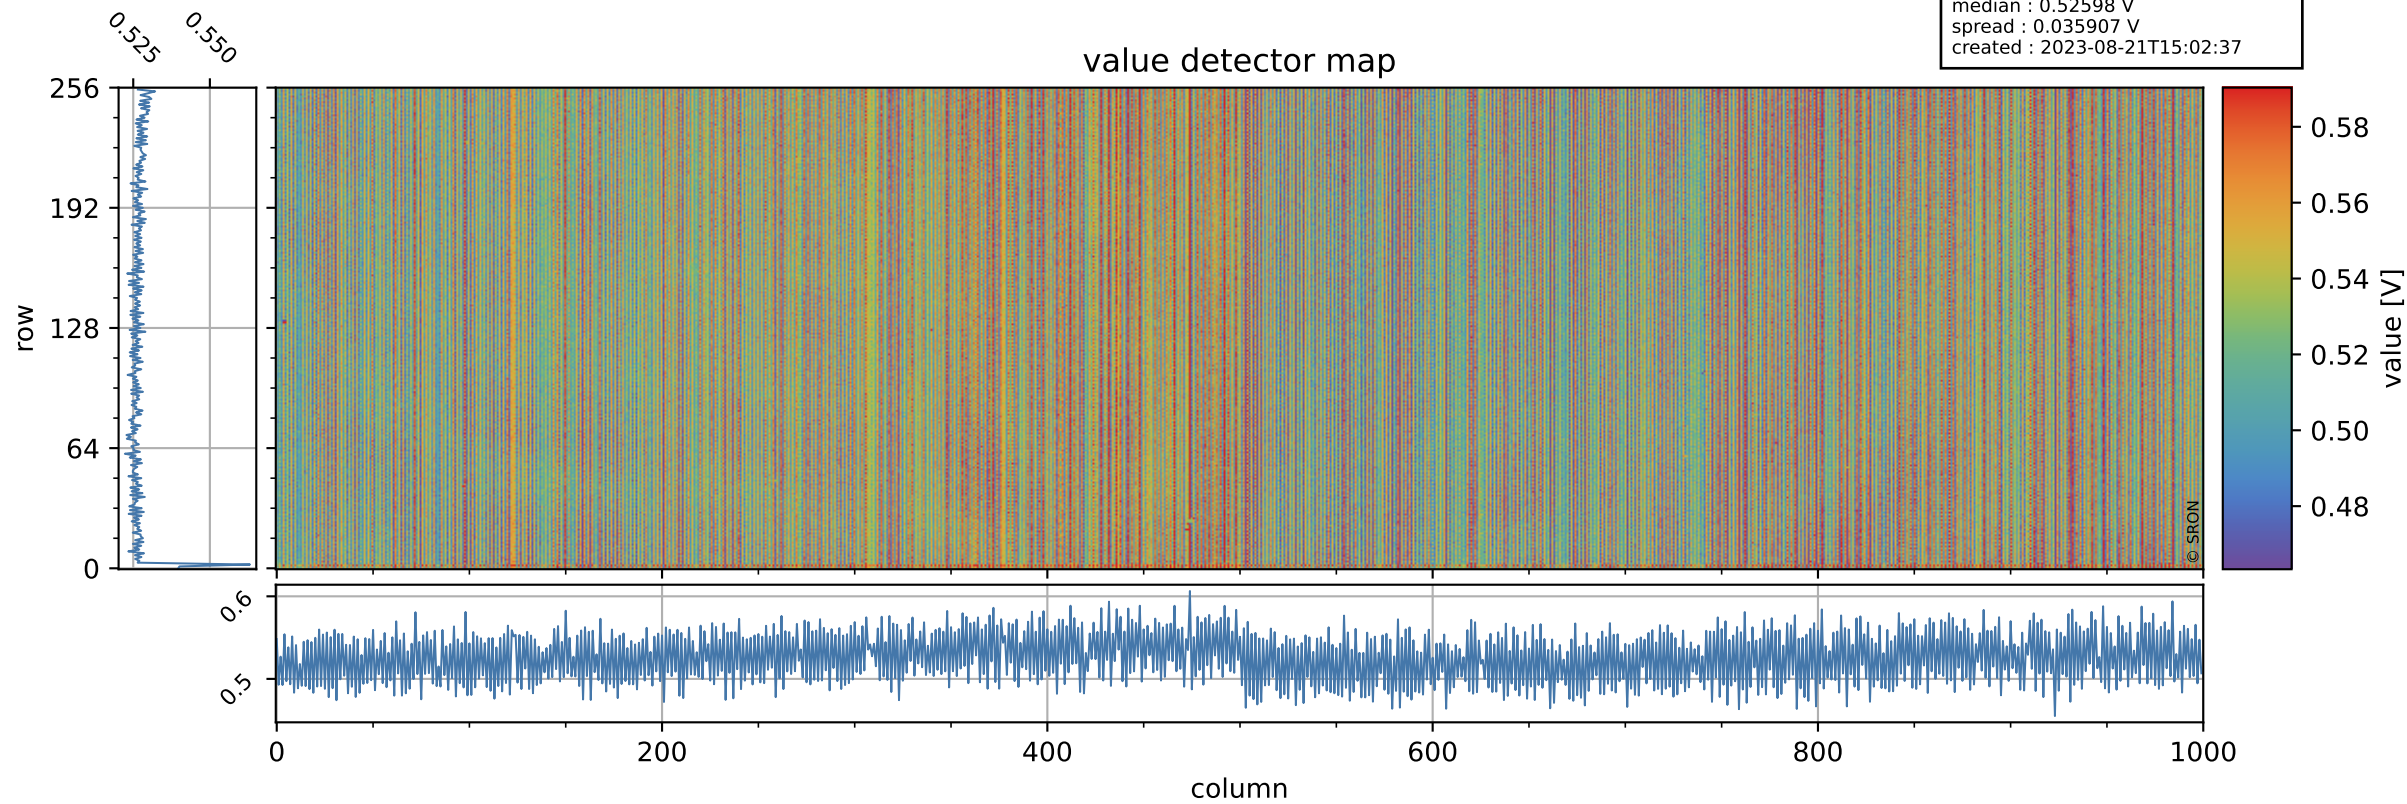

# Tropomi SWIR offset (official)

orbits : 20 in [19822, 19867]  
coverage : 2021-08-10 / 2021-08-13  
median : 0.52598 V  
spread : 0.035907 V  
created : 2023-08-21T15:02:37

## value detector map

# Tropomi SWIR offset (official)

orbits : 20 in [19822, 19867]  
coverage : 2021-08-10 / 2021-08-13  
median : 29.859  $\mu\text{V}$   
spread : 14.946  $\mu\text{V}$   
created : 2023-08-21T15:02:38

# Tropomi SWIR offset (official) ground-tracks of Sentinel-5P

orbits : 20 in [19822, 19867]  
coverage : 2021-08-10 / 2021-08-13  
created : 2023-08-21T15:02:38