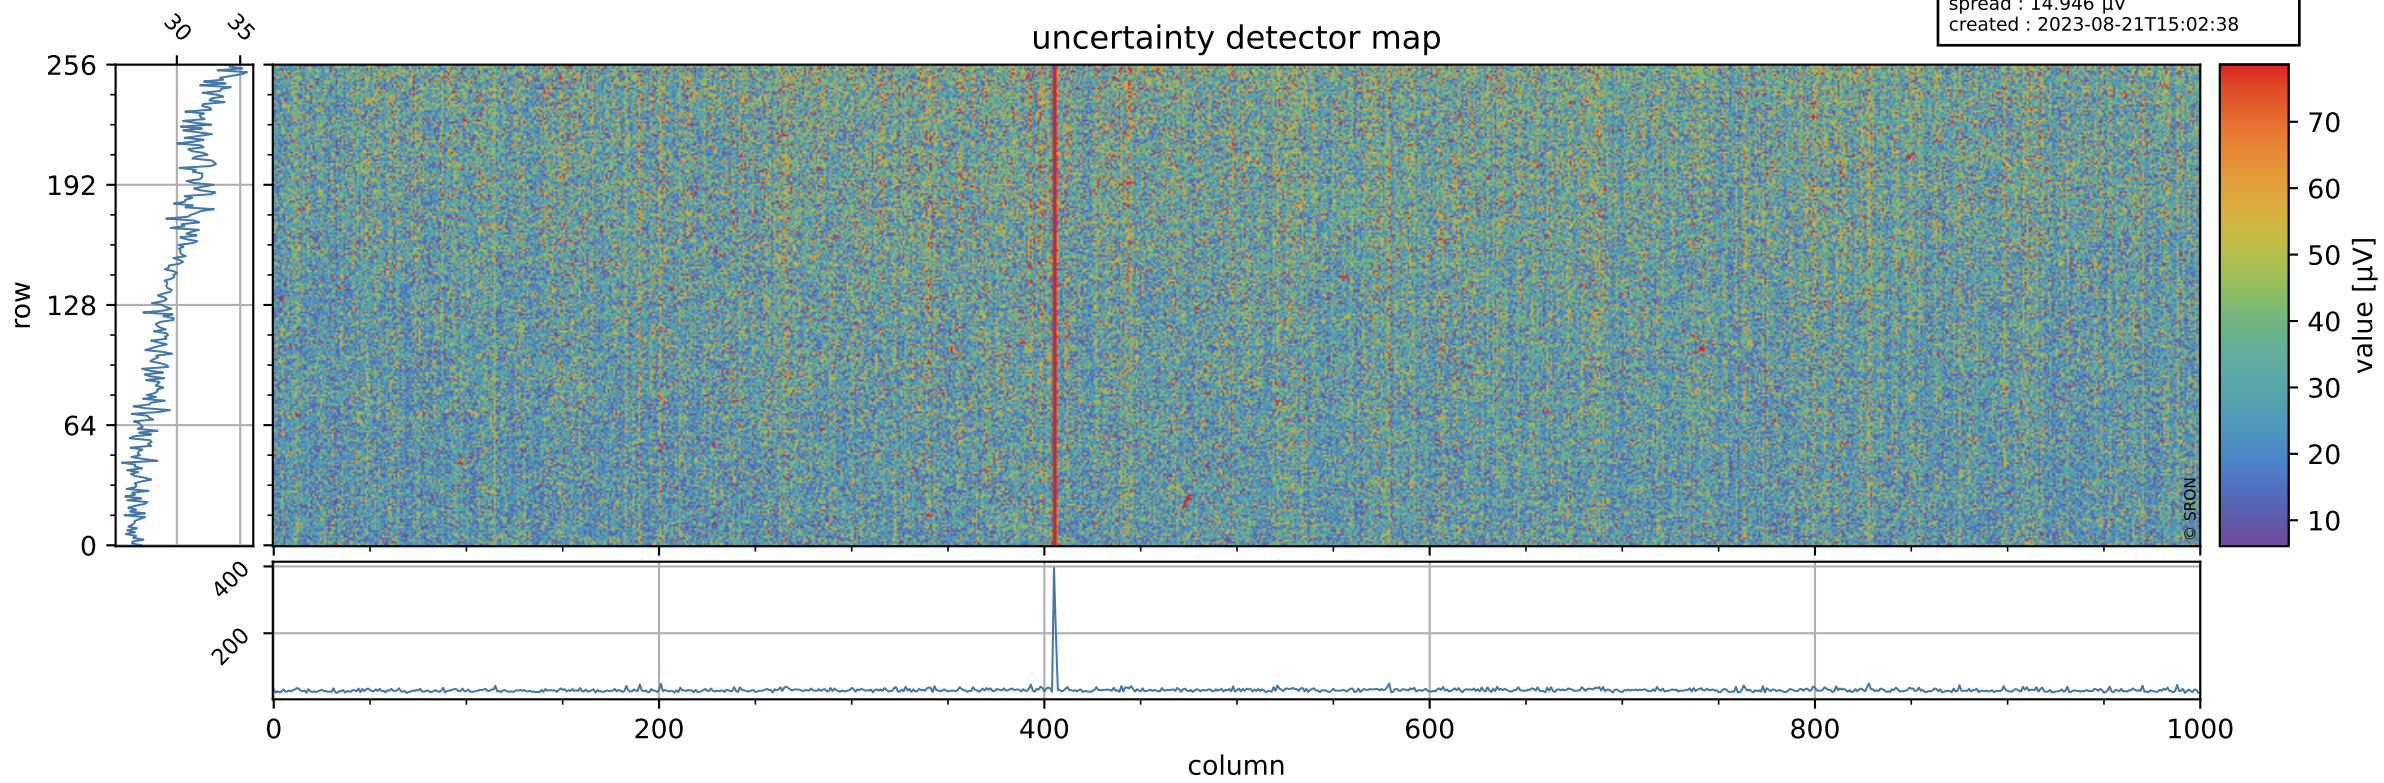

# Tropomi SWIR offset (official)

orbits : 20 in [19822, 19867]  
coverage : 2021-08-10 / 2021-08-13  
median : 0.52598 V  
spread : 0.035907 V  
created : 2023-08-21T15:02:37

## value detector map

# Tropomi SWIR offset (official)

orbits : 20 in [19822, 19867]  
coverage : 2021-08-10 / 2021-08-13  
median : 29.859  $\mu\text{V}$   
spread : 14.946  $\mu\text{V}$   
created : 2023-08-21T15:02:38

# Tropomi SWIR offset (official) ground-tracks of Sentinel-5P

orbits : 20 in [19822, 19867]  
coverage : 2021-08-10 / 2021-08-13  
created : 2023-08-21T15:02:38