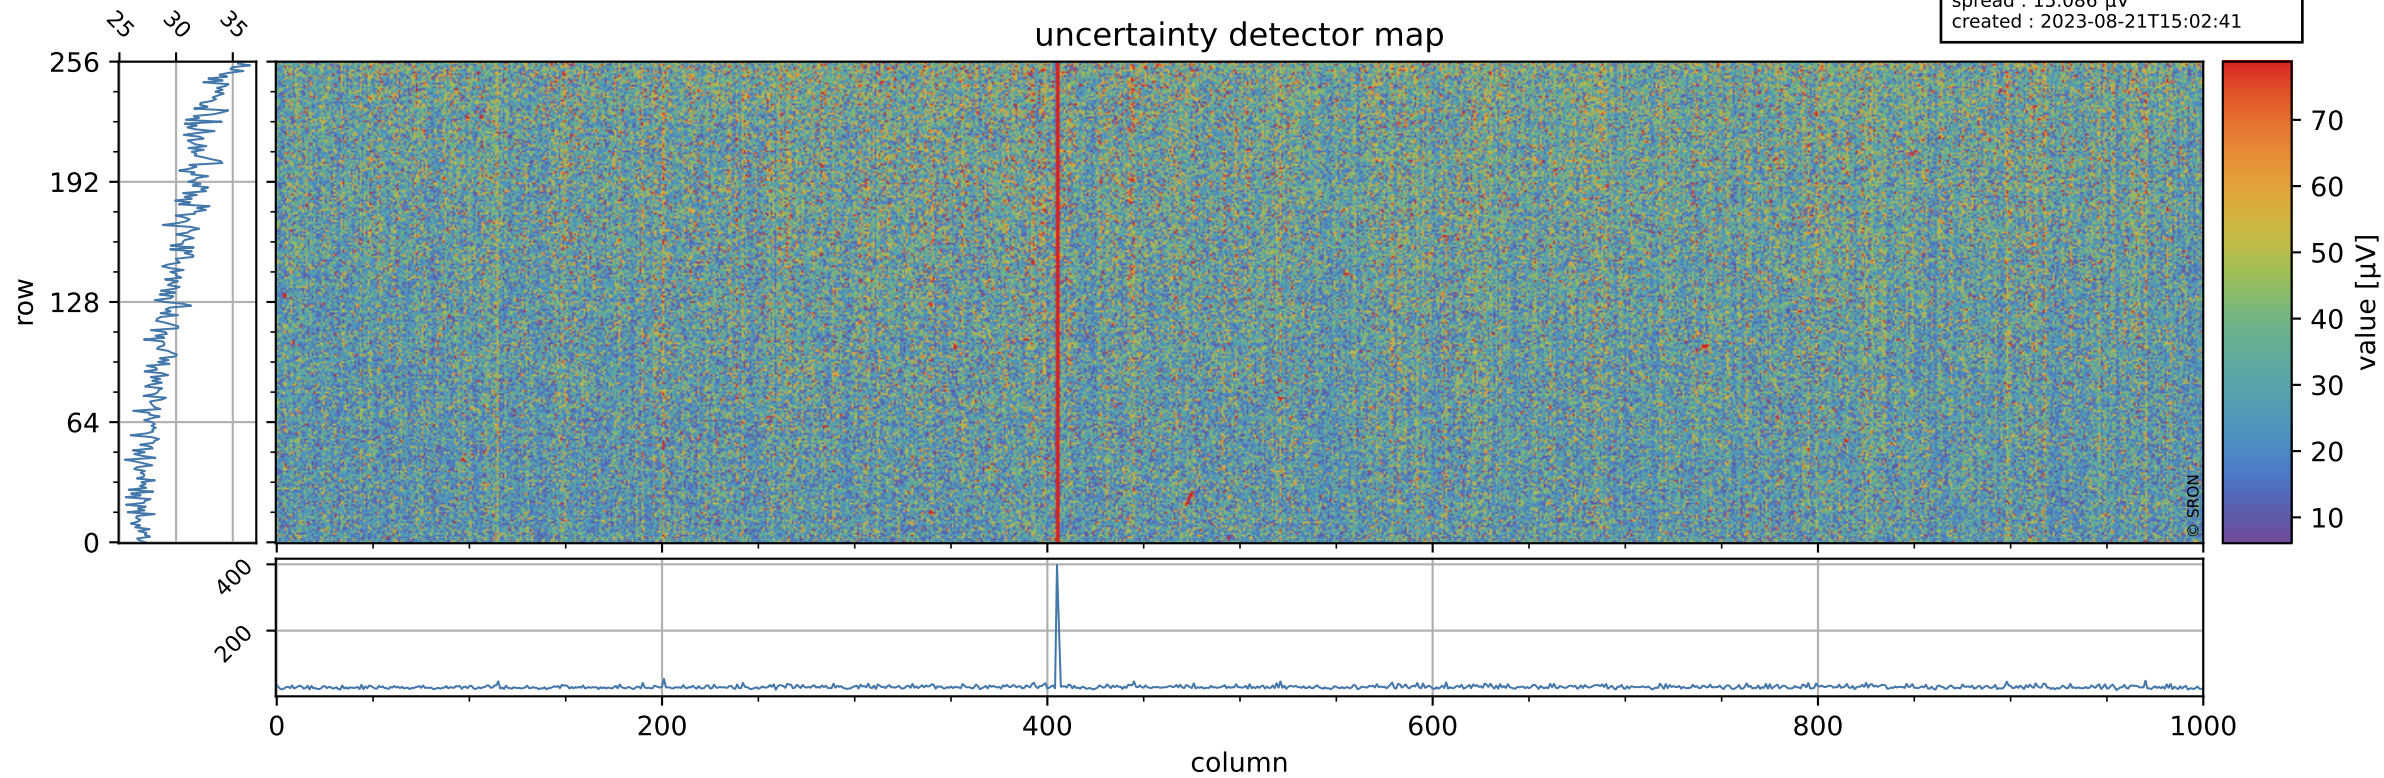

Tropomi SWIR offset (official)

orbits : 19 in [19837, 19882]
coverage : 2021-08-11 / 2021-08-14
median : 0.52599 V
spread : 0.035907 V
created : 2023-08-21T15:02:40

value detector map

Tropomi SWIR offset (official)

orbits : 19 in [19837, 19882]
coverage : 2021-08-11 / 2021-08-14
median : 30.116 μV
spread : 15.086 μV
created : 2023-08-21T15:02:41

Tropomi SWIR offset (official)

orbits : 19 in [19837, 19882]
coverage : 2021-08-11 / 2021-08-14
median : -0.027601 mV
spread : 0.39174 mV
created : 2023-08-21T15:02:41

value compared with SWIR offset CKD

Tropomi SWIR offset (official) ground-tracks of Sentinel-5P

orbits : 19 in [19837, 19882]
coverage : 2021-08-11 / 2021-08-14
created : 2023-08-21T15:02:42

Tropomi SWIR offset (official)

orbits : [2827, 19882]
coverage : 2018-04-30 / 2021-08-14
created : 2023-08-21T15:02:42

trend of detector median & temperatures