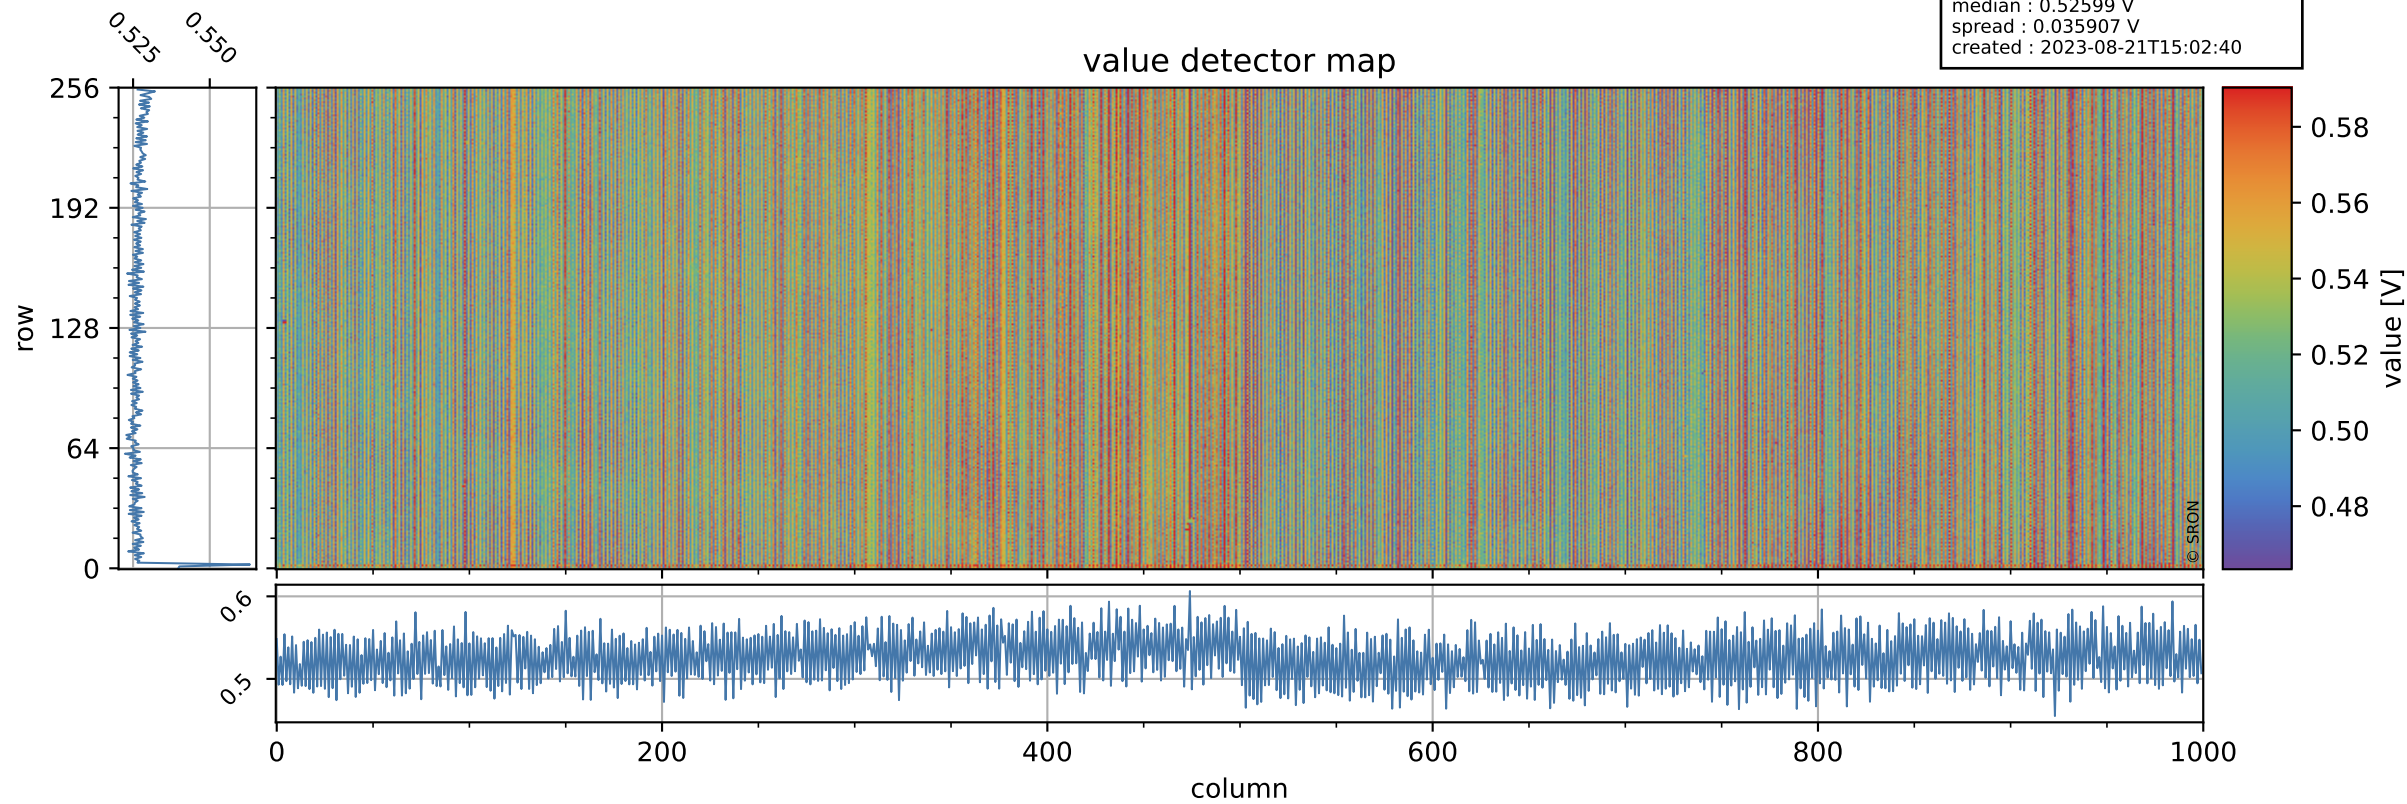

Tropomi SWIR offset (official)

orbits : 19 in [19837, 19882]
coverage : 2021-08-11 / 2021-08-14
median : 0.52599 V
spread : 0.035907 V
created : 2023-08-21T15:02:40

value detector map

Tropomi SWIR offset (official)

orbits : 19 in [19837, 19882]
coverage : 2021-08-11 / 2021-08-14
median : 30.116 μV
spread : 15.086 μV
created : 2023-08-21T15:02:41

Tropomi SWIR offset (official)

orbits : 19 in [19837, 19882]
coverage : 2021-08-11 / 2021-08-14
median : -0.027601 mV
spread : 0.39174 mV
created : 2023-08-21T15:02:41

value compared with SWIR offset CKD

Tropomi SWIR offset (official) ground-tracks of Sentinel-5P

orbits : 19 in [19837, 19882]
coverage : 2021-08-11 / 2021-08-14
created : 2023-08-21T15:02:42

Tropomi SWIR offset (official)

orbits : [2827, 19882]
coverage : 2018-04-30 / 2021-08-14
created : 2023-08-21T15:02:42

trend of detector median & temperatures