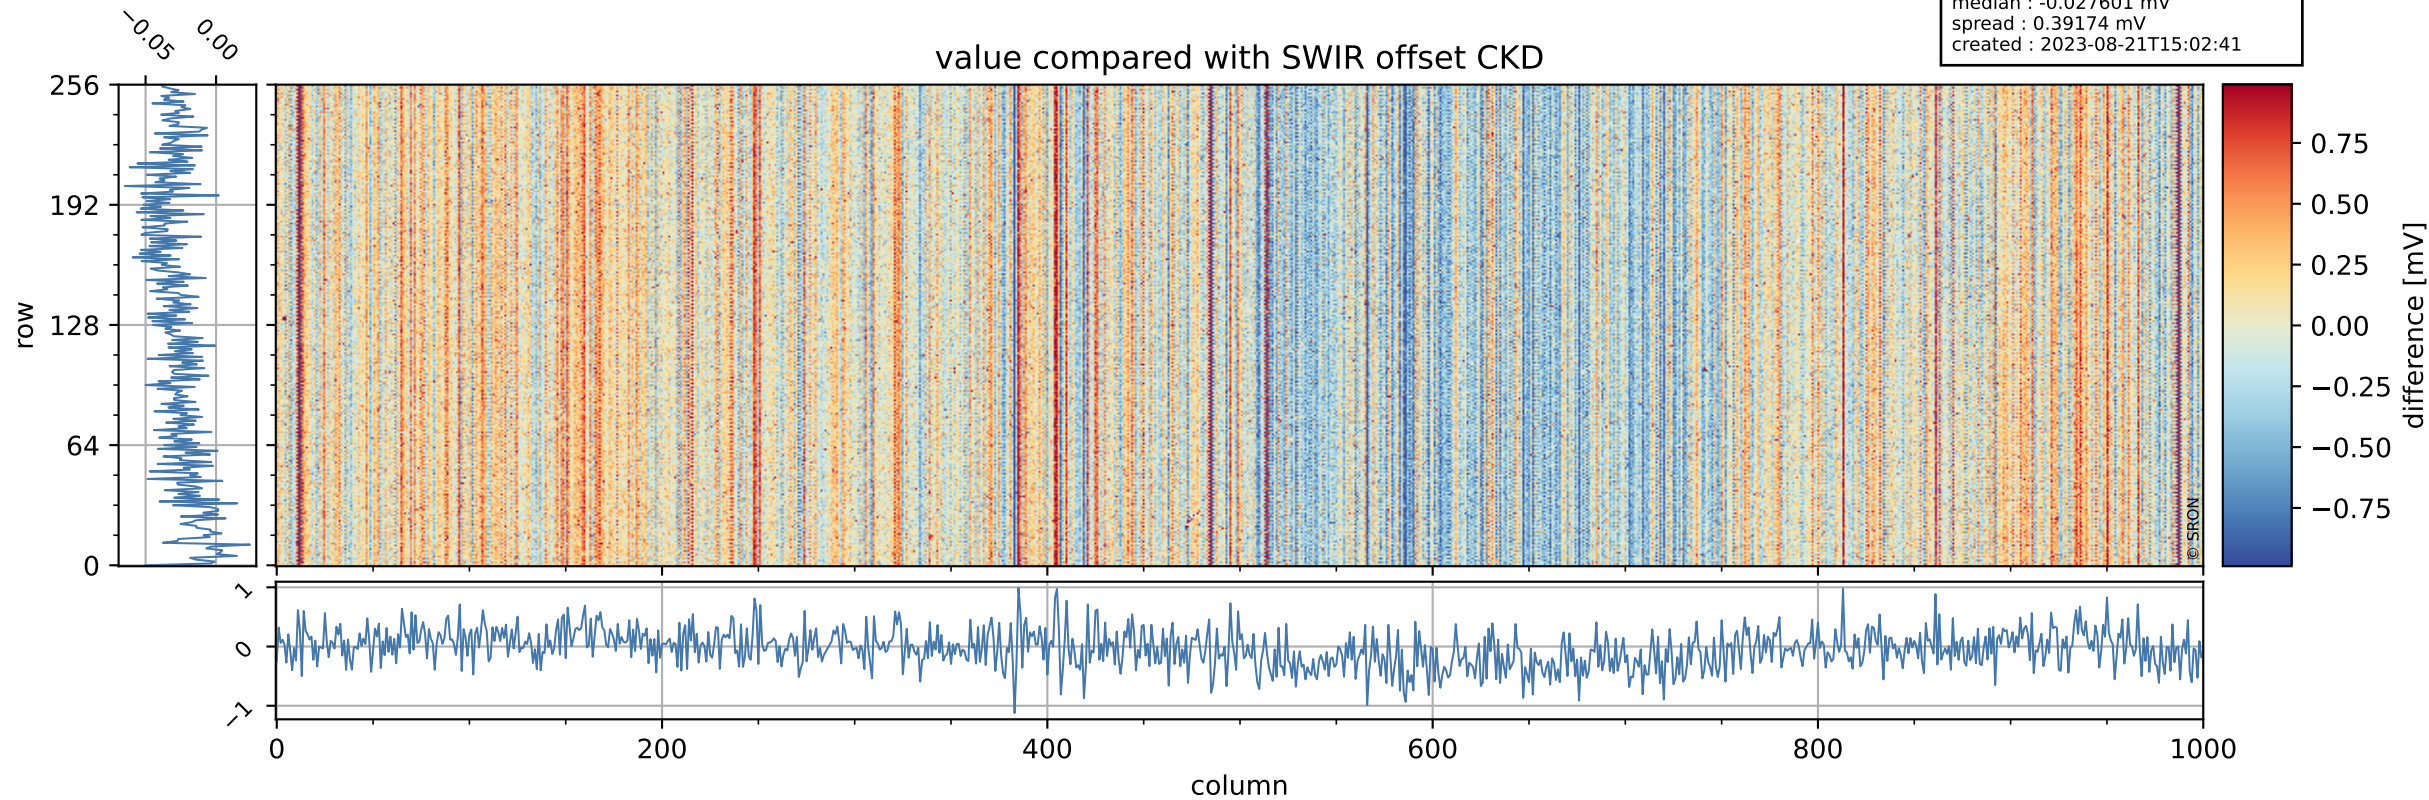

Tropomi SWIR offset (official)

orbits : 19 in [19837, 19882]
coverage : 2021-08-11 / 2021-08-14
median : 0.52599 V
spread : 0.035907 V
created : 2023-08-21T15:02:40

value detector map

Tropomi SWIR offset (official)

orbits : 19 in [19837, 19882]
coverage : 2021-08-11 / 2021-08-14
median : 30.116 μV
spread : 15.086 μV
created : 2023-08-21T15:02:41

Tropomi SWIR offset (official)

orbits : 19 in [19837, 19882]
coverage : 2021-08-11 / 2021-08-14
median : -0.027601 mV
spread : 0.39174 mV
created : 2023-08-21T15:02:41

value compared with SWIR offset CKD

Tropomi SWIR offset (official) ground-tracks of Sentinel-5P

orbits : 19 in [19837, 19882]
coverage : 2021-08-11 / 2021-08-14
created : 2023-08-21T15:02:42

Tropomi SWIR offset (official)

orbits : [2827, 19882]
coverage : 2018-04-30 / 2021-08-14
created : 2023-08-21T15:02:42

trend of detector median & temperatures