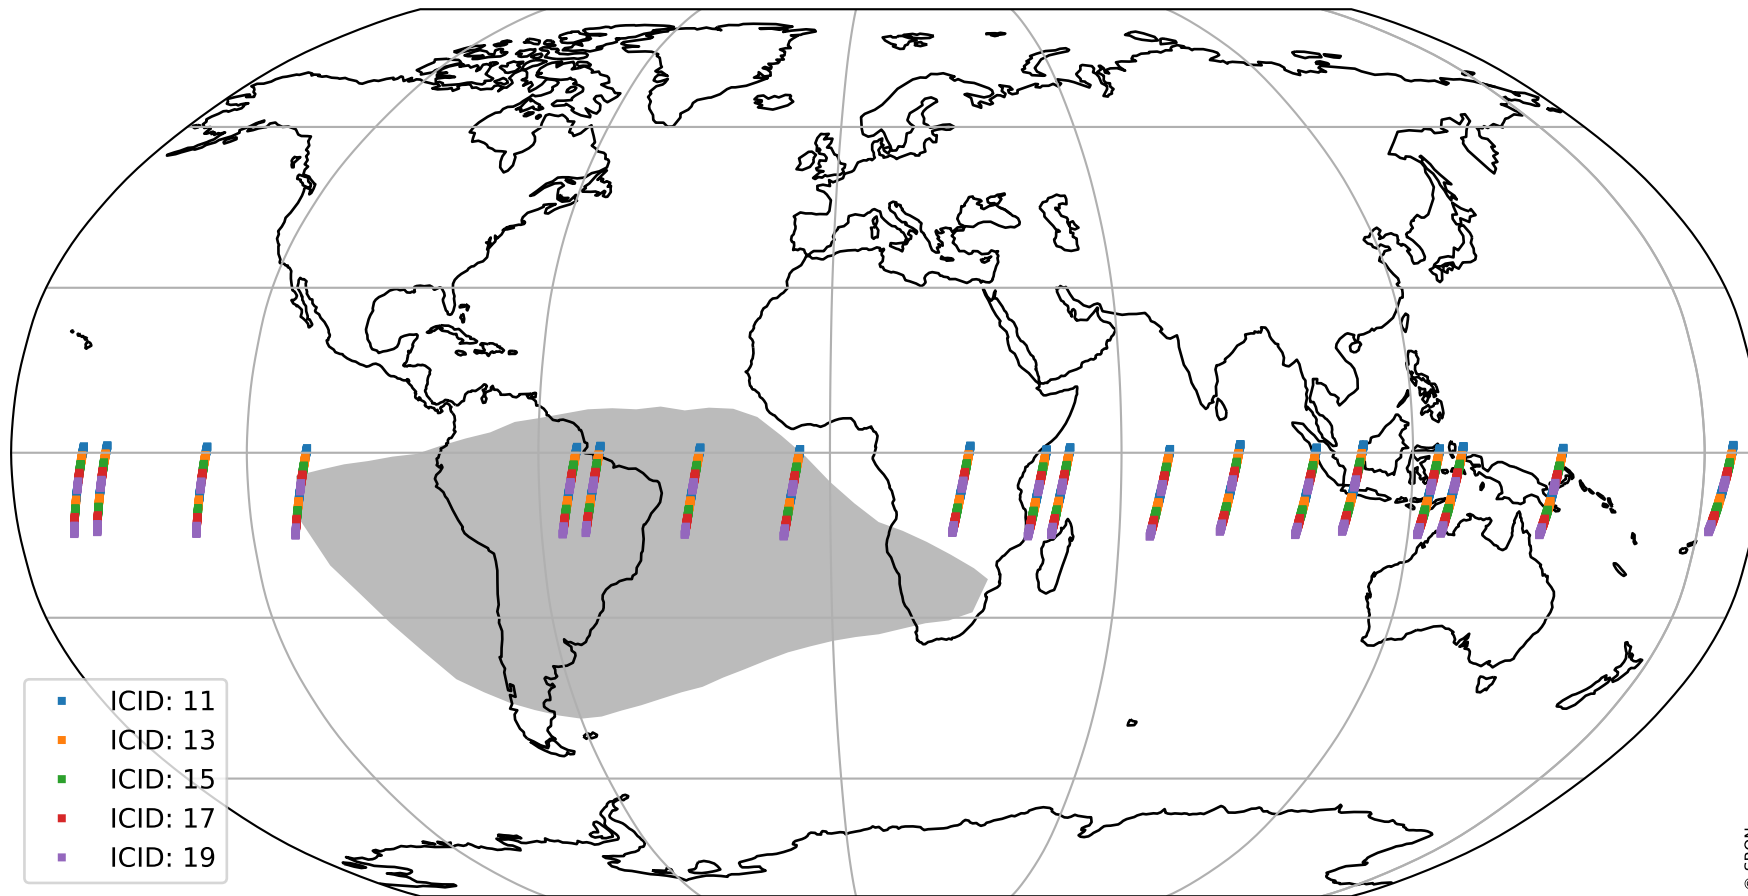

Tropomi SWIR offset (official)

orbits : 19 in [19837, 19882]
coverage : 2021-08-11 / 2021-08-14
median : 0.52599 V
spread : 0.035907 V
created : 2023-08-21T15:02:40

value detector map

Tropomi SWIR offset (official)

orbits : 19 in [19837, 19882]
coverage : 2021-08-11 / 2021-08-14
median : 30.116 μV
spread : 15.086 μV
created : 2023-08-21T15:02:41

Tropomi SWIR offset (official)

orbits : 19 in [19837, 19882]
coverage : 2021-08-11 / 2021-08-14
median : -0.027601 mV
spread : 0.39174 mV
created : 2023-08-21T15:02:41

value compared with SWIR offset CKD

Tropomi SWIR offset (official) ground-tracks of Sentinel-5P

orbits : 19 in [19837, 19882]
coverage : 2021-08-11 / 2021-08-14
created : 2023-08-21T15:02:42

Tropomi SWIR offset (official)

orbits : [2827, 19882]
coverage : 2018-04-30 / 2021-08-14
created : 2023-08-21T15:02:42

trend of detector median & temperatures