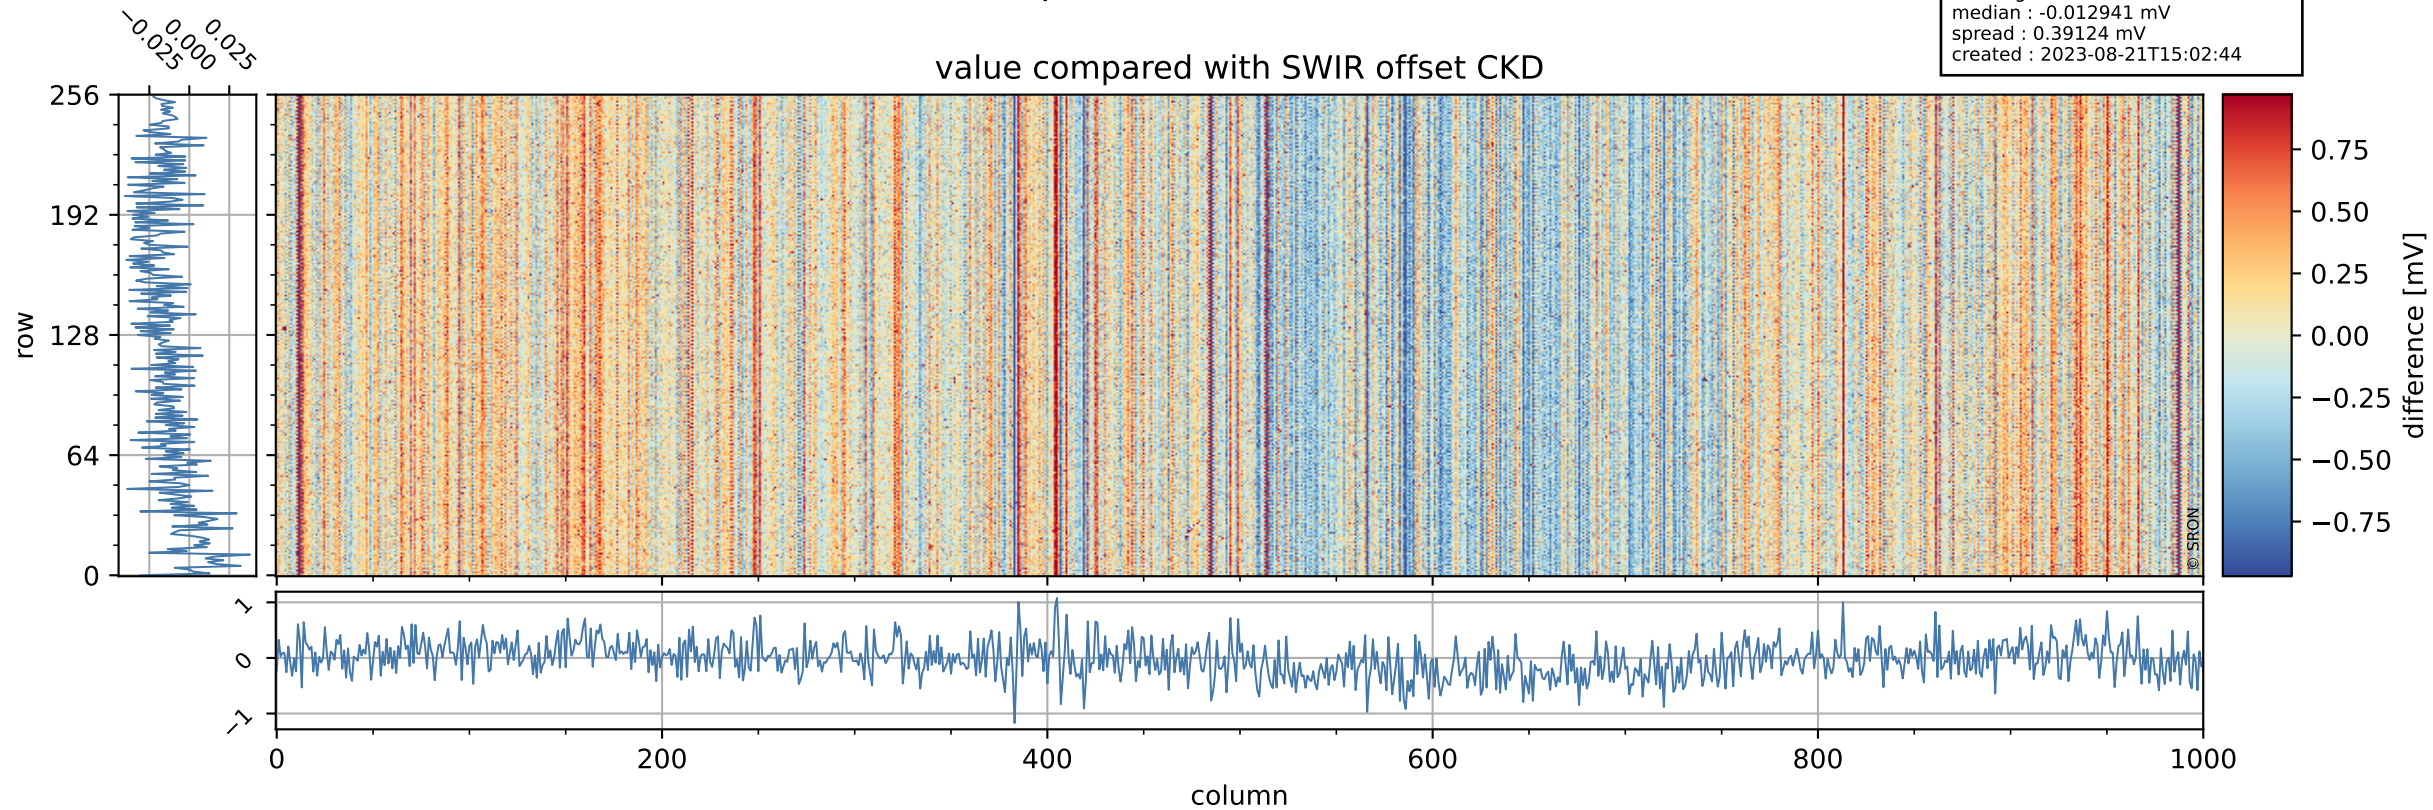

Tropomi SWIR offset (official)

orbits : 20 in [19852, 19897]
coverage : 2021-08-12 / 2021-08-15
median : 0.526 V
spread : 0.035905 V
created : 2023-08-21T15:02:44

value detector map

Tropomi SWIR offset (official)

orbits : 20 in [19852, 19897]
coverage : 2021-08-12 / 2021-08-15
median : 29.876 μV
spread : 14.945 μV
created : 2023-08-21T15:02:44

Tropomi SWIR offset (official)

orbits : 20 in [19852, 19897]
coverage : 2021-08-12 / 2021-08-15
median : -0.012941 mV
spread : 0.39124 mV
created : 2023-08-21T15:02:44

value compared with SWIR offset CKD

Tropomi SWIR offset (official) ground-tracks of Sentinel-5P

orbits : 20 in [19852, 19897]
coverage : 2021-08-12 / 2021-08-15
created : 2023-08-21T15:02:45

Tropomi SWIR offset (official)

orbits : [2827, 19897]
coverage : 2018-04-30 / 2021-08-15
created : 2023-08-21T15:02:45

trend of detector median & temperatures