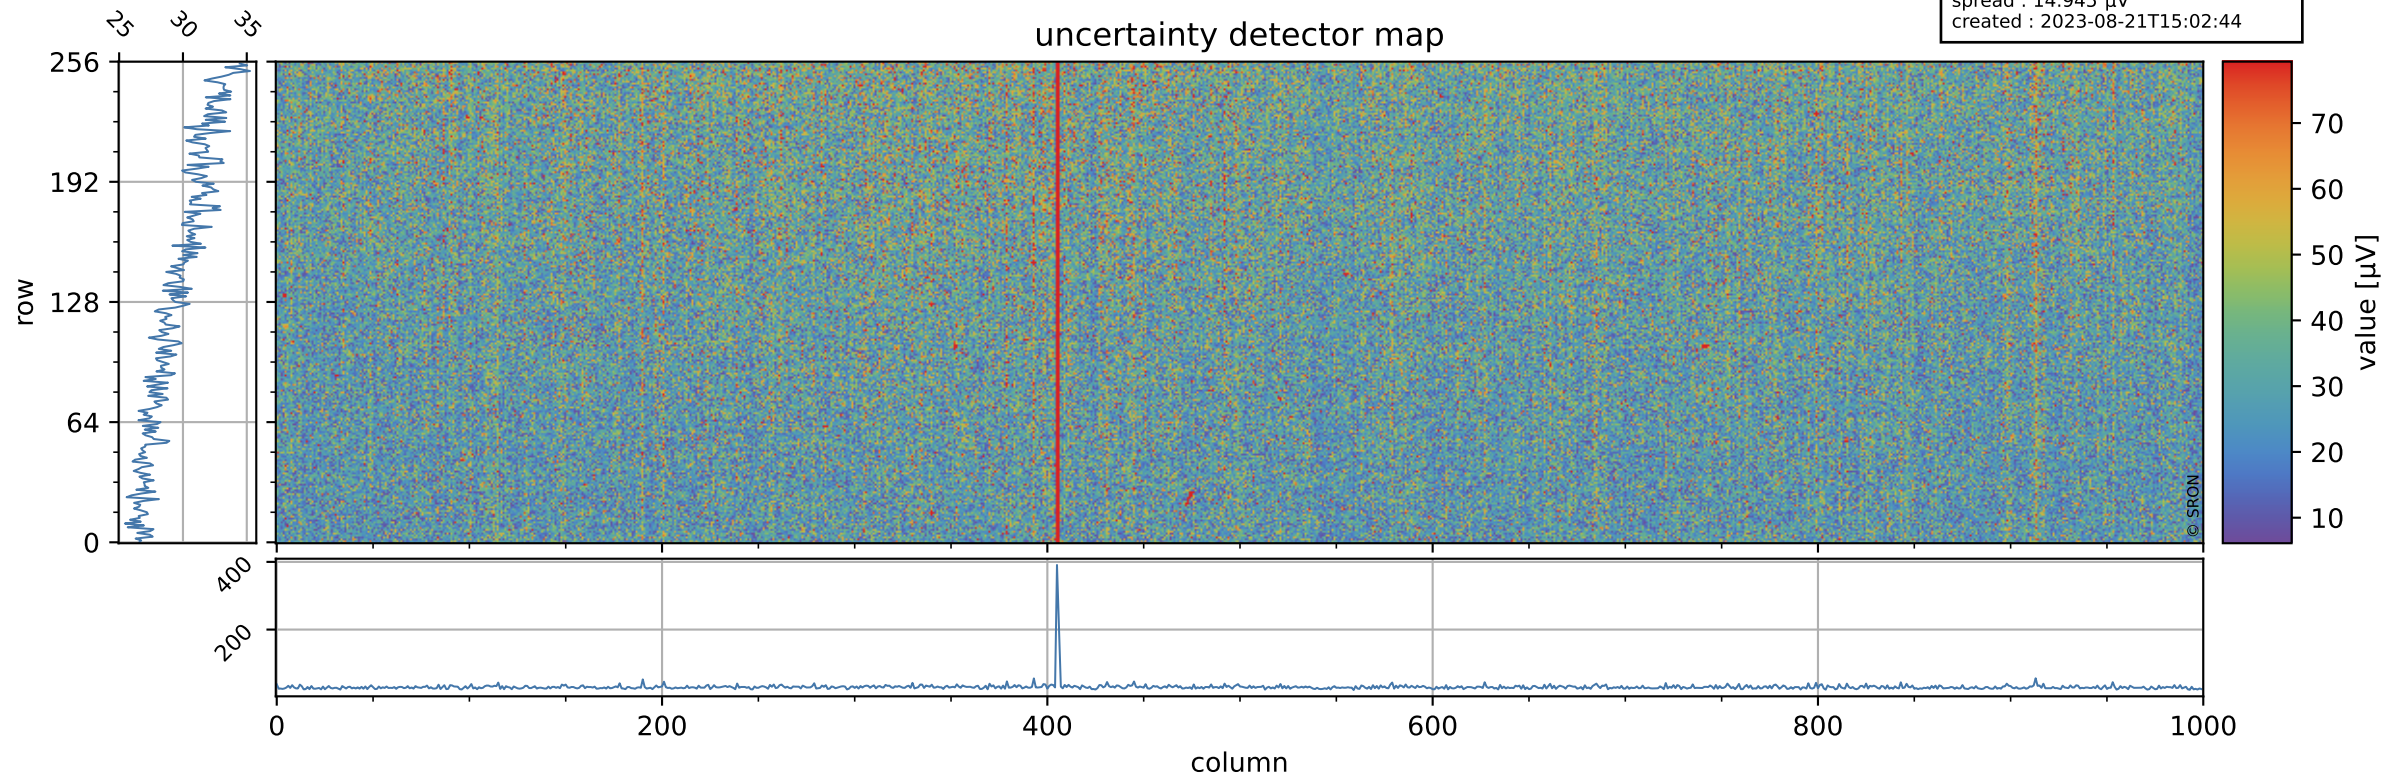

Tropomi SWIR offset (official)

orbits : 20 in [19852, 19897]
coverage : 2021-08-12 / 2021-08-15
median : 0.526 V
spread : 0.035905 V
created : 2023-08-21T15:02:44

value detector map

Tropomi SWIR offset (official)

orbits : 20 in [19852, 19897]
coverage : 2021-08-12 / 2021-08-15
median : 29.876 μV
spread : 14.945 μV
created : 2023-08-21T15:02:44

Tropomi SWIR offset (official)

orbits : 20 in [19852, 19897]
coverage : 2021-08-12 / 2021-08-15
median : -0.012941 mV
spread : 0.39124 mV
created : 2023-08-21T15:02:44

value compared with SWIR offset CKD

Tropomi SWIR offset (official) ground-tracks of Sentinel-5P

orbits : 20 in [19852, 19897]
coverage : 2021-08-12 / 2021-08-15
created : 2023-08-21T15:02:45

Tropomi SWIR offset (official)

orbits : [2827, 19897]
coverage : 2018-04-30 / 2021-08-15
created : 2023-08-21T15:02:45

trend of detector median & temperatures