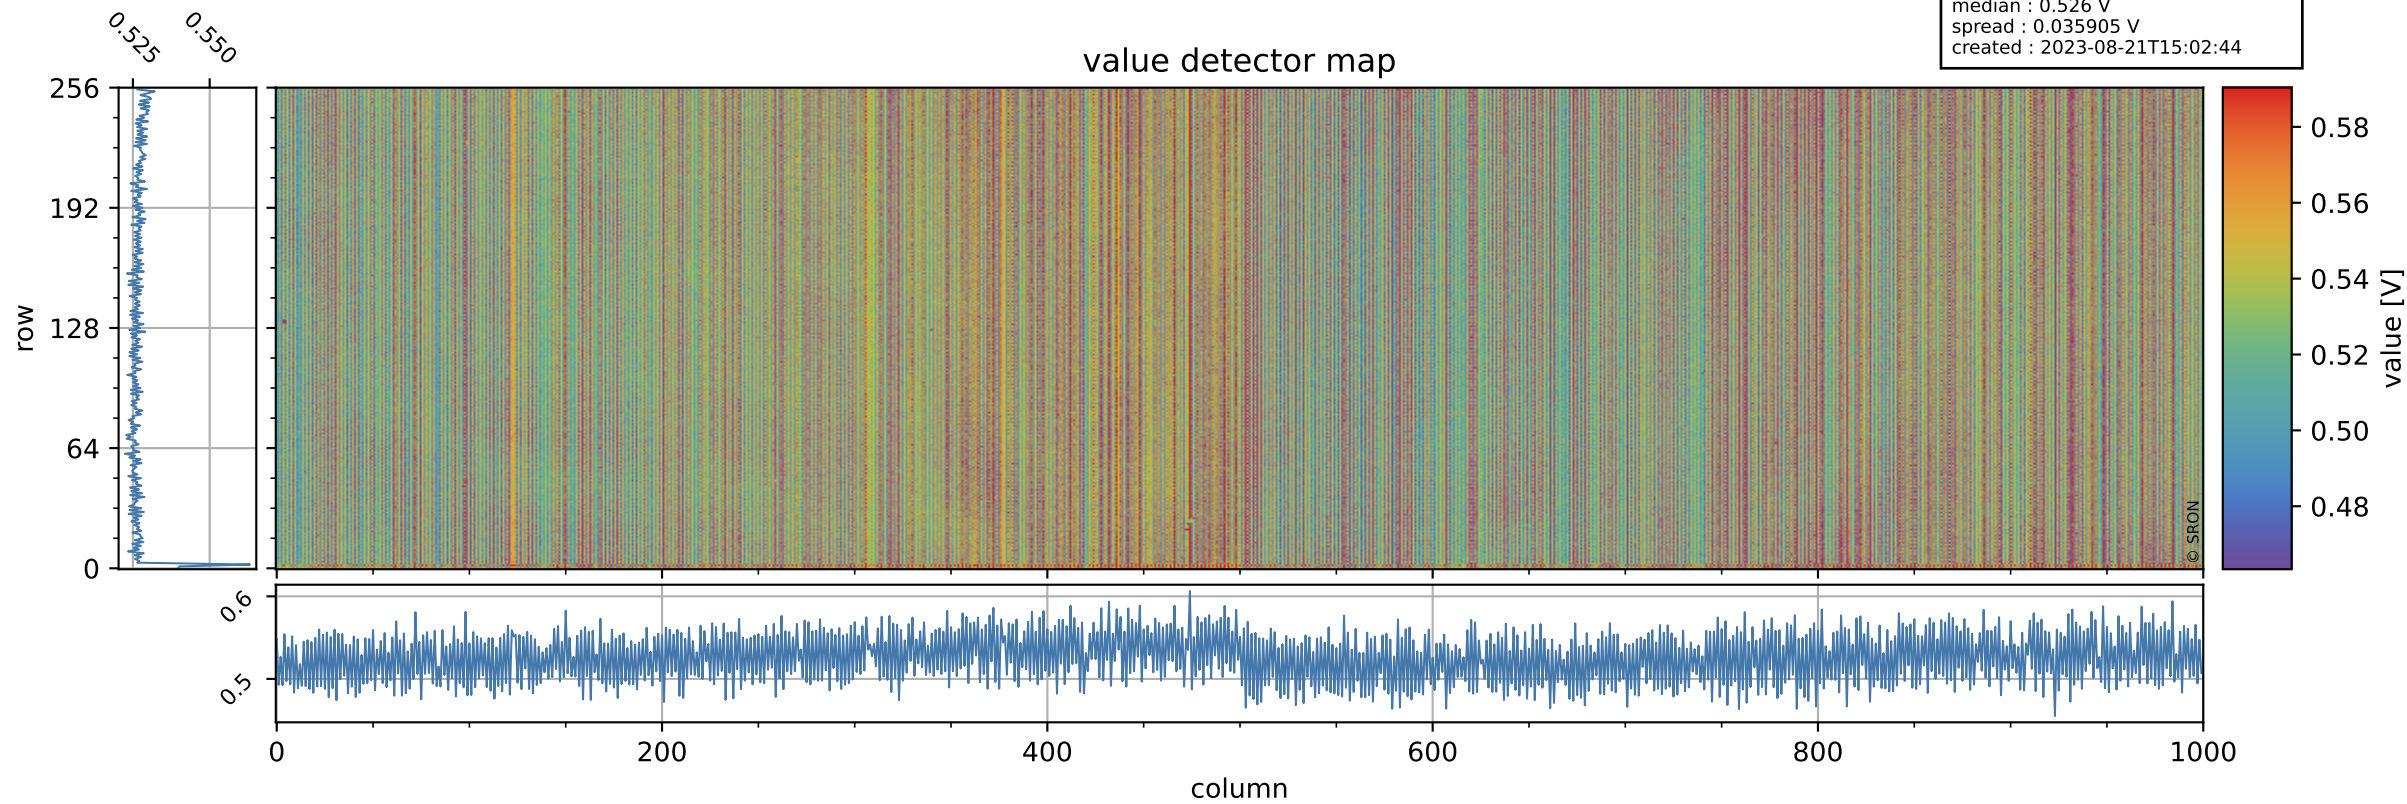

Tropomi SWIR offset (official)

orbits : 20 in [19852, 19897]
coverage : 2021-08-12 / 2021-08-15
median : 0.526 V
spread : 0.035905 V
created : 2023-08-21T15:02:44

value detector map

Tropomi SWIR offset (official)

orbits : 20 in [19852, 19897]
coverage : 2021-08-12 / 2021-08-15
median : 29.876 μV
spread : 14.945 μV
created : 2023-08-21T15:02:44

Tropomi SWIR offset (official)

orbits : 20 in [19852, 19897]
coverage : 2021-08-12 / 2021-08-15
median : -0.012941 mV
spread : 0.39124 mV
created : 2023-08-21T15:02:44

value compared with SWIR offset CKD

Tropomi SWIR offset (official) ground-tracks of Sentinel-5P

orbits : 20 in [19852, 19897]
coverage : 2021-08-12 / 2021-08-15
created : 2023-08-21T15:02:45

Tropomi SWIR offset (official)

orbits : [2827, 19897]
coverage : 2018-04-30 / 2021-08-15
created : 2023-08-21T15:02:45

trend of detector median & temperatures