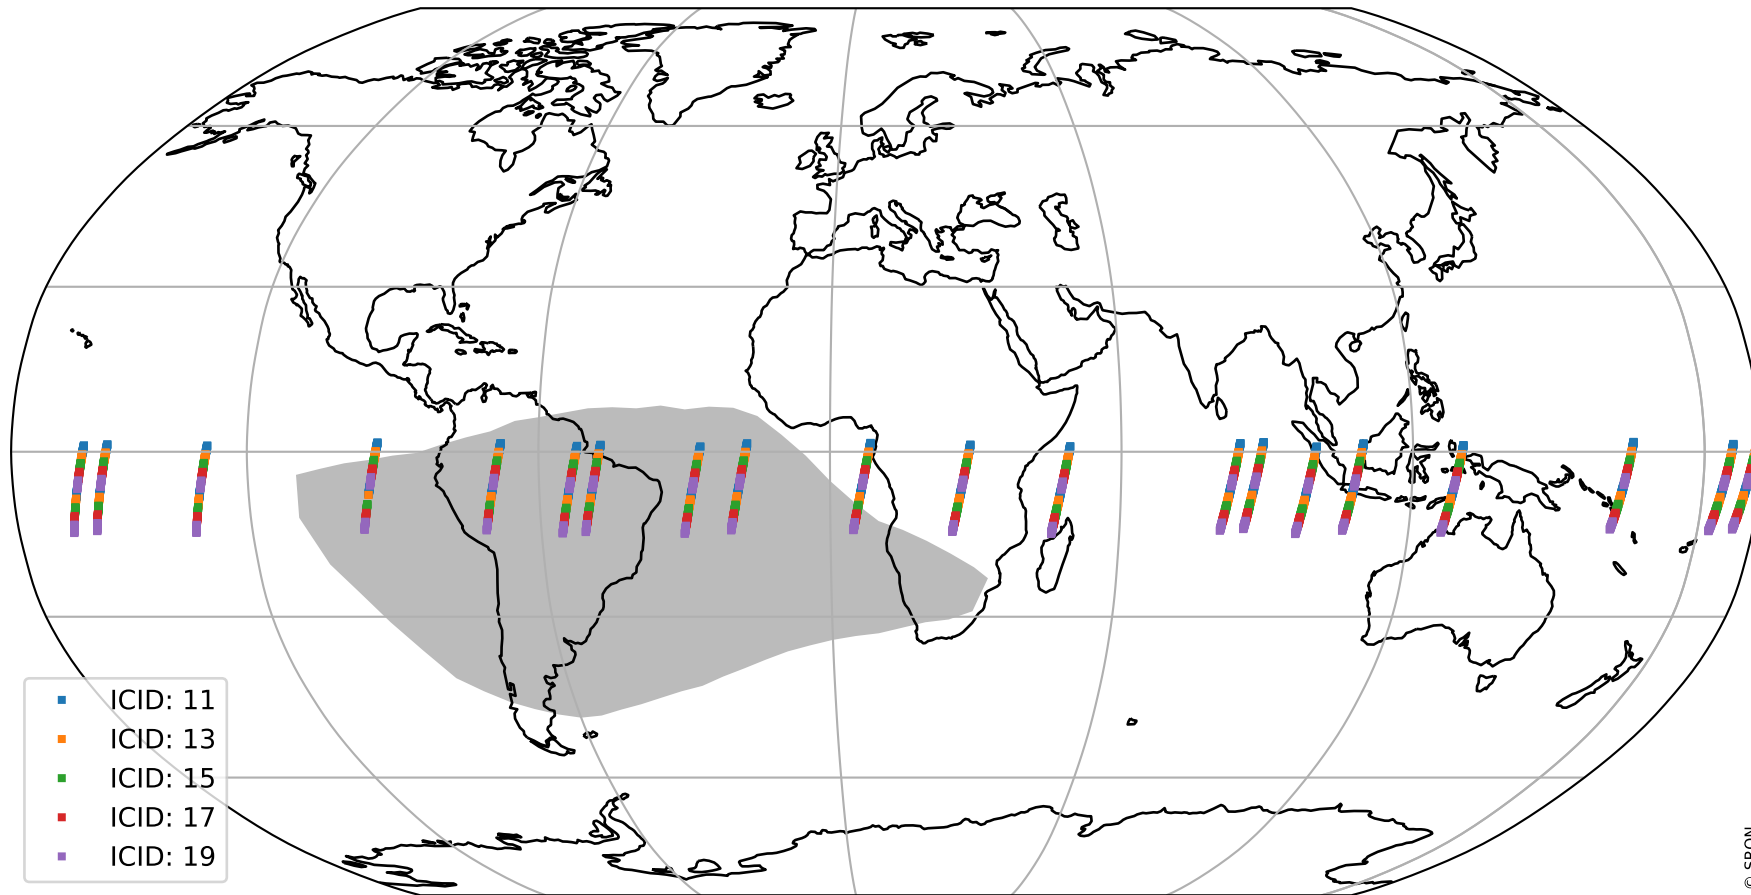

Tropomi SWIR offset (official)

orbits : 20 in [19852, 19897]
coverage : 2021-08-12 / 2021-08-15
median : 0.526 V
spread : 0.035905 V
created : 2023-08-21T15:02:44

value detector map

Tropomi SWIR offset (official)

orbits : 20 in [19852, 19897]
coverage : 2021-08-12 / 2021-08-15
median : 29.876 μV
spread : 14.945 μV
created : 2023-08-21T15:02:44

Tropomi SWIR offset (official)

orbits : 20 in [19852, 19897]
coverage : 2021-08-12 / 2021-08-15
median : -0.012941 mV
spread : 0.39124 mV
created : 2023-08-21T15:02:44

value compared with SWIR offset CKD

Tropomi SWIR offset (official) ground-tracks of Sentinel-5P

orbits : 20 in [19852, 19897]
coverage : 2021-08-12 / 2021-08-15
created : 2023-08-21T15:02:45

Tropomi SWIR offset (official)

orbits : [2827, 19897]
coverage : 2018-04-30 / 2021-08-15
created : 2023-08-21T15:02:45

trend of detector median & temperatures