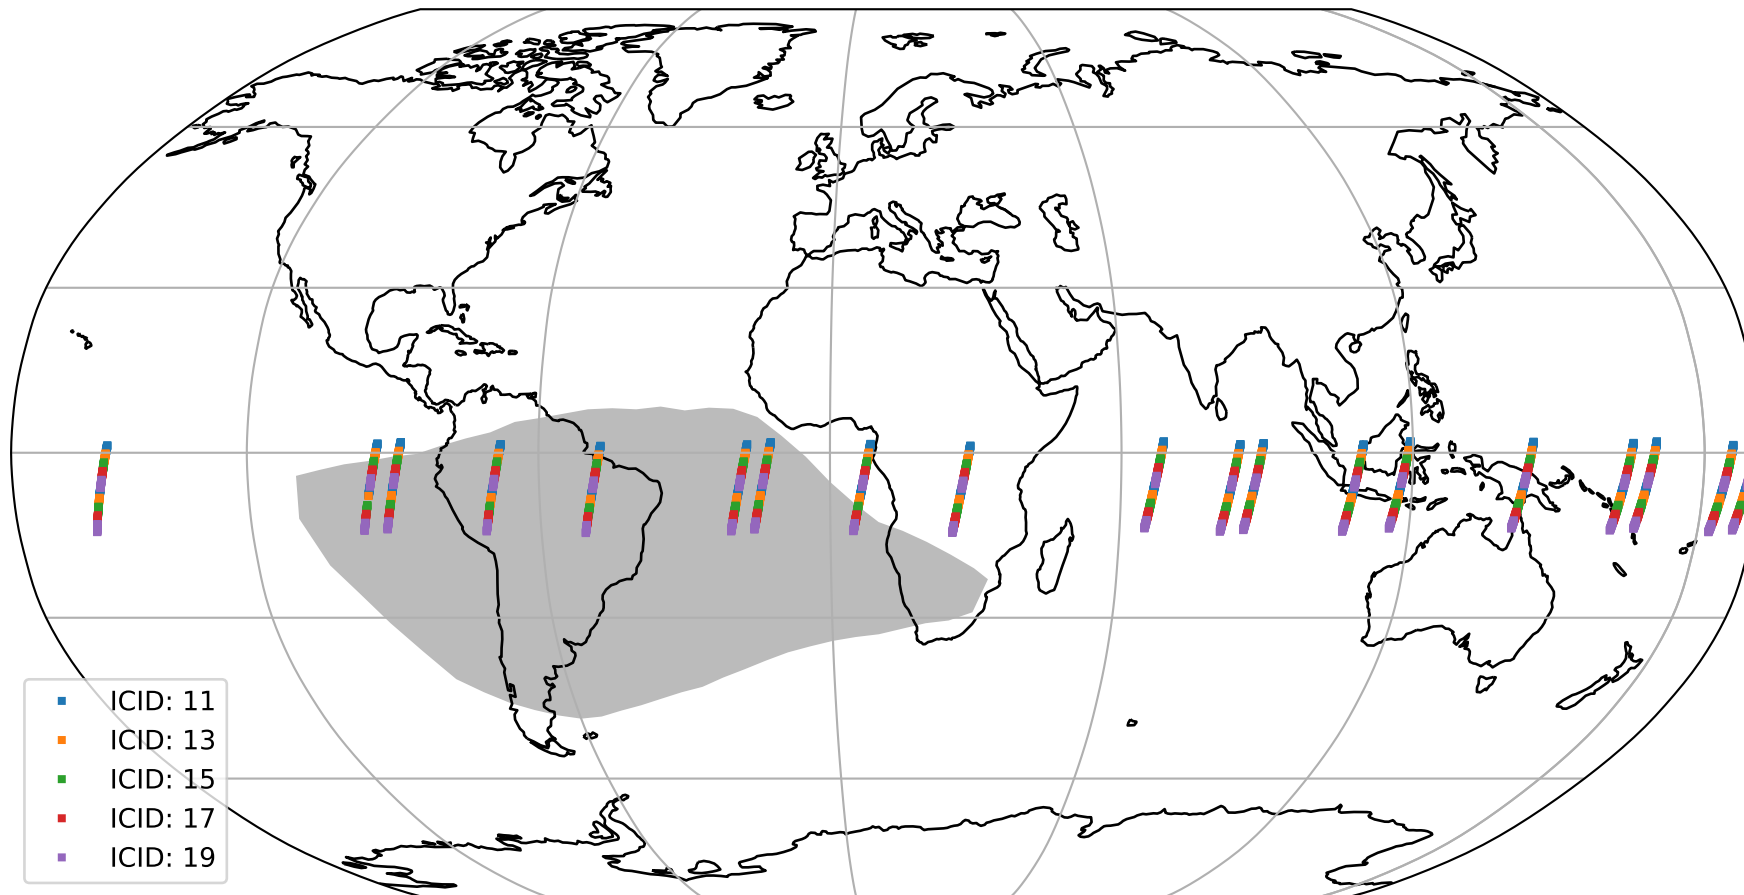

Tropomi SWIR offset (official)

orbits : 19 in [19867, 19912]
coverage : 2021-08-13 / 2021-08-16
median : 0.52599 V
spread : 0.035908 V
created : 2023-08-21T15:02:47

value detector map

Tropomi SWIR offset (official)

orbits : 19 in [19867, 19912]
coverage : 2021-08-13 / 2021-08-16
median : 30.474 μV
spread : 14.987 μV
created : 2023-08-21T15:02:47

Tropomi SWIR offset (official)

orbits : 19 in [19867, 19912]
coverage : 2021-08-13 / 2021-08-16
median : -0.029175 mV
spread : 0.3924 mV
created : 2023-08-21T15:02:47

value compared with SWIR offset CKD

Tropomi SWIR offset (official) ground-tracks of Sentinel-5P

orbits : 19 in [19867, 19912]
coverage : 2021-08-13 / 2021-08-16
created : 2023-08-21T15:02:48

Tropomi SWIR offset (official)

orbits : [2827, 19912]
coverage : 2018-04-30 / 2021-08-16
created : 2023-08-21T15:02:48

trend of detector median & temperatures