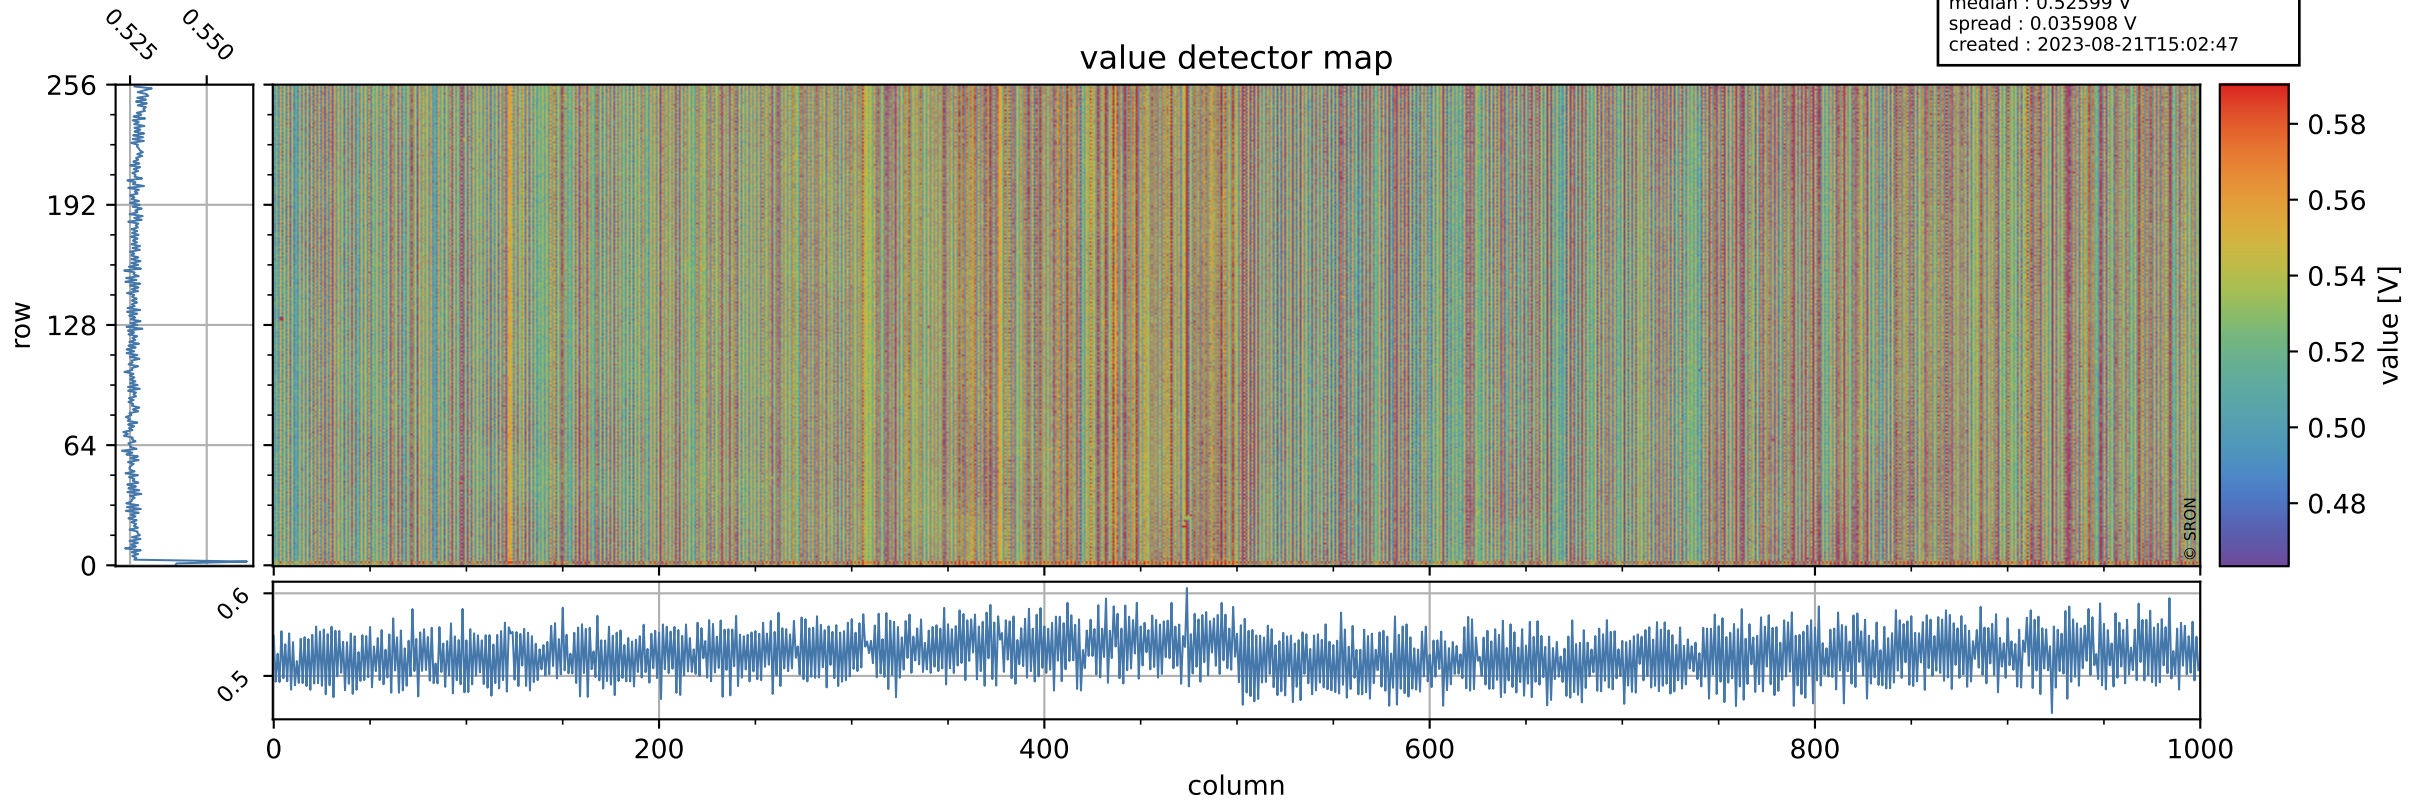

Tropomi SWIR offset (official)

orbits : 19 in [19867, 19912]
coverage : 2021-08-13 / 2021-08-16
median : 0.52599 V
spread : 0.035908 V
created : 2023-08-21T15:02:47

value detector map

Tropomi SWIR offset (official)

orbits : 19 in [19867, 19912]
coverage : 2021-08-13 / 2021-08-16
median : 30.474 μV
spread : 14.987 μV
created : 2023-08-21T15:02:47

Tropomi SWIR offset (official)

orbits : 19 in [19867, 19912]
coverage : 2021-08-13 / 2021-08-16
median : -0.029175 mV
spread : 0.3924 mV
created : 2023-08-21T15:02:47

value compared with SWIR offset CKD

Tropomi SWIR offset (official) ground-tracks of Sentinel-5P

orbits : 19 in [19867, 19912]
coverage : 2021-08-13 / 2021-08-16
created : 2023-08-21T15:02:48

Tropomi SWIR offset (official)

orbits : [2827, 19912]
coverage : 2018-04-30 / 2021-08-16
created : 2023-08-21T15:02:48

trend of detector median & temperatures