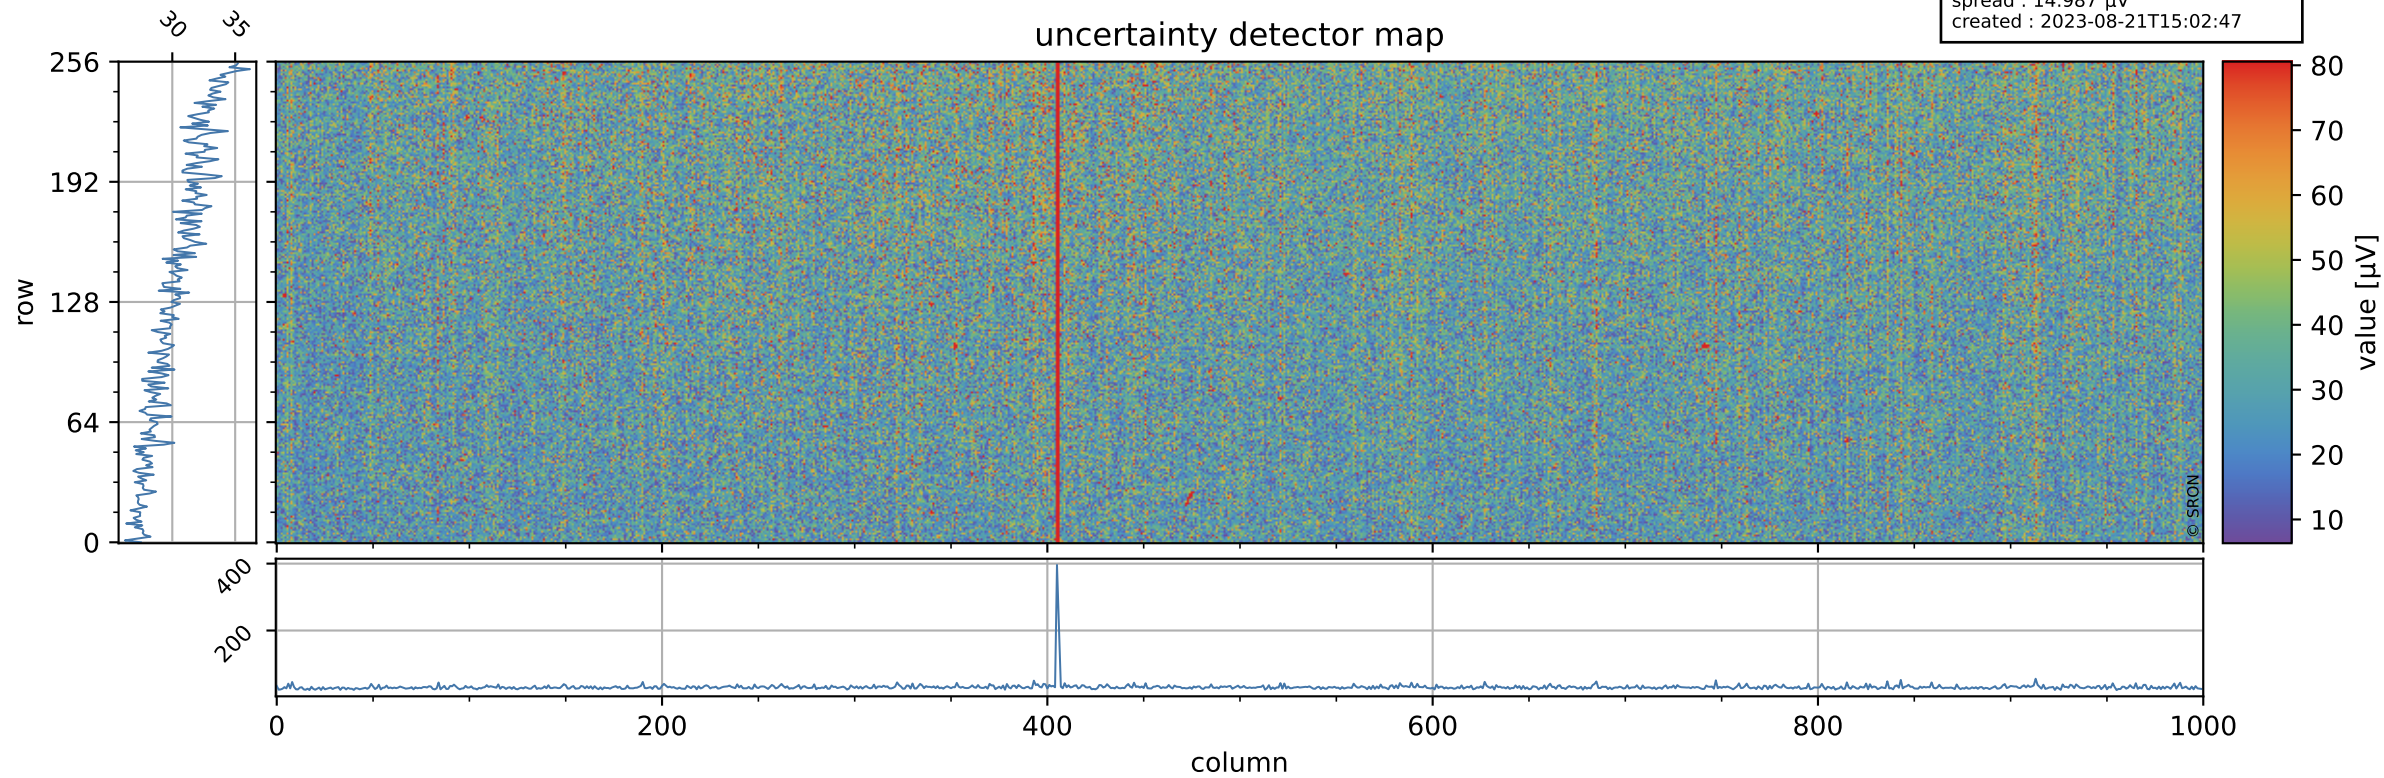

Tropomi SWIR offset (official)

orbits : 19 in [19867, 19912]
coverage : 2021-08-13 / 2021-08-16
median : 0.52599 V
spread : 0.035908 V
created : 2023-08-21T15:02:47

value detector map

Tropomi SWIR offset (official)

orbits : 19 in [19867, 19912]
coverage : 2021-08-13 / 2021-08-16
median : 30.474 μV
spread : 14.987 μV
created : 2023-08-21T15:02:47

Tropomi SWIR offset (official)

orbits : 19 in [19867, 19912]
coverage : 2021-08-13 / 2021-08-16
median : -0.029175 mV
spread : 0.3924 mV
created : 2023-08-21T15:02:47

value compared with SWIR offset CKD

Tropomi SWIR offset (official) ground-tracks of Sentinel-5P

orbits : 19 in [19867, 19912]
coverage : 2021-08-13 / 2021-08-16
created : 2023-08-21T15:02:48

Tropomi SWIR offset (official)

orbits : [2827, 19912]
coverage : 2018-04-30 / 2021-08-16
created : 2023-08-21T15:02:48

trend of detector median & temperatures