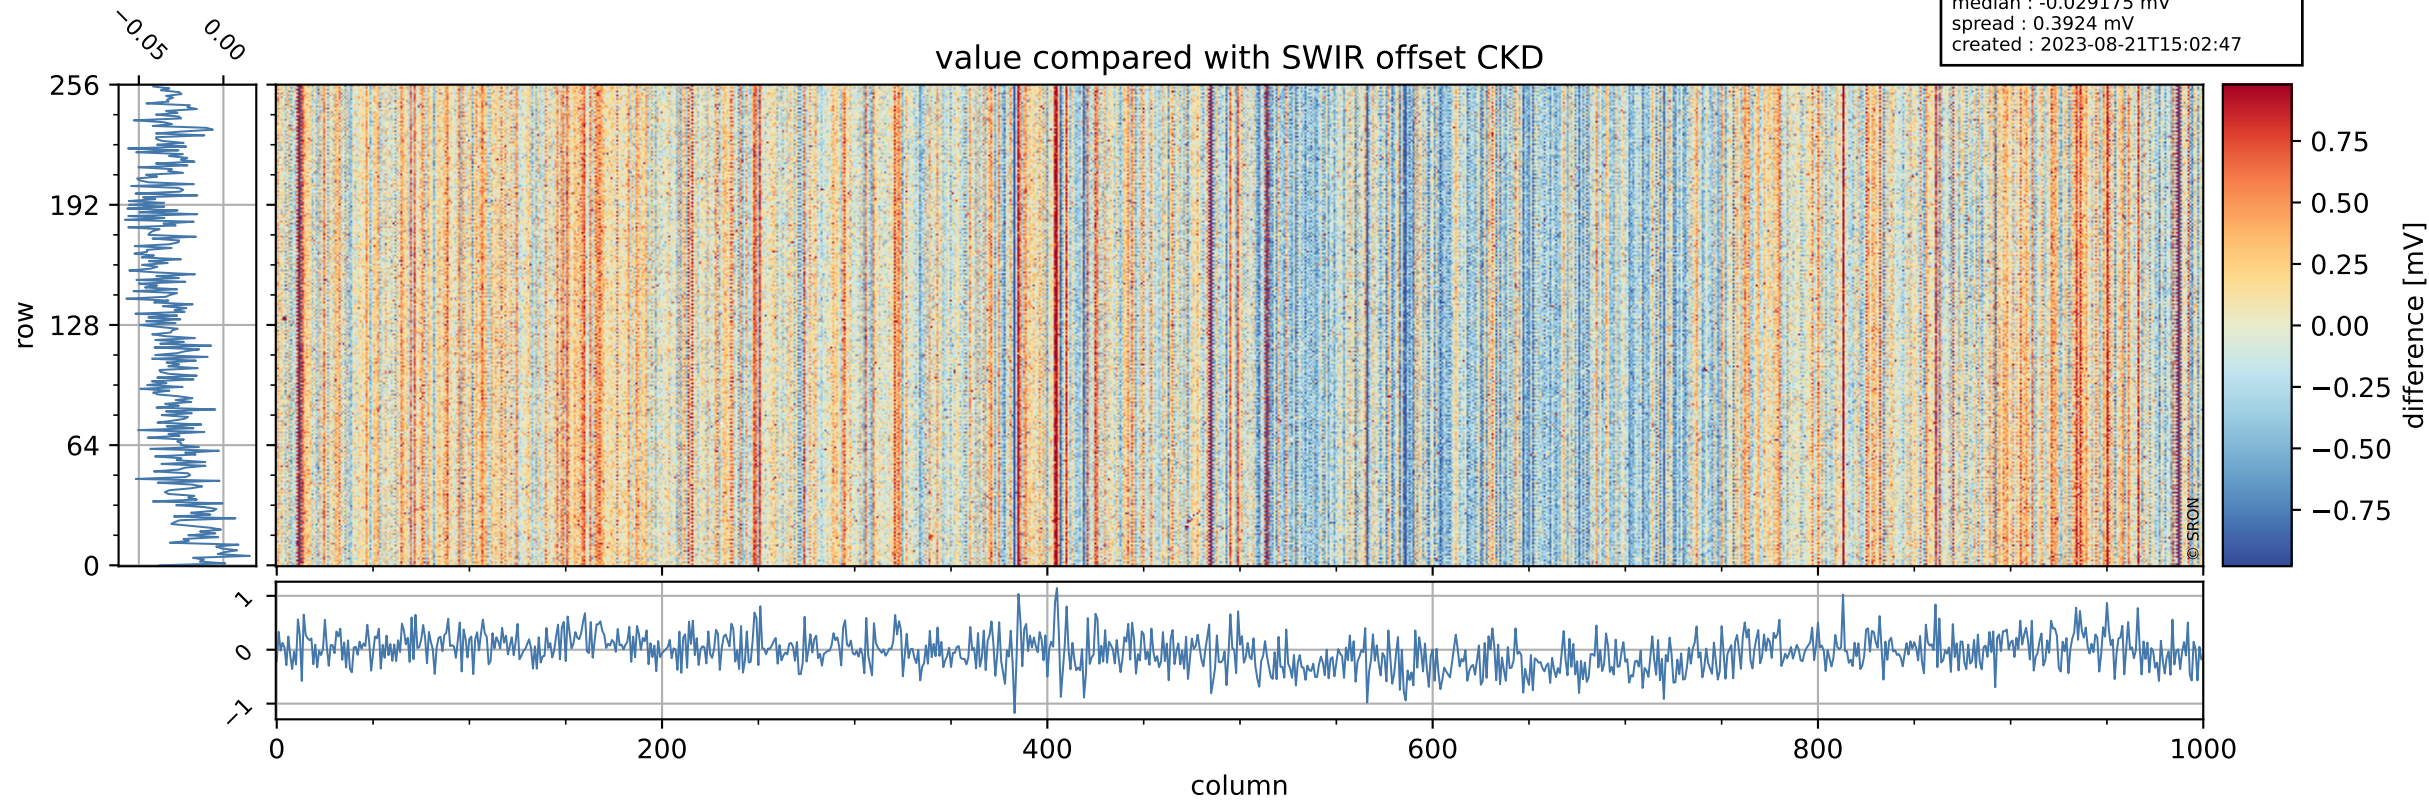

Tropomi SWIR offset (official)

orbits : 19 in [19867, 19912]
coverage : 2021-08-13 / 2021-08-16
median : 0.52599 V
spread : 0.035908 V
created : 2023-08-21T15:02:47

value detector map

Tropomi SWIR offset (official)

orbits : 19 in [19867, 19912]
coverage : 2021-08-13 / 2021-08-16
median : 30.474 μV
spread : 14.987 μV
created : 2023-08-21T15:02:47

Tropomi SWIR offset (official)

orbits : 19 in [19867, 19912]
coverage : 2021-08-13 / 2021-08-16
median : -0.029175 mV
spread : 0.3924 mV
created : 2023-08-21T15:02:47

value compared with SWIR offset CKD

Tropomi SWIR offset (official) ground-tracks of Sentinel-5P

orbits : 19 in [19867, 19912]
coverage : 2021-08-13 / 2021-08-16
created : 2023-08-21T15:02:48

Tropomi SWIR offset (official)

orbits : [2827, 19912]
coverage : 2018-04-30 / 2021-08-16
created : 2023-08-21T15:02:48

trend of detector median & temperatures