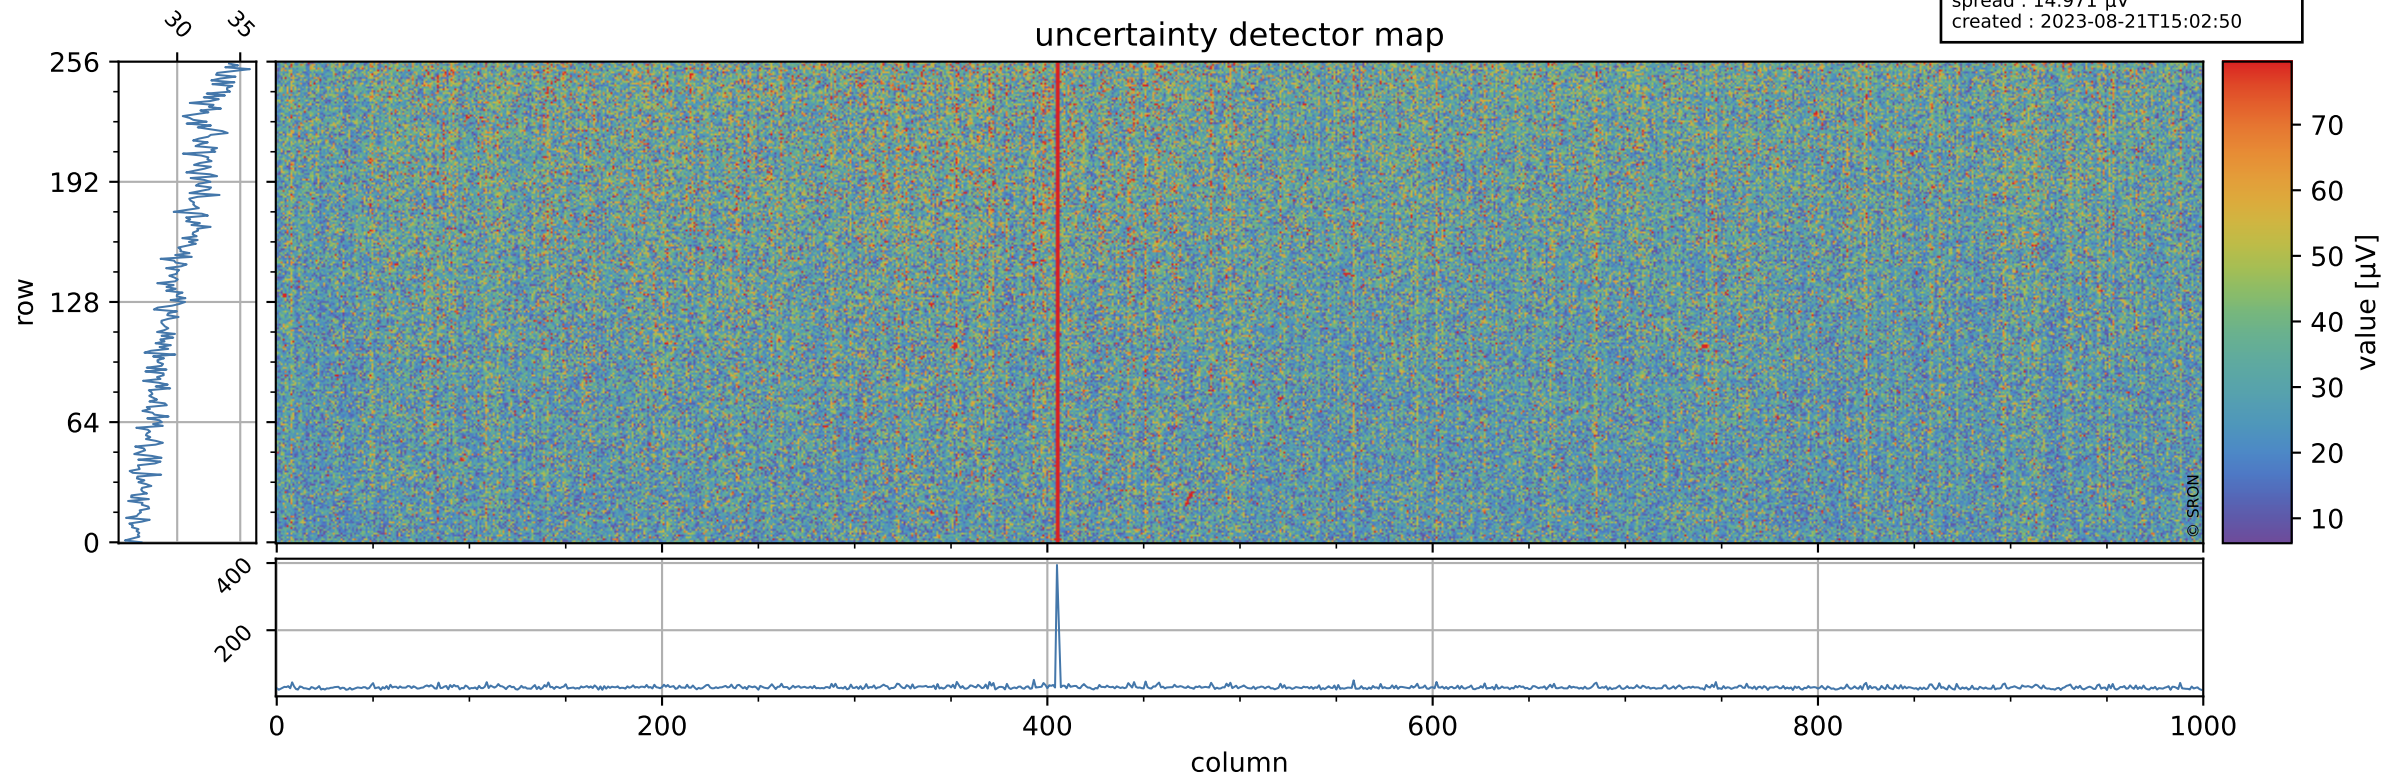

Tropomi SWIR offset (official)

orbits : 20 in [19882, 19927]
coverage : 2021-08-14 / 2021-08-17
median : 0.52599 V
spread : 0.035907 V
created : 2023-08-21T15:02:50

value detector map

Tropomi SWIR offset (official)

orbits : 20 in [19882, 19927]
coverage : 2021-08-14 / 2021-08-17
median : 30.17 μV
spread : 14.971 μV
created : 2023-08-21T15:02:50

Tropomi SWIR offset (official)

orbits : 20 in [19882, 19927]
coverage : 2021-08-14 / 2021-08-17
median : -0.032473 mV
spread : 0.39009 mV
created : 2023-08-21T15:02:50

value compared with SWIR offset CKD

Tropomi SWIR offset (official) ground-tracks of Sentinel-5P

orbits : 20 in [19882, 19927]
coverage : 2021-08-14 / 2021-08-17
created : 2023-08-21T15:02:51

Tropomi SWIR offset (official)

orbits : [2827, 19927]
coverage : 2018-04-30 / 2021-08-17
created : 2023-08-21T15:02:51

trend of detector median & temperatures