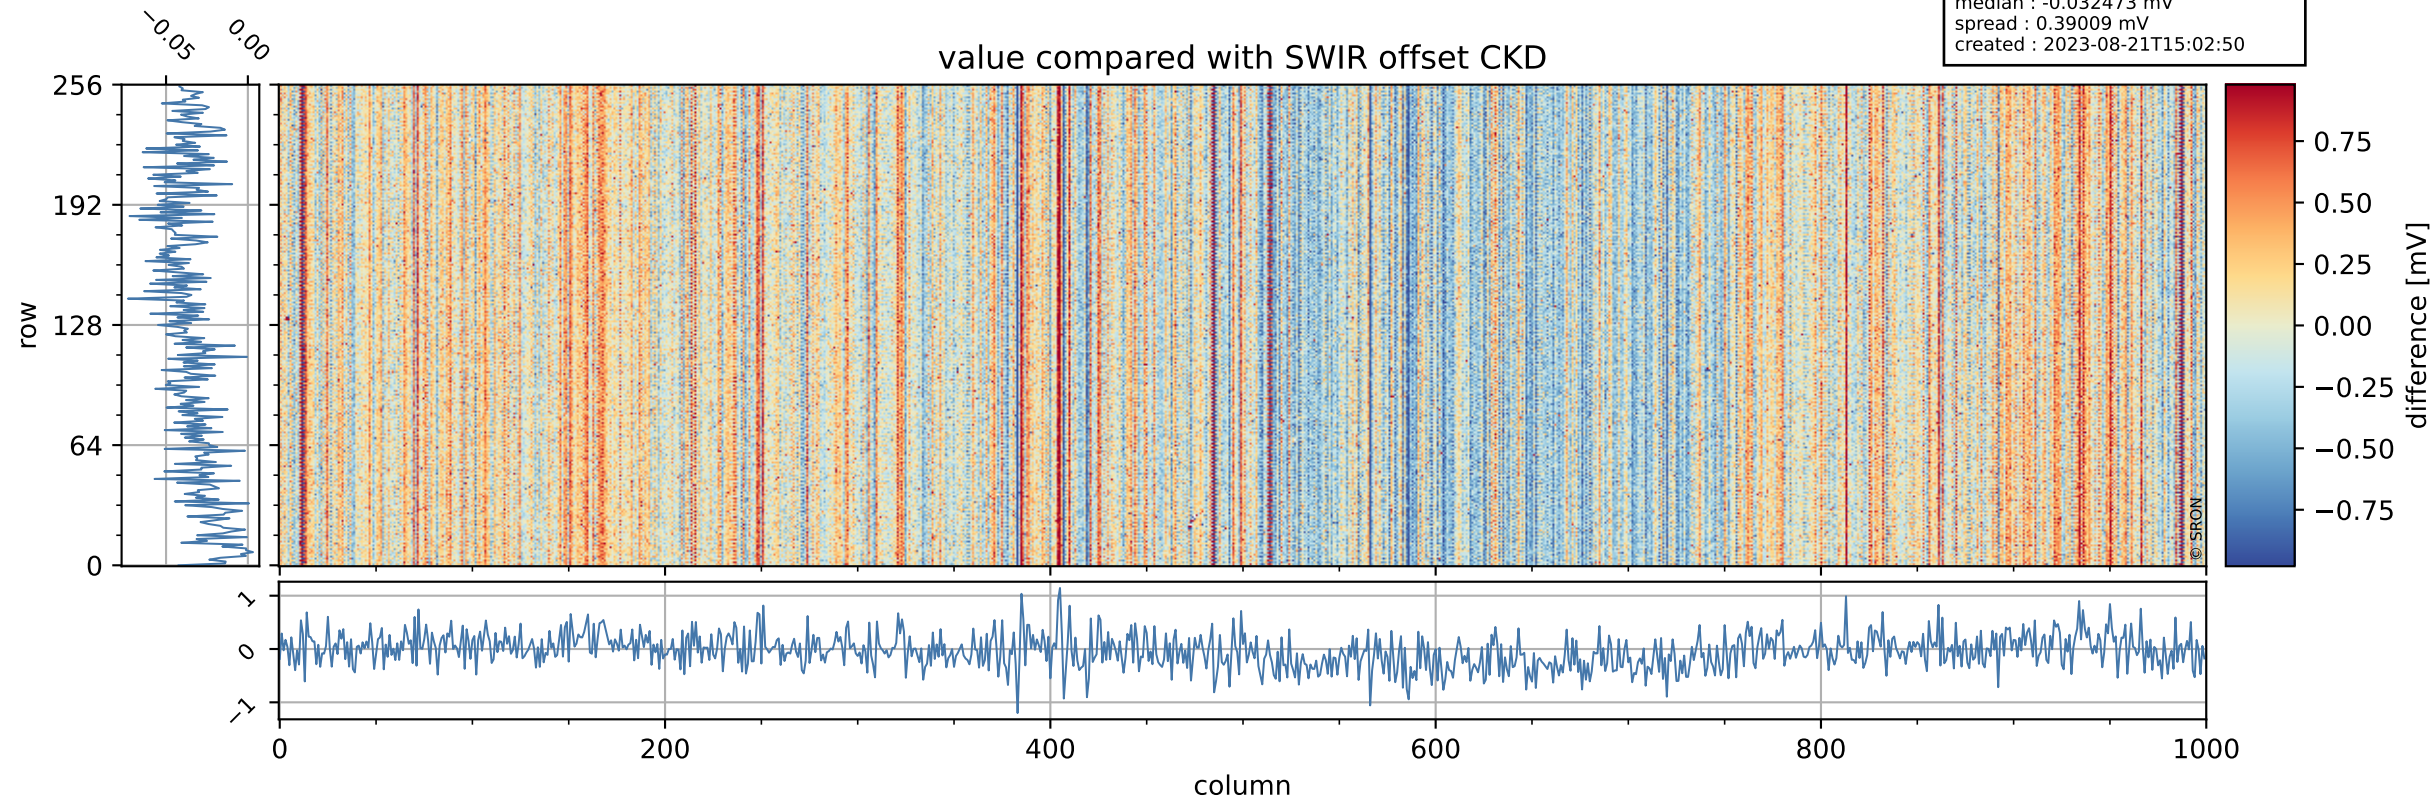

Tropomi SWIR offset (official)

orbits : 20 in [19882, 19927]
coverage : 2021-08-14 / 2021-08-17
median : 0.52599 V
spread : 0.035907 V
created : 2023-08-21T15:02:50

value detector map

Tropomi SWIR offset (official)

orbits : 20 in [19882, 19927]
coverage : 2021-08-14 / 2021-08-17
median : 30.17 μV
spread : 14.971 μV
created : 2023-08-21T15:02:50

Tropomi SWIR offset (official)

orbits : 20 in [19882, 19927]
coverage : 2021-08-14 / 2021-08-17
median : -0.032473 mV
spread : 0.39009 mV
created : 2023-08-21T15:02:50

value compared with SWIR offset CKD

Tropomi SWIR offset (official) ground-tracks of Sentinel-5P

orbits : 20 in [19882, 19927]
coverage : 2021-08-14 / 2021-08-17
created : 2023-08-21T15:02:51

Tropomi SWIR offset (official)

orbits : [2827, 19927]
coverage : 2018-04-30 / 2021-08-17
created : 2023-08-21T15:02:51

trend of detector median & temperatures