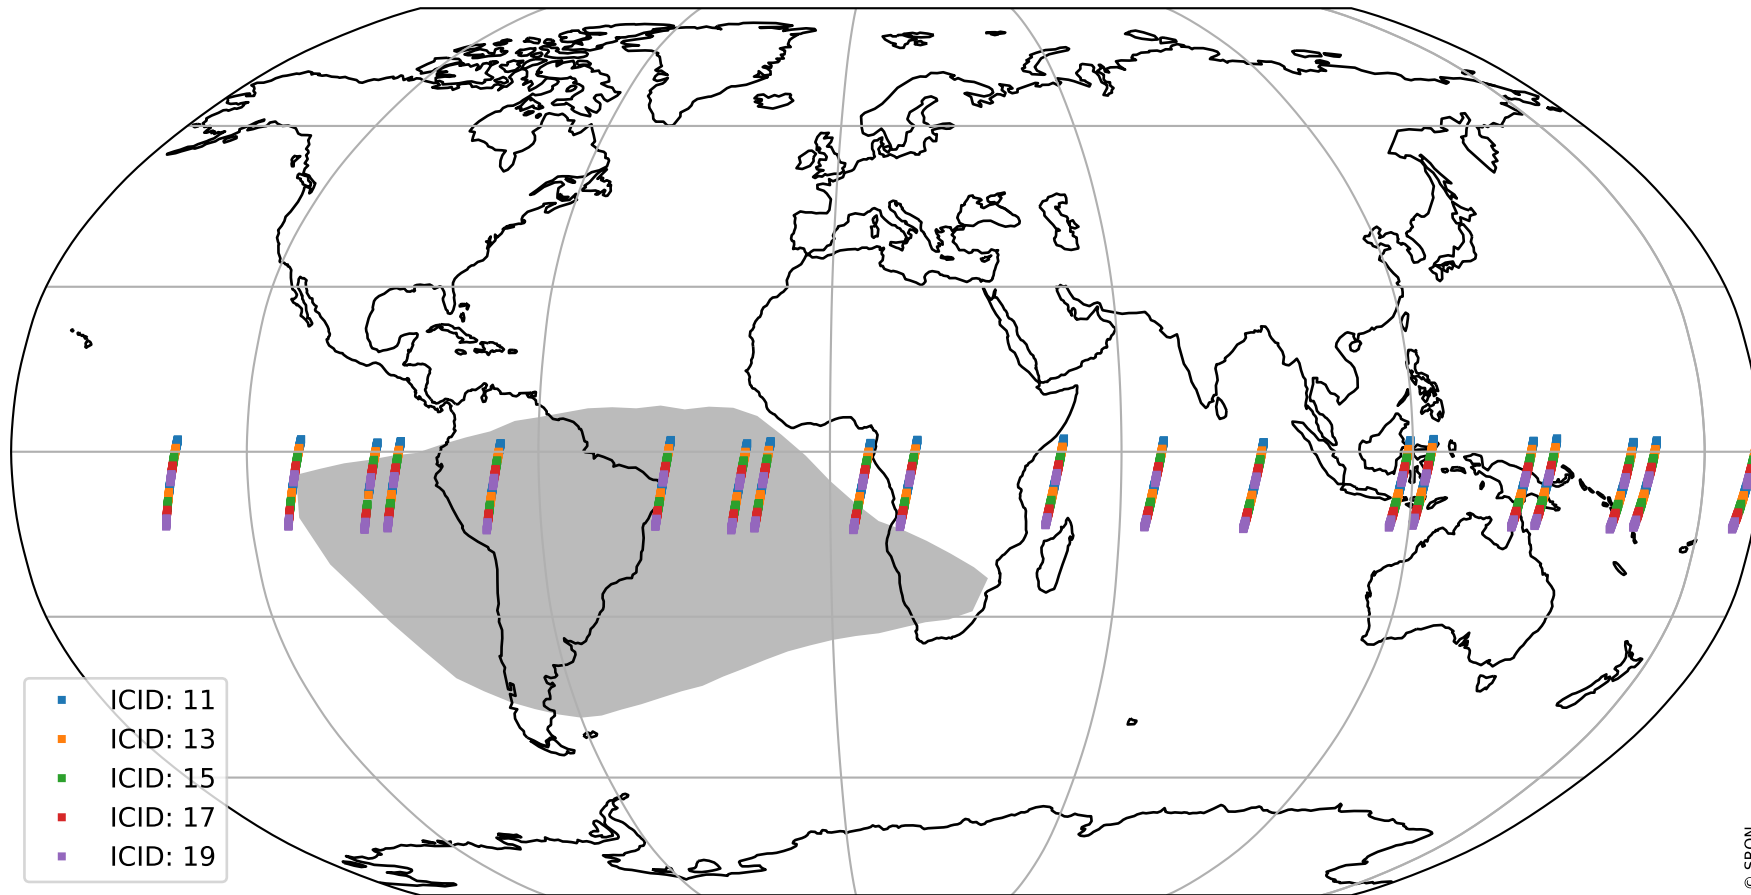

Tropomi SWIR offset (official)

orbits : 20 in [19882, 19927]
coverage : 2021-08-14 / 2021-08-17
median : 0.52599 V
spread : 0.035907 V
created : 2023-08-21T15:02:50

value detector map

Tropomi SWIR offset (official)

orbits : 20 in [19882, 19927]
coverage : 2021-08-14 / 2021-08-17
median : 30.17 μV
spread : 14.971 μV
created : 2023-08-21T15:02:50

Tropomi SWIR offset (official)

orbits : 20 in [19882, 19927]
coverage : 2021-08-14 / 2021-08-17
median : -0.032473 mV
spread : 0.39009 mV
created : 2023-08-21T15:02:50

value compared with SWIR offset CKD

Tropomi SWIR offset (official) ground-tracks of Sentinel-5P

orbits : 20 in [19882, 19927]
coverage : 2021-08-14 / 2021-08-17
created : 2023-08-21T15:02:51

Tropomi SWIR offset (official)

orbits : [2827, 19927]
coverage : 2018-04-30 / 2021-08-17
created : 2023-08-21T15:02:51

trend of detector median & temperatures