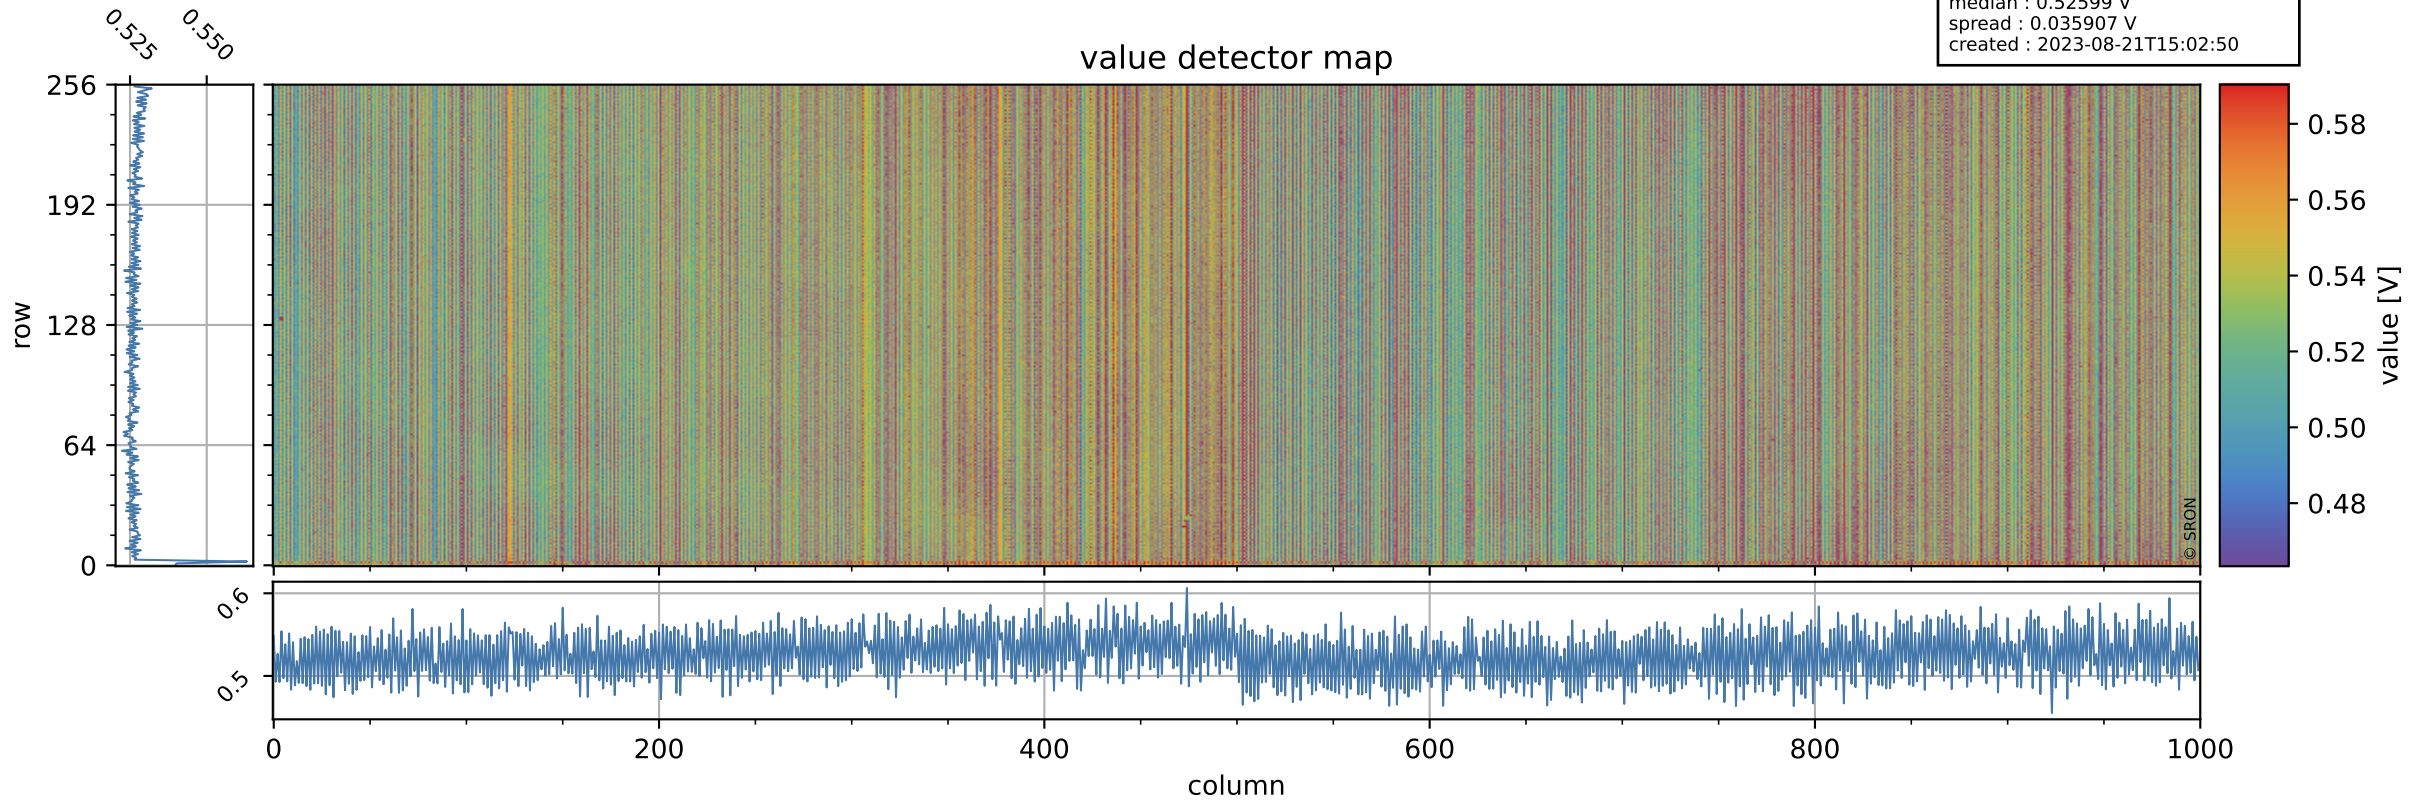

Tropomi SWIR offset (official)

orbits : 20 in [19882, 19927]
coverage : 2021-08-14 / 2021-08-17
median : 0.52599 V
spread : 0.035907 V
created : 2023-08-21T15:02:50

value detector map

Tropomi SWIR offset (official)

orbits : 20 in [19882, 19927]
coverage : 2021-08-14 / 2021-08-17
median : 30.17 μV
spread : 14.971 μV
created : 2023-08-21T15:02:50

Tropomi SWIR offset (official)

orbits : 20 in [19882, 19927]
coverage : 2021-08-14 / 2021-08-17
median : -0.032473 mV
spread : 0.39009 mV
created : 2023-08-21T15:02:50

value compared with SWIR offset CKD

Tropomi SWIR offset (official) ground-tracks of Sentinel-5P

orbits : 20 in [19882, 19927]
coverage : 2021-08-14 / 2021-08-17
created : 2023-08-21T15:02:51

Tropomi SWIR offset (official)

orbits : [2827, 19927]
coverage : 2018-04-30 / 2021-08-17
created : 2023-08-21T15:02:51

trend of detector median & temperatures