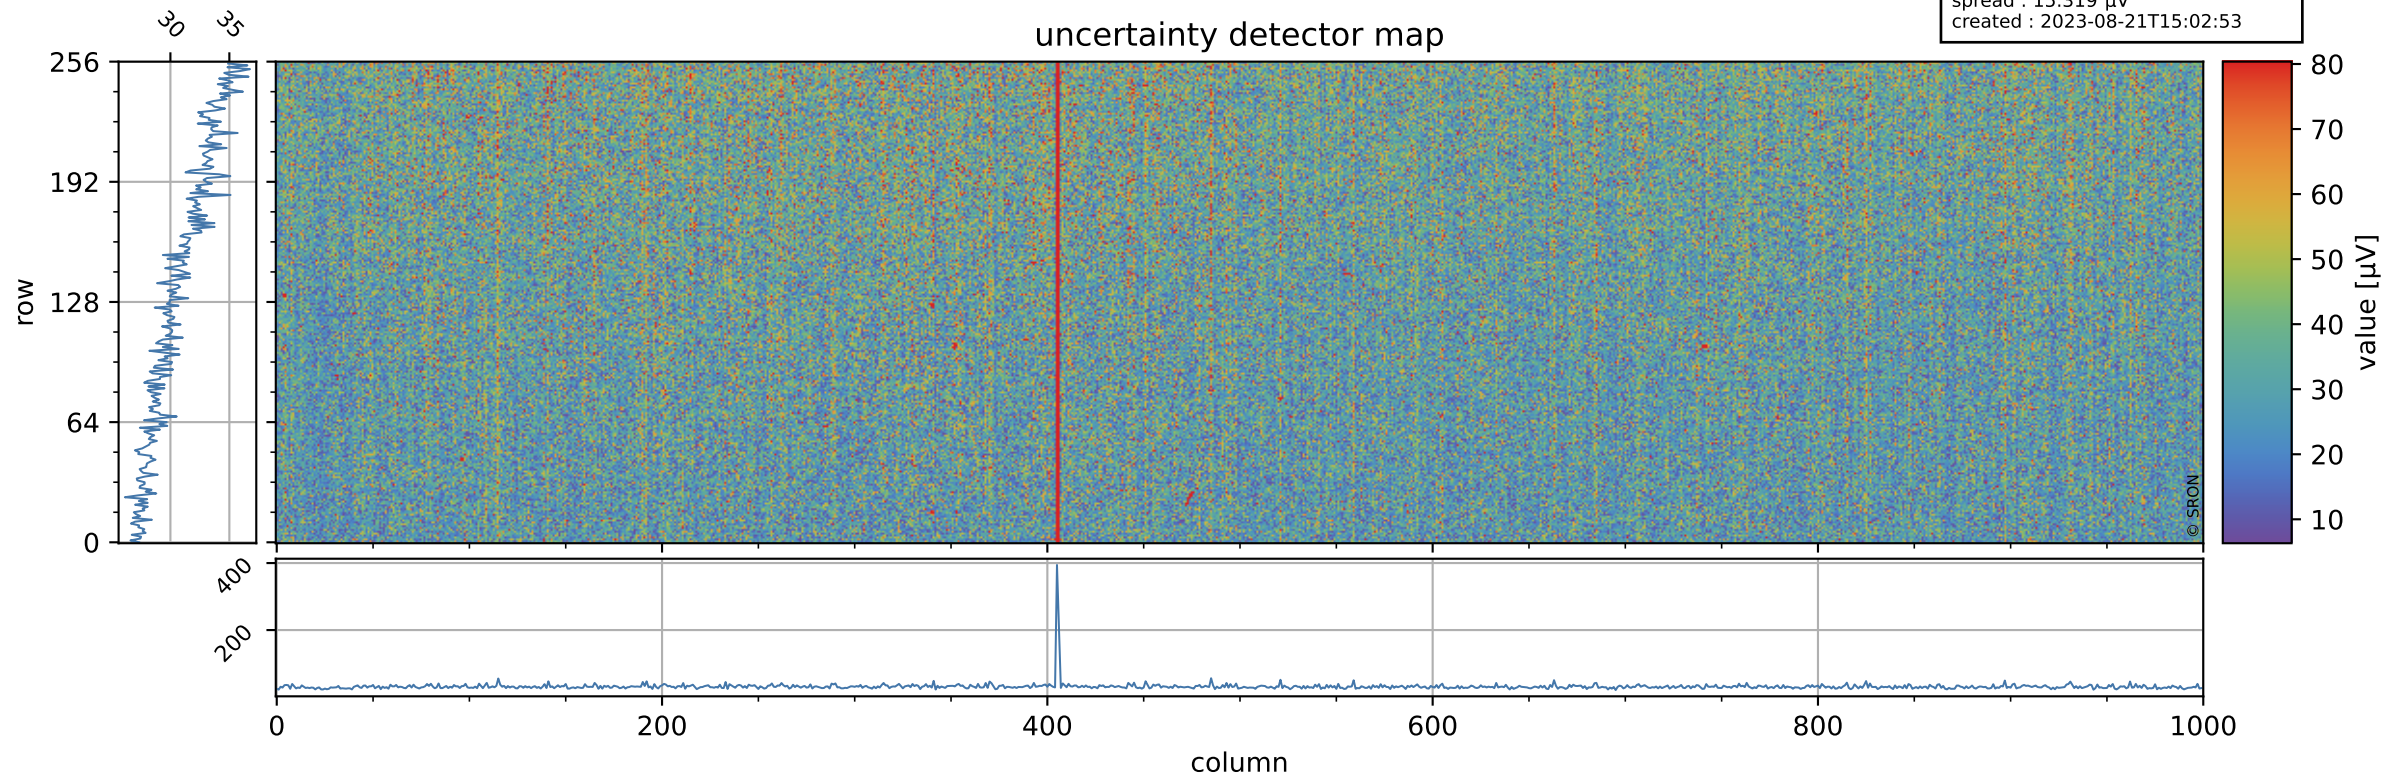

Tropomi SWIR offset (official)

orbits : 19 in [19897, 19942]
coverage : 2021-08-16 / 2021-08-19
median : 0.52598 V
spread : 0.035908 V
created : 2023-08-21T15:02:53

value detector map

Tropomi SWIR offset (official)

orbits : 19 in [19897, 19942]
coverage : 2021-08-16 / 2021-08-19
median : 30.967 μV
spread : 15.319 μV
created : 2023-08-21T15:02:53

Tropomi SWIR offset (official)

orbits : 19 in [19897, 19942]
coverage : 2021-08-16 / 2021-08-19
median : -0.036792 mV
spread : 0.38928 mV
created : 2023-08-21T15:02:54

value compared with SWIR offset CKD

Tropomi SWIR offset (official) ground-tracks of Sentinel-5P

orbits : 19 in [19897, 19942]
coverage : 2021-08-16 / 2021-08-19
created : 2023-08-21T15:02:54

Tropomi SWIR offset (official)

orbits : [2827, 19942]
coverage : 2018-04-30 / 2021-08-19
created : 2023-08-21T15:02:55

trend of detector median & temperatures