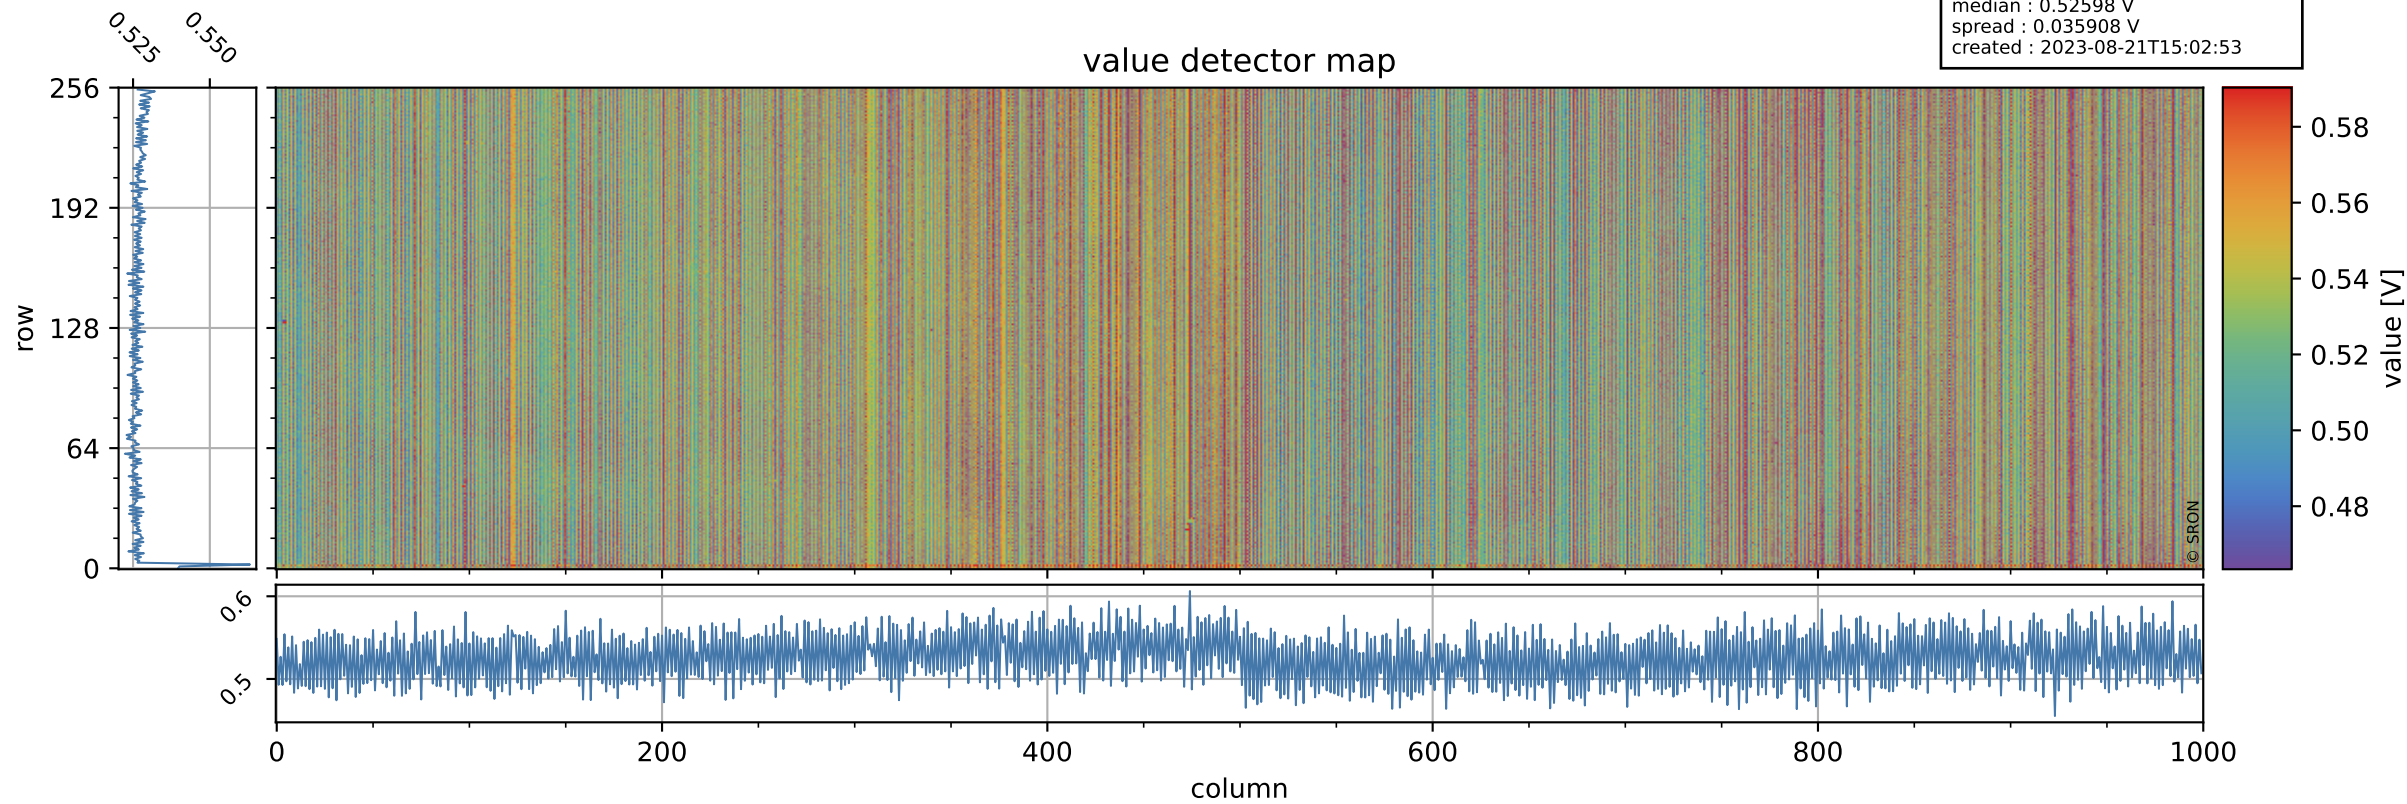

Tropomi SWIR offset (official)

orbits : 19 in [19897, 19942]
coverage : 2021-08-16 / 2021-08-19
median : 0.52598 V
spread : 0.035908 V
created : 2023-08-21T15:02:53

value detector map

Tropomi SWIR offset (official)

orbits : 19 in [19897, 19942]
coverage : 2021-08-16 / 2021-08-19
median : 30.967 μV
spread : 15.319 μV
created : 2023-08-21T15:02:53

Tropomi SWIR offset (official)

orbits : 19 in [19897, 19942]
coverage : 2021-08-16 / 2021-08-19
median : -0.036792 mV
spread : 0.38928 mV
created : 2023-08-21T15:02:54

value compared with SWIR offset CKD

Tropomi SWIR offset (official) ground-tracks of Sentinel-5P

orbits : 19 in [19897, 19942]
coverage : 2021-08-16 / 2021-08-19
created : 2023-08-21T15:02:54

Tropomi SWIR offset (official)

orbits : [2827, 19942]
coverage : 2018-04-30 / 2021-08-19
created : 2023-08-21T15:02:55

trend of detector median & temperatures