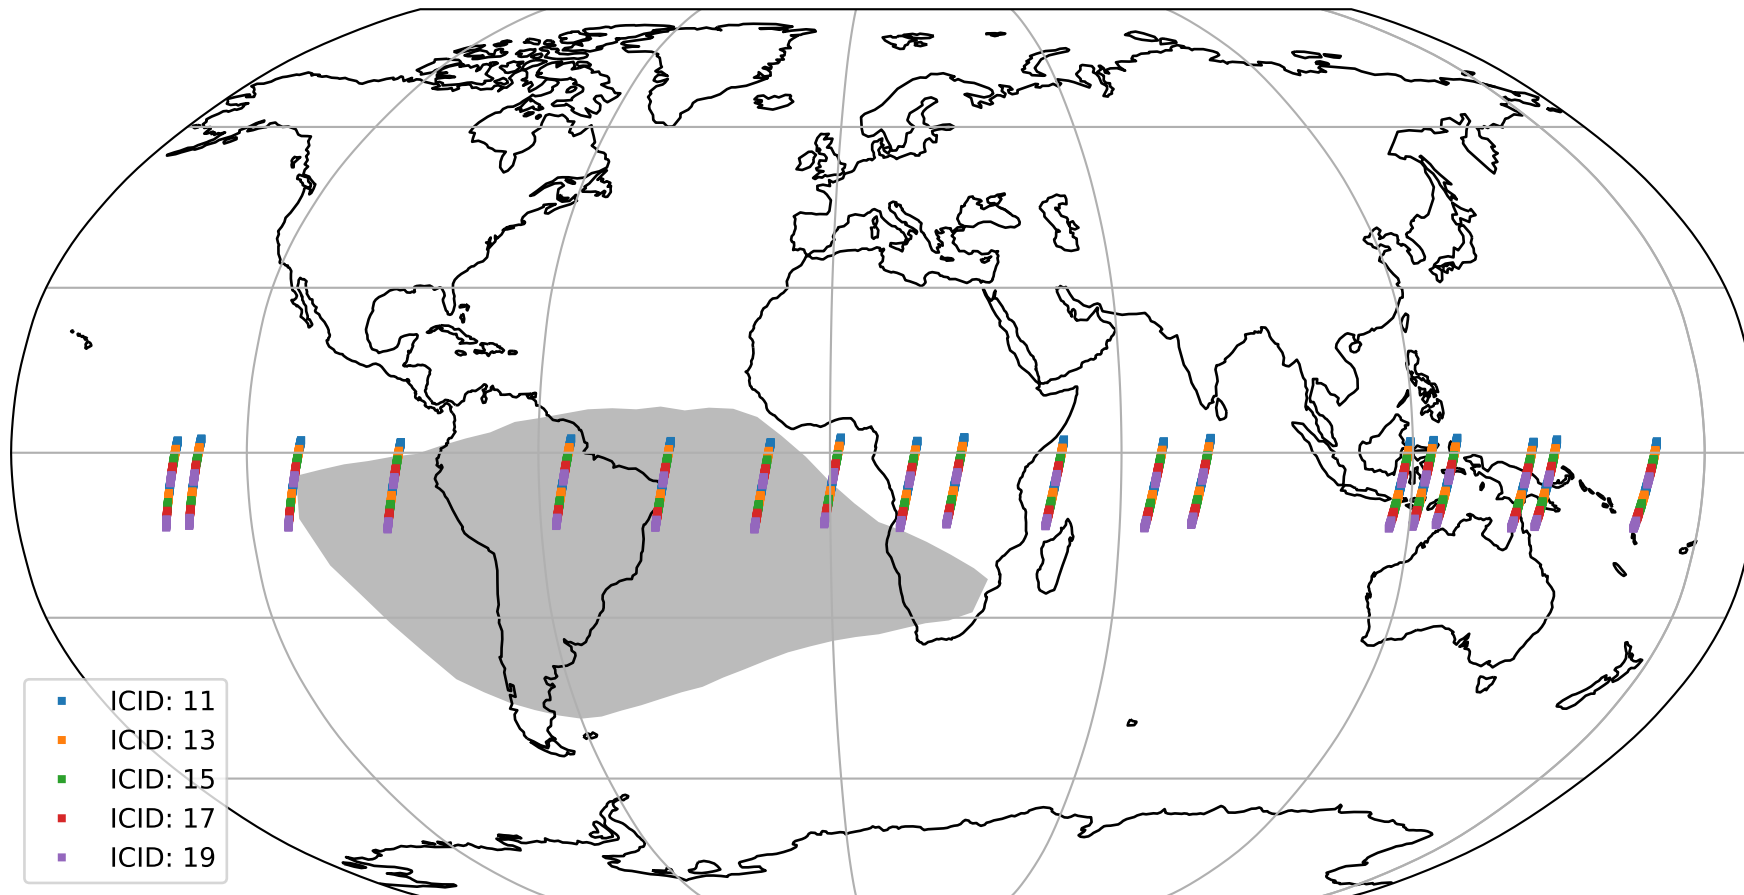

Tropomi SWIR offset (official)

orbits : 19 in [19897, 19942]
coverage : 2021-08-16 / 2021-08-19
median : 0.52598 V
spread : 0.035908 V
created : 2023-08-21T15:02:53

value detector map

Tropomi SWIR offset (official)

orbits : 19 in [19897, 19942]
coverage : 2021-08-16 / 2021-08-19
median : 30.967 μV
spread : 15.319 μV
created : 2023-08-21T15:02:53

Tropomi SWIR offset (official)

orbits : 19 in [19897, 19942]
coverage : 2021-08-16 / 2021-08-19
median : -0.036792 mV
spread : 0.38928 mV
created : 2023-08-21T15:02:54

value compared with SWIR offset CKD

Tropomi SWIR offset (official) ground-tracks of Sentinel-5P

orbits : 19 in [19897, 19942]
coverage : 2021-08-16 / 2021-08-19
created : 2023-08-21T15:02:54

Tropomi SWIR offset (official)

orbits : [2827, 19942]
coverage : 2018-04-30 / 2021-08-19
created : 2023-08-21T15:02:55

trend of detector median & temperatures