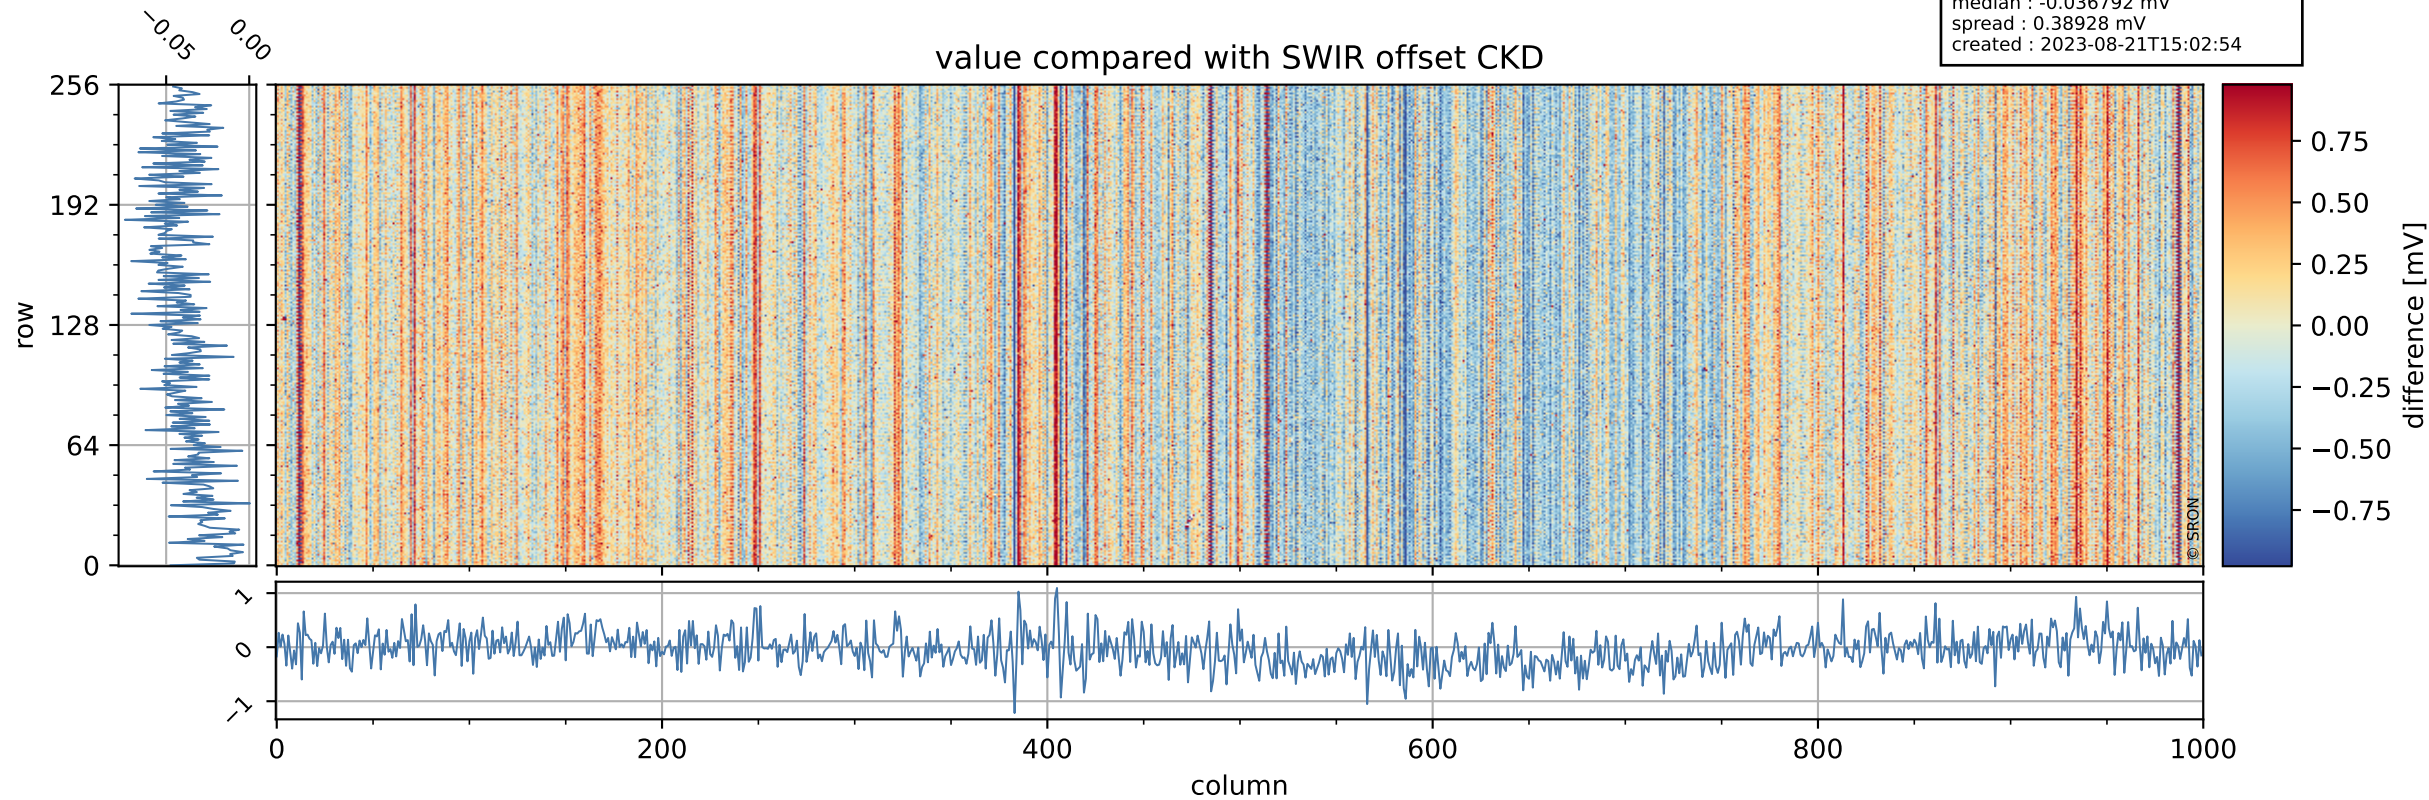

Tropomi SWIR offset (official)

orbits : 19 in [19897, 19942]
coverage : 2021-08-16 / 2021-08-19
median : 0.52598 V
spread : 0.035908 V
created : 2023-08-21T15:02:53

value detector map

Tropomi SWIR offset (official)

orbits : 19 in [19897, 19942]
coverage : 2021-08-16 / 2021-08-19
median : 30.967 μV
spread : 15.319 μV
created : 2023-08-21T15:02:53

Tropomi SWIR offset (official)

orbits : 19 in [19897, 19942]
coverage : 2021-08-16 / 2021-08-19
median : -0.036792 mV
spread : 0.38928 mV
created : 2023-08-21T15:02:54

value compared with SWIR offset CKD

Tropomi SWIR offset (official) ground-tracks of Sentinel-5P

orbits : 19 in [19897, 19942]
coverage : 2021-08-16 / 2021-08-19
created : 2023-08-21T15:02:54

Tropomi SWIR offset (official)

orbits : [2827, 19942]
coverage : 2018-04-30 / 2021-08-19
created : 2023-08-21T15:02:55

trend of detector median & temperatures