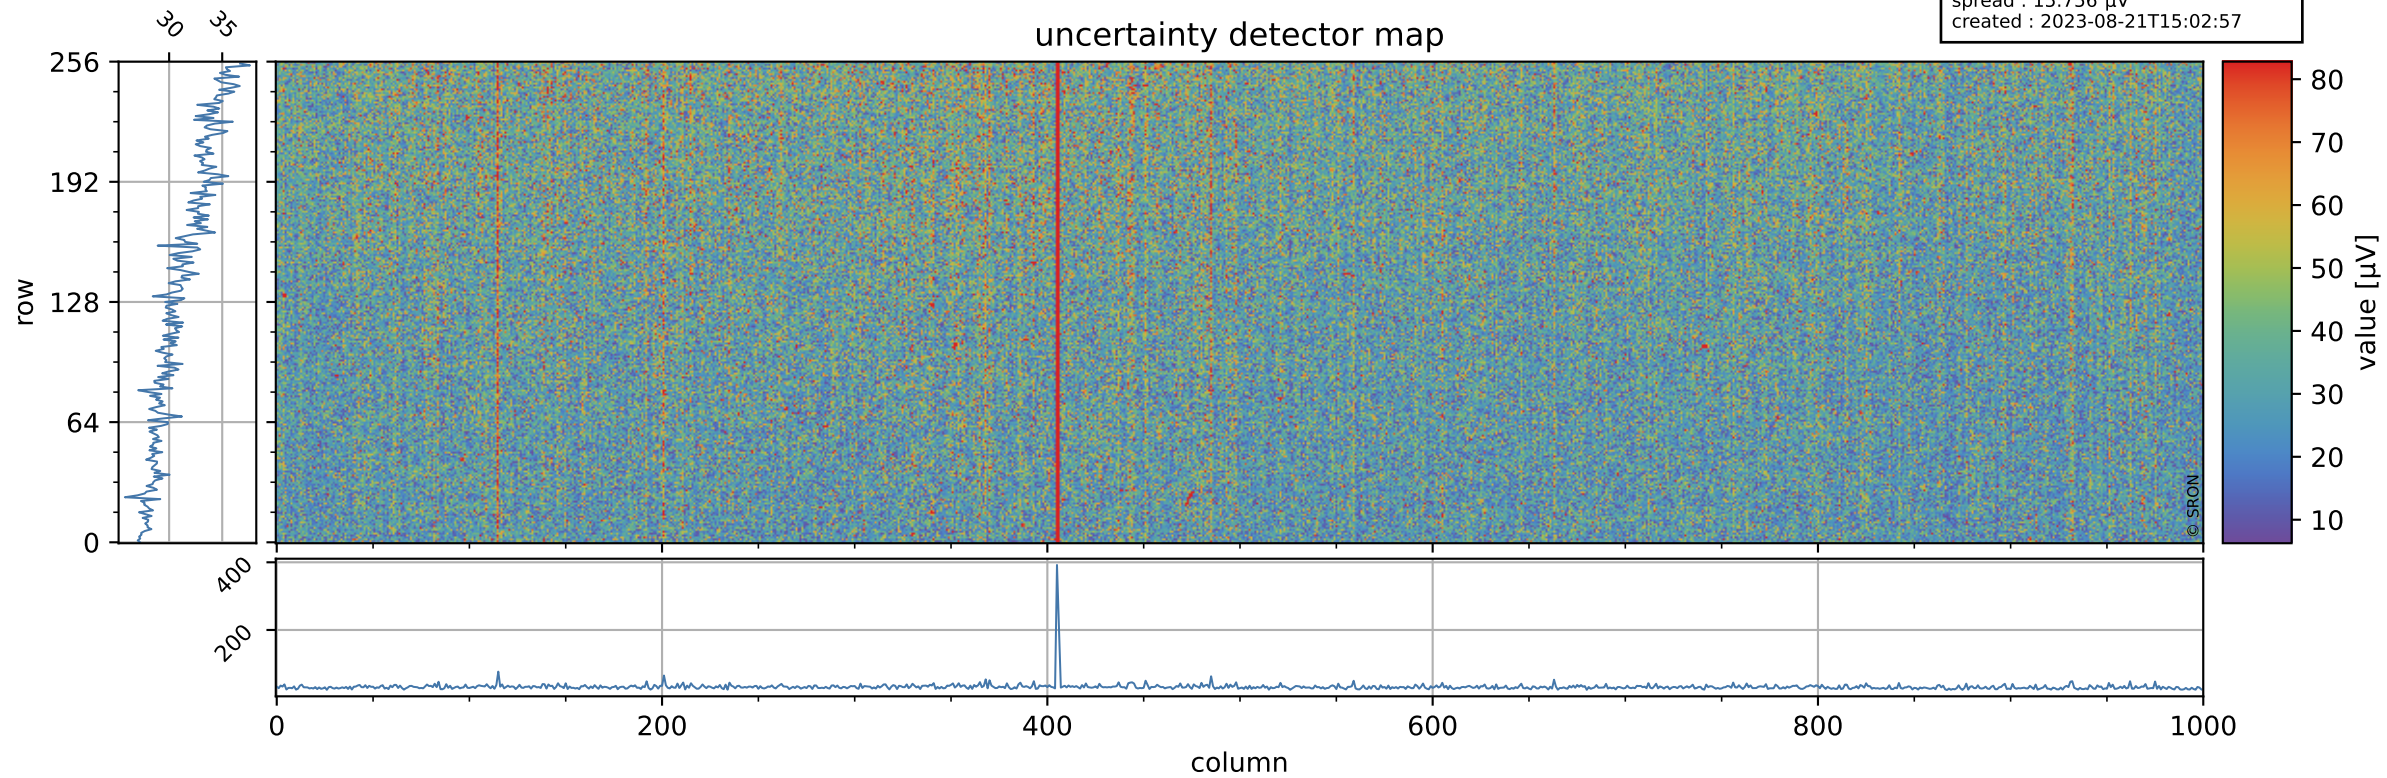

Tropomi SWIR offset (official)

orbits : 19 in [19912, 19957]
coverage : 2021-08-16 / 2021-08-20
median : 0.52599 V
spread : 0.035907 V
created : 2023-08-21T15:02:56

value detector map

Tropomi SWIR offset (official)

orbits : 19 in [19912, 19957]
coverage : 2021-08-16 / 2021-08-20
median : 31.431 μV
spread : 15.756 μV
created : 2023-08-21T15:02:57

Tropomi SWIR offset (official)

orbits : 19 in [19912, 19957]
coverage : 2021-08-16 / 2021-08-20
median : -0.032023 mV
spread : 0.38854 mV
created : 2023-08-21T15:02:57

value compared with SWIR offset CKD

Tropomi SWIR offset (official) ground-tracks of Sentinel-5P

orbits : 19 in [19912, 19957]
coverage : 2021-08-16 / 2021-08-20
created : 2023-08-21T15:02:57

Tropomi SWIR offset (official)

orbits : [2827, 19957]
coverage : 2018-04-30 / 2021-08-20
created : 2023-08-21T15:02:58

trend of detector median & temperatures