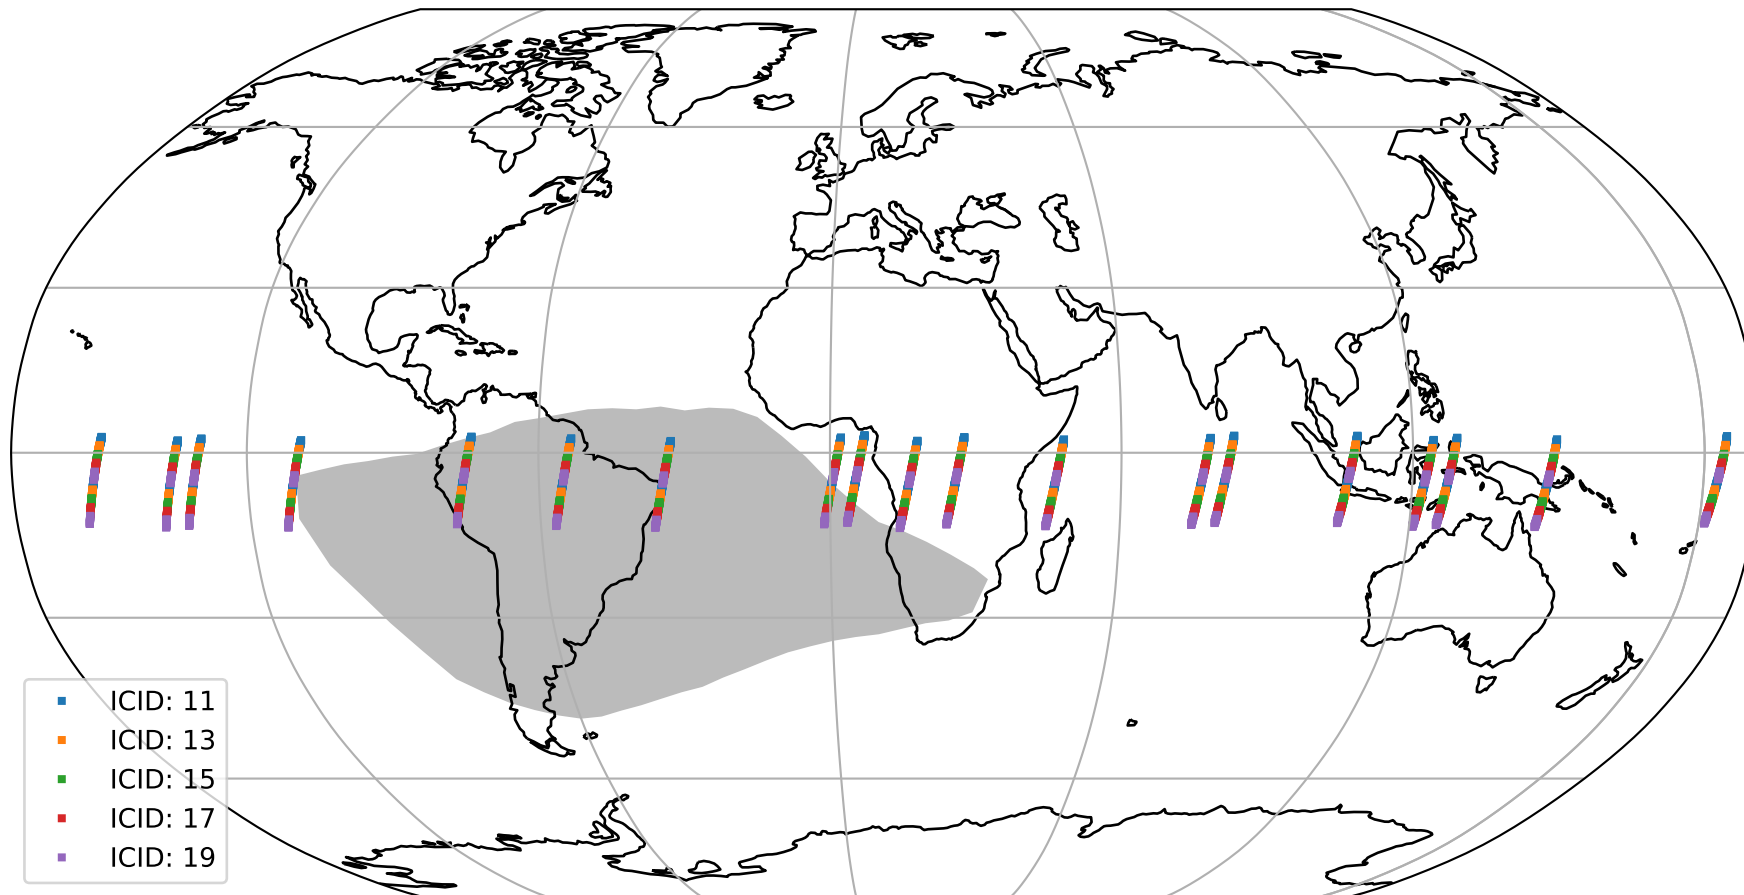

Tropomi SWIR offset (official)

orbits : 19 in [19912, 19957]
coverage : 2021-08-16 / 2021-08-20
median : 0.52599 V
spread : 0.035907 V
created : 2023-08-21T15:02:56

value detector map

Tropomi SWIR offset (official)

orbits : 19 in [19912, 19957]
coverage : 2021-08-16 / 2021-08-20
median : 31.431 μV
spread : 15.756 μV
created : 2023-08-21T15:02:57

Tropomi SWIR offset (official)

orbits : 19 in [19912, 19957]
coverage : 2021-08-16 / 2021-08-20
median : -0.032023 mV
spread : 0.38854 mV
created : 2023-08-21T15:02:57

value compared with SWIR offset CKD

Tropomi SWIR offset (official) ground-tracks of Sentinel-5P

orbits : 19 in [19912, 19957]
coverage : 2021-08-16 / 2021-08-20
created : 2023-08-21T15:02:57

Tropomi SWIR offset (official)

orbits : [2827, 19957]
coverage : 2018-04-30 / 2021-08-20
created : 2023-08-21T15:02:58

trend of detector median & temperatures