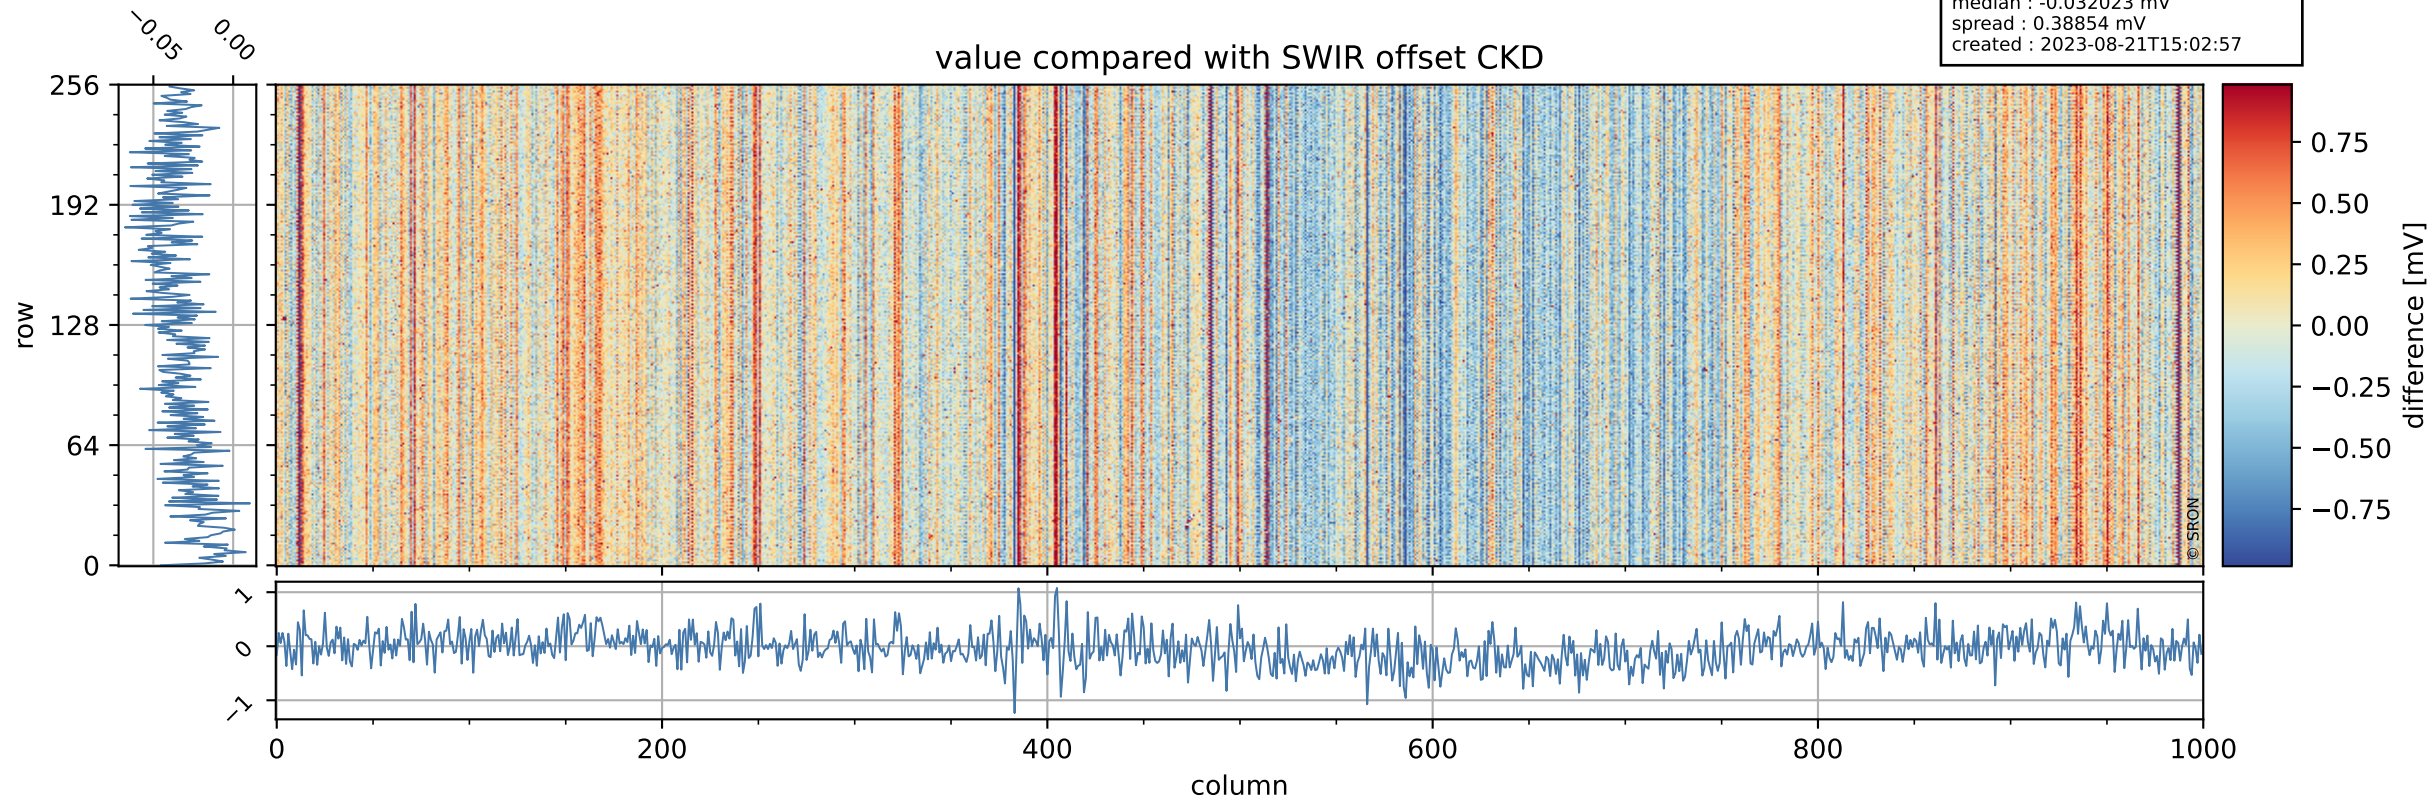

Tropomi SWIR offset (official)

orbits : 19 in [19912, 19957]
coverage : 2021-08-16 / 2021-08-20
median : 0.52599 V
spread : 0.035907 V
created : 2023-08-21T15:02:56

value detector map

Tropomi SWIR offset (official)

orbits : 19 in [19912, 19957]
coverage : 2021-08-16 / 2021-08-20
median : 31.431 μV
spread : 15.756 μV
created : 2023-08-21T15:02:57

Tropomi SWIR offset (official)

orbits : 19 in [19912, 19957]
coverage : 2021-08-16 / 2021-08-20
median : -0.032023 mV
spread : 0.38854 mV
created : 2023-08-21T15:02:57

value compared with SWIR offset CKD

Tropomi SWIR offset (official) ground-tracks of Sentinel-5P

orbits : 19 in [19912, 19957]
coverage : 2021-08-16 / 2021-08-20
created : 2023-08-21T15:02:57

Tropomi SWIR offset (official)

orbits : [2827, 19957]
coverage : 2018-04-30 / 2021-08-20
created : 2023-08-21T15:02:58

trend of detector median & temperatures