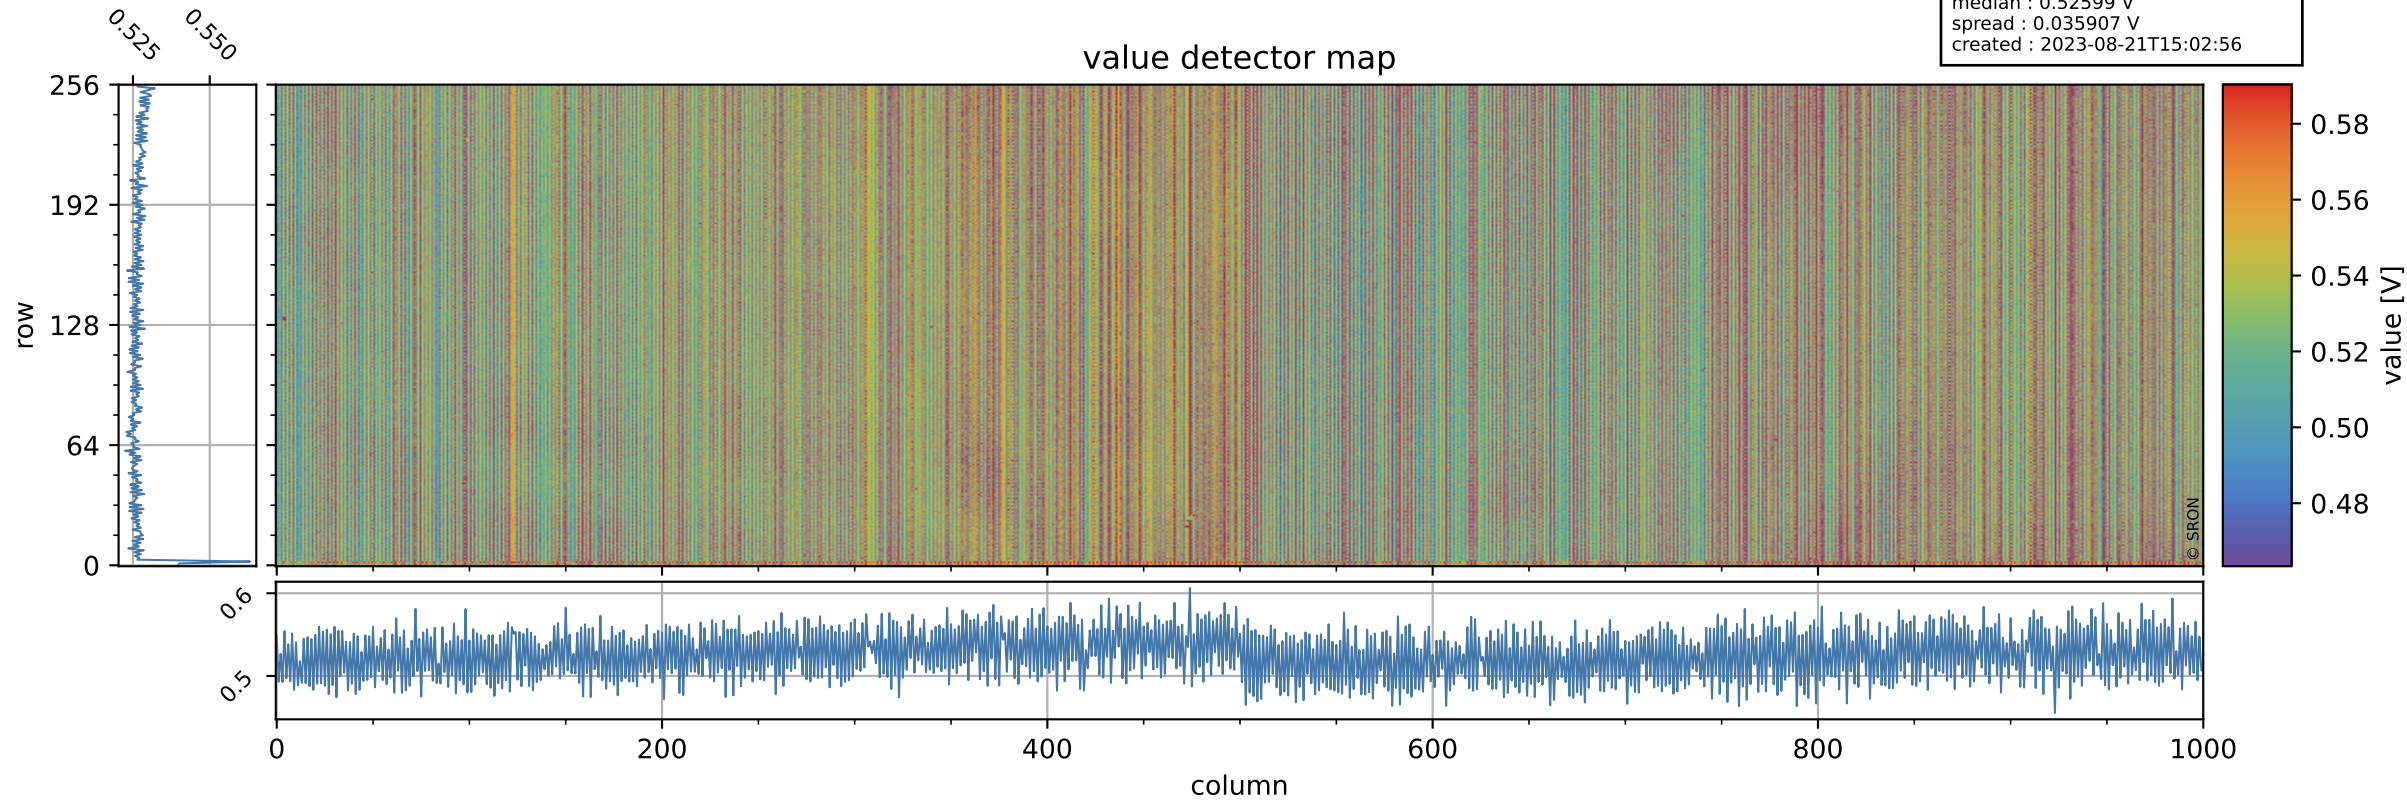

Tropomi SWIR offset (official)

orbits : 19 in [19912, 19957]
coverage : 2021-08-16 / 2021-08-20
median : 0.52599 V
spread : 0.035907 V
created : 2023-08-21T15:02:56

value detector map

Tropomi SWIR offset (official)

orbits : 19 in [19912, 19957]
coverage : 2021-08-16 / 2021-08-20
median : 31.431 μV
spread : 15.756 μV
created : 2023-08-21T15:02:57

Tropomi SWIR offset (official)

orbits : 19 in [19912, 19957]
coverage : 2021-08-16 / 2021-08-20
median : -0.032023 mV
spread : 0.38854 mV
created : 2023-08-21T15:02:57

value compared with SWIR offset CKD

Tropomi SWIR offset (official) ground-tracks of Sentinel-5P

orbits : 19 in [19912, 19957]
coverage : 2021-08-16 / 2021-08-20
created : 2023-08-21T15:02:57

Tropomi SWIR offset (official)

orbits : [2827, 19957]
coverage : 2018-04-30 / 2021-08-20
created : 2023-08-21T15:02:58

trend of detector median & temperatures