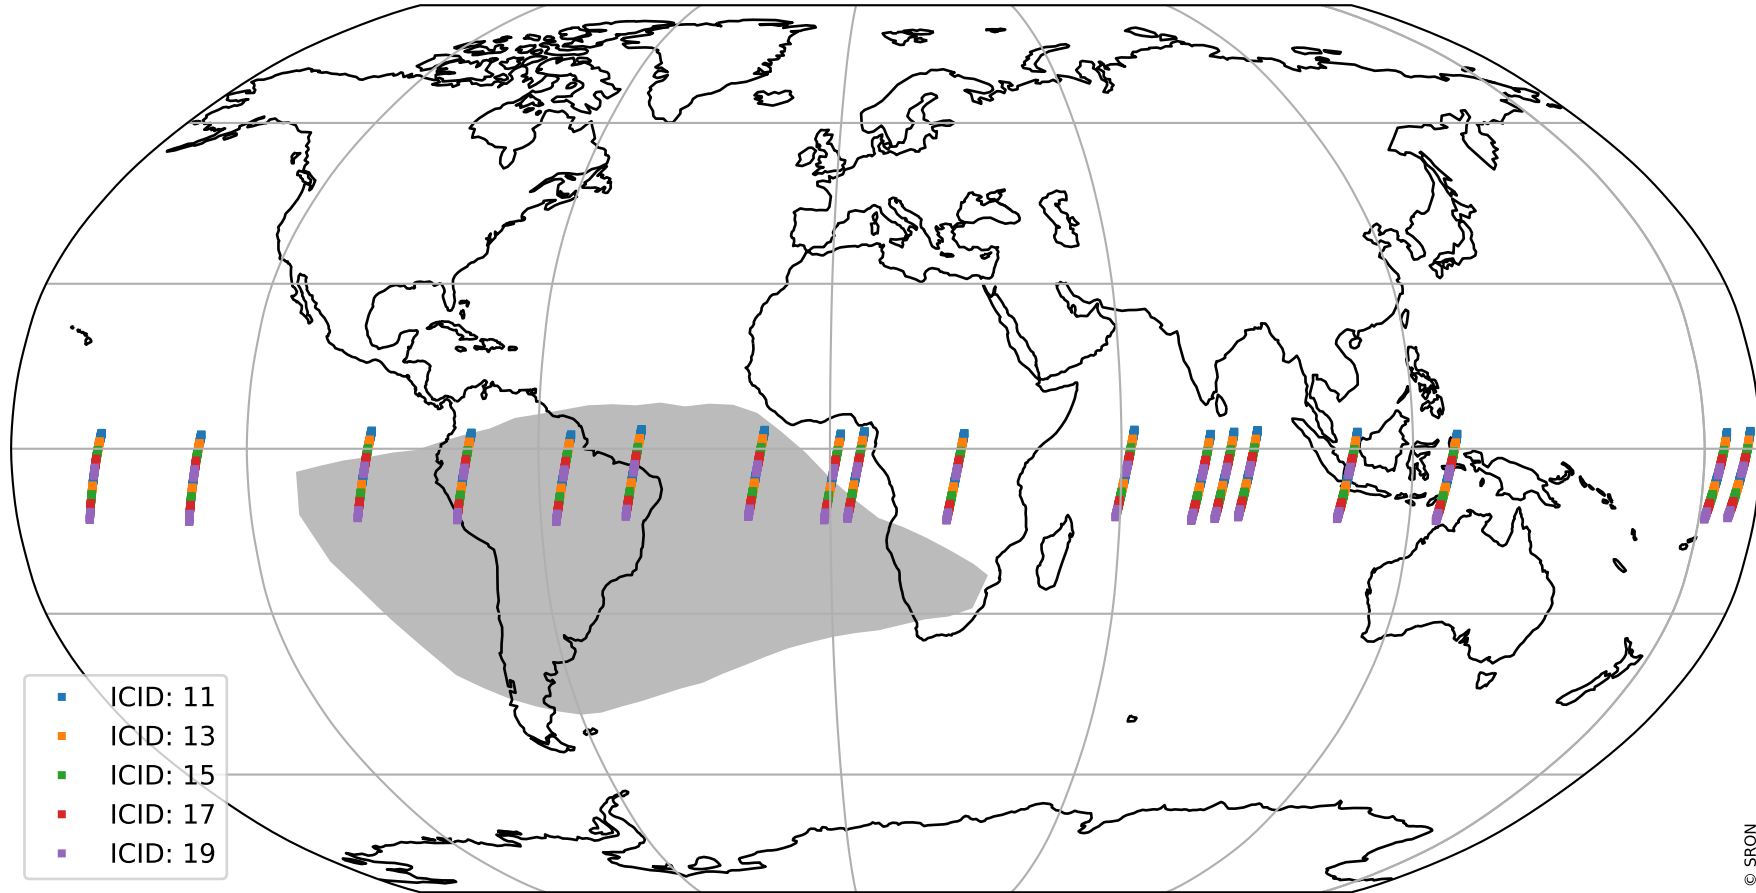

Tropomi SWIR offset (official)

orbits : 18 in [19927, 19972]
coverage : 2021-08-18 / 2021-08-21
median : 0.52597 V
spread : 0.035908 V
created : 2023-08-21T15:02:59

value detector map

Tropomi SWIR offset (official)

orbits : 18 in [19927, 19972]
coverage : 2021-08-18 / 2021-08-21
median : 35.041 μV
spread : 17.319 μV
created : 2023-08-21T15:02:59

Tropomi SWIR offset (official)

orbits : 18 in [19927, 19972]
coverage : 2021-08-18 / 2021-08-21
median : -0.047044 mV
spread : 0.39311 mV
created : 2023-08-21T15:03:00

value compared with SWIR offset CKD

Tropomi SWIR offset (official) ground-tracks of Sentinel-5P

orbits : 18 in [19927, 19972]
coverage : 2021-08-18 / 2021-08-21
created : 2023-08-21T15:03:00

Tropomi SWIR offset (official)

orbits : [2827, 19972]
coverage : 2018-04-30 / 2021-08-21
created : 2023-08-21T15:03:01

trend of detector median & temperatures