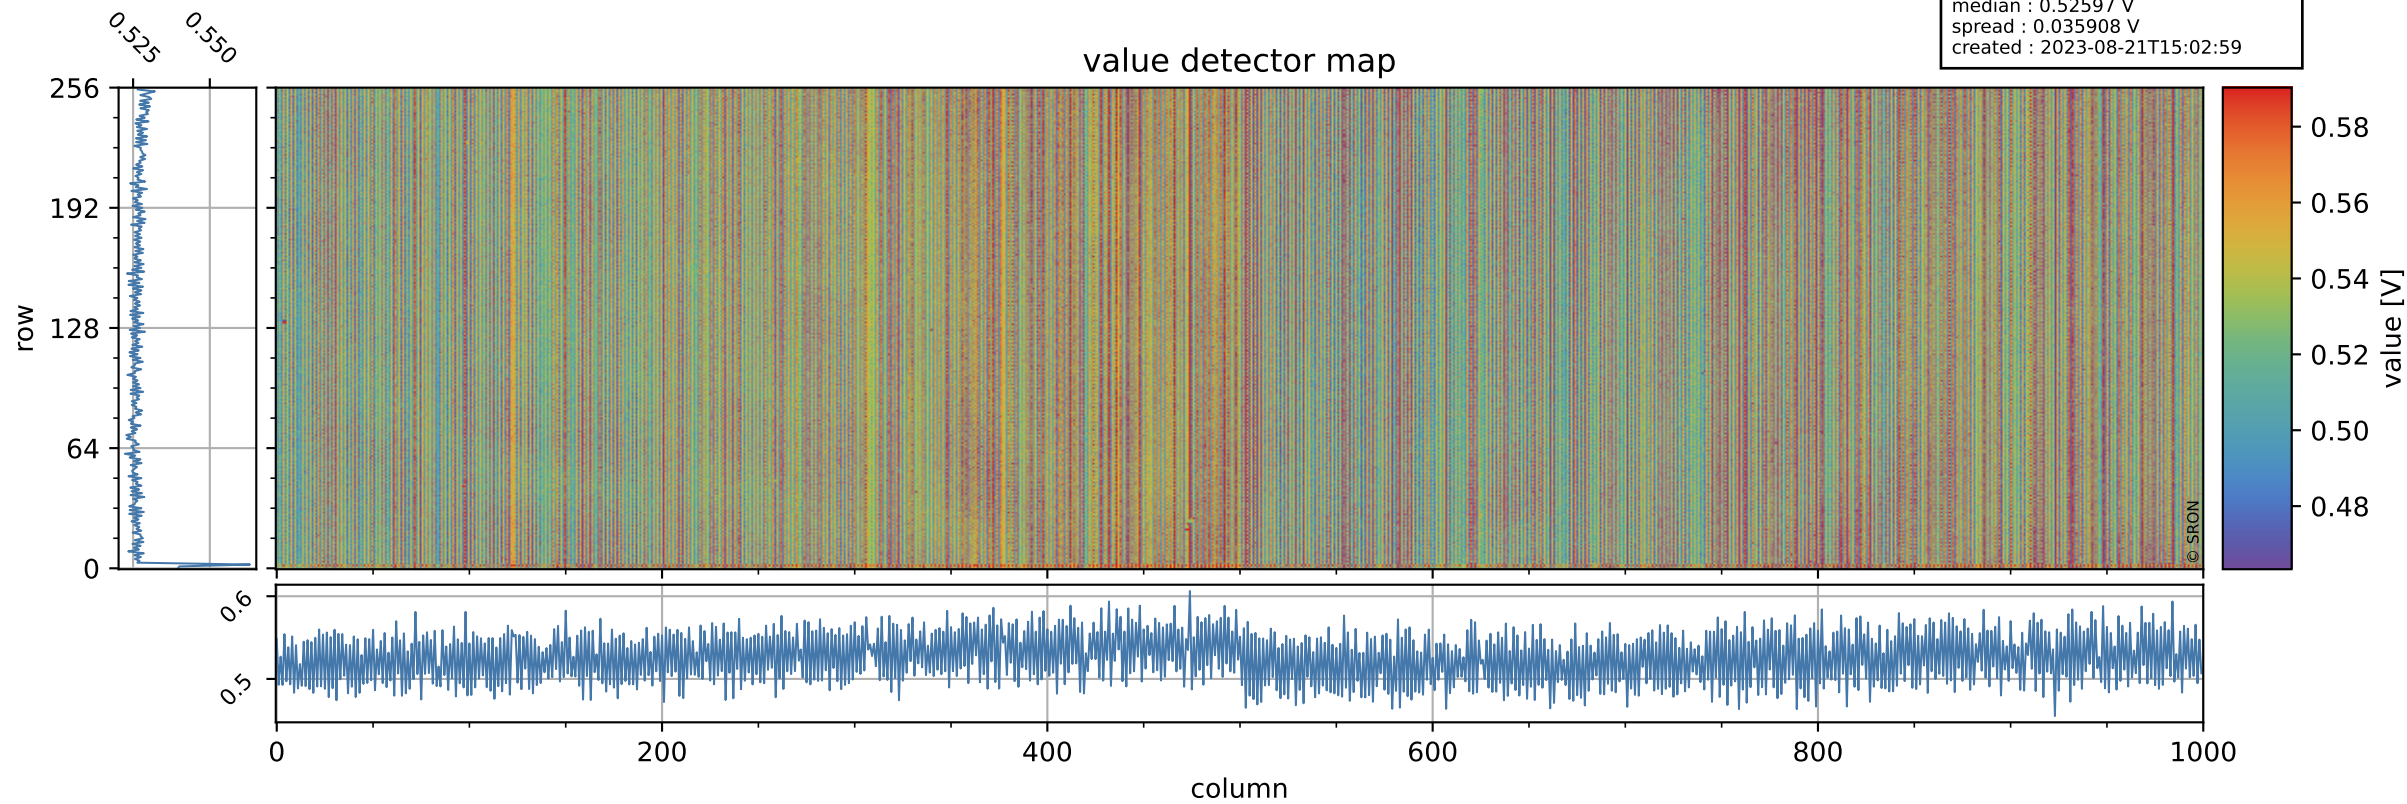

Tropomi SWIR offset (official)

orbits : 18 in [19927, 19972]
coverage : 2021-08-18 / 2021-08-21
median : 0.52597 V
spread : 0.035908 V
created : 2023-08-21T15:02:59

value detector map

Tropomi SWIR offset (official)

orbits : 18 in [19927, 19972]
coverage : 2021-08-18 / 2021-08-21
median : 35.041 μV
spread : 17.319 μV
created : 2023-08-21T15:02:59

Tropomi SWIR offset (official)

orbits : 18 in [19927, 19972]
coverage : 2021-08-18 / 2021-08-21
median : -0.047044 mV
spread : 0.39311 mV
created : 2023-08-21T15:03:00

value compared with SWIR offset CKD

Tropomi SWIR offset (official) ground-tracks of Sentinel-5P

orbits : 18 in [19927, 19972]
coverage : 2021-08-18 / 2021-08-21
created : 2023-08-21T15:03:00

Tropomi SWIR offset (official)

orbits : [2827, 19972]
coverage : 2018-04-30 / 2021-08-21
created : 2023-08-21T15:03:01

trend of detector median & temperatures