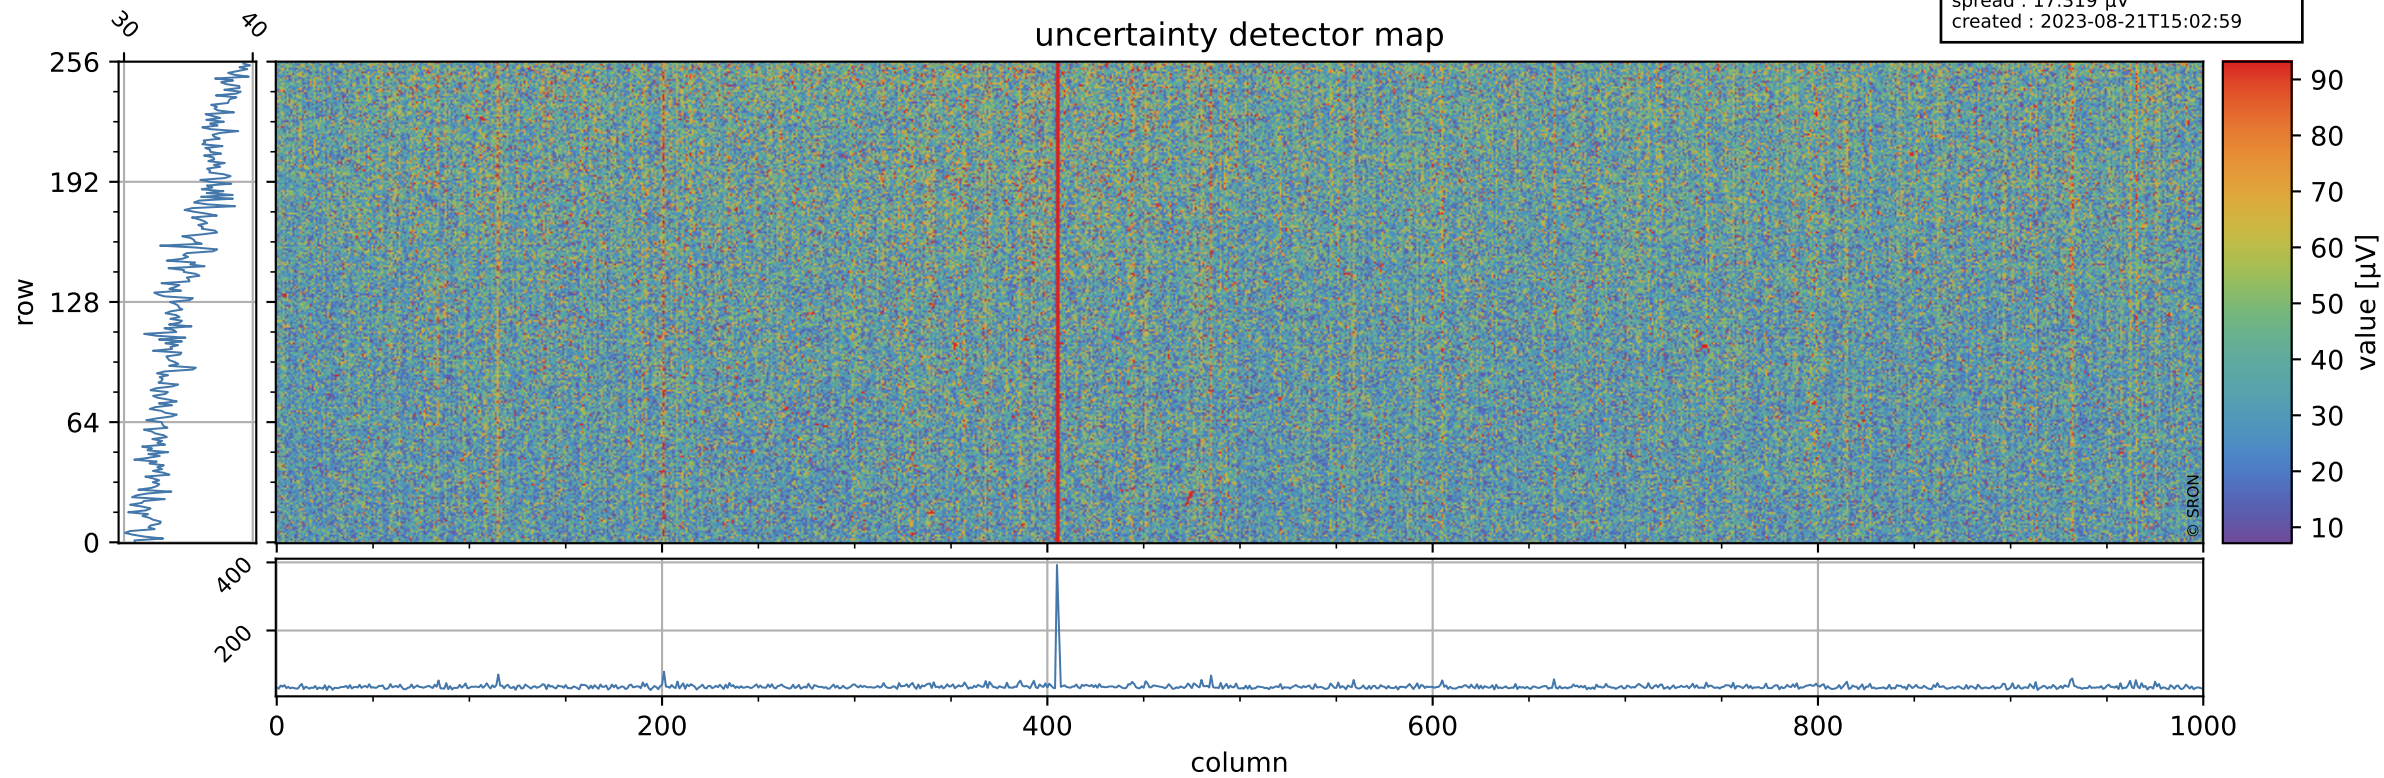

Tropomi SWIR offset (official)

orbits : 18 in [19927, 19972]
coverage : 2021-08-18 / 2021-08-21
median : 0.52597 V
spread : 0.035908 V
created : 2023-08-21T15:02:59

value detector map

Tropomi SWIR offset (official)

orbits : 18 in [19927, 19972]
coverage : 2021-08-18 / 2021-08-21
median : 35.041 μV
spread : 17.319 μV
created : 2023-08-21T15:02:59

Tropomi SWIR offset (official)

orbits : 18 in [19927, 19972]
coverage : 2021-08-18 / 2021-08-21
median : -0.047044 mV
spread : 0.39311 mV
created : 2023-08-21T15:03:00

value compared with SWIR offset CKD

Tropomi SWIR offset (official) ground-tracks of Sentinel-5P

orbits : 18 in [19927, 19972]
coverage : 2021-08-18 / 2021-08-21
created : 2023-08-21T15:03:00

Tropomi SWIR offset (official)

orbits : [2827, 19972]
coverage : 2018-04-30 / 2021-08-21
created : 2023-08-21T15:03:01

trend of detector median & temperatures