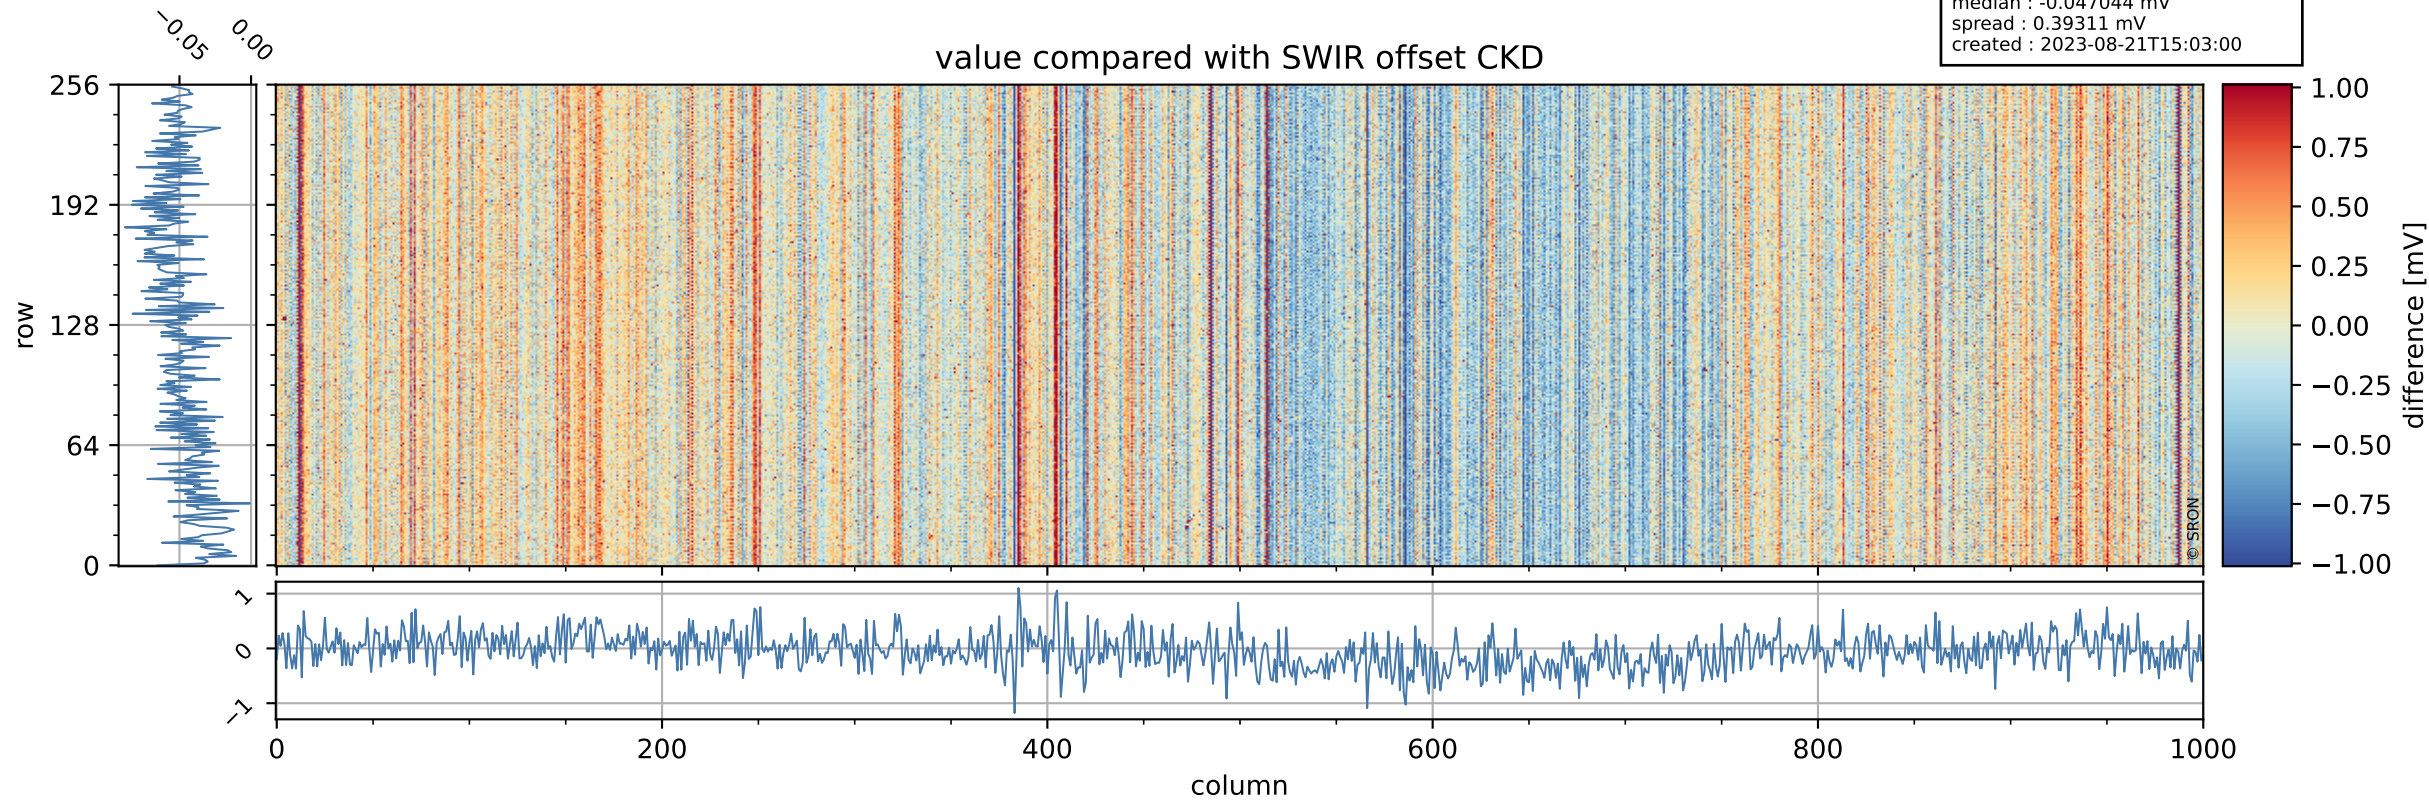

Tropomi SWIR offset (official)

orbits : 18 in [19927, 19972]
coverage : 2021-08-18 / 2021-08-21
median : 0.52597 V
spread : 0.035908 V
created : 2023-08-21T15:02:59

value detector map

Tropomi SWIR offset (official)

orbits : 18 in [19927, 19972]
coverage : 2021-08-18 / 2021-08-21
median : 35.041 μV
spread : 17.319 μV
created : 2023-08-21T15:02:59

Tropomi SWIR offset (official)

orbits : 18 in [19927, 19972]
coverage : 2021-08-18 / 2021-08-21
median : -0.047044 mV
spread : 0.39311 mV
created : 2023-08-21T15:03:00

value compared with SWIR offset CKD

Tropomi SWIR offset (official) ground-tracks of Sentinel-5P

orbits : 18 in [19927, 19972]
coverage : 2021-08-18 / 2021-08-21
created : 2023-08-21T15:03:00

Tropomi SWIR offset (official)

orbits : [2827, 19972]
coverage : 2018-04-30 / 2021-08-21
created : 2023-08-21T15:03:01

trend of detector median & temperatures