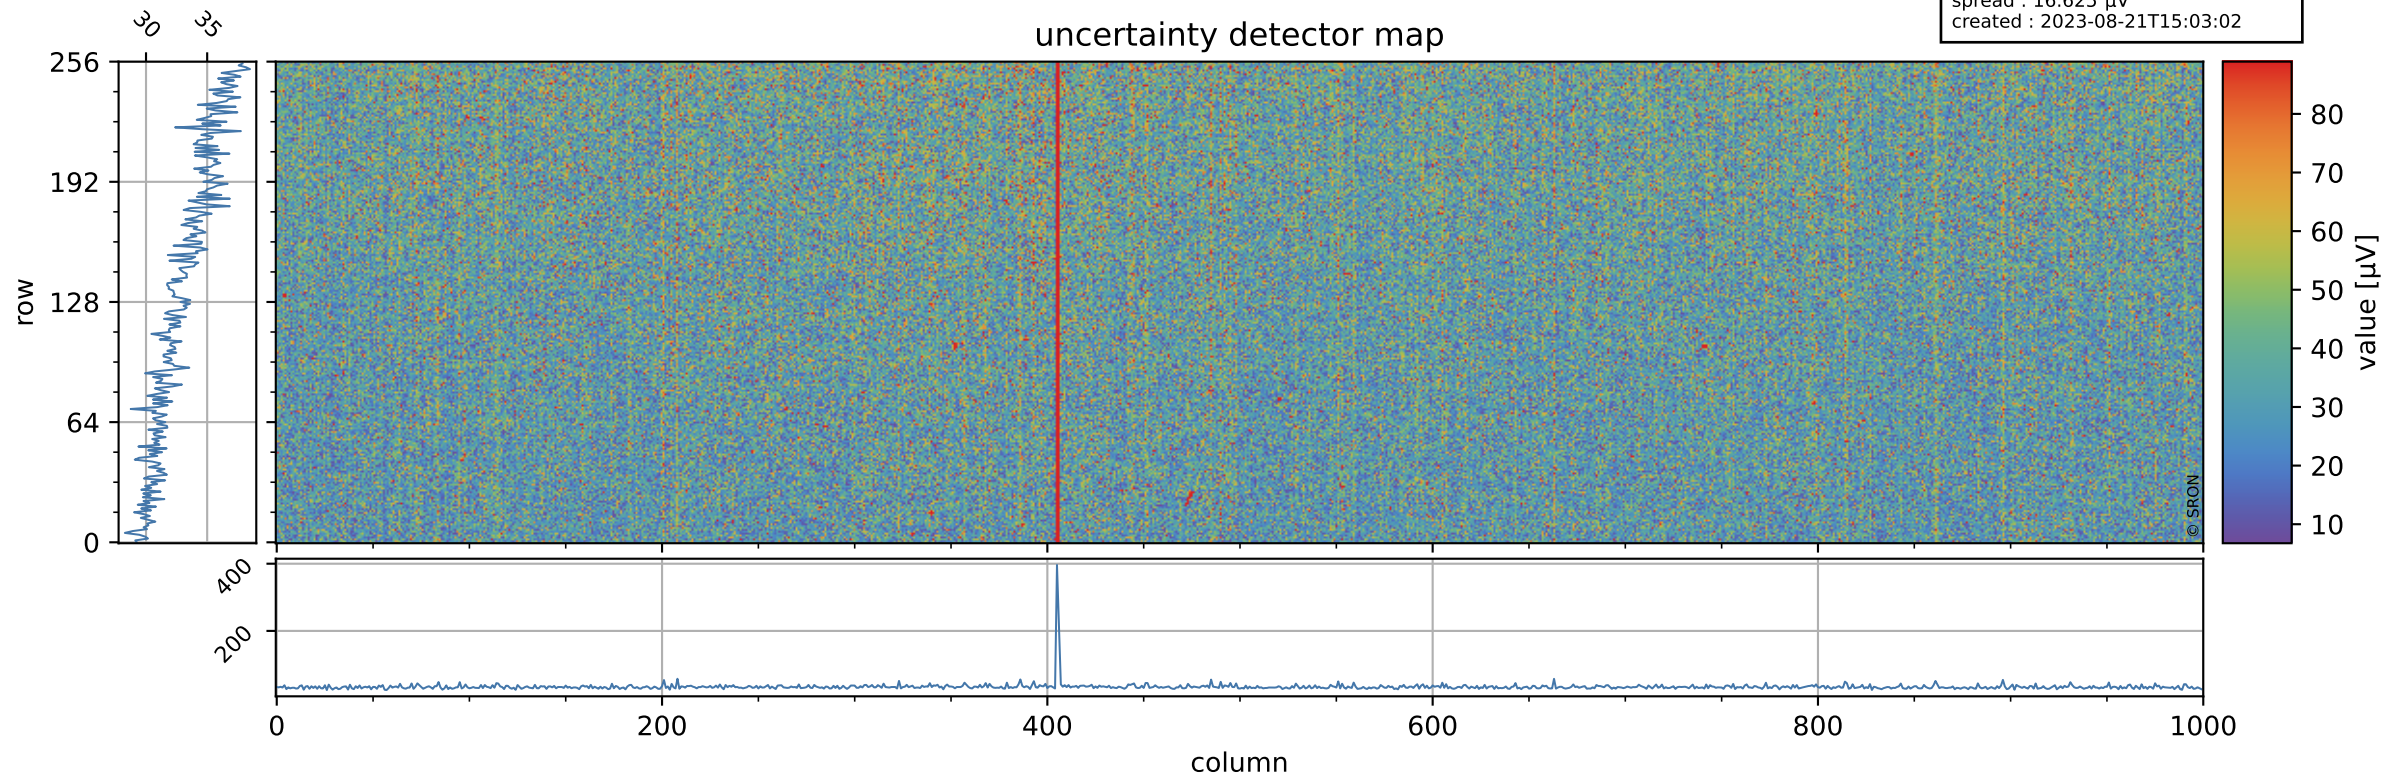

Tropomi SWIR offset (official)

orbits : 19 in [19942, 19987]
coverage : 2021-08-19 / 2021-08-22
median : 0.52596 V
spread : 0.035908 V
created : 2023-08-21T15:03:02

value detector map

Tropomi SWIR offset (official)

orbits : 19 in [19942, 19987]
coverage : 2021-08-19 / 2021-08-22
median : 33.326 μV
spread : 16.625 μV
created : 2023-08-21T15:03:02

Tropomi SWIR offset (official)

orbits : 19 in [19942, 19987]
coverage : 2021-08-19 / 2021-08-22
median : -0.056283 mV
spread : 0.3946 mV
created : 2023-08-21T15:03:03

value compared with SWIR offset CKD

Tropomi SWIR offset (official) ground-tracks of Sentinel-5P

orbits : 19 in [19942, 19987]
coverage : 2021-08-19 / 2021-08-22
created : 2023-08-21T15:03:03

Tropomi SWIR offset (official)

orbits : [2827, 19987]
coverage : 2018-04-30 / 2021-08-22
created : 2023-08-21T15:03:04

trend of detector median & temperatures