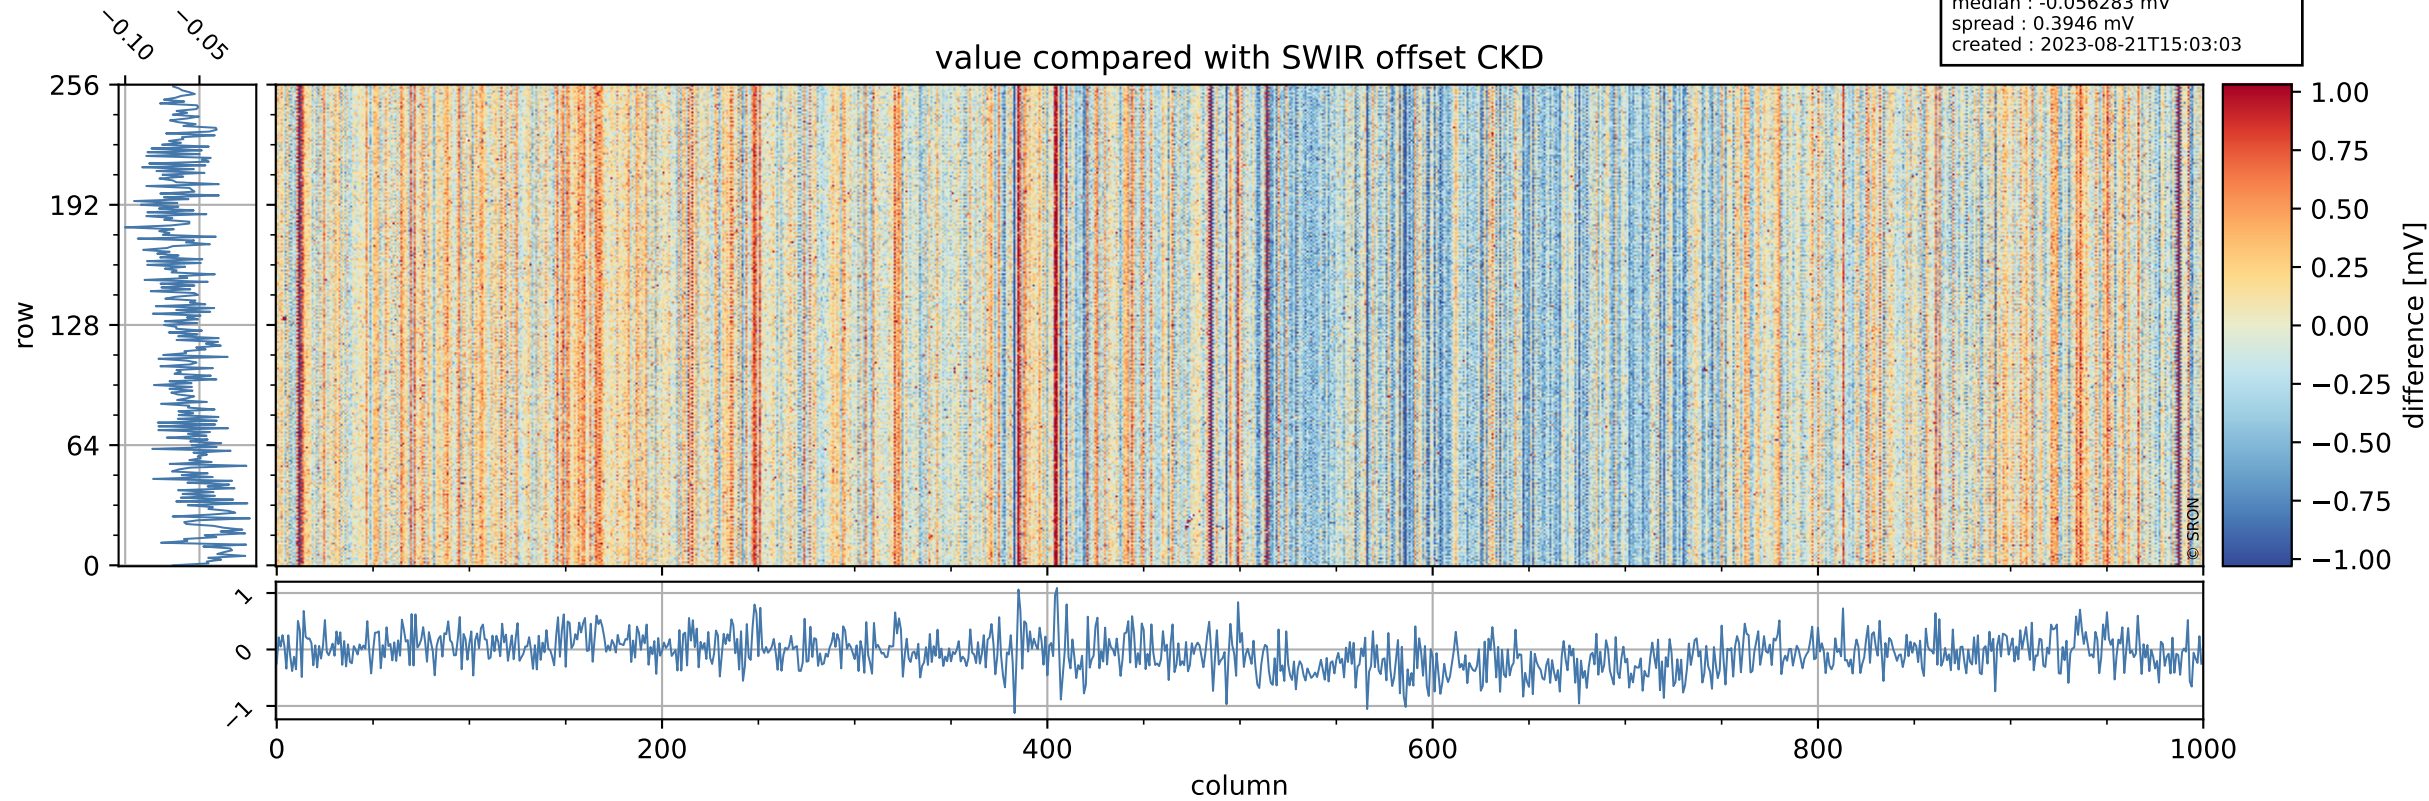

Tropomi SWIR offset (official)

orbits : 19 in [19942, 19987]
coverage : 2021-08-19 / 2021-08-22
median : 0.52596 V
spread : 0.035908 V
created : 2023-08-21T15:03:02

value detector map

Tropomi SWIR offset (official)

orbits : 19 in [19942, 19987]
coverage : 2021-08-19 / 2021-08-22
median : 33.326 μV
spread : 16.625 μV
created : 2023-08-21T15:03:02

Tropomi SWIR offset (official)

orbits : 19 in [19942, 19987]
coverage : 2021-08-19 / 2021-08-22
median : -0.056283 mV
spread : 0.3946 mV
created : 2023-08-21T15:03:03

value compared with SWIR offset CKD

Tropomi SWIR offset (official) ground-tracks of Sentinel-5P

orbits : 19 in [19942, 19987]
coverage : 2021-08-19 / 2021-08-22
created : 2023-08-21T15:03:03

Tropomi SWIR offset (official)

orbits : [2827, 19987]
coverage : 2018-04-30 / 2021-08-22
created : 2023-08-21T15:03:04

trend of detector median & temperatures