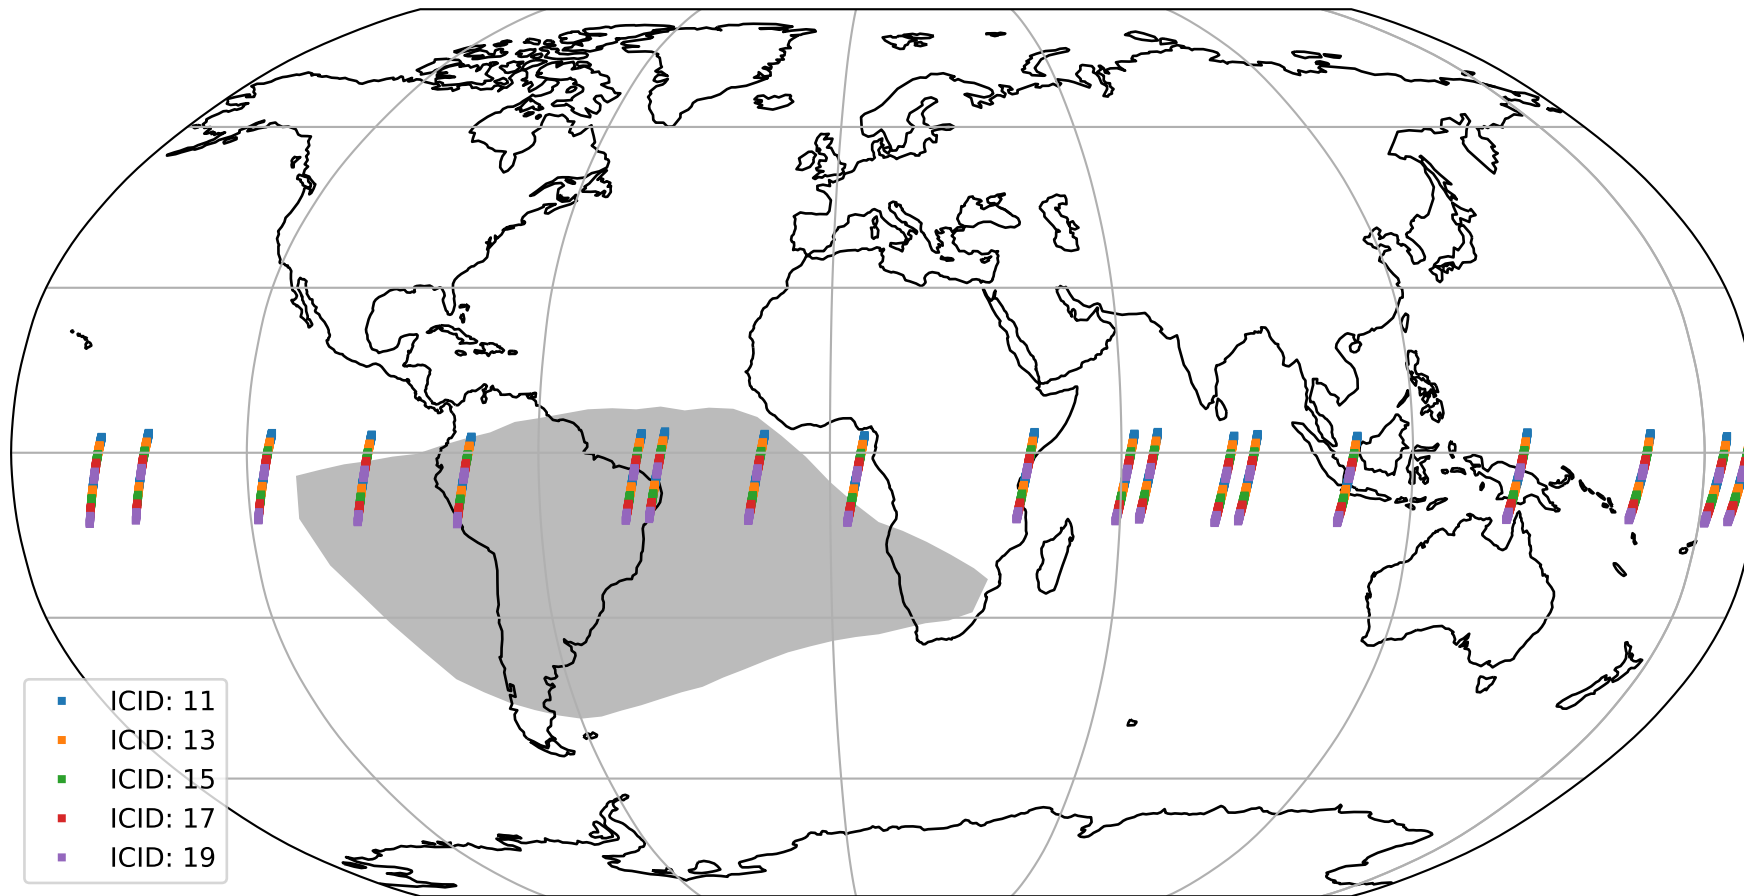

Tropomi SWIR offset (official)

orbits : 19 in [19942, 19987]
coverage : 2021-08-19 / 2021-08-22
median : 0.52596 V
spread : 0.035908 V
created : 2023-08-21T15:03:02

value detector map

Tropomi SWIR offset (official)

orbits : 19 in [19942, 19987]
coverage : 2021-08-19 / 2021-08-22
median : 33.326 μV
spread : 16.625 μV
created : 2023-08-21T15:03:02

Tropomi SWIR offset (official)

orbits : 19 in [19942, 19987]
coverage : 2021-08-19 / 2021-08-22
median : -0.056283 mV
spread : 0.3946 mV
created : 2023-08-21T15:03:03

value compared with SWIR offset CKD

Tropomi SWIR offset (official) ground-tracks of Sentinel-5P

orbits : 19 in [19942, 19987]
coverage : 2021-08-19 / 2021-08-22
created : 2023-08-21T15:03:03

Tropomi SWIR offset (official)

orbits : [2827, 19987]
coverage : 2018-04-30 / 2021-08-22
created : 2023-08-21T15:03:04

trend of detector median & temperatures