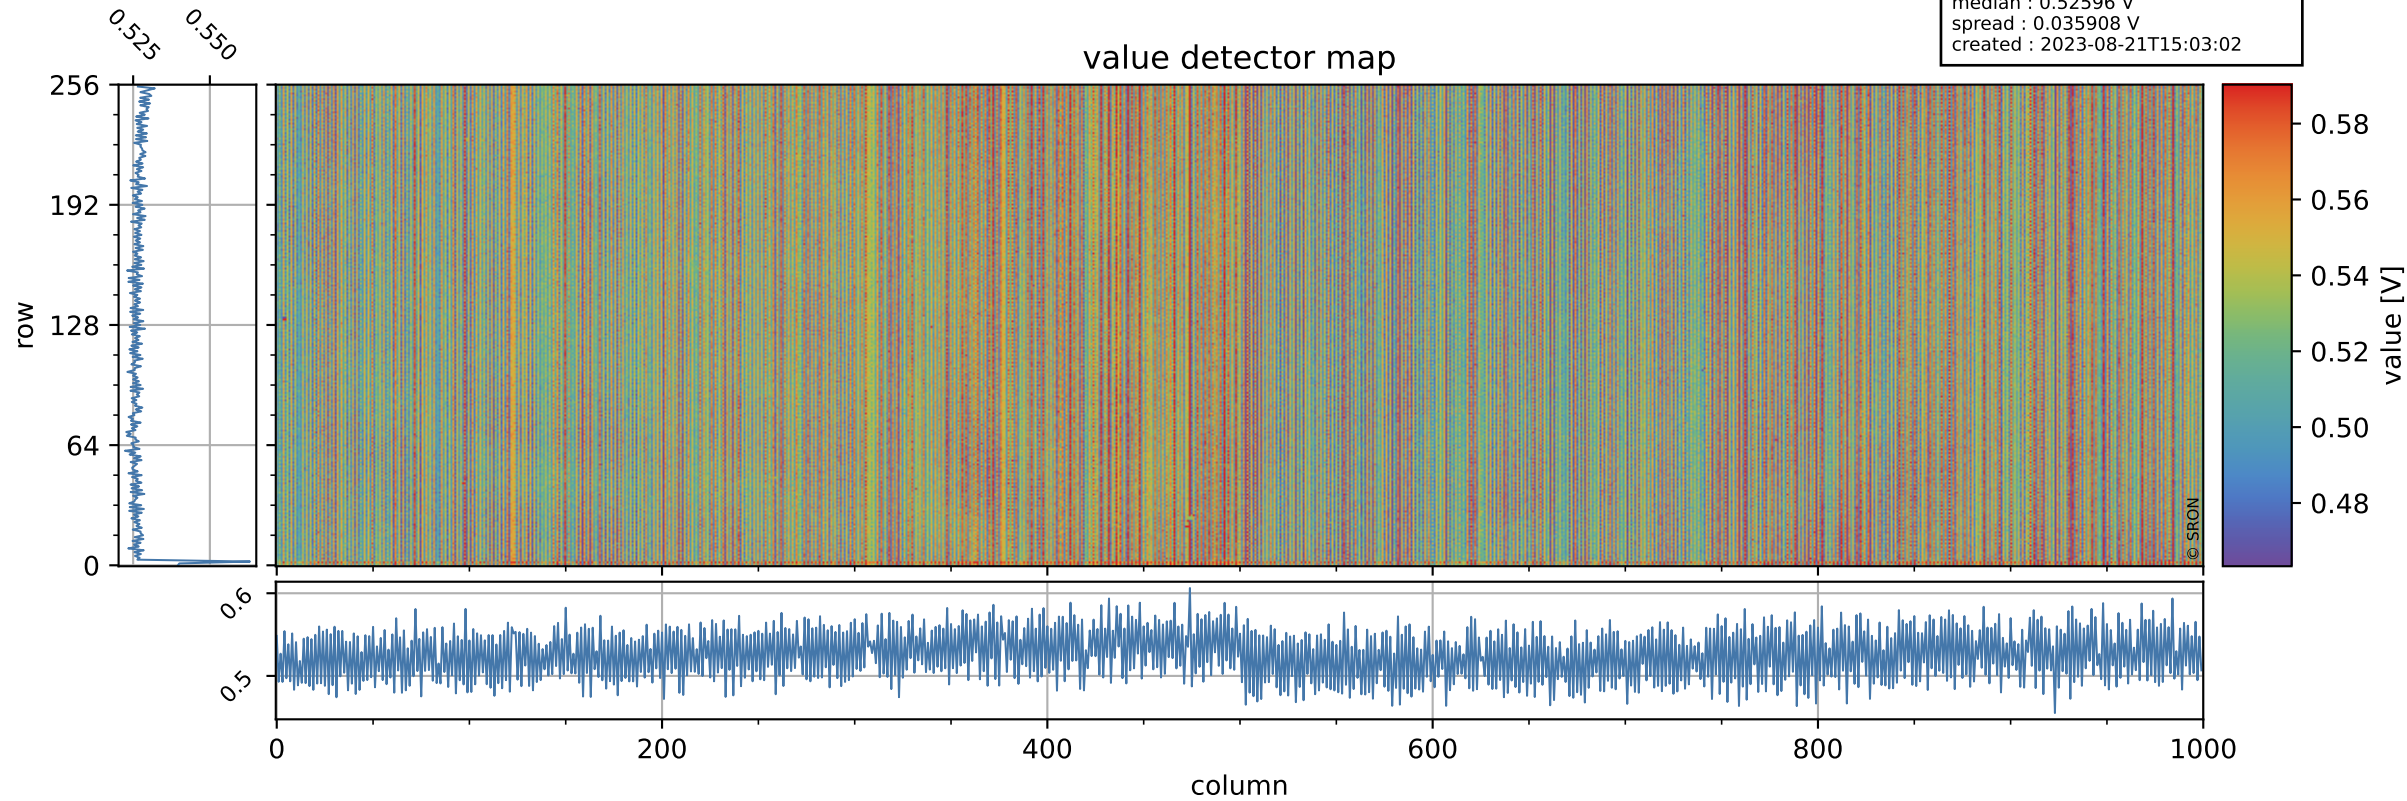

Tropomi SWIR offset (official)

orbits : 19 in [19942, 19987]
coverage : 2021-08-19 / 2021-08-22
median : 0.52596 V
spread : 0.035908 V
created : 2023-08-21T15:03:02

value detector map

Tropomi SWIR offset (official)

orbits : 19 in [19942, 19987]
coverage : 2021-08-19 / 2021-08-22
median : 33.326 μV
spread : 16.625 μV
created : 2023-08-21T15:03:02

Tropomi SWIR offset (official)

orbits : 19 in [19942, 19987]
coverage : 2021-08-19 / 2021-08-22
median : -0.056283 mV
spread : 0.3946 mV
created : 2023-08-21T15:03:03

value compared with SWIR offset CKD

Tropomi SWIR offset (official) ground-tracks of Sentinel-5P

orbits : 19 in [19942, 19987]
coverage : 2021-08-19 / 2021-08-22
created : 2023-08-21T15:03:03

Tropomi SWIR offset (official)

orbits : [2827, 19987]
coverage : 2018-04-30 / 2021-08-22
created : 2023-08-21T15:03:04

trend of detector median & temperatures