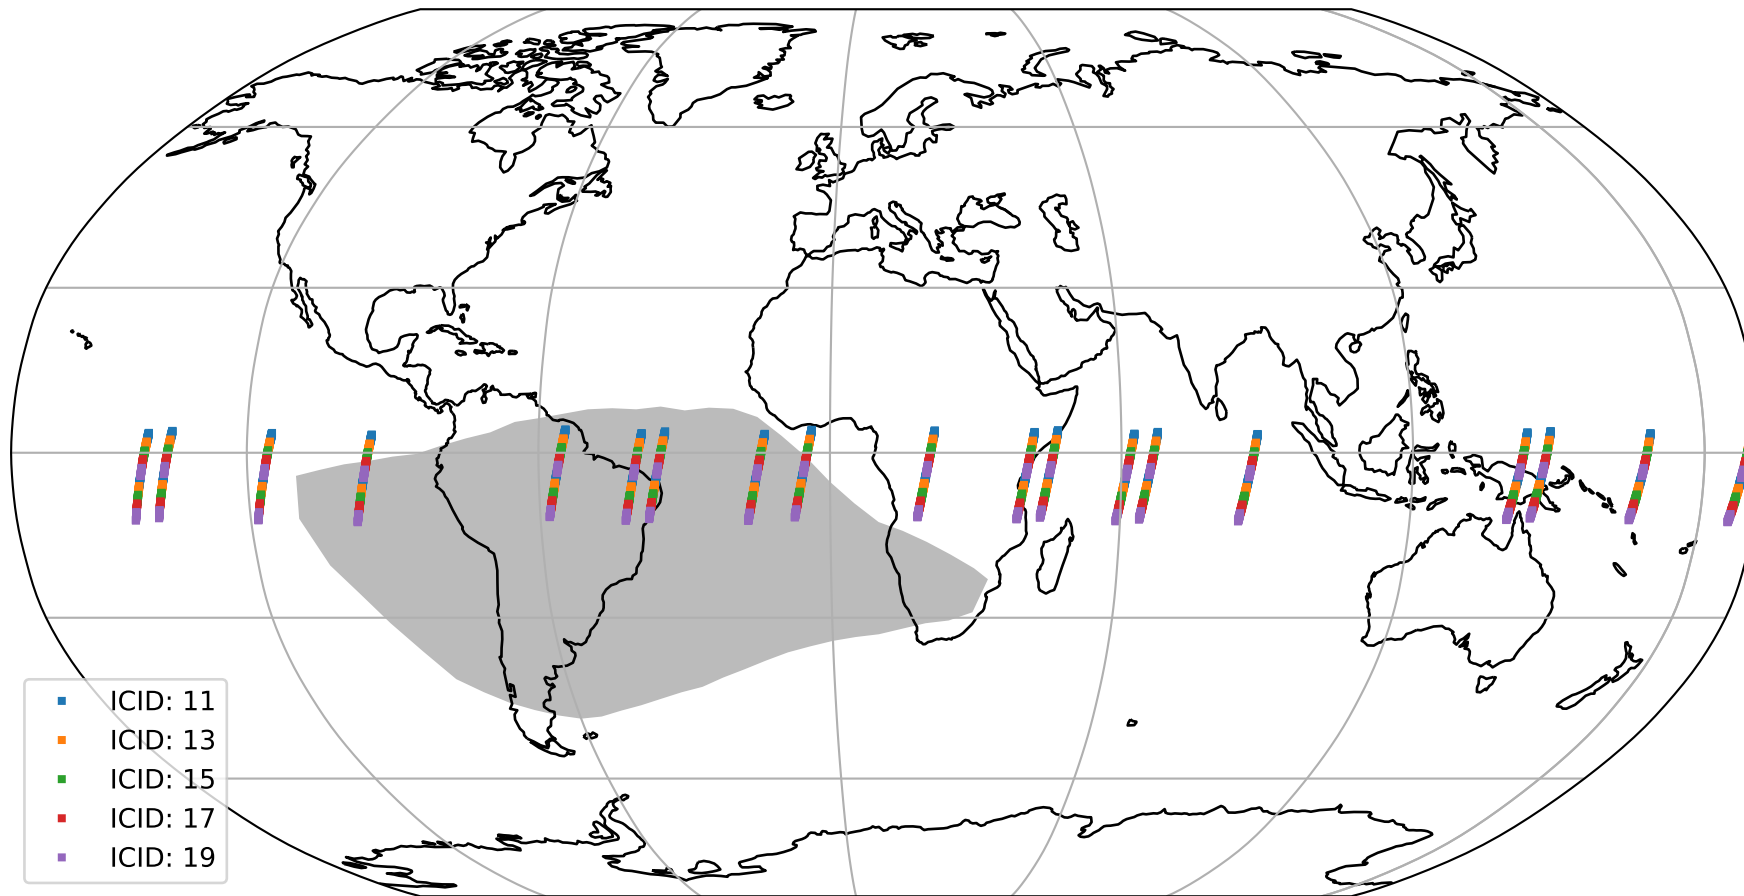

Tropomi SWIR offset (official)

orbits : 19 in [19957, 20002]
coverage : 2021-08-20 / 2021-08-23
median : 0.52596 V
spread : 0.035908 V
created : 2023-08-21T15:03:05

value detector map

Tropomi SWIR offset (official)

orbits : 19 in [19957, 20002]
coverage : 2021-08-20 / 2021-08-23
median : 32.79 μV
spread : 16.528 μV
created : 2023-08-21T15:03:05

Tropomi SWIR offset (official)

orbits : 19 in [19957, 20002]
coverage : 2021-08-20 / 2021-08-23
median : -0.058482 mV
spread : 0.39564 mV
created : 2023-08-21T15:03:06

value compared with SWIR offset CKD

Tropomi SWIR offset (official) ground-tracks of Sentinel-5P

orbits : 19 in [19957, 20002]
coverage : 2021-08-20 / 2021-08-23
created : 2023-08-21T15:03:06

Tropomi SWIR offset (official)

orbits : [2827, 20002]
coverage : 2018-04-30 / 2021-08-23
created : 2023-08-21T15:03:06

trend of detector median & temperatures