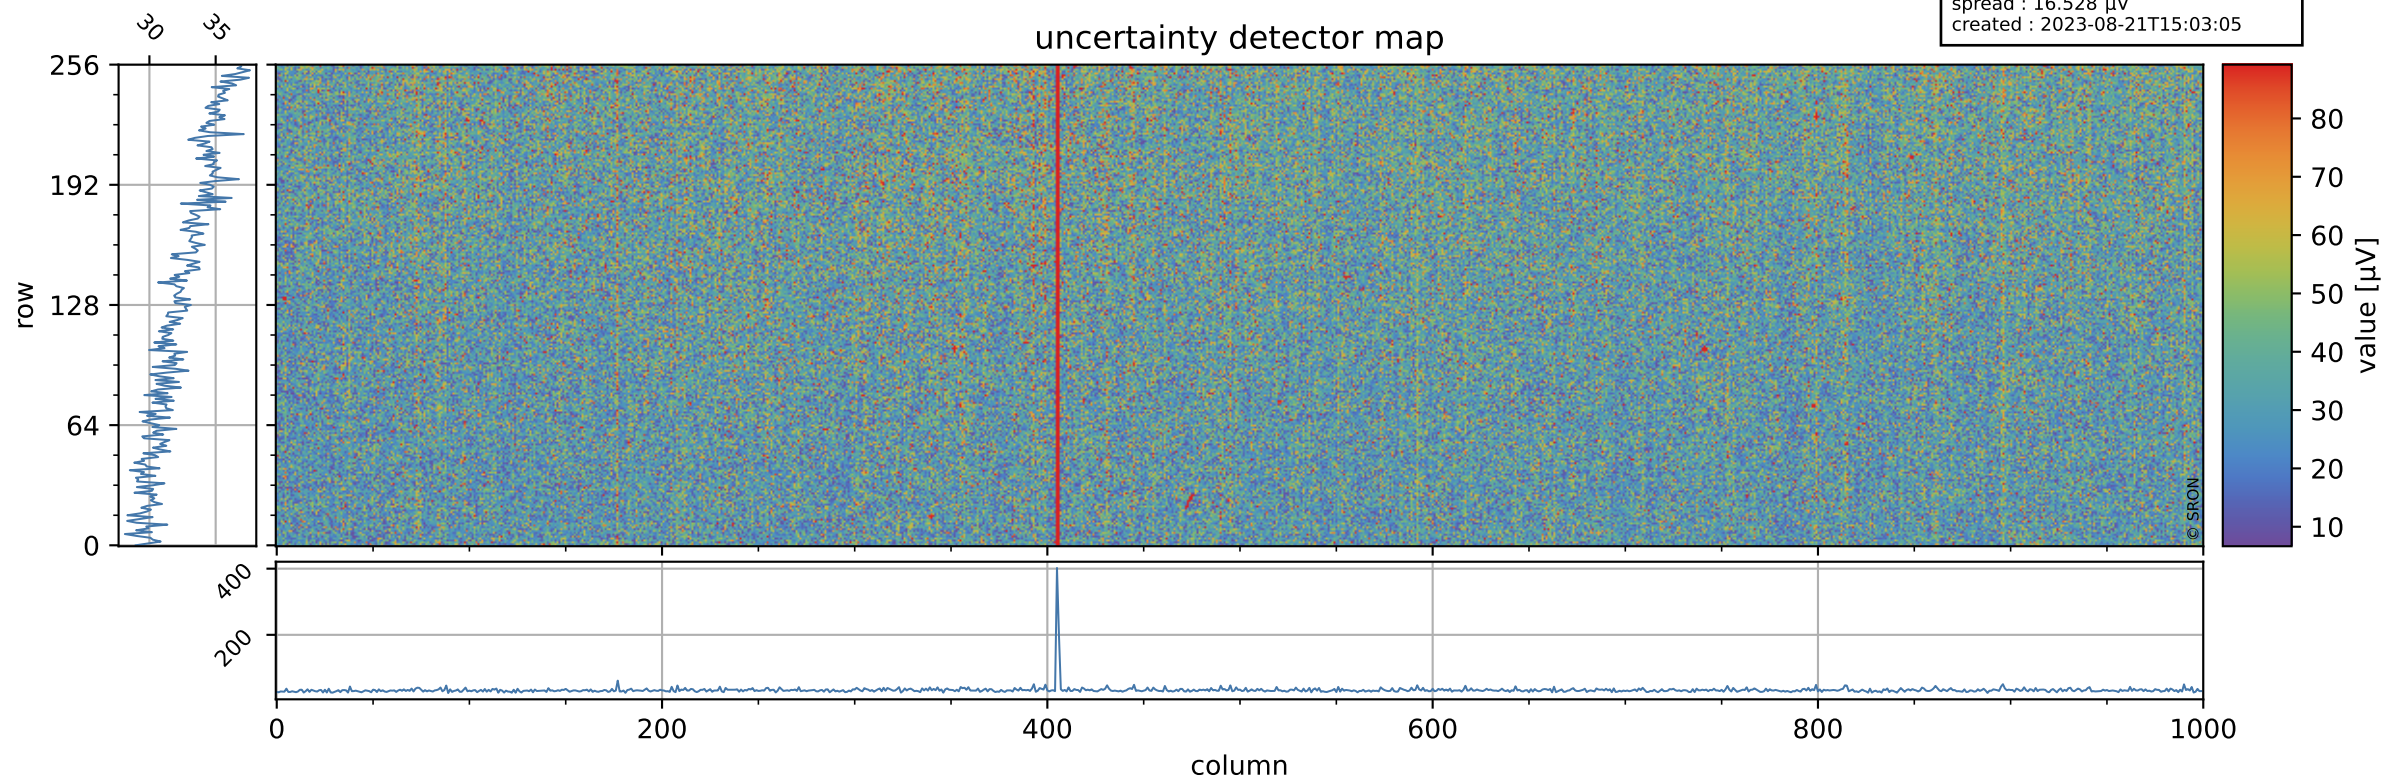

Tropomi SWIR offset (official)

orbits : 19 in [19957, 20002]
coverage : 2021-08-20 / 2021-08-23
median : 0.52596 V
spread : 0.035908 V
created : 2023-08-21T15:03:05

value detector map

Tropomi SWIR offset (official)

orbits : 19 in [19957, 20002]
coverage : 2021-08-20 / 2021-08-23
median : 32.79 μV
spread : 16.528 μV
created : 2023-08-21T15:03:05

Tropomi SWIR offset (official)

orbits : 19 in [19957, 20002]
coverage : 2021-08-20 / 2021-08-23
median : -0.058482 mV
spread : 0.39564 mV
created : 2023-08-21T15:03:06

value compared with SWIR offset CKD

Tropomi SWIR offset (official) ground-tracks of Sentinel-5P

orbits : 19 in [19957, 20002]
coverage : 2021-08-20 / 2021-08-23
created : 2023-08-21T15:03:06

Tropomi SWIR offset (official)

orbits : [2827, 20002]
coverage : 2018-04-30 / 2021-08-23
created : 2023-08-21T15:03:06

trend of detector median & temperatures