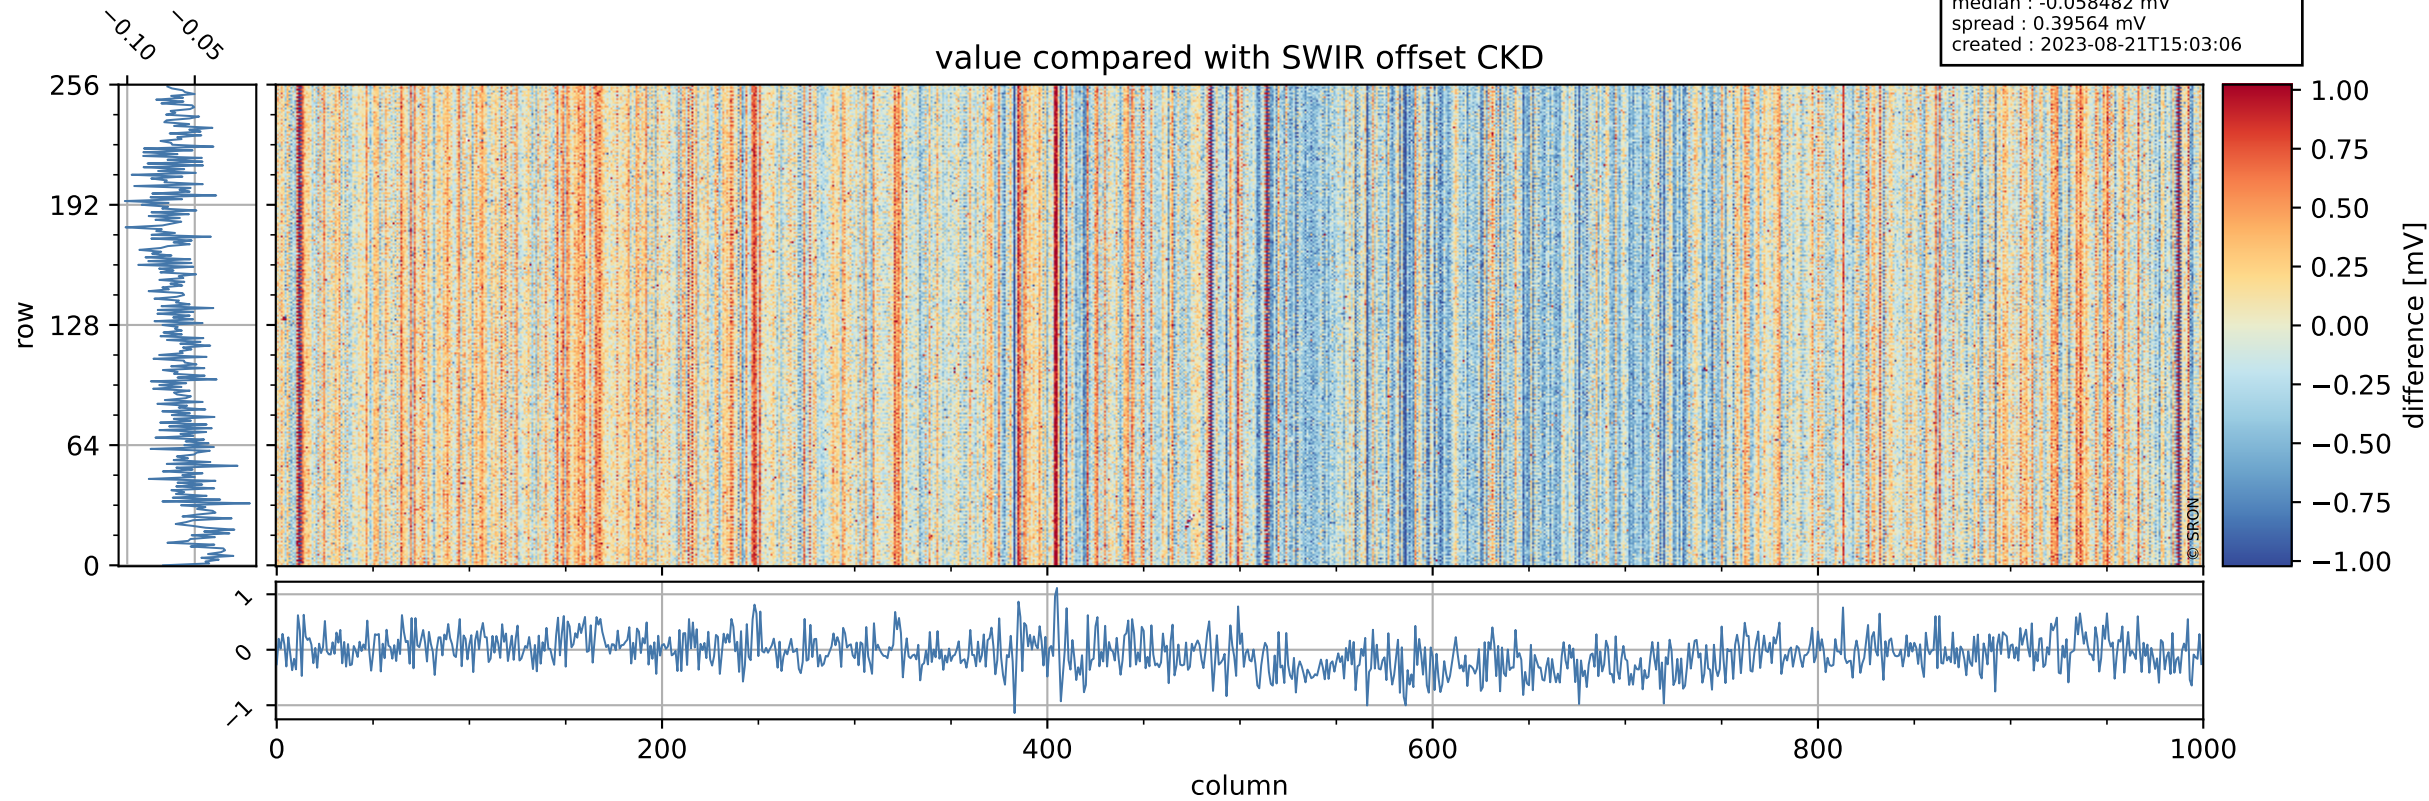

Tropomi SWIR offset (official)

orbits : 19 in [19957, 20002]
coverage : 2021-08-20 / 2021-08-23
median : 0.52596 V
spread : 0.035908 V
created : 2023-08-21T15:03:05

value detector map

Tropomi SWIR offset (official)

orbits : 19 in [19957, 20002]
coverage : 2021-08-20 / 2021-08-23
median : 32.79 μV
spread : 16.528 μV
created : 2023-08-21T15:03:05

Tropomi SWIR offset (official)

orbits : 19 in [19957, 20002]
coverage : 2021-08-20 / 2021-08-23
median : -0.058482 mV
spread : 0.39564 mV
created : 2023-08-21T15:03:06

value compared with SWIR offset CKD

Tropomi SWIR offset (official) ground-tracks of Sentinel-5P

orbits : 19 in [19957, 20002]
coverage : 2021-08-20 / 2021-08-23
created : 2023-08-21T15:03:06

Tropomi SWIR offset (official)

orbits : [2827, 20002]
coverage : 2018-04-30 / 2021-08-23
created : 2023-08-21T15:03:06

trend of detector median & temperatures