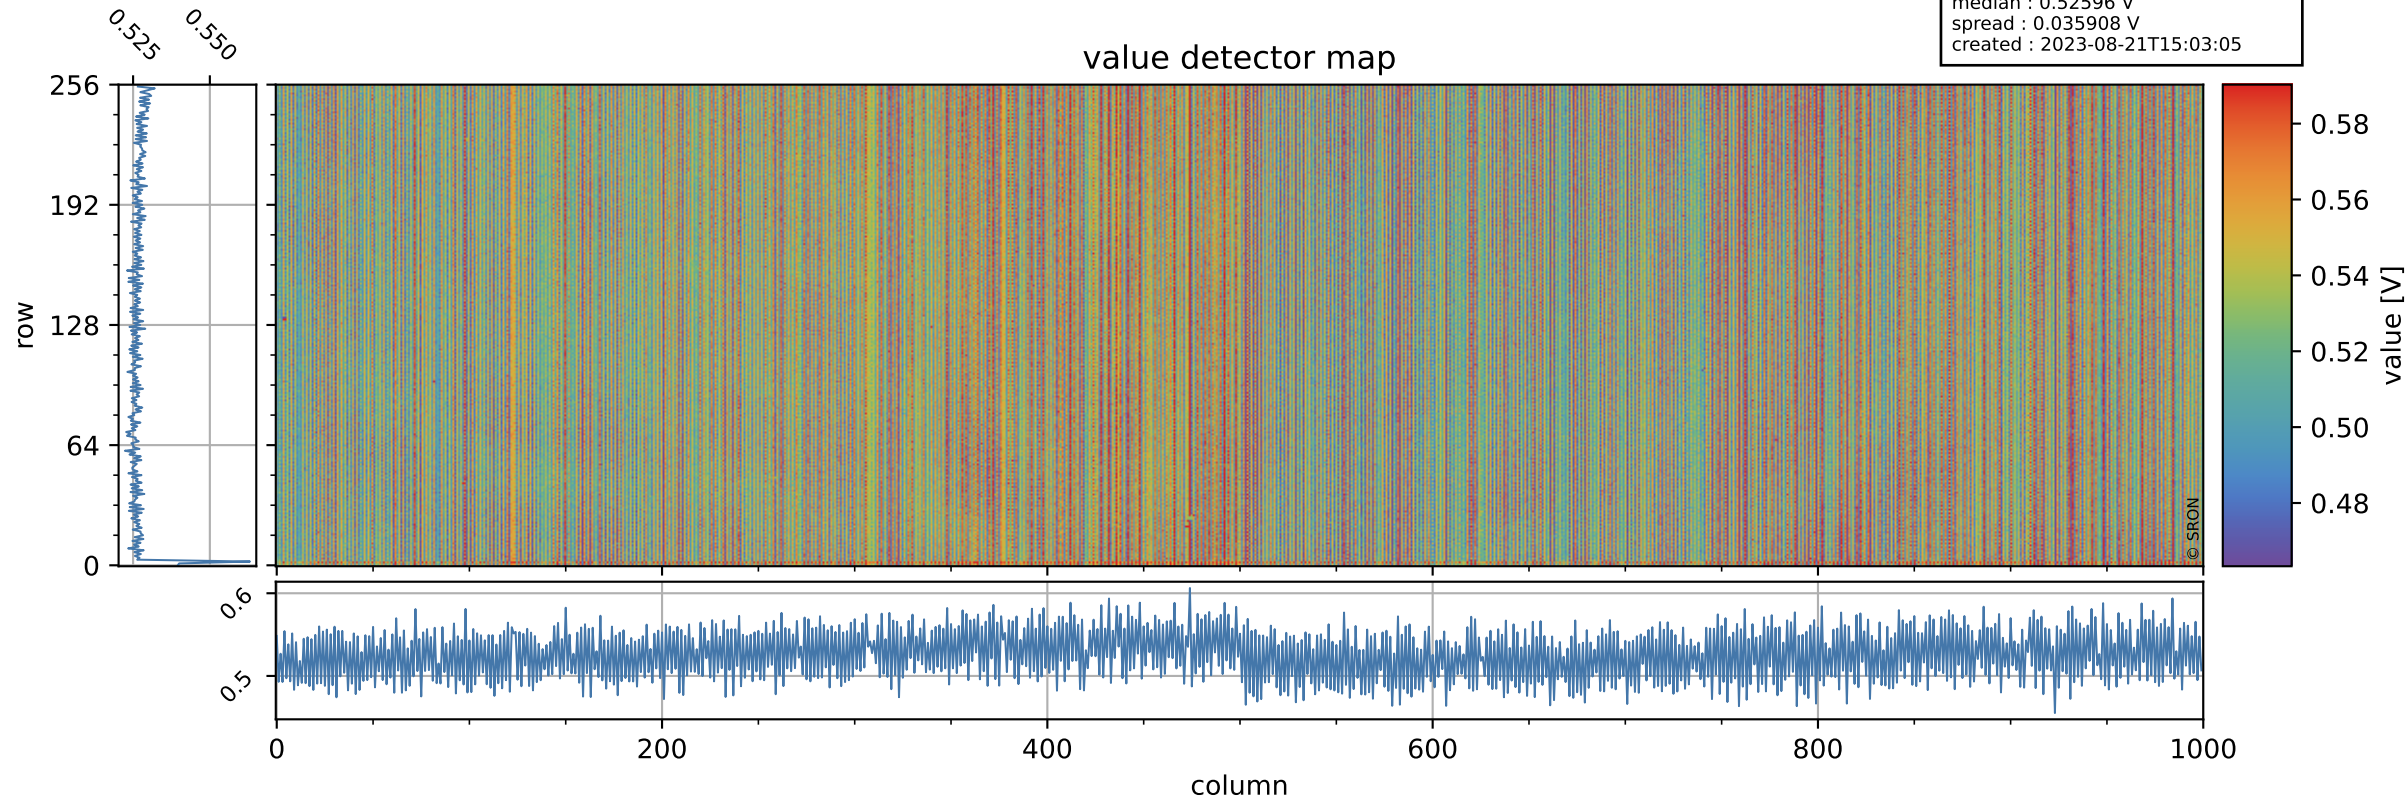

Tropomi SWIR offset (official)

orbits : 19 in [19957, 20002]
coverage : 2021-08-20 / 2021-08-23
median : 0.52596 V
spread : 0.035908 V
created : 2023-08-21T15:03:05

value detector map

Tropomi SWIR offset (official)

orbits : 19 in [19957, 20002]
coverage : 2021-08-20 / 2021-08-23
median : 32.79 μV
spread : 16.528 μV
created : 2023-08-21T15:03:05

Tropomi SWIR offset (official)

orbits : 19 in [19957, 20002]
coverage : 2021-08-20 / 2021-08-23
median : -0.058482 mV
spread : 0.39564 mV
created : 2023-08-21T15:03:06

value compared with SWIR offset CKD

Tropomi SWIR offset (official) ground-tracks of Sentinel-5P

orbits : 19 in [19957, 20002]
coverage : 2021-08-20 / 2021-08-23
created : 2023-08-21T15:03:06

Tropomi SWIR offset (official)

orbits : [2827, 20002]
coverage : 2018-04-30 / 2021-08-23
created : 2023-08-21T15:03:06

trend of detector median & temperatures