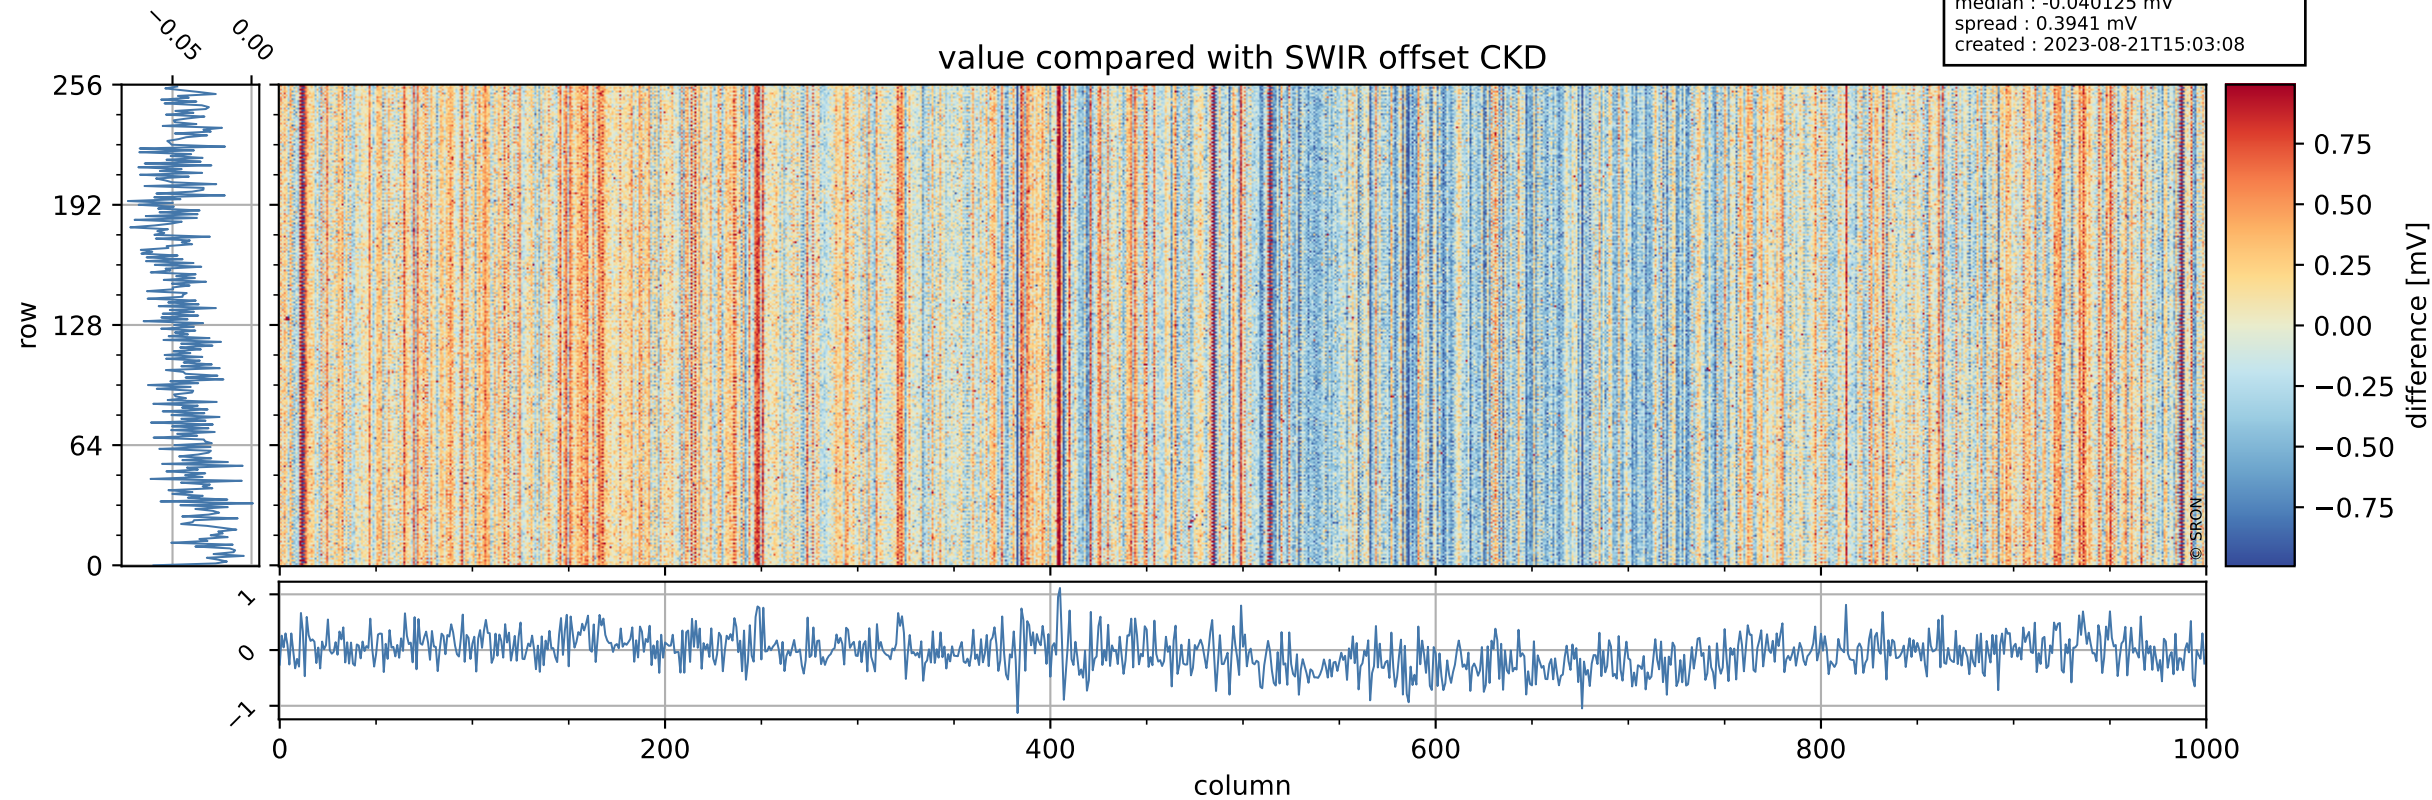

Tropomi SWIR offset (official)

orbits : 20 in [19972, 20017]
coverage : 2021-08-21 / 2021-08-24
median : 0.52598 V
spread : 0.035911 V
created : 2023-08-21T15:03:08

value detector map

Tropomi SWIR offset (official)

orbits : 20 in [19972, 20017]
coverage : 2021-08-21 / 2021-08-24
median : 30.722 μV
spread : 15.339 μV
created : 2023-08-21T15:03:08

Tropomi SWIR offset (official)

orbits : 20 in [19972, 20017]
coverage : 2021-08-21 / 2021-08-24
median : -0.040125 mV
spread : 0.3941 mV
created : 2023-08-21T15:03:08

value compared with SWIR offset CKD

Tropomi SWIR offset (official) ground-tracks of Sentinel-5P

orbits : 20 in [19972, 20017]
coverage : 2021-08-21 / 2021-08-24
created : 2023-08-21T15:03:09

Tropomi SWIR offset (official)

orbits : [2827, 20017]
coverage : 2018-04-30 / 2021-08-24
created : 2023-08-21T15:03:09

trend of detector median & temperatures