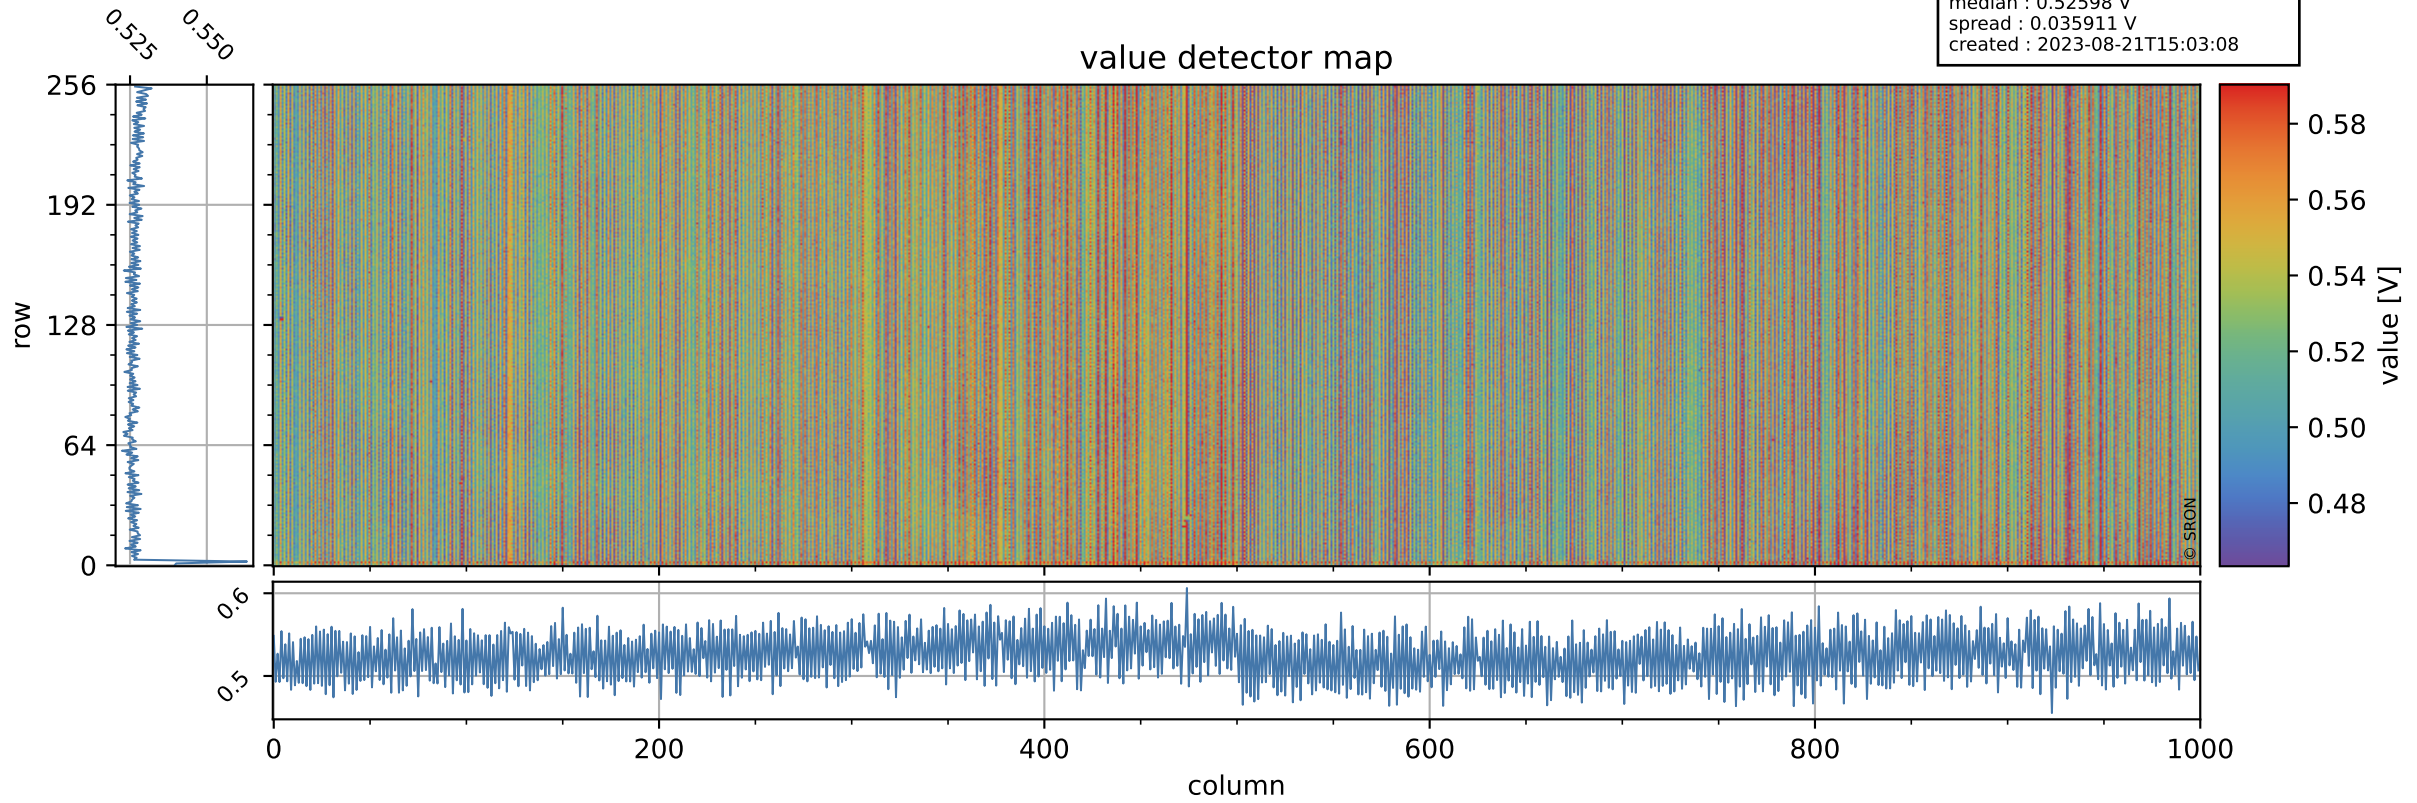

Tropomi SWIR offset (official)

orbits : 20 in [19972, 20017]
coverage : 2021-08-21 / 2021-08-24
median : 0.52598 V
spread : 0.035911 V
created : 2023-08-21T15:03:08

value detector map

Tropomi SWIR offset (official)

orbits : 20 in [19972, 20017]
coverage : 2021-08-21 / 2021-08-24
median : 30.722 μV
spread : 15.339 μV
created : 2023-08-21T15:03:08

Tropomi SWIR offset (official)

orbits : 20 in [19972, 20017]
coverage : 2021-08-21 / 2021-08-24
median : -0.040125 mV
spread : 0.3941 mV
created : 2023-08-21T15:03:08

value compared with SWIR offset CKD

Tropomi SWIR offset (official) ground-tracks of Sentinel-5P

orbits : 20 in [19972, 20017]
coverage : 2021-08-21 / 2021-08-24
created : 2023-08-21T15:03:09

Tropomi SWIR offset (official)

orbits : [2827, 20017]
coverage : 2018-04-30 / 2021-08-24
created : 2023-08-21T15:03:09

trend of detector median & temperatures