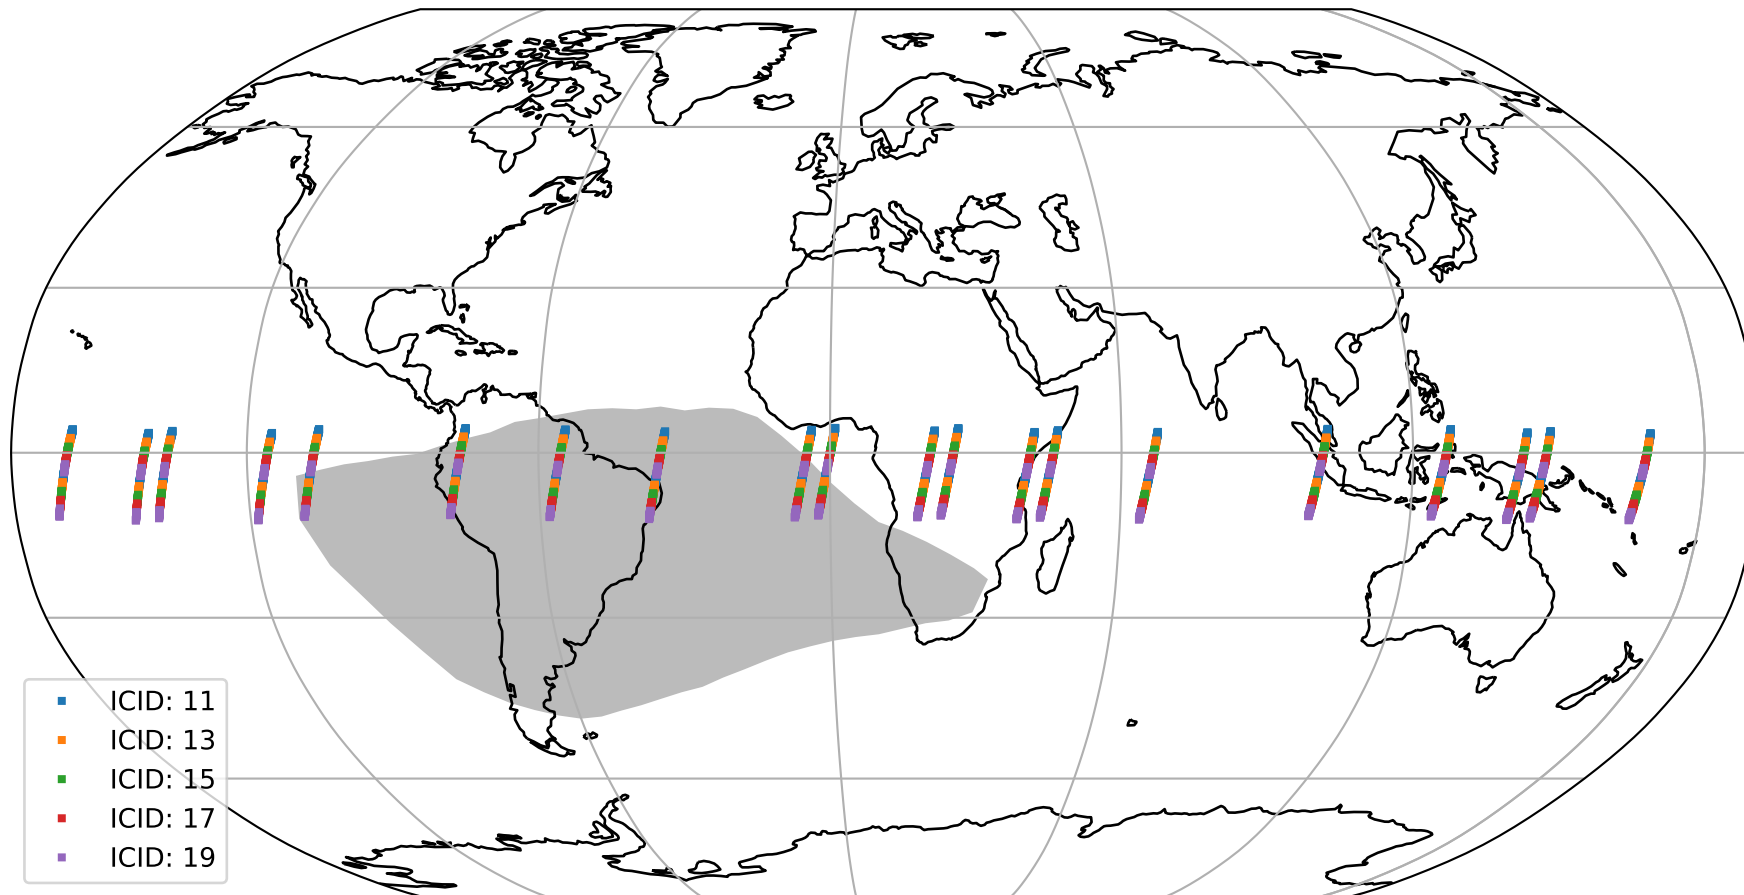

Tropomi SWIR offset (official)

orbits : 20 in [19972, 20017]
coverage : 2021-08-21 / 2021-08-24
median : 0.52598 V
spread : 0.035911 V
created : 2023-08-21T15:03:08

value detector map

Tropomi SWIR offset (official)

orbits : 20 in [19972, 20017]
coverage : 2021-08-21 / 2021-08-24
median : 30.722 μV
spread : 15.339 μV
created : 2023-08-21T15:03:08

Tropomi SWIR offset (official)

orbits : 20 in [19972, 20017]
coverage : 2021-08-21 / 2021-08-24
median : -0.040125 mV
spread : 0.3941 mV
created : 2023-08-21T15:03:08

value compared with SWIR offset CKD

Tropomi SWIR offset (official) ground-tracks of Sentinel-5P

orbits : 20 in [19972, 20017]
coverage : 2021-08-21 / 2021-08-24
created : 2023-08-21T15:03:09

Tropomi SWIR offset (official)

orbits : [2827, 20017]
coverage : 2018-04-30 / 2021-08-24
created : 2023-08-21T15:03:09

trend of detector median & temperatures