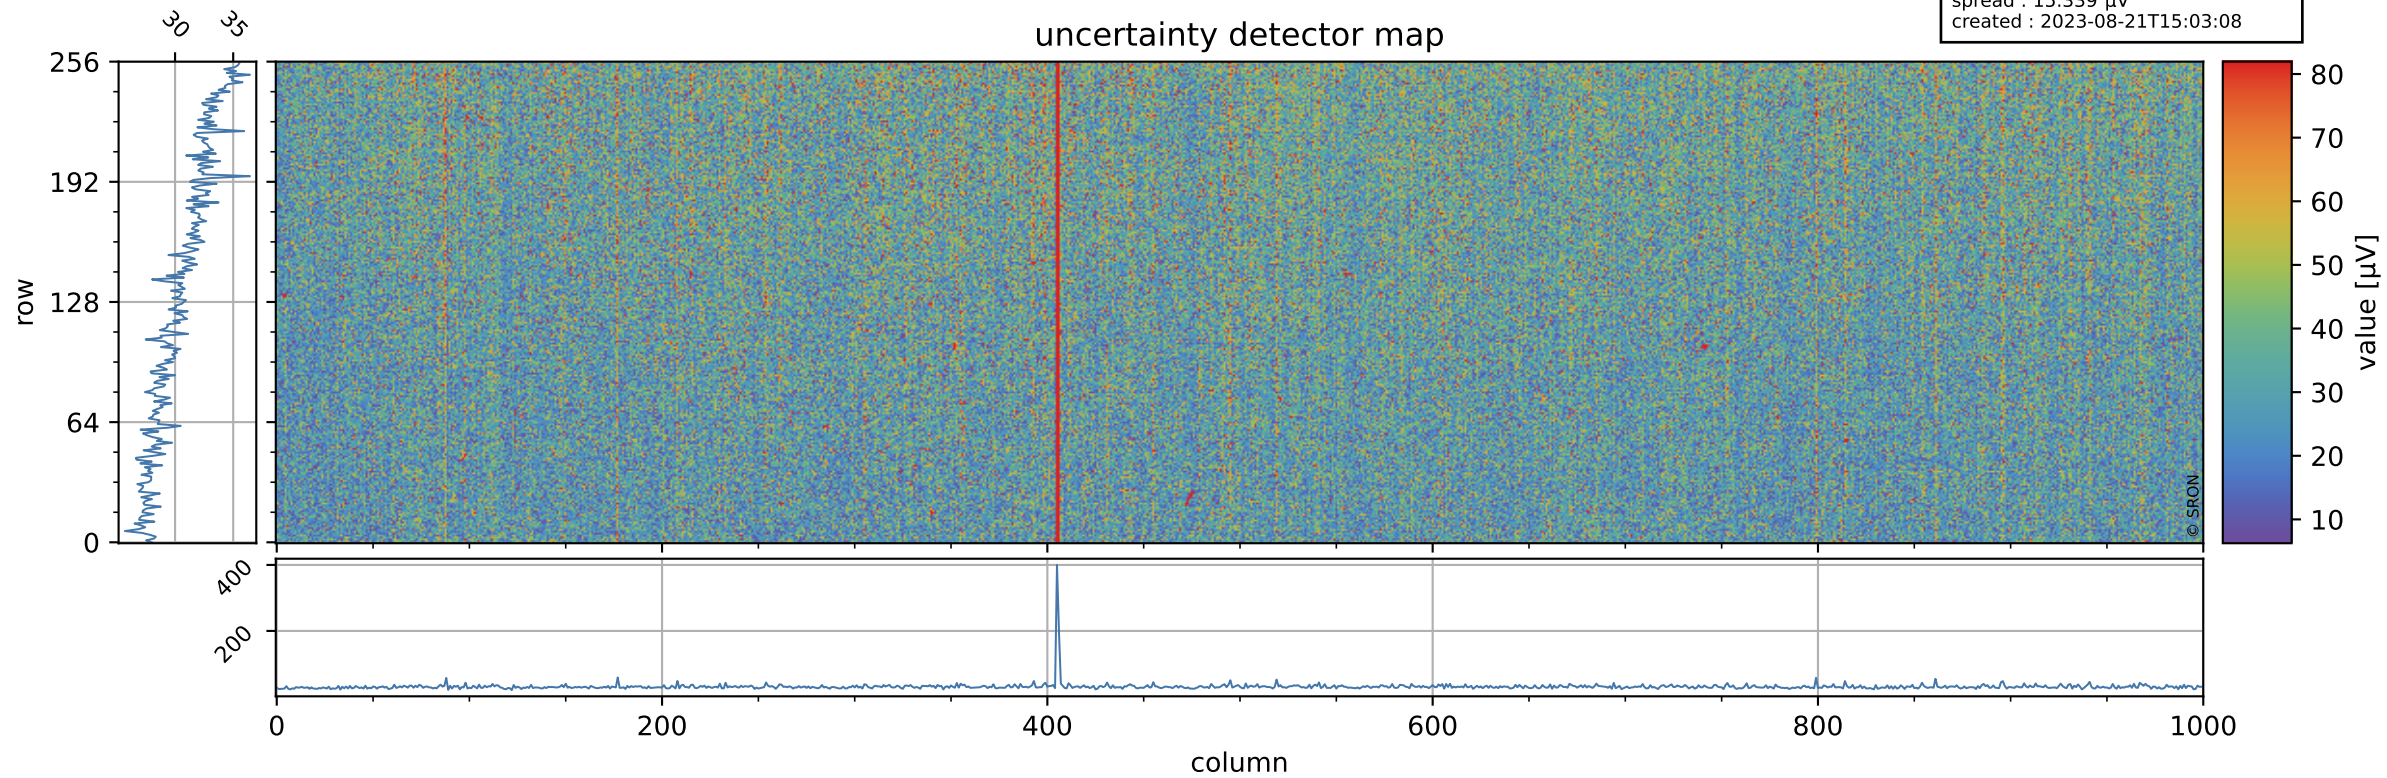

Tropomi SWIR offset (official)

orbits : 20 in [19972, 20017]
coverage : 2021-08-21 / 2021-08-24
median : 0.52598 V
spread : 0.035911 V
created : 2023-08-21T15:03:08

value detector map

Tropomi SWIR offset (official)

orbits : 20 in [19972, 20017]
coverage : 2021-08-21 / 2021-08-24
median : 30.722 μV
spread : 15.339 μV
created : 2023-08-21T15:03:08

Tropomi SWIR offset (official)

orbits : 20 in [19972, 20017]
coverage : 2021-08-21 / 2021-08-24
median : -0.040125 mV
spread : 0.3941 mV
created : 2023-08-21T15:03:08

value compared with SWIR offset CKD

Tropomi SWIR offset (official) ground-tracks of Sentinel-5P

orbits : 20 in [19972, 20017]
coverage : 2021-08-21 / 2021-08-24
created : 2023-08-21T15:03:09

Tropomi SWIR offset (official)

orbits : [2827, 20017]
coverage : 2018-04-30 / 2021-08-24
created : 2023-08-21T15:03:09

trend of detector median & temperatures