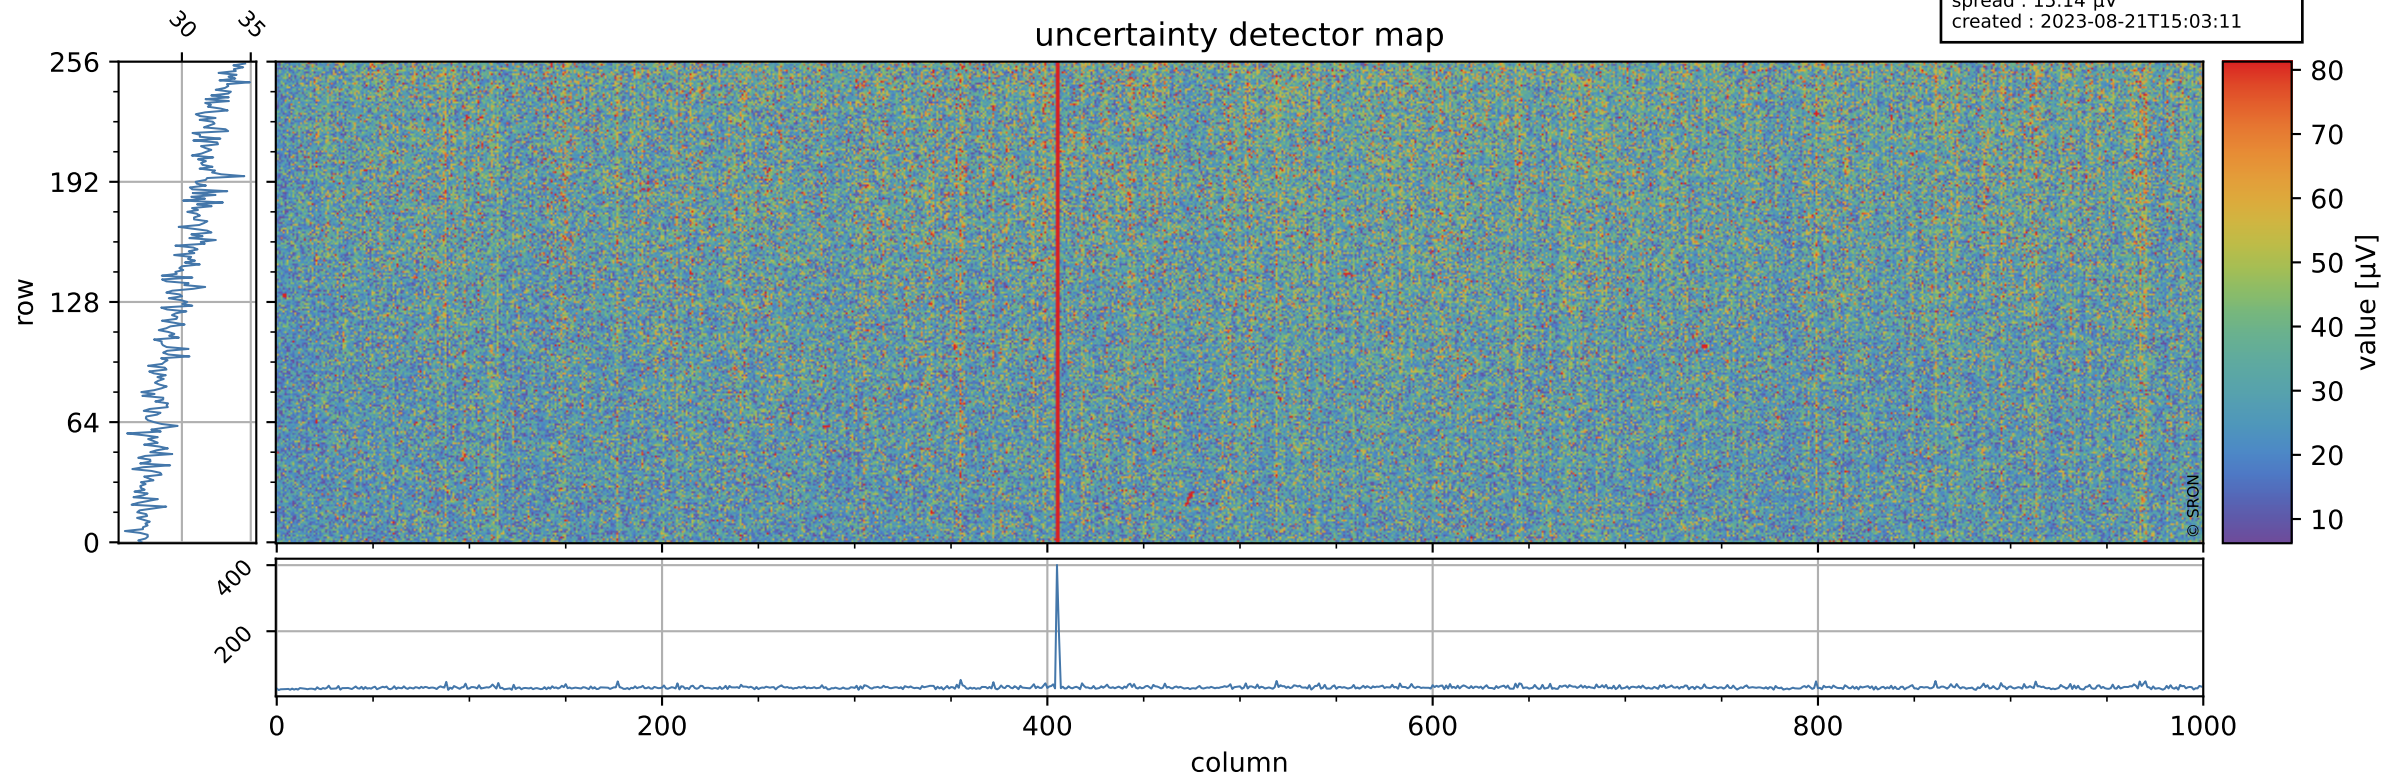

Tropomi SWIR offset (official)

orbits : 19 in [19987, 20032]
coverage : 2021-08-22 / 2021-08-25
median : 0.52598 V
spread : 0.035913 V
created : 2023-08-21T15:03:10

value detector map

Tropomi SWIR offset (official)

orbits : 19 in [19987, 20032]
coverage : 2021-08-22 / 2021-08-25
median : 30.221 μV
spread : 15.14 μV
created : 2023-08-21T15:03:11

Tropomi SWIR offset (official)

orbits : 19 in [19987, 20032]
coverage : 2021-08-22 / 2021-08-25
median : -0.038217 mV
spread : 0.39273 mV
created : 2023-08-21T15:03:12

value compared with SWIR offset CKD

Tropomi SWIR offset (official) ground-tracks of Sentinel-5P

orbits : 19 in [19987, 20032]
coverage : 2021-08-22 / 2021-08-25
created : 2023-08-21T15:03:12

Tropomi SWIR offset (official)

orbits : [2827, 20032]
coverage : 2018-04-30 / 2021-08-25
created : 2023-08-21T15:03:13

trend of detector median & temperatures