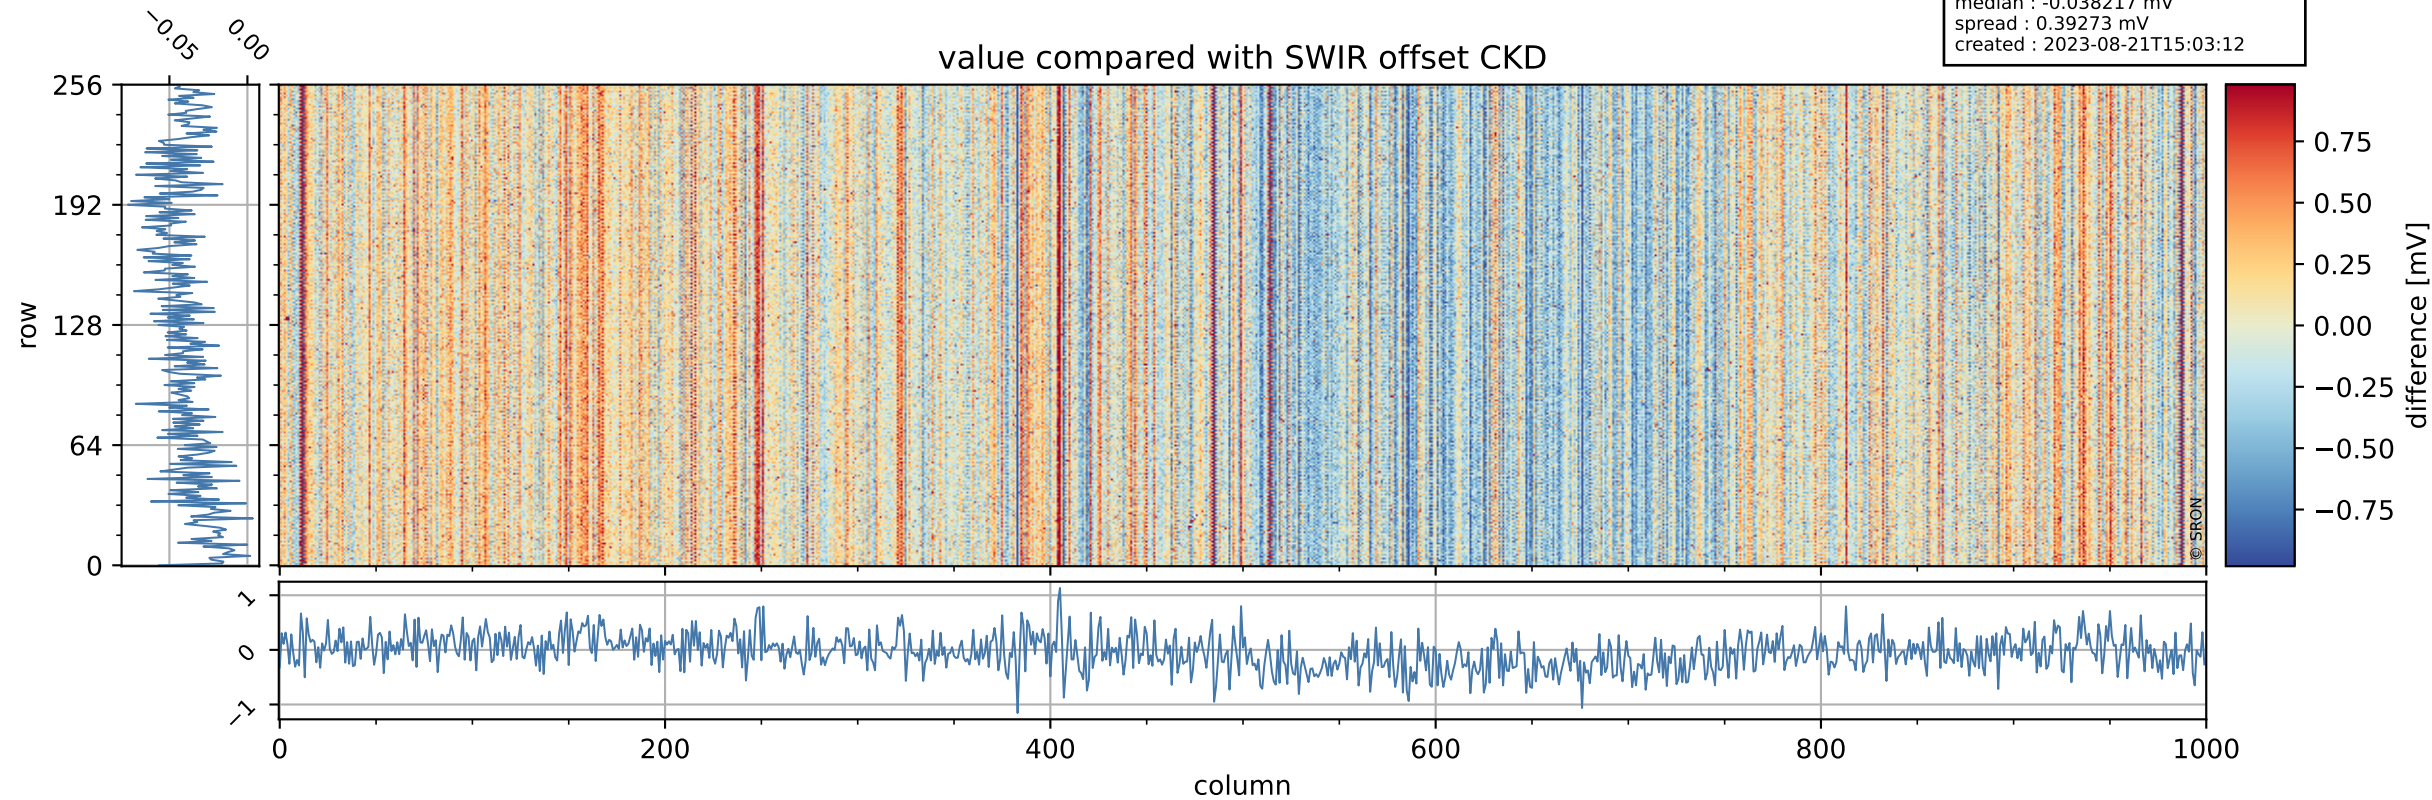

Tropomi SWIR offset (official)

orbits : 19 in [19987, 20032]
coverage : 2021-08-22 / 2021-08-25
median : 0.52598 V
spread : 0.035913 V
created : 2023-08-21T15:03:10

value detector map

Tropomi SWIR offset (official)

orbits : 19 in [19987, 20032]
coverage : 2021-08-22 / 2021-08-25
median : 30.221 μV
spread : 15.14 μV
created : 2023-08-21T15:03:11

Tropomi SWIR offset (official)

orbits : 19 in [19987, 20032]
coverage : 2021-08-22 / 2021-08-25
median : -0.038217 mV
spread : 0.39273 mV
created : 2023-08-21T15:03:12

value compared with SWIR offset CKD

Tropomi SWIR offset (official) ground-tracks of Sentinel-5P

orbits : 19 in [19987, 20032]
coverage : 2021-08-22 / 2021-08-25
created : 2023-08-21T15:03:12

Tropomi SWIR offset (official)

orbits : [2827, 20032]
coverage : 2018-04-30 / 2021-08-25
created : 2023-08-21T15:03:13

trend of detector median & temperatures