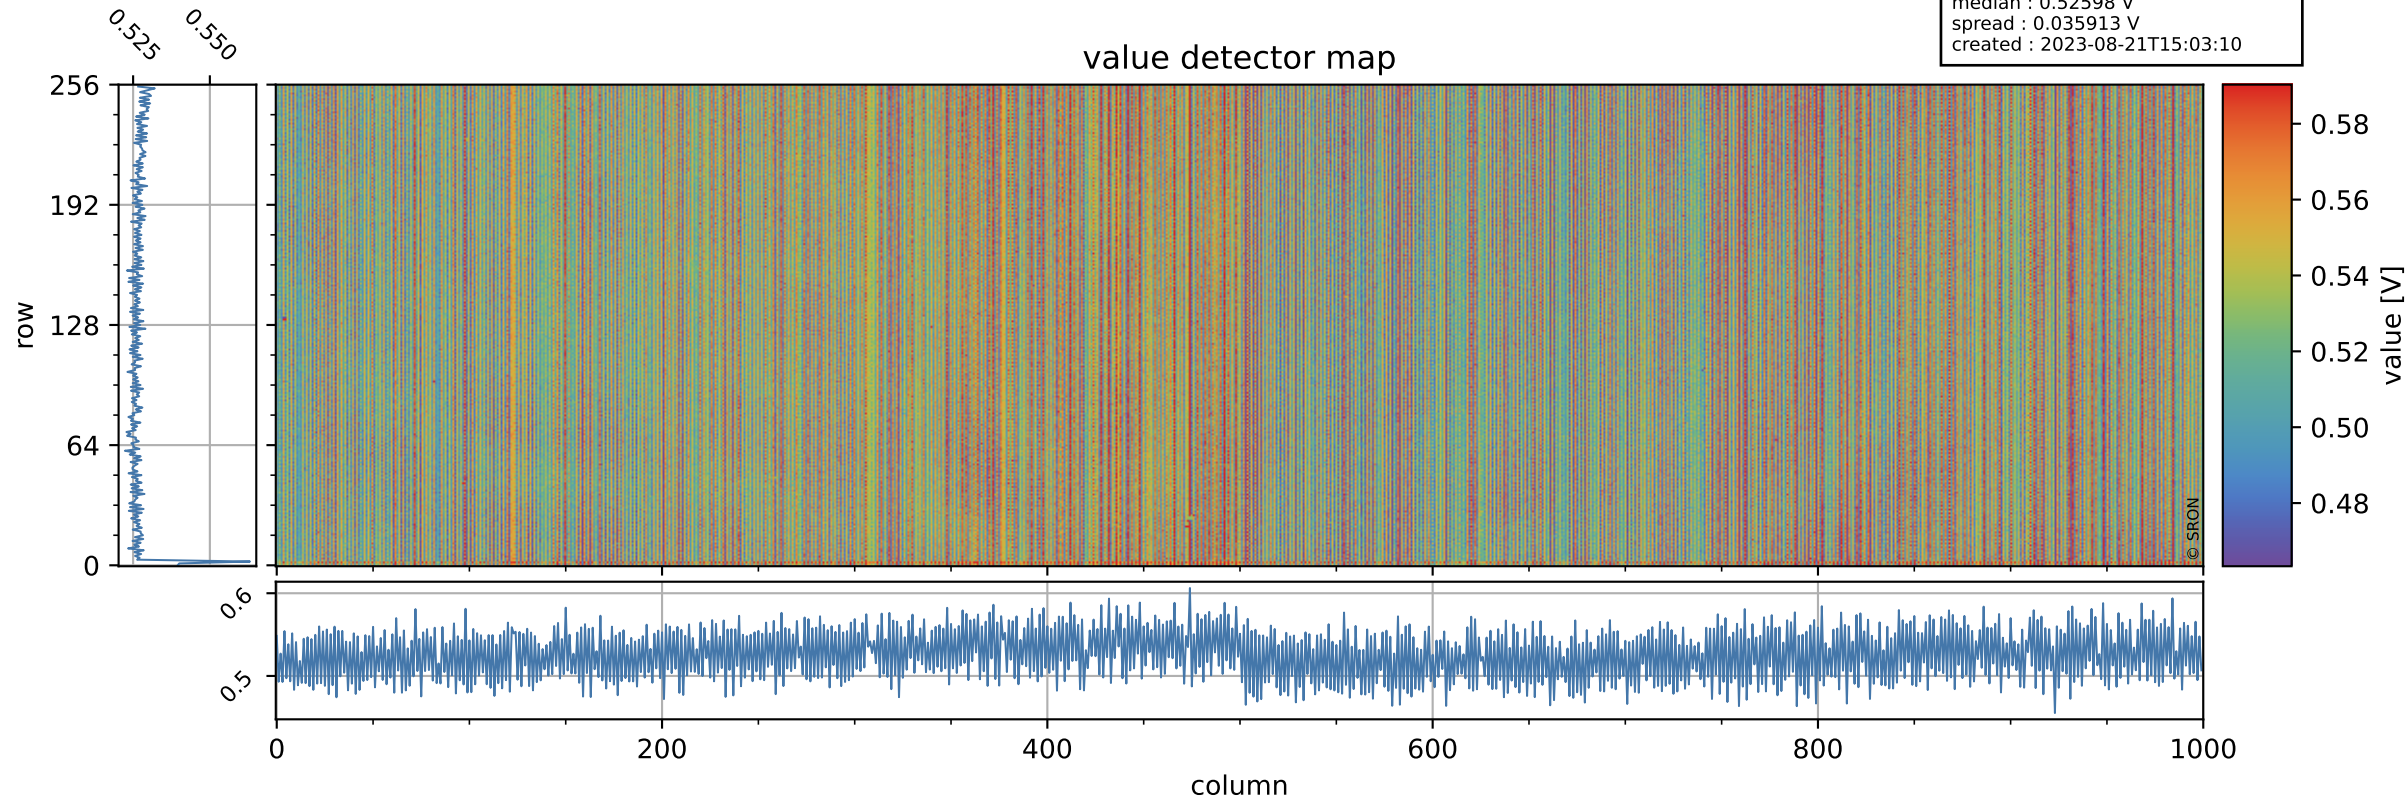

Tropomi SWIR offset (official)

orbits : 19 in [19987, 20032]
coverage : 2021-08-22 / 2021-08-25
median : 0.52598 V
spread : 0.035913 V
created : 2023-08-21T15:03:10

value detector map

Tropomi SWIR offset (official)

orbits : 19 in [19987, 20032]
coverage : 2021-08-22 / 2021-08-25
median : 30.221 μV
spread : 15.14 μV
created : 2023-08-21T15:03:11

Tropomi SWIR offset (official)

orbits : 19 in [19987, 20032]
coverage : 2021-08-22 / 2021-08-25
median : -0.038217 mV
spread : 0.39273 mV
created : 2023-08-21T15:03:12

value compared with SWIR offset CKD

Tropomi SWIR offset (official) ground-tracks of Sentinel-5P

orbits : 19 in [19987, 20032]
coverage : 2021-08-22 / 2021-08-25
created : 2023-08-21T15:03:12

Tropomi SWIR offset (official)

orbits : [2827, 20032]
coverage : 2018-04-30 / 2021-08-25
created : 2023-08-21T15:03:13

trend of detector median & temperatures