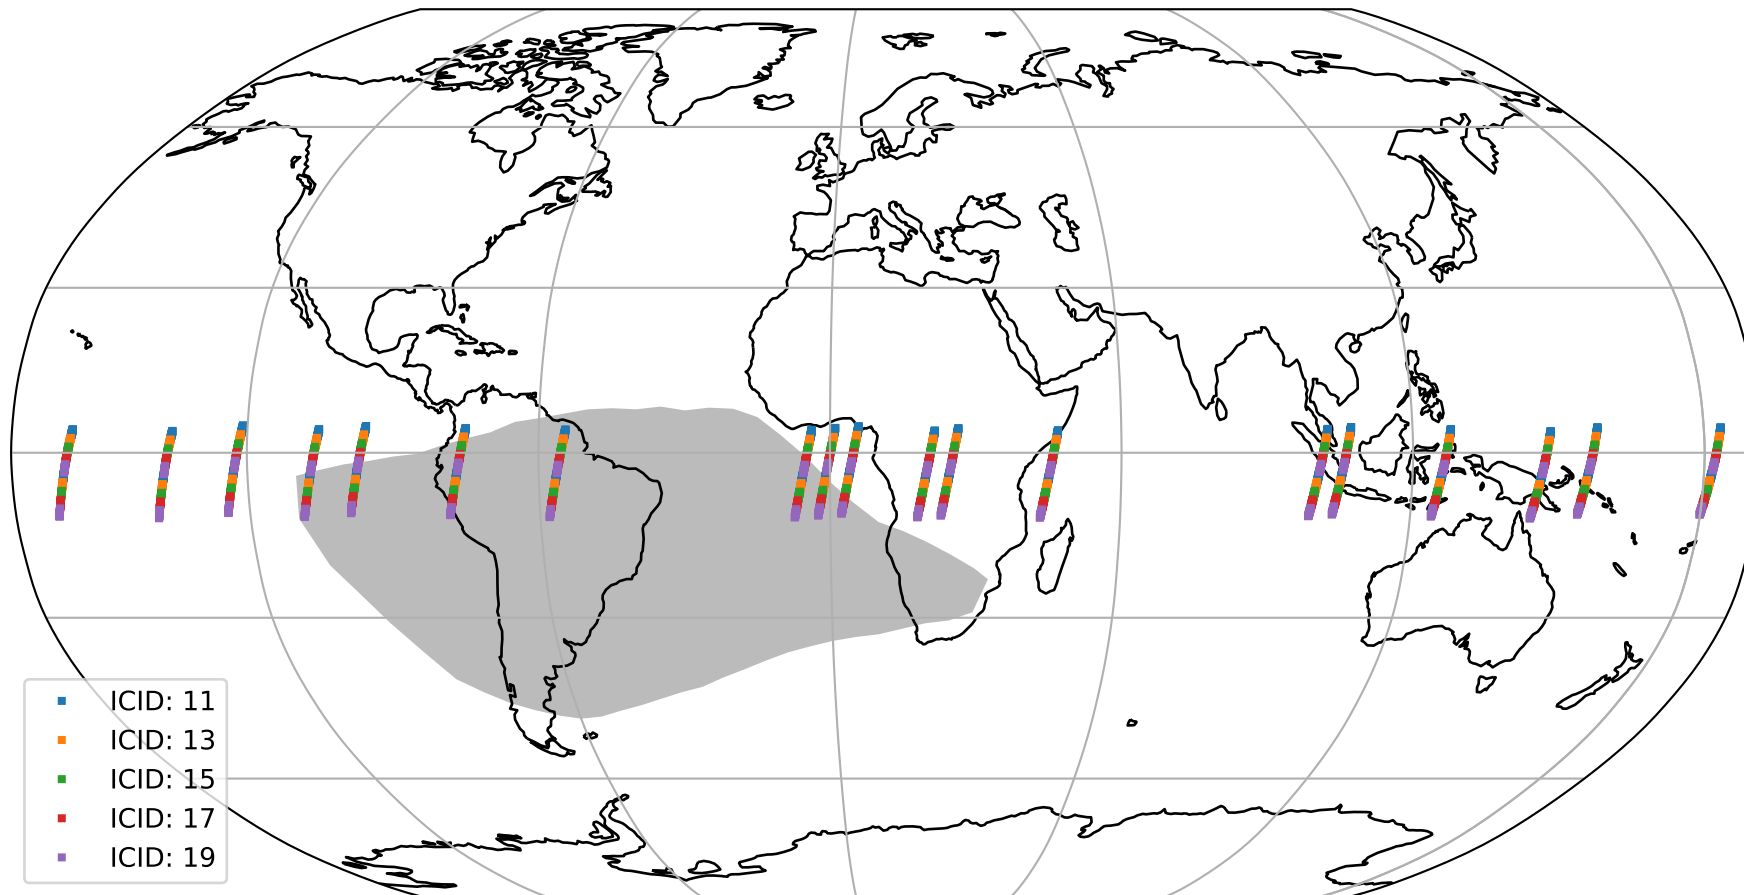

Tropomi SWIR offset (official)

orbits : 19 in [19987, 20032]
coverage : 2021-08-22 / 2021-08-25
median : 0.52598 V
spread : 0.035913 V
created : 2023-08-21T15:03:10

value detector map

Tropomi SWIR offset (official)

orbits : 19 in [19987, 20032]
coverage : 2021-08-22 / 2021-08-25
median : 30.221 μV
spread : 15.14 μV
created : 2023-08-21T15:03:11

Tropomi SWIR offset (official)

orbits : 19 in [19987, 20032]
coverage : 2021-08-22 / 2021-08-25
median : -0.038217 mV
spread : 0.39273 mV
created : 2023-08-21T15:03:12

value compared with SWIR offset CKD

Tropomi SWIR offset (official) ground-tracks of Sentinel-5P

orbits : 19 in [19987, 20032]
coverage : 2021-08-22 / 2021-08-25
created : 2023-08-21T15:03:12

Tropomi SWIR offset (official)

orbits : [2827, 20032]
coverage : 2018-04-30 / 2021-08-25
created : 2023-08-21T15:03:13

trend of detector median & temperatures