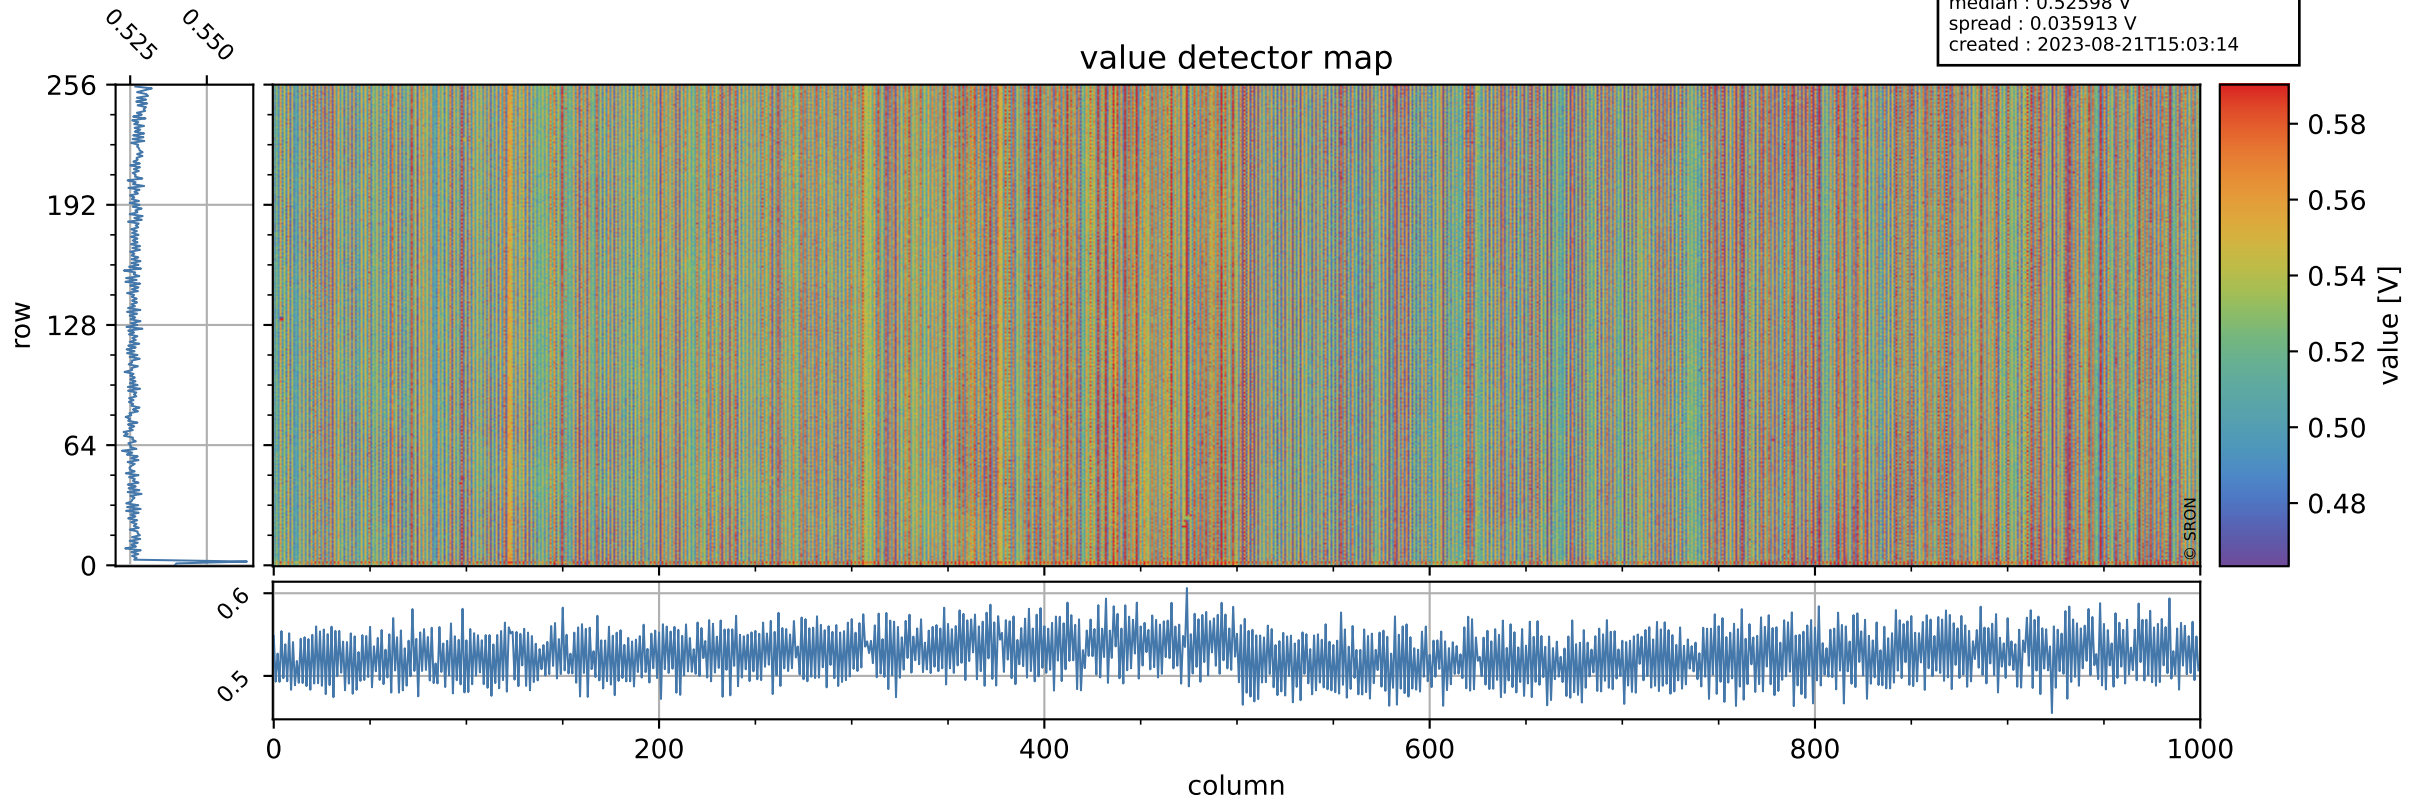

Tropomi SWIR offset (official)

orbits : 20 in [20002, 20047]
coverage : 2021-08-23 / 2021-08-26
median : 0.52598 V
spread : 0.035913 V
created : 2023-08-21T15:03:14

value detector map

Tropomi SWIR offset (official)

orbits : 20 in [20002, 20047]
coverage : 2021-08-23 / 2021-08-26
median : 29.365 μV
spread : 14.635 μV
created : 2023-08-21T15:03:14

Tropomi SWIR offset (official)

orbits : 20 in [20002, 20047]
coverage : 2021-08-23 / 2021-08-26
median : -0.039601 mV
spread : 0.39382 mV
created : 2023-08-21T15:03:15

value compared with SWIR offset CKD

Tropomi SWIR offset (official) ground-tracks of Sentinel-5P

orbits : 20 in [20002, 20047]
coverage : 2021-08-23 / 2021-08-26
created : 2023-08-21T15:03:15

Tropomi SWIR offset (official)

orbits : [2827, 20047]
coverage : 2018-04-30 / 2021-08-26
created : 2023-08-21T15:03:16

trend of detector median & temperatures