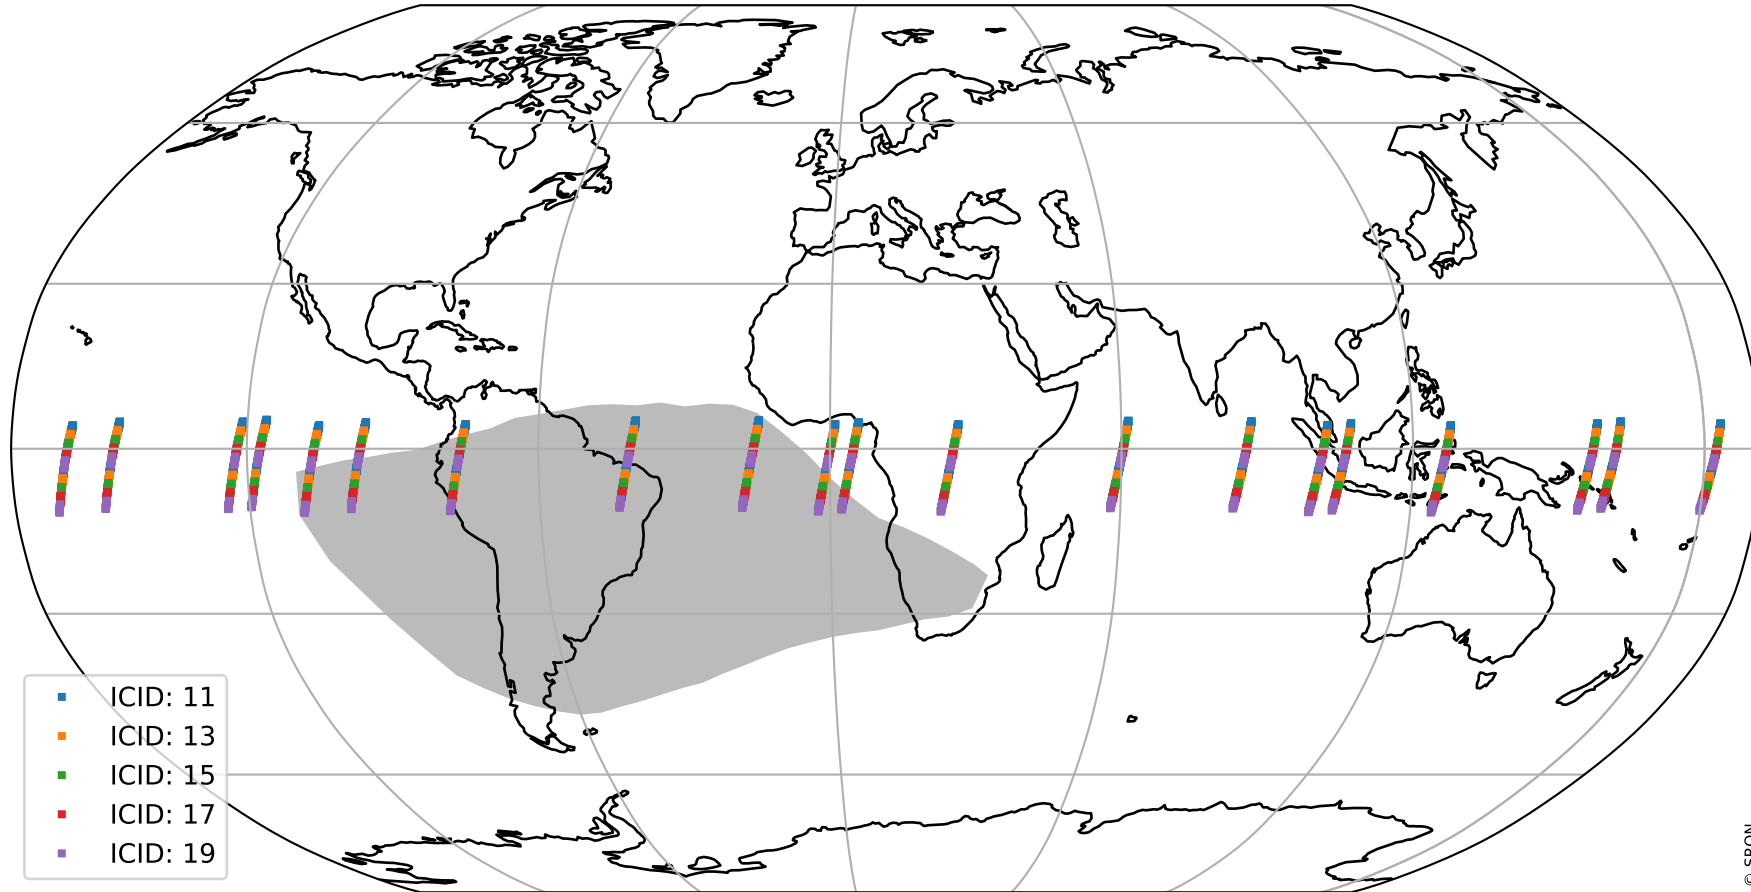

Tropomi SWIR offset (official)

orbits : 20 in [20002, 20047]
coverage : 2021-08-23 / 2021-08-26
median : 0.52598 V
spread : 0.035913 V
created : 2023-08-21T15:03:14

value detector map

Tropomi SWIR offset (official)

orbits : 20 in [20002, 20047]
coverage : 2021-08-23 / 2021-08-26
median : 29.365 μV
spread : 14.635 μV
created : 2023-08-21T15:03:14

Tropomi SWIR offset (official)

orbits : 20 in [20002, 20047]
coverage : 2021-08-23 / 2021-08-26
median : -0.039601 mV
spread : 0.39382 mV
created : 2023-08-21T15:03:15

value compared with SWIR offset CKD

Tropomi SWIR offset (official) ground-tracks of Sentinel-5P

orbits : 20 in [20002, 20047]
coverage : 2021-08-23 / 2021-08-26
created : 2023-08-21T15:03:15

Tropomi SWIR offset (official)

orbits : [2827, 20047]
coverage : 2018-04-30 / 2021-08-26
created : 2023-08-21T15:03:16

trend of detector median & temperatures