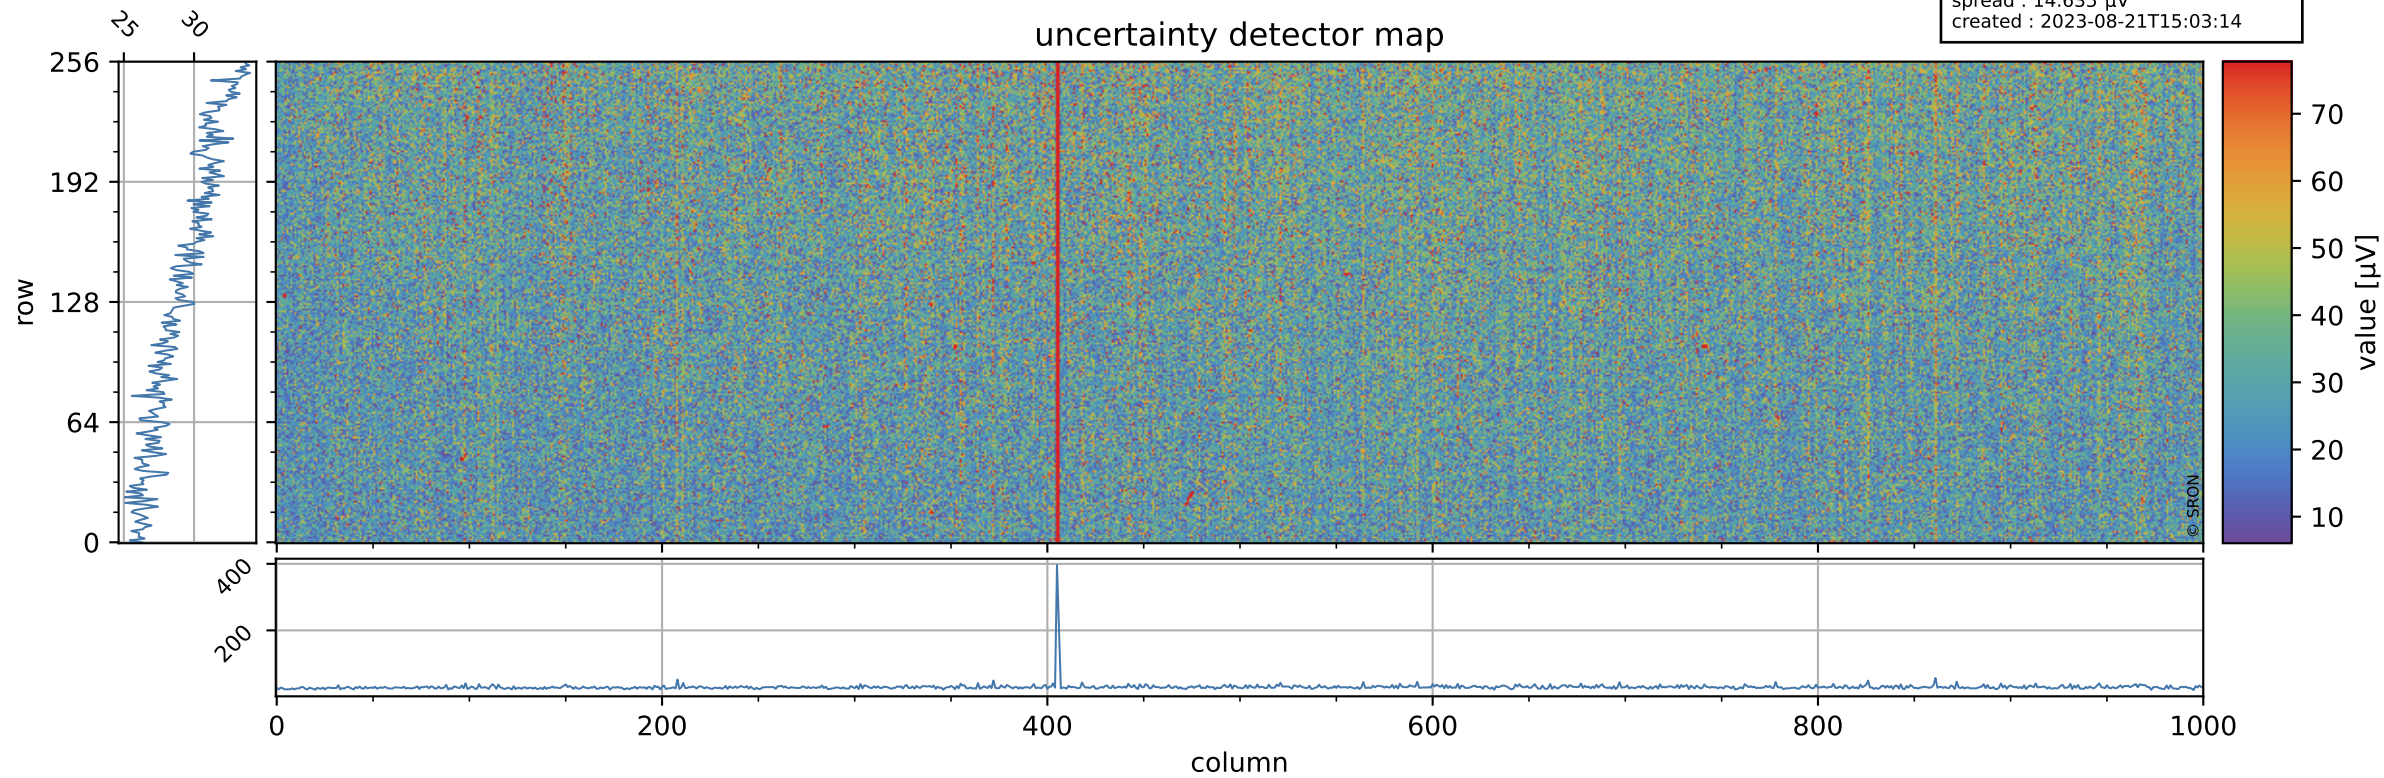

Tropomi SWIR offset (official)

orbits : 20 in [20002, 20047]
coverage : 2021-08-23 / 2021-08-26
median : 0.52598 V
spread : 0.035913 V
created : 2023-08-21T15:03:14

value detector map

Tropomi SWIR offset (official)

orbits : 20 in [20002, 20047]
coverage : 2021-08-23 / 2021-08-26
median : 29.365 μV
spread : 14.635 μV
created : 2023-08-21T15:03:14

Tropomi SWIR offset (official)

orbits : 20 in [20002, 20047]
coverage : 2021-08-23 / 2021-08-26
median : -0.039601 mV
spread : 0.39382 mV
created : 2023-08-21T15:03:15

value compared with SWIR offset CKD

Tropomi SWIR offset (official) ground-tracks of Sentinel-5P

orbits : 20 in [20002, 20047]
coverage : 2021-08-23 / 2021-08-26
created : 2023-08-21T15:03:15

Tropomi SWIR offset (official)

orbits : [2827, 20047]
coverage : 2018-04-30 / 2021-08-26
created : 2023-08-21T15:03:16

trend of detector median & temperatures