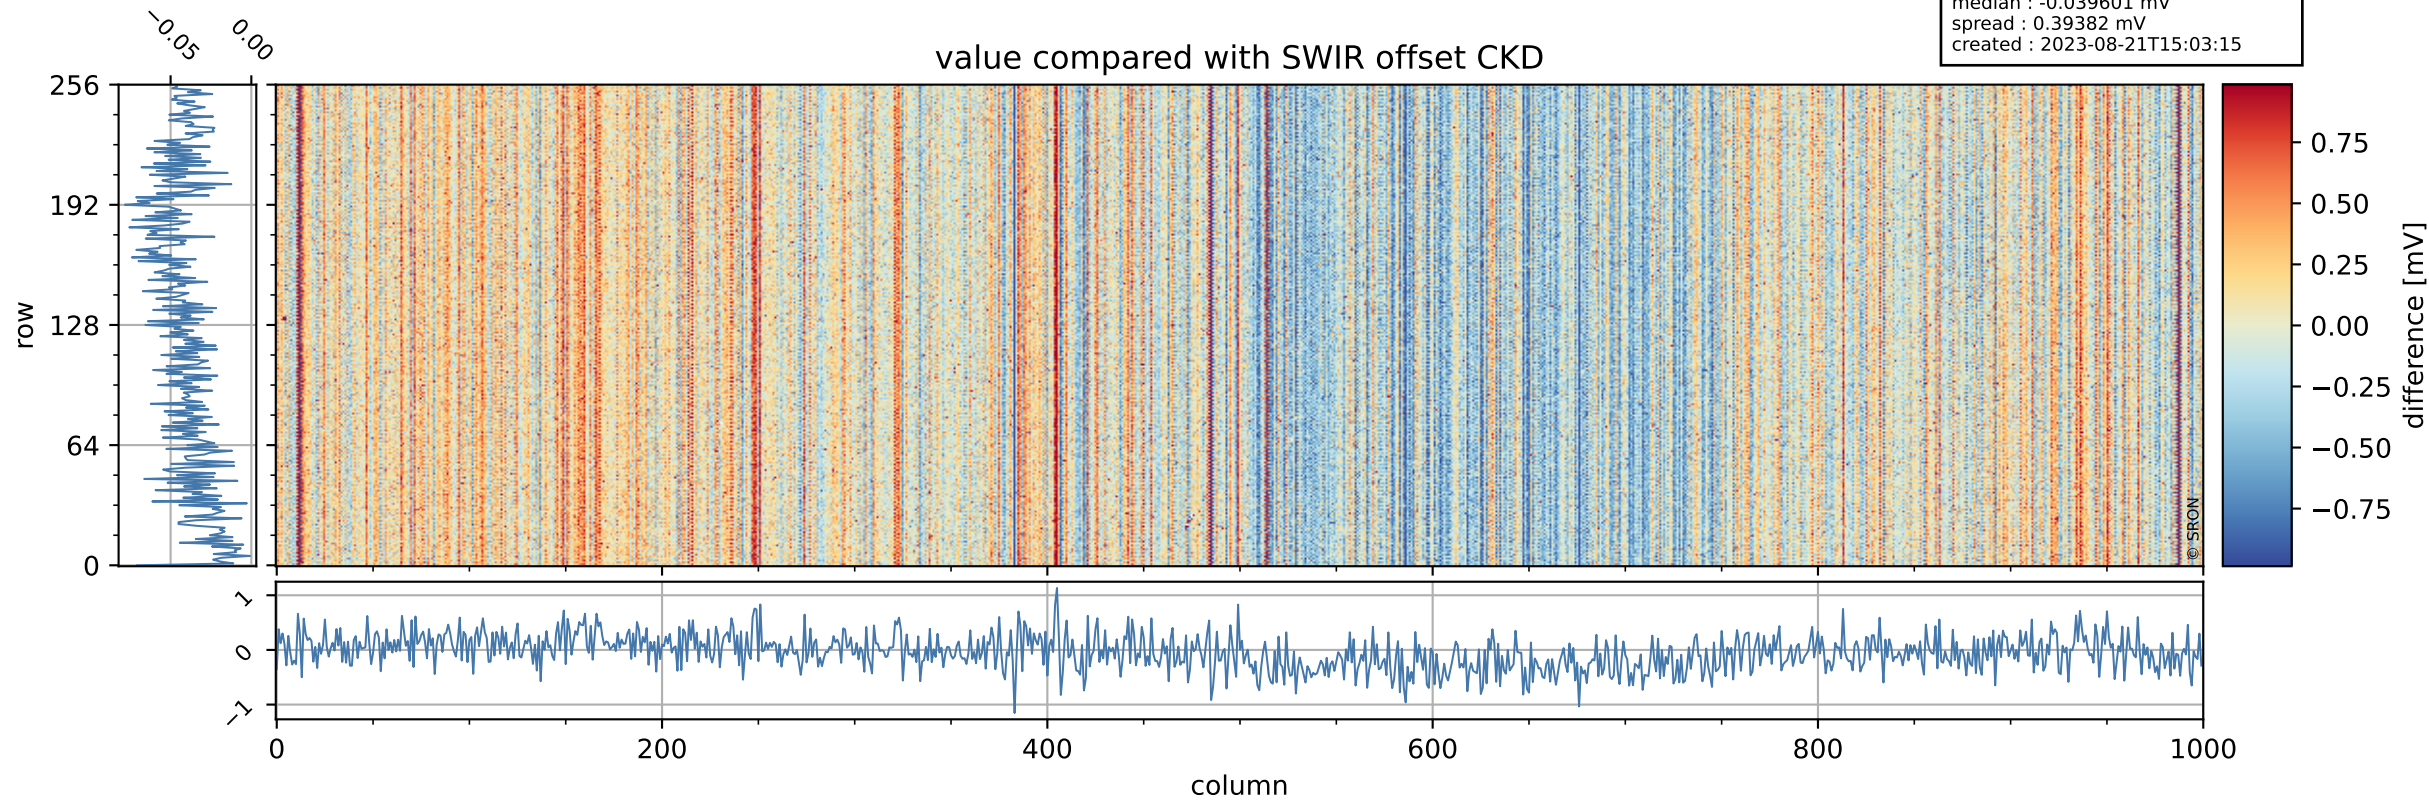

Tropomi SWIR offset (official)

orbits : 20 in [20002, 20047]
coverage : 2021-08-23 / 2021-08-26
median : 0.52598 V
spread : 0.035913 V
created : 2023-08-21T15:03:14

value detector map

Tropomi SWIR offset (official)

orbits : 20 in [20002, 20047]
coverage : 2021-08-23 / 2021-08-26
median : 29.365 μV
spread : 14.635 μV
created : 2023-08-21T15:03:14

Tropomi SWIR offset (official)

orbits : 20 in [20002, 20047]
coverage : 2021-08-23 / 2021-08-26
median : -0.039601 mV
spread : 0.39382 mV
created : 2023-08-21T15:03:15

value compared with SWIR offset CKD

Tropomi SWIR offset (official) ground-tracks of Sentinel-5P

orbits : 20 in [20002, 20047]
coverage : 2021-08-23 / 2021-08-26
created : 2023-08-21T15:03:15

Tropomi SWIR offset (official)

orbits : [2827, 20047]
coverage : 2018-04-30 / 2021-08-26
created : 2023-08-21T15:03:16

trend of detector median & temperatures