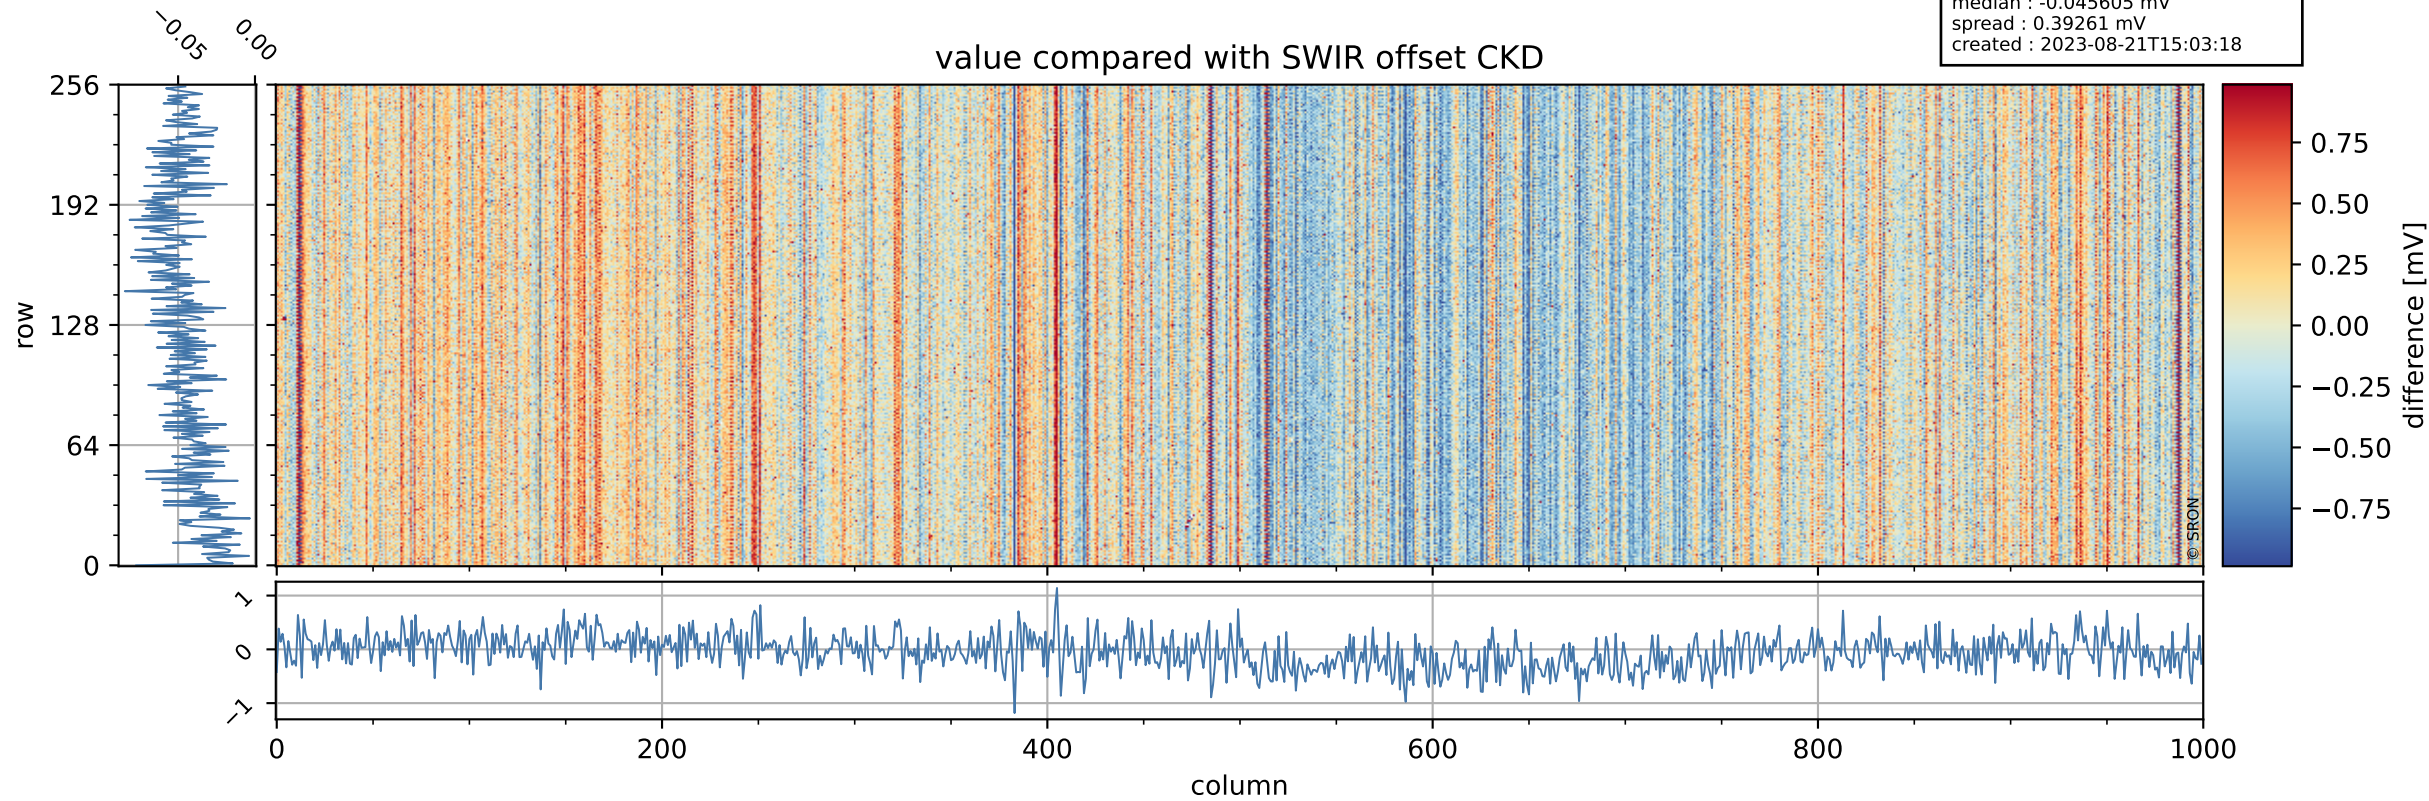

Tropomi SWIR offset (official)

orbits : 19 in [20017, 20062]
coverage : 2021-08-24 / 2021-08-27
median : 0.52597 V
spread : 0.035912 V
created : 2023-08-21T15:03:17

value detector map

Tropomi SWIR offset (official)

orbits : 19 in [20017, 20062]
coverage : 2021-08-24 / 2021-08-27
median : 29.138 μV
spread : 14.594 μV
created : 2023-08-21T15:03:18

Tropomi SWIR offset (official)

orbits : 19 in [20017, 20062]
coverage : 2021-08-24 / 2021-08-27
median : -0.045605 mV
spread : 0.39261 mV
created : 2023-08-21T15:03:18

value compared with SWIR offset CKD

Tropomi SWIR offset (official) ground-tracks of Sentinel-5P

orbits : 19 in [20017, 20062]
coverage : 2021-08-24 / 2021-08-27
created : 2023-08-21T15:03:19

Tropomi SWIR offset (official)

orbits : [2827, 20062]
coverage : 2018-04-30 / 2021-08-27
created : 2023-08-21T15:03:19

trend of detector median & temperatures