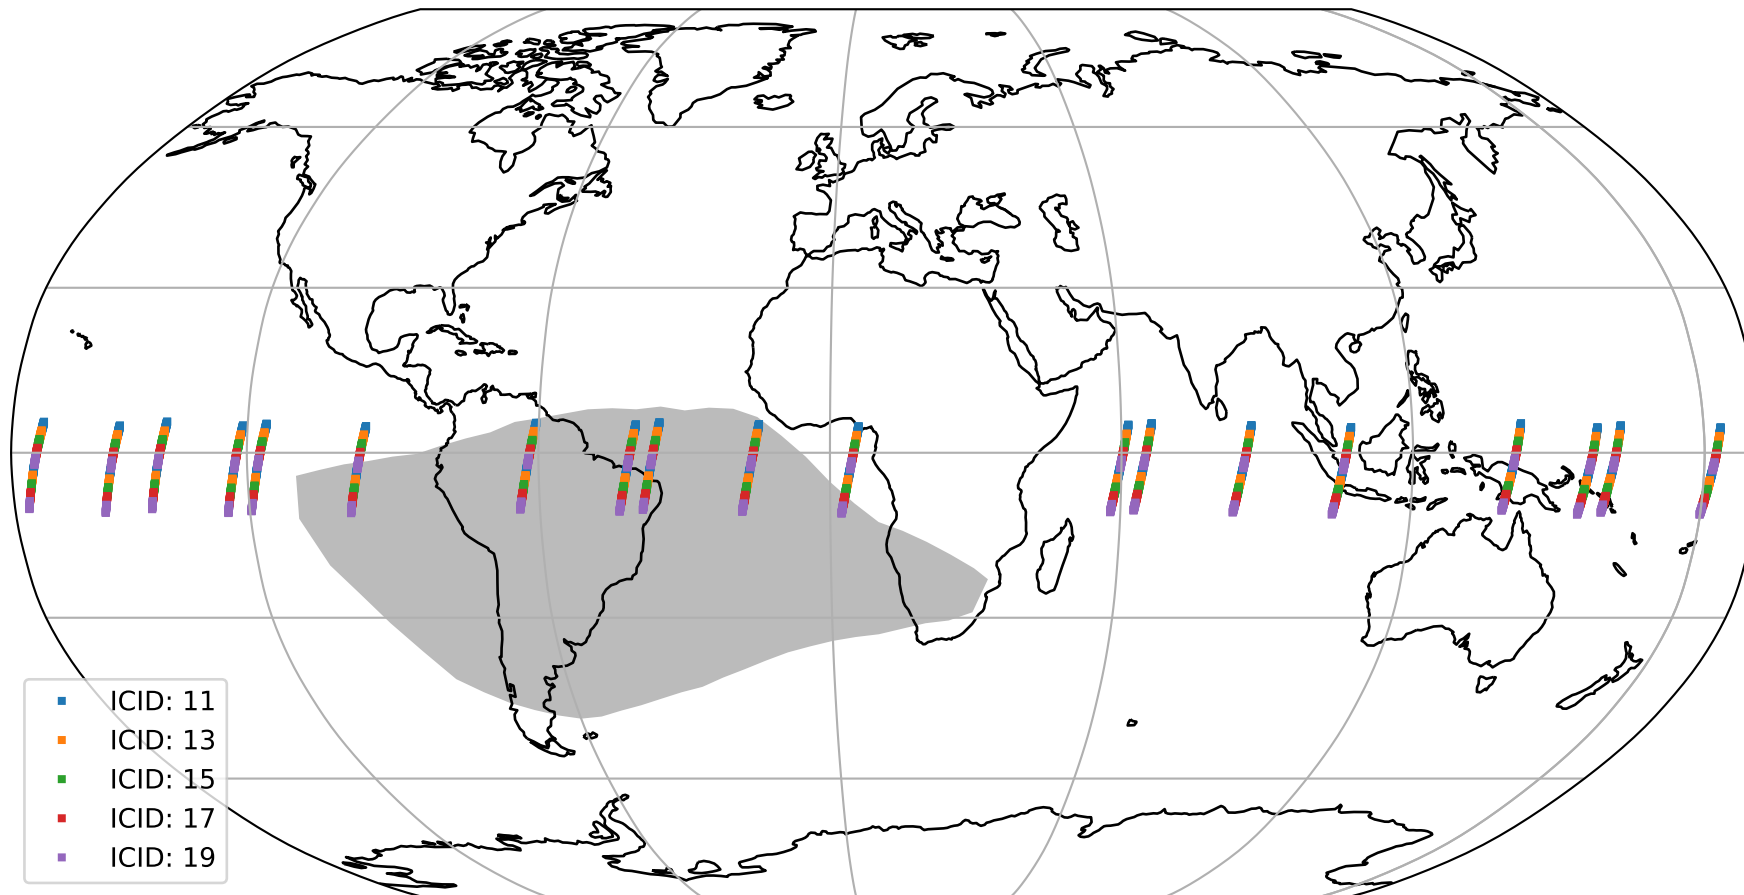

Tropomi SWIR offset (official)

orbits : 19 in [20017, 20062]
coverage : 2021-08-24 / 2021-08-27
median : 0.52597 V
spread : 0.035912 V
created : 2023-08-21T15:03:17

value detector map

Tropomi SWIR offset (official)

orbits : 19 in [20017, 20062]
coverage : 2021-08-24 / 2021-08-27
median : 29.138 μV
spread : 14.594 μV
created : 2023-08-21T15:03:18

Tropomi SWIR offset (official)

orbits : 19 in [20017, 20062]
coverage : 2021-08-24 / 2021-08-27
median : -0.045605 mV
spread : 0.39261 mV
created : 2023-08-21T15:03:18

value compared with SWIR offset CKD

Tropomi SWIR offset (official) ground-tracks of Sentinel-5P

orbits : 19 in [20017, 20062]
coverage : 2021-08-24 / 2021-08-27
created : 2023-08-21T15:03:19

Tropomi SWIR offset (official)

orbits : [2827, 20062]
coverage : 2018-04-30 / 2021-08-27
created : 2023-08-21T15:03:19

trend of detector median & temperatures