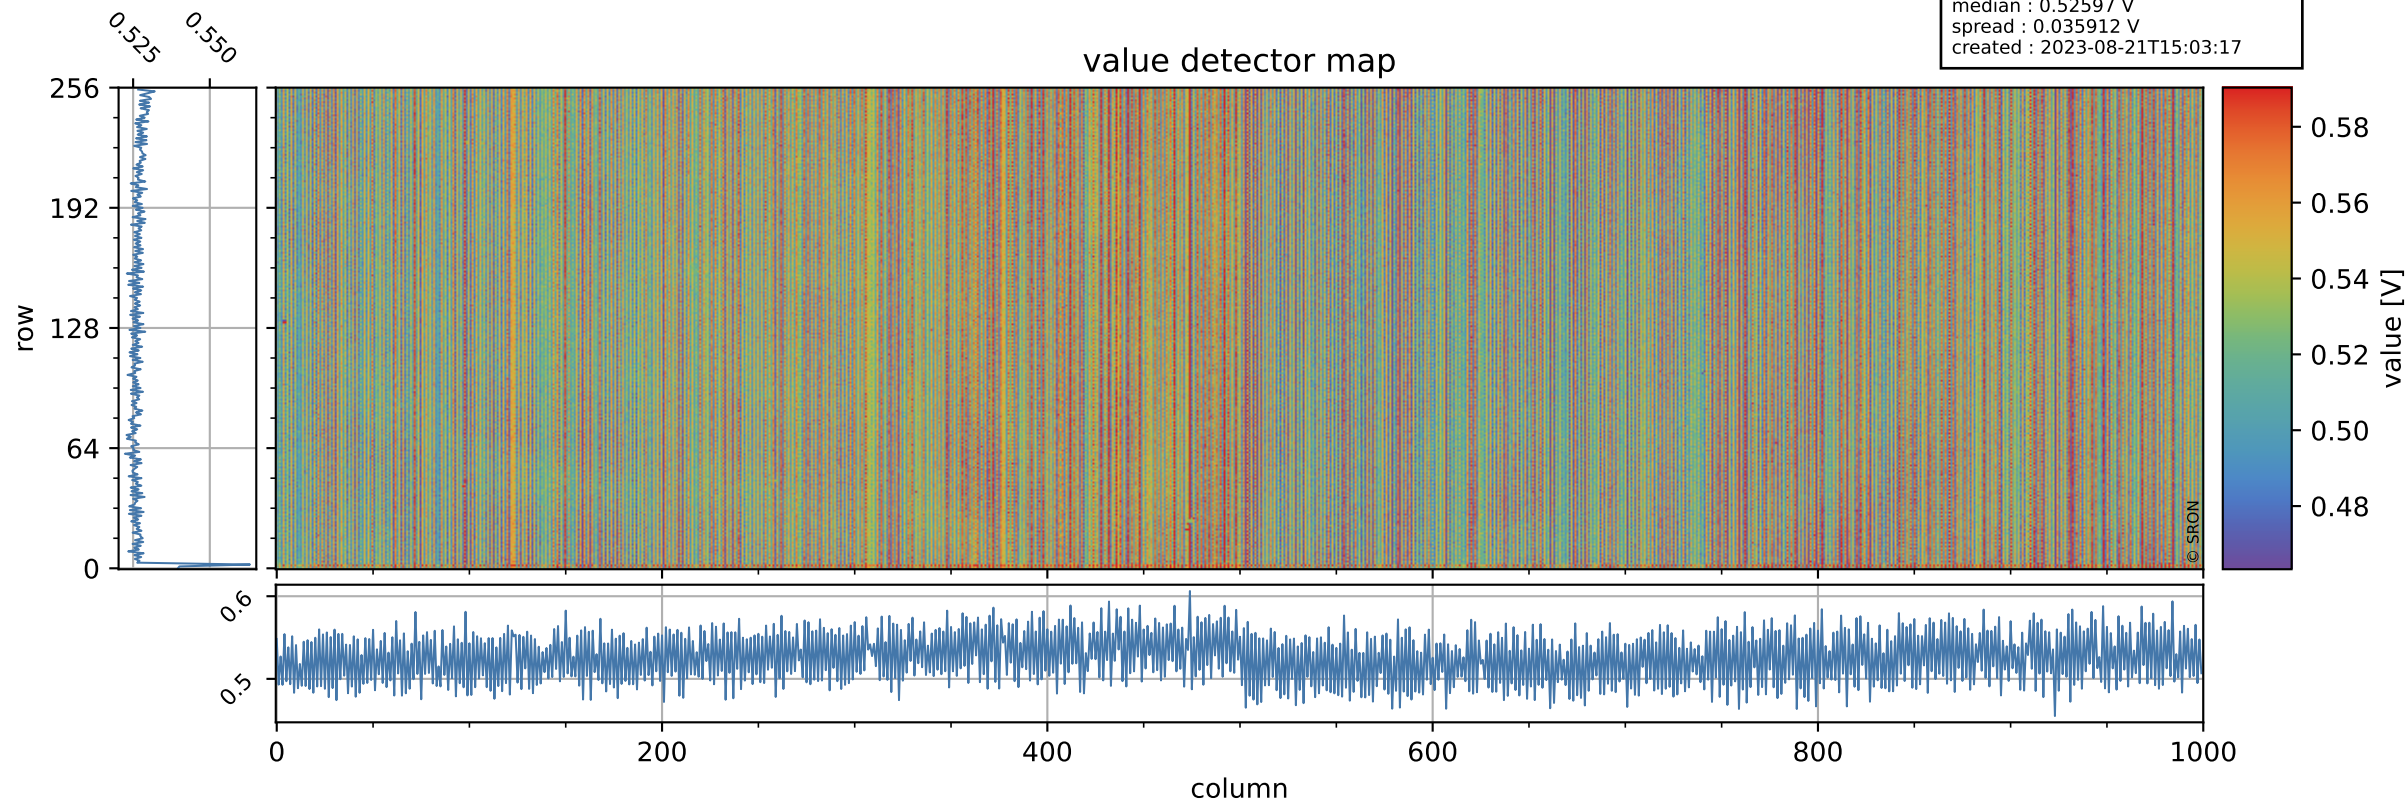

Tropomi SWIR offset (official)

orbits : 19 in [20017, 20062]
coverage : 2021-08-24 / 2021-08-27
median : 0.52597 V
spread : 0.035912 V
created : 2023-08-21T15:03:17

value detector map

Tropomi SWIR offset (official)

orbits : 19 in [20017, 20062]
coverage : 2021-08-24 / 2021-08-27
median : 29.138 μV
spread : 14.594 μV
created : 2023-08-21T15:03:18

Tropomi SWIR offset (official)

orbits : 19 in [20017, 20062]
coverage : 2021-08-24 / 2021-08-27
median : -0.045605 mV
spread : 0.39261 mV
created : 2023-08-21T15:03:18

value compared with SWIR offset CKD

Tropomi SWIR offset (official) ground-tracks of Sentinel-5P

orbits : 19 in [20017, 20062]
coverage : 2021-08-24 / 2021-08-27
created : 2023-08-21T15:03:19

Tropomi SWIR offset (official)

orbits : [2827, 20062]
coverage : 2018-04-30 / 2021-08-27
created : 2023-08-21T15:03:19

trend of detector median & temperatures