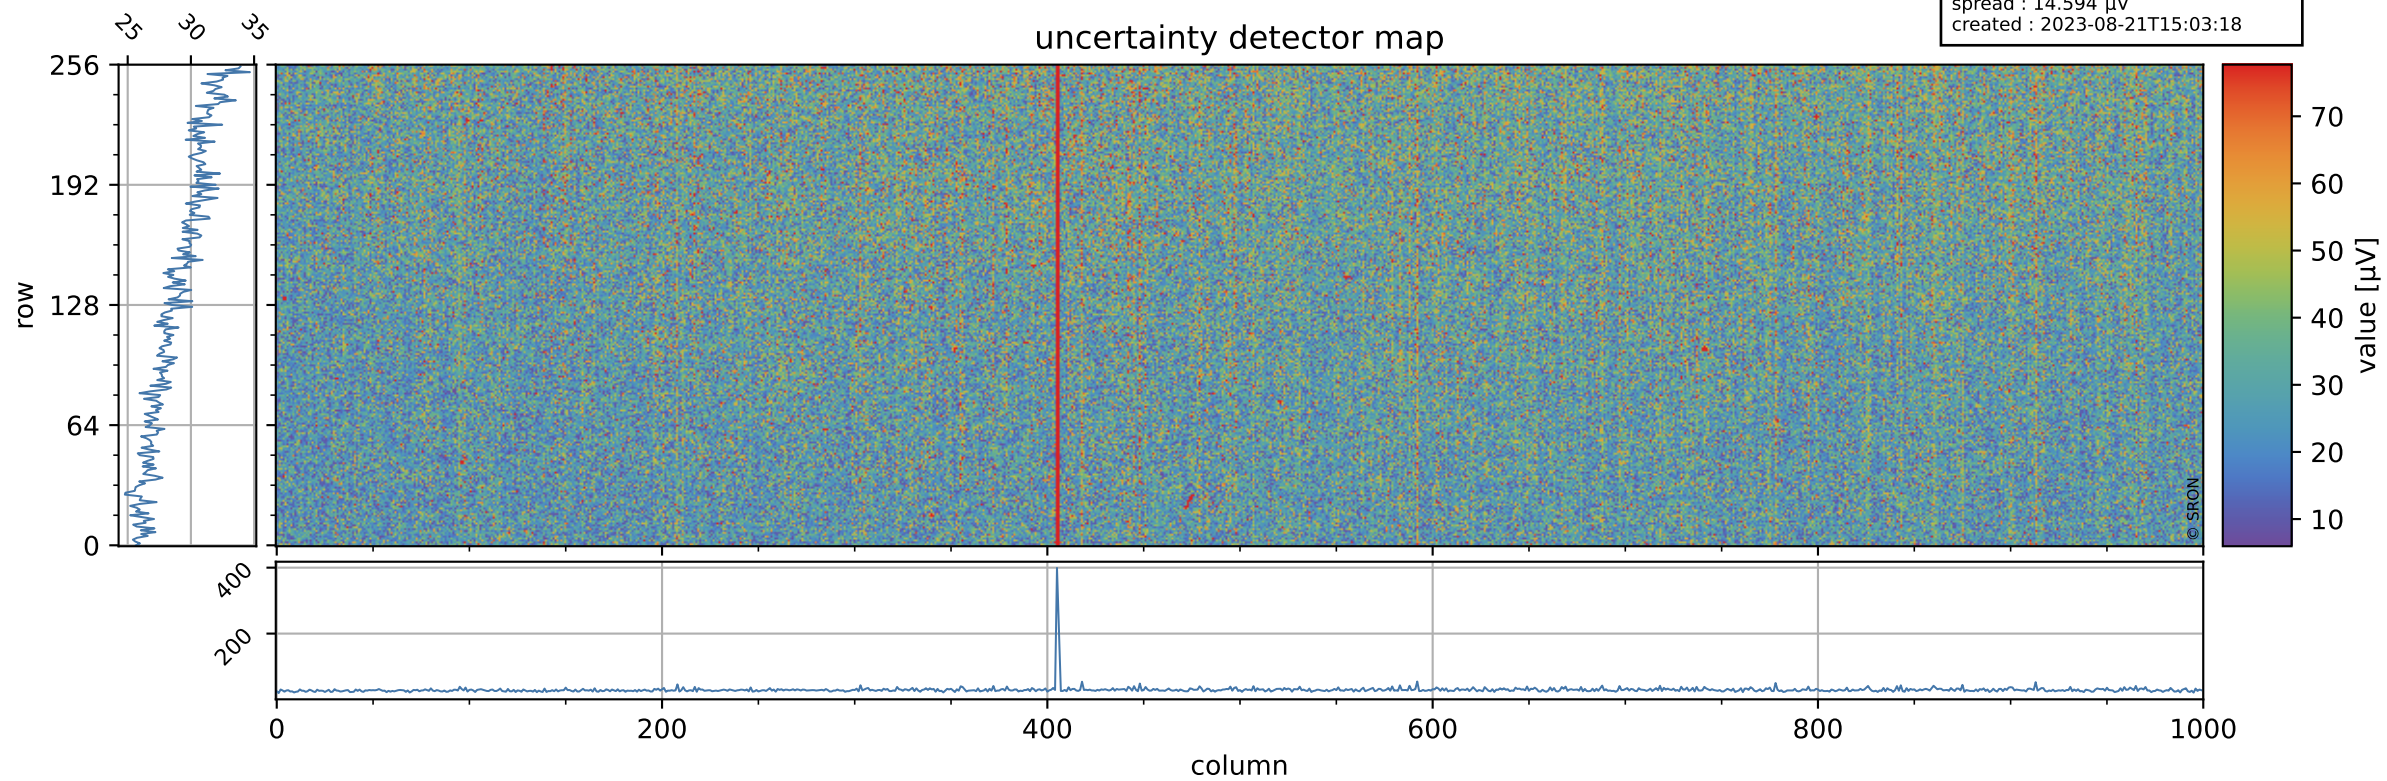

Tropomi SWIR offset (official)

orbits : 19 in [20017, 20062]
coverage : 2021-08-24 / 2021-08-27
median : 0.52597 V
spread : 0.035912 V
created : 2023-08-21T15:03:17

value detector map

Tropomi SWIR offset (official)

orbits : 19 in [20017, 20062]
coverage : 2021-08-24 / 2021-08-27
median : 29.138 μV
spread : 14.594 μV
created : 2023-08-21T15:03:18

Tropomi SWIR offset (official)

orbits : 19 in [20017, 20062]
coverage : 2021-08-24 / 2021-08-27
median : -0.045605 mV
spread : 0.39261 mV
created : 2023-08-21T15:03:18

value compared with SWIR offset CKD

Tropomi SWIR offset (official) ground-tracks of Sentinel-5P

orbits : 19 in [20017, 20062]
coverage : 2021-08-24 / 2021-08-27
created : 2023-08-21T15:03:19

Tropomi SWIR offset (official)

orbits : [2827, 20062]
coverage : 2018-04-30 / 2021-08-27
created : 2023-08-21T15:03:19

trend of detector median & temperatures