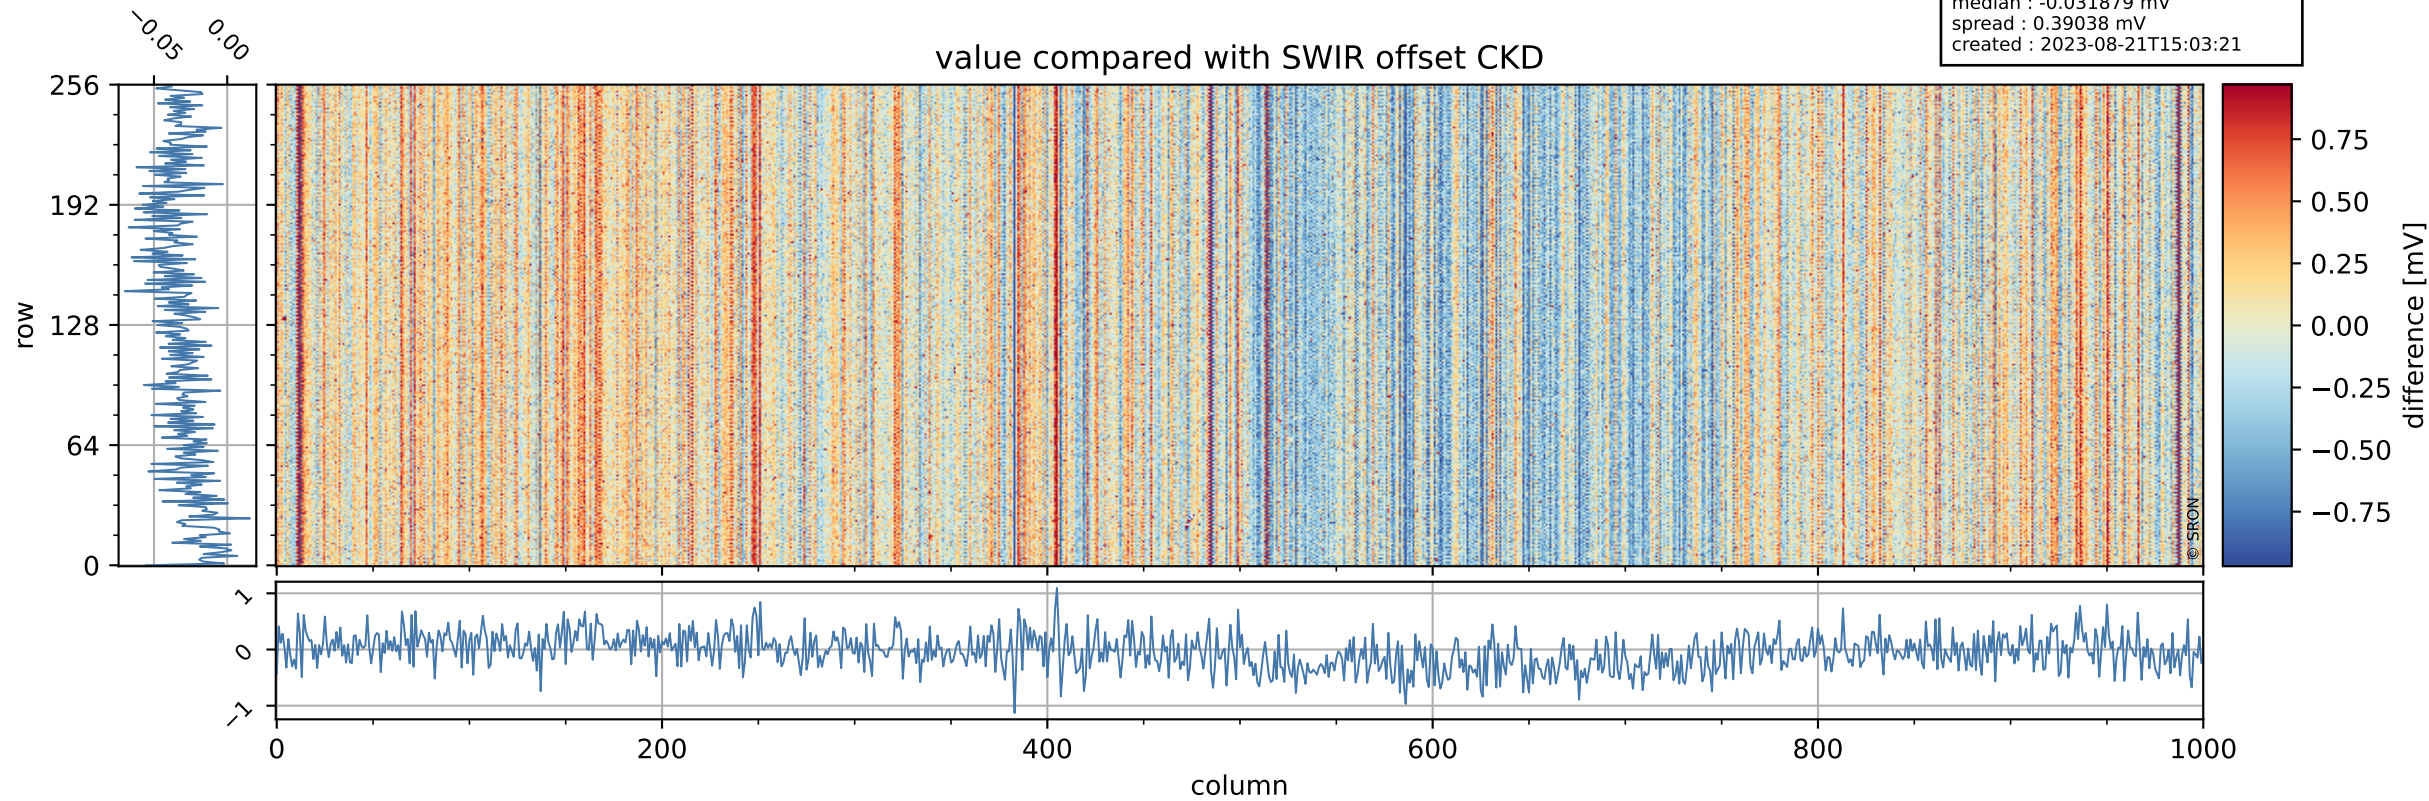

## value detector map

# Tropomi SWIR offset (official)

orbits : 20 in [20032, 20077]  
coverage : 2021-08-25 / 2021-08-28  
median : 29.077  $\mu\text{V}$   
spread : 14.659  $\mu\text{V}$   
created : 2023-08-21T15:03:21

# Tropomi SWIR offset (official)

orbits : 20 in [20032, 20077]  
coverage : 2021-08-25 / 2021-08-28  
median : -0.031879 mV  
spread : 0.39038 mV  
created : 2023-08-21T15:03:21

value compared with SWIR offset CKD

# Tropomi SWIR offset (official) ground-tracks of Sentinel-5P

orbits : 20 in [20032, 20077]  
coverage : 2021-08-25 / 2021-08-28  
created : 2023-08-21T15:03:22