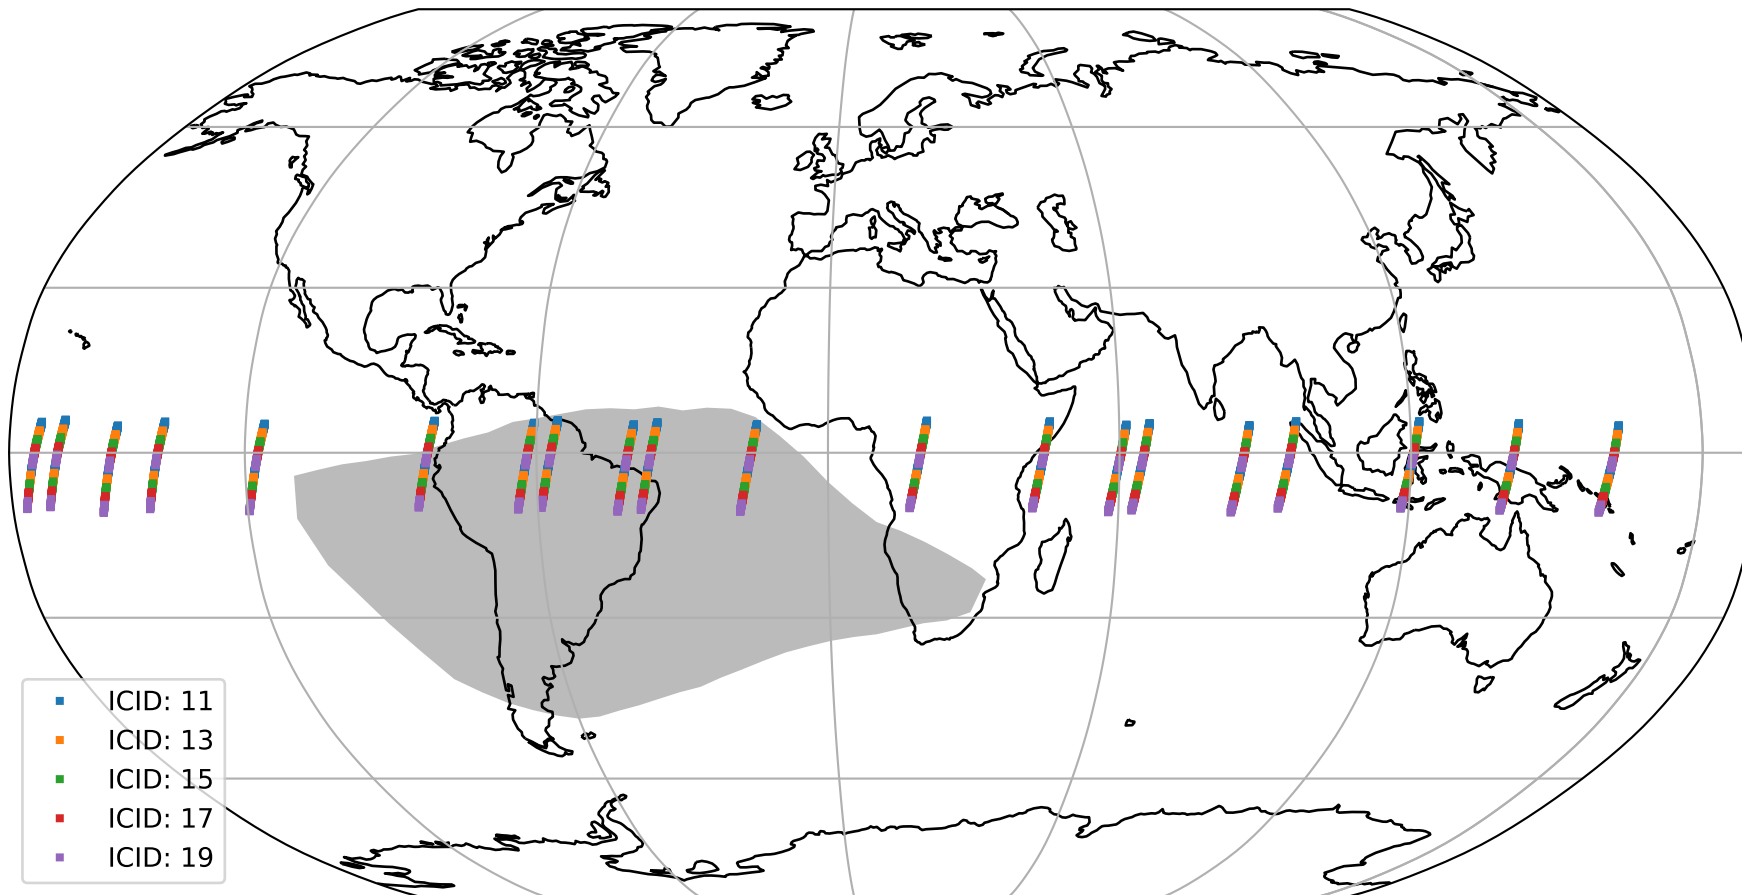

# Tropomi SWIR offset (official)

orbits : 20 in [20032, 20077]  
coverage : 2021-08-25 / 2021-08-28  
median : 29.077  $\mu\text{V}$   
spread : 14.659  $\mu\text{V}$   
created : 2023-08-21T15:03:21

# Tropomi SWIR offset (official)

orbits : 20 in [20032, 20077]  
coverage : 2021-08-25 / 2021-08-28  
median : -0.031879 mV  
spread : 0.39038 mV  
created : 2023-08-21T15:03:21

value compared with SWIR offset CKD

# Tropomi SWIR offset (official) ground-tracks of Sentinel-5P

orbits : 20 in [20032, 20077]  
coverage : 2021-08-25 / 2021-08-28  
created : 2023-08-21T15:03:22

# Tropomi SWIR offset (official)

orbits : [2827, 20077]  
coverage : 2018-04-30 / 2021-08-28  
created : 2023-08-21T15:03:23