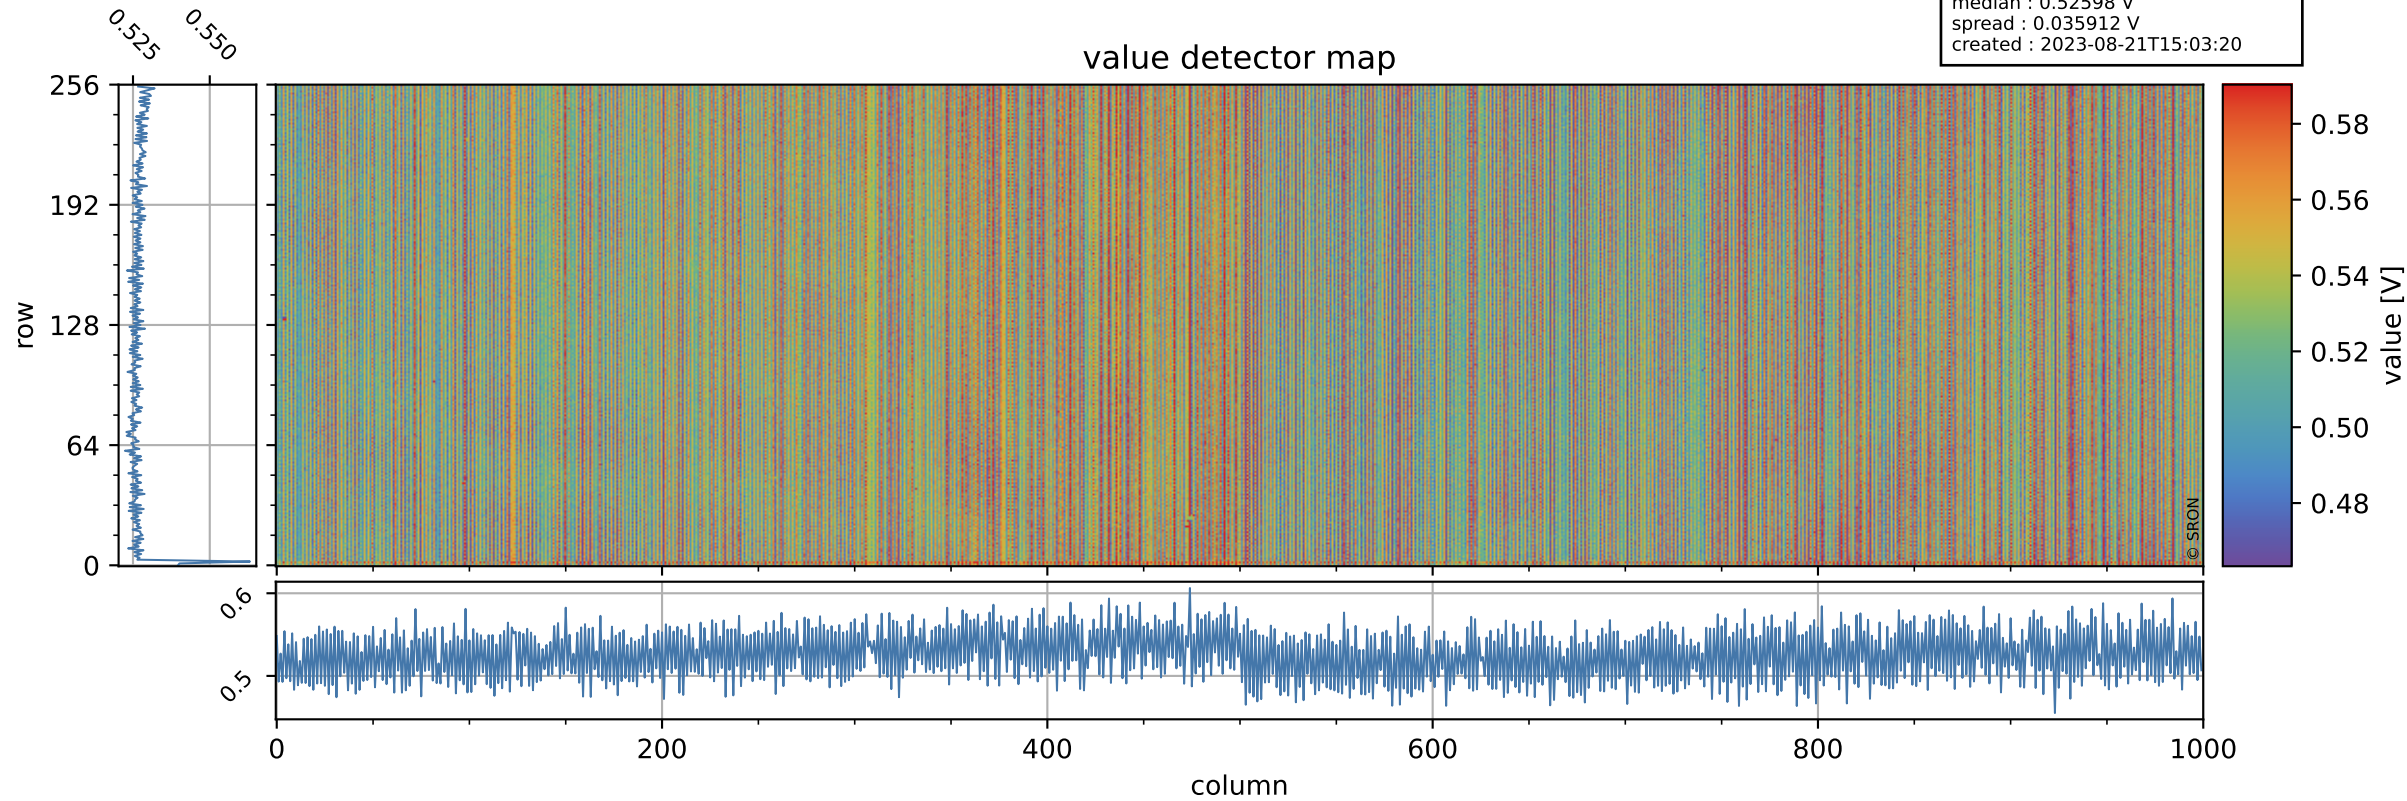

# Tropomi SWIR offset (official)

orbits : 20 in [20032, 20077]  
coverage : 2021-08-25 / 2021-08-28  
median : 0.52598 V  
spread : 0.035912 V  
created : 2023-08-21T15:03:20

## value detector map

# Tropomi SWIR offset (official)

orbits : 20 in [20032, 20077]  
coverage : 2021-08-25 / 2021-08-28  
median : 29.077  $\mu\text{V}$   
spread : 14.659  $\mu\text{V}$   
created : 2023-08-21T15:03:21

# Tropomi SWIR offset (official) ground-tracks of Sentinel-5P

orbits : 20 in [20032, 20077]  
coverage : 2021-08-25 / 2021-08-28  
created : 2023-08-21T15:03:22