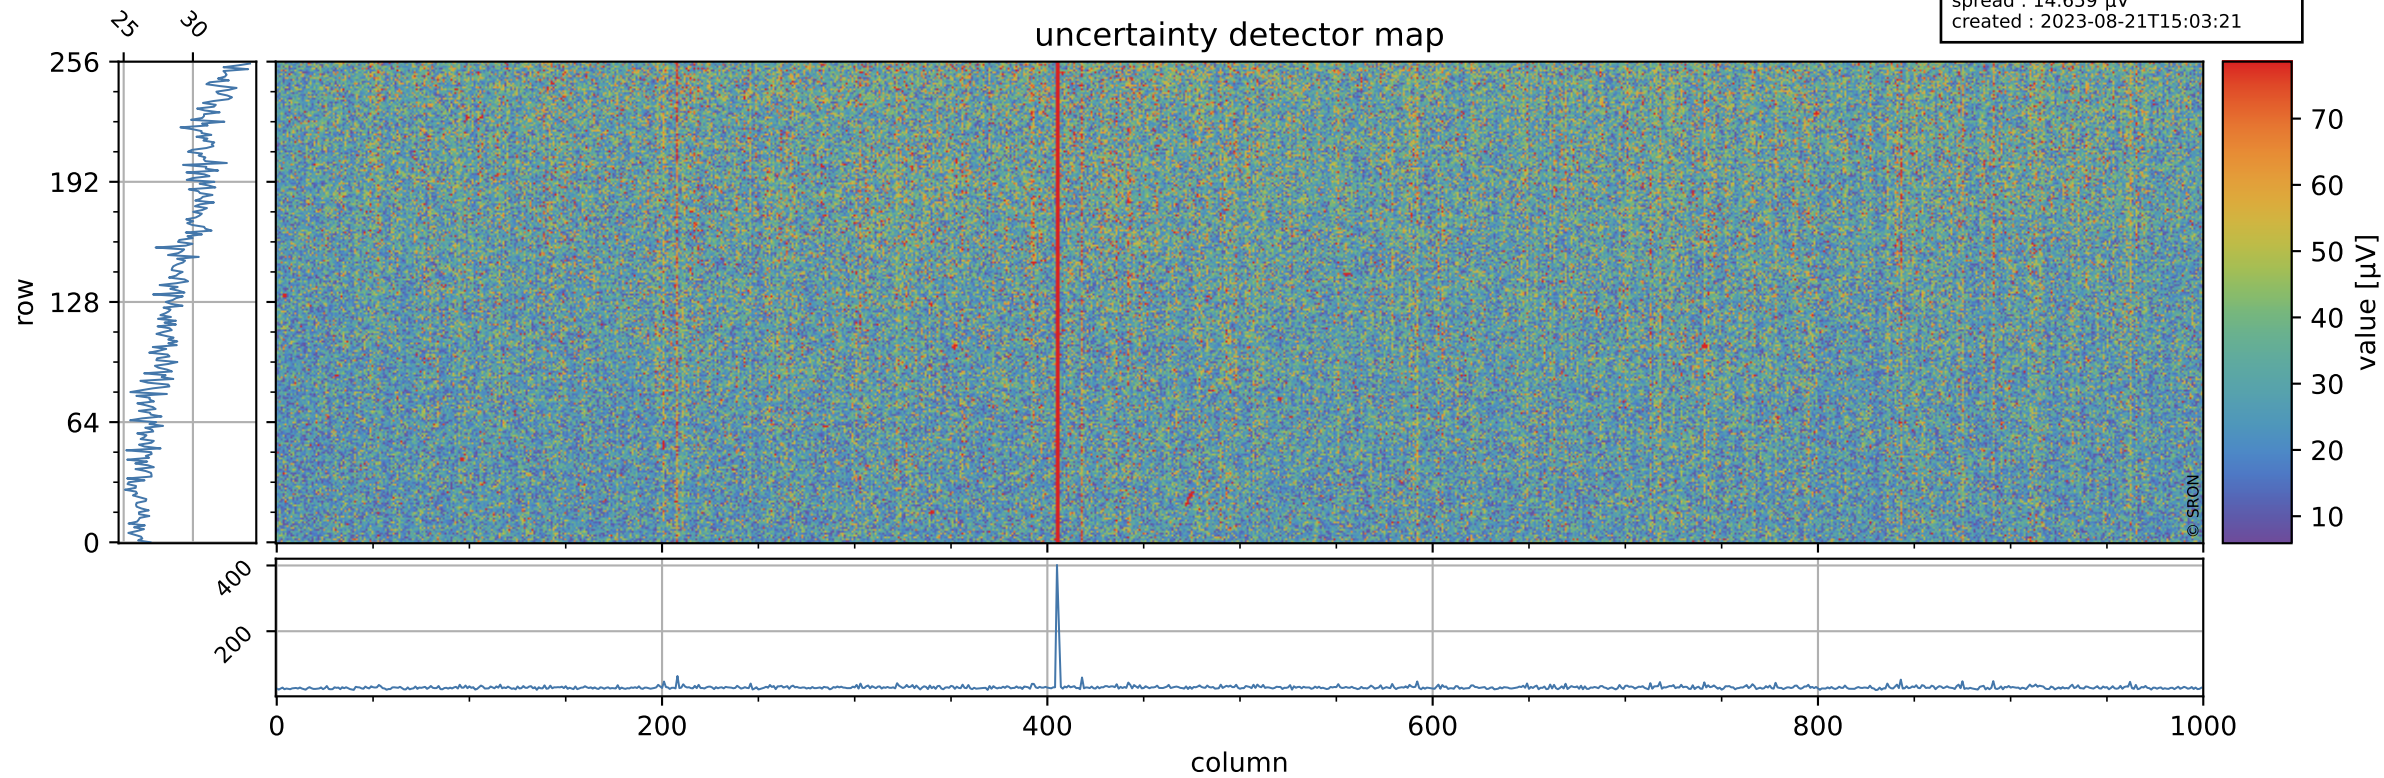

# Tropomi SWIR offset (official)

orbits : 20 in [20032, 20077]  
coverage : 2021-08-25 / 2021-08-28  
median : 0.52598 V  
spread : 0.035912 V  
created : 2023-08-21T15:03:20

## value detector map

# Tropomi SWIR offset (official)

orbits : 20 in [20032, 20077]  
coverage : 2021-08-25 / 2021-08-28  
median : 29.077  $\mu\text{V}$   
spread : 14.659  $\mu\text{V}$   
created : 2023-08-21T15:03:21

# Tropomi SWIR offset (official) ground-tracks of Sentinel-5P

orbits : 20 in [20032, 20077]  
coverage : 2021-08-25 / 2021-08-28  
created : 2023-08-21T15:03:22