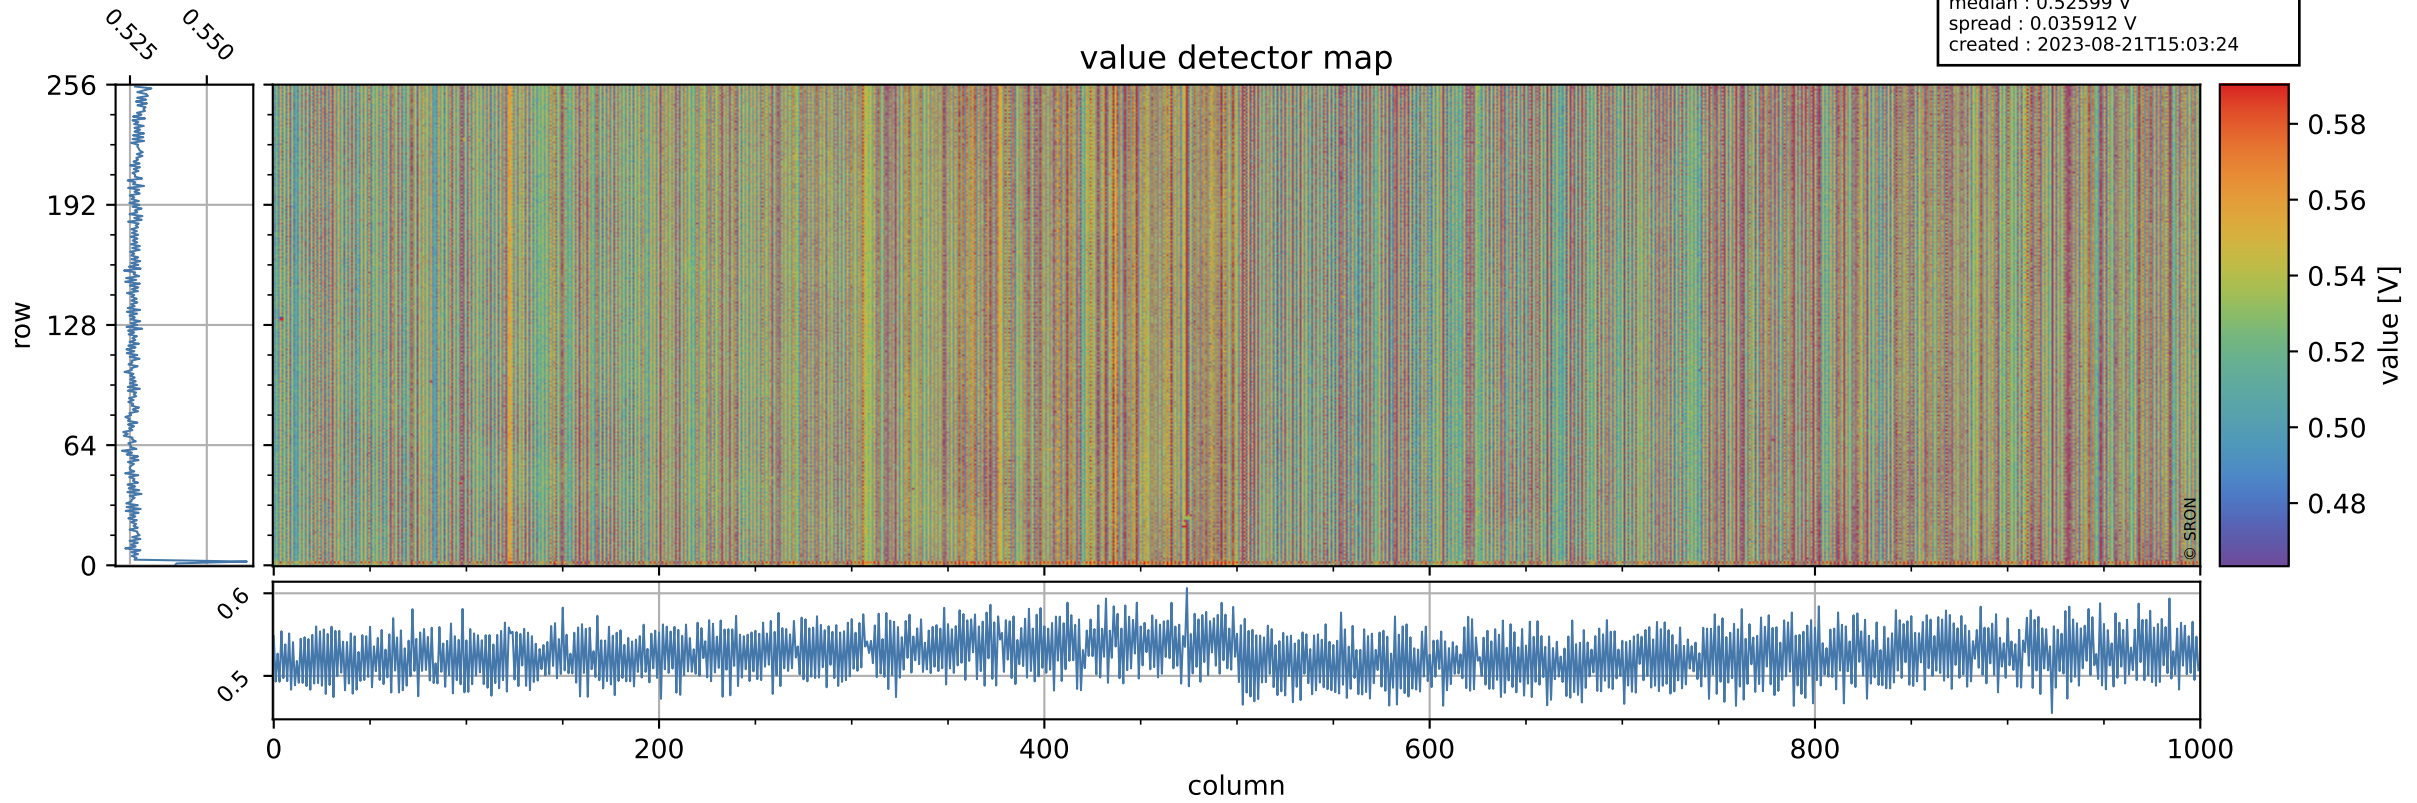

Tropomi SWIR offset (official)

orbits : 19 in [20047, 20092]
coverage : 2021-08-26 / 2021-08-29
median : 0.52599 V
spread : 0.035912 V
created : 2023-08-21T15:03:24

value detector map

Tropomi SWIR offset (official)

orbits : 19 in [20047, 20092]
coverage : 2021-08-26 / 2021-08-29
median : 29.021 μV
spread : 14.457 μV
created : 2023-08-21T15:03:24

Tropomi SWIR offset (official)

orbits : 19 in [20047, 20092]
coverage : 2021-08-26 / 2021-08-29
median : -0.025083 mV
spread : 0.39128 mV
created : 2023-08-21T15:03:25

value compared with SWIR offset CKD

Tropomi SWIR offset (official) ground-tracks of Sentinel-5P

orbits : 19 in [20047, 20092]
coverage : 2021-08-26 / 2021-08-29
created : 2023-08-21T15:03:25

Tropomi SWIR offset (official)

orbits : [2827, 20092]
coverage : 2018-04-30 / 2021-08-29
created : 2023-08-21T15:03:26

trend of detector median & temperatures