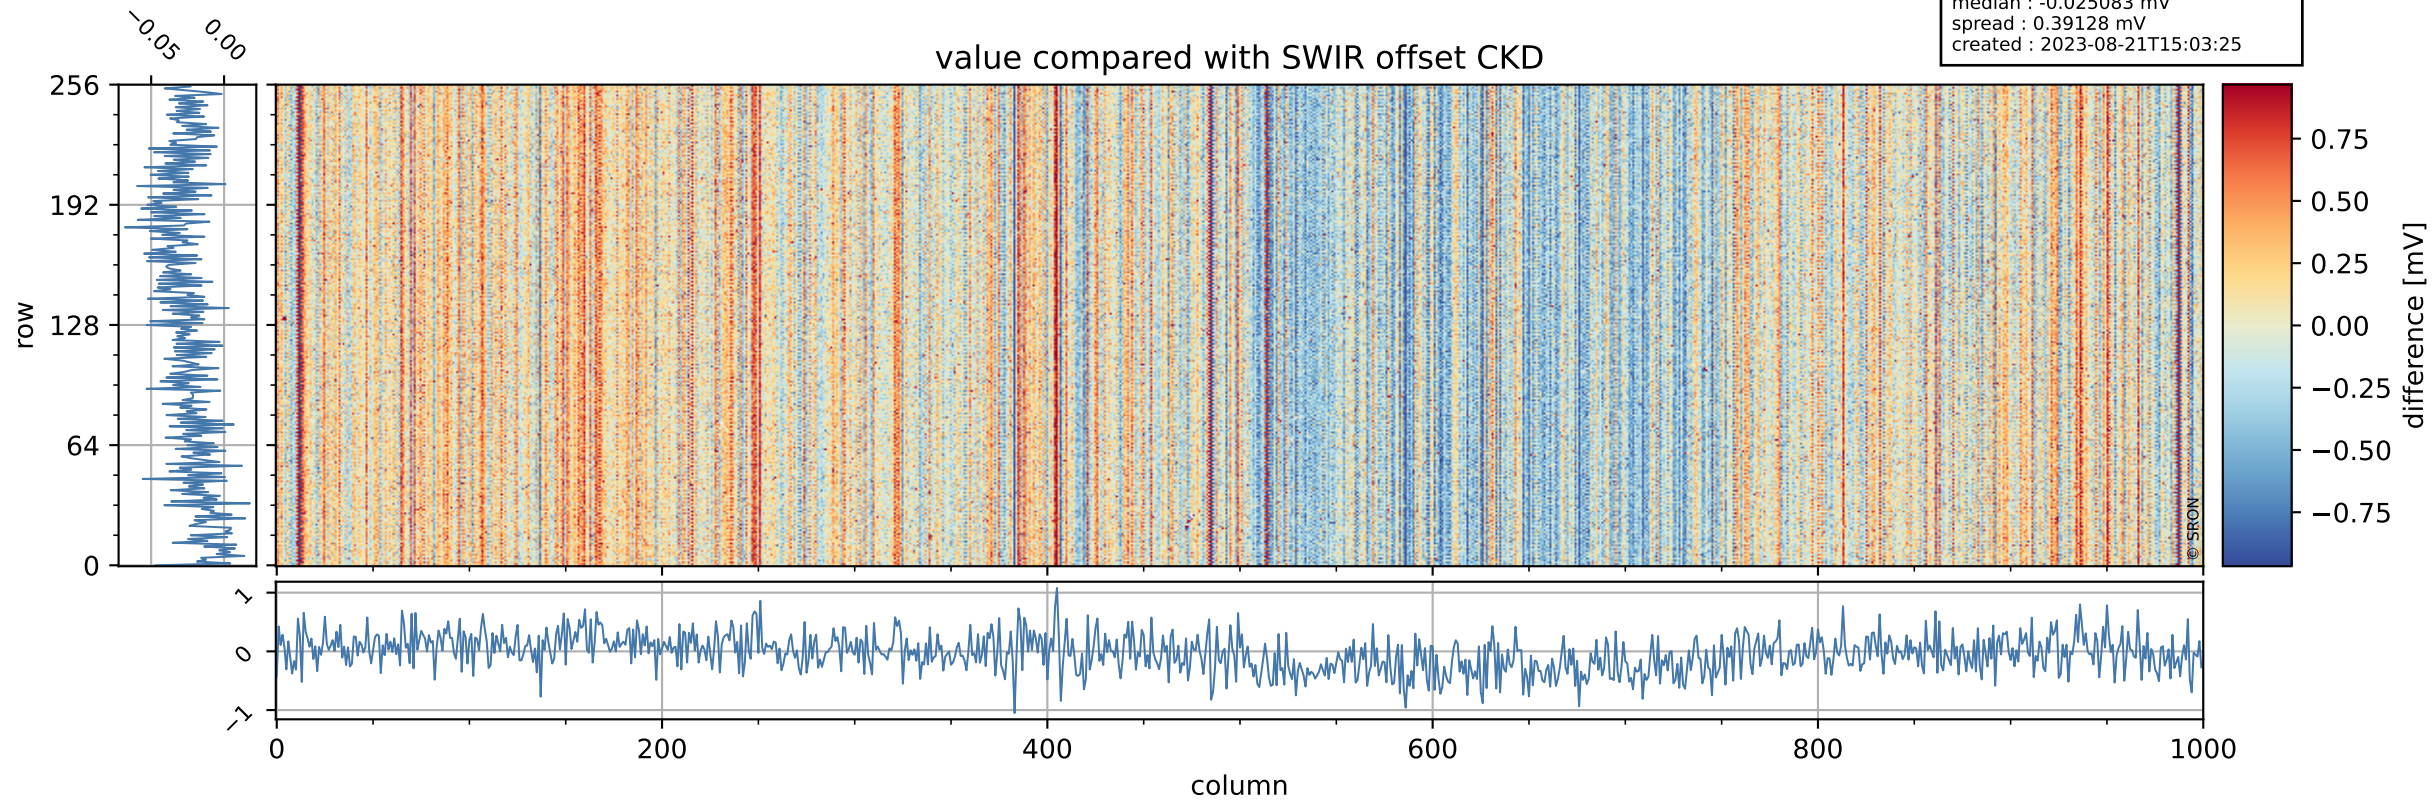

Tropomi SWIR offset (official)

orbits : 19 in [20047, 20092]
coverage : 2021-08-26 / 2021-08-29
median : 0.52599 V
spread : 0.035912 V
created : 2023-08-21T15:03:24

value detector map

Tropomi SWIR offset (official)

orbits : 19 in [20047, 20092]
coverage : 2021-08-26 / 2021-08-29
median : 29.021 μV
spread : 14.457 μV
created : 2023-08-21T15:03:24

Tropomi SWIR offset (official)

orbits : 19 in [20047, 20092]
coverage : 2021-08-26 / 2021-08-29
median : -0.025083 mV
spread : 0.39128 mV
created : 2023-08-21T15:03:25

value compared with SWIR offset CKD

Tropomi SWIR offset (official) ground-tracks of Sentinel-5P

orbits : 19 in [20047, 20092]
coverage : 2021-08-26 / 2021-08-29
created : 2023-08-21T15:03:25

Tropomi SWIR offset (official)

orbits : [2827, 20092]
coverage : 2018-04-30 / 2021-08-29
created : 2023-08-21T15:03:26

trend of detector median & temperatures