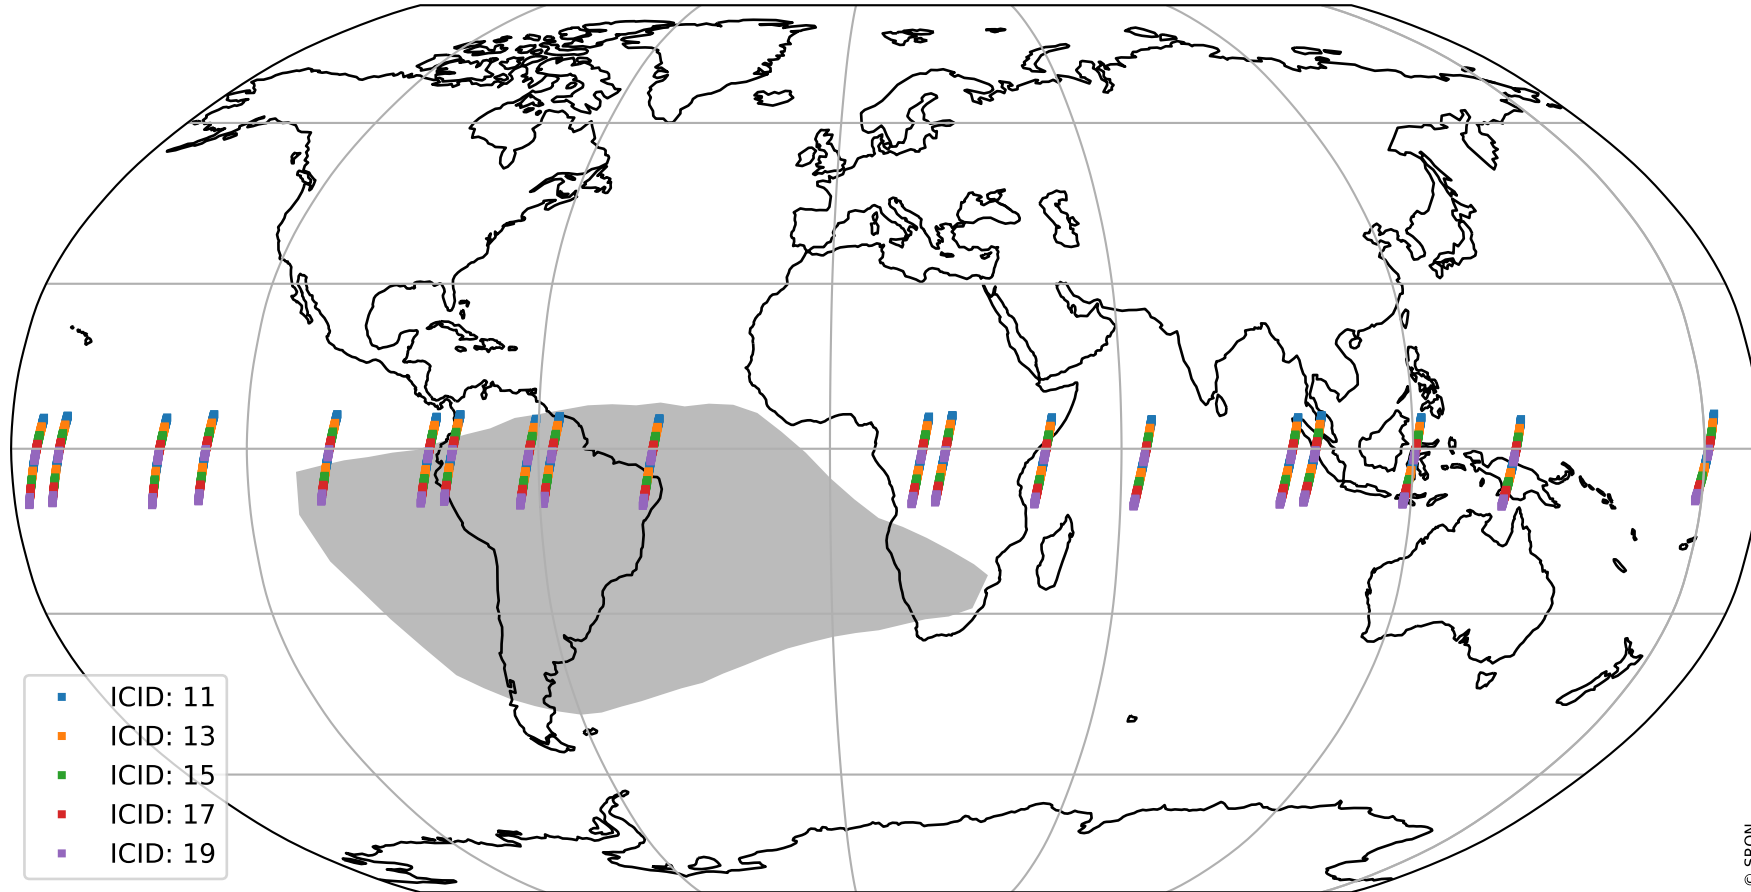

Tropomi SWIR offset (official)

orbits : 19 in [20047, 20092]
coverage : 2021-08-26 / 2021-08-29
median : 0.52599 V
spread : 0.035912 V
created : 2023-08-21T15:03:24

value detector map

Tropomi SWIR offset (official)

orbits : 19 in [20047, 20092]
coverage : 2021-08-26 / 2021-08-29
median : 29.021 μV
spread : 14.457 μV
created : 2023-08-21T15:03:24

Tropomi SWIR offset (official)

orbits : 19 in [20047, 20092]
coverage : 2021-08-26 / 2021-08-29
median : -0.025083 mV
spread : 0.39128 mV
created : 2023-08-21T15:03:25

value compared with SWIR offset CKD

Tropomi SWIR offset (official) ground-tracks of Sentinel-5P

orbits : 19 in [20047, 20092]
coverage : 2021-08-26 / 2021-08-29
created : 2023-08-21T15:03:25

Tropomi SWIR offset (official)

orbits : [2827, 20092]
coverage : 2018-04-30 / 2021-08-29
created : 2023-08-21T15:03:26

trend of detector median & temperatures