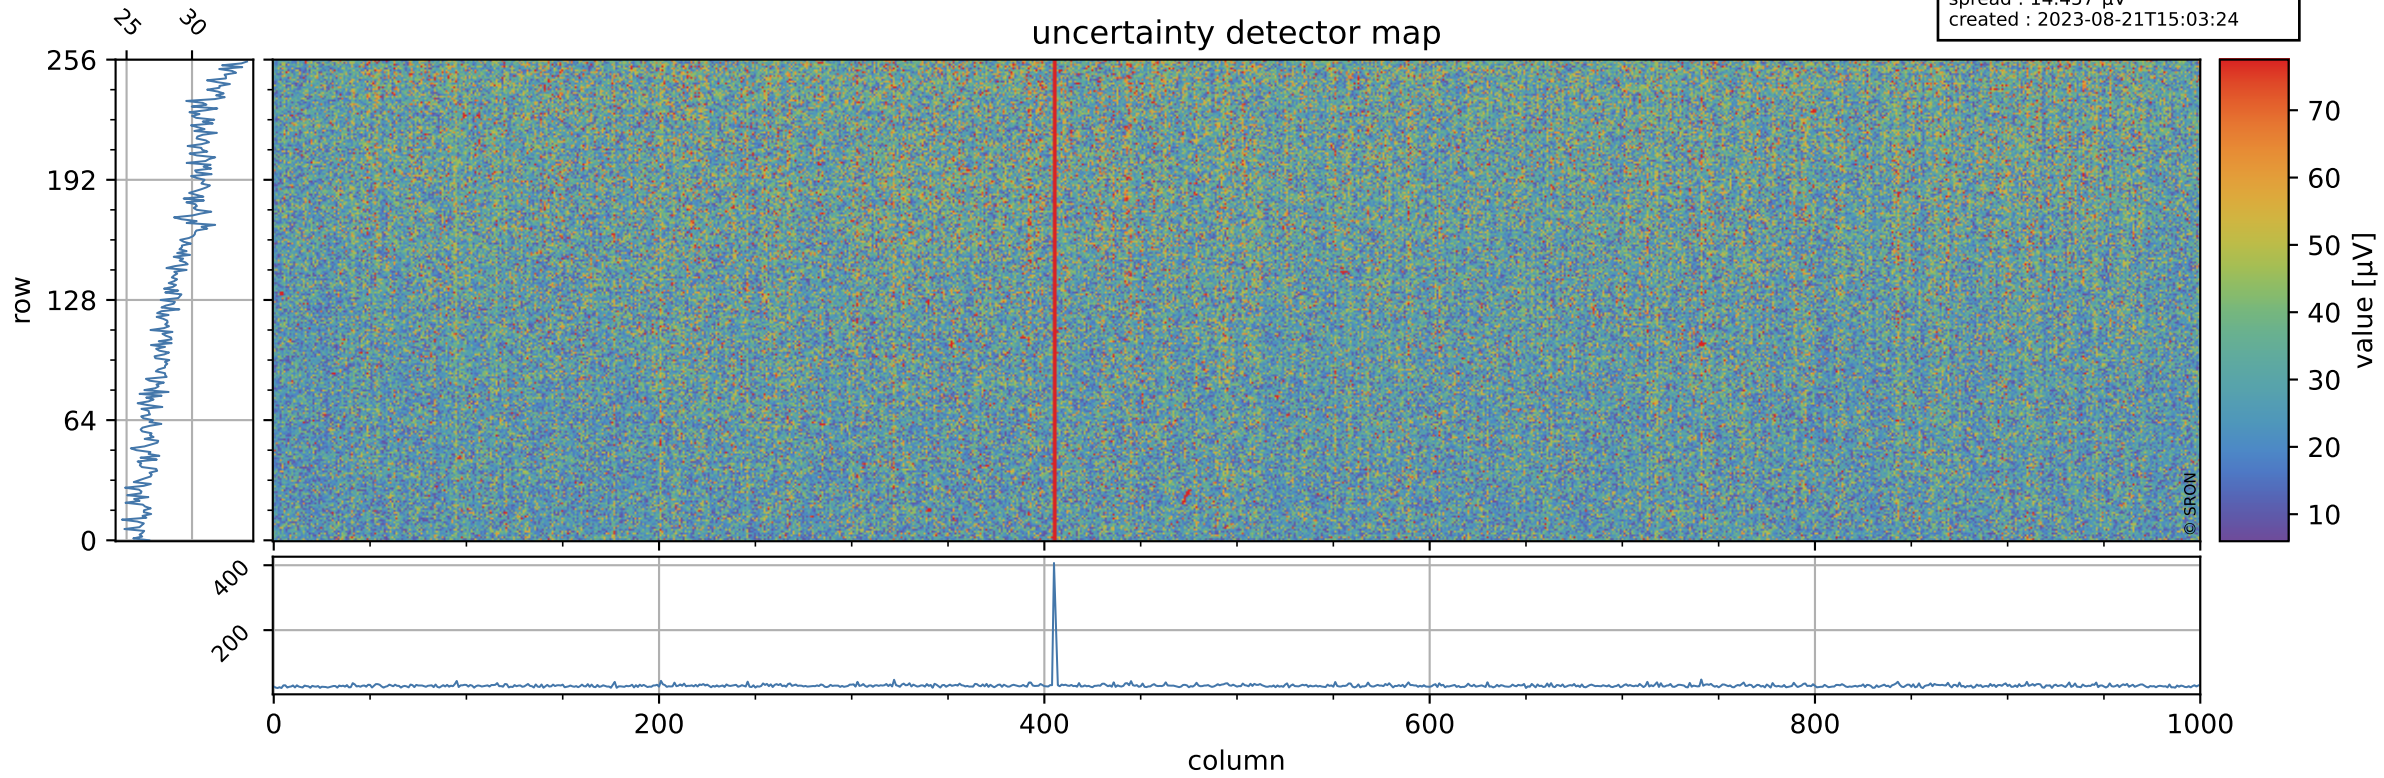

Tropomi SWIR offset (official)

orbits : 19 in [20047, 20092]
coverage : 2021-08-26 / 2021-08-29
median : 0.52599 V
spread : 0.035912 V
created : 2023-08-21T15:03:24

value detector map

Tropomi SWIR offset (official)

orbits : 19 in [20047, 20092]
coverage : 2021-08-26 / 2021-08-29
median : 29.021 μV
spread : 14.457 μV
created : 2023-08-21T15:03:24

Tropomi SWIR offset (official)

orbits : 19 in [20047, 20092]
coverage : 2021-08-26 / 2021-08-29
median : -0.025083 mV
spread : 0.39128 mV
created : 2023-08-21T15:03:25

value compared with SWIR offset CKD

Tropomi SWIR offset (official) ground-tracks of Sentinel-5P

orbits : 19 in [20047, 20092]
coverage : 2021-08-26 / 2021-08-29
created : 2023-08-21T15:03:25

Tropomi SWIR offset (official)

orbits : [2827, 20092]
coverage : 2018-04-30 / 2021-08-29
created : 2023-08-21T15:03:26

trend of detector median & temperatures